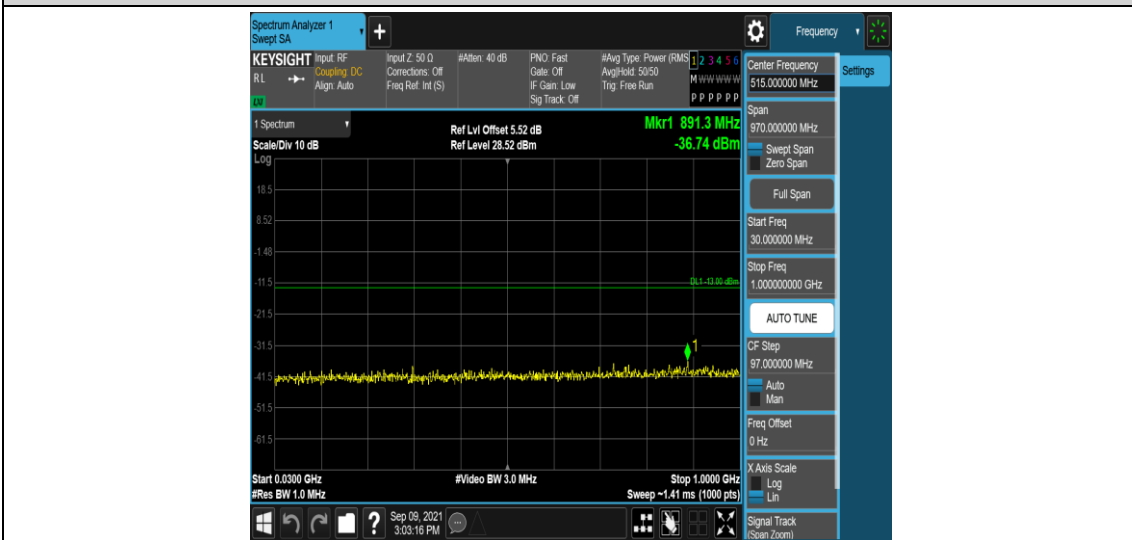

Band4-15MHz-16QAM-20175-1RB#0-Range3:30~1000MHz

Band4-15MHz-16QAM-20175-1RB#0-Range4:1000~2000MHz

Band4-15MHz-16QAM-20175-1RB#0-Range5:2000~20000MHz

Band4-15MHz-16QAM-20325-1RB#0-Range1:0.009~0.15MHz

Band4-15MHz-16QAM-20325-1RB#0-Range2:0.15~30MHz

Band4-15MHz-16QAM-20325-1RB#0-Range3:30~1000MHz

Band4-15MHz-16QAM-20325-1RB#0-Range4: 1000~2000MHz

Band4-15MHz-16QAM-20325-1RB#0-Range5:2000~20000MHz

Band4-20MHz-QPSK-20050-1RB#0-Range1:0.009~0.15MHz

Band4-20MHz-QPSK-20050-1RB#0-Range2:0.15~30MHz