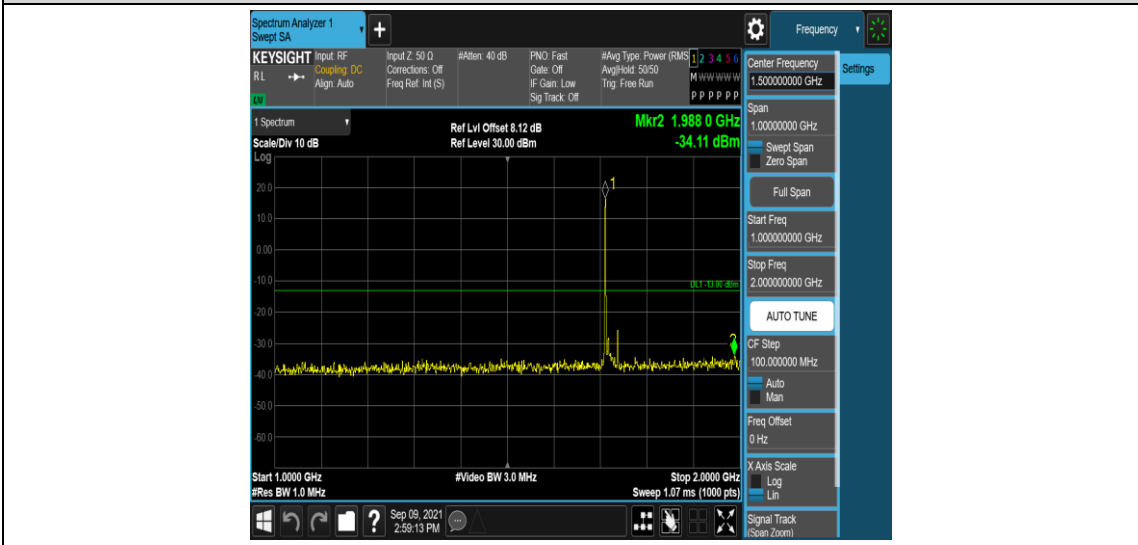

Band4-15MHz-QPSK-20325-1RB#0-Range3:30~1000MHz

Band4-15MHz-QPSK-20325-1RB#0-Range4:1000~2000MHz

Band4-15MHz-QPSK-20325-1RB#0-Range5:2000~20000MHz

Band4-15MHz-16QAM-20025-1RB#0-Range1:0.009~0.15MHz

Band4-15MHz-16QAM-20025-1RB#0-Range2:0.15~30MHz

Band4-15MHz-16QAM-20025-1RB#0-Range3:30~1000MHz

Band4-15MHz-16QAM-20025-1RB#0-Range4:1000~2000MHz

Band4-15MHz-16QAM-20025-1RB#0-Range5:2000~20000MHz

Band4-15MHz-16QAM-20175-1RB#0-Range1:0.009~0.15MHz

Band4-15MHz-16QAM-20175-1RB#0-Range2:0.15~30MHz