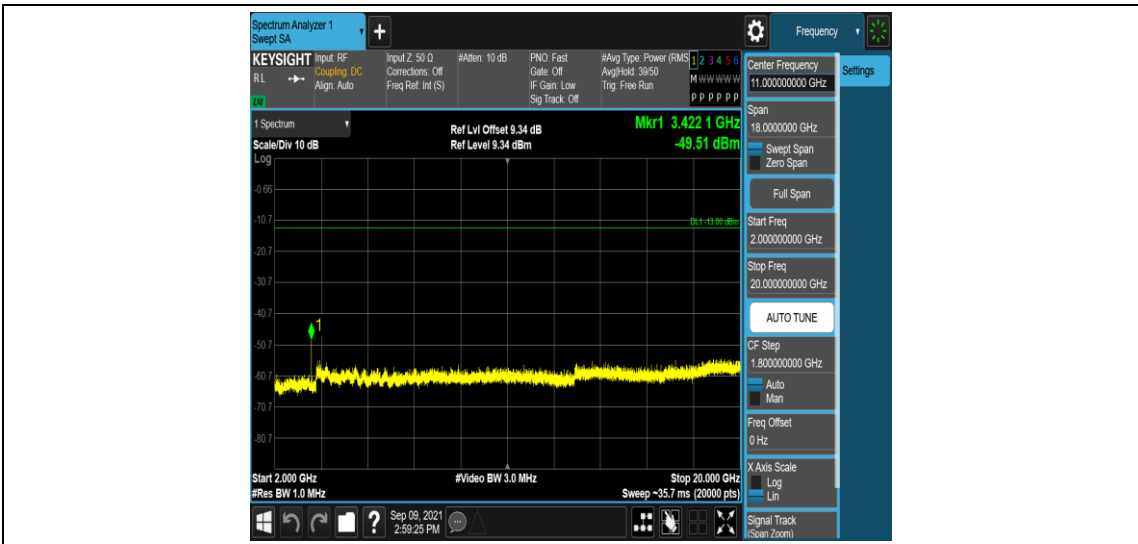

Band4-15MHz-QPSK-20325-1RB#0-Range3:30~1000MHz

Band4-15MHz-QPSK-20325-1RB#0-Range4:1000~2000MHz

Band4-15MHz-QPSK-20325-1RB#0-Range5:2000~20000MHz

Band4-15MHz-16QAM-20025-1RB#0-Range1:0.009~0.15MHz

Band4-15MHz-16QAM-20025-1RB#0-Range2:0.15~30MHz

Band4-15MHz-16QAM-20025-1RB#0-Range3:30~1000MHz

Band4-15MHz-16QAM-20025-1RB#0-Range4:1000~2000MHz

Band4-15MHz-16QAM-20025-1RB#0-Range5:2000~20000MHz

Band4-15MHz-16QAM-20175-1RB#0-Range1:0.009~0.15MHz

Band4-15MHz-16QAM-20175-1RB#0-Range2:0.15~30MHz