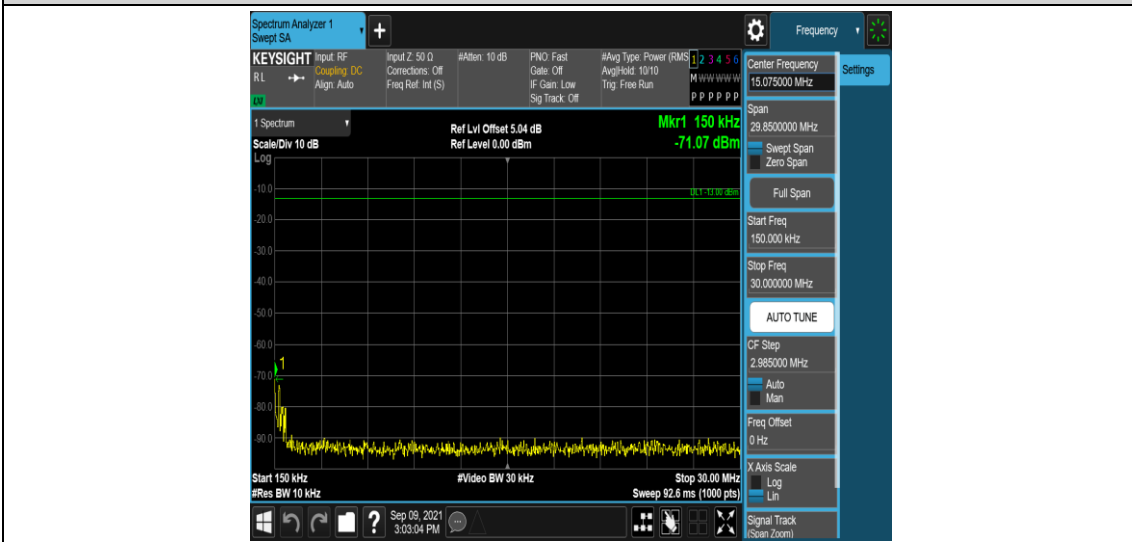

Band4-15MHz-16QAM-20025-1RB#0-Range3:30~1000MHz

Band4-15MHz-16QAM-20025-1RB#0-Range4:1000~2000MHz

Band4-15MHz-16QAM-20025-1RB#0-Range5:2000~20000MHz

Band4-15MHz-16QAM-20175-1RB#0-Range1:0.009~0.15MHz

Band4-15MHz-16QAM-20175-1RB#0-Range2:0.15~30MHz

Band4-15MHz-16QAM-20175-1RB#0-Range3:30~1000MHz

Band4-15MHz-16QAM-20175-1RB#0-Range4:1000~2000MHz

Band4-15MHz-16QAM-20175-1RB#0-Range5:2000~20000MHz

Band4-15MHz-16QAM-20325-1RB#0-Range1:0.009~0.15MHz

Band4-15MHz-16QAM-20325-1RB#0-Range2:0.15~30MHz

Band4-15MHz-16QAM-20325-1RB#0-Range3:30~1000MHz

Band4-15MHz-16QAM-20325-1RB#0-Range4: 1000~2000MHz

Band4-15MHz-16QAM-20325-1RB#0-Range5:2000~20000MHz

Band4-20MHz-QPSK-20050-1RB#0-Range1:0.009~0.15MHz

Band4-20MHz-QPSK-20050-1RB#0-Range2:0.15~30MHz