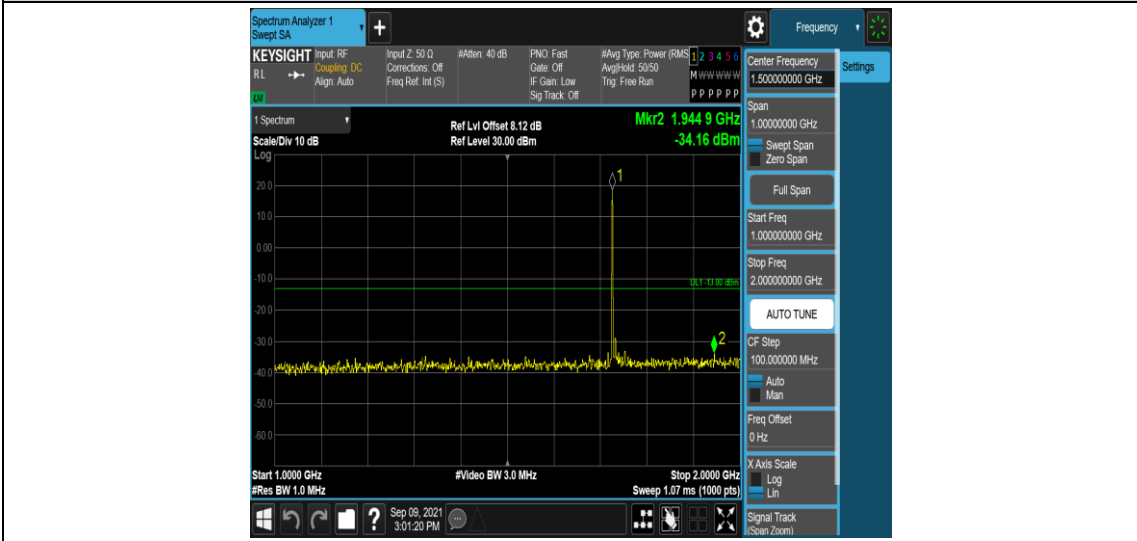

Band4-15MHz-16QAM-20025-1RB#0-Range3:30~1000MHz

Band4-15MHz-16QAM-20025-1RB#0-Range4:1000~2000MHz

Band4-15MHz-16QAM-20025-1RB#0-Range5:2000~20000MHz

Band4-15MHz-16QAM-20175-1RB#0-Range1:0.009~0.15MHz

Band4-15MHz-16QAM-20175-1RB#0-Range2:0.15~30MHz

Band4-15MHz-16QAM-20175-1RB#0-Range3:30~1000MHz

Band4-15MHz-16QAM-20175-1RB#0-Range4:1000~2000MHz

Band4-15MHz-16QAM-20175-1RB#0-Range5:2000~20000MHz

Band4-15MHz-16QAM-20325-1RB#0-Range1:0.009~0.15MHz

Band4-15MHz-16QAM-20325-1RB#0-Range2:0.15~30MHz