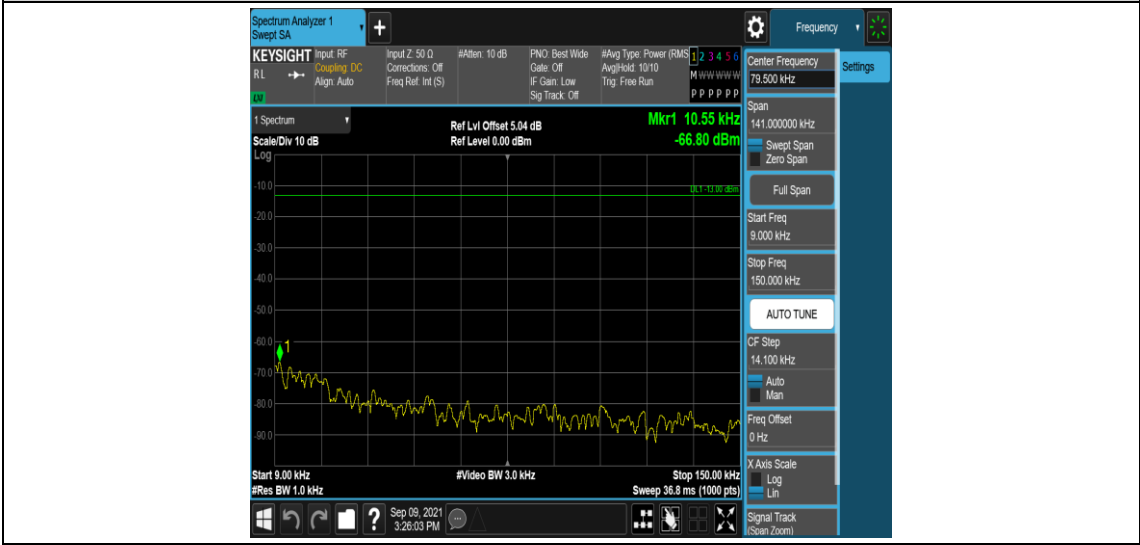

Band4-15MHz-16QAM-20025-1RB#0-Range3:30~1000MHz

Band4-15MHz-16QAM-20025-1RB#0-Range4:1000~2000MHz

Band4-15MHz-16QAM-20025-1RB#0-Range5:2000~20000MHz

Band4-15MHz-16QAM-20175-1RB#0-Range1:0.009~0.15MHz

Band4-15MHz-16QAM-20175-1RB#0-Range2:0.15~30MHz

Band4-15MHz-16QAM-20175-1RB#0-Range3:30~1000MHz

Band4-15MHz-16QAM-20175-1RB#0-Range4:1000~2000MHz

Band4-15MHz-16QAM-20175-1RB#0-Range5:2000~20000MHz

Band4-15MHz-16QAM-20325-1RB#0-Range1:0.009~0.15MHz

Band4-15MHz-16QAM-20325-1RB#0-Range2:0.15~30MHz

Band4-15MHz-16QAM-20325-1RB#0-Range3:30~1000MHz

Band4-15MHz-16QAM-20325-1RB#0-Range4: 1000~2000MHz

Band4-15MHz-16QAM-20325-1RB#0-Range5:2000~20000MHz

Band4-20MHz-QPSK-20050-1RB#0-Range1:0.009~0.15MHz

Band4-20MHz-QPSK-20050-1RB#0-Range2:0.15~30MHz