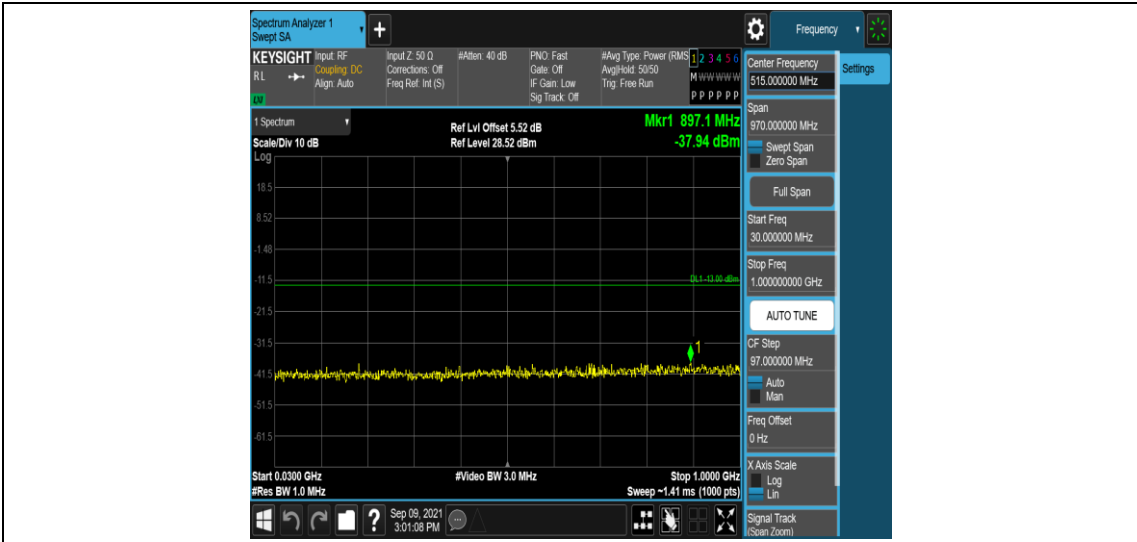

Band4-15MHz-16QAM-20025-1RB#0-Range3:30~1000MHz

Band4-15MHz-16QAM-20025-1RB#0-Range4:1000~2000MHz

Band4-15MHz-16QAM-20025-1RB#0-Range5:2000~20000MHz

Band4-15MHz-16QAM-20175-1RB#0-Range1:0.009~0.15MHz

Band4-15MHz-16QAM-20175-1RB#0-Range2:0.15~30MHz

Band4-15MHz-16QAM-20175-1RB#0-Range3:30~1000MHz

Band4-15MHz-16QAM-20175-1RB#0-Range4:1000~2000MHz

Band4-15MHz-16QAM-20175-1RB#0-Range5:2000~20000MHz

Band4-15MHz-16QAM-20325-1RB#0-Range1:0.009~0.15MHz

Band4-15MHz-16QAM-20325-1RB#0-Range2:0.15~30MHz