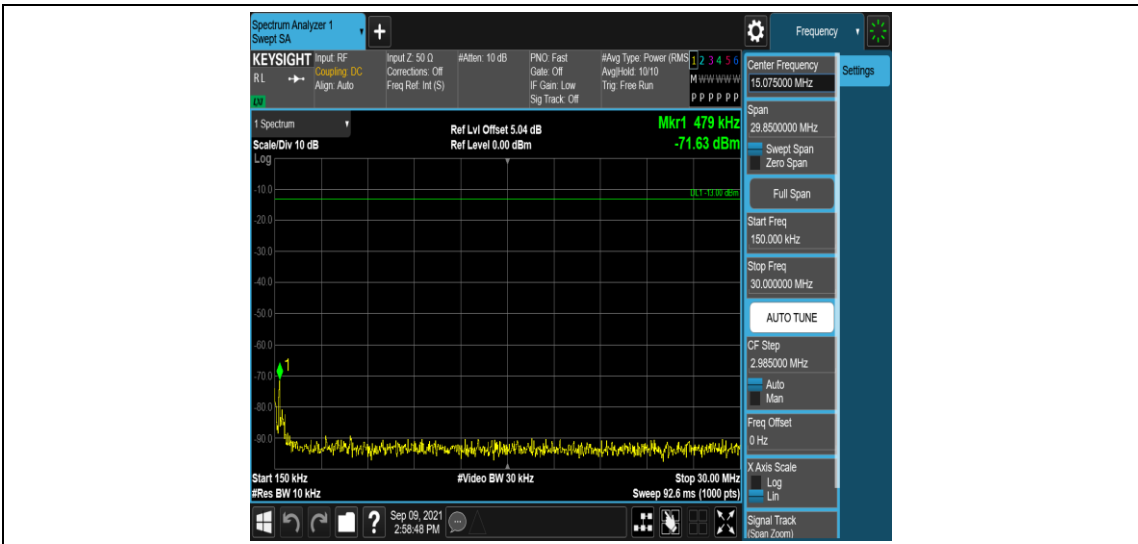

Band4-15MHz-QPSK-20325-1RB#0-Range3:30~1000MHz

Band4-15MHz-QPSK-20325-1RB#0-Range4:1000~2000MHz

Band4-15MHz-QPSK-20325-1RB#0-Range5:2000~20000MHz

Band4-15MHz-16QAM-20025-1RB#0-Range1:0.009~0.15MHz

Band4-15MHz-16QAM-20025-1RB#0-Range2:0.15~30MHz

Band4-15MHz-16QAM-20025-1RB#0-Range3:30~1000MHz

Band4-15MHz-16QAM-20025-1RB#0-Range4:1000~2000MHz

Band4-15MHz-16QAM-20025-1RB#0-Range5:2000~20000MHz

Band4-15MHz-16QAM-20175-1RB#0-Range1:0.009~0.15MHz

Band4-15MHz-16QAM-20175-1RB#0-Range2:0.15~30MHz