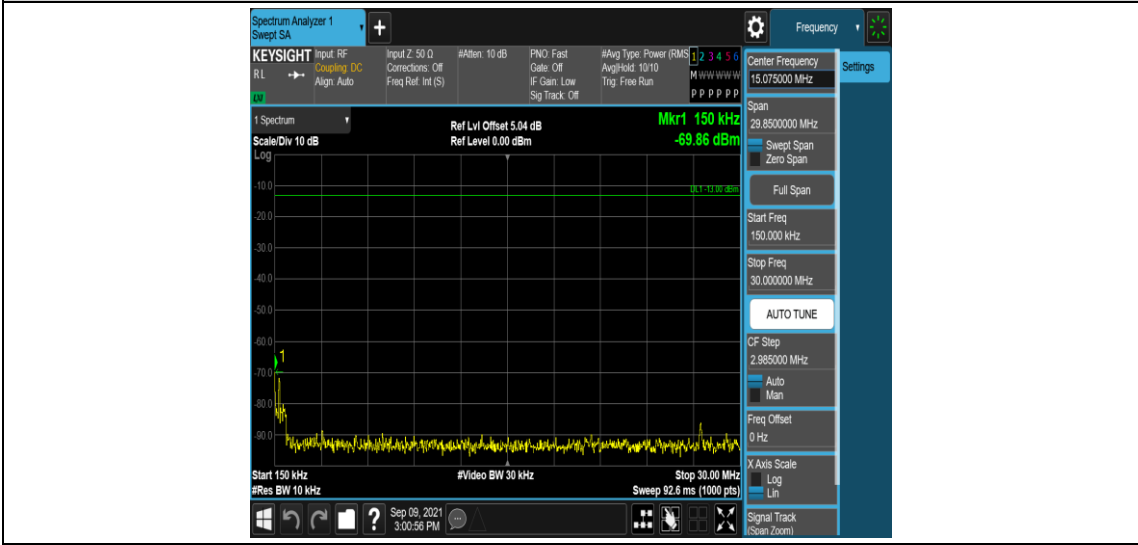

Band4-15MHz-16QAM-20025-1RB#0-Range3:30~1000MHz

Band4-15MHz-16QAM-20025-1RB#0-Range4:1000~2000MHz

Band4-15MHz-16QAM-20025-1RB#0-Range5:2000~20000MHz

Band4-15MHz-16QAM-20175-1RB#0-Range1:0.009~0.15MHz

Band4-15MHz-16QAM-20175-1RB#0-Range2:0.15~30MHz

Band4-15MHz-16QAM-20175-1RB#0-Range3:30~1000MHz

Band4-15MHz-16QAM-20175-1RB#0-Range4:1000~2000MHz

Band4-15MHz-16QAM-20175-1RB#0-Range5:2000~20000MHz

Band4-15MHz-16QAM-20325-1RB#0-Range1:0.009~0.15MHz

Band4-15MHz-16QAM-20325-1RB#0-Range2:0.15~30MHz