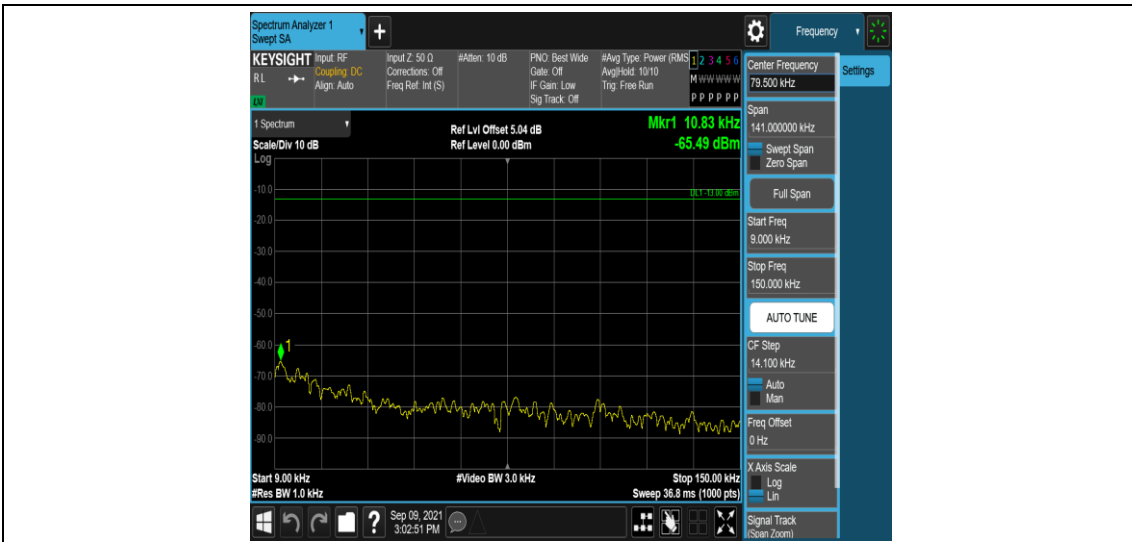

Band4-15MHz-16QAM-20025-1RB#0-Range3:30~1000MHz

Band4-15MHz-16QAM-20025-1RB#0-Range4:1000~2000MHz

Band4-15MHz-16QAM-20025-1RB#0-Range5:2000~20000MHz

Band4-15MHz-16QAM-20175-1RB#0-Range1:0.009~0.15MHz

Band4-15MHz-16QAM-20175-1RB#0-Range2:0.15~30MHz

Band4-15MHz-16QAM-20175-1RB#0-Range3:30~1000MHz

Band4-15MHz-16QAM-20175-1RB#0-Range4:1000~2000MHz

Band4-15MHz-16QAM-20175-1RB#0-Range5:2000~20000MHz

Band4-15MHz-16QAM-20325-1RB#0-Range1:0.009~0.15MHz

Band4-15MHz-16QAM-20325-1RB#0-Range2:0.15~30MHz