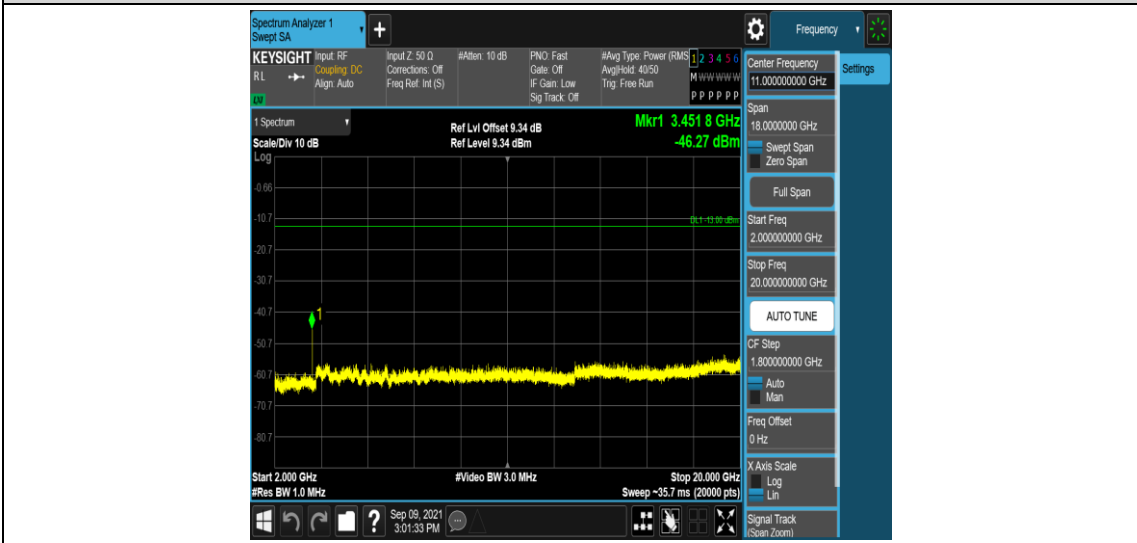

Band4-15MHz-16QAM-20025-1RB#0-Range3:30~1000MHz

Band4-15MHz-16QAM-20025-1RB#0-Range4:1000~2000MHz

Band4-15MHz-16QAM-20025-1RB#0-Range5:2000~20000MHz

Band4-15MHz-16QAM-20175-1RB#0-Range1:0.009~0.15MHz

Band4-15MHz-16QAM-20175-1RB#0-Range2:0.15~30MHz

Band4-15MHz-16QAM-20175-1RB#0-Range3:30~1000MHz

Band4-15MHz-16QAM-20175-1RB#0-Range4:1000~2000MHz

Band4-15MHz-16QAM-20175-1RB#0-Range5:2000~20000MHz

Band4-15MHz-16QAM-20325-1RB#0-Range1:0.009~0.15MHz

Band4-15MHz-16QAM-20325-1RB#0-Range2:0.15~30MHz