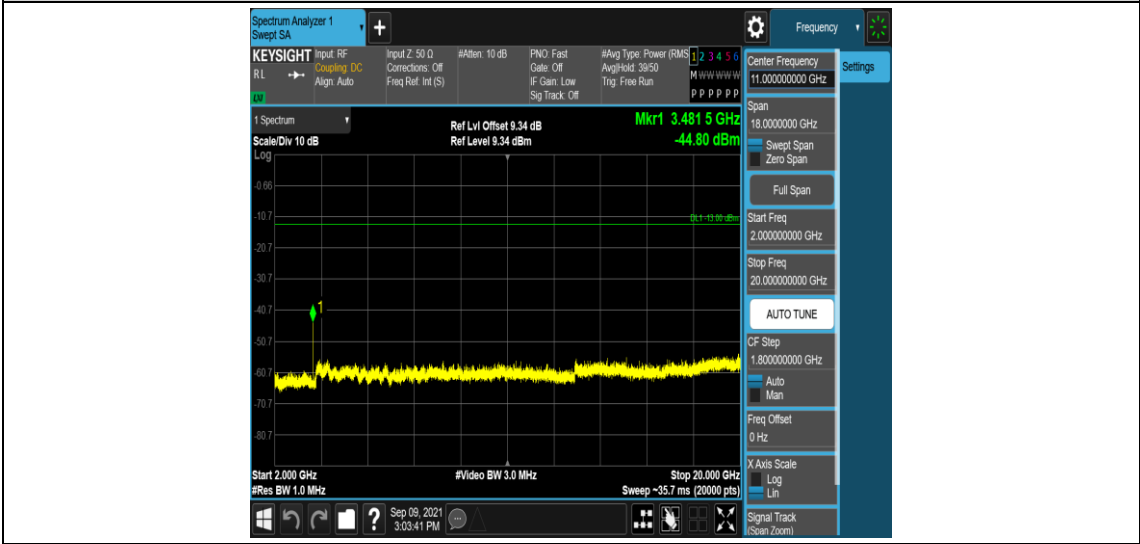

Band4-15MHz-16QAM-20325-1RB#0-Range4: 1000~2000MHz

Band4-15MHz-16QAM-20325-1RB#0-Range5:2000~20000MHz