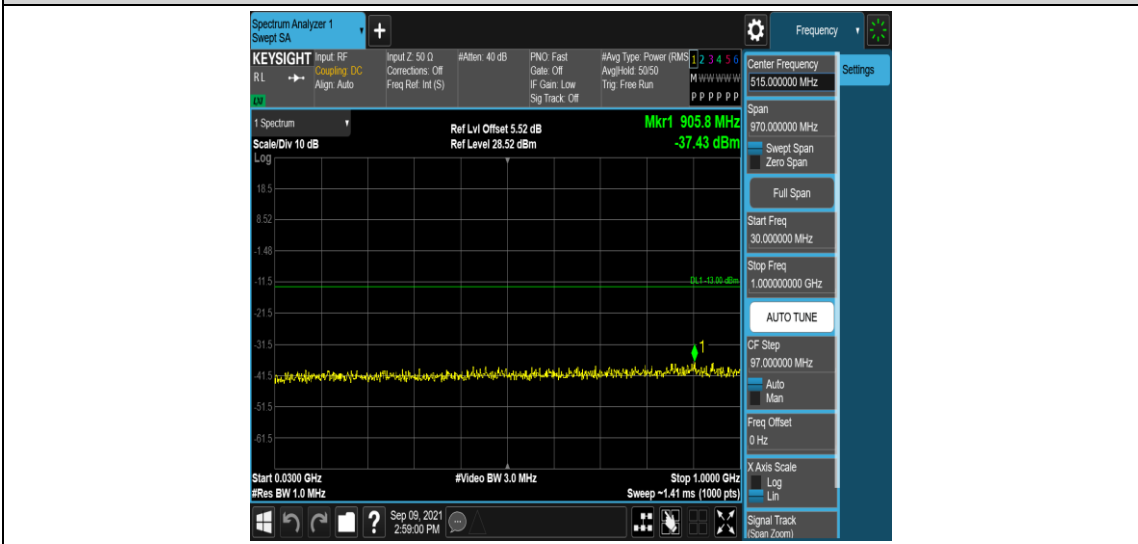

Band4-15MHz-QPSK-20325-1RB#0-Range3:30~1000MHz

Band4-15MHz-QPSK-20325-1RB#0-Range4:1000~2000MHz

Band4-15MHz-QPSK-20325-1RB#0-Range5:2000~20000MHz

Band4-15MHz-16QAM-20025-1RB#0-Range1:0.009~0.15MHz

Band4-15MHz-16QAM-20025-1RB#0-Range2:0.15~30MHz

Band4-15MHz-16QAM-20025-1RB#0-Range3:30~1000MHz

Band4-15MHz-16QAM-20025-1RB#0-Range4:1000~2000MHz

Band4-15MHz-16QAM-20025-1RB#0-Range5:2000~20000MHz

Band4-15MHz-16QAM-20175-1RB#0-Range1:0.009~0.15MHz

Band4-15MHz-16QAM-20175-1RB#0-Range2:0.15~30MHz