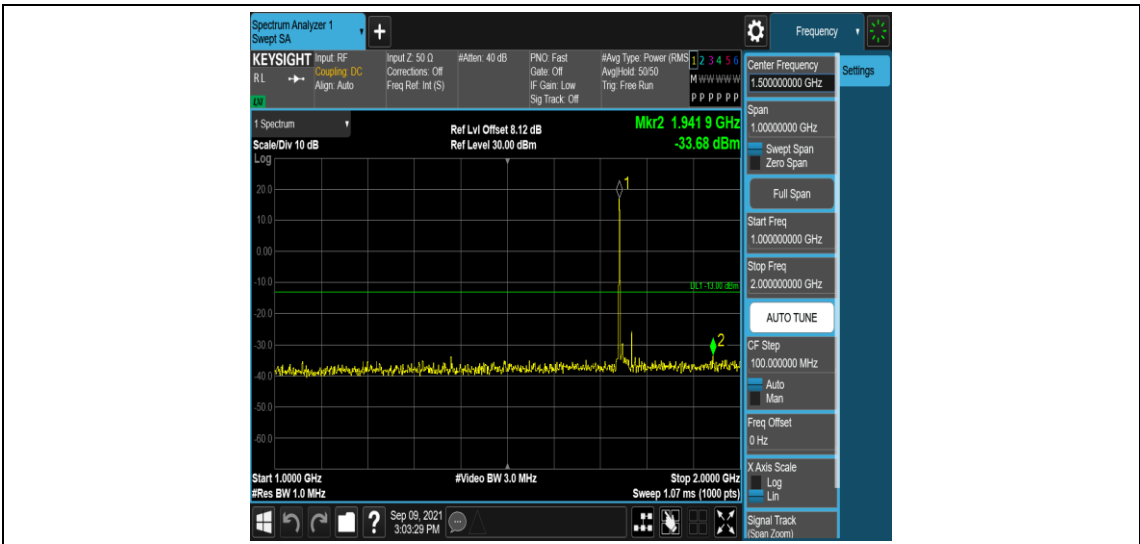

Band4-15MHz-16QAM-20325-1RB#0-Range3:30~1000MHz

Band4-15MHz-16QAM-20325-1RB#0-Range4: 1000~2000MHz