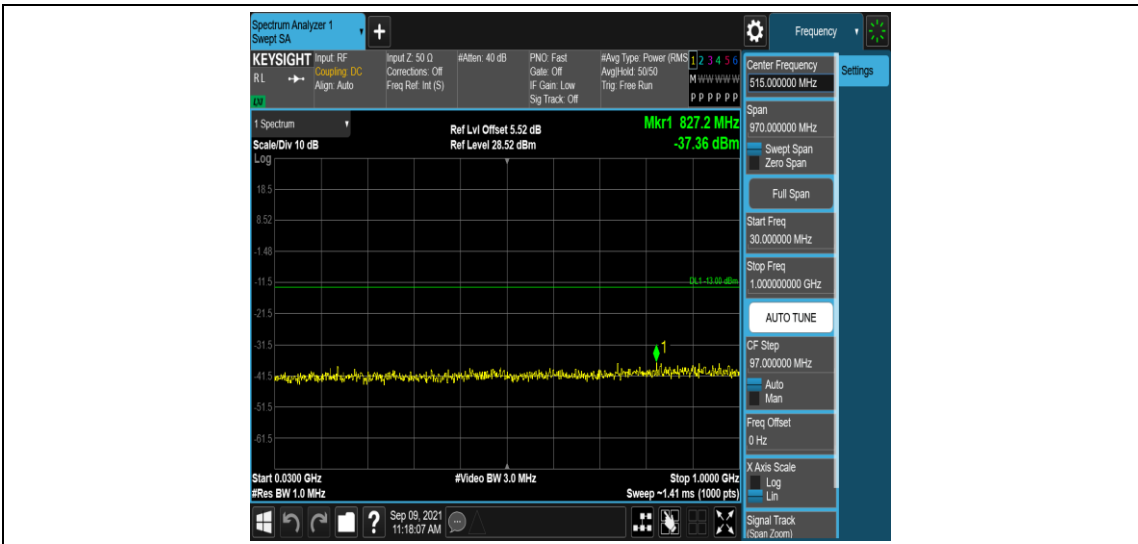

Band4-1.4MHz-16QAM-20175-1RB#0-Range3:30~1000MHz