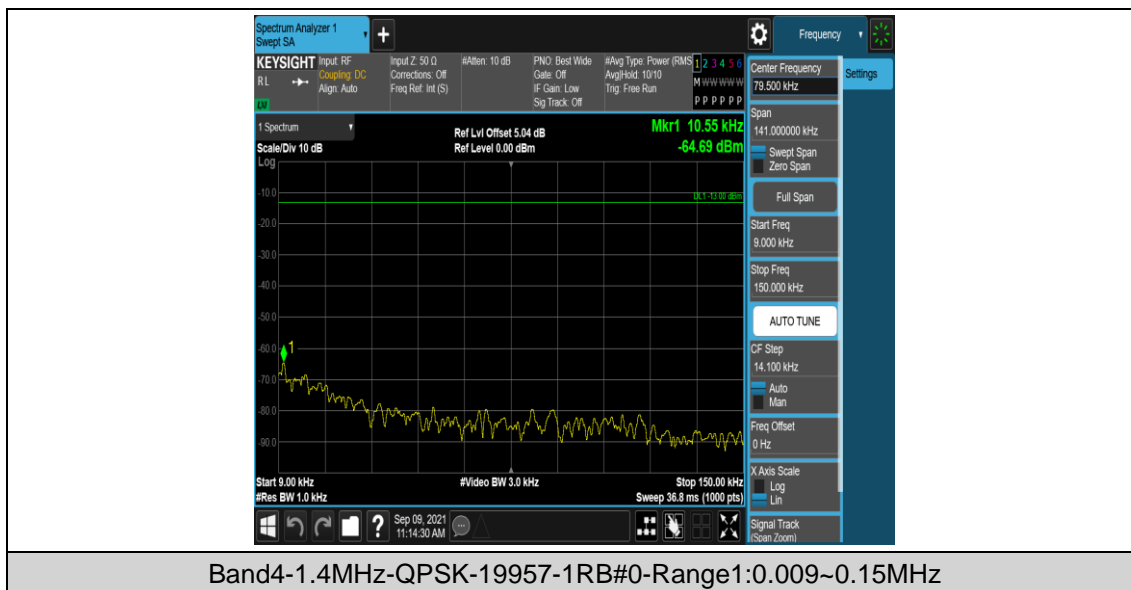

Band4	20MHz	QPSK	20300	1RB#0	Range2:0.15~30MHz	PASS
Band4	20MHz	QPSK	20300	1RB#0	Range3:30~1000MHz	PASS
Band4	20MHz	QPSK	20300	1RB#0	Range4:1000~2000MHz	PASS
Band4	20MHz	QPSK	20300	1RB#0	Range5:2000~20000MHz	PASS
Band4	20MHz	16QAM	20050	1RB#0	Range1:0.009~0.15MHz	PASS
Band4	20MHz	16QAM	20050	1RB#0	Range2:0.15~30MHz	PASS
Band4	20MHz	16QAM	20050	1RB#0	Range3:30~1000MHz	PASS
Band4	20MHz	16QAM	20050	1RB#0	Range4:1000~2000MHz	PASS
Band4	20MHz	16QAM	20050	1RB#0	Range5:2000~20000MHz	PASS
Band4	20MHz	16QAM	20175	1RB#0	Range1:0.009~0.15MHz	PASS
Band4	20MHz	16QAM	20175	1RB#0	Range2:0.15~30MHz	PASS
Band4	20MHz	16QAM	20175	1RB#0	Range3:30~1000MHz	PASS
Band4	20MHz	16QAM	20175	1RB#0	Range4:1000~2000MHz	PASS
Band4	20MHz	16QAM	20175	1RB#0	Range5:2000~20000MHz	PASS
Band4	20MHz	16QAM	20300	1RB#0	Range1:0.009~0.15MHz	PASS
Band4	20MHz	16QAM	20300	1RB#0	Range2:0.15~30MHz	PASS
Band4	20MHz	16QAM	20300	1RB#0	Range3:30~1000MHz	PASS
Band4	20MHz	16QAM	20300	1RB#0	Range4:1000~2000MHz	PASS
Band4	20MHz	16QAM	20300	1RB#0	Range5:2000~20000MHz	PASS

Test Graphs

Band4-1.4MHz-QPSK-19957-1RB#0-Range1:0.009~0.15MHz