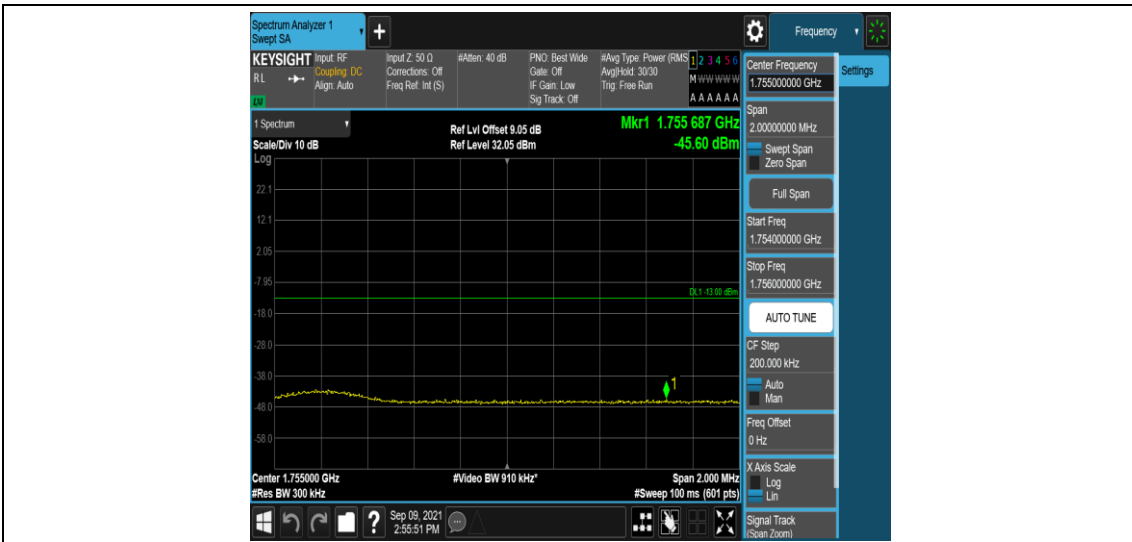

Band4-15MHz-QPSK-20025-75RB#0

Band4-15MHz-QPSK-20325-1RB#0