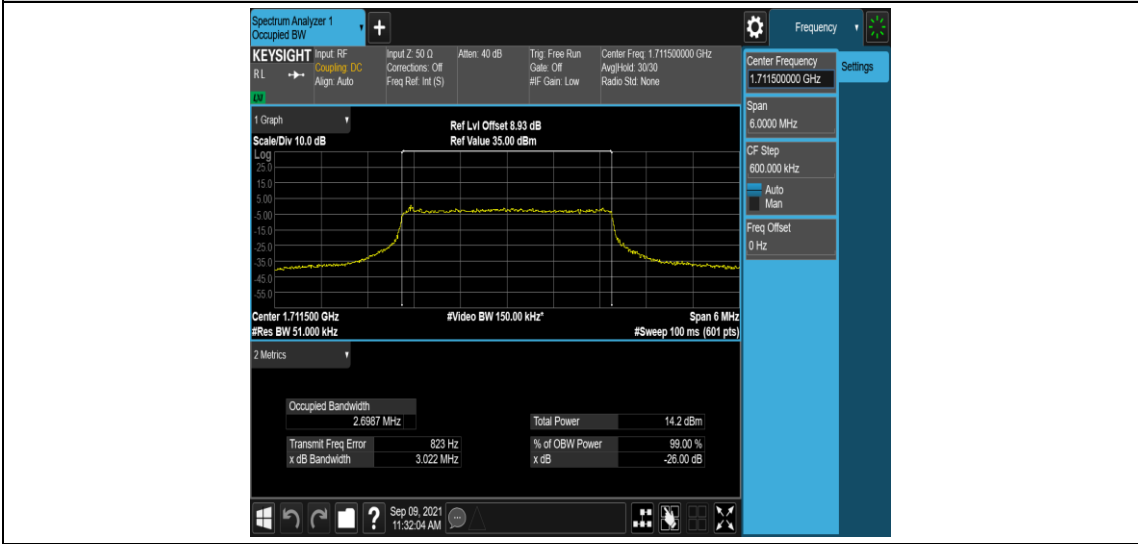

Band4-3MHz-QPSK-19965-15RB#0