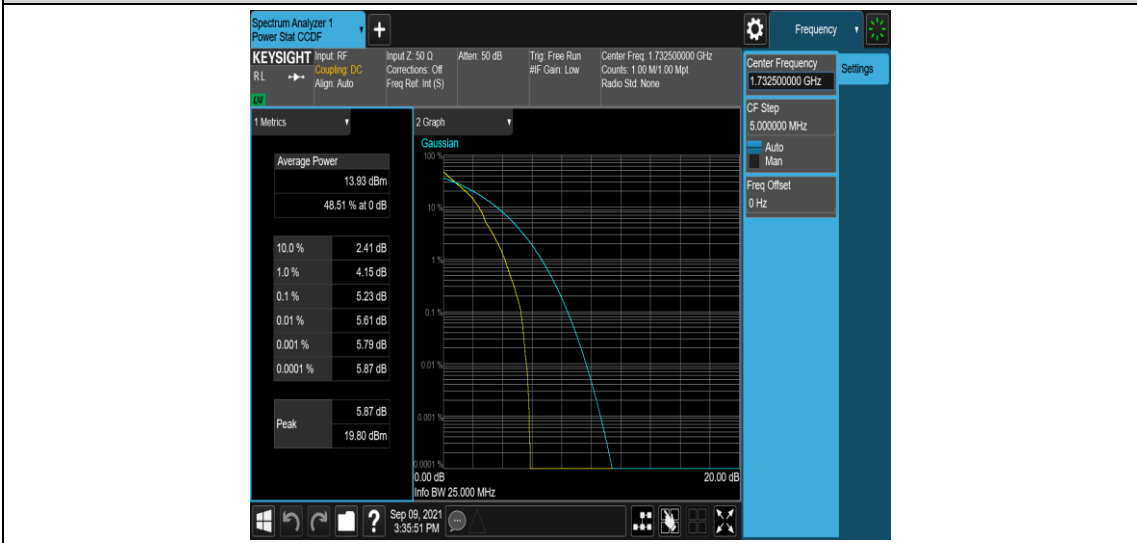

Band4-20MHz-QPSK-20175-1RB#0