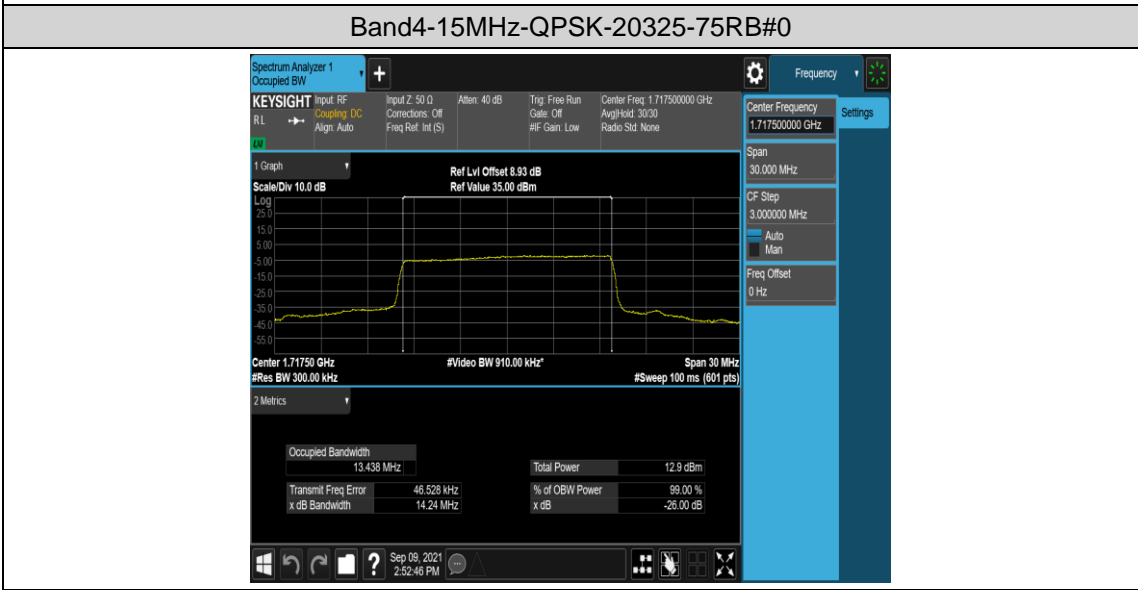

Band4-10MHz-16QAM-20000-50RB#0

Band4-10MHz-16QAM-20175-50RB#0

Band4-10MHz-16QAM-20350-50RB#0

Band4-15MHz-QPSK-20025-75RB#0

Band4-15MHz-QPSK-20175-75RB#0

Band4-15MHz-16QAM-20325-75RB#0

Band4-20MHz-QPSK-20050-100RB#0