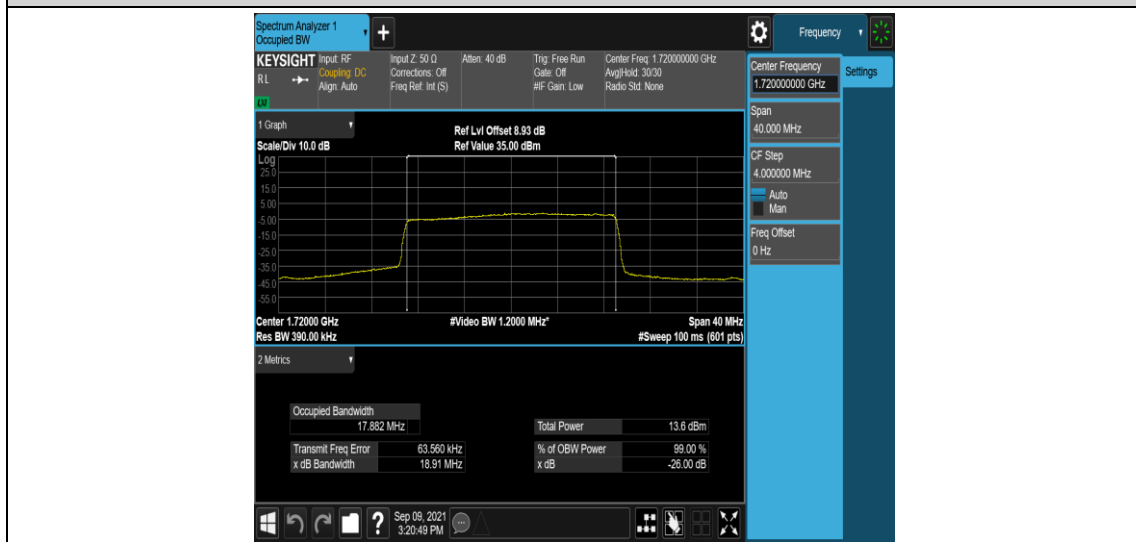

Band4-10MHz-16QAM-20000-50RB#0

Band4-10MHz-16QAM-20175-50RB#0

Band4-10MHz-16QAM-20350-50RB#0

Band4-15MHz-QPSK-20025-75RB#0

Band4-15MHz-QPSK-20175-75RB#0

Band4-15MHz-16QAM-20325-75RB#0

Band4-20MHz-QPSK-20050-100RB#0