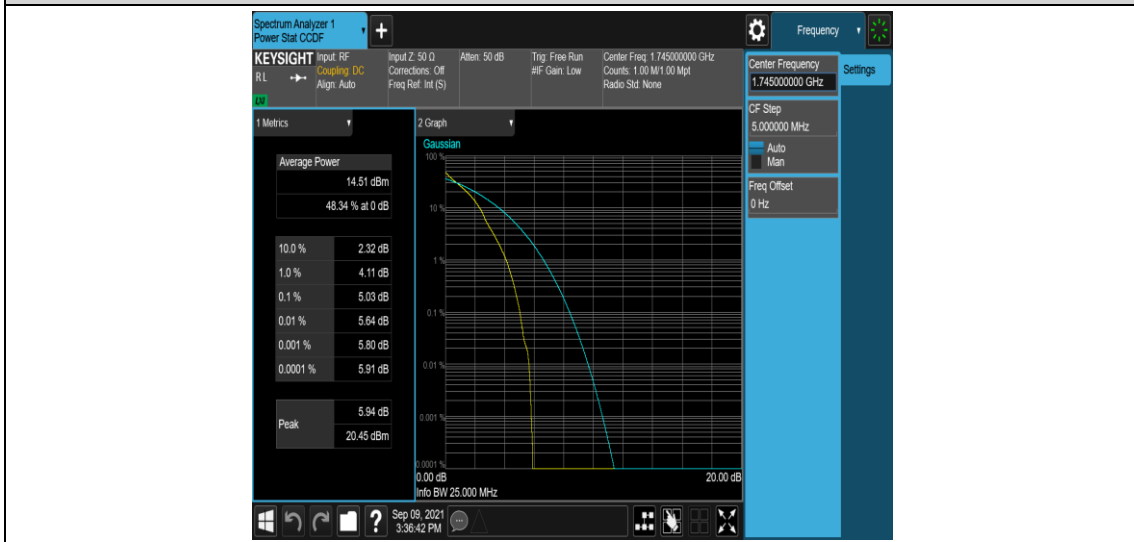

Band4-20MHz-QPSK-20300-1RB#0