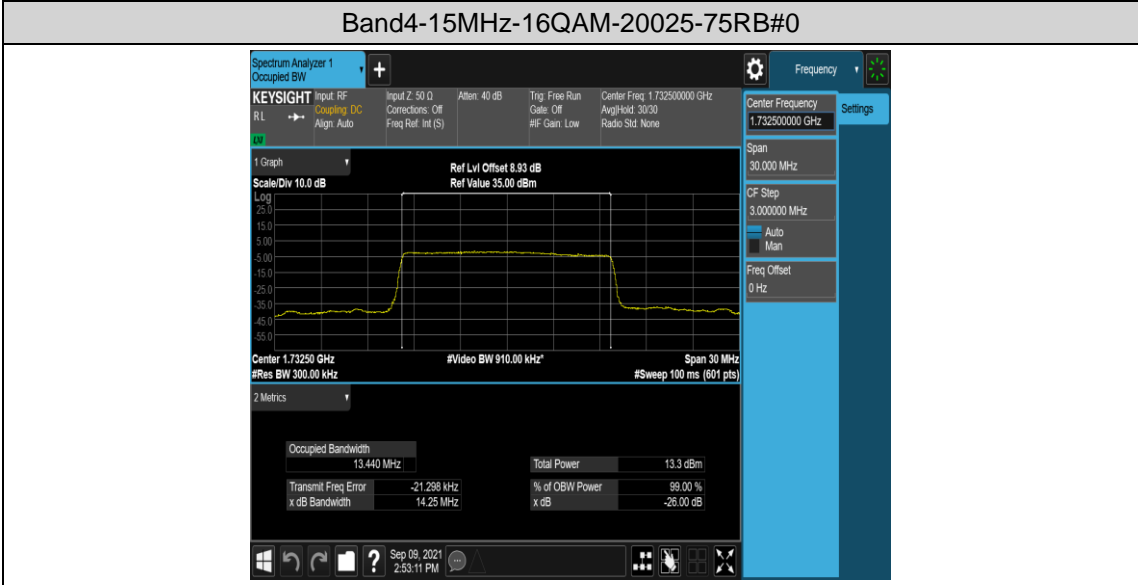

Band4-10MHz-16QAM-20000-50RB#0

Band4-10MHz-16QAM-20175-50RB#0

Band4-10MHz-16QAM-20350-50RB#0

Band4-15MHz-QPSK-20025-75RB#0

Band4-15MHz-QPSK-20175-75RB#0

Band4-15MHz-16QAM-20325-75RB#0

Band4-20MHz-QPSK-20050-100RB#0