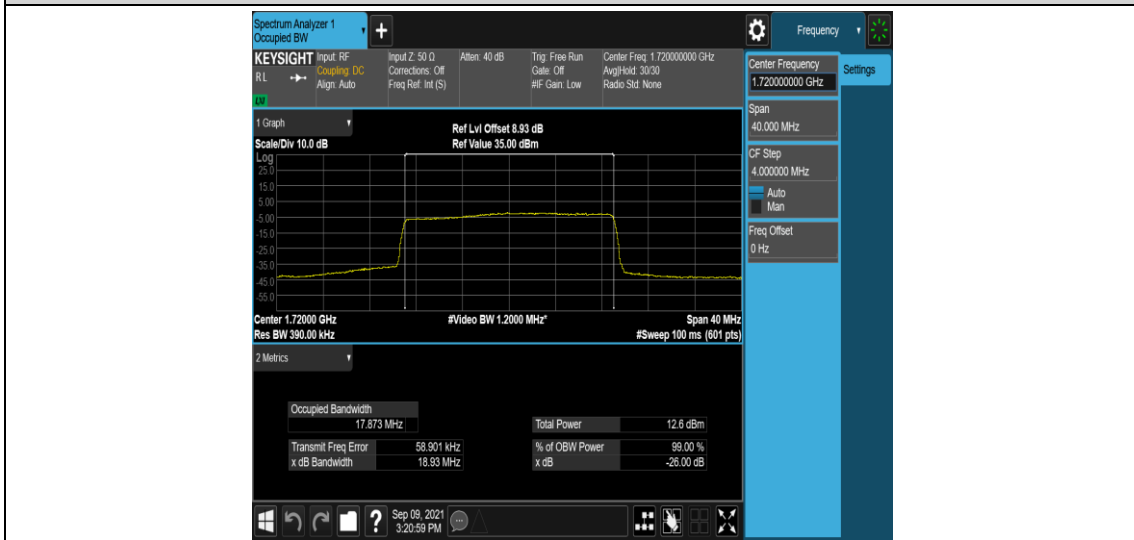

Band4-20MHz-16QAM-20050-100RB#0