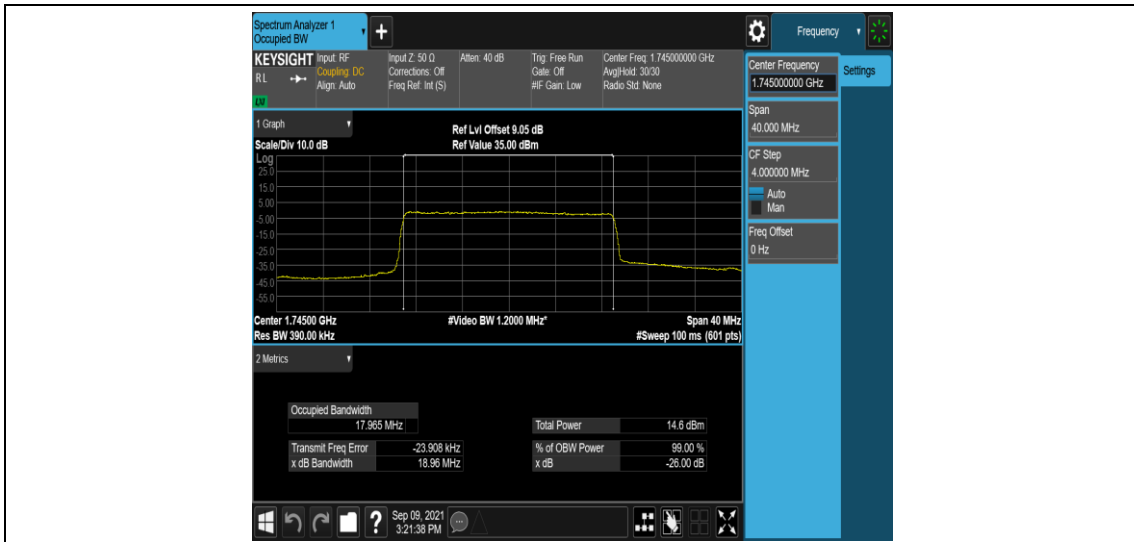

Band4-20MHz-QPSK-20300-100RB#0