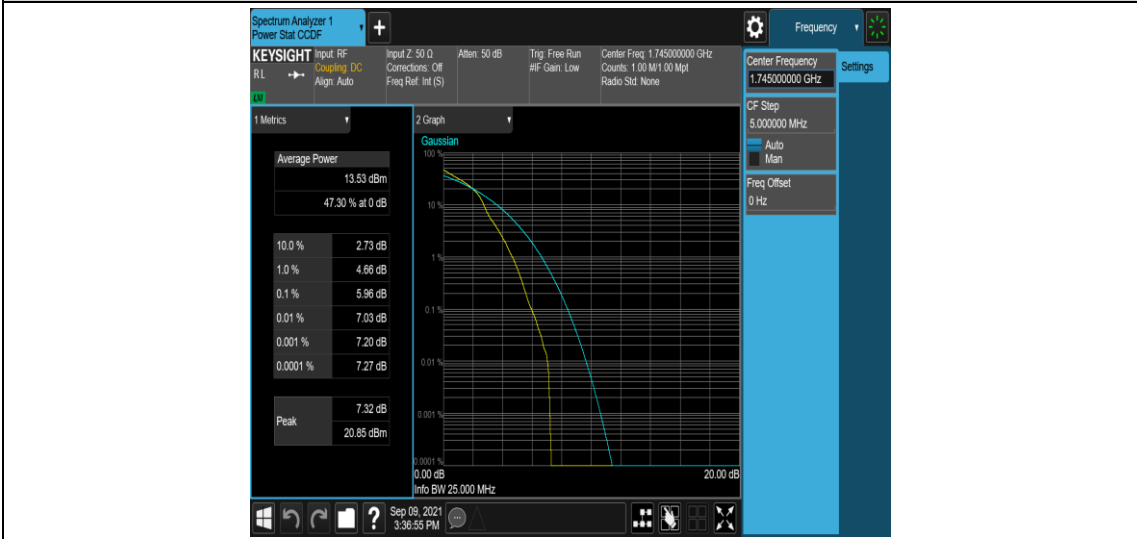

Band4-20MHz-16QAM-20300-1RB#0

Band4-20MHz-16QAM-20300-100RB#0

Appendix C: 26dB Bandwidth and Occupied Bandwidth

Test Result

Band	Bandwidth	Modulation	Channel	RB Configuration	Occupied Bandwidth (MHz)	26dB Bandwidth (MHz)	Verdict
Band4	1.4MHz	QPSK	19957	6RB#0	1.0998	1.461	PASS
Band4	1.4MHz	QPSK	20175	6RB#0	1.0981	1.409	PASS
Band4	1.4MHz	QPSK	20393	6RB#0	1.1002	1.466	PASS
Band4	1.4MHz	16QAM	19957	6RB#0	1.0993	1.474	PASS
Band4	1.4MHz	16QAM	20175	6RB#0	1.0974	1.444	PASS
Band4	1.4MHz	16QAM	20393	6RB#0	1.0957	1.390	PASS
Band4	3MHz	QPSK	19965	15RB#0	2.6987	3.022	PASS
Band4	3MHz	QPSK	20175	15RB#0	2.7037	3.135	PASS
Band4	3MHz	QPSK	20385	15RB#0	2.7071	3.133	PASS
Band4	3MHz	16QAM	19965	15RB#0	2.6989	3.141	PASS
Band4	3MHz	16QAM	20175	15RB#0	2.6983	3.104	PASS
Band4	3MHz	16QAM	20385	15RB#0	2.7061	3.100	PASS
Band4	5MHz	QPSK	19975	25RB#0	4.5112	5.110	PASS
Band4	5MHz	QPSK	20175	25RB#0	4.5027	5.050	PASS
Band4	5MHz	QPSK	20375	25RB#0	4.5127	5.058	PASS
Band4	5MHz	16QAM	19975	25RB#0	4.5114	5.038	PASS
Band4	5MHz	16QAM	20175	25RB#0	4.5021	5.087	PASS
Band4	5MHz	16QAM	20375	25RB#0	4.5151	5.072	PASS
Band4	10MHz	QPSK	20000	50RB#0	8.9665	9.564	PASS
Band4	10MHz	QPSK	20175	50RB#0	8.9700	9.530	PASS
Band4	10MHz	QPSK	20350	50RB#0	8.9606	9.532	PASS
Band4	10MHz	16QAM	20000	50RB#0	8.9658	9.543	PASS
Band4	10MHz	16QAM	20175	50RB#0	8.9706	9.549	PASS
Band4	10MHz	16QAM	20350	50RB#0	8.9452	9.522	PASS
Band4	15MHz	QPSK	20025	75RB#0	13.459	14.29	PASS
Band4	15MHz	QPSK	20175	75RB#0	13.434	14.29	PASS
Band4	15MHz	QPSK	20325	75RB#0	13.476	14.29	PASS
Band4	15MHz	16QAM	20025	75RB#0	13.438	14.24	PASS
Band4	15MHz	16QAM	20175	75RB#0	13.440	14.25	PASS
Band4	15MHz	16QAM	20325	75RB#0	13.479	14.27	PASS
Band4	20MHz	QPSK	20050	100RB#0	17.882	18.91	PASS
Band4	20MHz	QPSK	20175	100RB#0	17.879	18.92	PASS
Band4	20MHz	QPSK	20300	100RB#0	17.965	18.96	PASS