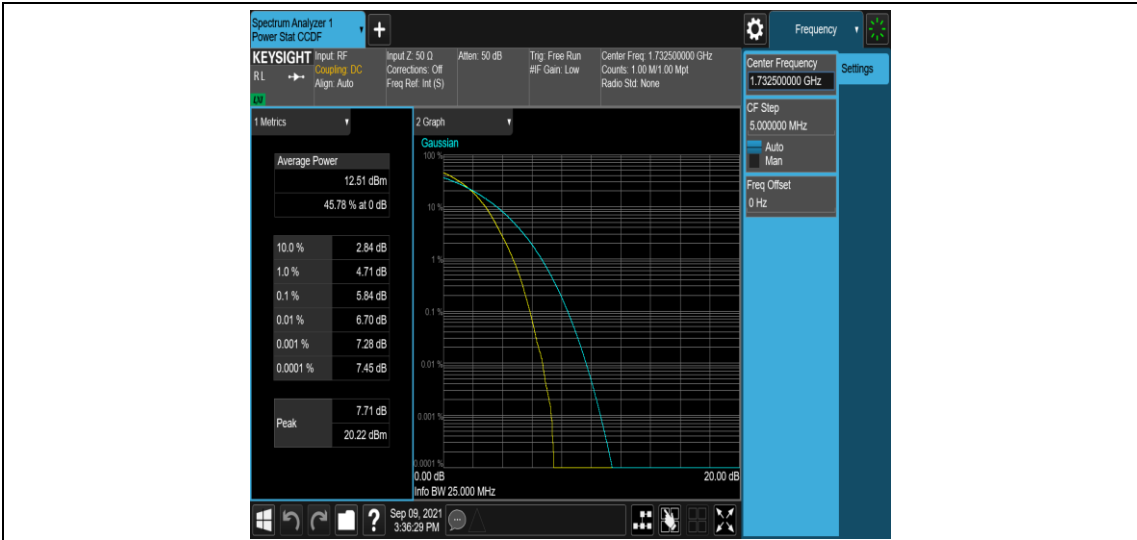

Band4-20MHz-16QAM-20175-100RB#0