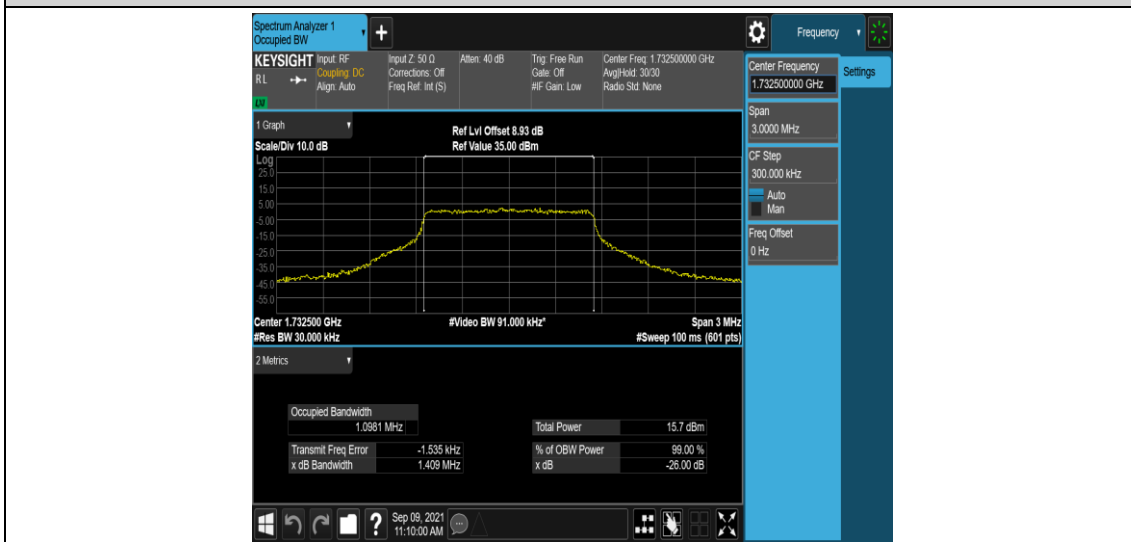

Band4	20MHz	16QAM	20050	100RB#0	17.873	18.93	PASS
Band4	20MHz	16QAM	20175	100RB#0	17.890	18.92	PASS
Band4	20MHz	16QAM	20300	100RB#0	17.956	18.99	PASS

Test Graphs