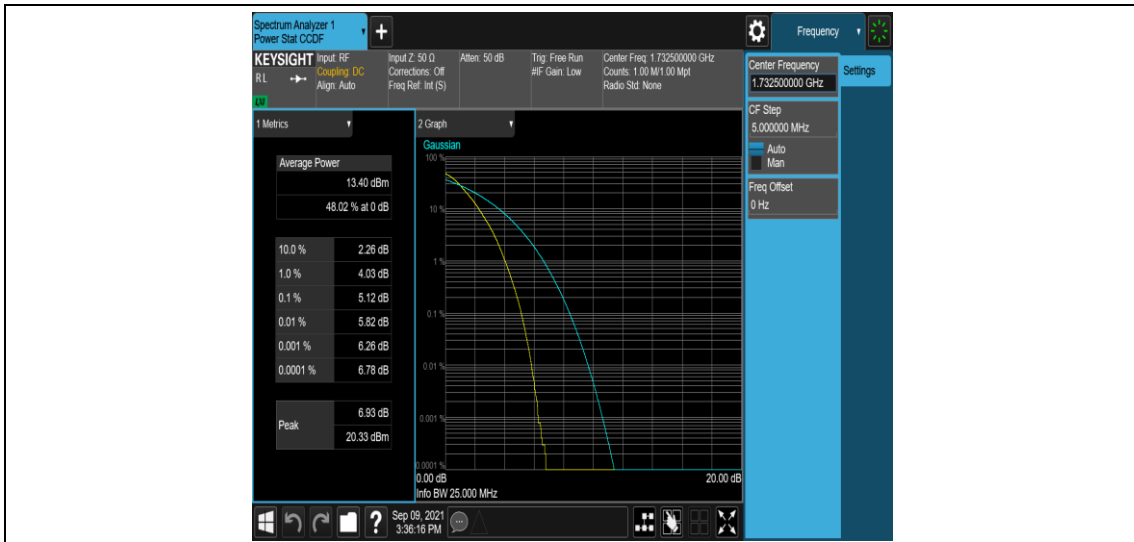

Band4-20MHz-QPSK-20175-100RB#0