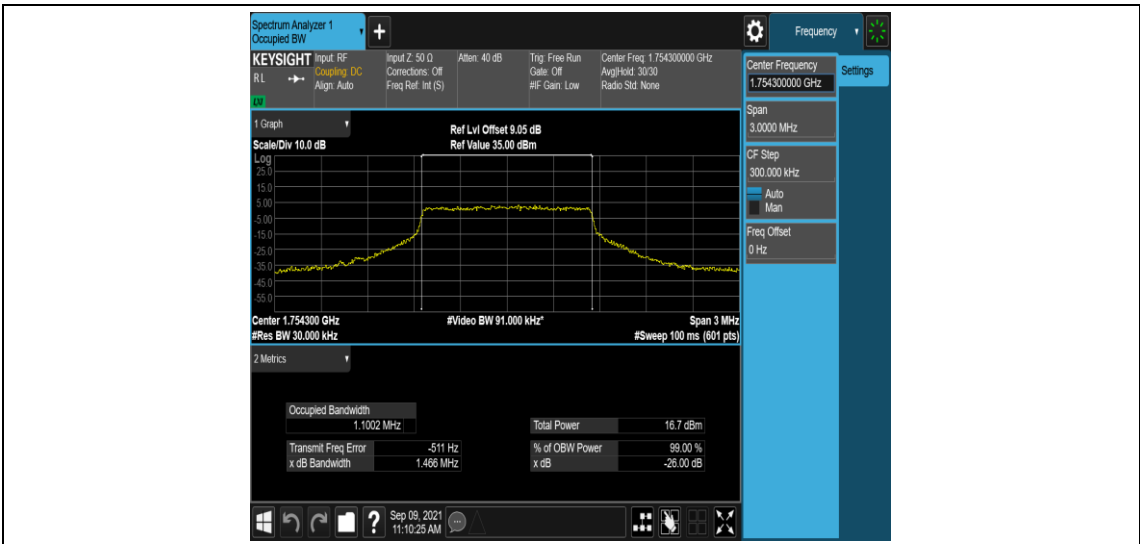

Band4-1.4MHz-QPSK-20393-6RB#0