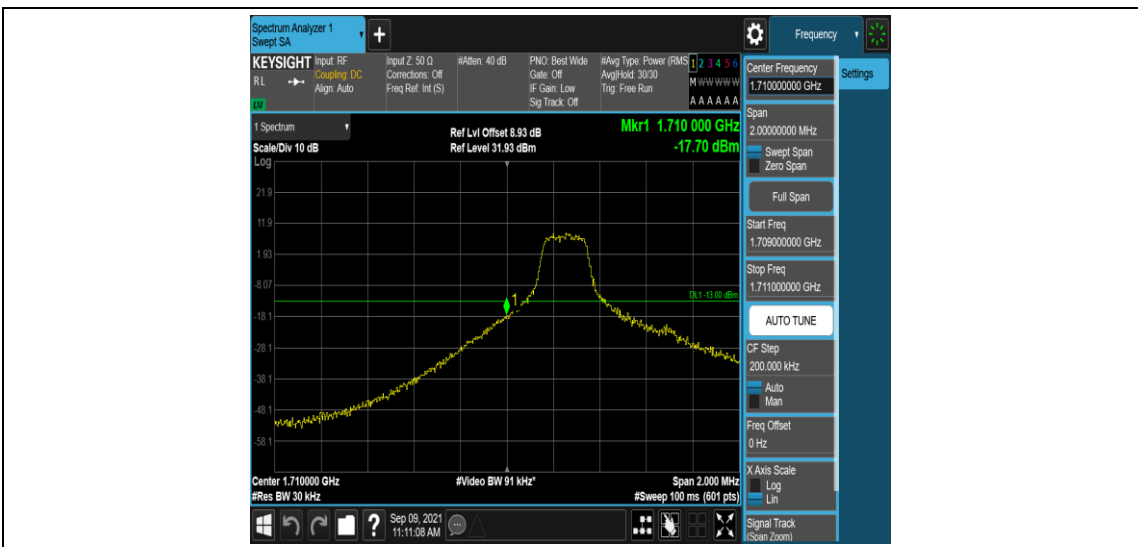

Test Graphs

Band4-1.4MHz-QPSK-19957-1RB#0