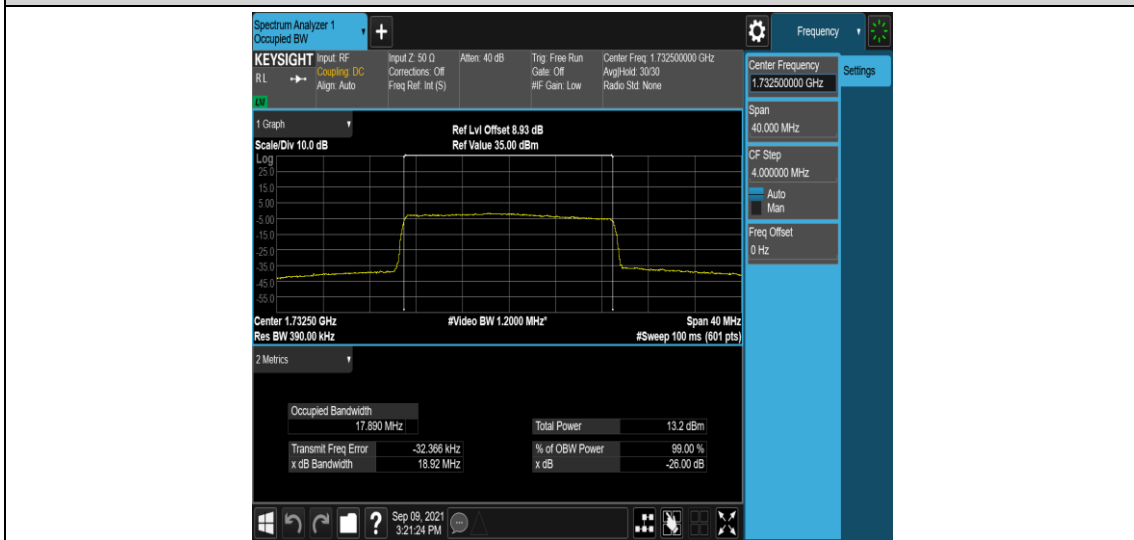

Band4-20MHz-16QAM-20175-100RB#0