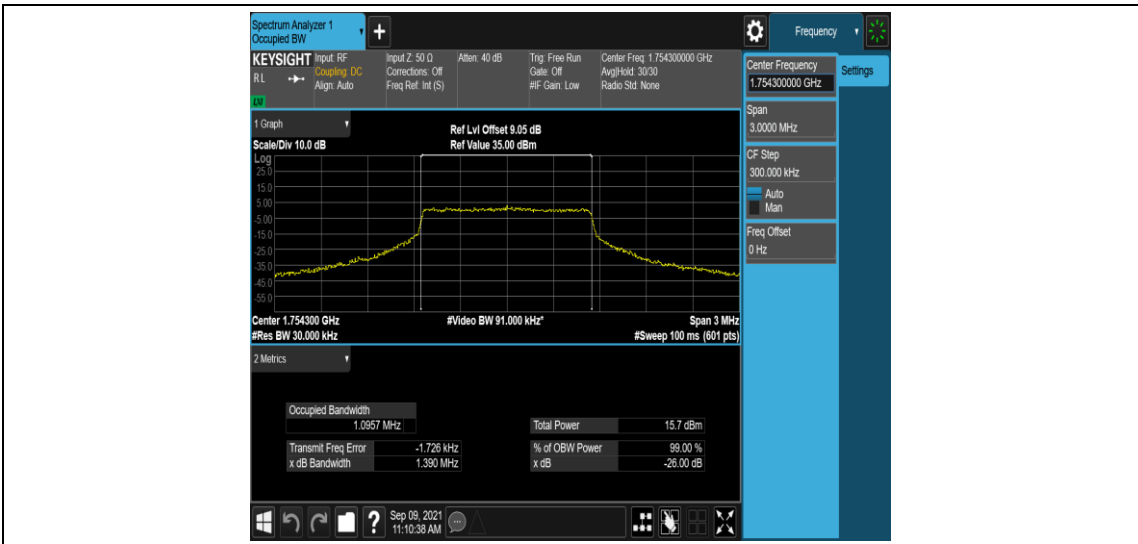

Band4-1.4MHz-16QAM-20393-6RB#0