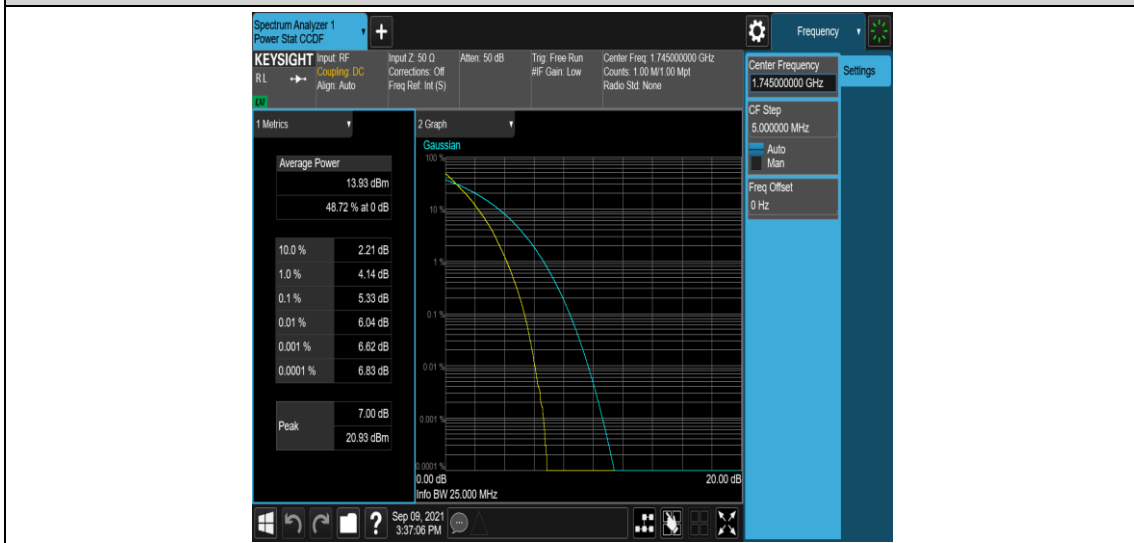

Band4-20MHz-QPSK-20300-100RB#0