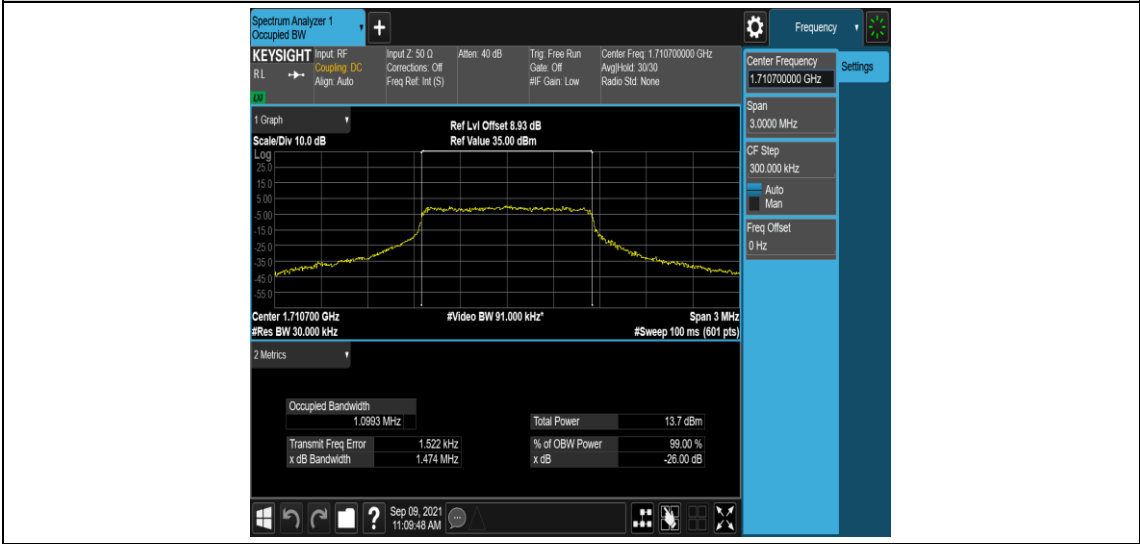

Band4-1.4MHz-16QAM-19957-6RB#0