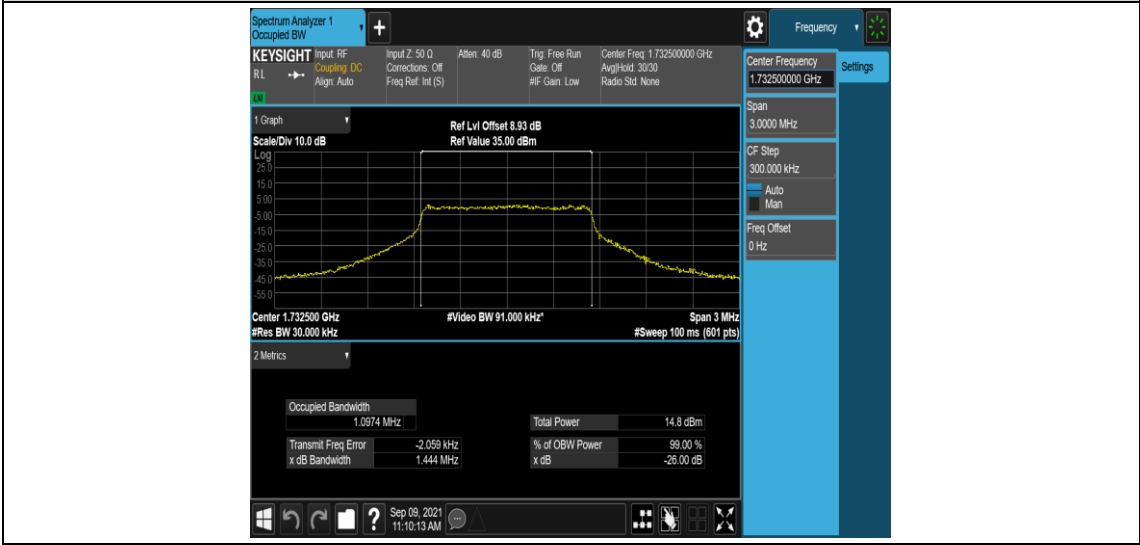

Band4	20MHz	16QAM	20050	100RB#0	17.873	18.93	PASS
Band4	20MHz	16QAM	20175	100RB#0	17.890	18.92	PASS
Band4	20MHz	16QAM	20300	100RB#0	17.956	18.99	PASS

Test Graphs

Band4-1.4MHz-QPSK-20393-6RB#0

Band4-1.4MHz-16QAM-19957-6RB#0