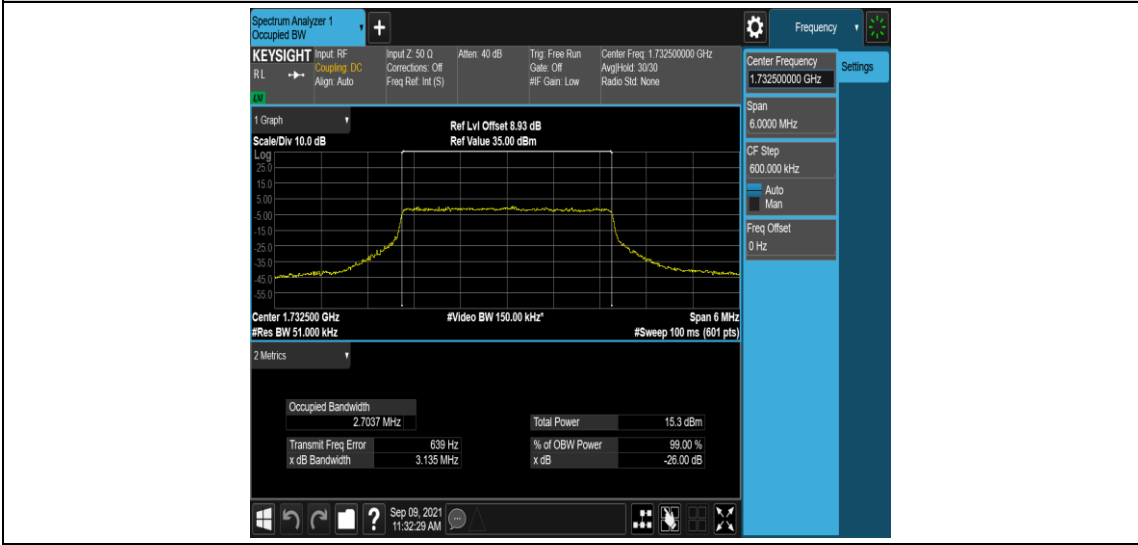

Band4-3MHz-QPSK-20175-15RB#0