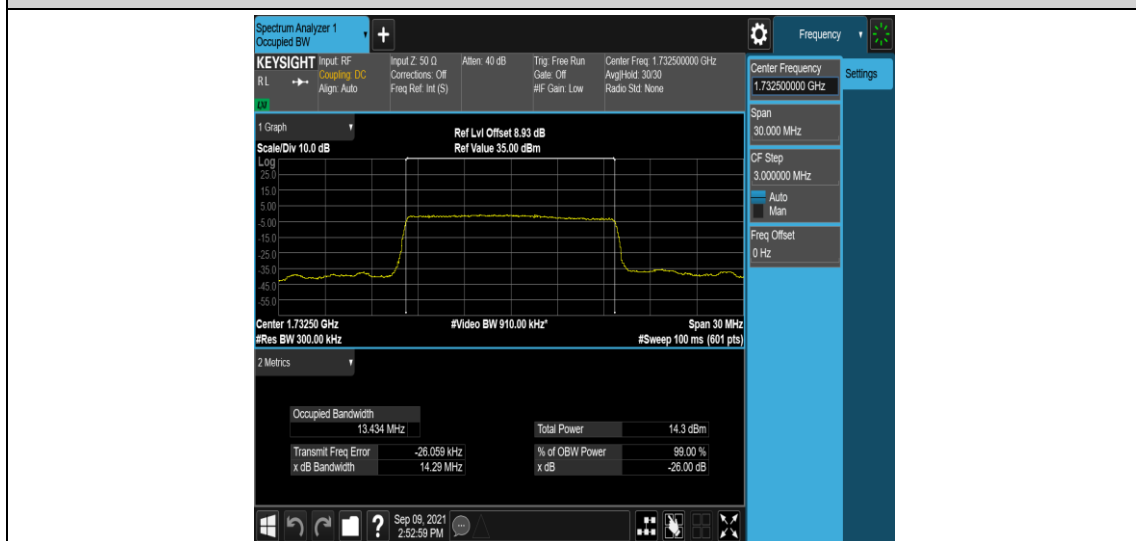

Band4-10MHz-16QAM-20000-50RB#0

Band4-10MHz-16QAM-20175-50RB#0

Band4-10MHz-16QAM-20350-50RB#0

Band4-15MHz-QPSK-20025-75RB#0

Band4-15MHz-QPSK-20175-75RB#0

Band4-15MHz-16QAM-20325-75RB#0

Band4-20MHz-QPSK-20050-100RB#0