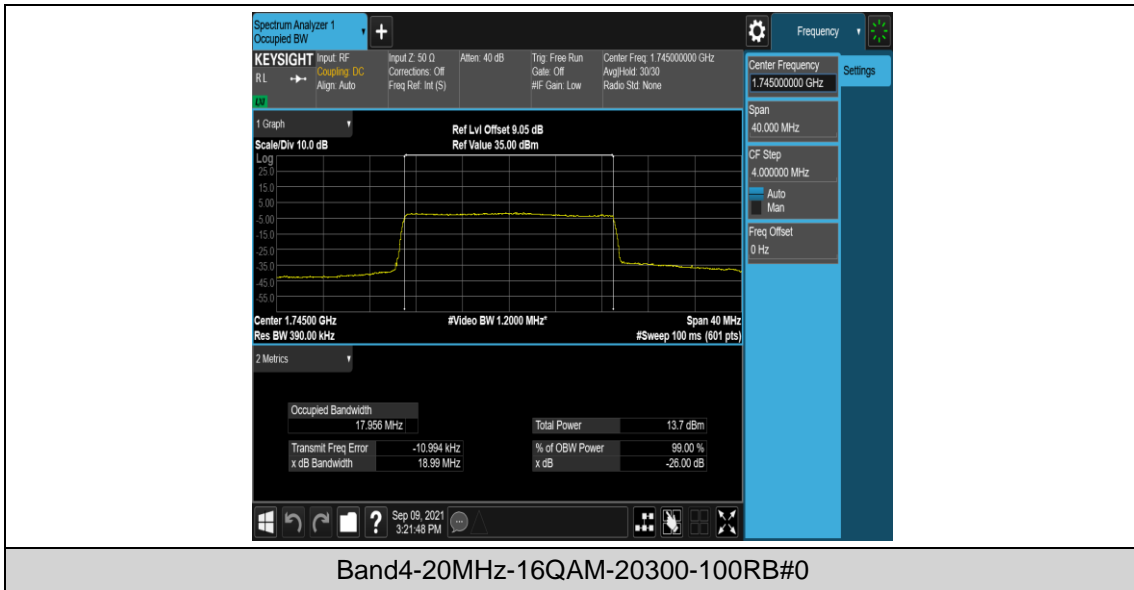

Band4-20MHz-QPSK-20175-100RB#0

Band4-20MHz-QPSK-20300-100RB#0

Band4-20MHz-16QAM-20050-100RB#0

Band4-20MHz-16QAM-20175-100RB#0

Band4-20MHz-16QAM-20300-100RB#0

Appendix D: Band Edge

Test Result

Band	Bandwidth	Modulation	Channel	RB Configuration	Verdict
Band4	1.4MHz	QPSK	19957	1RB#0	PASS
Band4	1.4MHz	QPSK	19957	1RB#5	PASS
Band4	1.4MHz	QPSK	19957	6RB#0	PASS
Band4	1.4MHz	QPSK	20393	1RB#0	PASS
Band4	1.4MHz	QPSK	20393	1RB#5	PASS
Band4	1.4MHz	QPSK	20393	6RB#0	PASS
Band4	1.4MHz	16QAM	19957	1RB#0	PASS
Band4	1.4MHz	16QAM	19957	1RB#5	PASS
Band4	1.4MHz	16QAM	19957	6RB#0	PASS
Band4	1.4MHz	16QAM	20393	1RB#0	PASS
Band4	1.4MHz	16QAM	20393	1RB#5	PASS
Band4	1.4MHz	16QAM	20393	6RB#0	PASS
Band4	3MHz	QPSK	19965	1RB#0	PASS
Band4	3MHz	QPSK	19965	1RB#14	PASS
Band4	3MHz	QPSK	19965	15RB#0	PASS
Band4	3MHz	QPSK	20385	1RB#0	PASS
Band4	3MHz	QPSK	20385	1RB#14	PASS
Band4	3MHz	QPSK	20385	15RB#0	PASS
Band4	3MHz	16QAM	19965	1RB#0	PASS
Band4	3MHz	16QAM	19965	1RB#14	PASS
Band4	3MHz	16QAM	19965	15RB#0	PASS
Band4	3MHz	16QAM	20385	1RB#0	PASS
Band4	3MHz	16QAM	20385	1RB#14	PASS
Band4	3MHz	16QAM	20385	15RB#0	PASS
Band4	5MHz	QPSK	19975	1RB#0	PASS
Band4	5MHz	QPSK	19975	1RB#24	PASS
Band4	5MHz	QPSK	19975	25RB#0	PASS
Band4	5MHz	QPSK	20375	1RB#0	PASS
Band4	5MHz	QPSK	20375	1RB#24	PASS
Band4	5MHz	QPSK	20375	25RB#0	PASS
Band4	5MHz	16QAM	19975	1RB#0	PASS
Band4	5MHz	16QAM	19975	1RB#24	PASS
Band4	5MHz	16QAM	19975	25RB#0	PASS
Band4	5MHz	16QAM	20375	1RB#0	PASS
Band4	5MHz	16QAM	20375	1RB#24	PASS