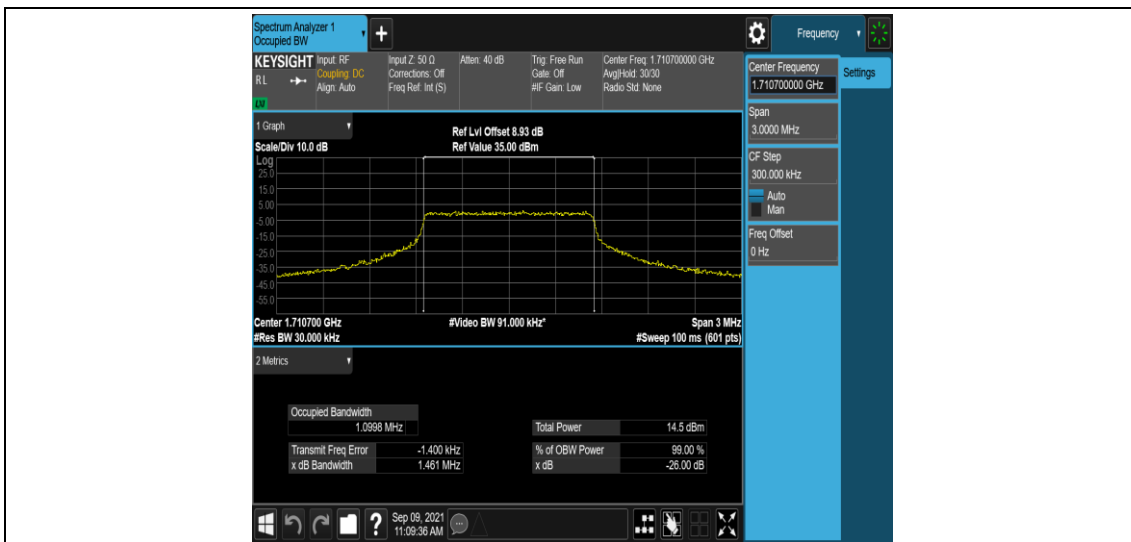

Band4	20MHz	16QAM	20050	100RB#0	17.873	18.93	PASS
Band4	20MHz	16QAM	20175	100RB#0	17.890	18.92	PASS
Band4	20MHz	16QAM	20300	100RB#0	17.956	18.99	PASS

Test Graphs