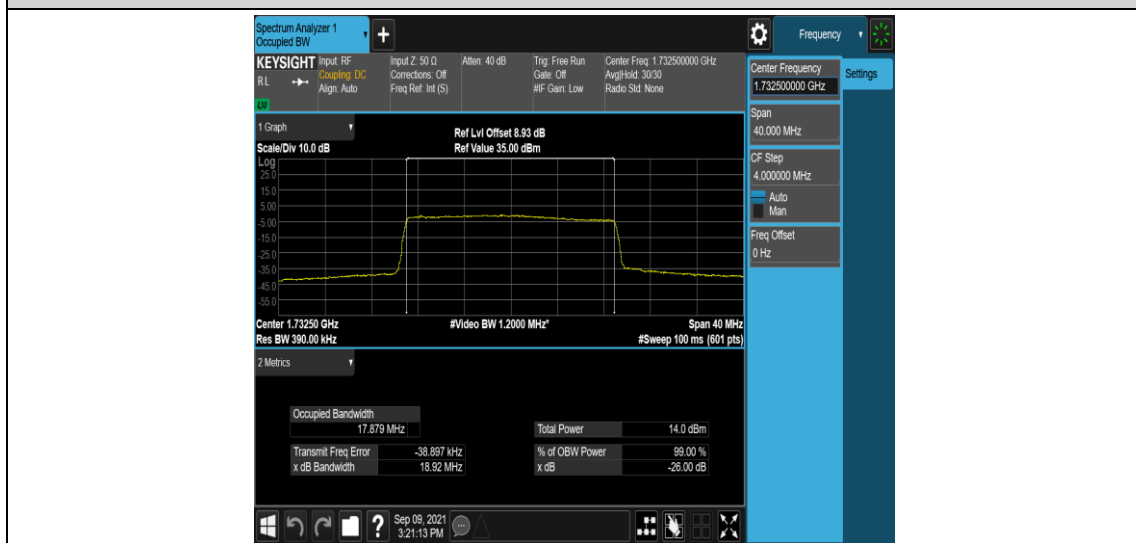

Band4-10MHz-16QAM-20000-50RB#0

Band4-10MHz-16QAM-20175-50RB#0

Band4-10MHz-16QAM-20350-50RB#0

Band4-15MHz-QPSK-20025-75RB#0

Band4-15MHz-QPSK-20175-75RB#0

Band4-15MHz-16QAM-20325-75RB#0

Band4-20MHz-QPSK-20050-100RB#0