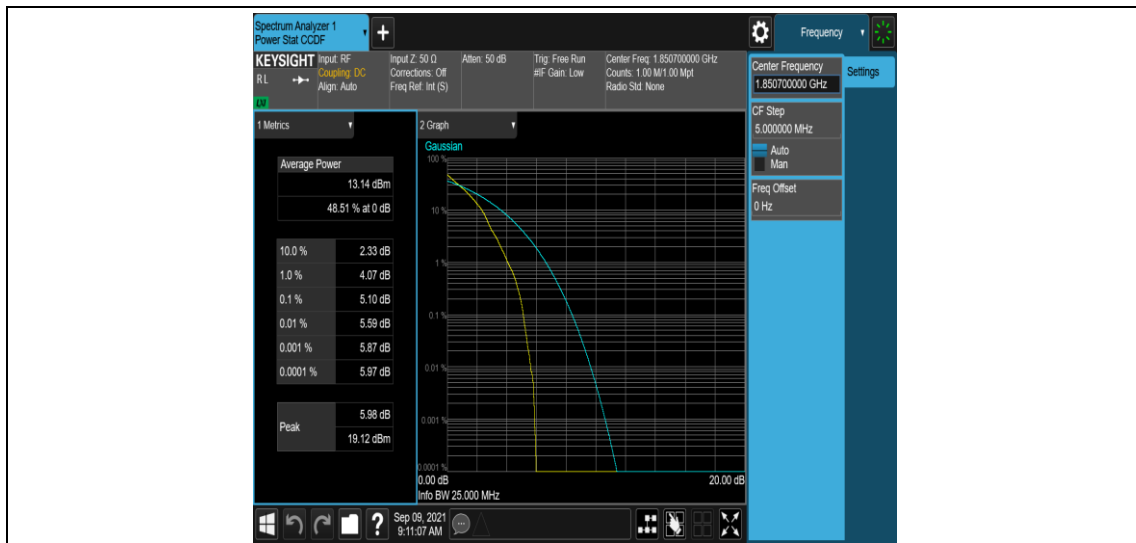

Test Graphs

Band2-1.4MHz-QPSK-18607-1RB#0