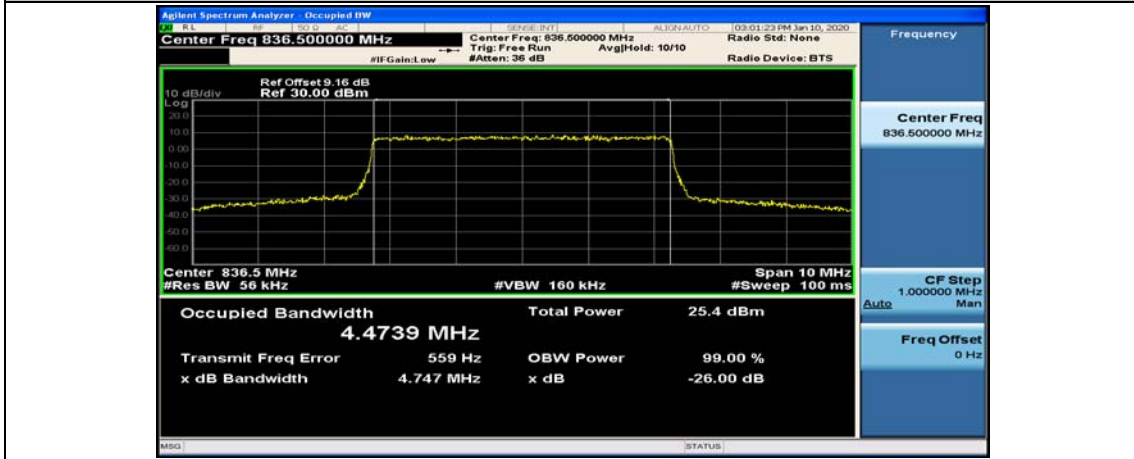

(Channel Bandwidth: 3 MHz)_MCH_16QAM_15RB#0

(Channel Bandwidth: 3 MHz)_HCH_16QAM_15RB#0

Channel Bandwidth: 5 MHz

(Channel Bandwidth: 5 MHz)_LCH_QPSK_25RB#0

(Channel Bandwidth: 5 MHz)_MCH_QPSK_25RB#0

(Channel Bandwidth: 5 MHz)_HCH_QPSK_25RB#0