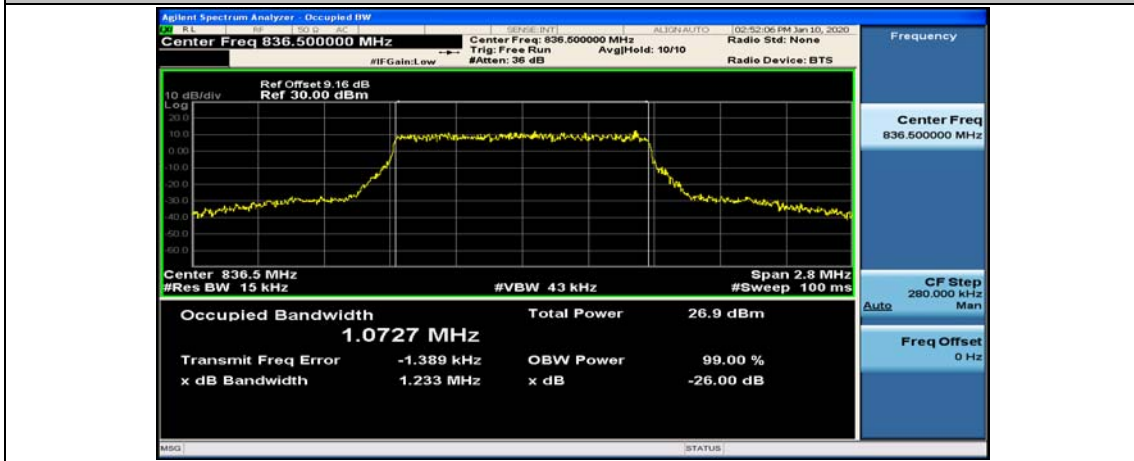

(Channel Bandwidth: 1.4 MHz)_MCH_QPSK_6RB#0