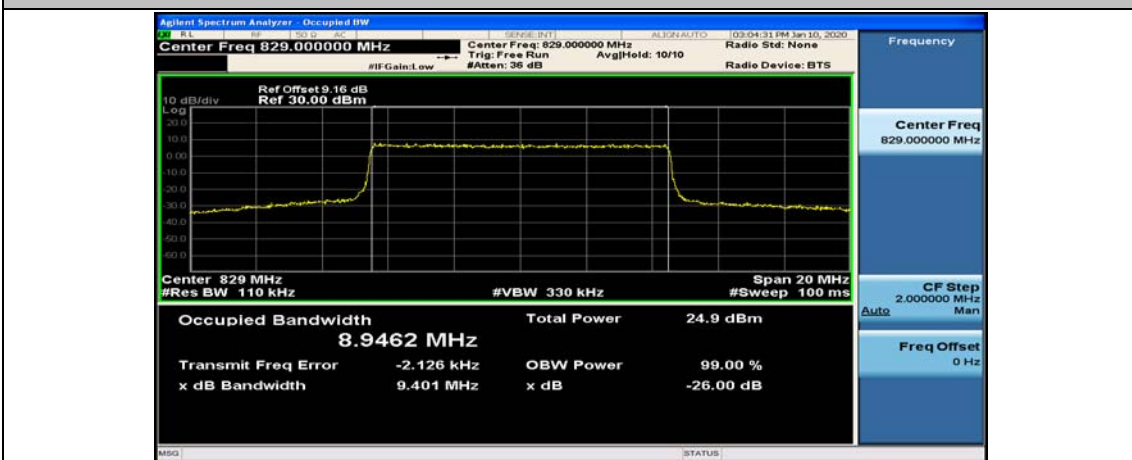

(Channel Bandwidth: 5 MHz)_LCH_16QAM_25RB#0

(Channel Bandwidth: 5 MHz)_MCH_16QAM_25RB#0

(Channel Bandwidth: 5 MHz)_HCH_16QAM_25RB#0

Channel Bandwidth: 10 MHz

Channel Bandwidth: 10 MHz_LCH_QPSK_50RB#0

Channel Bandwidth: 10 MHz_MCH_QPSK_50RB#0