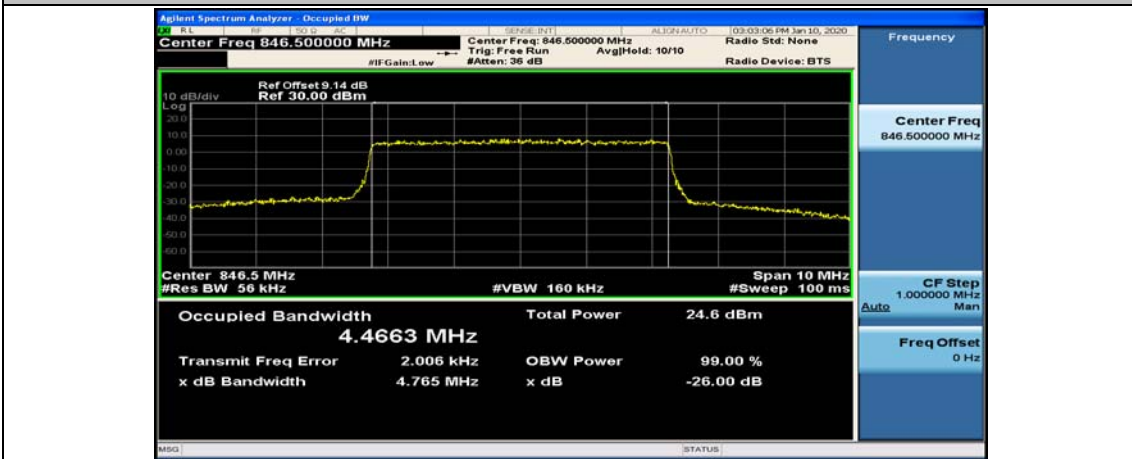

(Channel Bandwidth: 5 MHz)_HCH_16QAM_25RB#0