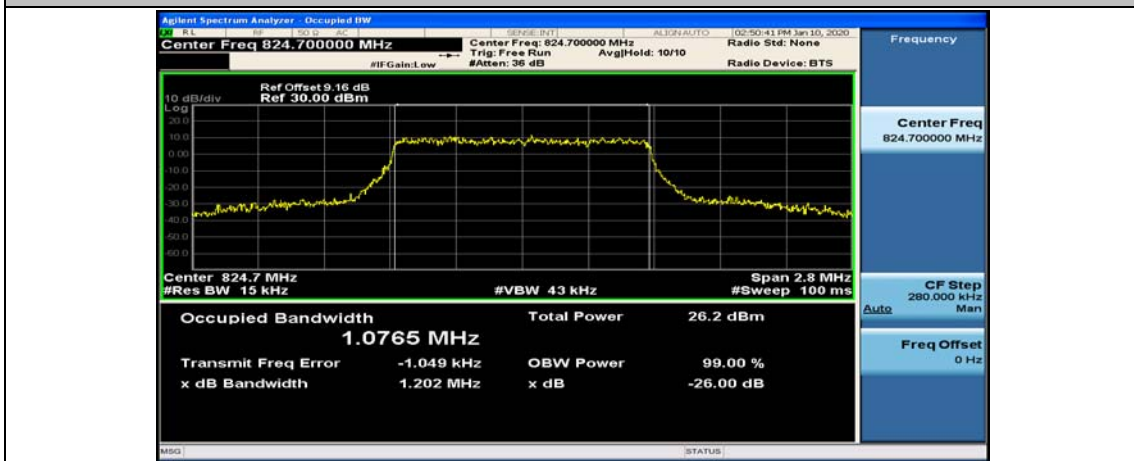

Test Graphs

Channel Bandwidth: 1.4 MHz

(Channel Bandwidth: 1.4 MHz)_MCH_QPSK_6RB#0

(Channel Bandwidth: 1.4 MHz)_HCH_QPSK_6RB#0

(Channel Bandwidth: 1.4 MHz)_LCH_16QAM_6RB#0

(Channel Bandwidth: 1.4 MHz)_MCH_16QAM_6RB#0