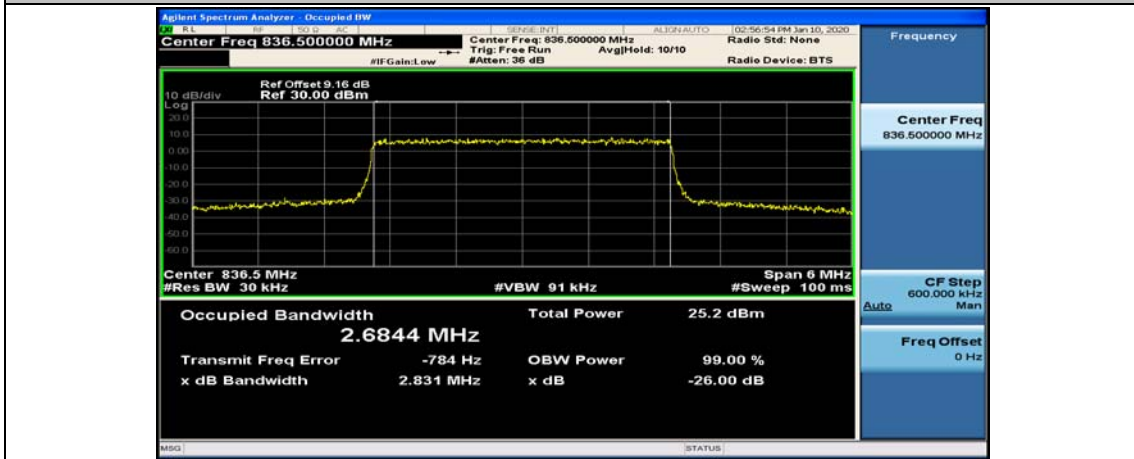

(Channel Bandwidth: 3 MHz)_MCH_16QAM_15RB#0