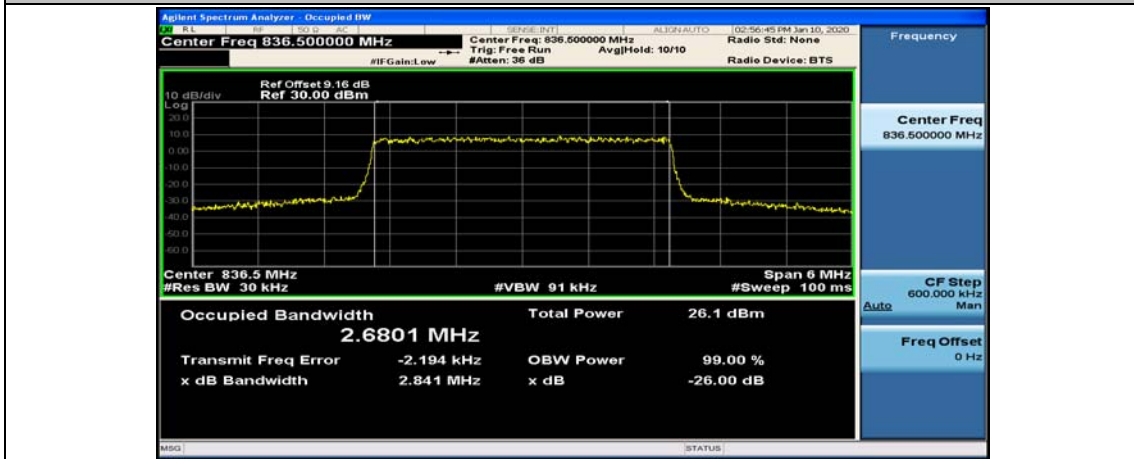

(Channel Bandwidth: 1.4 MHz)_HCH_16QAM_6RB#0

Channel Bandwidth: 3 MHz

(Channel Bandwidth: 3 MHz)_LCH_QPSK_15RB#0

(Channel Bandwidth: 3 MHz)_MCH_QPSK_15RB#0

(Channel Bandwidth: 3 MHz)_HCH_QPSK_15RB#0

(Channel Bandwidth: 3 MHz)_LCH_16QAM_15RB#0