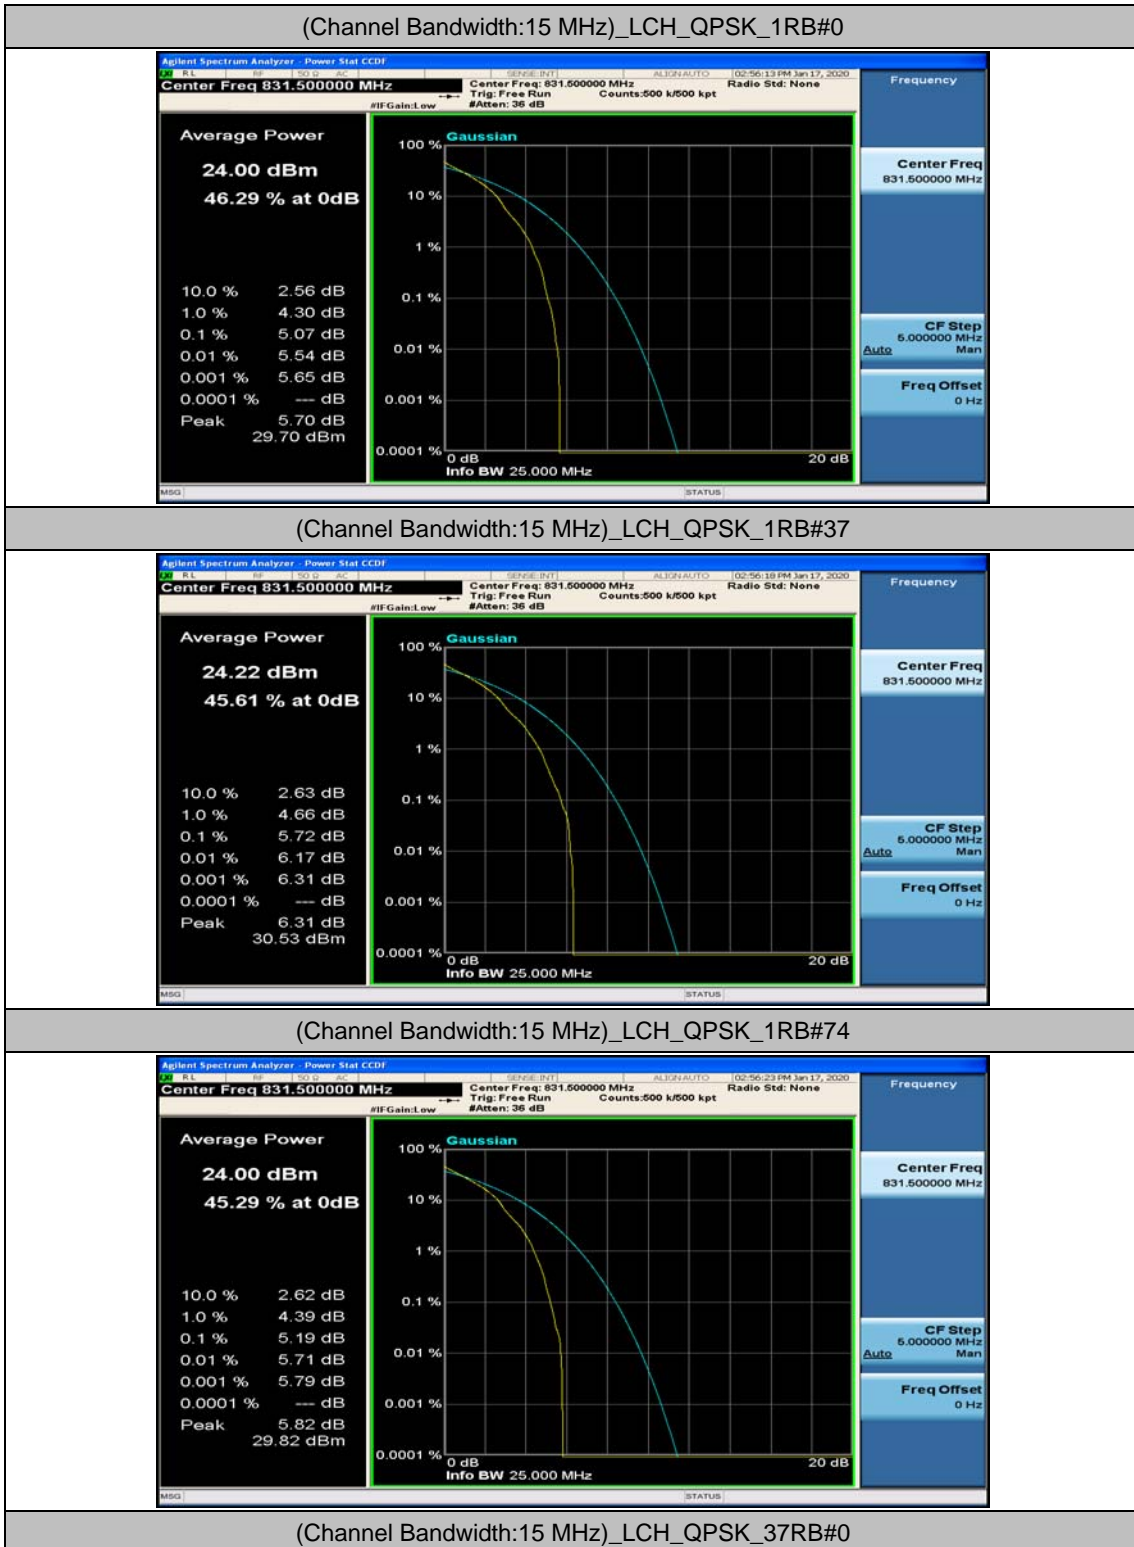

Channel Bandwidth: 10 MHz_HCH_16QAM_1RB#49

Channel Bandwidth: 10 MHz_HCH_16QAM_25RB#0

Channel Bandwidth: 10 MHz_HCH_16QAM_25RB#12

Channel Bandwidth: 15 MHz

(Channel Bandwidth:15 MHz)_LCH_QPSK_37RB#18

(Channel Bandwidth:15 MHz)_LCH_QPSK_37RB#38