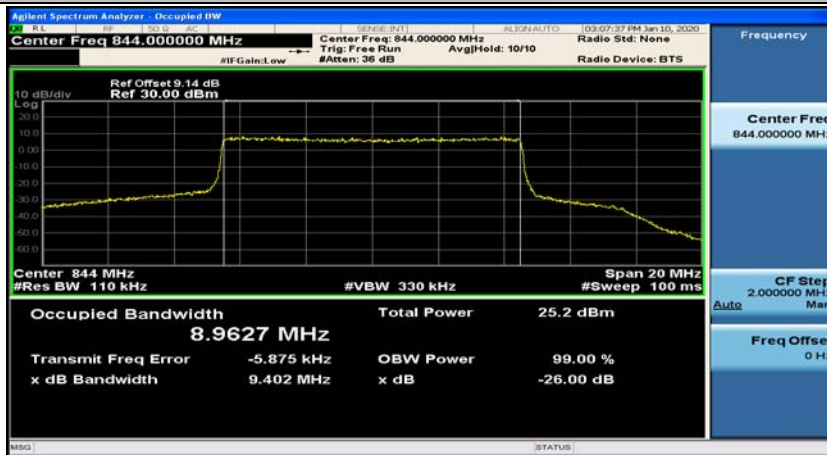

Channel Bandwidth: 10 MHz_HCH_QPSK_50RB#0