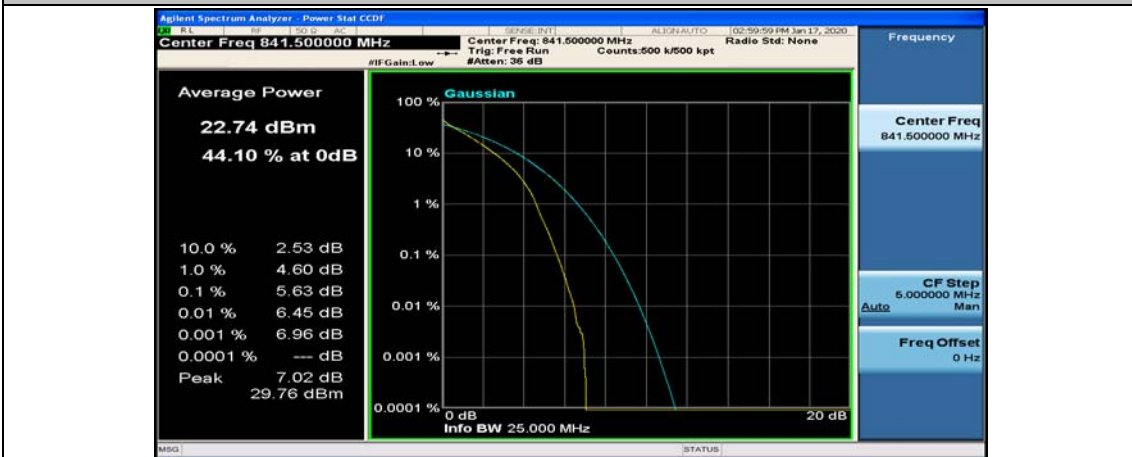

(Channel Bandwidth:15 MHz)_HCH_QPSK_37RB#0