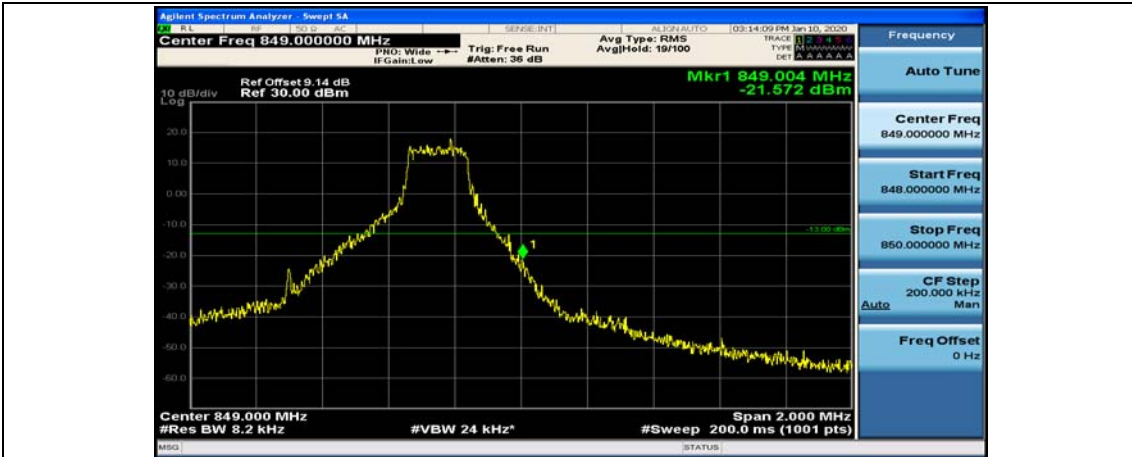

(Channel Bandwidth: 1.4 MHz)_HCH_QPSK_3RB#0