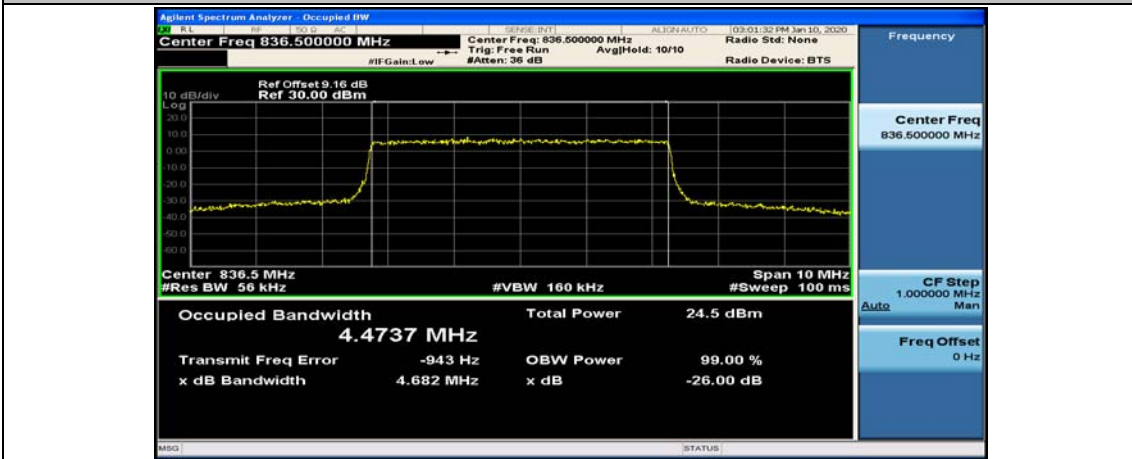

(Channel Bandwidth: 5 MHz)_MCH_16QAM_25RB#0