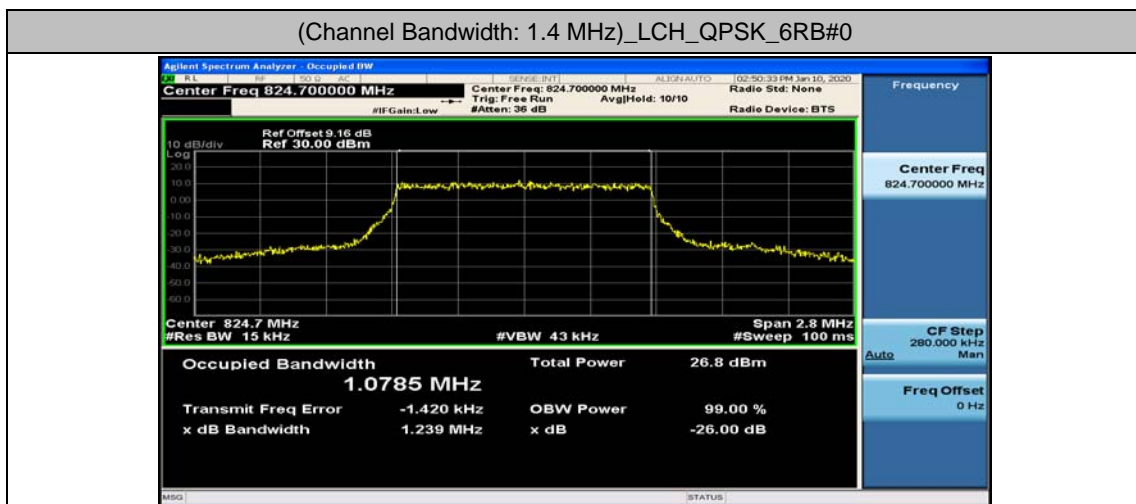

Channel Bandwidth: 10 MHz

Channel Bandwidth: 10 MHz						
Modulation	Channel	RB Configuration		Occupied Bandwidth (MHz)	26dB Bandwidth (MHz)	Verdict
		Size	Offset			
QPSK	LCH	50	0	8.9462	9.401	PASS
	MCH	50	0	8.9336	9.350	PASS
	HCH	50	0	8.9627	9.402	PASS
16QAM	LCH	50	0	8.9410	9.379	PASS
	MCH	50	0	8.9379	9.324	PASS
	HCH	50	0	8.9358	9.348	PASS

Channel Bandwidth: 15 MHz

Channel Bandwidth: 15 MHz						
Modulation	Channel	RB Configuration		Occupied Bandwidth (MHz)	26dB Bandwidth (MHz)	Verdict
		Size	Offset			
QPSK	LCH	75	0	13.428	13.98	PASS
	MCH	75	0	13.396	14.03	PASS
	HCH	75	0	13.393	13.96	PASS
16QAM	LCH	75	0	13.430	13.98	PASS
	MCH	75	0	13.384	14.02	PASS
	HCH	75	0	13.397	13.98	PASS

Test Graphs

Channel Bandwidth: 1.4 MHz