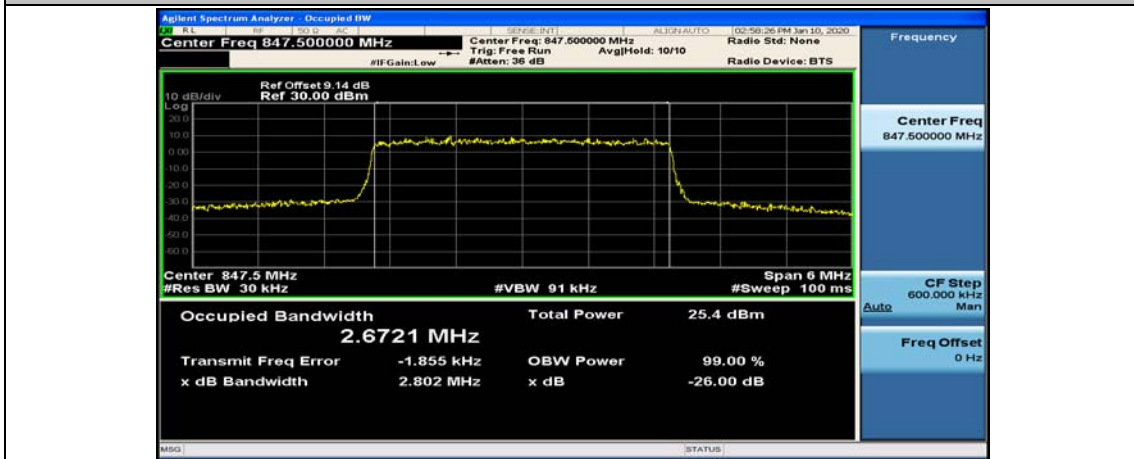

(Channel Bandwidth: 3 MHz)_HCH_16QAM_15RB#0