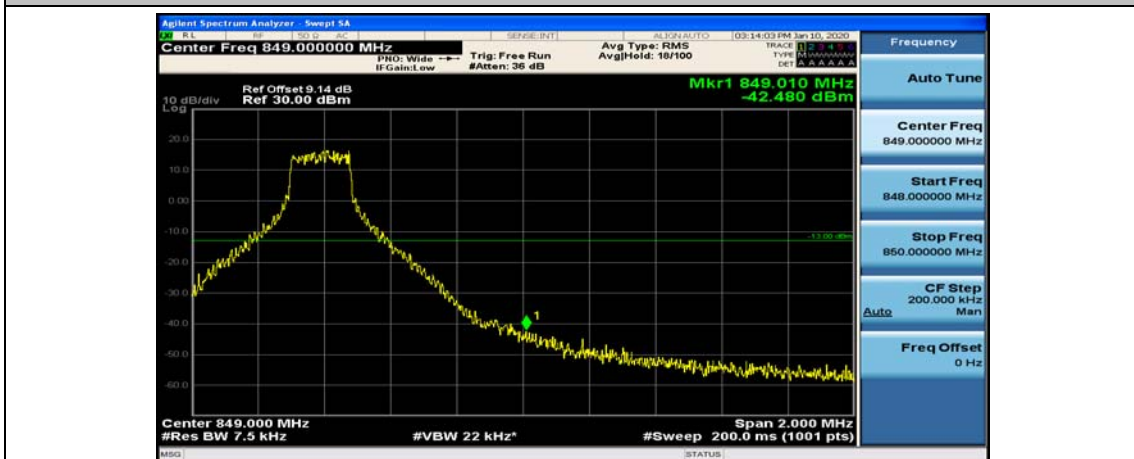

(Channel Bandwidth: 1.4 MHz)_HCH_QPSK_1RB#5