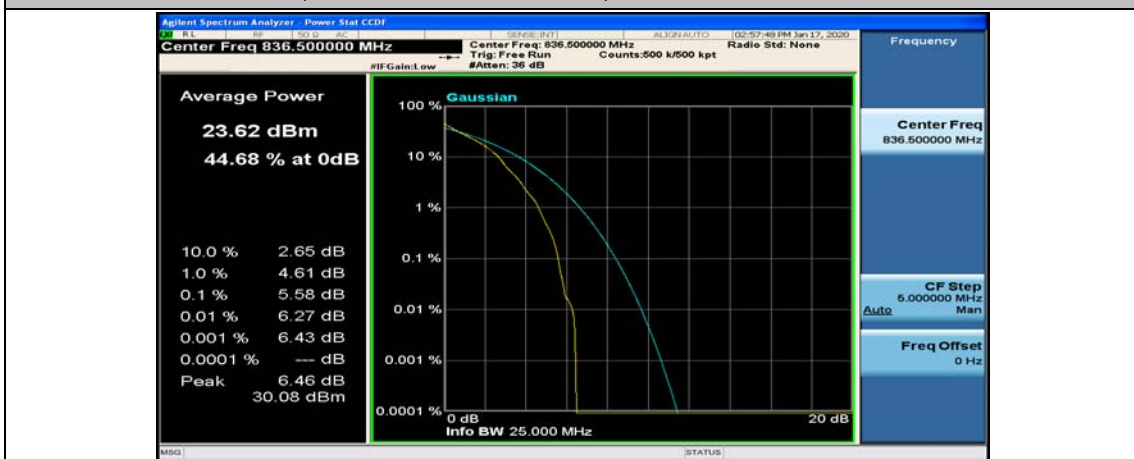

(Channel Bandwidth:15 MHz)_MCH_QPSK_1RB#0