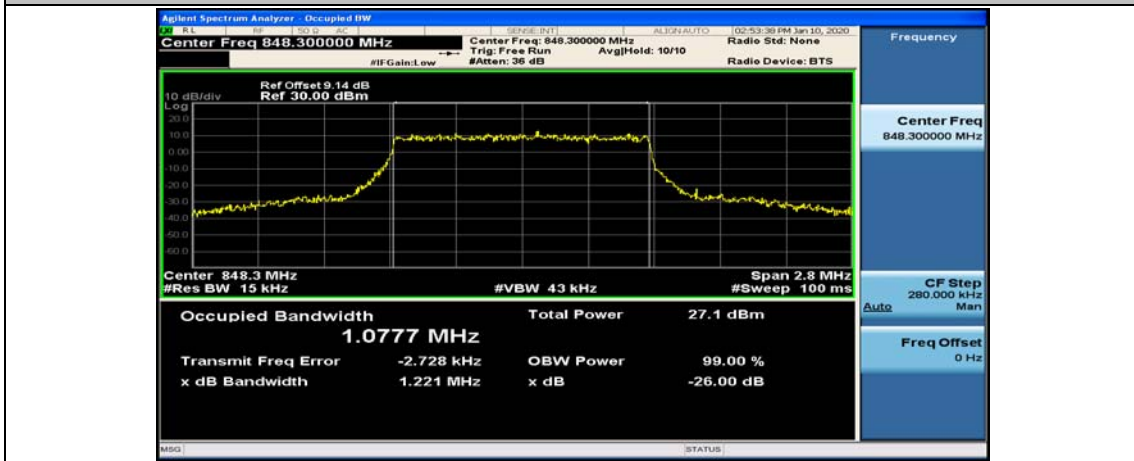

Test Graphs

Channel Bandwidth: 1.4 MHz

(Channel Bandwidth: 1.4 MHz)_MCH_QPSK_6RB#0

(Channel Bandwidth: 1.4 MHz)_HCH_QPSK_6RB#0

(Channel Bandwidth: 1.4 MHz)_LCH_16QAM_6RB#0

(Channel Bandwidth: 1.4 MHz)_MCH_16QAM_6RB#0