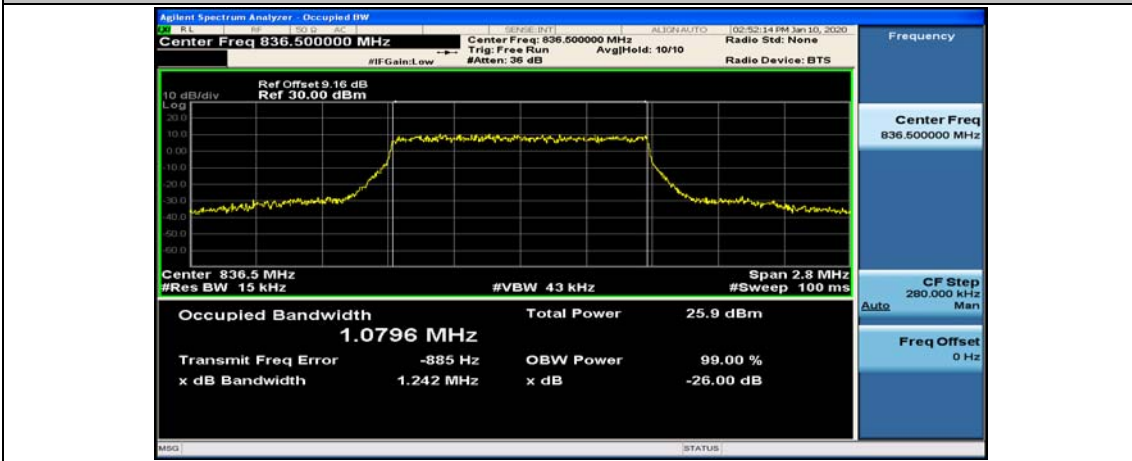

Test Graphs

Channel Bandwidth: 1.4 MHz

(Channel Bandwidth: 1.4 MHz)_MCH_QPSK_6RB#0

(Channel Bandwidth: 1.4 MHz)_HCH_QPSK_6RB#0

(Channel Bandwidth: 1.4 MHz)_LCH_16QAM_6RB#0

(Channel Bandwidth: 1.4 MHz)_MCH_16QAM_6RB#0