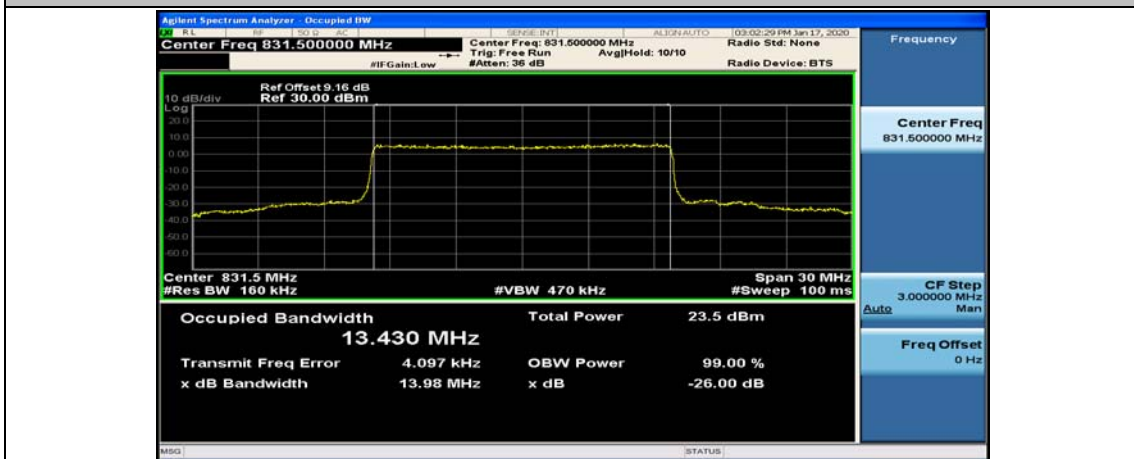

(Channel Bandwidth:15 MHz)_LCH_16QAM_75RB#0