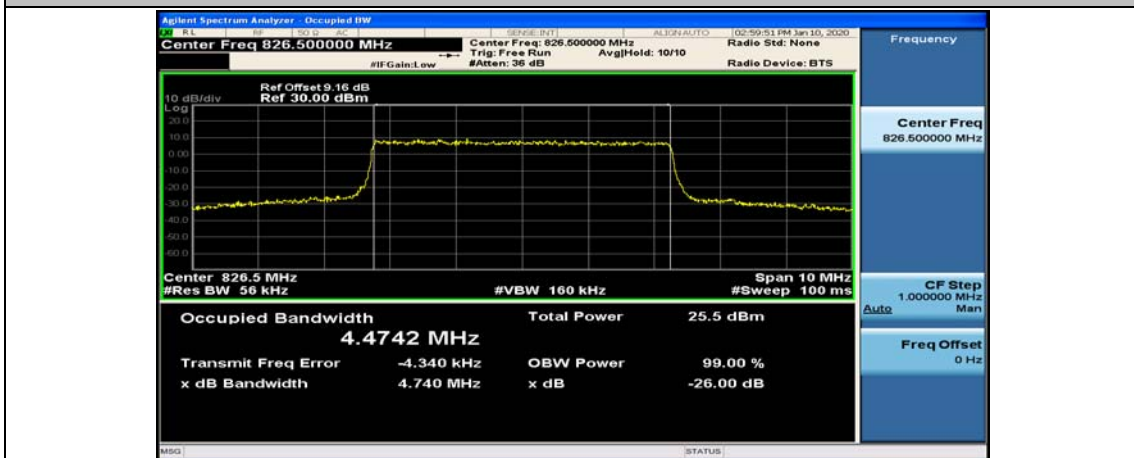

(Channel Bandwidth: 3 MHz)_MCH_16QAM_15RB#0

(Channel Bandwidth: 3 MHz)_HCH_16QAM_15RB#0

Channel Bandwidth: 5 MHz

(Channel Bandwidth: 5 MHz)_LCH_QPSK_25RB#0

(Channel Bandwidth: 5 MHz)_MCH_QPSK_25RB#0

(Channel Bandwidth: 5 MHz)_HCH_QPSK_25RB#0