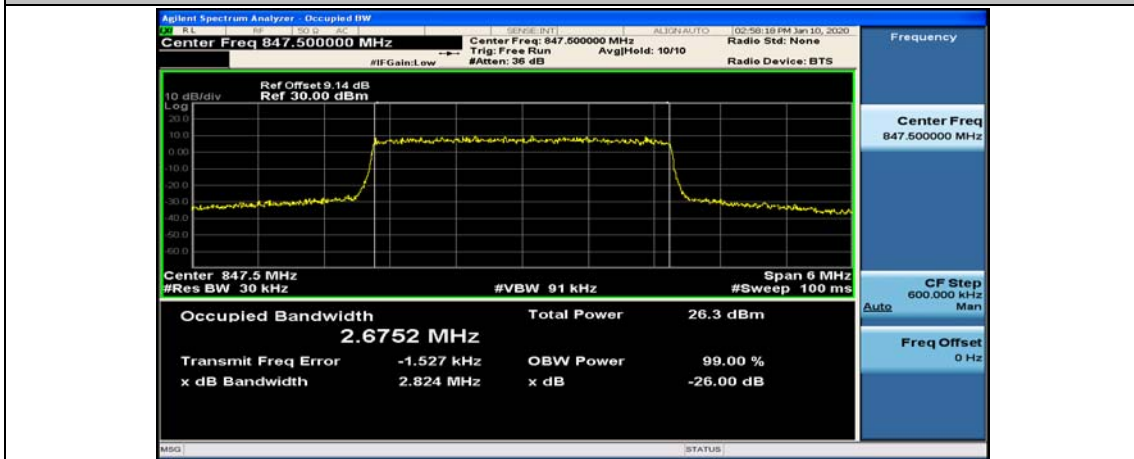

(Channel Bandwidth: 1.4 MHz)_HCH_16QAM_6RB#0

Channel Bandwidth: 3 MHz

(Channel Bandwidth: 3 MHz)_LCH_QPSK_15RB#0

(Channel Bandwidth: 3 MHz)_MCH_QPSK_15RB#0

(Channel Bandwidth: 3 MHz)_HCH_QPSK_15RB#0

(Channel Bandwidth: 3 MHz)_LCH_16QAM_15RB#0