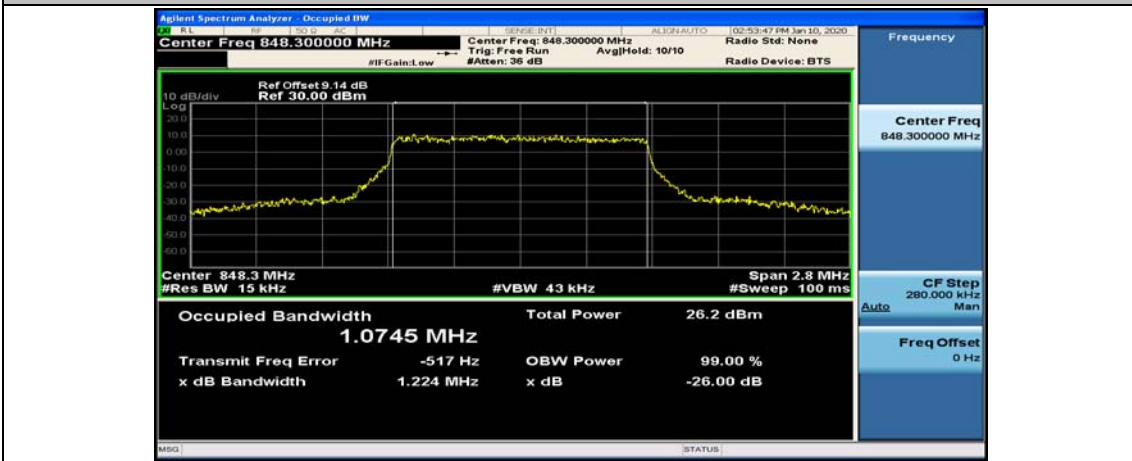

(Channel Bandwidth: 1.4 MHz)_HCH_16QAM_6RB#0