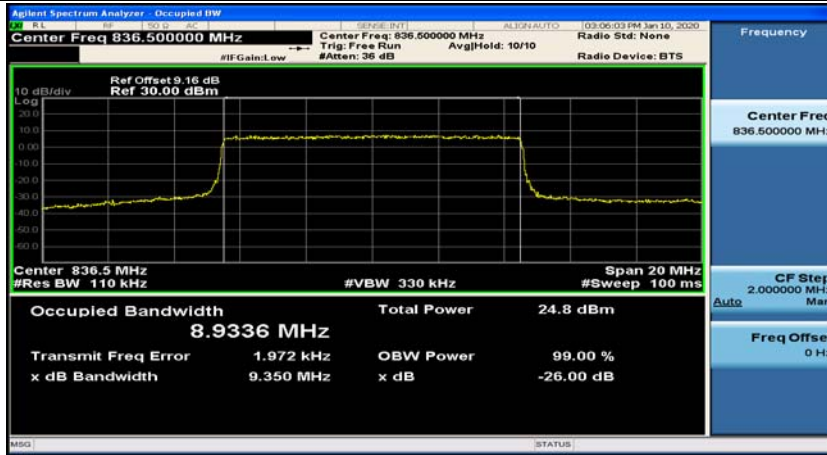

(Channel Bandwidth: 5 MHz)_LCH_16QAM_25RB#0

(Channel Bandwidth: 5 MHz)_MCH_16QAM_25RB#0

(Channel Bandwidth: 5 MHz)_HCH_16QAM_25RB#0

Channel Bandwidth: 10 MHz

Channel Bandwidth: 10 MHz_LCH_QPSK_50RB#0

Channel Bandwidth: 10 MHz_MCH_QPSK_50RB#0