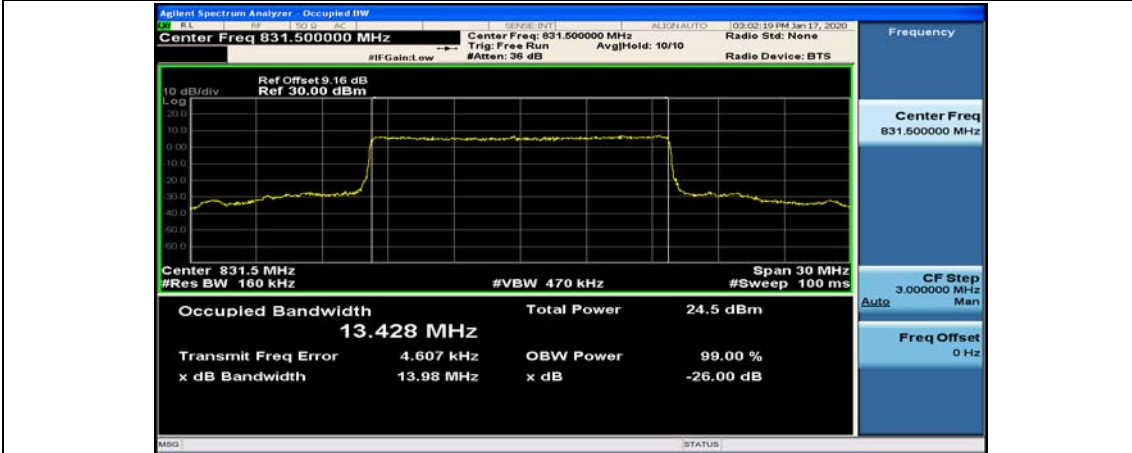

Channel Bandwidth: 10 MHz_HCH_QPSK_50RB#0

Channel Bandwidth: 10 MHz_LCH_16QAM_50RB#0

Channel Bandwidth: 10 MHz_MCH_16QAM_50RB#0

Channel Bandwidth: 10 MHz_HCH_16QAM_50RB#0

Channel Bandwidth: 15 MHz

(Channel Bandwidth:15 MHz)_LCH_QPSK_75RB#0