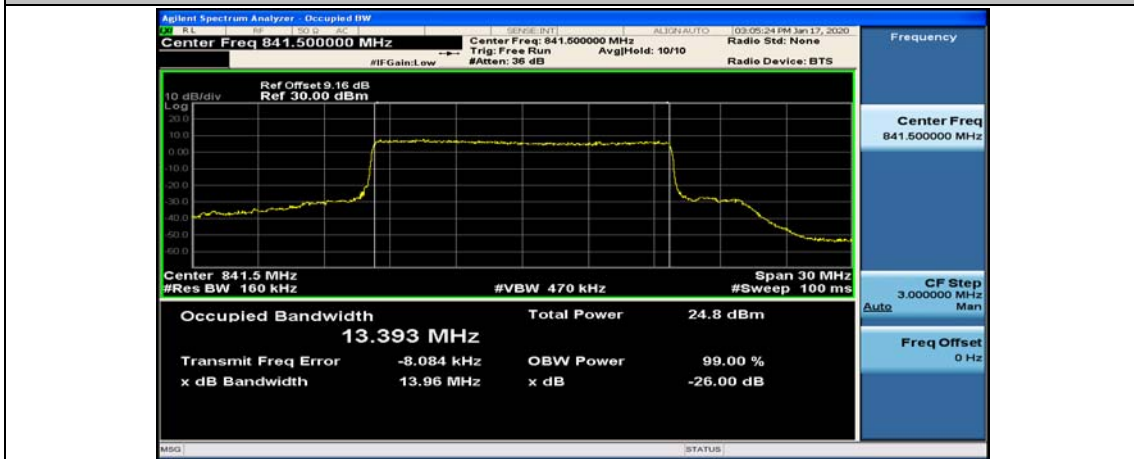

(Channel Bandwidth:15 MHz)_HCH_QPSK_75RB#0