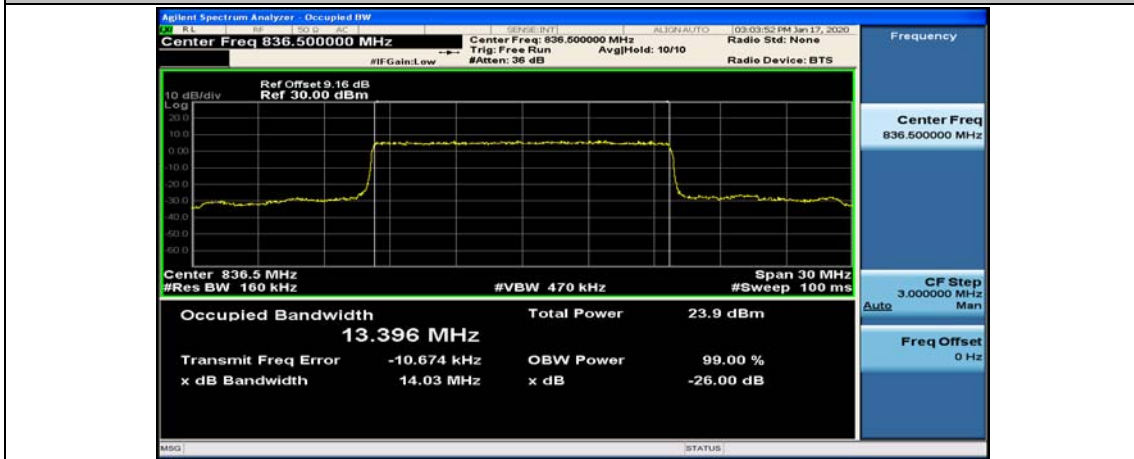

(Channel Bandwidth:15 MHz)_MCH_QPSK_75RB#0