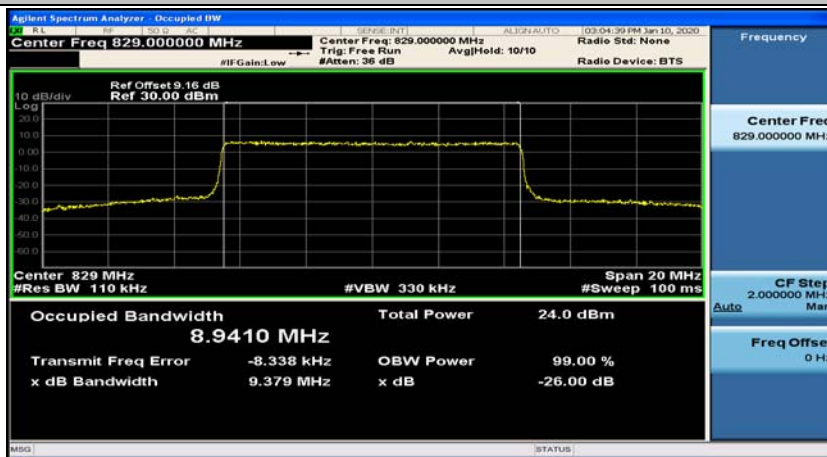

Channel Bandwidth: 10 MHz_LCH_16QAM_50RB#0