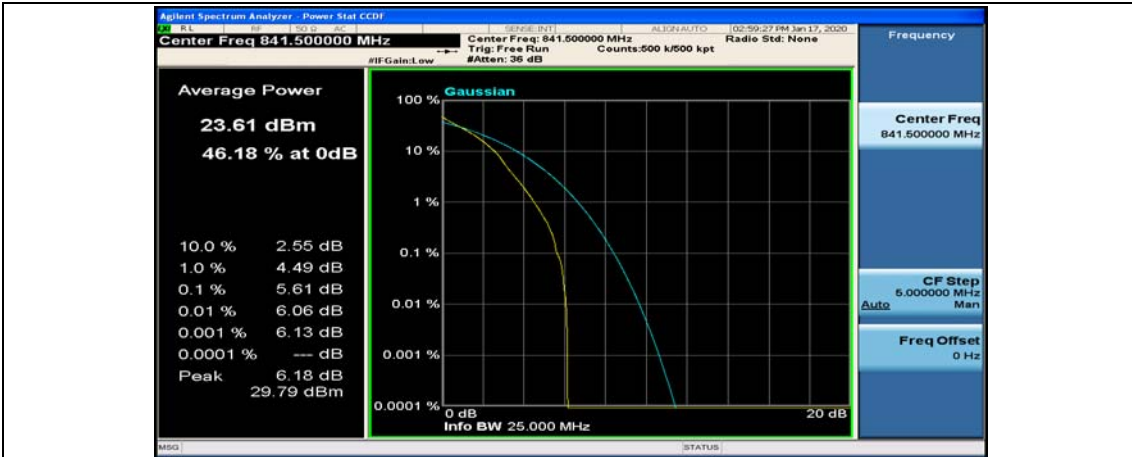

(Channel Bandwidth:15 MHz)_MCH_QPSK_37RB#18

(Channel Bandwidth:15 MHz)_MCH_QPSK_37RB#38

(Channel Bandwidth:15 MHz)_MCH_QPSK_75RB#0

(Channel Bandwidth:15 MHz)_HCH_QPSK_1RB#0

(Channel Bandwidth:15 MHz)_HCH_QPSK_1RB#37