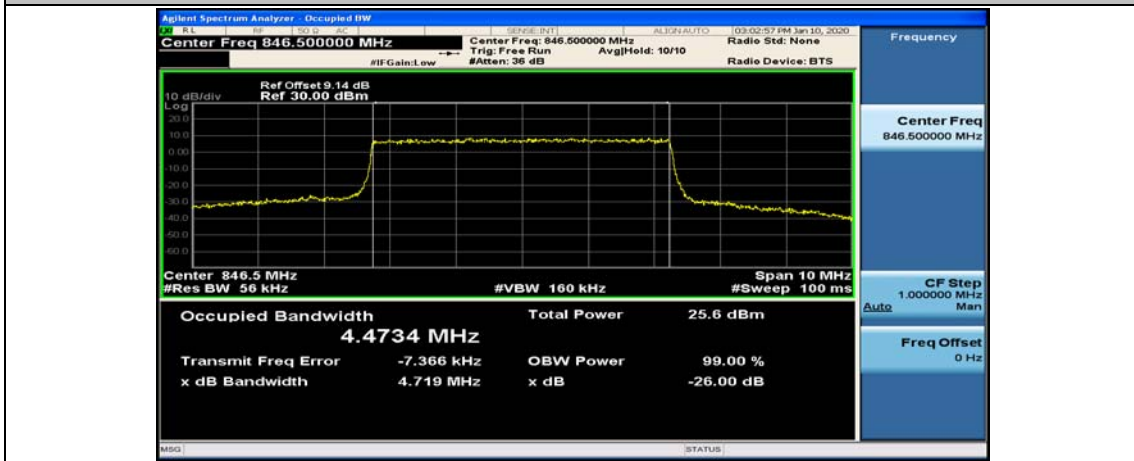

(Channel Bandwidth: 3 MHz)_MCH_16QAM_15RB#0

(Channel Bandwidth: 3 MHz)_HCH_16QAM_15RB#0

Channel Bandwidth: 5 MHz

(Channel Bandwidth: 5 MHz)_LCH_QPSK_25RB#0

(Channel Bandwidth: 5 MHz)_MCH_QPSK_25RB#0

(Channel Bandwidth: 5 MHz)_HCH_QPSK_25RB#0