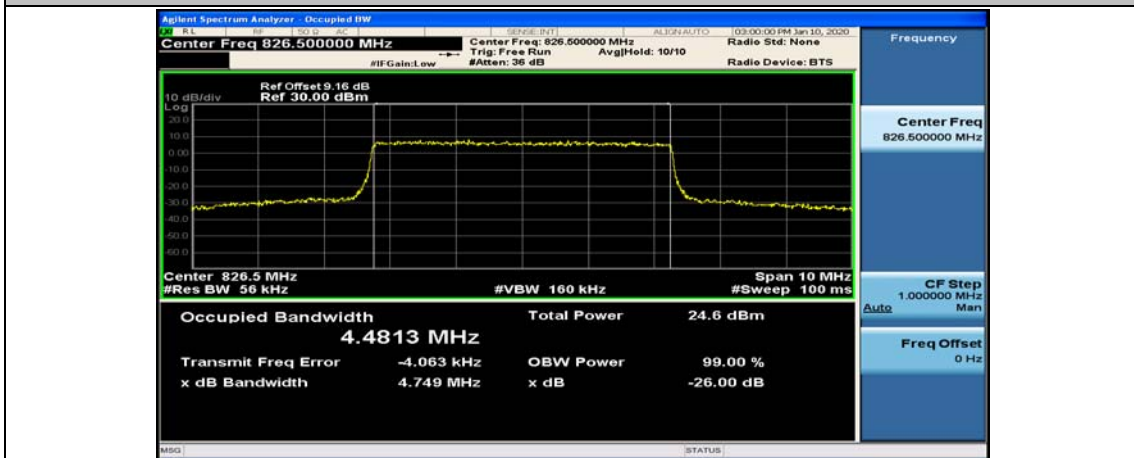

(Channel Bandwidth: 5 MHz)_LCH_16QAM_25RB#0