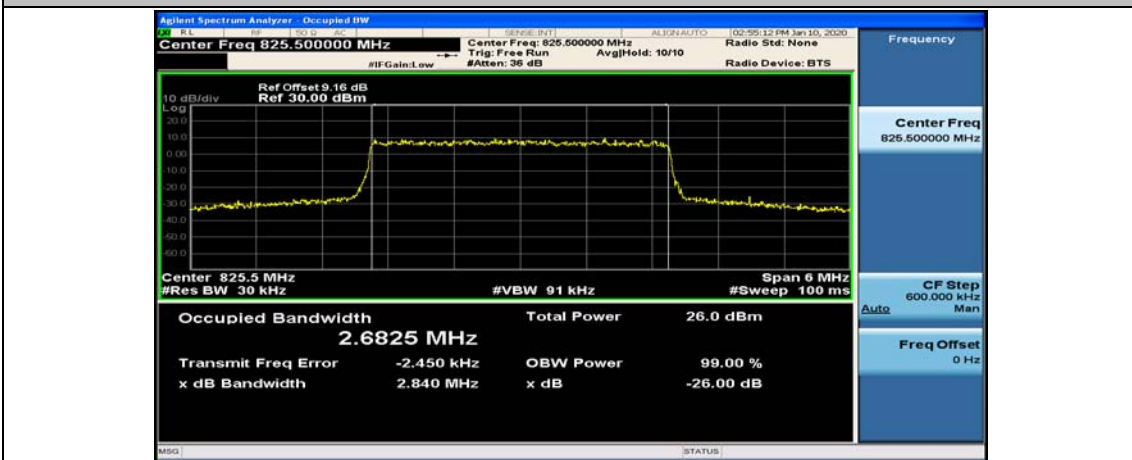

Channel Bandwidth: 3 MHz

(Channel Bandwidth: 3 MHz)_LCH_QPSK_15RB#0