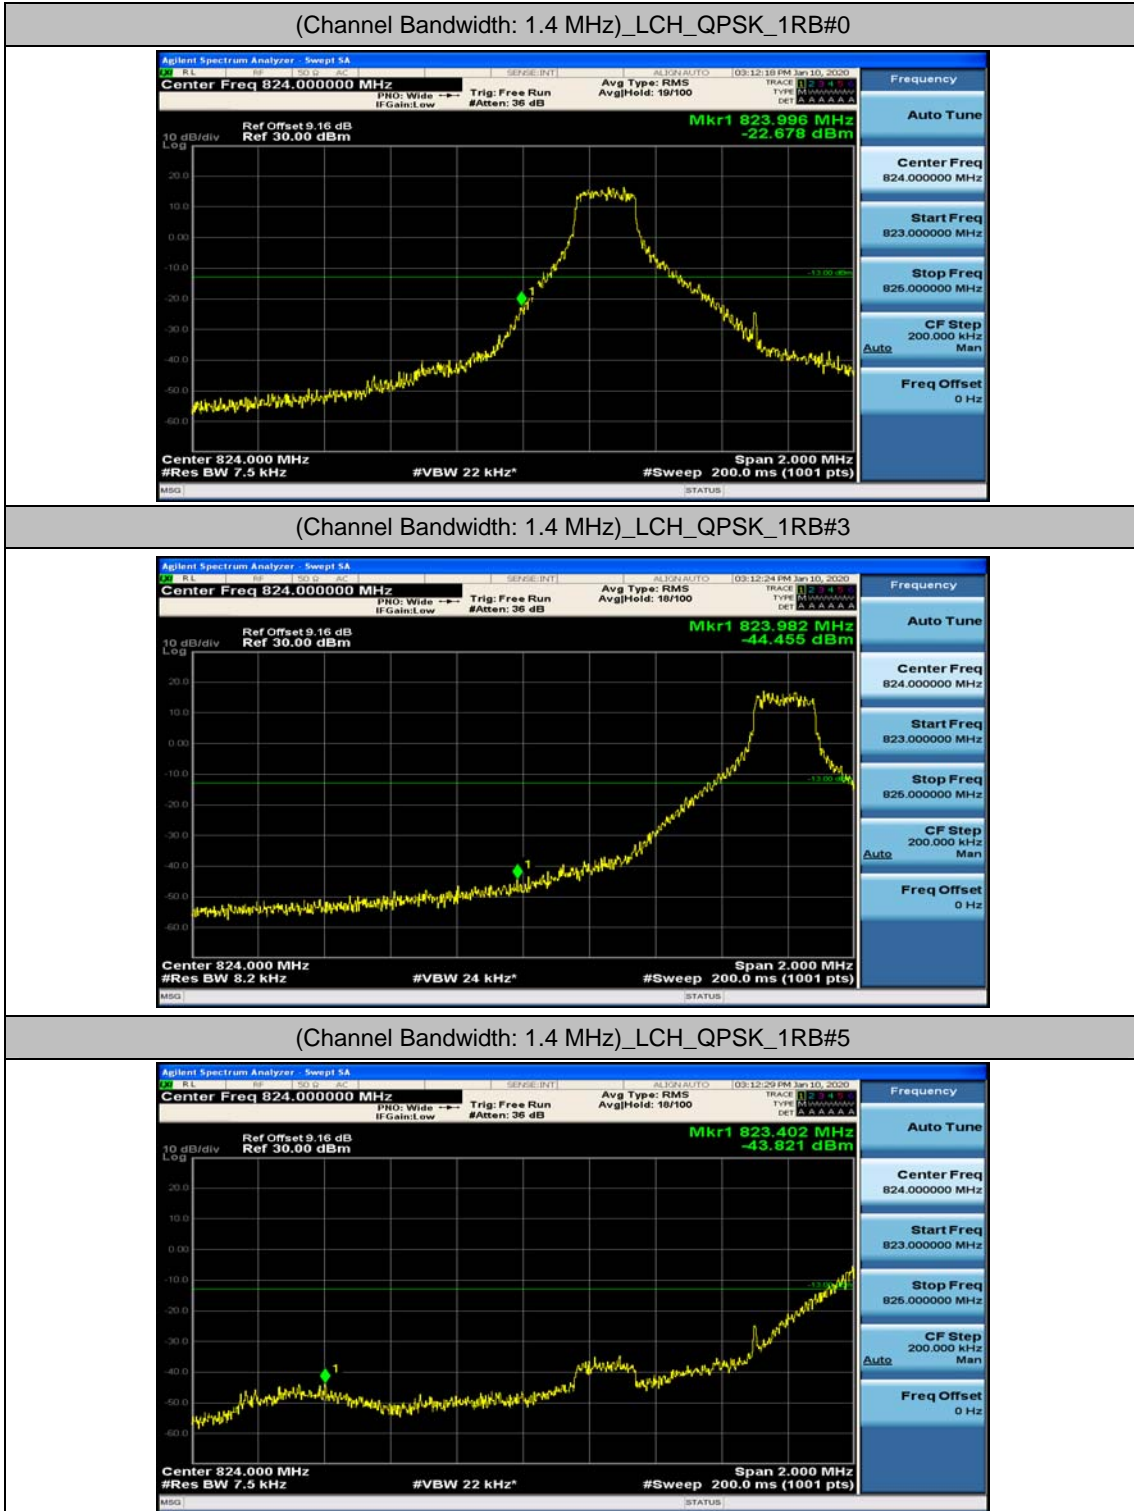

(Channel Bandwidth:15 MHz)_MCH_QPSK_75RB#0

(Channel Bandwidth:15 MHz)_HCH_QPSK_75RB#0

(Channel Bandwidth:15 MHz)_LCH_16QAM_75RB#0

(Channel Bandwidth:15 MHz)_MCH_16QAM_75RB#0

(Channel Bandwidth:15 MHz)_HCH_16QAM_75RB#0

Appendix D: Band Edge

Test Graphs

Channel Bandwidth: 1.4 MHz

(Channel Bandwidth: 1.4 MHz)_LCH_QPSK_3RB#0

(Channel Bandwidth: 1.4 MHz)_LCH_QPSK_3RB#2

(Channel Bandwidth: 1.4 MHz)_LCH_QPSK_3RB#3

(Channel Bandwidth: 1.4 MHz)_LCH_QPSK_6RB#0