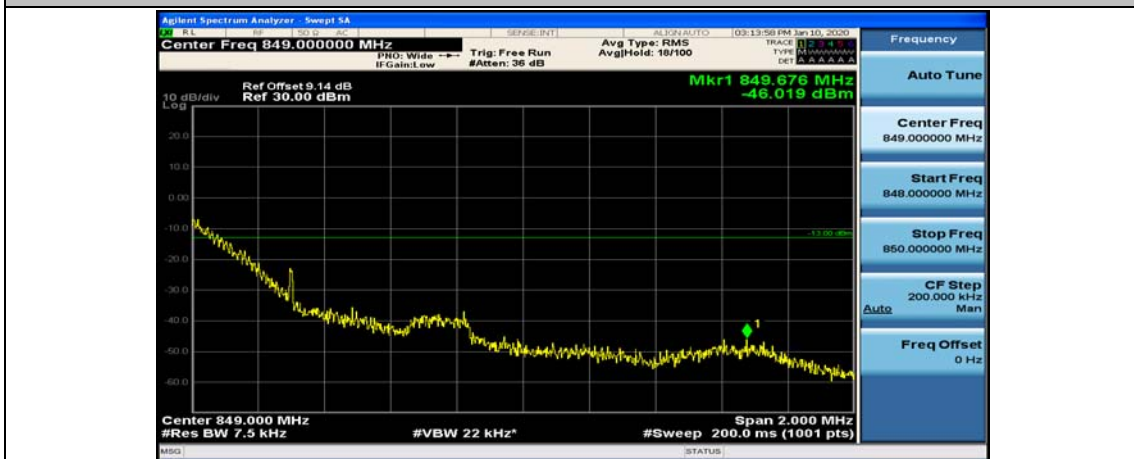

(Channel Bandwidth: 1.4 MHz)_HCH_QPSK_1RB#0

(Channel Bandwidth: 1.4 MHz)_HCH_QPSK_1RB#3