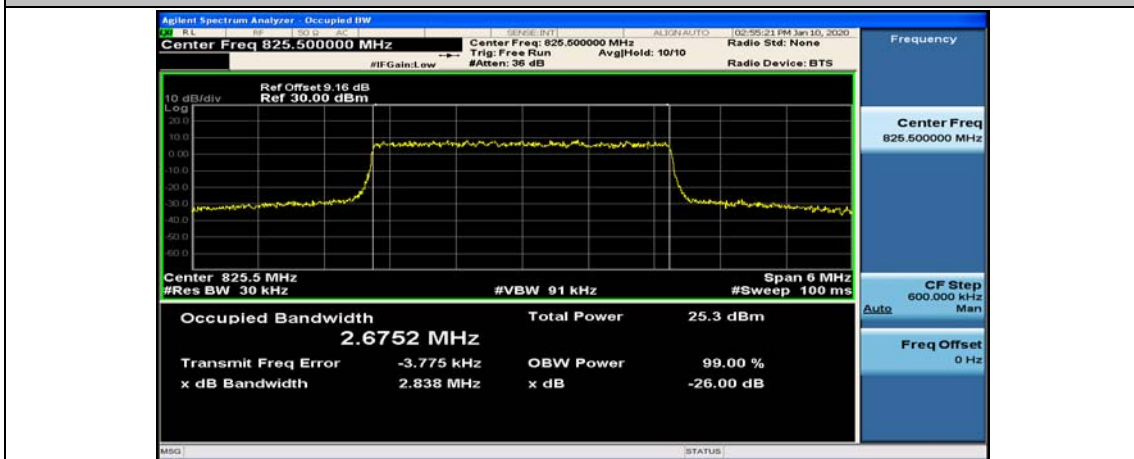

(Channel Bandwidth: 1.4 MHz)_HCH_16QAM_6RB#0

Channel Bandwidth: 3 MHz

(Channel Bandwidth: 3 MHz)_LCH_QPSK_15RB#0

(Channel Bandwidth: 3 MHz)_MCH_QPSK_15RB#0

(Channel Bandwidth: 3 MHz)_HCH_QPSK_15RB#0

(Channel Bandwidth: 3 MHz)_LCH_16QAM_15RB#0