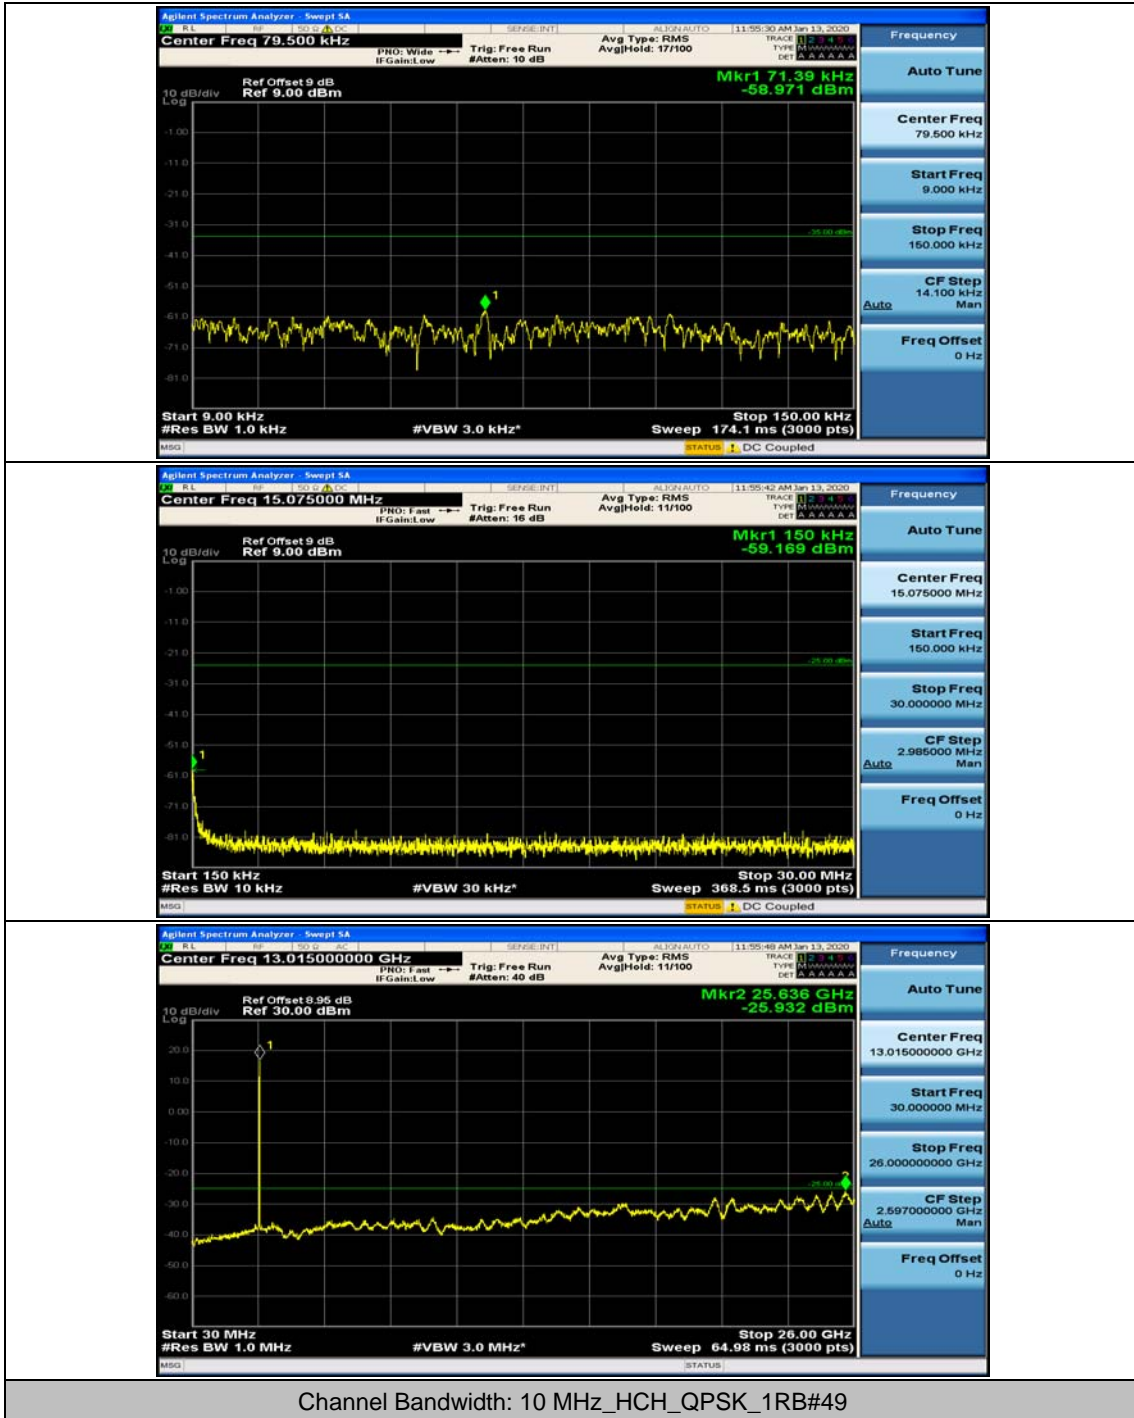

(Channel Bandwidth: 5 MHz)_HCH_16QAM_1RB#12

Channel Bandwidth: 10 MHz

Channel Bandwidth: 10 MHz_MCH_QPSK_1RB#0

Channel Bandwidth: 10 MHz_MCH_QPSK_1RB#24

Channel Bandwidth: 10 MHz_HCH_QPSK_1RB#0

Channel Bandwidth: 10 MHz_HCH_QPSK_1RB#24

Channel Bandwidth: 10 MHz_LCH_16QAM_1RB#0

Channel Bandwidth: 10 MHz_LCH_16QAM_1RB#24

Channel Bandwidth: 10 MHz_MCH_16QAM_1RB#0

Channel Bandwidth: 10 MHz_MCH_16QAM_1RB#24