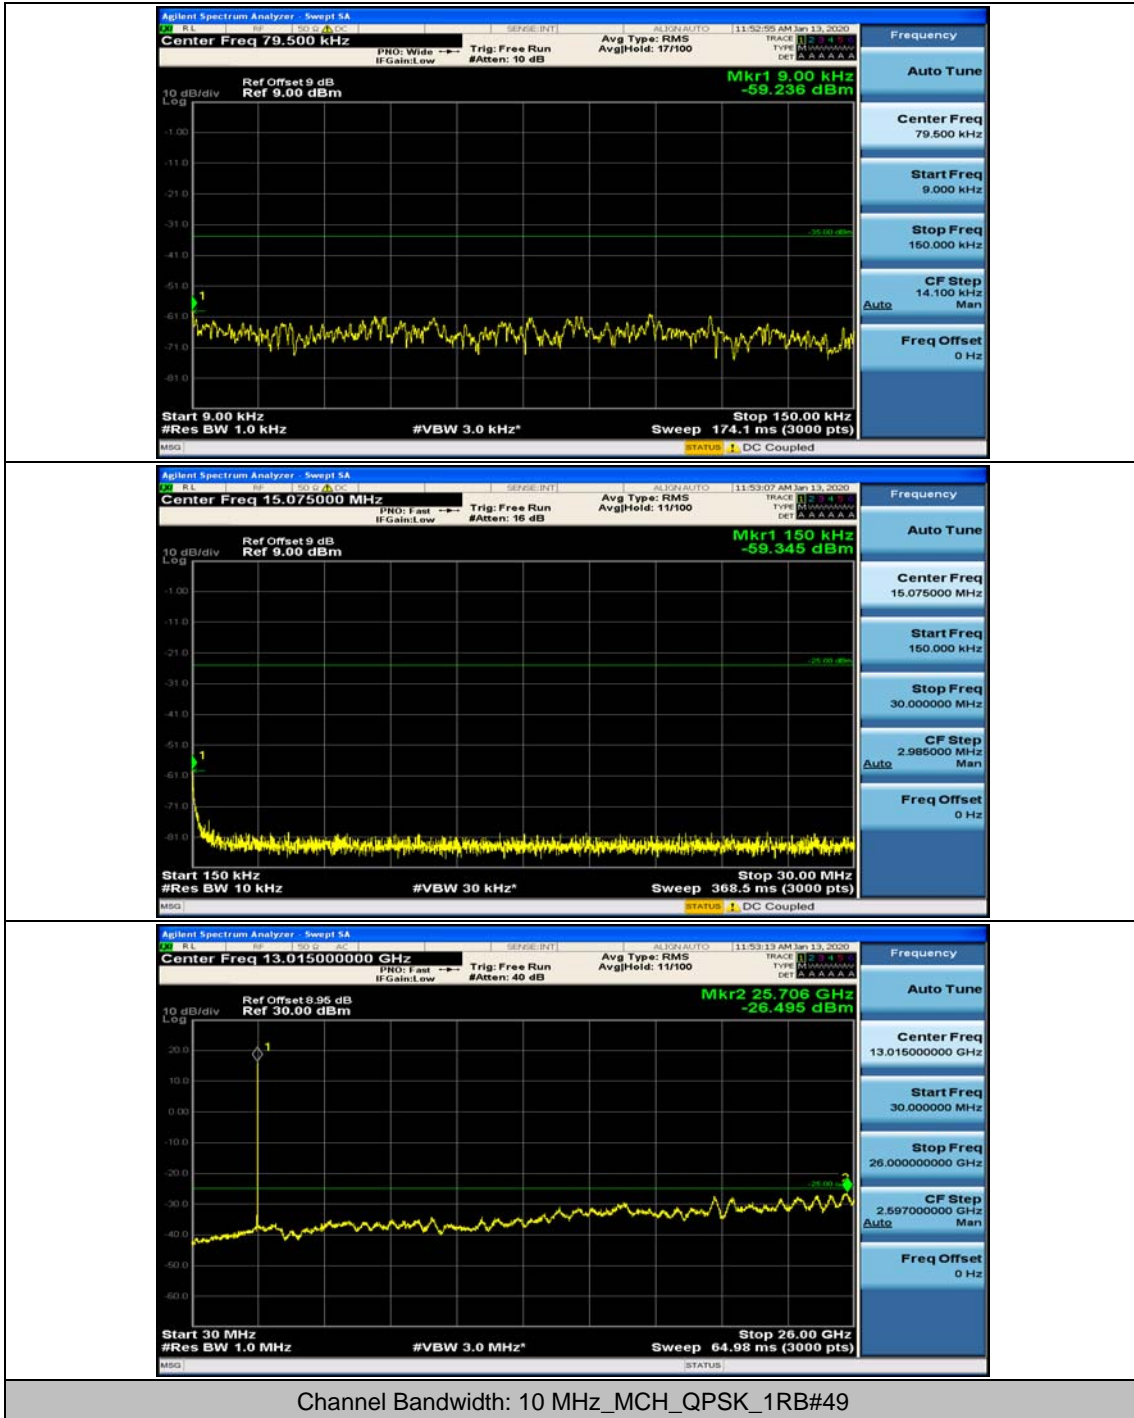

(Channel Bandwidth: 5 MHz)_HCH_16QAM_1RB#12

Channel Bandwidth: 10 MHz

Channel Bandwidth: 10 MHz_MCH_QPSK_1RB#0

Channel Bandwidth: 10 MHz_MCH_QPSK_1RB#24

Channel Bandwidth: 10 MHz_HCH_QPSK_1RB#0

Channel Bandwidth: 10 MHz_HCH_QPSK_1RB#24

Channel Bandwidth: 10 MHz_LCH_16QAM_1RB#0

Channel Bandwidth: 10 MHz_LCH_16QAM_1RB#24

Channel Bandwidth: 10 MHz_MCH_16QAM_1RB#0

Channel Bandwidth: 10 MHz_MCH_16QAM_1RB#24