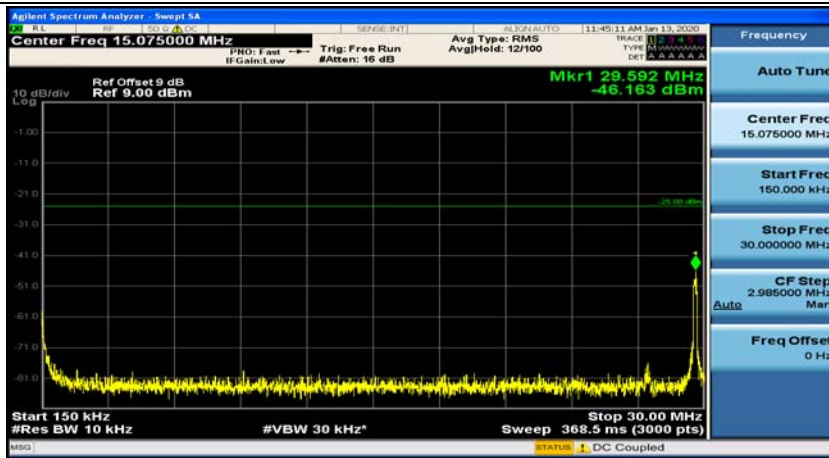

Appendix E: Conducted Spurious Emission

Test Graphs

Channel Bandwidth: 5 MHz

(Channel Bandwidth: 5 MHz)_MCH_QPSK_1RB#0

(Channel Bandwidth: 5 MHz)_MCH_QPSK_1RB#12

(Channel Bandwidth: 5 MHz)_HCH_QPSK_1RB#0

(Channel Bandwidth: 5 MHz)_HCH_QPSK_1RB#12