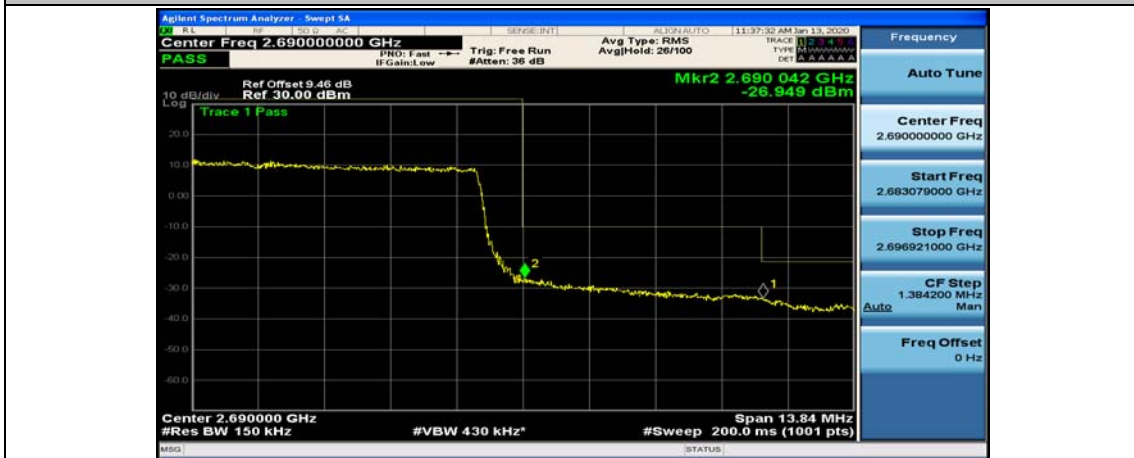

(Channel Bandwidth:15 MHz)_HCH_16QAM_1RB#37

(Channel Bandwidth:15 MHz)_HCH_16QAM_1RB#74

(Channel Bandwidth:15 MHz)_HCH_16QAM_37RB#0

(Channel Bandwidth:15 MHz)_HCH_16QAM_37RB#18

(Channel Bandwidth:15 MHz)_HCH_16QAM_37RB#38

(Channel Bandwidth:15 MHz)_HCH_16QAM_75RB#0

Channel Bandwidth: 20 MHz

(Channel Bandwidth:20 MHz)_LCH_QPSK_50RB#25

(Channel Bandwidth:20 MHz)_LCH_QPSK_50RB#50

(Channel Bandwidth:20 MHz)_LCH_QPSK_100RB#0

(Channel Bandwidth:20 MHz)_HCH_QPSK_1RB#0