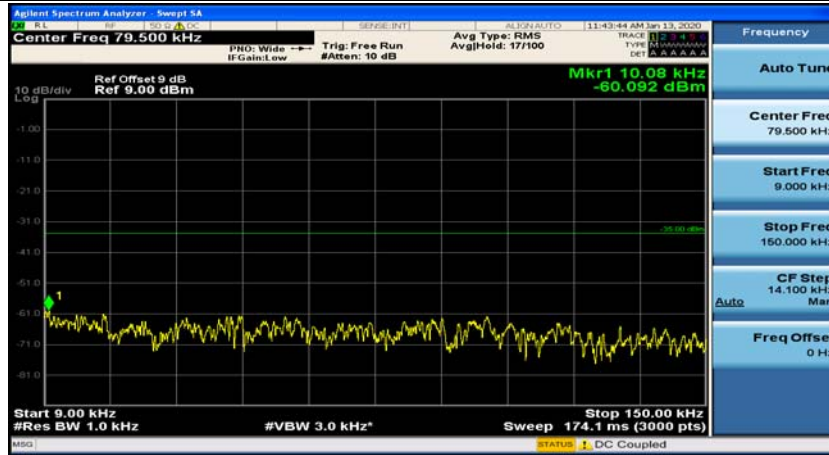

(Channel Bandwidth: 5 MHz)_LCH_16QAM_1RB#0