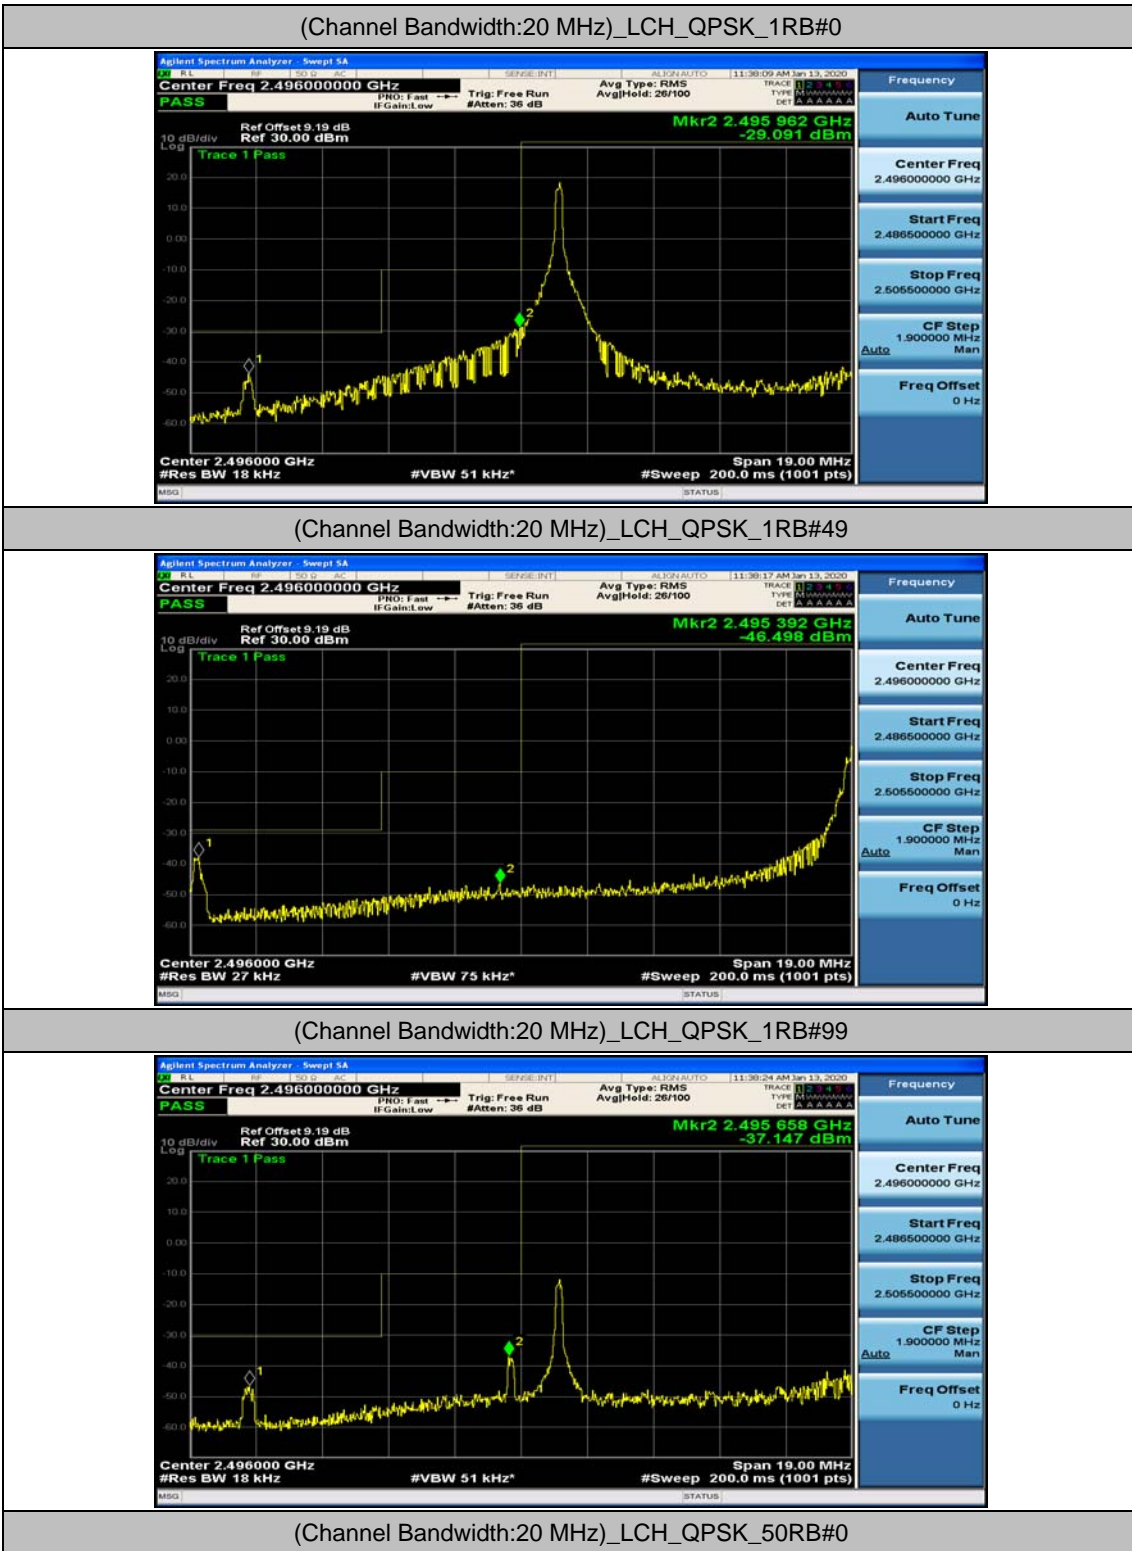

(Channel Bandwidth:15 MHz)_LCH_16QAM_37RB#0

(Channel Bandwidth:15 MHz)_LCH_16QAM_37RB#18

(Channel Bandwidth:15 MHz)_LCH_16QAM_37RB#38

(Channel Bandwidth:15 MHz)_LCH_16QAM_75RB#0

(Channel Bandwidth:15 MHz)_HCH_16QAM_1RB#0

(Channel Bandwidth:15 MHz)_HCH_16QAM_1RB#37

(Channel Bandwidth:15 MHz)_HCH_16QAM_1RB#74

(Channel Bandwidth:15 MHz)_HCH_16QAM_37RB#0

(Channel Bandwidth:15 MHz)_HCH_16QAM_37RB#18

(Channel Bandwidth:15 MHz)_HCH_16QAM_37RB#38

(Channel Bandwidth:15 MHz)_HCH_16QAM_75RB#0

Channel Bandwidth: 20 MHz

(Channel Bandwidth:20 MHz)_LCH_QPSK_50RB#25

(Channel Bandwidth:20 MHz)_LCH_QPSK_50RB#50

(Channel Bandwidth:20 MHz)_LCH_QPSK_100RB#0

(Channel Bandwidth:20 MHz)_HCH_QPSK_1RB#0