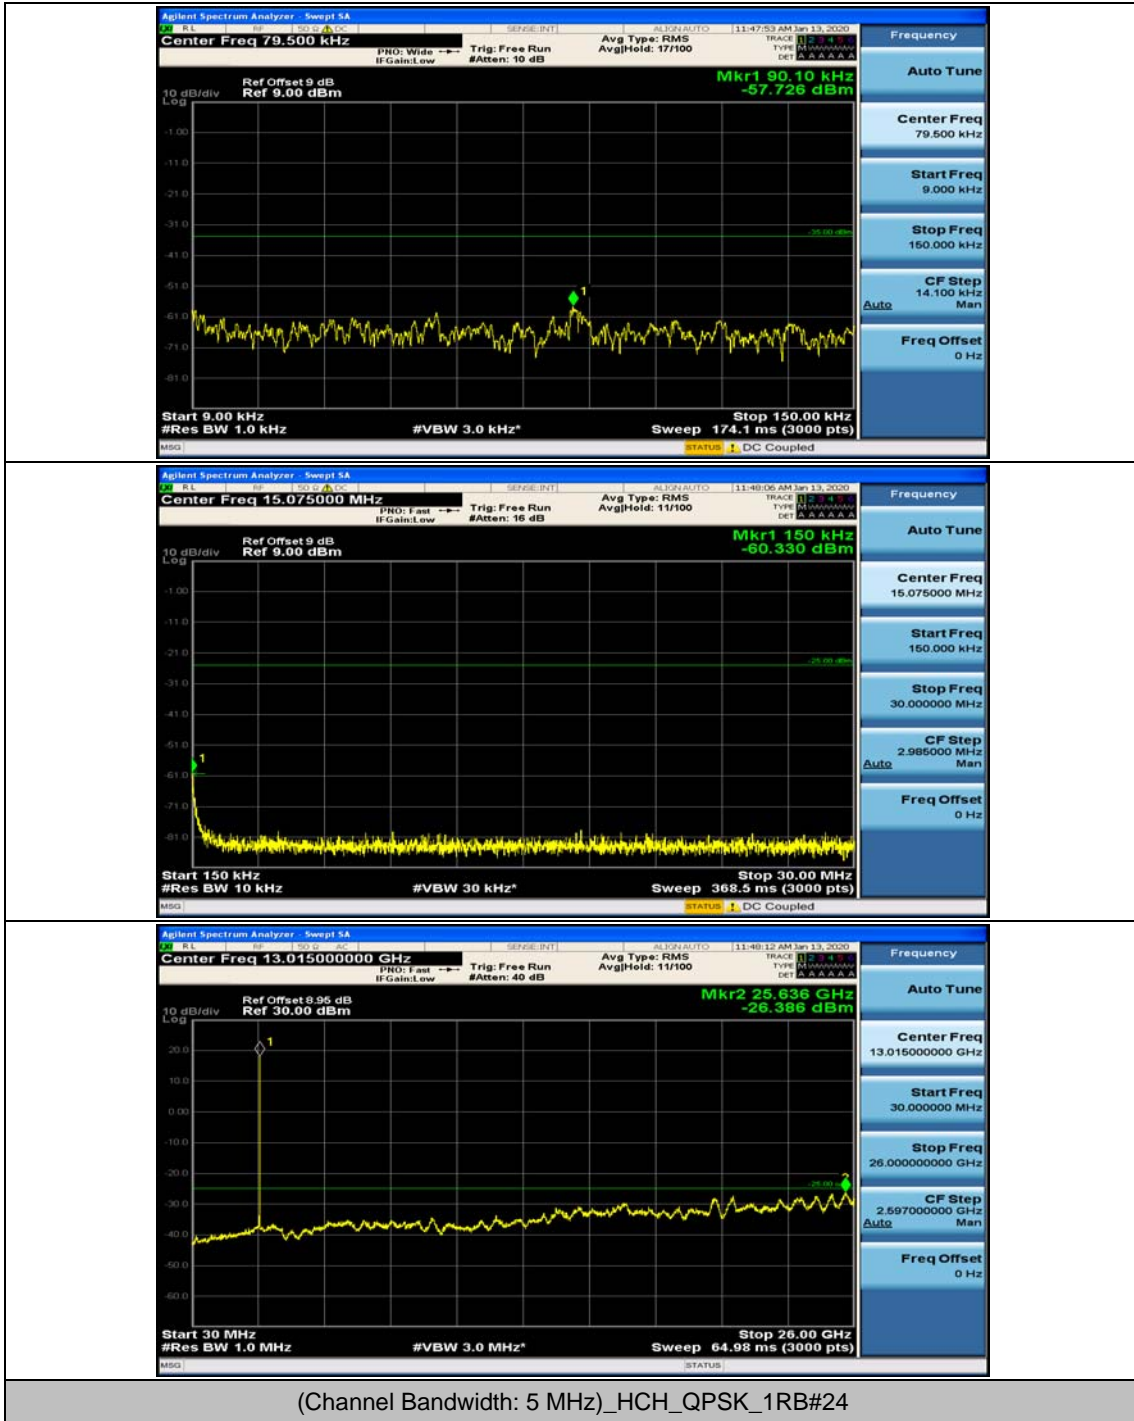

Appendix E: Conducted Spurious Emission

Test Graphs

Channel Bandwidth: 5 MHz

(Channel Bandwidth: 5 MHz)_MCH_QPSK_1RB#0

(Channel Bandwidth: 5 MHz)_MCH_QPSK_1RB#12

(Channel Bandwidth: 5 MHz)_HCH_QPSK_1RB#0

(Channel Bandwidth: 5 MHz)_HCH_QPSK_1RB#12