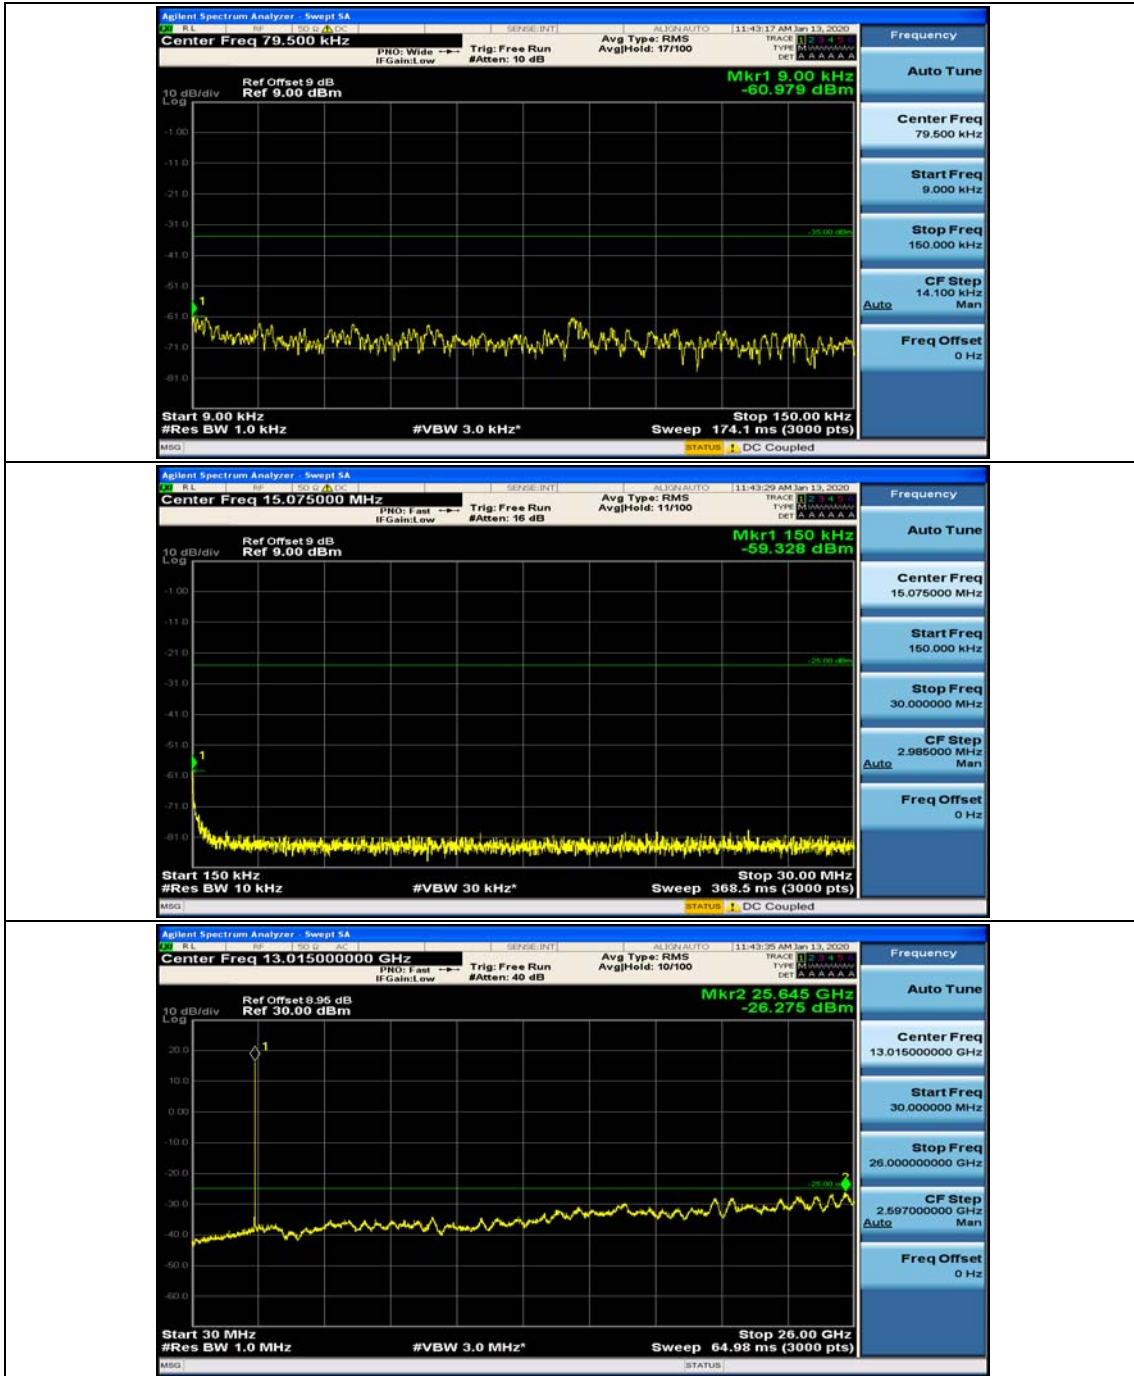

(Channel Bandwidth:20 MHz)_HCH_16QAM_1RB#99

(Channel Bandwidth:20 MHz)_HCH_16QAM_50RB#0

(Channel Bandwidth:20 MHz)_HCH_16QAM_50RB#25

(Channel Bandwidth:20 MHz)_HCH_16QAM_50RB#50

(Channel Bandwidth:20 MHz)_HCH_16QAM_100RB#0

Appendix E: Conducted Spurious Emission

Test Graphs

Channel Bandwidth: 5 MHz

(Channel Bandwidth: 5 MHz)_MCH_QPSK_1RB#0

(Channel Bandwidth: 5 MHz)_MCH_QPSK_1RB#12

(Channel Bandwidth: 5 MHz)_HCH_QPSK_1RB#0

(Channel Bandwidth: 5 MHz)_HCH_QPSK_1RB#12