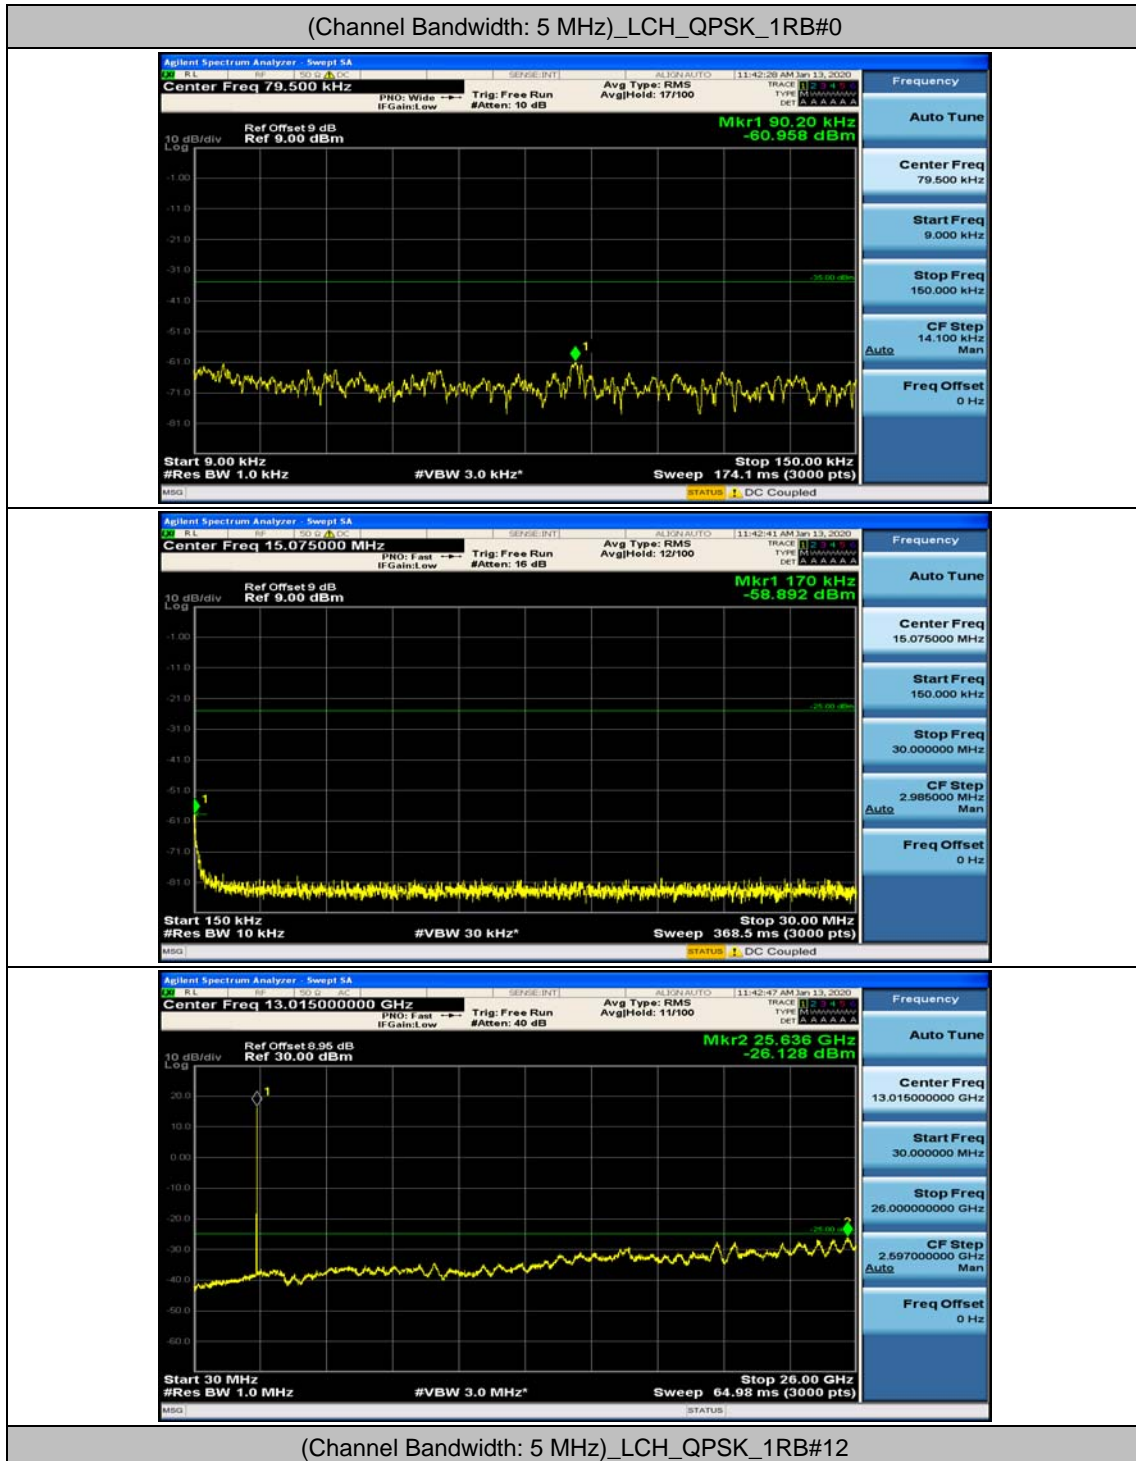

(Channel Bandwidth:20 MHz)_HCH_16QAM_1RB#99

(Channel Bandwidth:20 MHz)_HCH_16QAM_50RB#0

(Channel Bandwidth:20 MHz)_HCH_16QAM_50RB#25

(Channel Bandwidth:20 MHz)_HCH_16QAM_50RB#50

(Channel Bandwidth:20 MHz)_HCH_16QAM_100RB#0

Appendix E: Conducted Spurious Emission

Test Graphs

Channel Bandwidth: 5 MHz

(Channel Bandwidth: 5 MHz)_MCH_QPSK_1RB#0

(Channel Bandwidth: 5 MHz)_MCH_QPSK_1RB#12

(Channel Bandwidth: 5 MHz)_HCH_QPSK_1RB#0

(Channel Bandwidth: 5 MHz)_HCH_QPSK_1RB#12