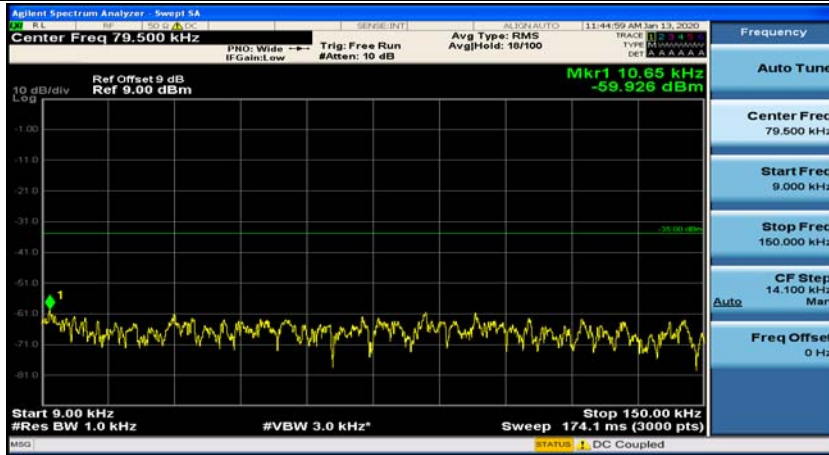

Appendix E: Conducted Spurious Emission

Test Graphs

Channel Bandwidth: 5 MHz

(Channel Bandwidth: 5 MHz)_MCH_QPSK_1RB#0

(Channel Bandwidth: 5 MHz)_MCH_QPSK_1RB#12

(Channel Bandwidth: 5 MHz)_HCH_QPSK_1RB#0

(Channel Bandwidth: 5 MHz)_HCH_QPSK_1RB#12