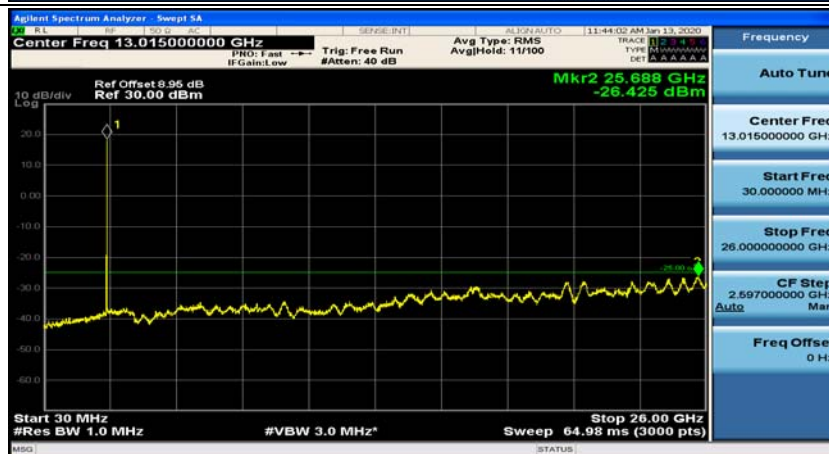

(Channel Bandwidth: 5 MHz)_LCH_16QAM_1RB#0