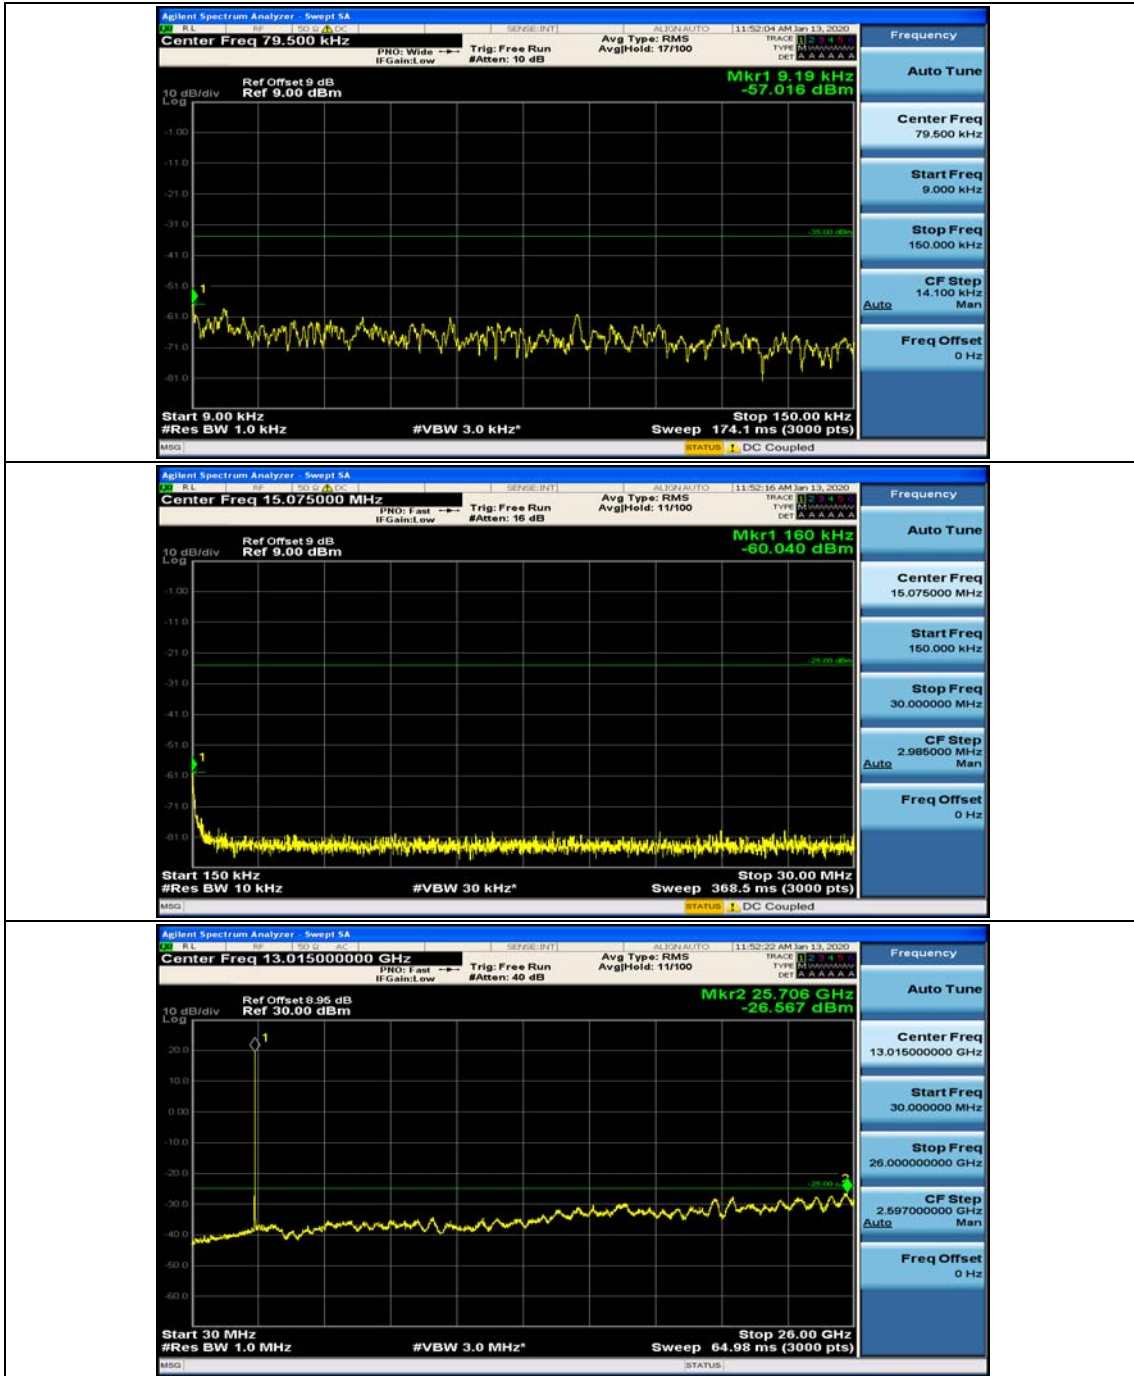

(Channel Bandwidth: 5 MHz)_HCH_16QAM_1RB#12

Channel Bandwidth: 10 MHz

Channel Bandwidth: 10 MHz_MCH_QPSK_1RB#0

Channel Bandwidth: 10 MHz_MCH_QPSK_1RB#24

Channel Bandwidth: 10 MHz_HCH_QPSK_1RB#0

Channel Bandwidth: 10 MHz_HCH_QPSK_1RB#24

Channel Bandwidth: 10 MHz_LCH_16QAM_1RB#0

Channel Bandwidth: 10 MHz_LCH_16QAM_1RB#24

Channel Bandwidth: 10 MHz_MCH_16QAM_1RB#0

Channel Bandwidth: 10 MHz_MCH_16QAM_1RB#24