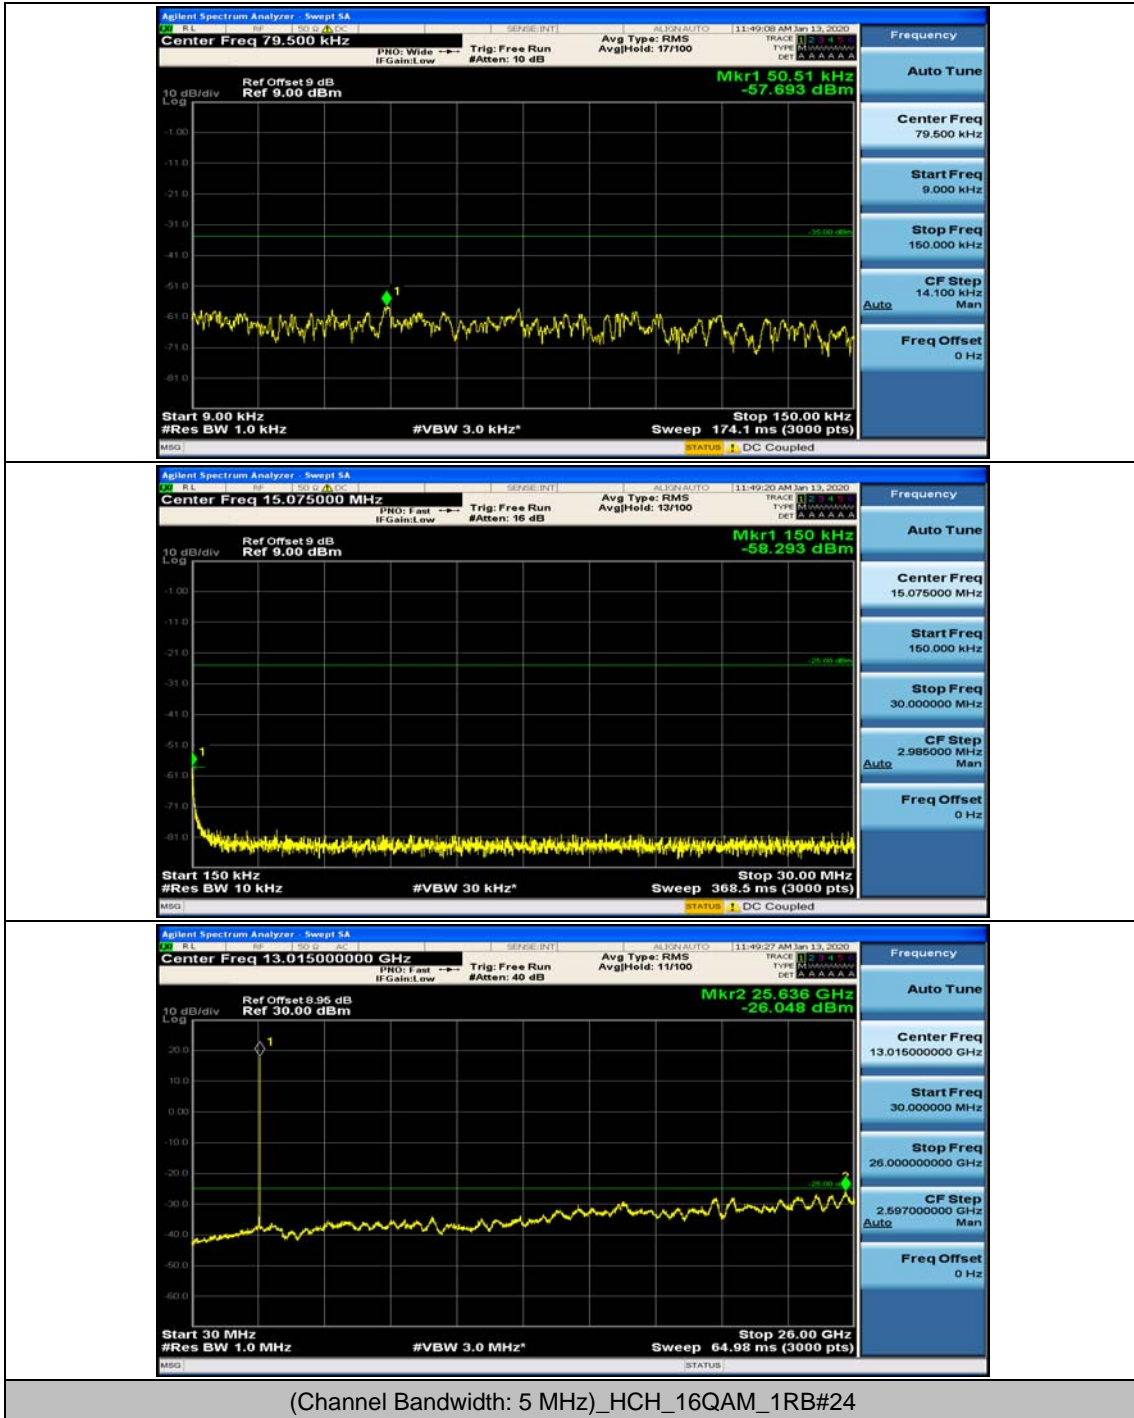

(Channel Bandwidth: 5 MHz)_HCH_16QAM_1RB#12