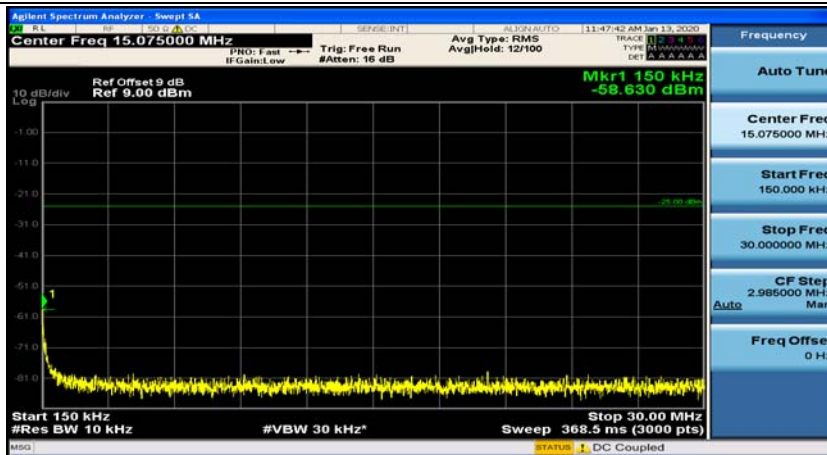

Appendix E: Conducted Spurious Emission

Test Graphs

Channel Bandwidth: 5 MHz

(Channel Bandwidth: 5 MHz)_MCH_QPSK_1RB#0

(Channel Bandwidth: 5 MHz)_MCH_QPSK_1RB#12

(Channel Bandwidth: 5 MHz)_HCH_QPSK_1RB#0

(Channel Bandwidth: 5 MHz)_HCH_QPSK_1RB#12