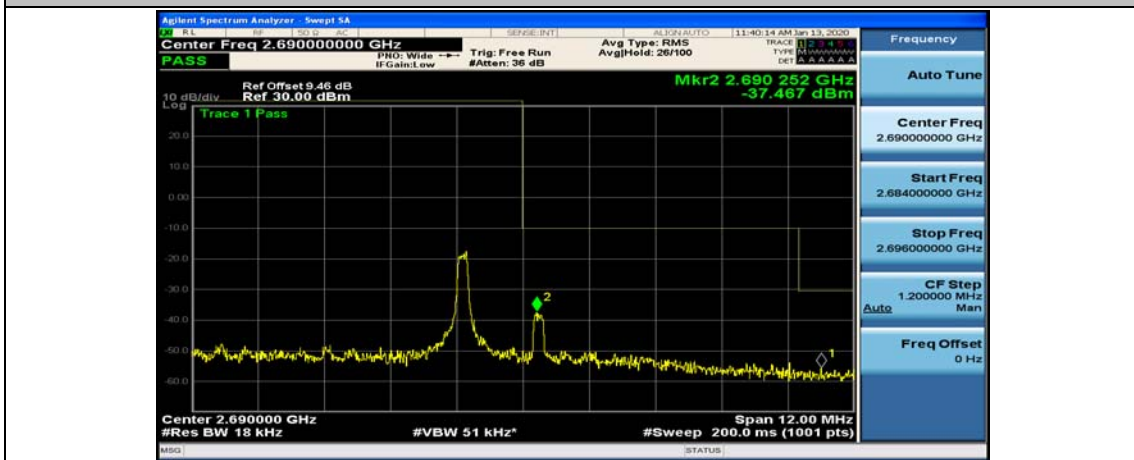

(Channel Bandwidth:15 MHz)_HCH_16QAM_75RB#0

Channel Bandwidth: 20 MHz

(Channel Bandwidth:20 MHz)_LCH_QPSK_50RB#25

(Channel Bandwidth:20 MHz)_LCH_QPSK_50RB#50

(Channel Bandwidth:20 MHz)_LCH_QPSK_100RB#0

(Channel Bandwidth:20 MHz)_HCH_QPSK_1RB#0