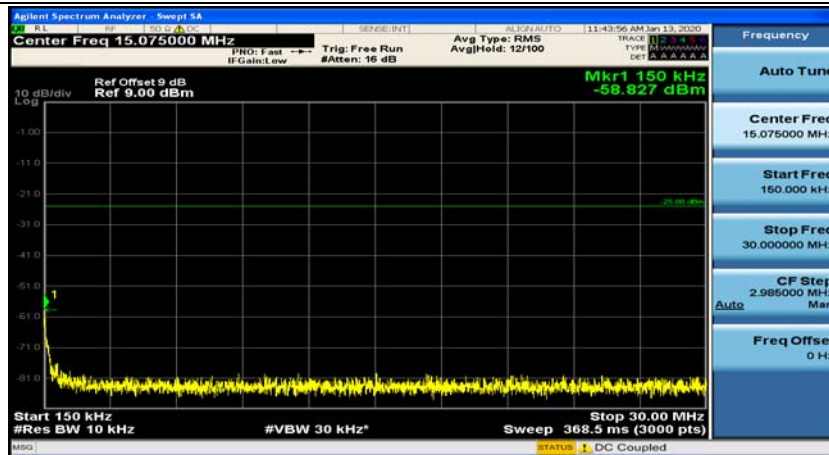

(Channel Bandwidth: 5 MHz)_LCH_16QAM_1RB#0