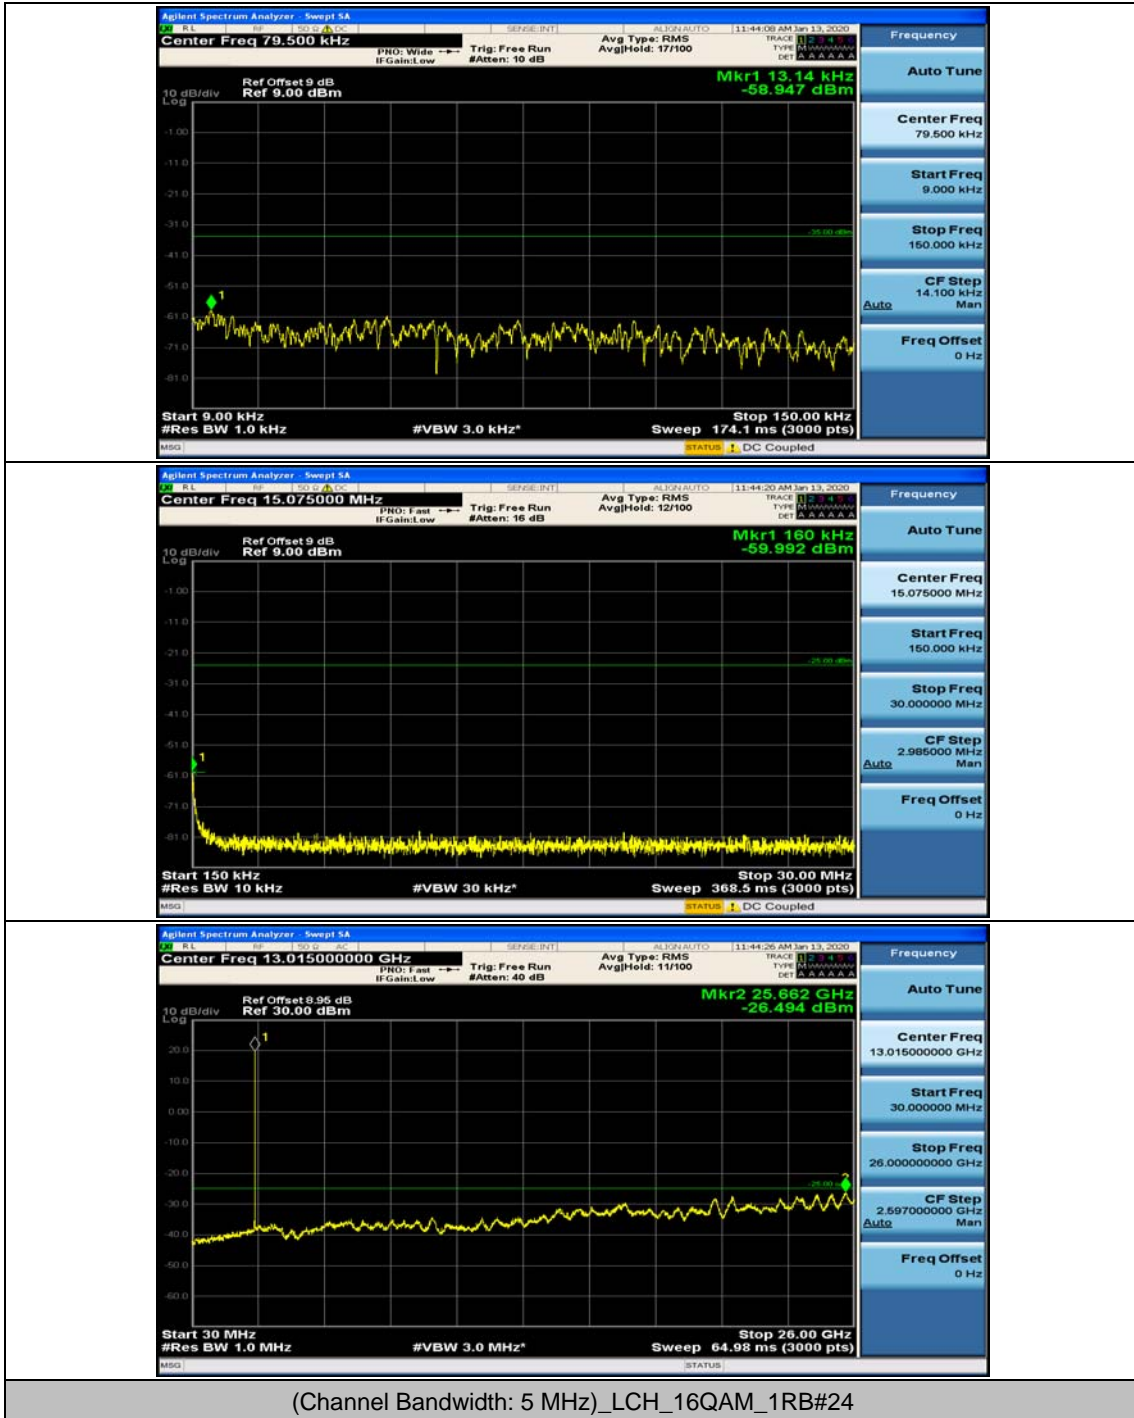

(Channel Bandwidth: 5 MHz)_LCH_16QAM_1RB#12