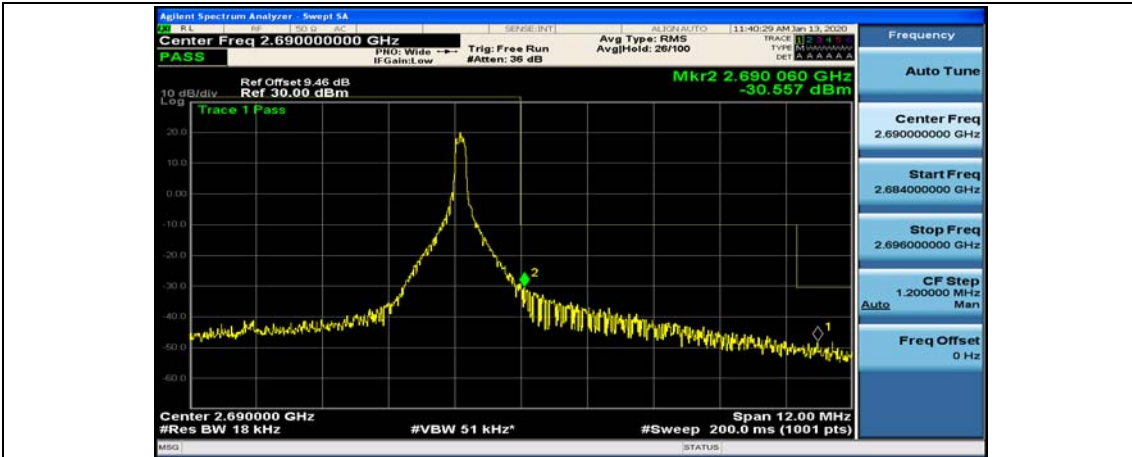

(Channel Bandwidth:20 MHz)_HCH_QPSK_1RB#99