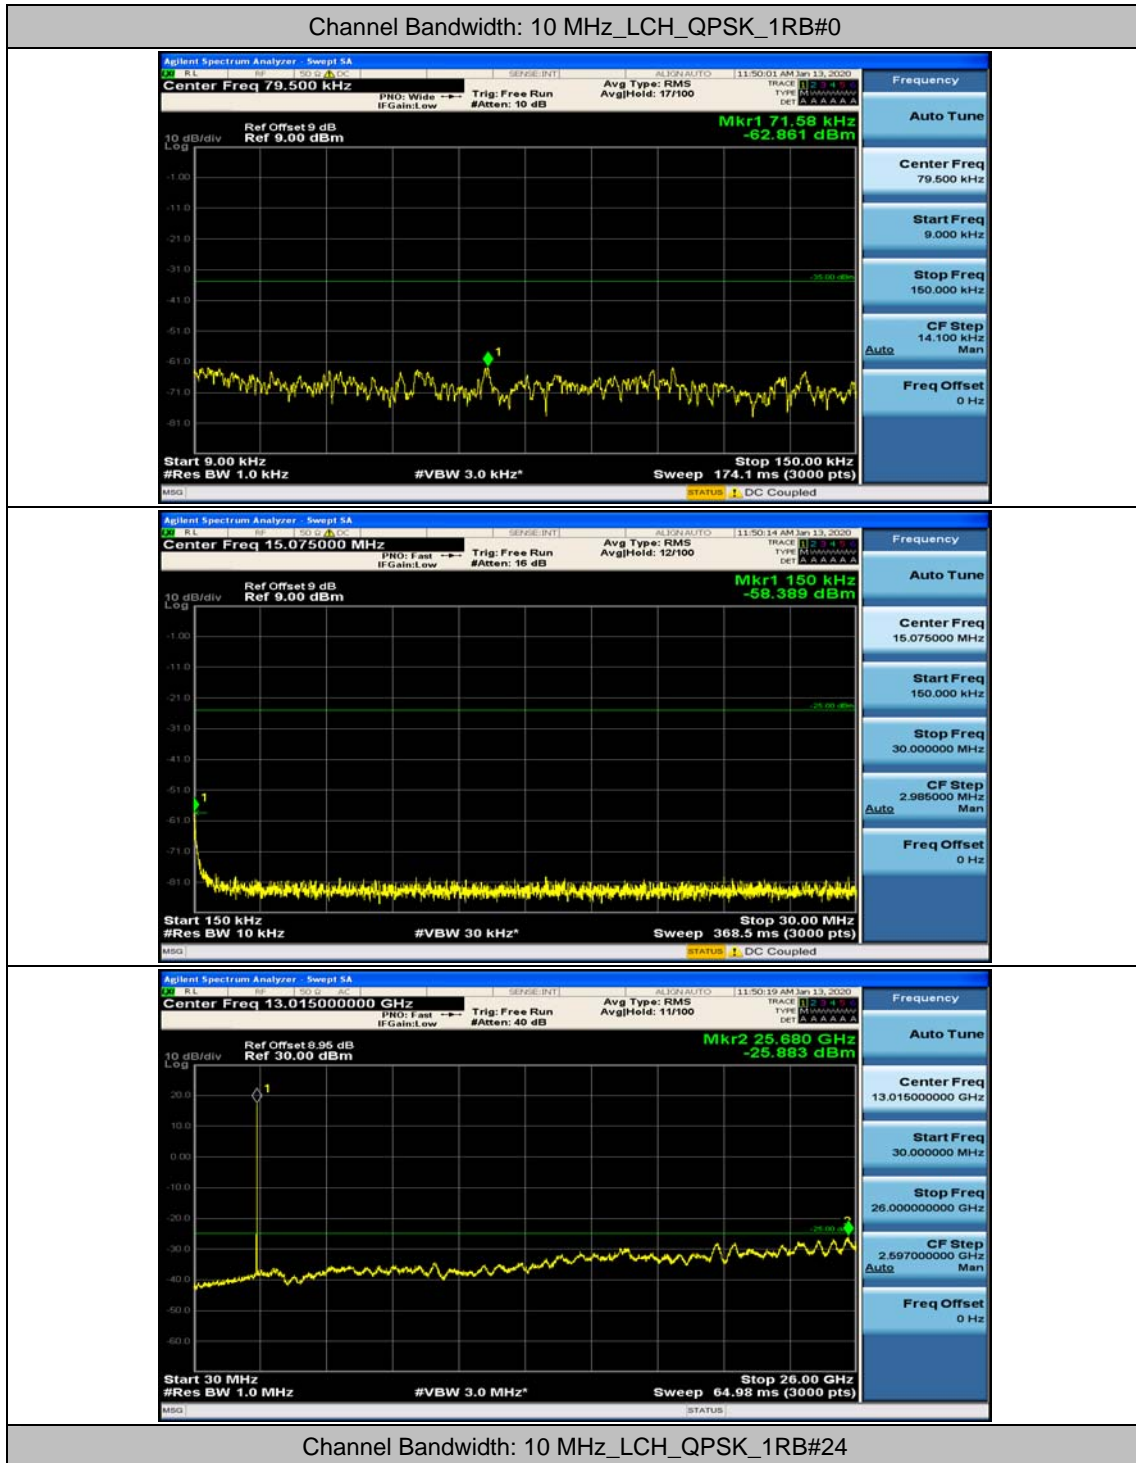

Channel Bandwidth: 10 MHz