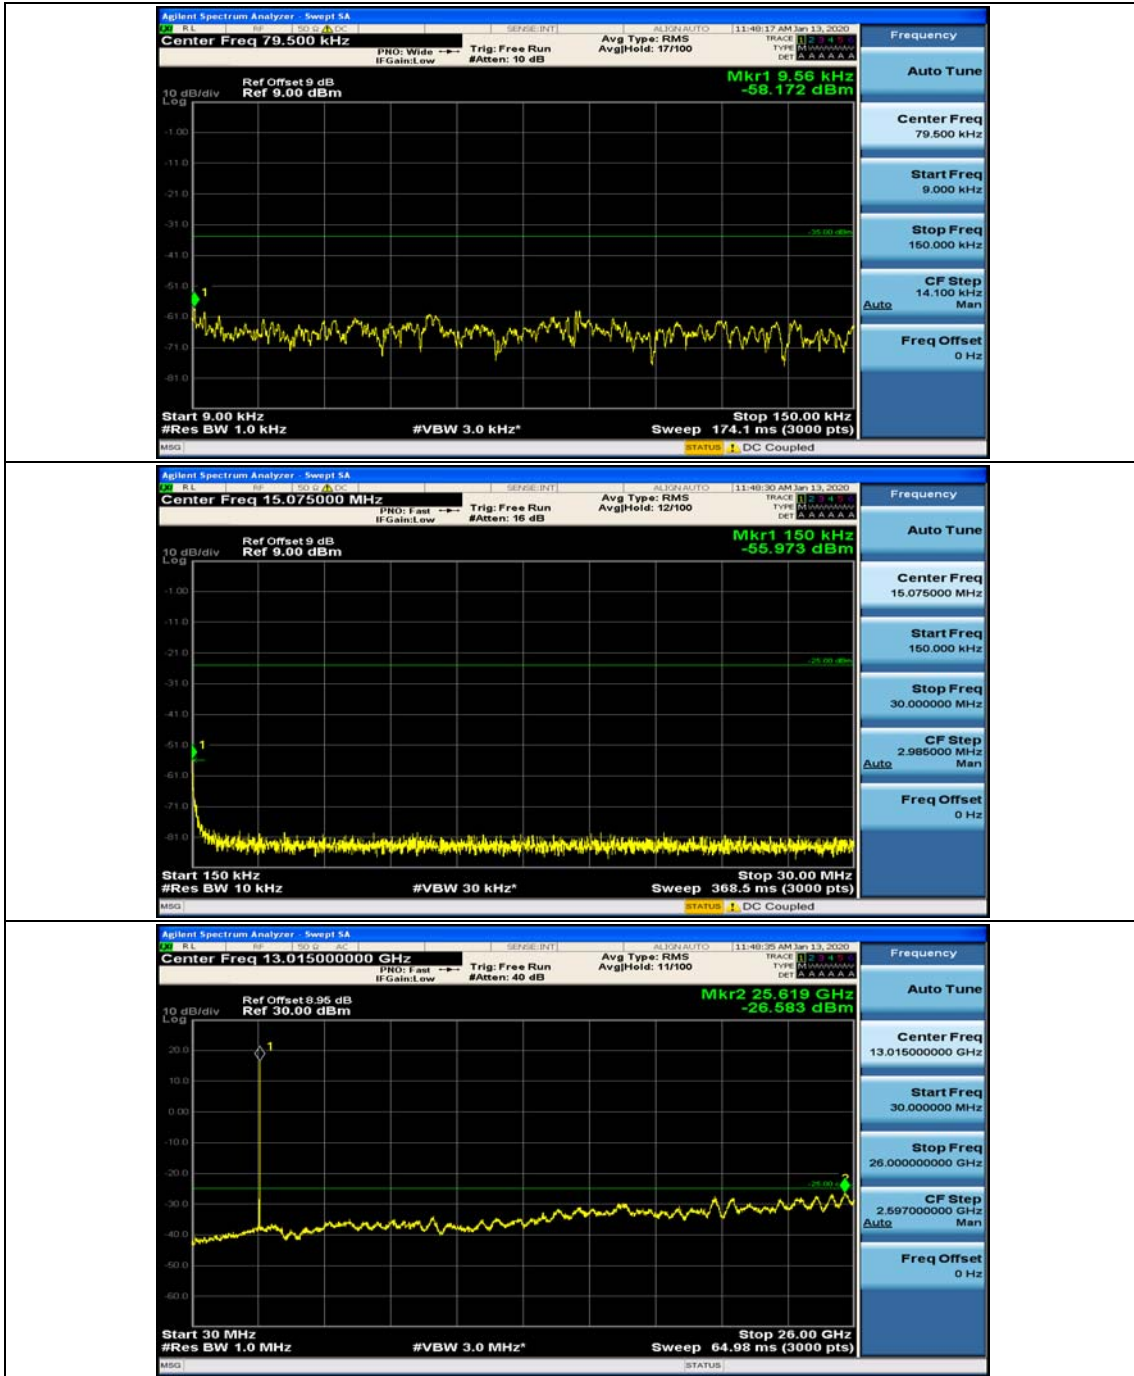

Appendix E: Conducted Spurious Emission

Test Graphs

Channel Bandwidth: 5 MHz

(Channel Bandwidth: 5 MHz)_MCH_QPSK_1RB#0

(Channel Bandwidth: 5 MHz)_MCH_QPSK_1RB#12

(Channel Bandwidth: 5 MHz)_HCH_QPSK_1RB#0

(Channel Bandwidth: 5 MHz)_HCH_QPSK_1RB#12