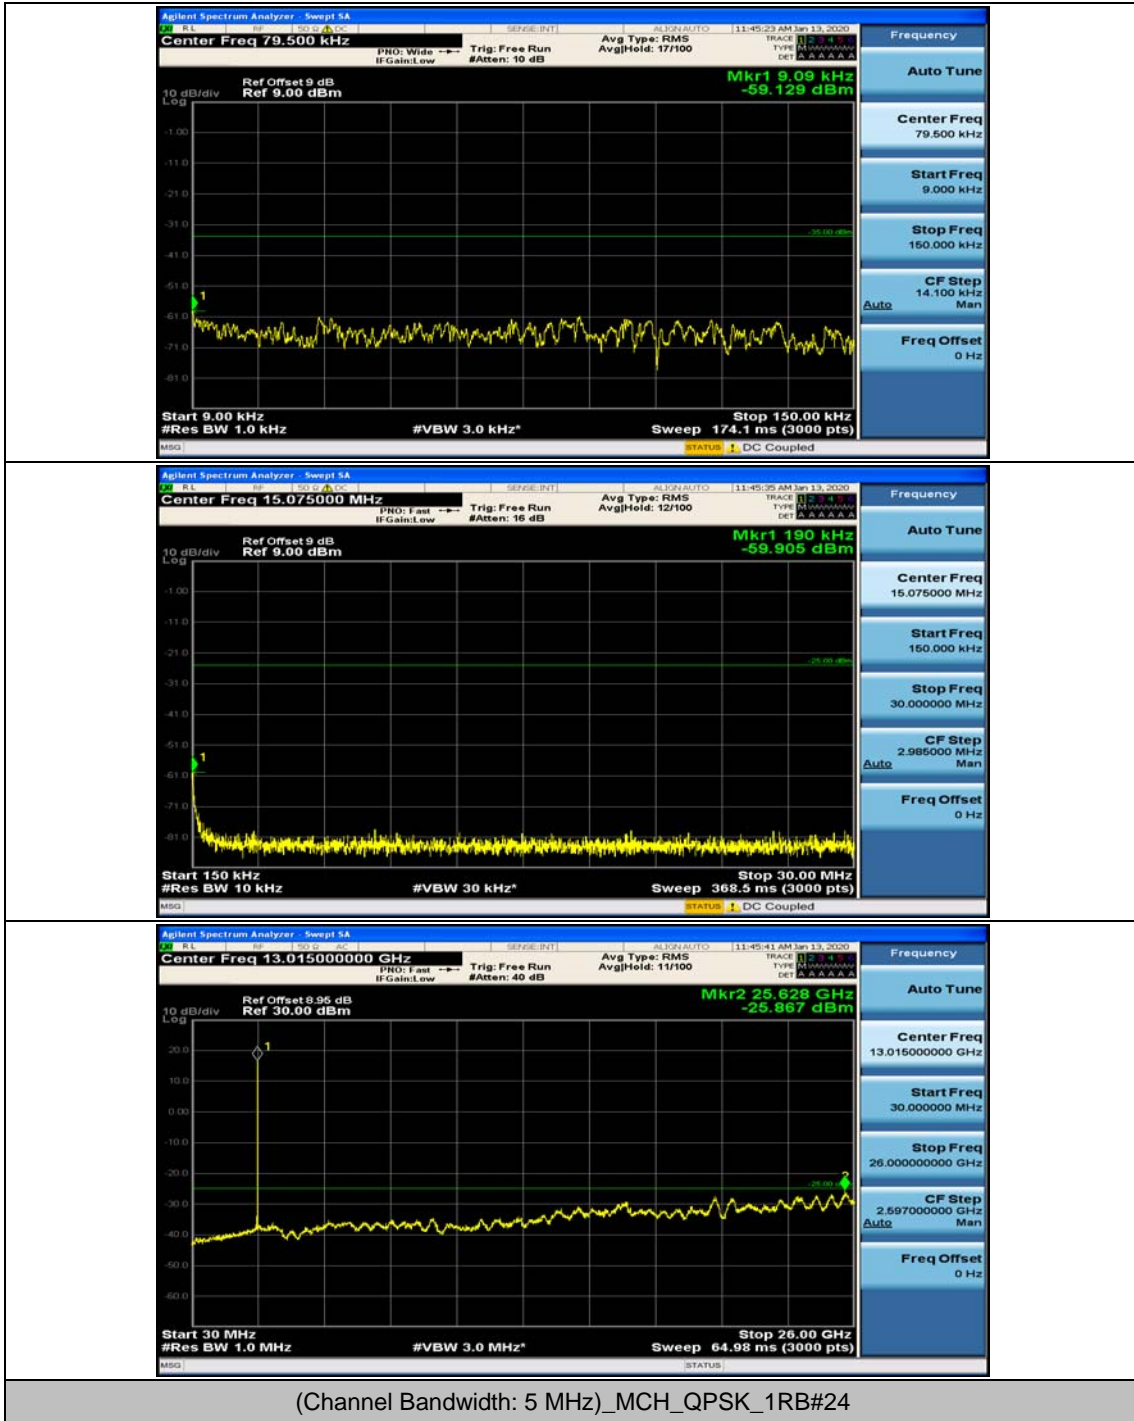

Appendix E: Conducted Spurious Emission

Test Graphs

Channel Bandwidth: 5 MHz

(Channel Bandwidth: 5 MHz)_MCH_QPSK_1RB#0

(Channel Bandwidth: 5 MHz)_MCH_QPSK_1RB#12

(Channel Bandwidth: 5 MHz)_HCH_QPSK_1RB#0

(Channel Bandwidth: 5 MHz)_HCH_QPSK_1RB#12