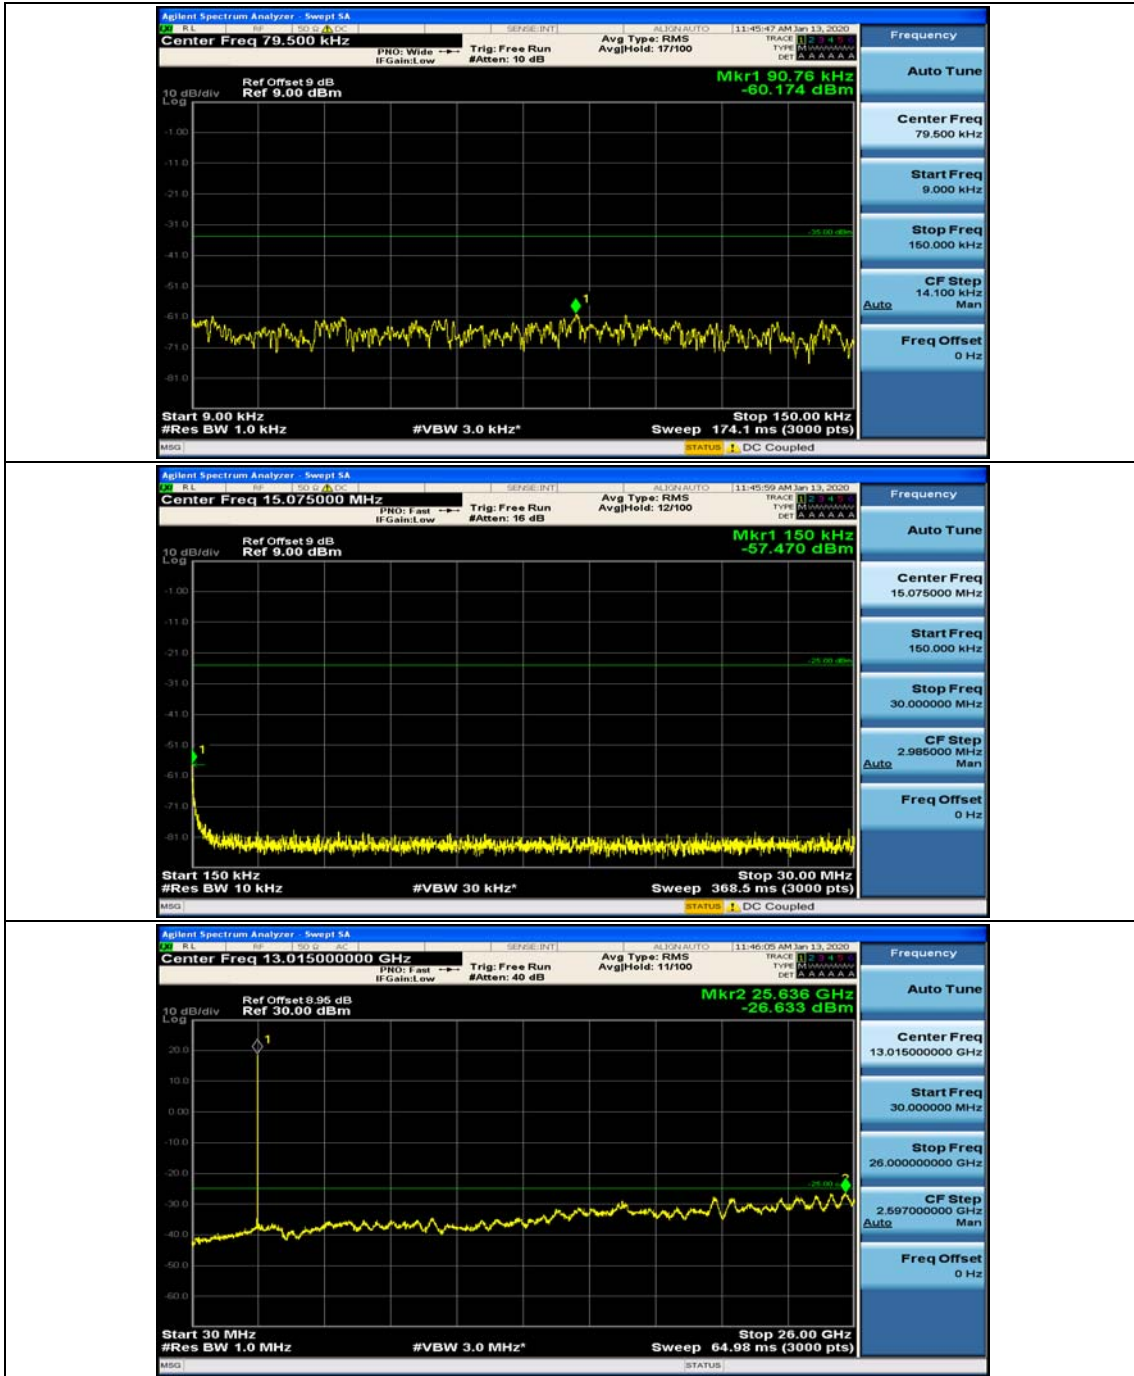

Appendix E: Conducted Spurious Emission

Test Graphs

Channel Bandwidth: 5 MHz

(Channel Bandwidth: 5 MHz)_MCH_QPSK_1RB#0

(Channel Bandwidth: 5 MHz)_MCH_QPSK_1RB#12

(Channel Bandwidth: 5 MHz)_HCH_QPSK_1RB#0

(Channel Bandwidth: 5 MHz)_HCH_QPSK_1RB#12