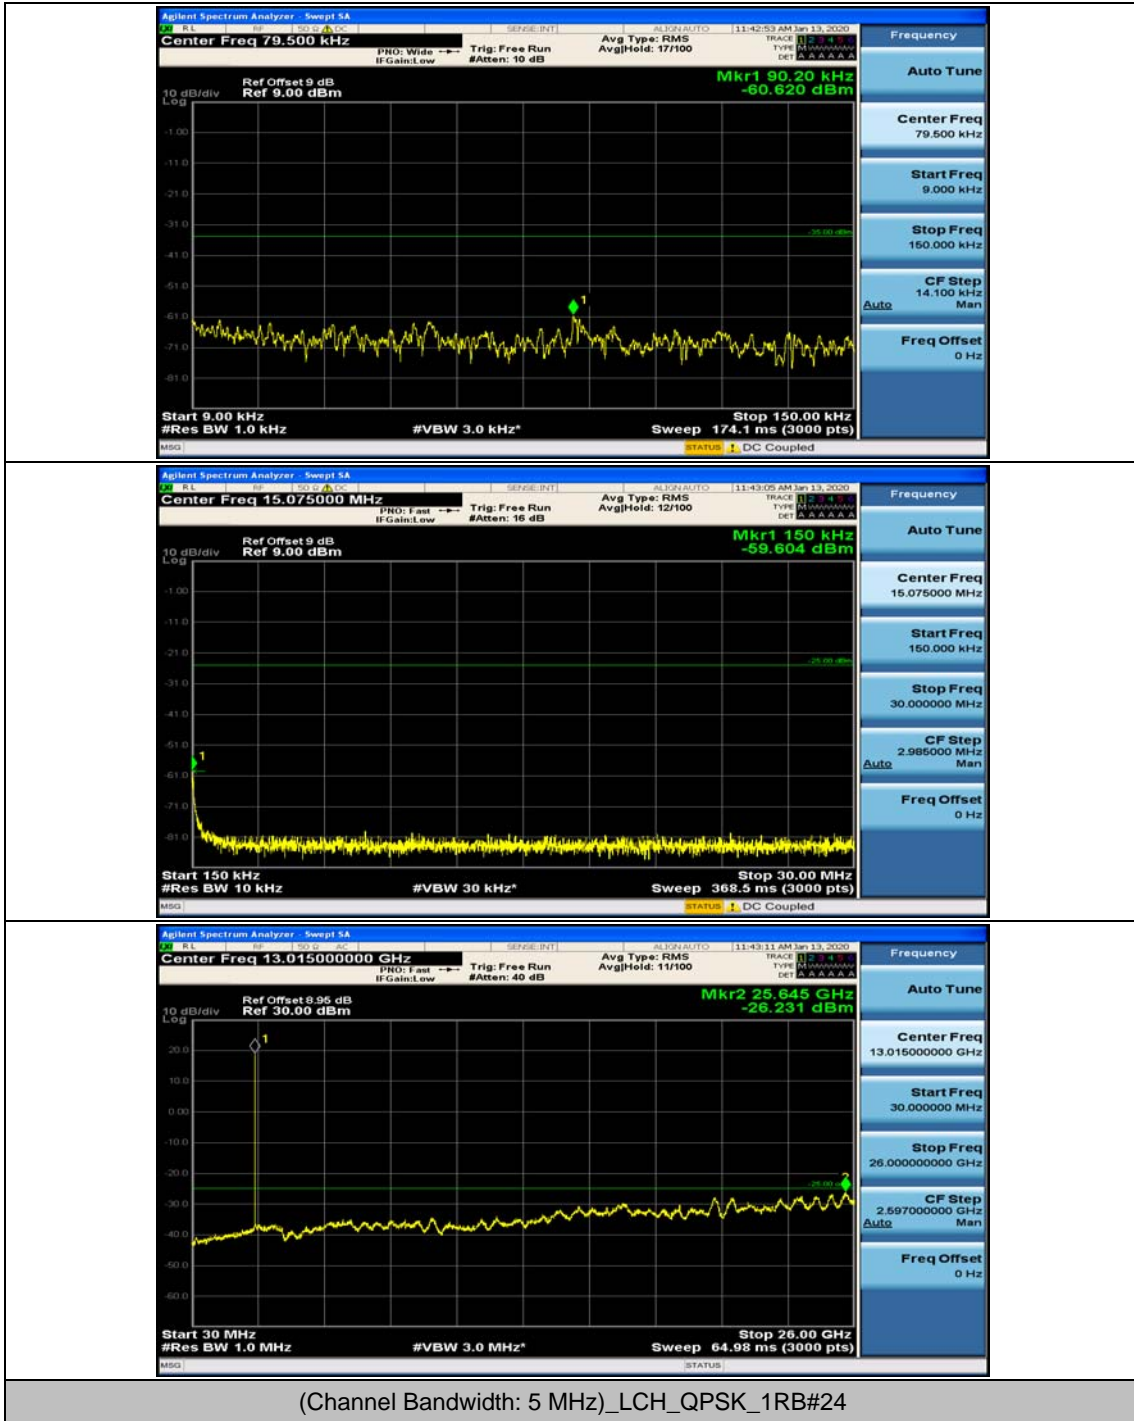

(Channel Bandwidth:20 MHz)_HCH_16QAM_1RB#99

(Channel Bandwidth:20 MHz)_HCH_16QAM_50RB#0

(Channel Bandwidth:20 MHz)_HCH_16QAM_50RB#25

(Channel Bandwidth:20 MHz)_HCH_16QAM_50RB#50

(Channel Bandwidth:20 MHz)_HCH_16QAM_100RB#0

Appendix E: Conducted Spurious Emission

Test Graphs

Channel Bandwidth: 5 MHz

(Channel Bandwidth: 5 MHz)_MCH_QPSK_1RB#0

(Channel Bandwidth: 5 MHz)_MCH_QPSK_1RB#12

(Channel Bandwidth: 5 MHz)_HCH_QPSK_1RB#0

(Channel Bandwidth: 5 MHz)_HCH_QPSK_1RB#12