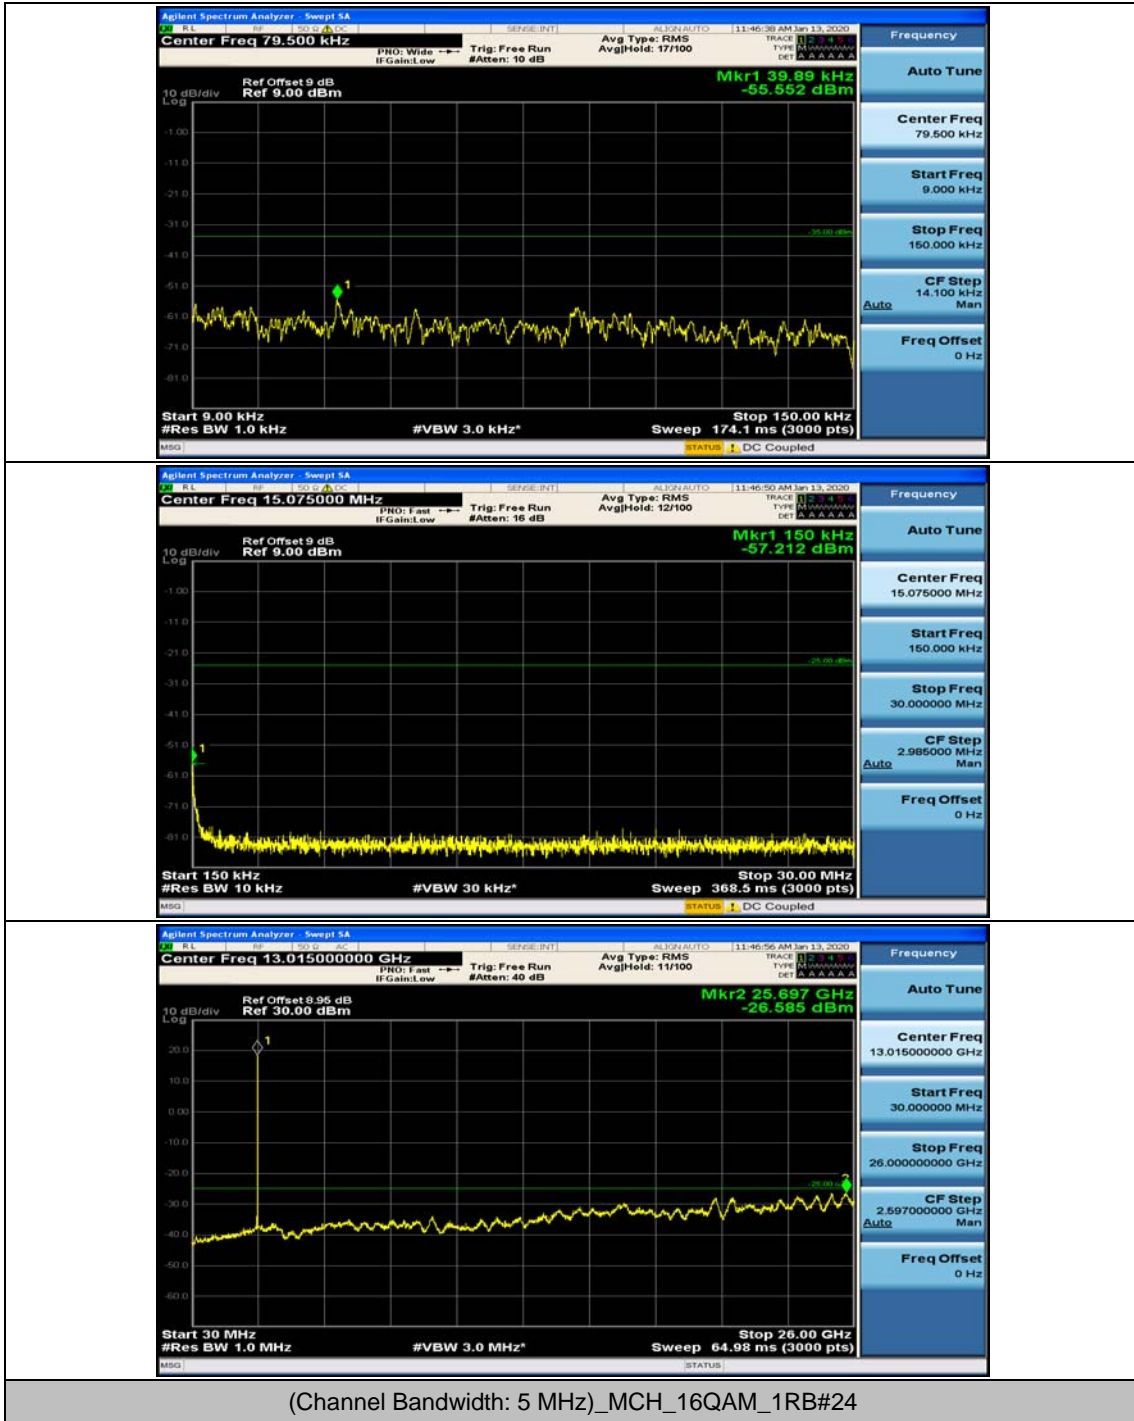

Appendix E: Conducted Spurious Emission

Test Graphs

Channel Bandwidth: 5 MHz

(Channel Bandwidth: 5 MHz)_MCH_QPSK_1RB#0

(Channel Bandwidth: 5 MHz)_MCH_QPSK_1RB#12

(Channel Bandwidth: 5 MHz)_HCH_QPSK_1RB#0

(Channel Bandwidth: 5 MHz)_HCH_QPSK_1RB#12

(Channel Bandwidth: 5 MHz)_LCH_16QAM_1RB#0

(Channel Bandwidth: 5 MHz)_LCH_16QAM_1RB#12

(Channel Bandwidth: 5 MHz)_MCH_16QAM_1RB#0

(Channel Bandwidth: 5 MHz)_MCH_16QAM_1RB#12

(Channel Bandwidth: 5 MHz)_HCH_16QAM_1RB#0