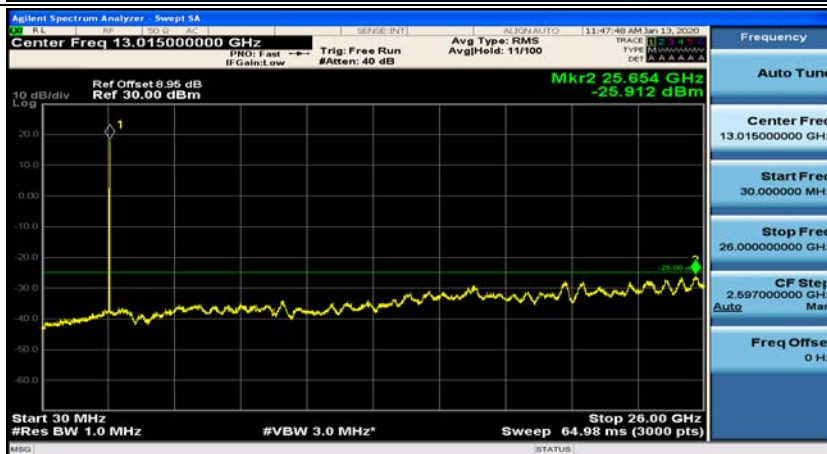

Appendix E: Conducted Spurious Emission

Test Graphs

Channel Bandwidth: 5 MHz

(Channel Bandwidth: 5 MHz)_MCH_QPSK_1RB#0

(Channel Bandwidth: 5 MHz)_MCH_QPSK_1RB#12

(Channel Bandwidth: 5 MHz)_HCH_QPSK_1RB#0

(Channel Bandwidth: 5 MHz)_HCH_QPSK_1RB#12