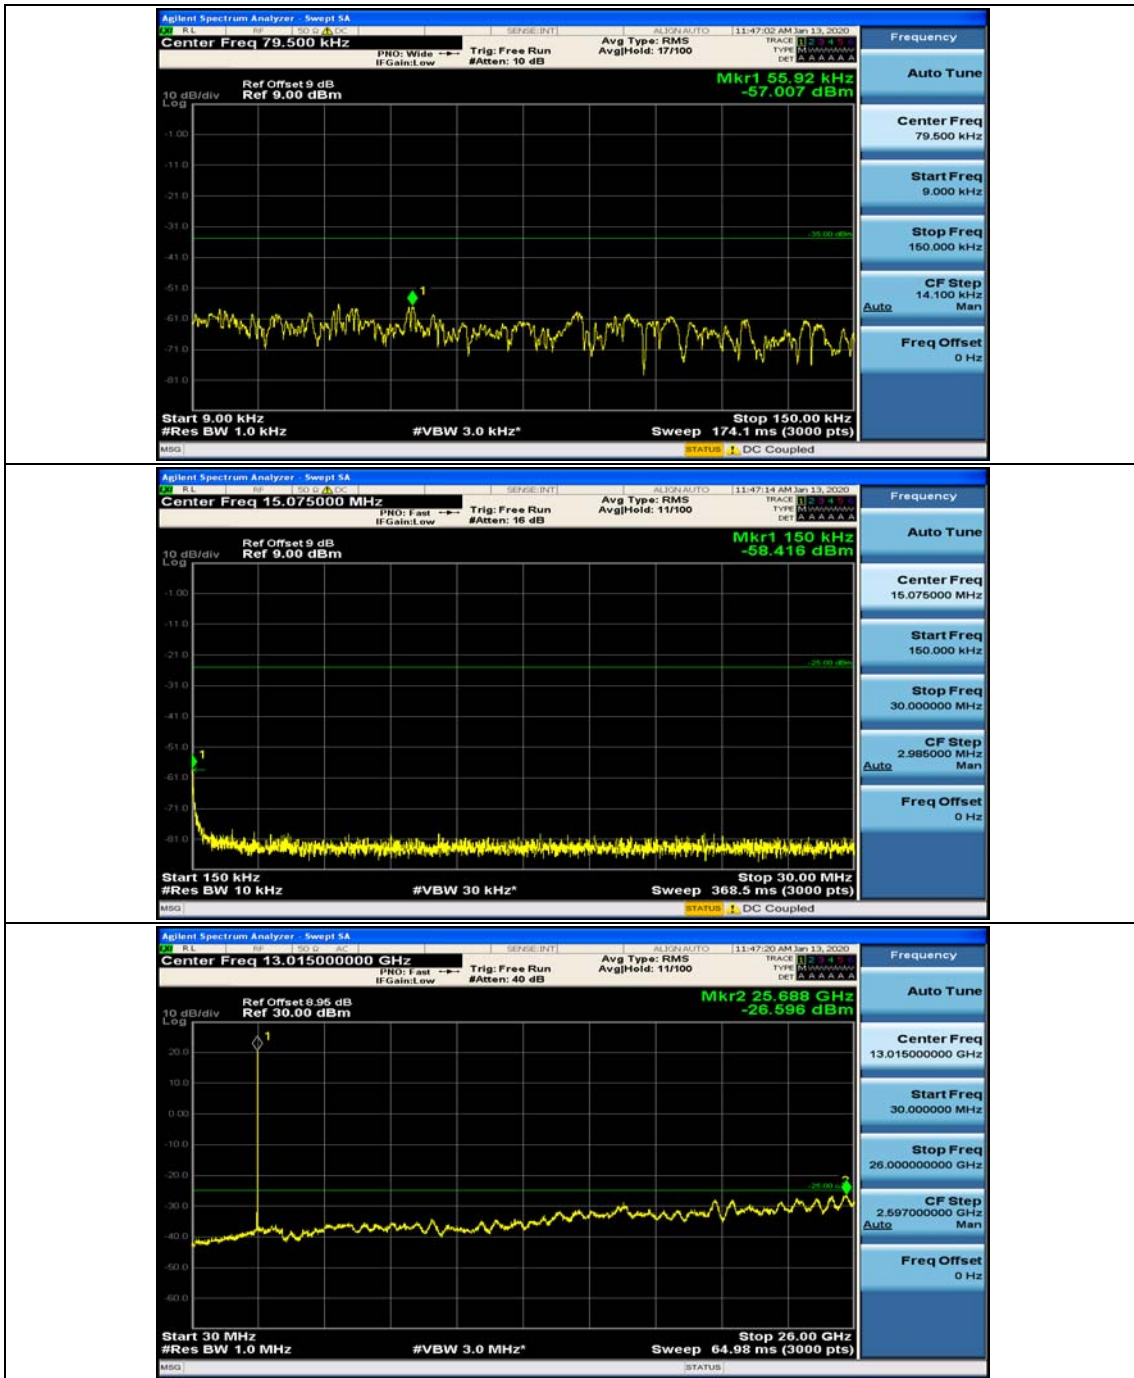

Appendix E: Conducted Spurious Emission

Test Graphs

Channel Bandwidth: 5 MHz

(Channel Bandwidth: 5 MHz)_MCH_QPSK_1RB#0

(Channel Bandwidth: 5 MHz)_MCH_QPSK_1RB#12

(Channel Bandwidth: 5 MHz)_HCH_QPSK_1RB#0

(Channel Bandwidth: 5 MHz)_HCH_QPSK_1RB#12

(Channel Bandwidth: 5 MHz)_LCH_16QAM_1RB#0

(Channel Bandwidth: 5 MHz)_LCH_16QAM_1RB#12

(Channel Bandwidth: 5 MHz)_MCH_16QAM_1RB#0

(Channel Bandwidth: 5 MHz)_MCH_16QAM_1RB#12

(Channel Bandwidth: 5 MHz)_HCH_16QAM_1RB#0