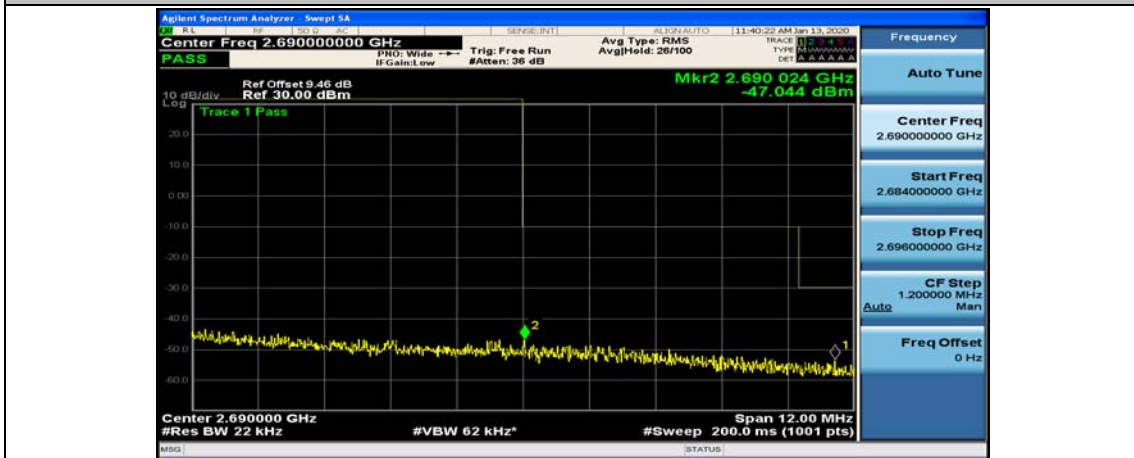

(Channel Bandwidth:20 MHz)_HCH_QPSK_1RB#49