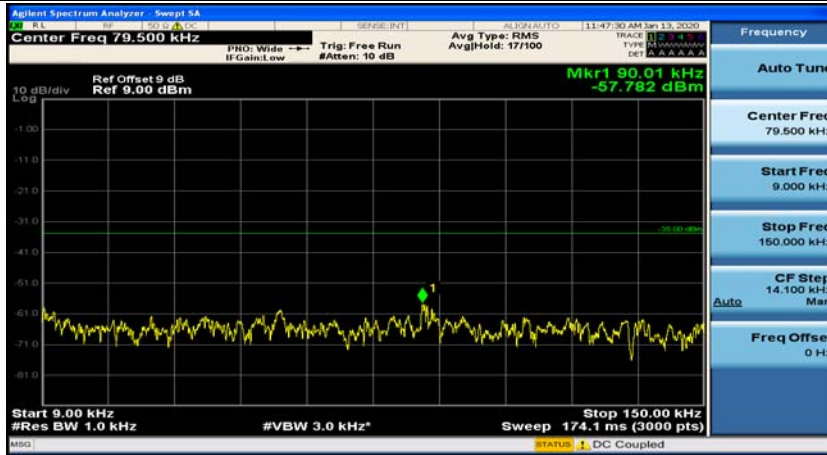

Appendix E: Conducted Spurious Emission

Test Graphs

Channel Bandwidth: 5 MHz

(Channel Bandwidth: 5 MHz)_MCH_QPSK_1RB#0

(Channel Bandwidth: 5 MHz)_MCH_QPSK_1RB#12

(Channel Bandwidth: 5 MHz)_HCH_QPSK_1RB#0

(Channel Bandwidth: 5 MHz)_HCH_QPSK_1RB#12