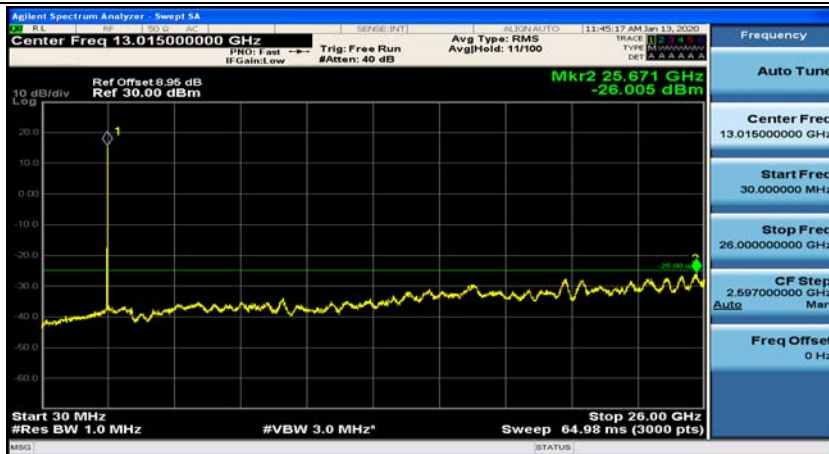

Appendix E: Conducted Spurious Emission

Test Graphs

Channel Bandwidth: 5 MHz

(Channel Bandwidth: 5 MHz)_MCH_QPSK_1RB#0

(Channel Bandwidth: 5 MHz)_MCH_QPSK_1RB#12

(Channel Bandwidth: 5 MHz)_HCH_QPSK_1RB#0

(Channel Bandwidth: 5 MHz)_HCH_QPSK_1RB#12