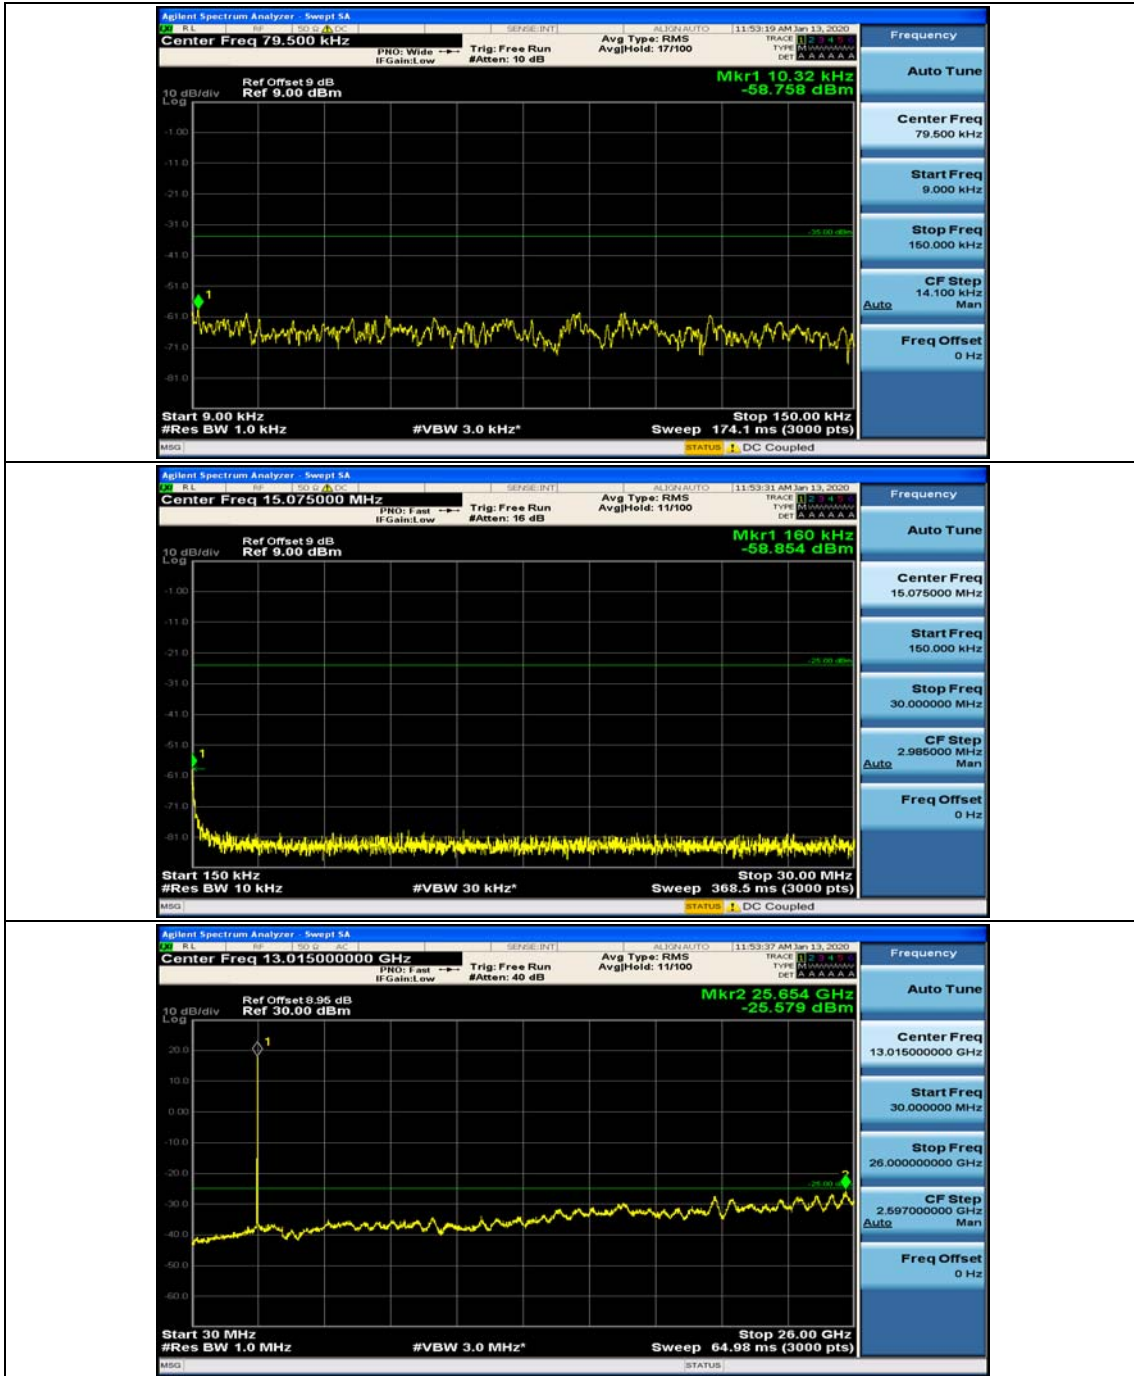

(Channel Bandwidth: 5 MHz)_HCH_16QAM_1RB#12

Channel Bandwidth: 10 MHz

Channel Bandwidth: 10 MHz_MCH_QPSK_1RB#0

Channel Bandwidth: 10 MHz_MCH_QPSK_1RB#24

Channel Bandwidth: 10 MHz_HCH_QPSK_1RB#0

Channel Bandwidth: 10 MHz_HCH_QPSK_1RB#24

Channel Bandwidth: 10 MHz_LCH_16QAM_1RB#0

Channel Bandwidth: 10 MHz_LCH_16QAM_1RB#24

Channel Bandwidth: 10 MHz_MCH_16QAM_1RB#0

Channel Bandwidth: 10 MHz_MCH_16QAM_1RB#24