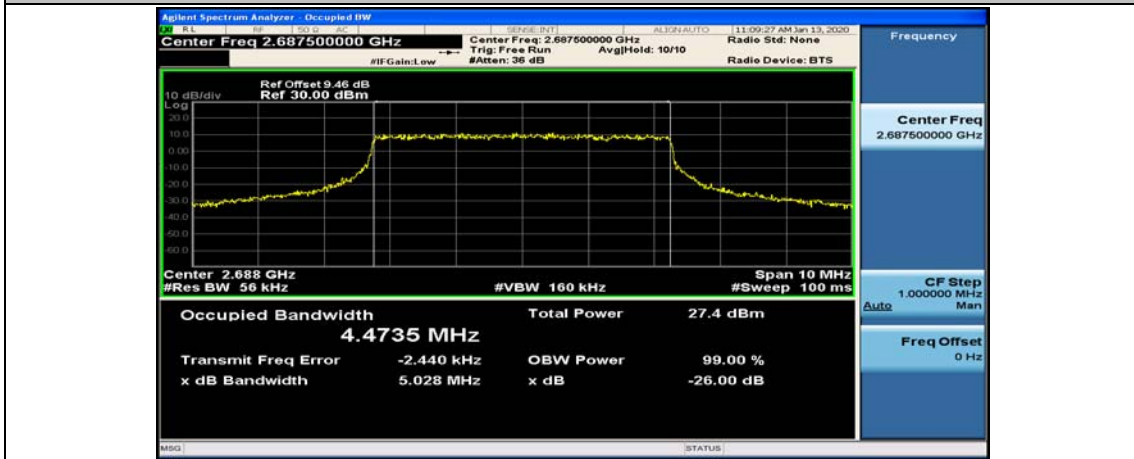

(Channel Bandwidth: 5 MHz)_HCH_QPSK_25RB#0