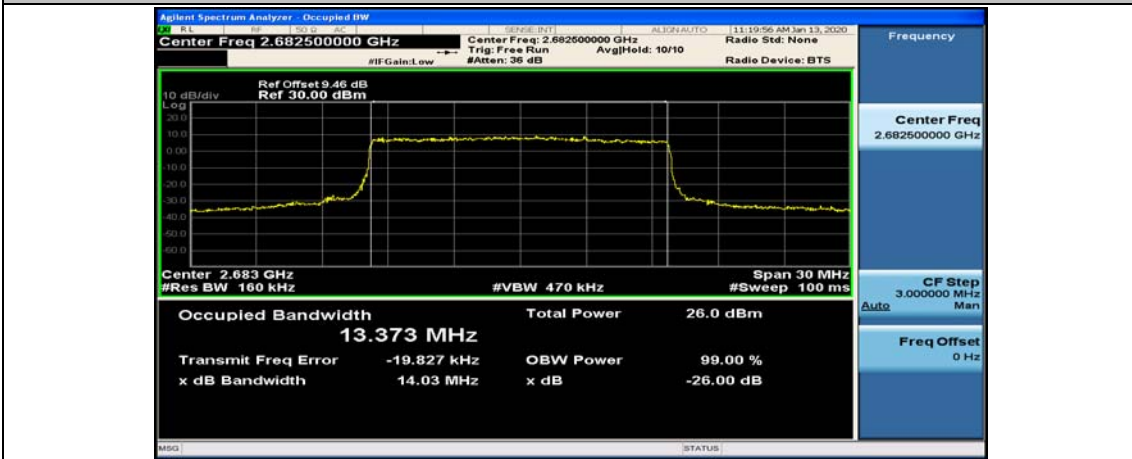

(Channel Bandwidth:15 MHz)_HCH_16QAM_75RB#0