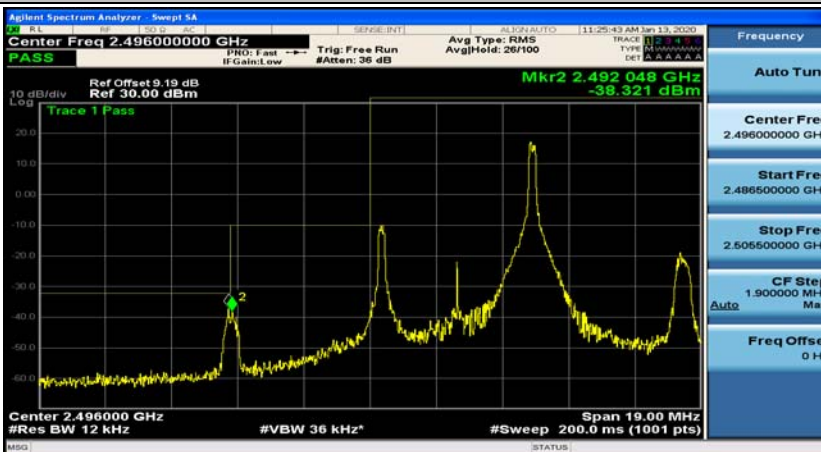

(Channel Bandwidth: 5 MHz)_LCH_QPSK_1RB#24