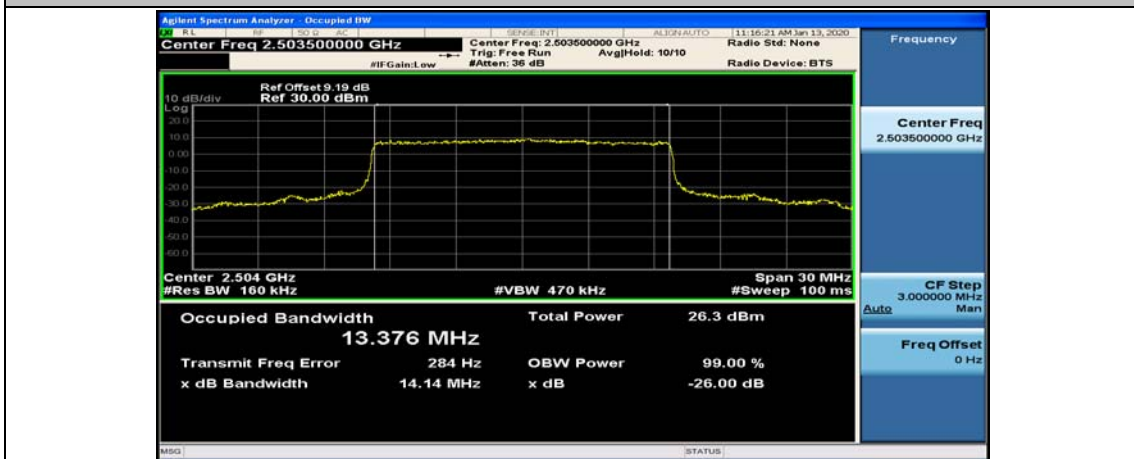

Channel Bandwidth: 15 MHz

(Channel Bandwidth:15 MHz)_LCH_QPSK_75RB#0