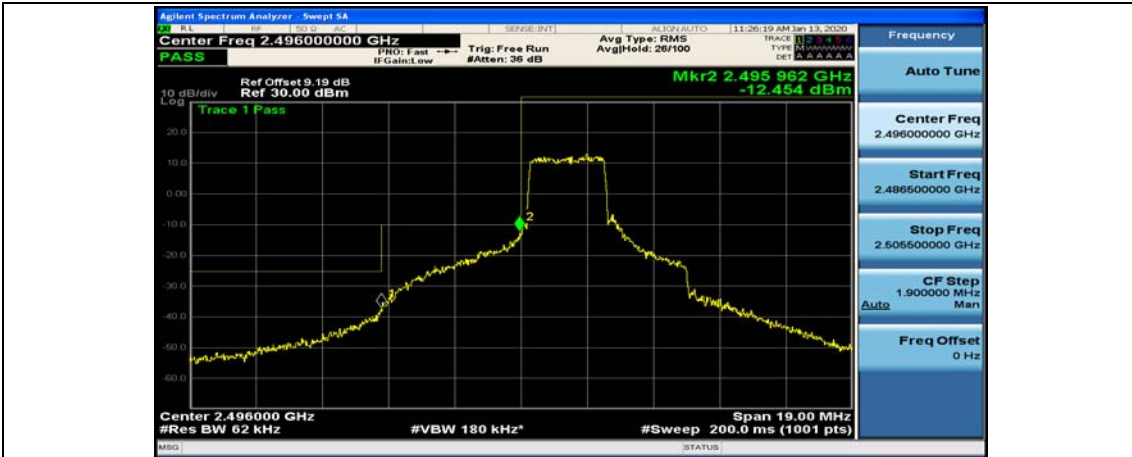

(Channel Bandwidth: 5 MHz)_LCH_QPSK_12RB#0