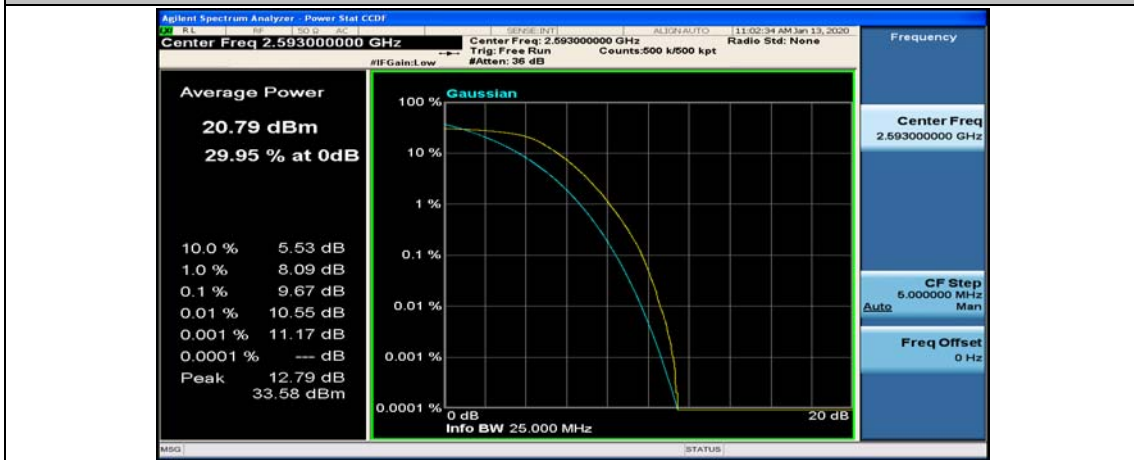

(Channel Bandwidth:20 MHz)_MCH_QPSK_50RB#0

(Channel Bandwidth:20 MHz)_MCH_QPSK_50RB#25

(Channel Bandwidth:20 MHz)_MCH_QPSK_50RB#50

(Channel Bandwidth:20 MHz)_MCH_QPSK_100RB#0

(Channel Bandwidth:20 MHz)_HCH_QPSK_1RB#0