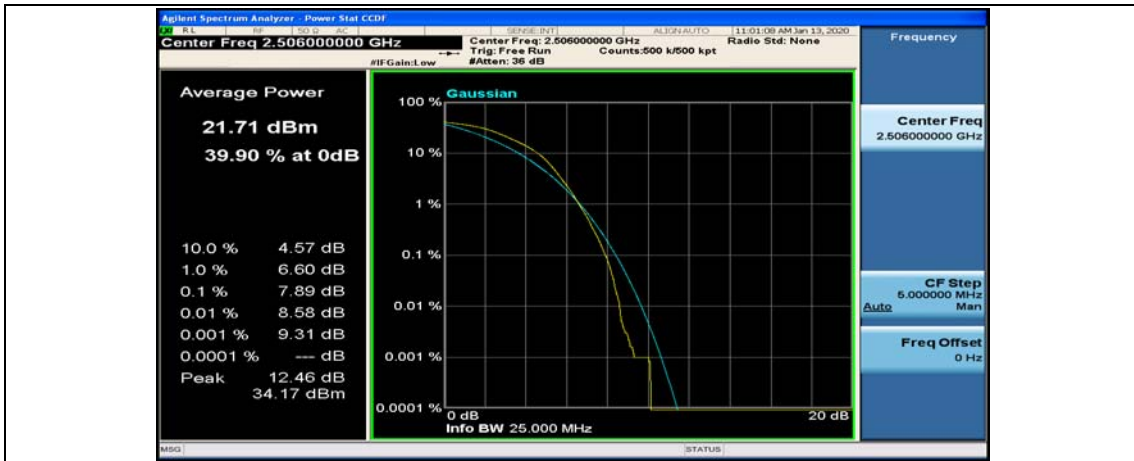

(Channel Bandwidth:20 MHz)_MCH_16QAM_1RB#0