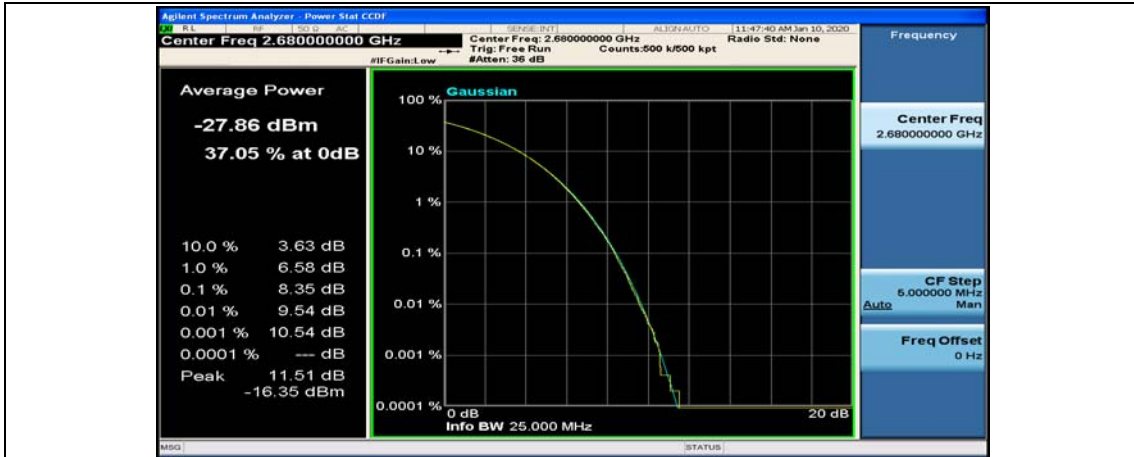

(Channel Bandwidth:20 MHz)_MCH_QPSK_50RB#0

(Channel Bandwidth:20 MHz)_MCH_QPSK_50RB#25

(Channel Bandwidth:20 MHz)_MCH_QPSK_50RB#50

(Channel Bandwidth:20 MHz)_MCH_QPSK_100RB#0

(Channel Bandwidth:20 MHz)_HCH_QPSK_1RB#0

(Channel Bandwidth:20 MHz)_HCH_QPSK_1RB#49

(Channel Bandwidth:20 MHz)_HCH_QPSK_1RB#99

(Channel Bandwidth:20 MHz)_HCH_QPSK_50RB#0

(Channel Bandwidth:20 MHz)_HCH_QPSK_50RB#25

(Channel Bandwidth:20 MHz)_HCH_QPSK_50RB#50