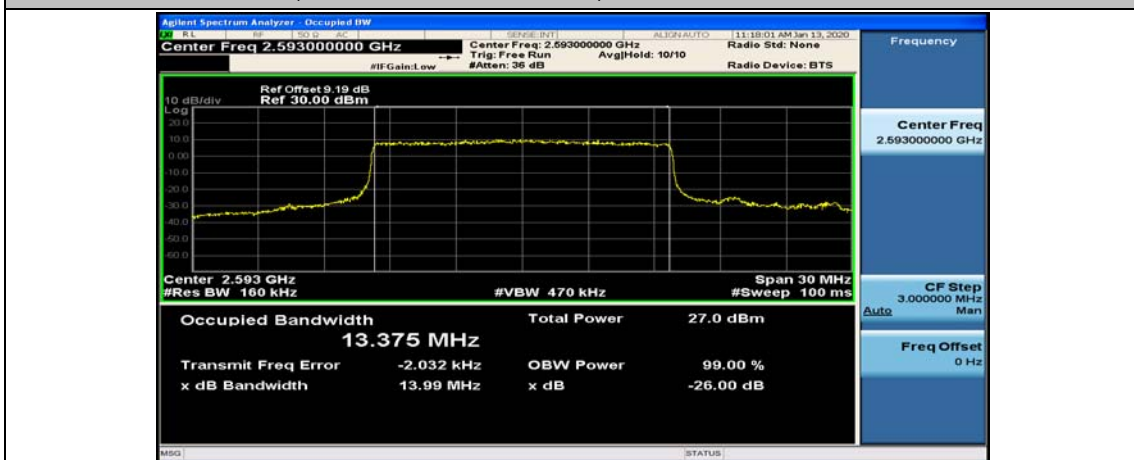

Channel Bandwidth: 10 MHz_HCH_16QAM_50RB#0

Channel Bandwidth: 15 MHz

(Channel Bandwidth:15 MHz)_LCH_QPSK_75RB#0

(Channel Bandwidth:15 MHz)_MCH_QPSK_75RB#0

(Channel Bandwidth:15 MHz)_HCH_QPSK_75RB#0

(Channel Bandwidth:15 MHz)_LCH_16QAM_75RB#0