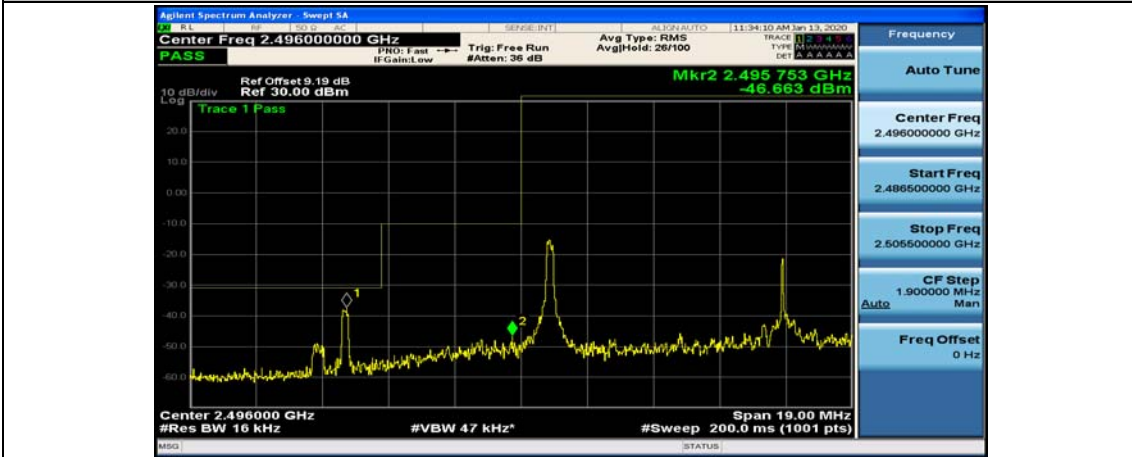

Channel Bandwidth: 10 MHz_HCH_16QAM_25RB#12

Channel Bandwidth: 10 MHz_HCH_16QAM_25RB#25

Channel Bandwidth: 10 MHz_HCH_16QAM_50RB#0

Channel Bandwidth: 15 MHz

(Channel Bandwidth:15 MHz)_LCH_QPSK_1RB#37

(Channel Bandwidth:15 MHz)_LCH_QPSK_1RB#74