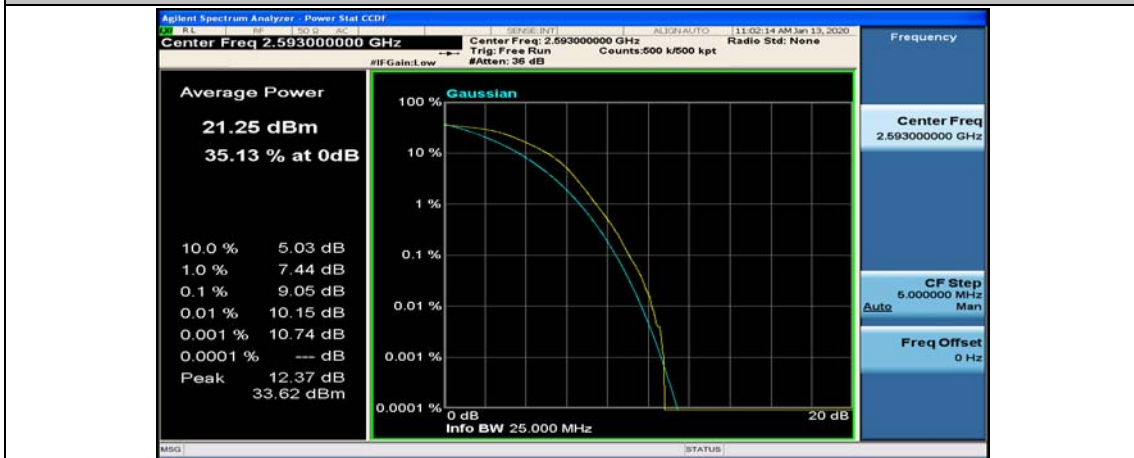

(Channel Bandwidth:20 MHz)_HCH_QPSK_100RB#0

(Channel Bandwidth:20 MHz)_LCH_16QAM_1RB#0

(Channel Bandwidth:20 MHz)_LCH_16QAM_1RB#49

(Channel Bandwidth:20 MHz)_LCH_16QAM_1RB#99

(Channel Bandwidth:20 MHz)_LCH_16QAM_50RB#0

(Channel Bandwidth:20 MHz)_LCH_16QAM_50RB#25

(Channel Bandwidth:20 MHz)_LCH_16QAM_50RB#50

(Channel Bandwidth:20 MHz)_LCH_16QAM_100RB#0

(Channel Bandwidth:20 MHz)_MCH_16QAM_1RB#0

(Channel Bandwidth:20 MHz)_MCH_16QAM_1RB#49

(Channel Bandwidth:20 MHz)_MCH_16QAM_1RB#99

(Channel Bandwidth:20 MHz)_MCH_16QAM_50RB#0

(Channel Bandwidth:20 MHz)_MCH_16QAM_50RB#25

(Channel Bandwidth:20 MHz)_MCH_16QAM_50RB#50

(Channel Bandwidth:20 MHz)_MCH_16QAM_100RB#0