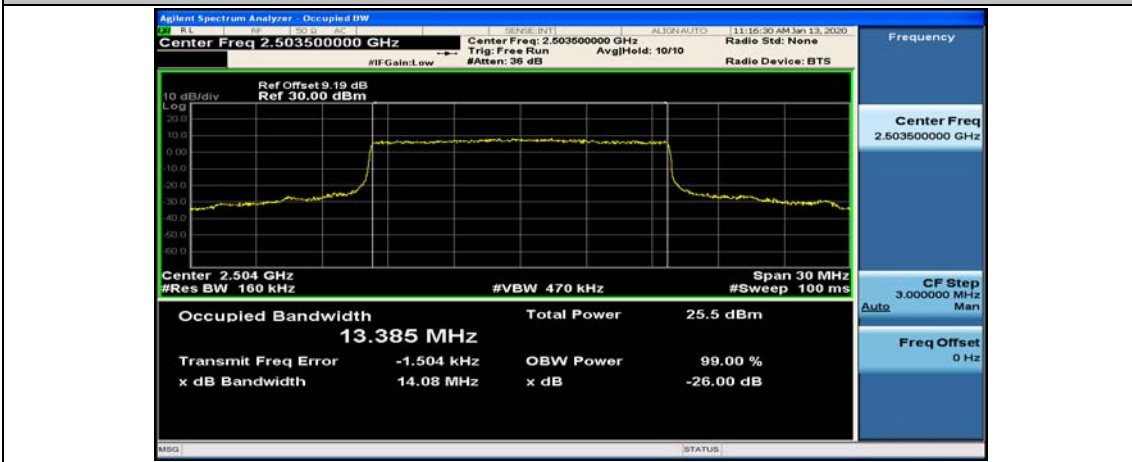

Channel Bandwidth: 10 MHz_HCH_16QAM_50RB#0

Channel Bandwidth: 15 MHz

(Channel Bandwidth:15 MHz)_LCH_QPSK_75RB#0

(Channel Bandwidth:15 MHz)_MCH_QPSK_75RB#0

(Channel Bandwidth:15 MHz)_HCH_QPSK_75RB#0

(Channel Bandwidth:15 MHz)_LCH_16QAM_75RB#0