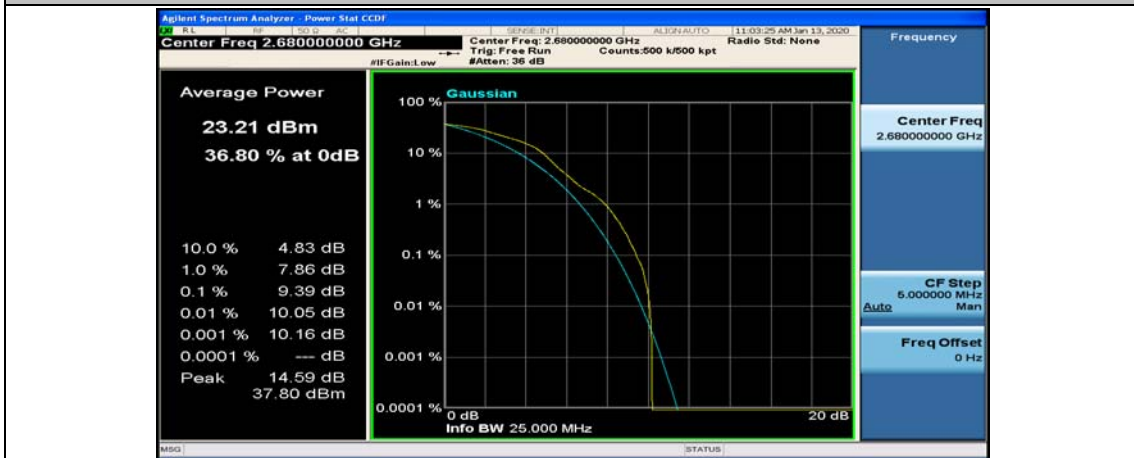

(Channel Bandwidth:20 MHz)_HCH_16QAM_1RB#99