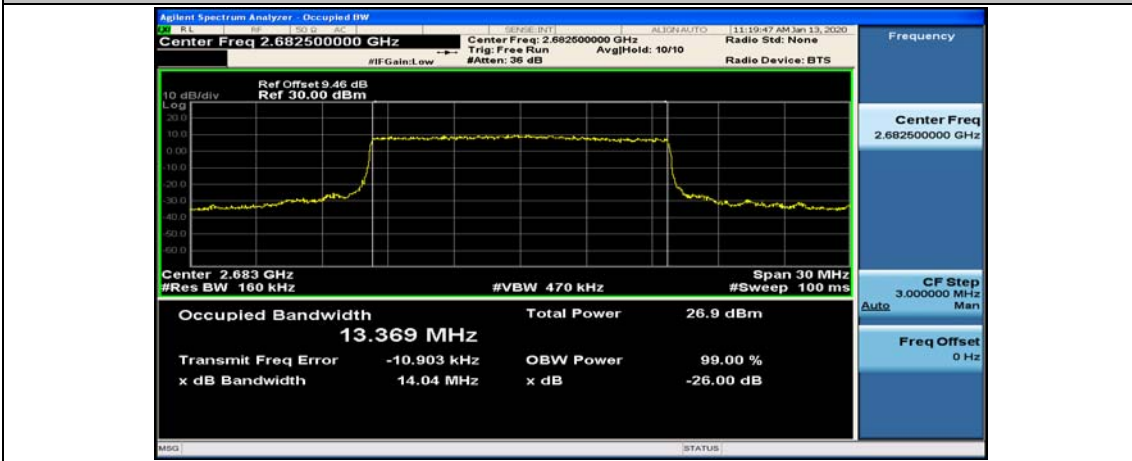

Channel Bandwidth: 10 MHz_HCH_16QAM_50RB#0

Channel Bandwidth: 15 MHz

(Channel Bandwidth:15 MHz)_LCH_QPSK_75RB#0

(Channel Bandwidth:15 MHz)_MCH_QPSK_75RB#0

(Channel Bandwidth:15 MHz)_HCH_QPSK_75RB#0

(Channel Bandwidth:15 MHz)_LCH_16QAM_75RB#0