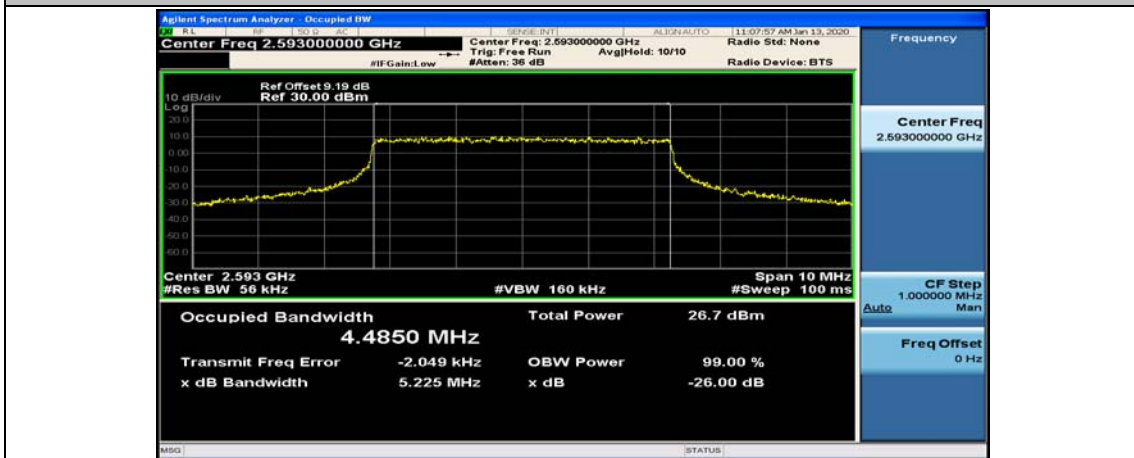

Test Graphs

Channel Bandwidth: 5 MHz

(Channel Bandwidth: 5 MHz)_HCH_QPSK_25RB#0

(Channel Bandwidth: 5 MHz)_LCH_16QAM_25RB#0

(Channel Bandwidth: 5 MHz)_MCH_16QAM_25RB#0

(Channel Bandwidth: 5 MHz)_HCH_16QAM_25RB#0