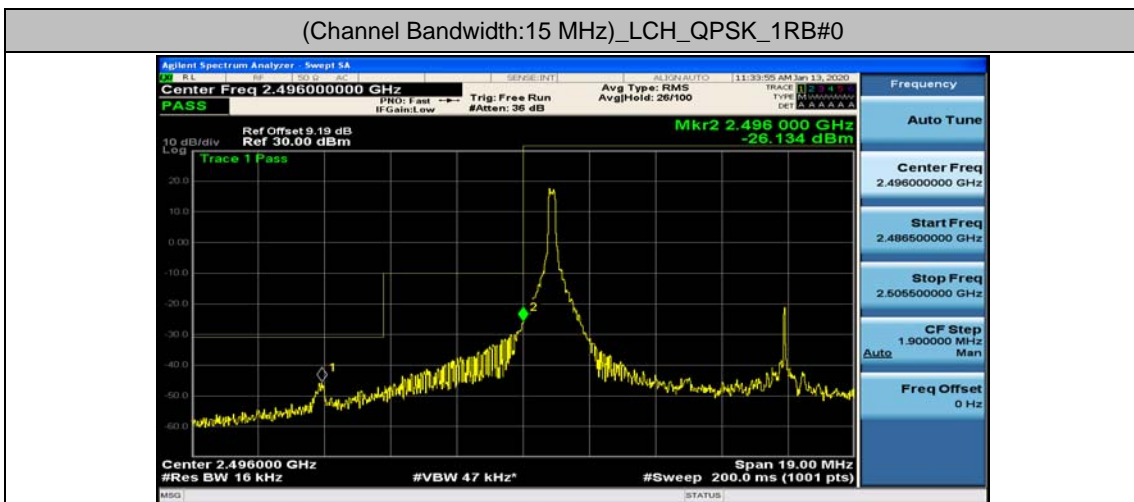

Channel Bandwidth: 10 MHz_HCH_16QAM_25RB#12

Channel Bandwidth: 10 MHz_HCH_16QAM_25RB#25

Channel Bandwidth: 10 MHz_HCH_16QAM_50RB#0

Channel Bandwidth: 15 MHz

(Channel Bandwidth:15 MHz)_LCH_QPSK_1RB#37

(Channel Bandwidth:15 MHz)_LCH_QPSK_1RB#74