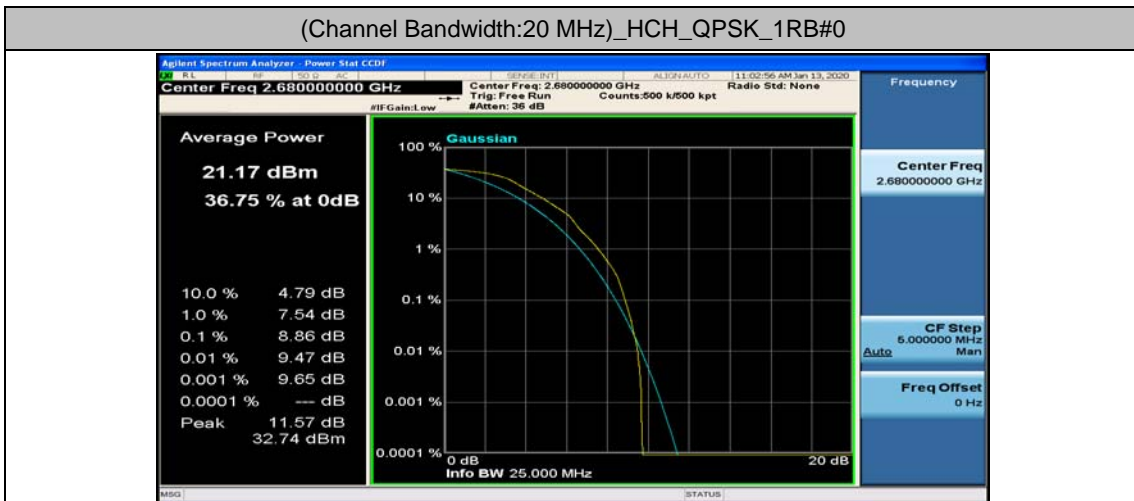

(Channel Bandwidth:20 MHz)_MCH_QPSK_50RB#0

(Channel Bandwidth:20 MHz)_MCH_QPSK_50RB#25

(Channel Bandwidth:20 MHz)_MCH_QPSK_50RB#50

(Channel Bandwidth:20 MHz)_MCH_QPSK_100RB#0

(Channel Bandwidth:20 MHz)_HCH_QPSK_1RB#0