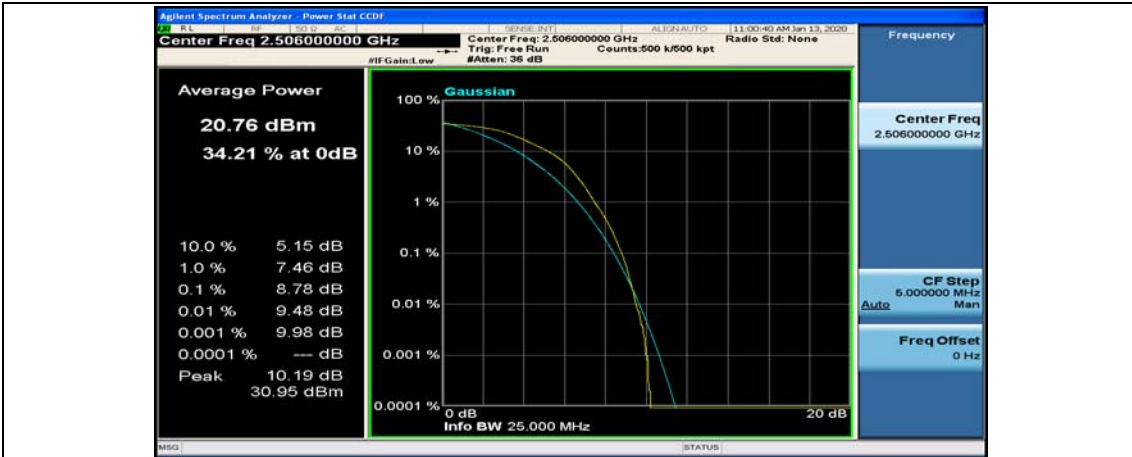

(Channel Bandwidth:20 MHz)_HCH_QPSK_100RB#0

(Channel Bandwidth:20 MHz)_LCH_16QAM_1RB#0

(Channel Bandwidth:20 MHz)_LCH_16QAM_1RB#49

(Channel Bandwidth:20 MHz)_LCH_16QAM_1RB#99

(Channel Bandwidth:20 MHz)_LCH_16QAM_50RB#0