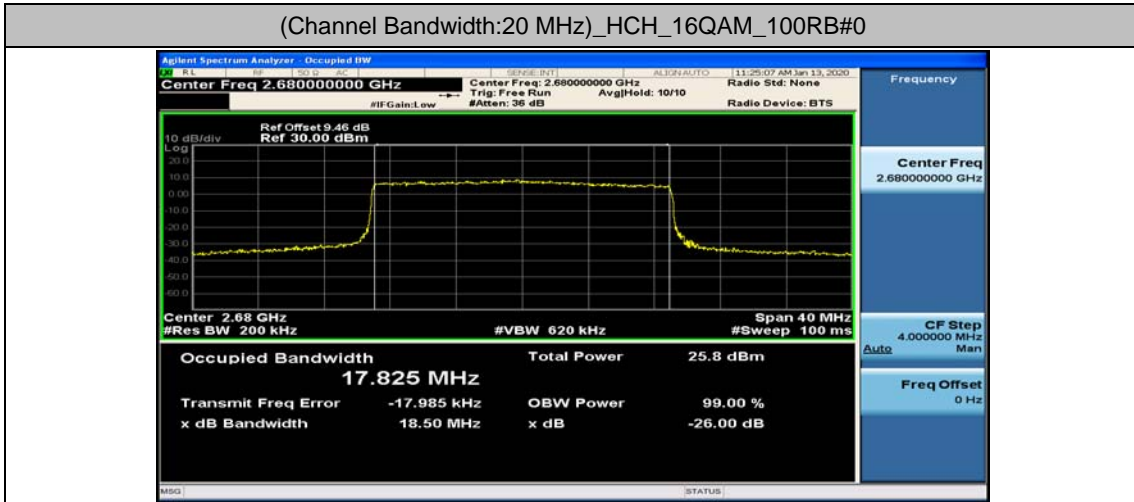

(Channel Bandwidth:20 MHz)_LCH_16QAM_100RB#0

(Channel Bandwidth:20 MHz)_MCH_16QAM_100RB#0

(Channel Bandwidth:20 MHz)_HCH_16QAM_100RB#0

Appendix D: Band Edge

Test Graphs

Channel Bandwidth: 5 MHz

(Channel Bandwidth: 5 MHz)_LCH_QPSK_1RB#0