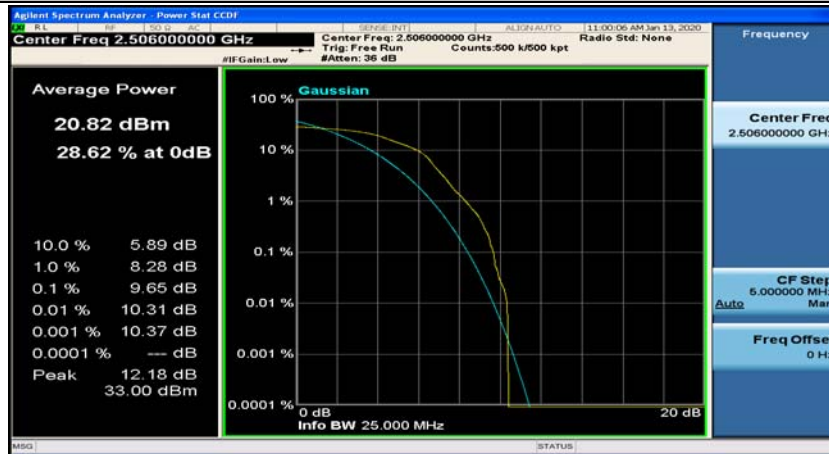

(Channel Bandwidth:20 MHz)_HCH_QPSK_100RB#0

(Channel Bandwidth:20 MHz)_LCH_16QAM_1RB#0

(Channel Bandwidth:20 MHz)_LCH_16QAM_1RB#49

(Channel Bandwidth:20 MHz)_LCH_16QAM_1RB#99

(Channel Bandwidth:20 MHz)_LCH_16QAM_50RB#0