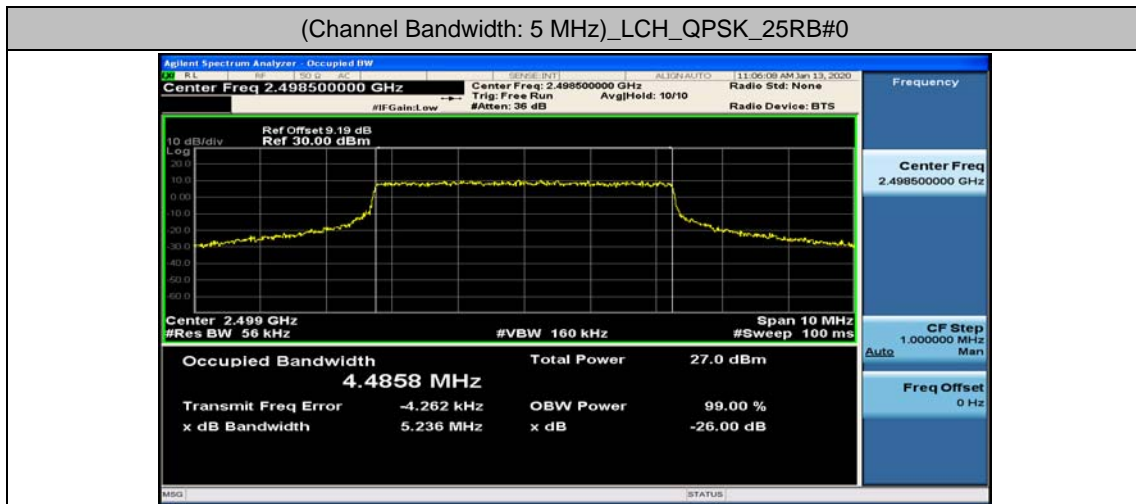

Channel Bandwidth: 20 MHz

Channel Bandwidth: 20 MHz						
Modulation	Channel	RB Configuration		Occupied Bandwidth (MHz)	26dB Bandwidth (MHz)	Verdict
		Size	Offset			
QPSK	LCH	100	0	17.841	18.57	PASS
	MCH	100	0	17.828	18.54	PASS
	HCH	100	0	17.826	18.52	PASS
16QAM	LCH	100	0	17.831	18.59	PASS
	MCH	100	0	17.826	18.60	PASS
	HCH	100	0	17.825	18.50	PASS

Test Graphs

Channel Bandwidth: 5 MHz