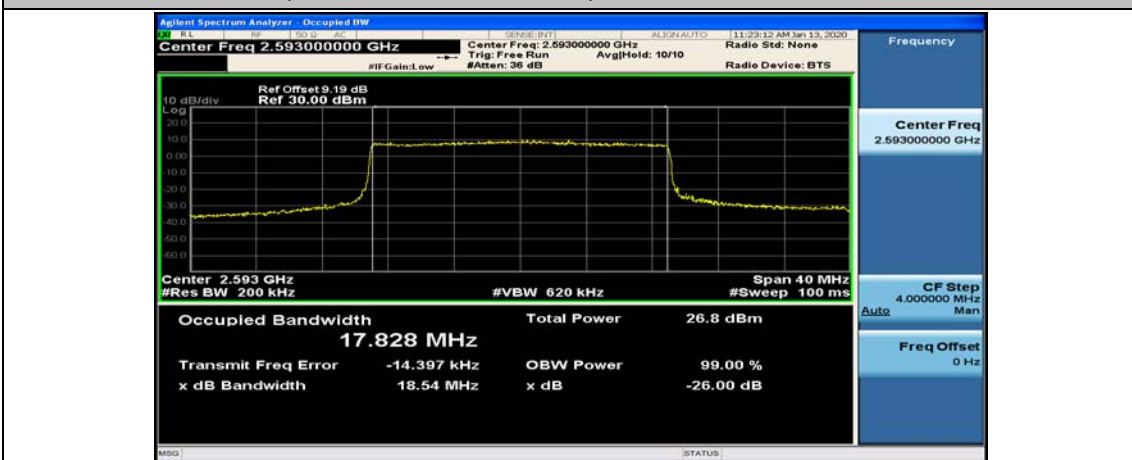

(Channel Bandwidth:15 MHz)_MCH_16QAM_75RB#0

(Channel Bandwidth:15 MHz)_HCH_16QAM_75RB#0

Channel Bandwidth: 20 MHz

(Channel Bandwidth:20 MHz)_LCH_QPSK_100RB#0

(Channel Bandwidth:20 MHz)_MCH_QPSK_100RB#0

(Channel Bandwidth:20 MHz)_HCH_QPSK_100RB#0