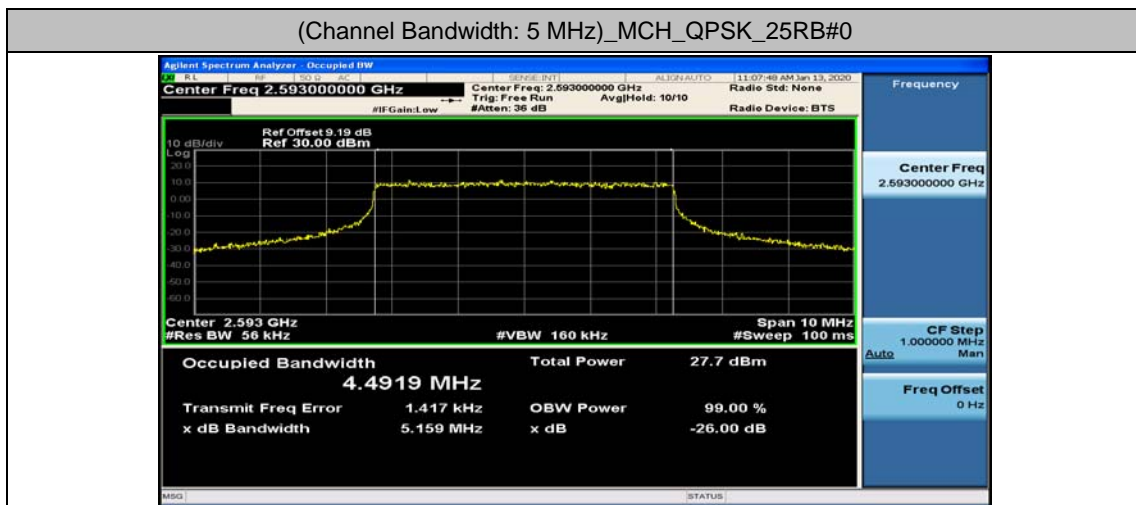

Channel Bandwidth: 20 MHz

Channel Bandwidth: 20 MHz						
Modulation	Channel	RB Configuration		Occupied Bandwidth (MHz)	26dB Bandwidth (MHz)	Verdict
		Size	Offset			
QPSK	LCH	100	0	17.841	18.57	PASS
	MCH	100	0	17.828	18.54	PASS
	HCH	100	0	17.826	18.52	PASS
16QAM	LCH	100	0	17.831	18.59	PASS
	MCH	100	0	17.826	18.60	PASS
	HCH	100	0	17.825	18.50	PASS

Test Graphs

Channel Bandwidth: 5 MHz