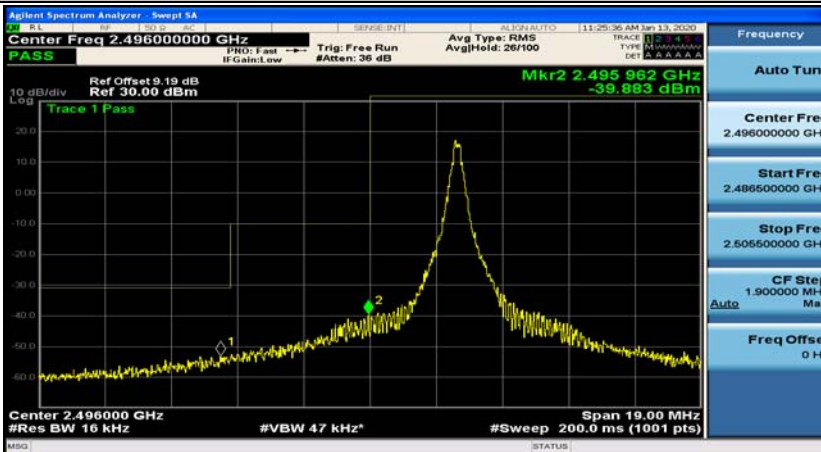

(Channel Bandwidth: 5 MHz)_LCH_QPSK_1RB#12