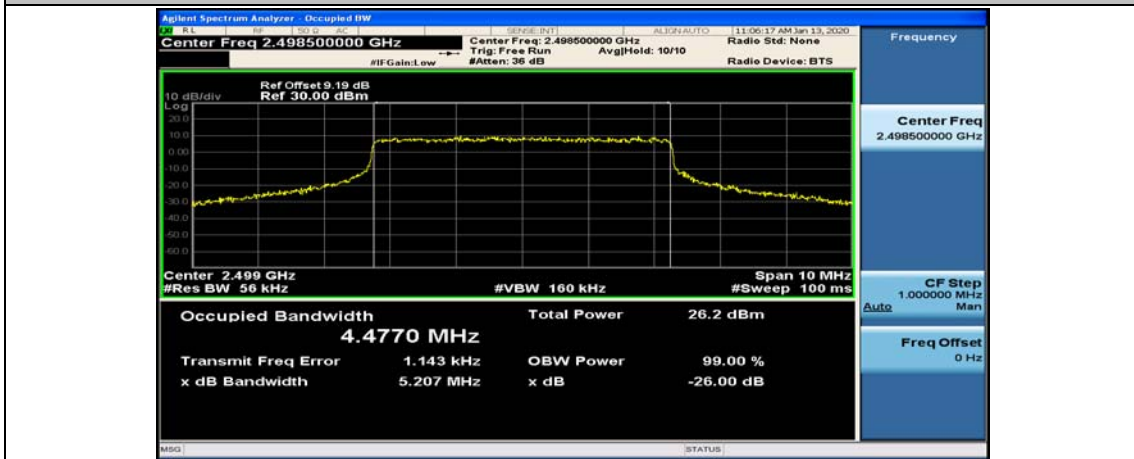

Test Graphs

Channel Bandwidth: 5 MHz

(Channel Bandwidth: 5 MHz)_HCH_QPSK_25RB#0

(Channel Bandwidth: 5 MHz)_LCH_16QAM_25RB#0

(Channel Bandwidth: 5 MHz)_MCH_16QAM_25RB#0

(Channel Bandwidth: 5 MHz)_HCH_16QAM_25RB#0