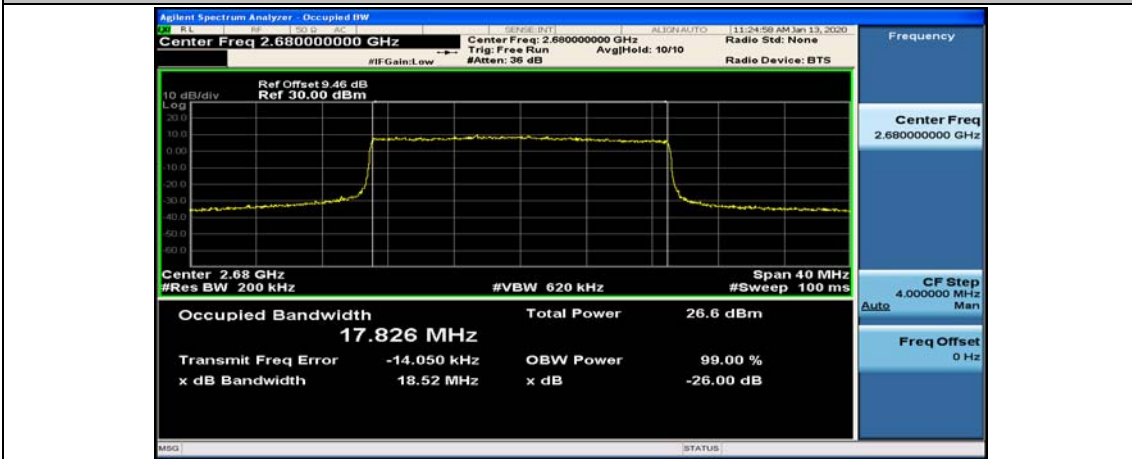

(Channel Bandwidth:15 MHz)_MCH_16QAM_75RB#0

(Channel Bandwidth:15 MHz)_HCH_16QAM_75RB#0

Channel Bandwidth: 20 MHz

(Channel Bandwidth:20 MHz)_LCH_QPSK_100RB#0

(Channel Bandwidth:20 MHz)_MCH_QPSK_100RB#0

(Channel Bandwidth:20 MHz)_HCH_QPSK_100RB#0