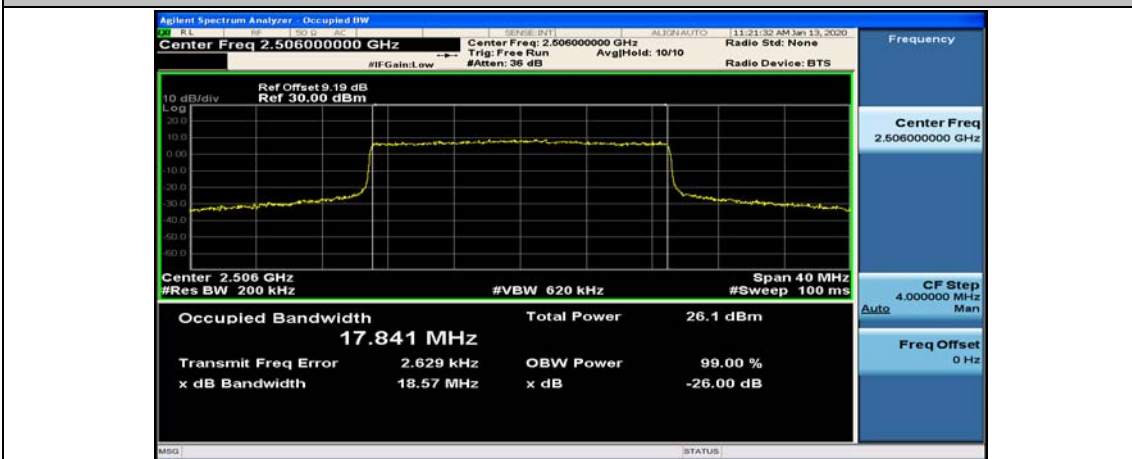

(Channel Bandwidth:15 MHz)_MCH_16QAM_75RB#0

(Channel Bandwidth:15 MHz)_HCH_16QAM_75RB#0

Channel Bandwidth: 20 MHz

(Channel Bandwidth:20 MHz)_LCH_QPSK_100RB#0

(Channel Bandwidth:20 MHz)_MCH_QPSK_100RB#0

(Channel Bandwidth:20 MHz)_HCH_QPSK_100RB#0