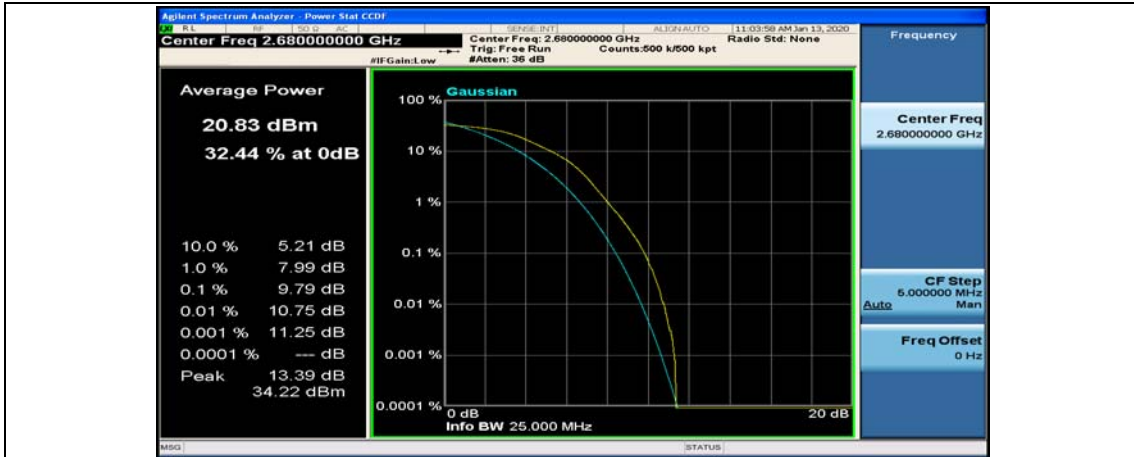

(Channel Bandwidth:20 MHz)_HCH_16QAM_1RB#0

(Channel Bandwidth:20 MHz)_HCH_16QAM_1RB#49

(Channel Bandwidth:20 MHz)_HCH_16QAM_1RB#99

(Channel Bandwidth:20 MHz)_HCH_16QAM_50RB#0

(Channel Bandwidth:20 MHz)_HCH_16QAM_50RB#25