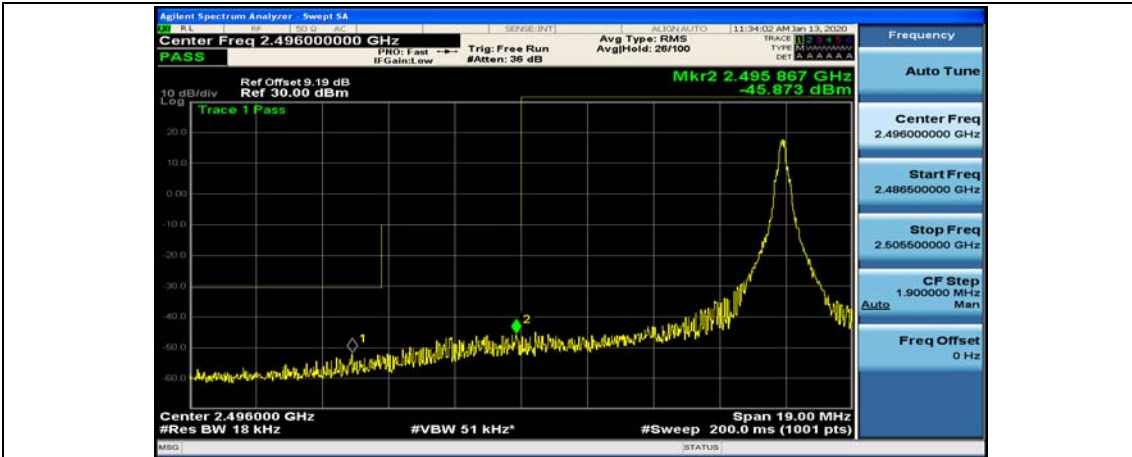

Channel Bandwidth: 10 MHz_HCH_16QAM_25RB#12

Channel Bandwidth: 10 MHz_HCH_16QAM_25RB#25

Channel Bandwidth: 10 MHz_HCH_16QAM_50RB#0

Channel Bandwidth: 15 MHz

(Channel Bandwidth:15 MHz)_LCH_QPSK_1RB#37

(Channel Bandwidth:15 MHz)_LCH_QPSK_1RB#74