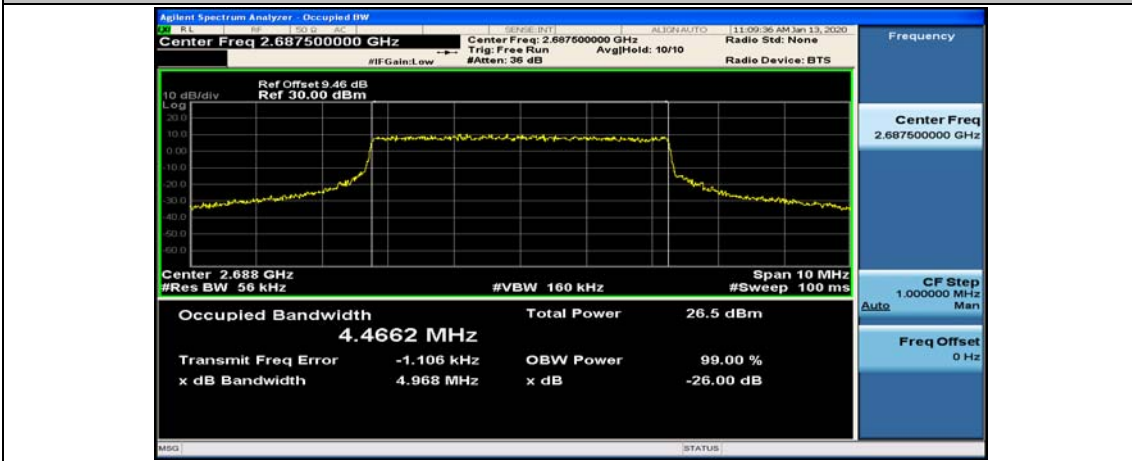

Test Graphs

Channel Bandwidth: 5 MHz

(Channel Bandwidth: 5 MHz)_HCH_QPSK_25RB#0

(Channel Bandwidth: 5 MHz)_LCH_16QAM_25RB#0

(Channel Bandwidth: 5 MHz)_MCH_16QAM_25RB#0

(Channel Bandwidth: 5 MHz)_HCH_16QAM_25RB#0