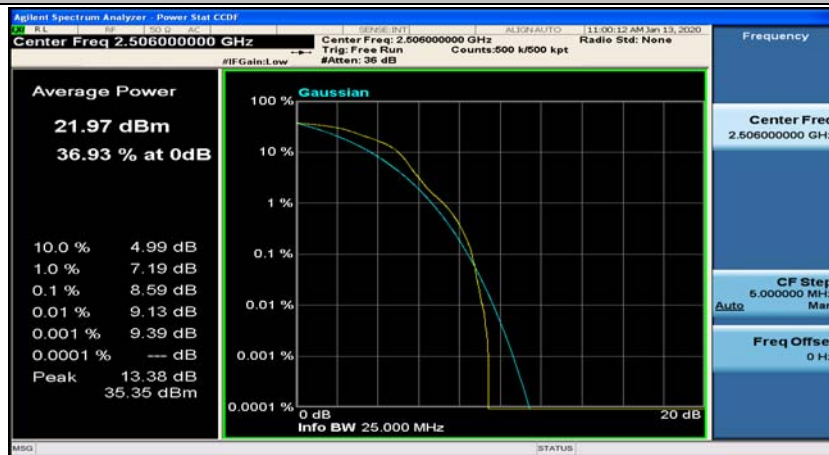

(Channel Bandwidth:20 MHz)_HCH_QPSK_100RB#0

(Channel Bandwidth:20 MHz)_LCH_16QAM_1RB#0

(Channel Bandwidth:20 MHz)_LCH_16QAM_1RB#49

(Channel Bandwidth:20 MHz)_LCH_16QAM_1RB#99

(Channel Bandwidth:20 MHz)_LCH_16QAM_50RB#0