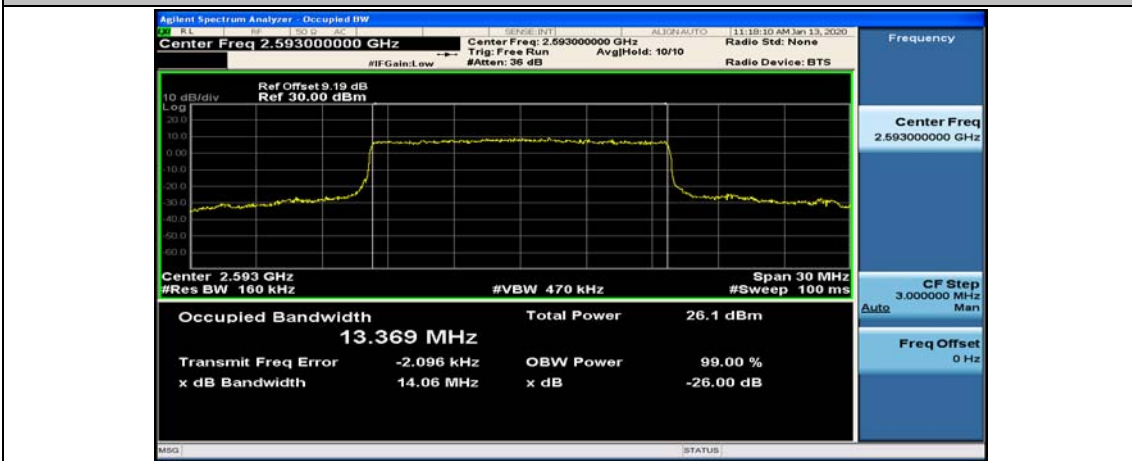

(Channel Bandwidth:15 MHz)_MCH_16QAM_75RB#0