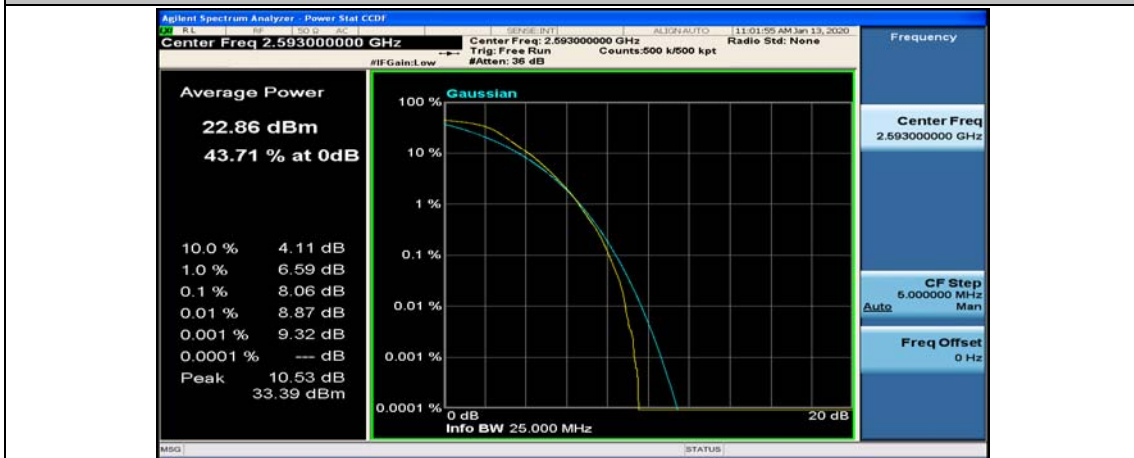

(Channel Bandwidth:20 MHz)_MCH_QPSK_50RB#0

(Channel Bandwidth:20 MHz)_MCH_QPSK_50RB#25

(Channel Bandwidth:20 MHz)_MCH_QPSK_50RB#50

(Channel Bandwidth:20 MHz)_MCH_QPSK_100RB#0

(Channel Bandwidth:20 MHz)_HCH_QPSK_1RB#0

(Channel Bandwidth:20 MHz)_HCH_QPSK_1RB#49

(Channel Bandwidth:20 MHz)_HCH_QPSK_1RB#99

(Channel Bandwidth:20 MHz)_HCH_QPSK_50RB#0

(Channel Bandwidth:20 MHz)_HCH_QPSK_50RB#25

(Channel Bandwidth:20 MHz)_HCH_QPSK_50RB#50