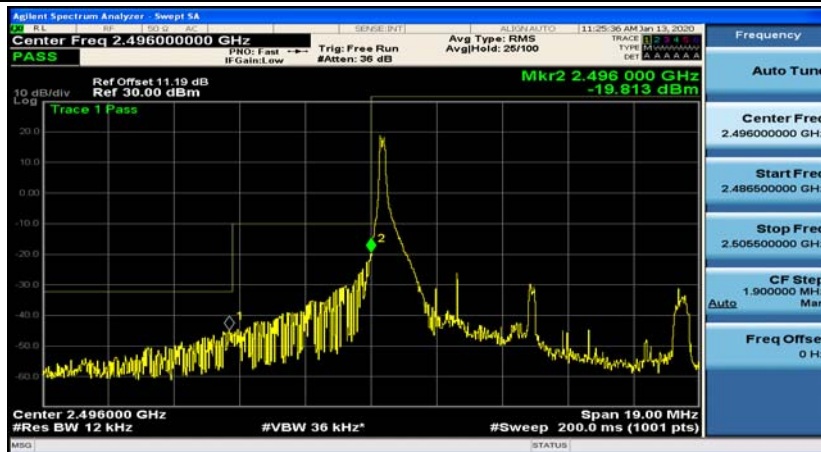

(Channel Bandwidth:20 MHz)_LCH_16QAM_100RB#0

(Channel Bandwidth:20 MHz)_MCH_16QAM_100RB#0

(Channel Bandwidth:20 MHz)_HCH_16QAM_100RB#0

Appendix D: Band Edge

Test Graphs

Channel Bandwidth: 5 MHz

(Channel Bandwidth: 5 MHz)_LCH_QPSK_1RB#0