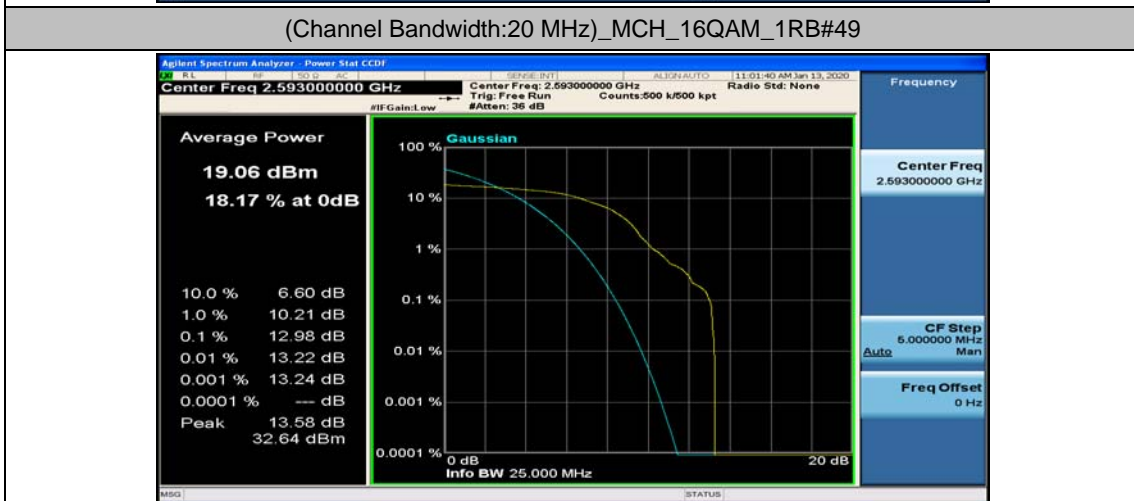

(Channel Bandwidth:20 MHz)_LCH_16QAM_50RB#25

(Channel Bandwidth:20 MHz)_LCH_16QAM_50RB#50

(Channel Bandwidth:20 MHz)_LCH_16QAM_100RB#0

(Channel Bandwidth:20 MHz)_MCH_16QAM_1RB#0

(Channel Bandwidth:20 MHz)_MCH_16QAM_1RB#49