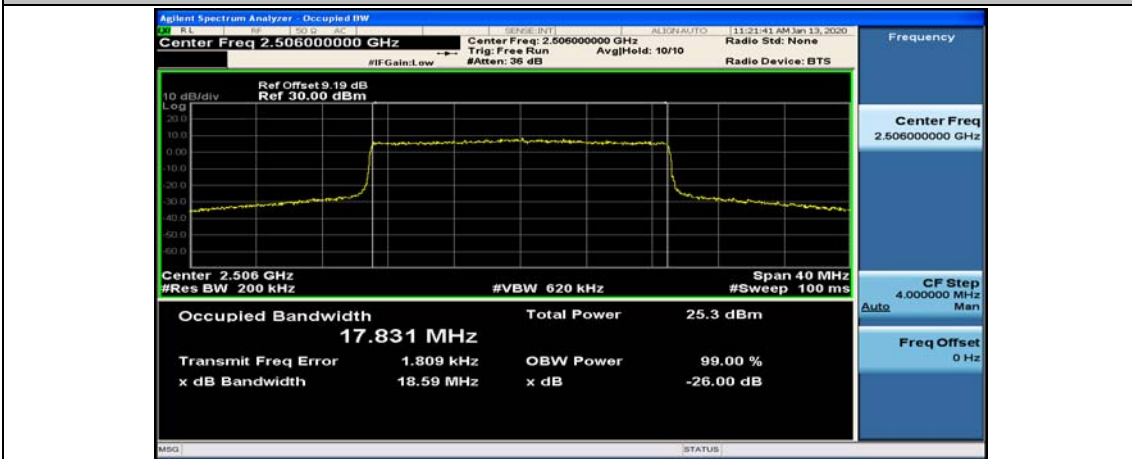

(Channel Bandwidth:20 MHz)_LCH_16QAM_100RB#0