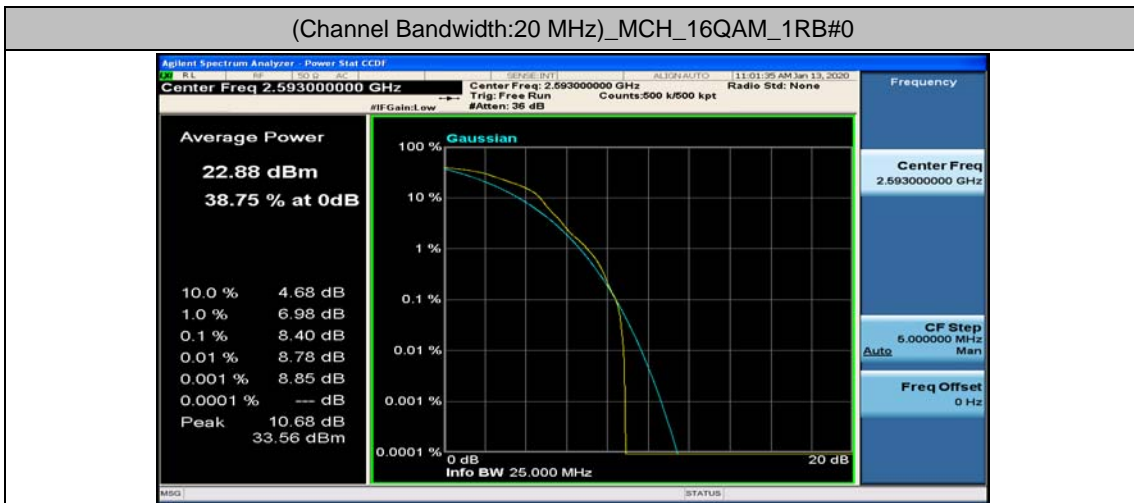

(Channel Bandwidth:20 MHz)_LCH_16QAM_50RB#25

(Channel Bandwidth:20 MHz)_LCH_16QAM_50RB#50

(Channel Bandwidth:20 MHz)_LCH_16QAM_100RB#0

(Channel Bandwidth:20 MHz)_MCH_16QAM_1RB#0

(Channel Bandwidth:20 MHz)_MCH_16QAM_1RB#49