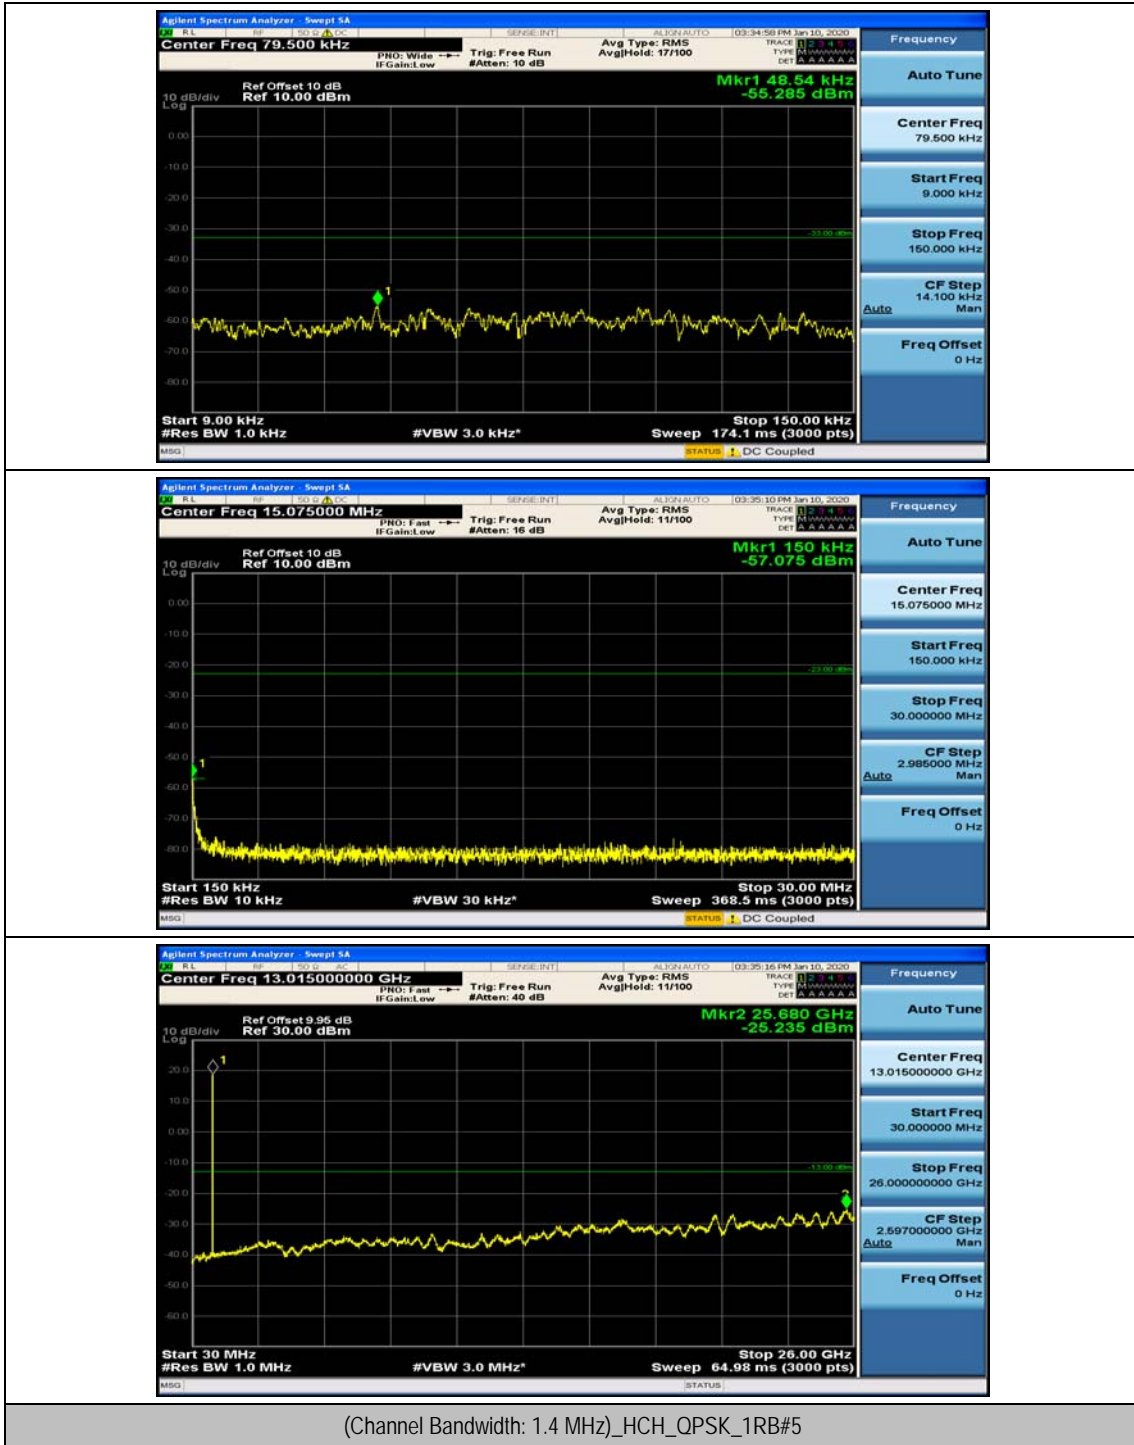

(Channel Bandwidth: 1.4 MHz)_HCH_QPSK_1RB#0

(Channel Bandwidth: 1.4 MHz)_HCH_QPSK_1RB#3

(Channel Bandwidth: 1.4 MHz)_LCH_16QAM_1RB#0

(Channel Bandwidth: 1.4 MHz)_LCH_16QAM_1RB#3

(Channel Bandwidth: 1.4 MHz)_MCH_16QAM_1RB#0

(Channel Bandwidth: 1.4 MHz)_MCH_16QAM_1RB#3

(Channel Bandwidth: 1.4 MHz)_HCH_16QAM_1RB#0

(Channel Bandwidth: 1.4 MHz)_HCH_16QAM_1RB#3

Channel Bandwidth: 3 MHz

(Channel Bandwidth: 3 MHz)_MCH_QPSK_1RB#0

(Channel Bandwidth: 3 MHz)_MCH_QPSK_1RB#7