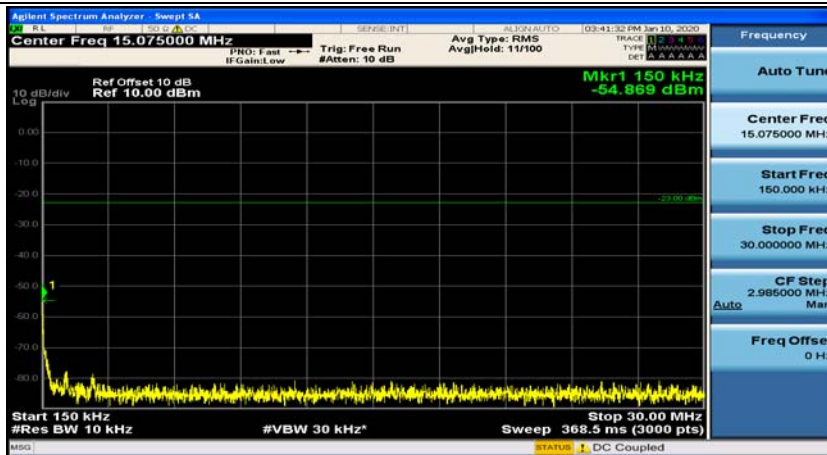

(Channel Bandwidth: 3 MHz)_HCH_QPSK_1RB#0

(Channel Bandwidth: 3 MHz)_HCH_QPSK_1RB#7