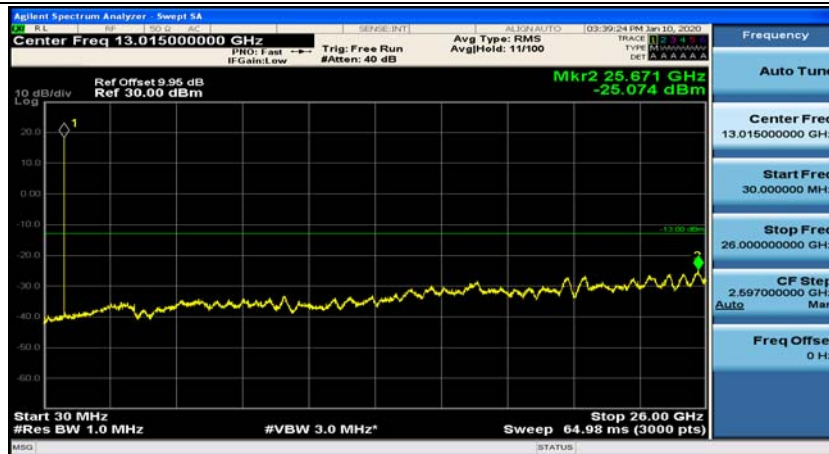

(Channel Bandwidth: 1.4 MHz)_MCH_16QAM_1RB#3

(Channel Bandwidth: 1.4 MHz)_HCH_16QAM_1RB#0

(Channel Bandwidth: 1.4 MHz)_HCH_16QAM_1RB#3

Channel Bandwidth: 3 MHz

(Channel Bandwidth: 3 MHz)_MCH_QPSK_1RB#0

(Channel Bandwidth: 3 MHz)_MCH_QPSK_1RB#7

(Channel Bandwidth: 3 MHz)_HCH_QPSK_1RB#0

(Channel Bandwidth: 3 MHz)_HCH_QPSK_1RB#7

(Channel Bandwidth: 3 MHz)_LCH_16QAM_1RB#0

(Channel Bandwidth: 3 MHz)_LCH_16QAM_1RB#7

(Channel Bandwidth: 3 MHz)_MCH_16QAM_1RB#0