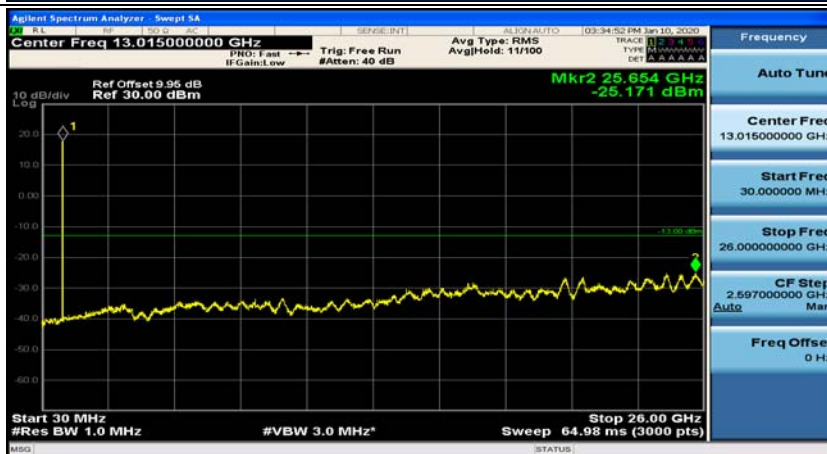

(Channel Bandwidth: 1.4 MHz)_HCH_QPSK_1RB#0

(Channel Bandwidth: 1.4 MHz)_HCH_QPSK_1RB#3

(Channel Bandwidth: 1.4 MHz)_LCH_16QAM_1RB#0

(Channel Bandwidth: 1.4 MHz)_LCH_16QAM_1RB#3

(Channel Bandwidth: 1.4 MHz)_MCH_16QAM_1RB#0

(Channel Bandwidth: 1.4 MHz)_MCH_16QAM_1RB#3

(Channel Bandwidth: 1.4 MHz)_HCH_16QAM_1RB#0

(Channel Bandwidth: 1.4 MHz)_HCH_16QAM_1RB#3

Channel Bandwidth: 3 MHz

(Channel Bandwidth: 3 MHz)_MCH_QPSK_1RB#0

(Channel Bandwidth: 3 MHz)_MCH_QPSK_1RB#7