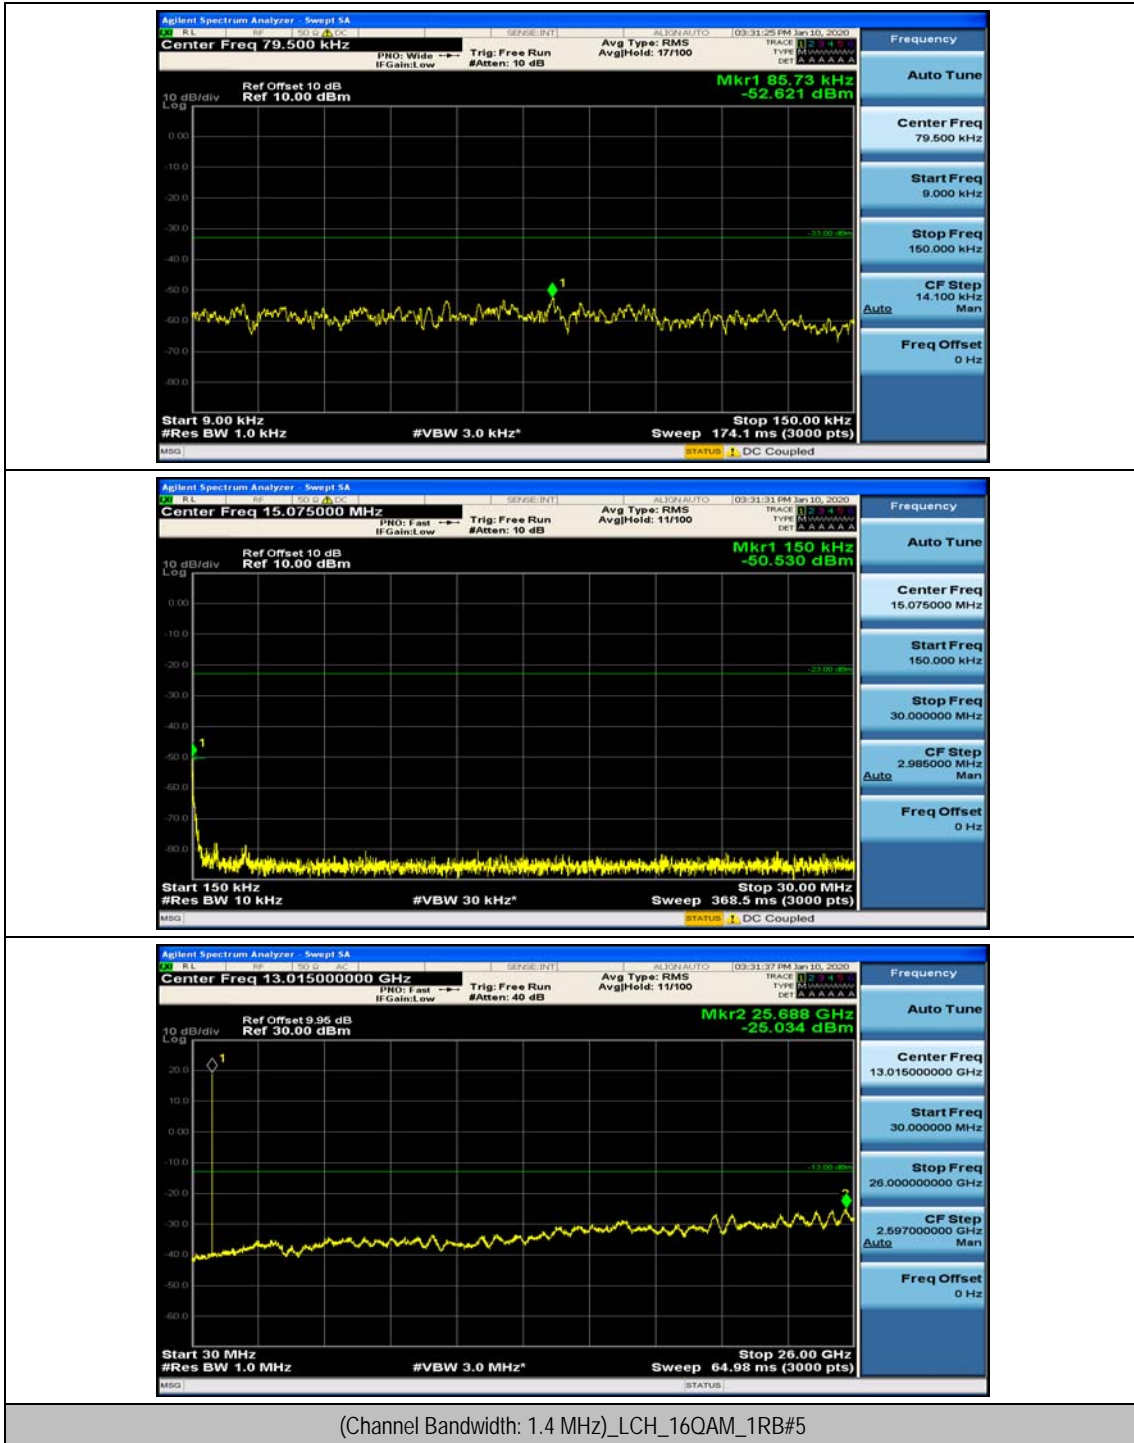

(Channel Bandwidth: 1.4 MHz)_HCH_QPSK_1RB#0

(Channel Bandwidth: 1.4 MHz)_HCH_QPSK_1RB#3

(Channel Bandwidth: 1.4 MHz)_LCH_16QAM_1RB#0

(Channel Bandwidth: 1.4 MHz)_LCH_16QAM_1RB#3

(Channel Bandwidth: 1.4 MHz)_MCH_16QAM_1RB#0

(Channel Bandwidth: 1.4 MHz)_MCH_16QAM_1RB#3

(Channel Bandwidth: 1.4 MHz)_HCH_16QAM_1RB#0

(Channel Bandwidth: 1.4 MHz)_HCH_16QAM_1RB#3

Channel Bandwidth: 3 MHz

(Channel Bandwidth: 3 MHz)_MCH_QPSK_1RB#0

(Channel Bandwidth: 3 MHz)_MCH_QPSK_1RB#7

(Channel Bandwidth: 3 MHz)_HCH_QPSK_1RB#0

(Channel Bandwidth: 3 MHz)_HCH_QPSK_1RB#7

(Channel Bandwidth: 3 MHz)_LCH_16QAM_1RB#0

(Channel Bandwidth: 3 MHz)_LCH_16QAM_1RB#7

(Channel Bandwidth: 3 MHz)_MCH_16QAM_1RB#0