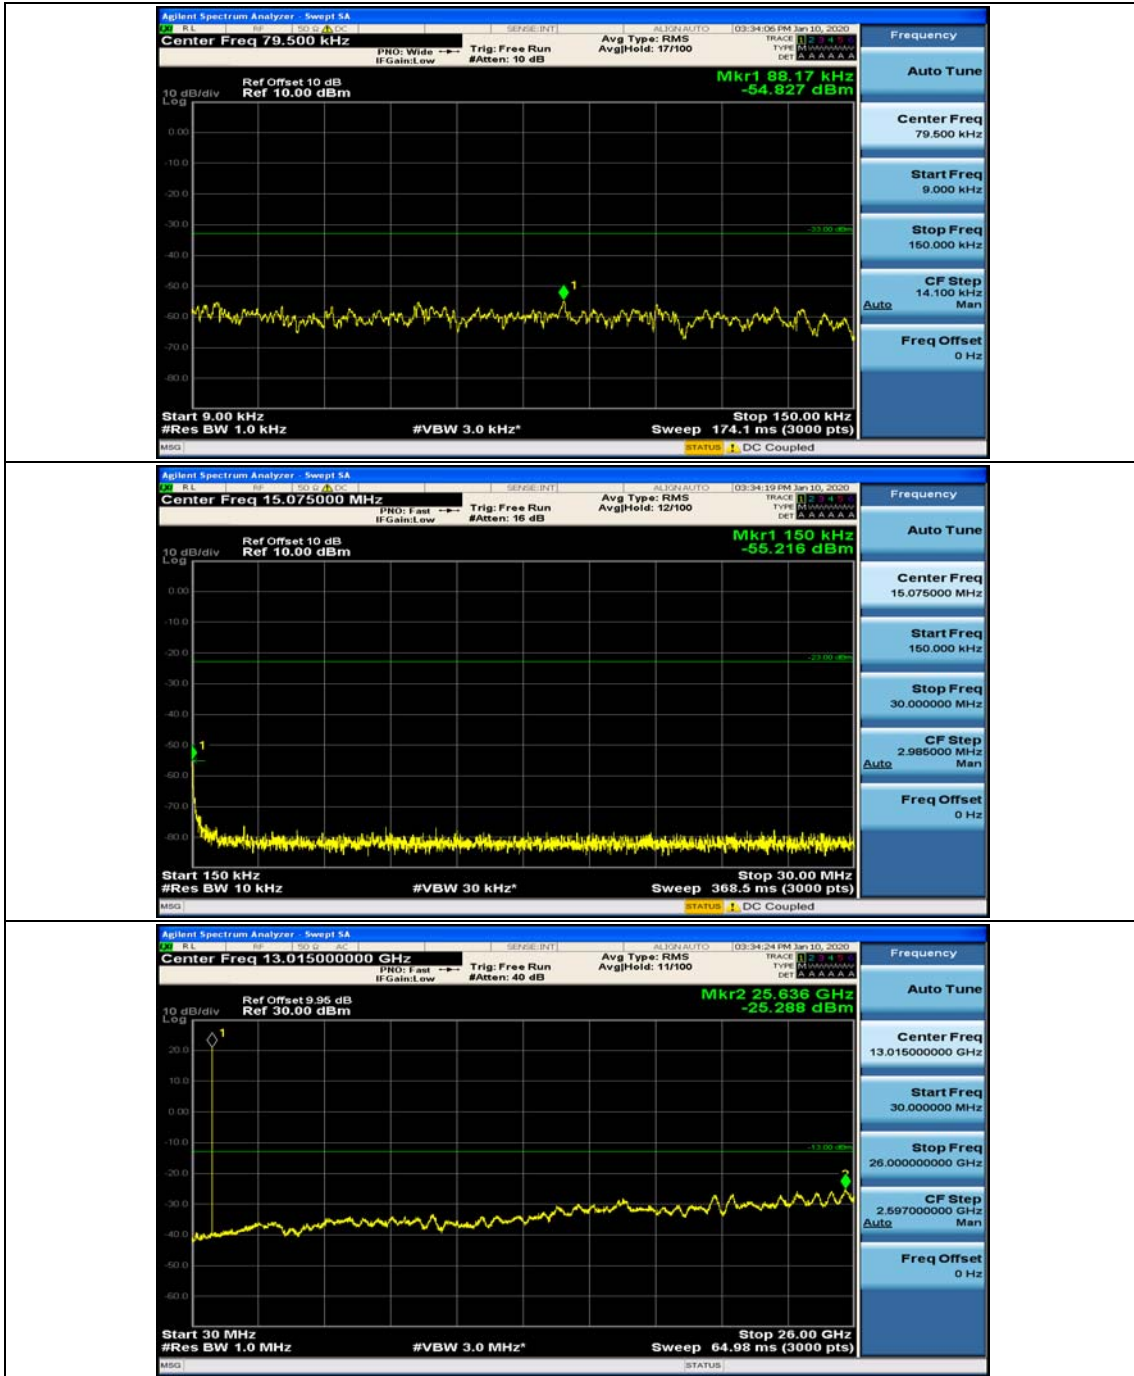

(Channel Bandwidth: 1.4 MHz)_HCH_QPSK_1RB#0

(Channel Bandwidth: 1.4 MHz)_HCH_QPSK_1RB#3

(Channel Bandwidth: 1.4 MHz)_LCH_16QAM_1RB#0

(Channel Bandwidth: 1.4 MHz)_LCH_16QAM_1RB#3

(Channel Bandwidth: 1.4 MHz)_MCH_16QAM_1RB#0

(Channel Bandwidth: 1.4 MHz)_MCH_16QAM_1RB#3

(Channel Bandwidth: 1.4 MHz)_HCH_16QAM_1RB#0

(Channel Bandwidth: 1.4 MHz)_HCH_16QAM_1RB#3

Channel Bandwidth: 3 MHz

(Channel Bandwidth: 3 MHz)_MCH_QPSK_1RB#0

(Channel Bandwidth: 3 MHz)_MCH_QPSK_1RB#7

(Channel Bandwidth: 3 MHz)_HCH_QPSK_1RB#0

(Channel Bandwidth: 3 MHz)_HCH_QPSK_1RB#7

(Channel Bandwidth: 3 MHz)_LCH_16QAM_1RB#0

(Channel Bandwidth: 3 MHz)_LCH_16QAM_1RB#7

(Channel Bandwidth: 3 MHz)_MCH_16QAM_1RB#0