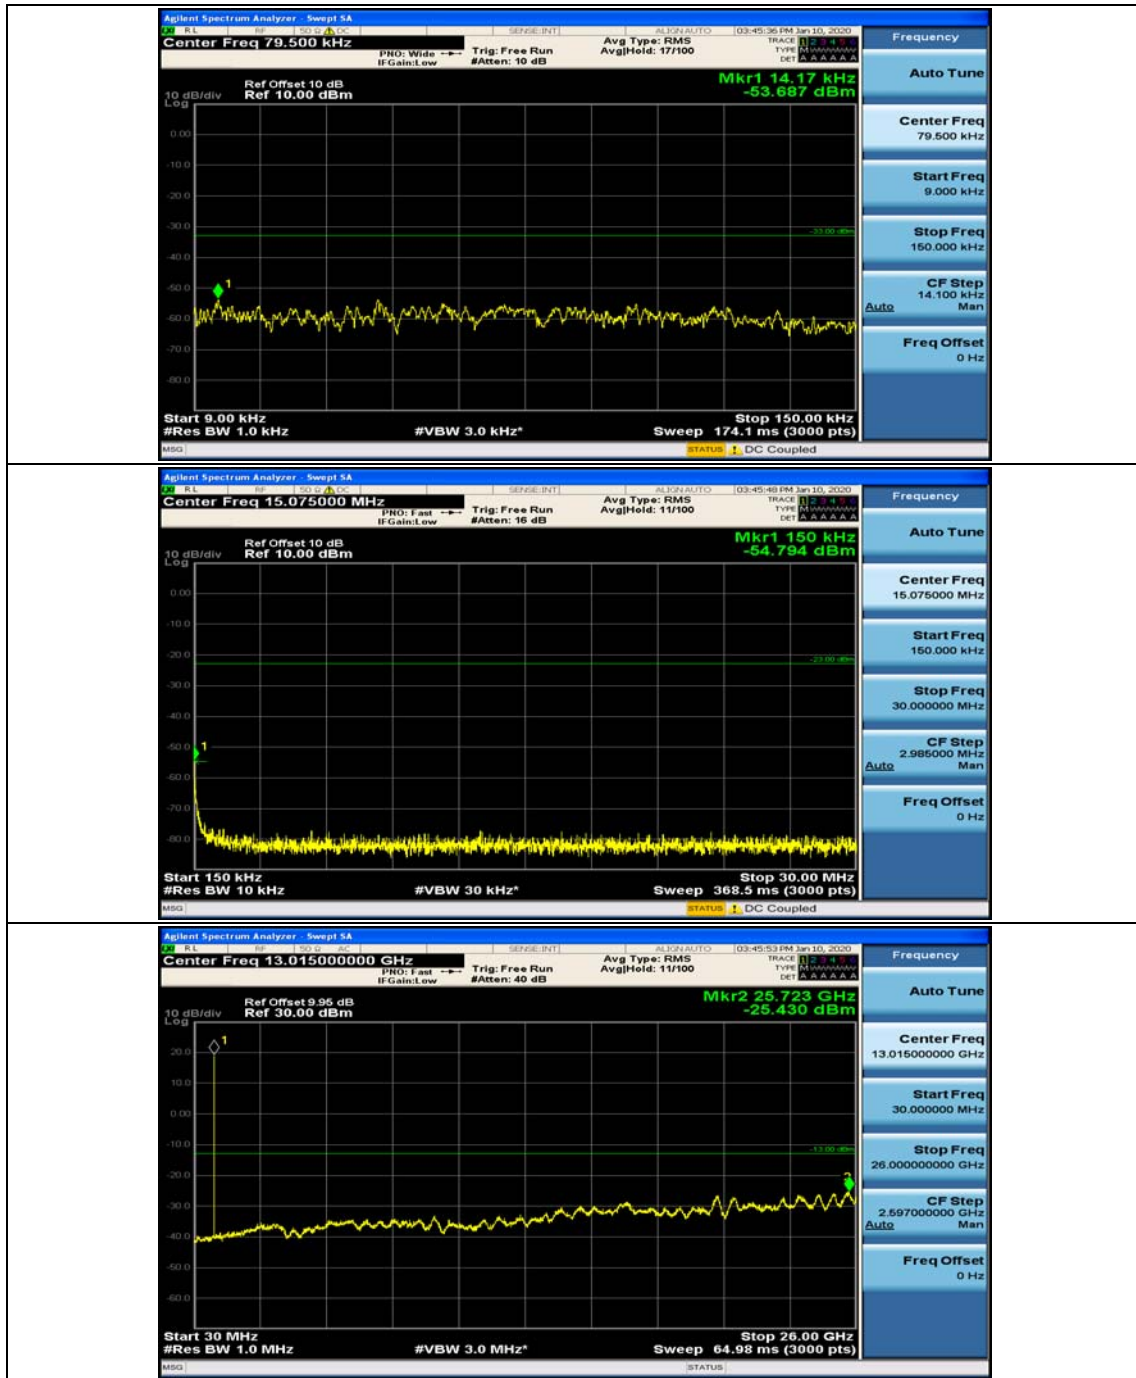

(Channel Bandwidth: 5 MHz)_HCH_QPSK_1RB#0

(Channel Bandwidth: 5 MHz)_HCH_QPSK_1RB#12

(Channel Bandwidth: 5 MHz)_LCH_16QAM_1RB#0

(Channel Bandwidth: 5 MHz)_LCH_16QAM_1RB#12

(Channel Bandwidth: 5 MHz)_MCH_16QAM_1RB#0