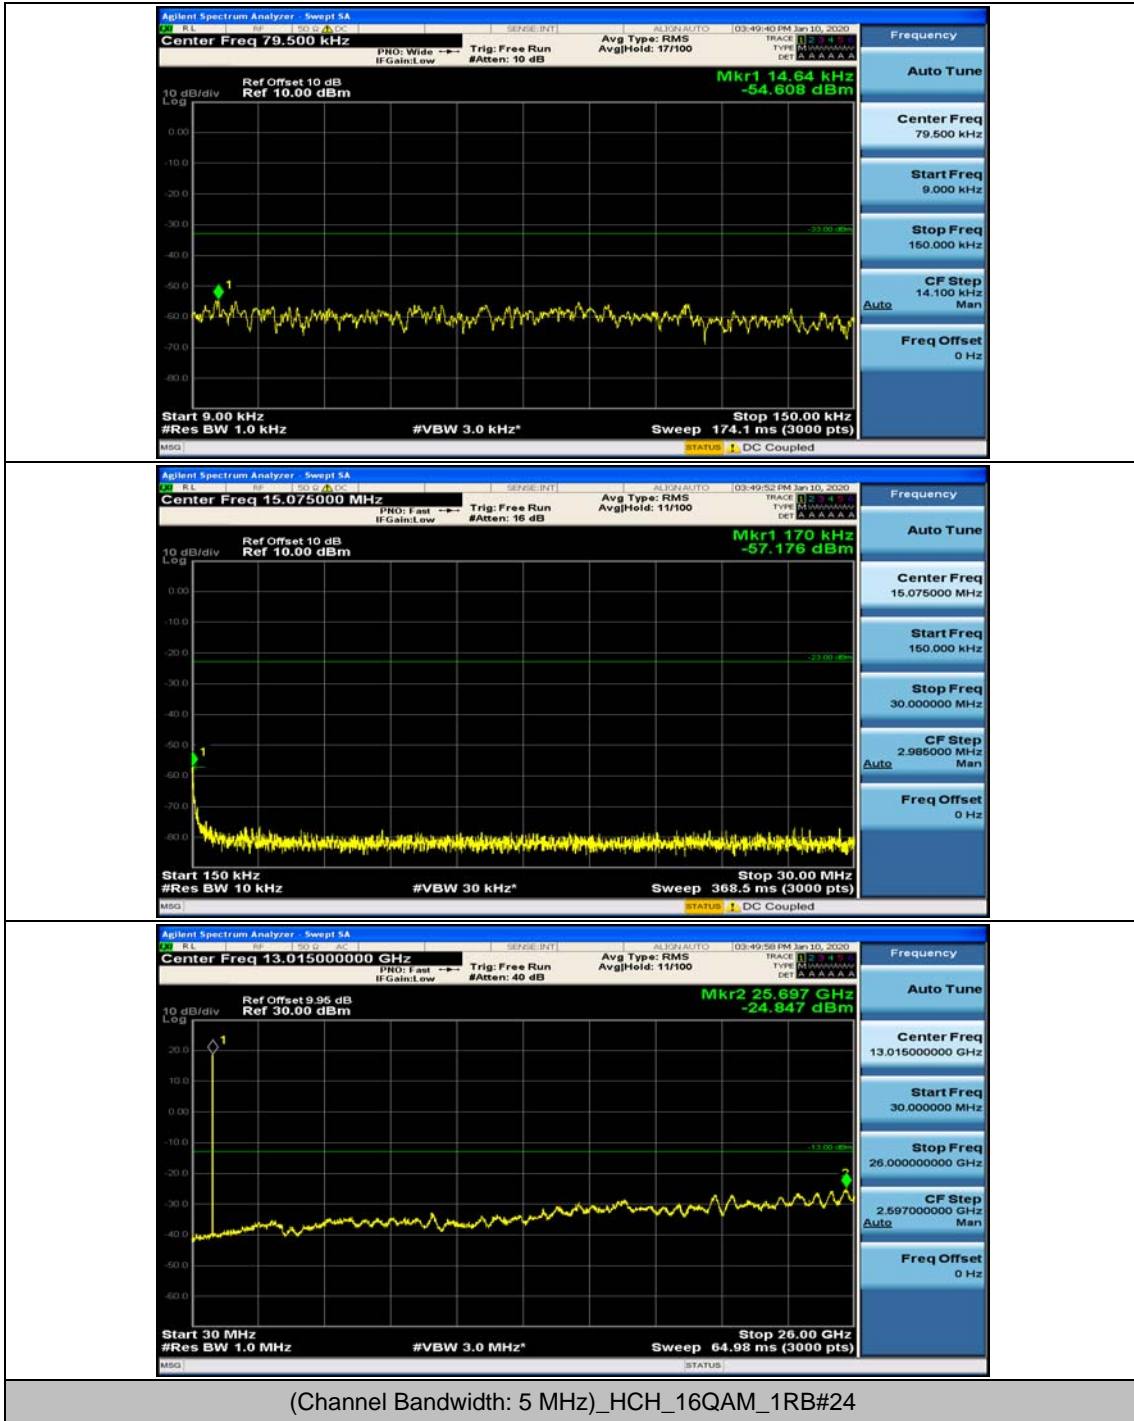

(Channel Bandwidth: 5 MHz)_MCH_16QAM_1RB#12

(Channel Bandwidth: 5 MHz)_HCH_16QAM_1RB#0

(Channel Bandwidth: 5 MHz)_HCH_16QAM_1RB#12

Channel Bandwidth: 10 MHz