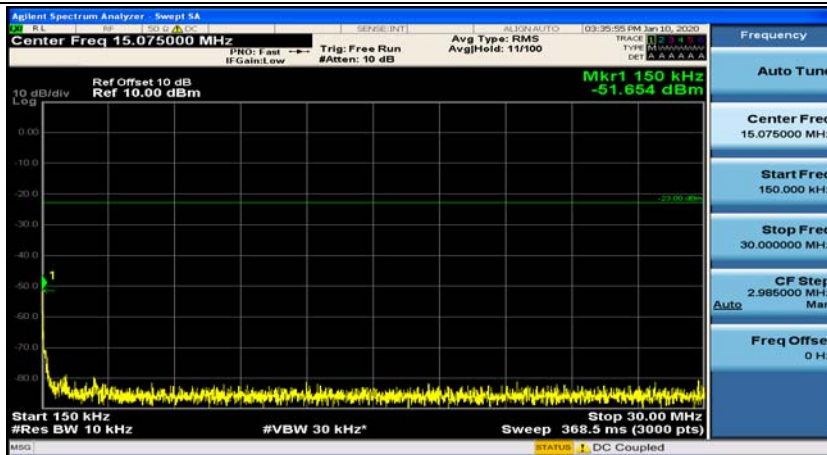

(Channel Bandwidth: 1.4 MHz)_HCH_QPSK_1RB#0

(Channel Bandwidth: 1.4 MHz)_HCH_QPSK_1RB#3

(Channel Bandwidth: 1.4 MHz)_LCH_16QAM_1RB#0

(Channel Bandwidth: 1.4 MHz)_LCH_16QAM_1RB#3

(Channel Bandwidth: 1.4 MHz)_MCH_16QAM_1RB#0

(Channel Bandwidth: 1.4 MHz)_MCH_16QAM_1RB#3

(Channel Bandwidth: 1.4 MHz)_HCH_16QAM_1RB#0

(Channel Bandwidth: 1.4 MHz)_HCH_16QAM_1RB#3

Channel Bandwidth: 3 MHz

(Channel Bandwidth: 3 MHz)_MCH_QPSK_1RB#0

(Channel Bandwidth: 3 MHz)_MCH_QPSK_1RB#7