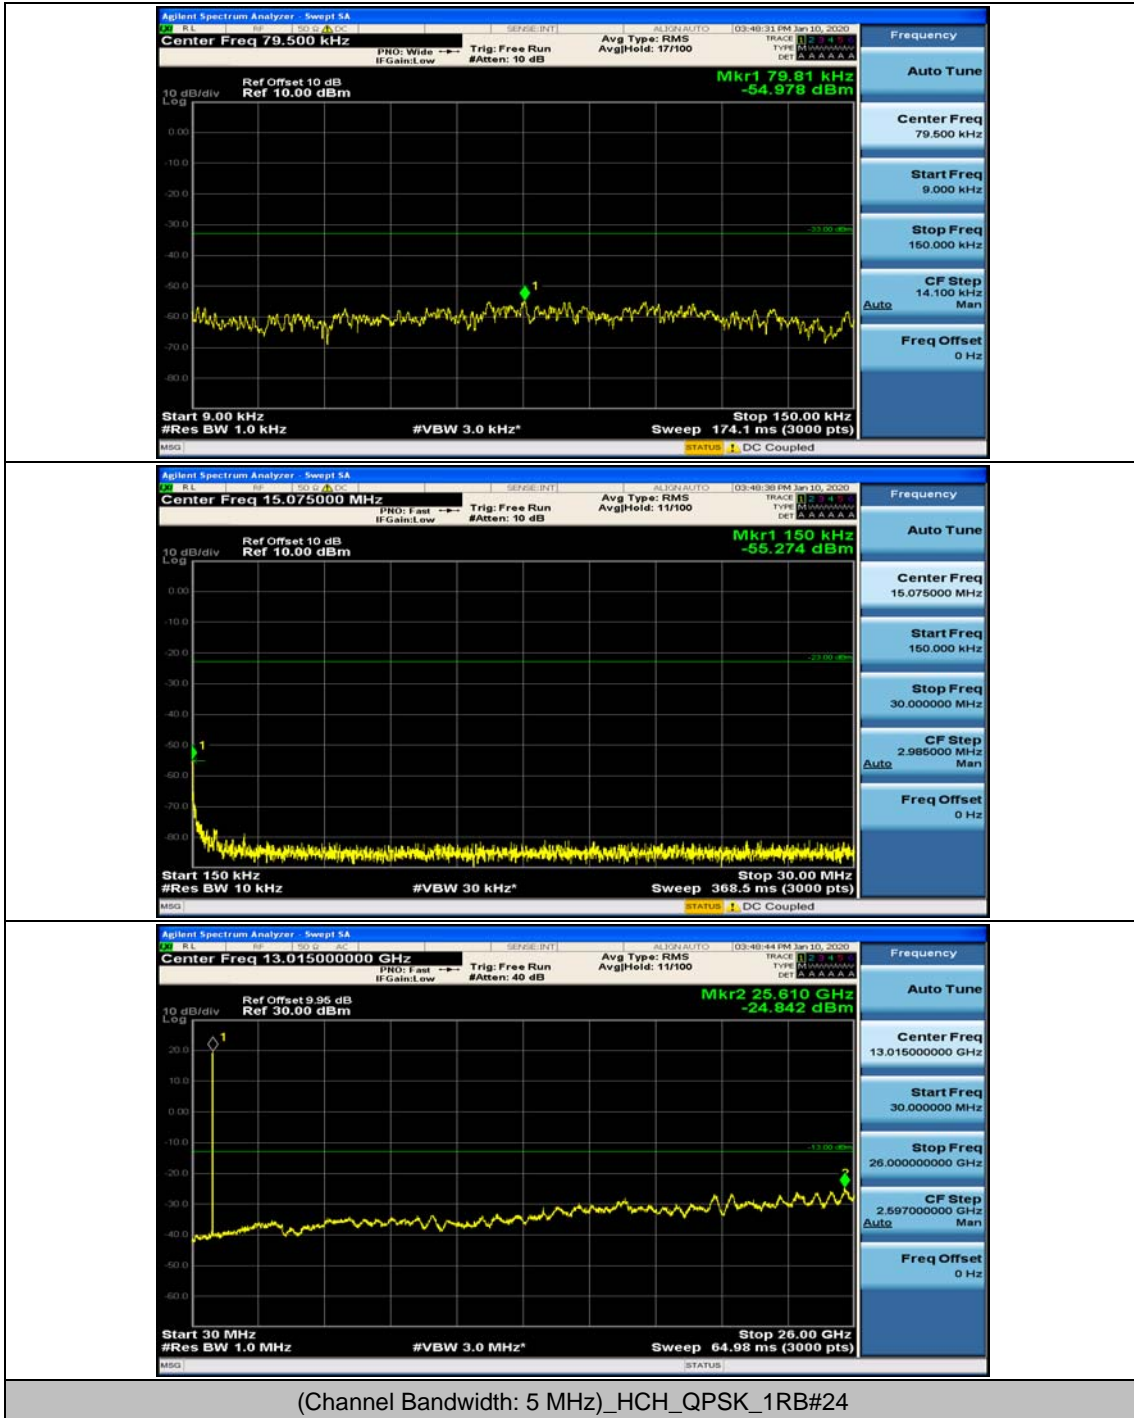

(Channel Bandwidth: 3 MHz)_MCH_16QAM_1RB#7

(Channel Bandwidth: 3 MHz)_HCH_16QAM_1RB#0

(Channel Bandwidth: 3 MHz)_HCH_16QAM_1RB#7

Channel Bandwidth: 5 MHz

(Channel Bandwidth: 5 MHz)_MCH_QPSK_1RB#0

(Channel Bandwidth: 5 MHz)_MCH_QPSK_1RB#12

(Channel Bandwidth: 5 MHz)_HCH_QPSK_1RB#0

(Channel Bandwidth: 5 MHz)_HCH_QPSK_1RB#12

(Channel Bandwidth: 5 MHz)_LCH_16QAM_1RB#0

(Channel Bandwidth: 5 MHz)_LCH_16QAM_1RB#12

(Channel Bandwidth: 5 MHz)_MCH_16QAM_1RB#0