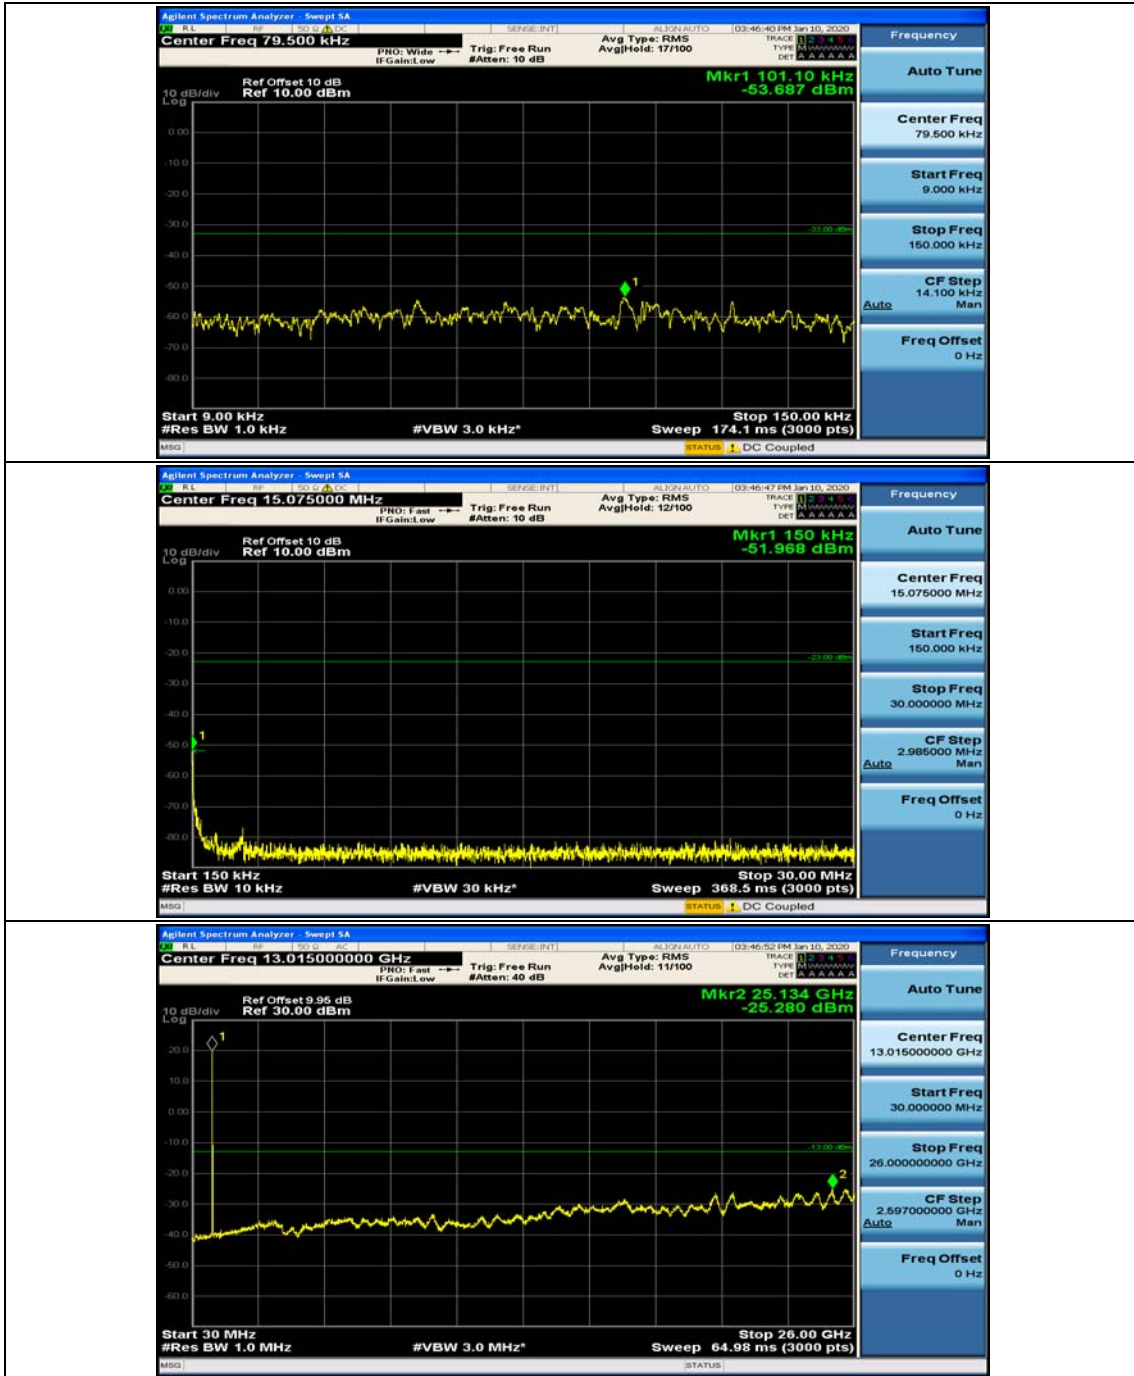

(Channel Bandwidth: 3 MHz)_MCH_16QAM_1RB#7

(Channel Bandwidth: 3 MHz)_HCH_16QAM_1RB#0

(Channel Bandwidth: 3 MHz)_HCH_16QAM_1RB#7

Channel Bandwidth: 5 MHz

(Channel Bandwidth: 5 MHz)_MCH_QPSK_1RB#0

(Channel Bandwidth: 5 MHz)_MCH_QPSK_1RB#12

(Channel Bandwidth: 5 MHz)_HCH_QPSK_1RB#0

(Channel Bandwidth: 5 MHz)_HCH_QPSK_1RB#12

(Channel Bandwidth: 5 MHz)_LCH_16QAM_1RB#0

(Channel Bandwidth: 5 MHz)_LCH_16QAM_1RB#12

(Channel Bandwidth: 5 MHz)_MCH_16QAM_1RB#0