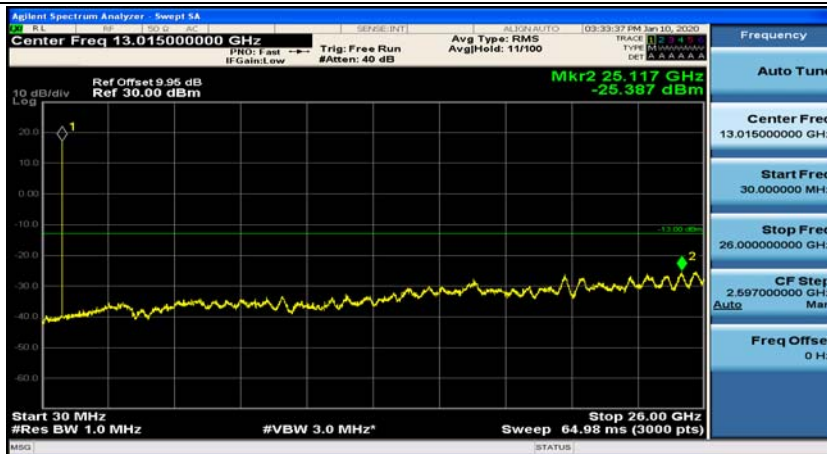

(Channel Bandwidth: 1.4 MHz)_HCH_QPSK_1RB#0

(Channel Bandwidth: 1.4 MHz)_HCH_QPSK_1RB#3

(Channel Bandwidth: 1.4 MHz)_LCH_16QAM_1RB#0

(Channel Bandwidth: 1.4 MHz)_LCH_16QAM_1RB#3

(Channel Bandwidth: 1.4 MHz)_MCH_16QAM_1RB#0

(Channel Bandwidth: 1.4 MHz)_MCH_16QAM_1RB#3

(Channel Bandwidth: 1.4 MHz)_HCH_16QAM_1RB#0

(Channel Bandwidth: 1.4 MHz)_HCH_16QAM_1RB#3

Channel Bandwidth: 3 MHz

(Channel Bandwidth: 3 MHz)_MCH_QPSK_1RB#0

(Channel Bandwidth: 3 MHz)_MCH_QPSK_1RB#7