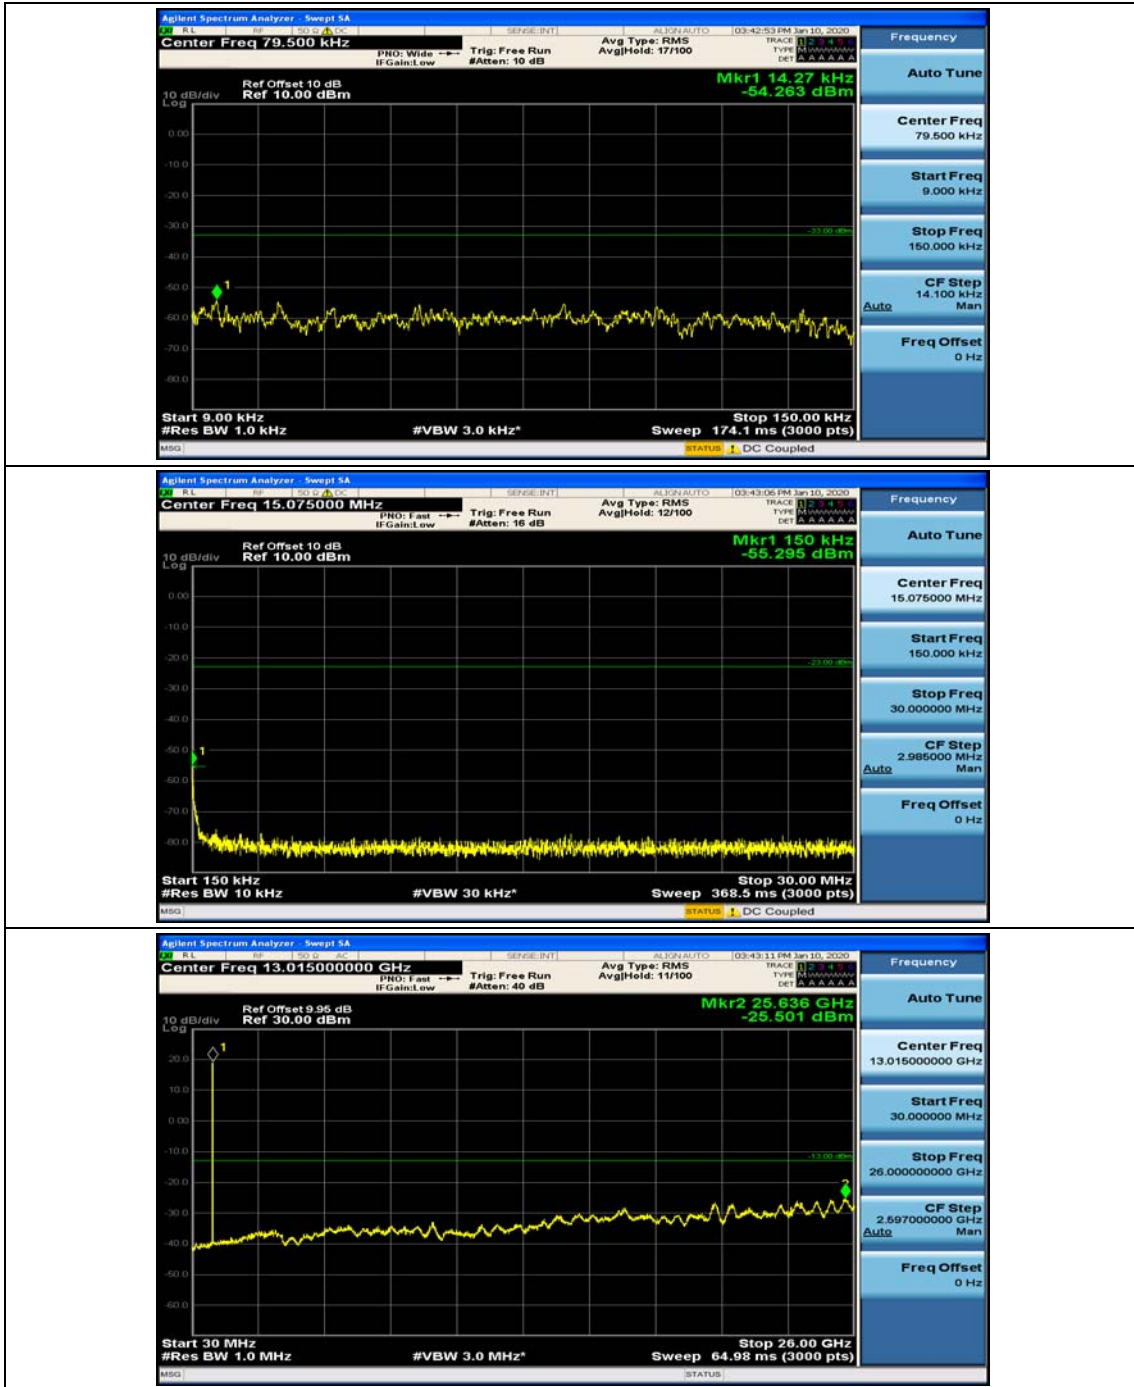

(Channel Bandwidth: 1.4 MHz)_MCH_16QAM_1RB#3

(Channel Bandwidth: 1.4 MHz)_HCH_16QAM_1RB#0

(Channel Bandwidth: 1.4 MHz)_HCH_16QAM_1RB#3

Channel Bandwidth: 3 MHz

(Channel Bandwidth: 3 MHz)_MCH_QPSK_1RB#0

(Channel Bandwidth: 3 MHz)_MCH_QPSK_1RB#7

(Channel Bandwidth: 3 MHz)_HCH_QPSK_1RB#0

(Channel Bandwidth: 3 MHz)_HCH_QPSK_1RB#7

(Channel Bandwidth: 3 MHz)_LCH_16QAM_1RB#0

(Channel Bandwidth: 3 MHz)_LCH_16QAM_1RB#7

(Channel Bandwidth: 3 MHz)_MCH_16QAM_1RB#0

(Channel Bandwidth: 3 MHz)_MCH_16QAM_1RB#7

(Channel Bandwidth: 3 MHz)_HCH_16QAM_1RB#0

(Channel Bandwidth: 3 MHz)_HCH_16QAM_1RB#7

Channel Bandwidth: 5 MHz

(Channel Bandwidth: 5 MHz)_MCH_QPSK_1RB#0

(Channel Bandwidth: 5 MHz)_MCH_QPSK_1RB#12