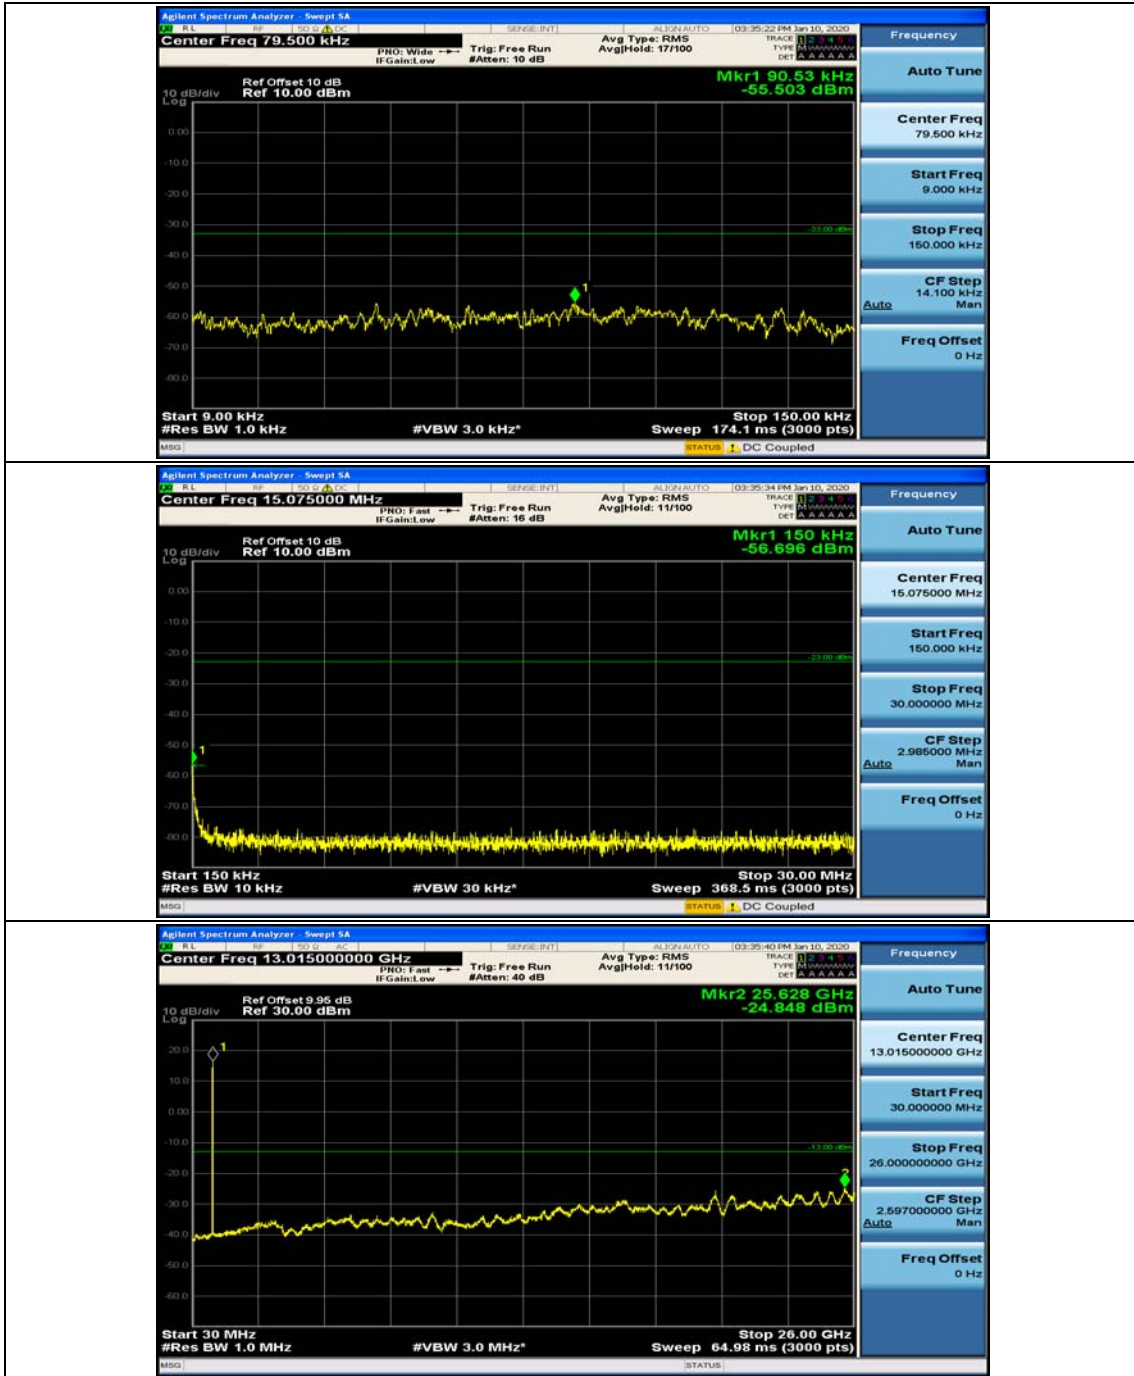

(Channel Bandwidth: 1.4 MHz)_HCH_QPSK_1RB#0

(Channel Bandwidth: 1.4 MHz)_HCH_QPSK_1RB#3

(Channel Bandwidth: 1.4 MHz)_LCH_16QAM_1RB#0

(Channel Bandwidth: 1.4 MHz)_LCH_16QAM_1RB#3

(Channel Bandwidth: 1.4 MHz)_MCH_16QAM_1RB#0

(Channel Bandwidth: 1.4 MHz)_MCH_16QAM_1RB#3

(Channel Bandwidth: 1.4 MHz)_HCH_16QAM_1RB#0

(Channel Bandwidth: 1.4 MHz)_HCH_16QAM_1RB#3

Channel Bandwidth: 3 MHz

(Channel Bandwidth: 3 MHz)_MCH_QPSK_1RB#0

(Channel Bandwidth: 3 MHz)_MCH_QPSK_1RB#7

(Channel Bandwidth: 3 MHz)_HCH_QPSK_1RB#0

(Channel Bandwidth: 3 MHz)_HCH_QPSK_1RB#7

(Channel Bandwidth: 3 MHz)_LCH_16QAM_1RB#0

(Channel Bandwidth: 3 MHz)_LCH_16QAM_1RB#7

(Channel Bandwidth: 3 MHz)_MCH_16QAM_1RB#0