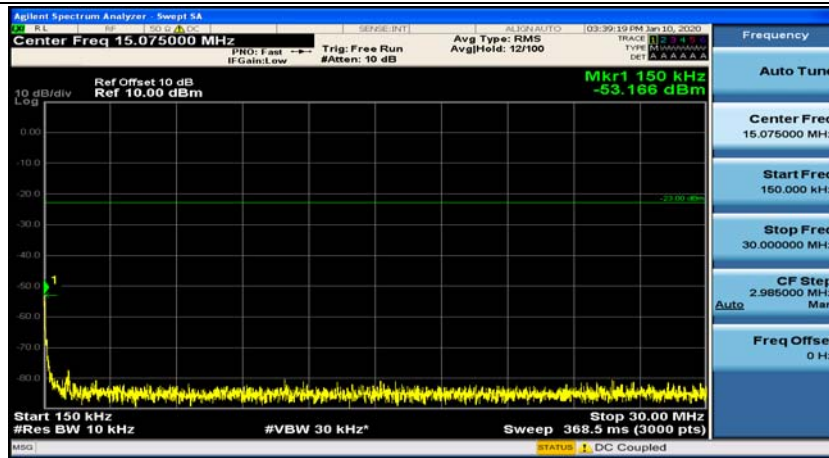

(Channel Bandwidth: 1.4 MHz)_MCH_16QAM_1RB#3

(Channel Bandwidth: 1.4 MHz)_HCH_16QAM_1RB#0

(Channel Bandwidth: 1.4 MHz)_HCH_16QAM_1RB#3

Channel Bandwidth: 3 MHz

(Channel Bandwidth: 3 MHz)_MCH_QPSK_1RB#0

(Channel Bandwidth: 3 MHz)_MCH_QPSK_1RB#7