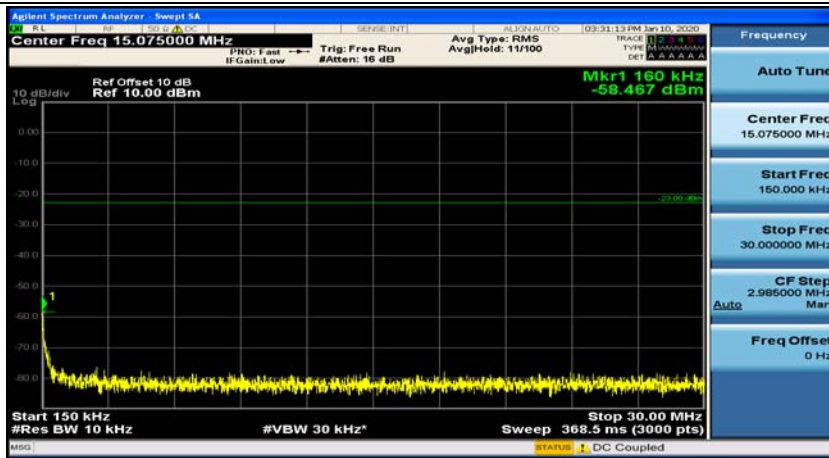

(Channel Bandwidth: 1.4 MHz)_HCH_QPSK_1RB#0

(Channel Bandwidth: 1.4 MHz)_HCH_QPSK_1RB#3

(Channel Bandwidth: 1.4 MHz)_LCH_16QAM_1RB#0

(Channel Bandwidth: 1.4 MHz)_LCH_16QAM_1RB#3

(Channel Bandwidth: 1.4 MHz)_MCH_16QAM_1RB#0