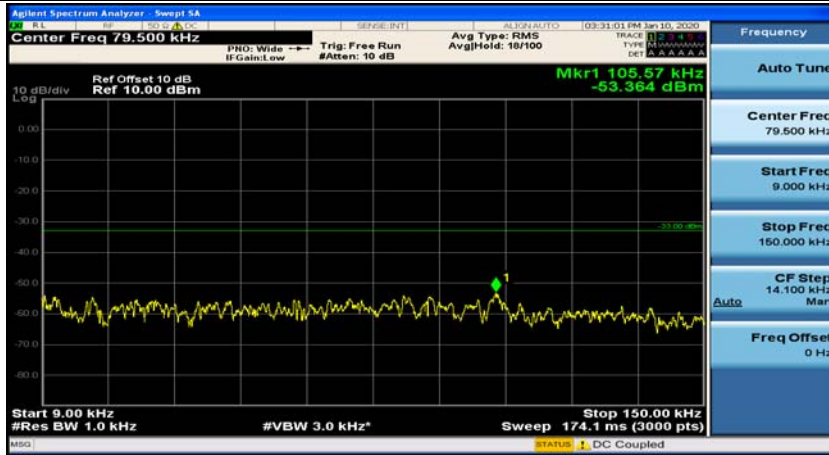

(Channel Bandwidth: 1.4 MHz)_HCH_QPSK_1RB#0

(Channel Bandwidth: 1.4 MHz)_HCH_QPSK_1RB#3

(Channel Bandwidth: 1.4 MHz)_LCH_16QAM_1RB#0

(Channel Bandwidth: 1.4 MHz)_LCH_16QAM_1RB#3

(Channel Bandwidth: 1.4 MHz)_MCH_16QAM_1RB#0