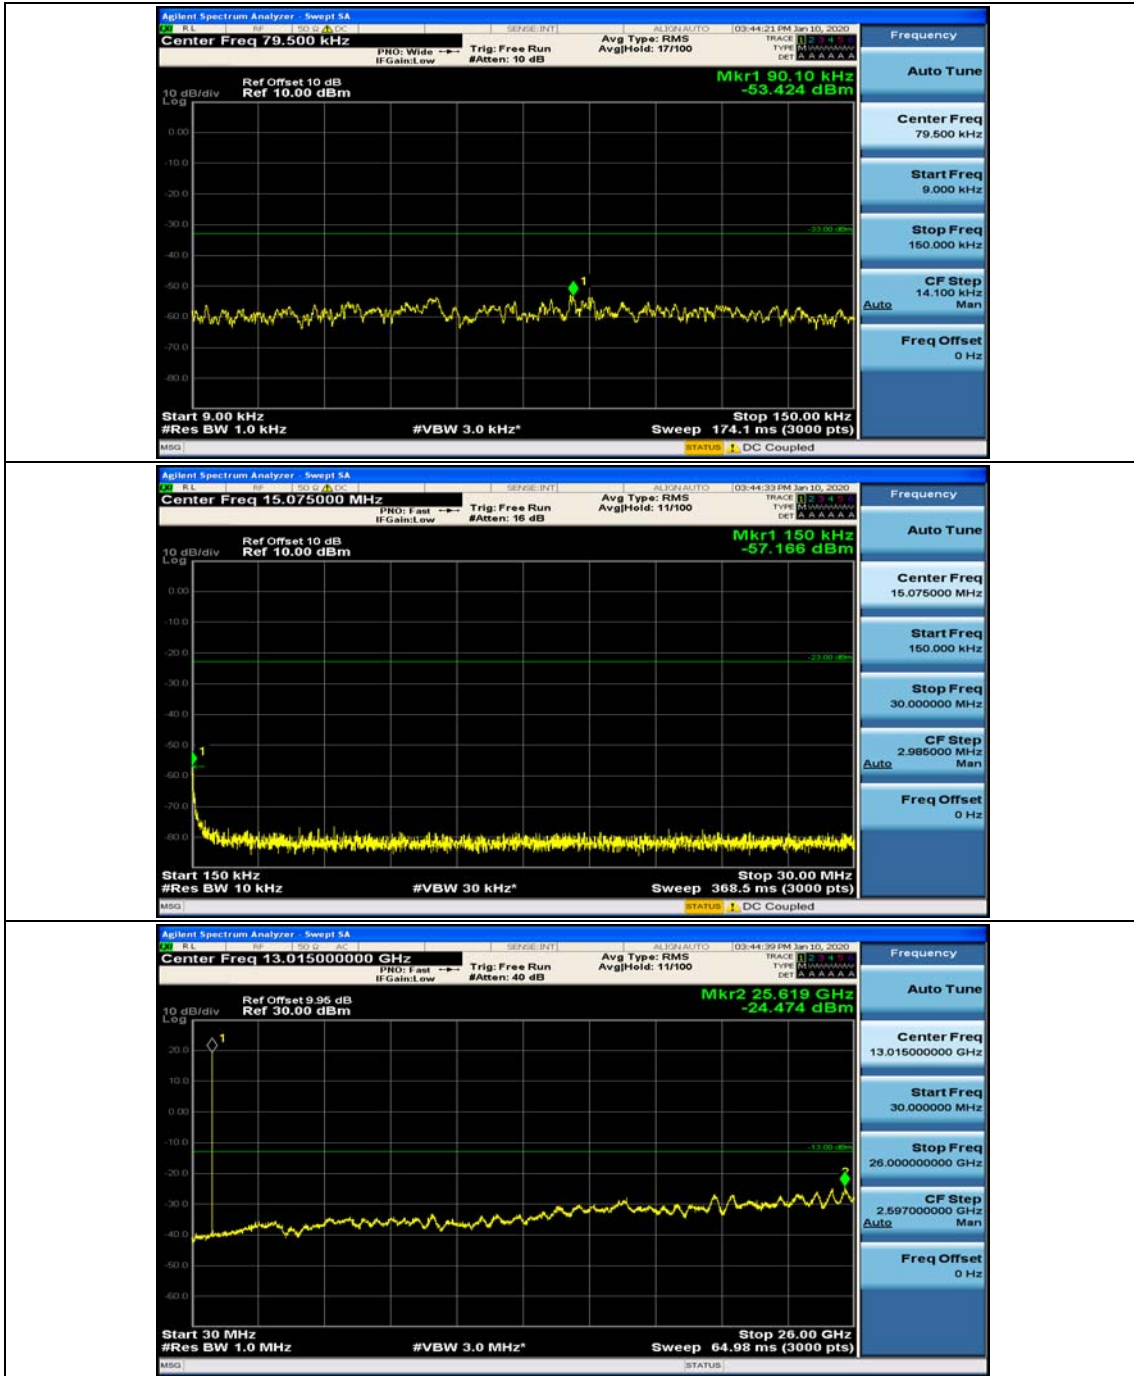

(Channel Bandwidth: 3 MHz)_MCH_16QAM_1RB#7

(Channel Bandwidth: 3 MHz)_HCH_16QAM_1RB#0

(Channel Bandwidth: 3 MHz)_HCH_16QAM_1RB#7

Channel Bandwidth: 5 MHz

(Channel Bandwidth: 5 MHz)_MCH_QPSK_1RB#0

(Channel Bandwidth: 5 MHz)_MCH_QPSK_1RB#12

(Channel Bandwidth: 5 MHz)_HCH_QPSK_1RB#0

(Channel Bandwidth: 5 MHz)_HCH_QPSK_1RB#12

(Channel Bandwidth: 5 MHz)_LCH_16QAM_1RB#0

(Channel Bandwidth: 5 MHz)_LCH_16QAM_1RB#12

(Channel Bandwidth: 5 MHz)_MCH_16QAM_1RB#0