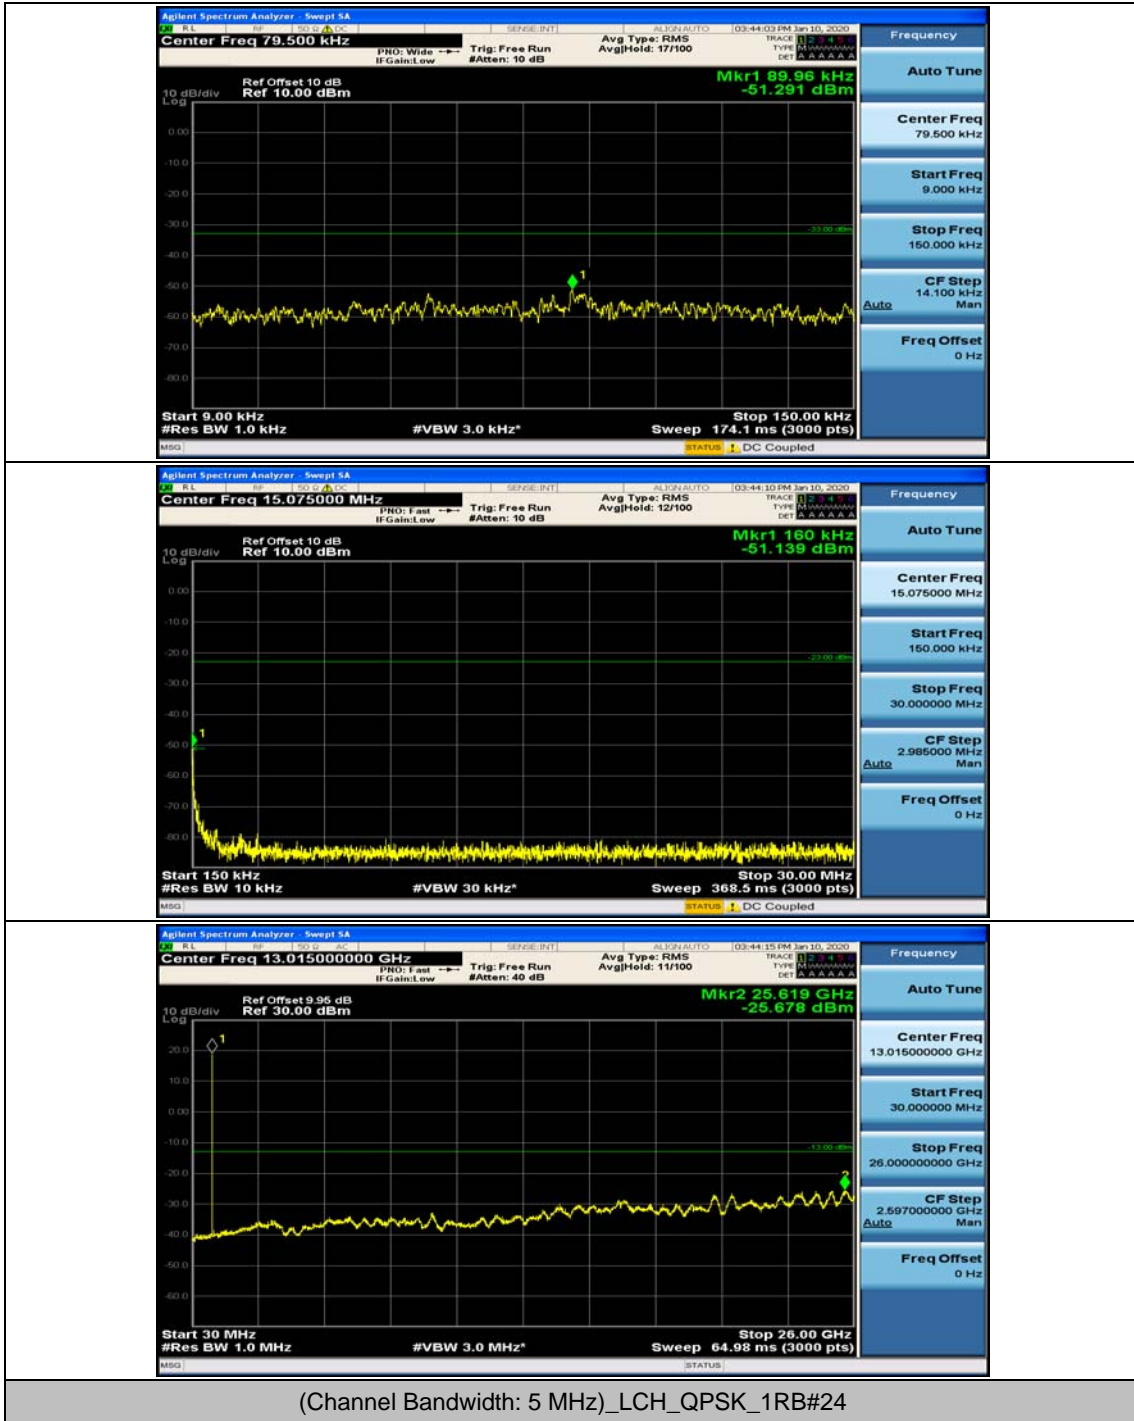

(Channel Bandwidth: 3 MHz)_MCH_16QAM_1RB#7

(Channel Bandwidth: 3 MHz)_HCH_16QAM_1RB#0

(Channel Bandwidth: 3 MHz)_HCH_16QAM_1RB#7

Channel Bandwidth: 5 MHz

(Channel Bandwidth: 5 MHz)_MCH_QPSK_1RB#0

(Channel Bandwidth: 5 MHz)_MCH_QPSK_1RB#12