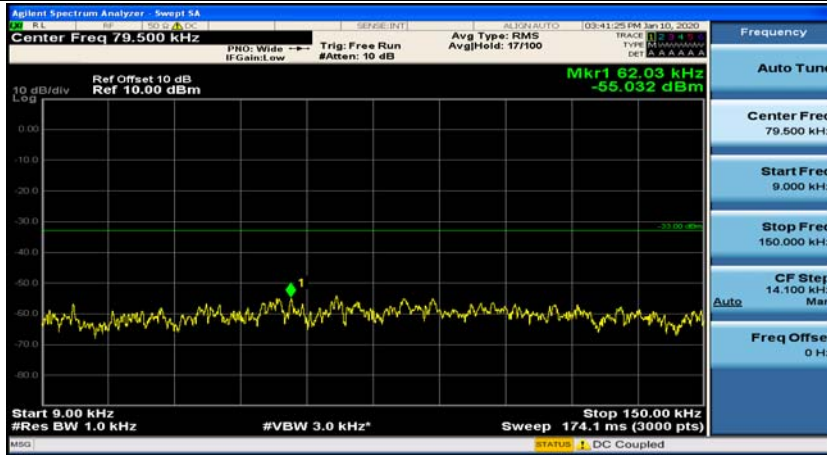

(Channel Bandwidth: 1.4 MHz)_MCH_16QAM_1RB#3

(Channel Bandwidth: 1.4 MHz)_HCH_16QAM_1RB#0

(Channel Bandwidth: 1.4 MHz)_HCH_16QAM_1RB#3

Channel Bandwidth: 3 MHz

(Channel Bandwidth: 3 MHz)_MCH_QPSK_1RB#0

(Channel Bandwidth: 3 MHz)_MCH_QPSK_1RB#7

(Channel Bandwidth: 3 MHz)_HCH_QPSK_1RB#0

(Channel Bandwidth: 3 MHz)_HCH_QPSK_1RB#7

(Channel Bandwidth: 3 MHz)_LCH_16QAM_1RB#0

(Channel Bandwidth: 3 MHz)_LCH_16QAM_1RB#7

(Channel Bandwidth: 3 MHz)_MCH_16QAM_1RB#0