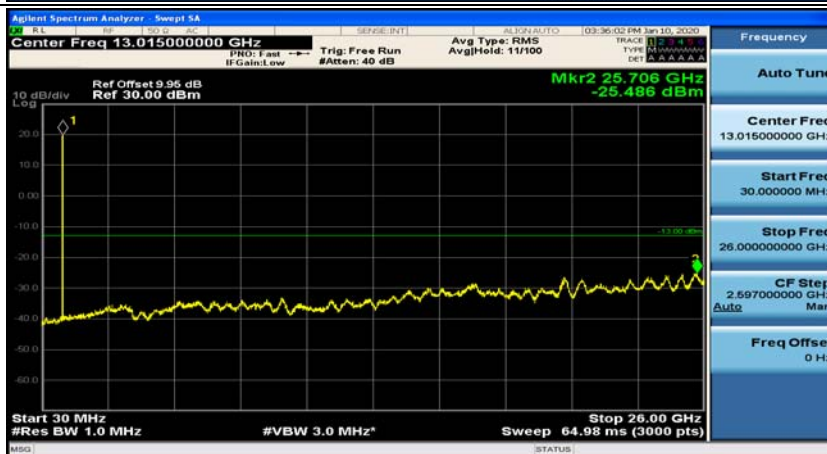

(Channel Bandwidth: 1.4 MHz)_HCH_QPSK_1RB#0

(Channel Bandwidth: 1.4 MHz)_HCH_QPSK_1RB#3

(Channel Bandwidth: 1.4 MHz)_LCH_16QAM_1RB#0

(Channel Bandwidth: 1.4 MHz)_LCH_16QAM_1RB#3

(Channel Bandwidth: 1.4 MHz)_MCH_16QAM_1RB#0

(Channel Bandwidth: 1.4 MHz)_MCH_16QAM_1RB#3

(Channel Bandwidth: 1.4 MHz)_HCH_16QAM_1RB#0

(Channel Bandwidth: 1.4 MHz)_HCH_16QAM_1RB#3

Channel Bandwidth: 3 MHz

(Channel Bandwidth: 3 MHz)_MCH_QPSK_1RB#0

(Channel Bandwidth: 3 MHz)_MCH_QPSK_1RB#7