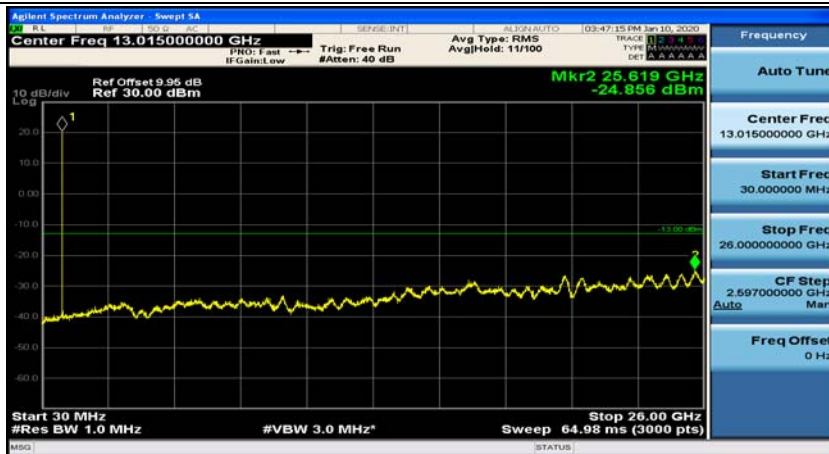

(Channel Bandwidth: 5 MHz)_HCH_QPSK_1RB#0

(Channel Bandwidth: 5 MHz)_HCH_QPSK_1RB#12

(Channel Bandwidth: 5 MHz)_LCH_16QAM_1RB#0

(Channel Bandwidth: 5 MHz)_LCH_16QAM_1RB#12

(Channel Bandwidth: 5 MHz)_MCH_16QAM_1RB#0