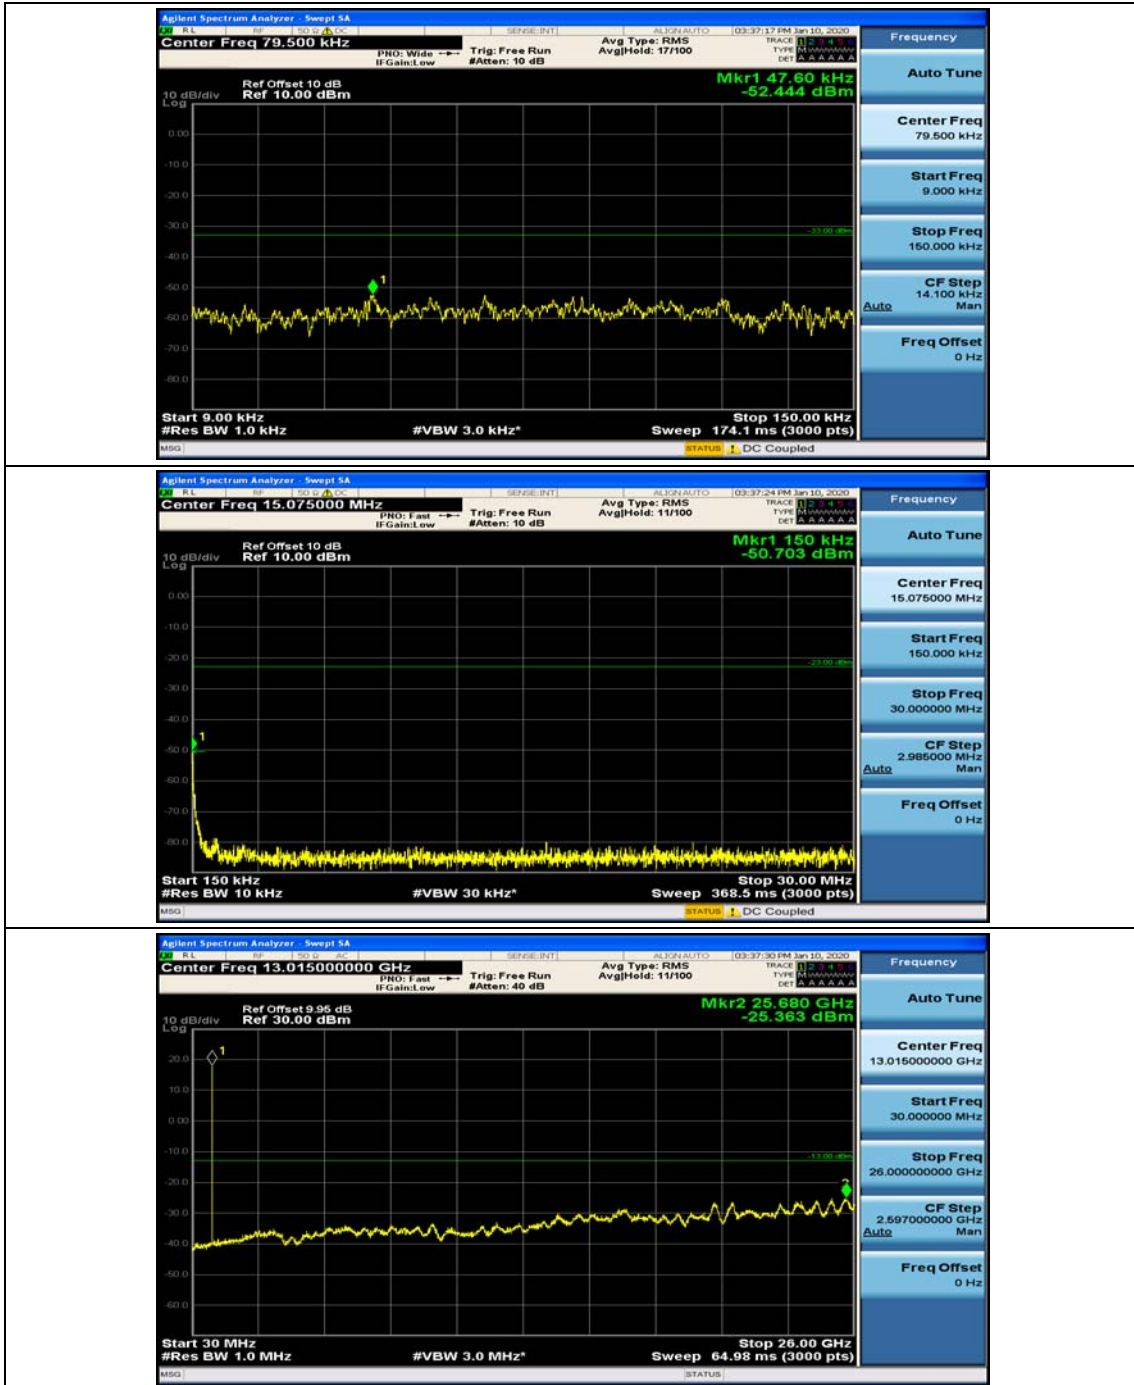

(Channel Bandwidth: 1.4 MHz)_HCH_QPSK_1RB#0

(Channel Bandwidth: 1.4 MHz)_HCH_QPSK_1RB#3

(Channel Bandwidth: 1.4 MHz)_LCH_16QAM_1RB#0

(Channel Bandwidth: 1.4 MHz)_LCH_16QAM_1RB#3

(Channel Bandwidth: 1.4 MHz)_MCH_16QAM_1RB#0

(Channel Bandwidth: 1.4 MHz)_MCH_16QAM_1RB#3

(Channel Bandwidth: 1.4 MHz)_HCH_16QAM_1RB#0

(Channel Bandwidth: 1.4 MHz)_HCH_16QAM_1RB#3

Channel Bandwidth: 3 MHz

(Channel Bandwidth: 3 MHz)_MCH_QPSK_1RB#0

(Channel Bandwidth: 3 MHz)_MCH_QPSK_1RB#7

(Channel Bandwidth: 3 MHz)_HCH_QPSK_1RB#0

(Channel Bandwidth: 3 MHz)_HCH_QPSK_1RB#7

(Channel Bandwidth: 3 MHz)_LCH_16QAM_1RB#0

(Channel Bandwidth: 3 MHz)_LCH_16QAM_1RB#7

(Channel Bandwidth: 3 MHz)_MCH_16QAM_1RB#0