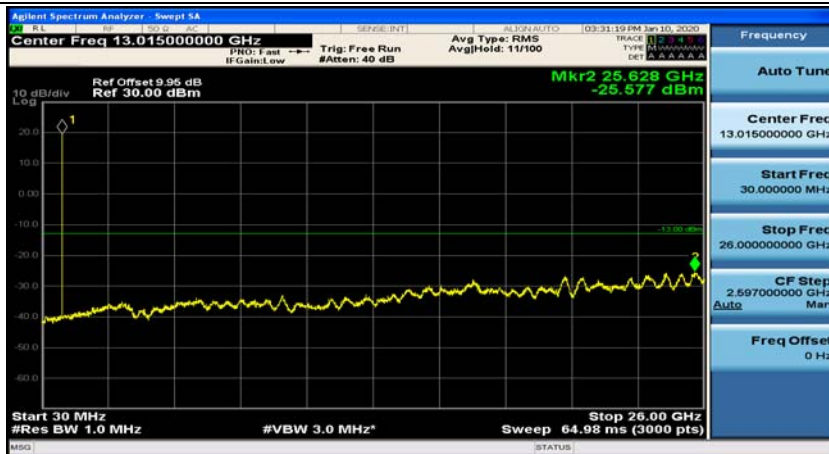

(Channel Bandwidth: 1.4 MHz)_HCH_QPSK_1RB#0

(Channel Bandwidth: 1.4 MHz)_HCH_QPSK_1RB#3

(Channel Bandwidth: 1.4 MHz)_LCH_16QAM_1RB#0

(Channel Bandwidth: 1.4 MHz)_LCH_16QAM_1RB#3

(Channel Bandwidth: 1.4 MHz)_MCH_16QAM_1RB#0

(Channel Bandwidth: 1.4 MHz)_MCH_16QAM_1RB#3

(Channel Bandwidth: 1.4 MHz)_HCH_16QAM_1RB#0

(Channel Bandwidth: 1.4 MHz)_HCH_16QAM_1RB#3

Channel Bandwidth: 3 MHz

(Channel Bandwidth: 3 MHz)_MCH_QPSK_1RB#0

(Channel Bandwidth: 3 MHz)_MCH_QPSK_1RB#7