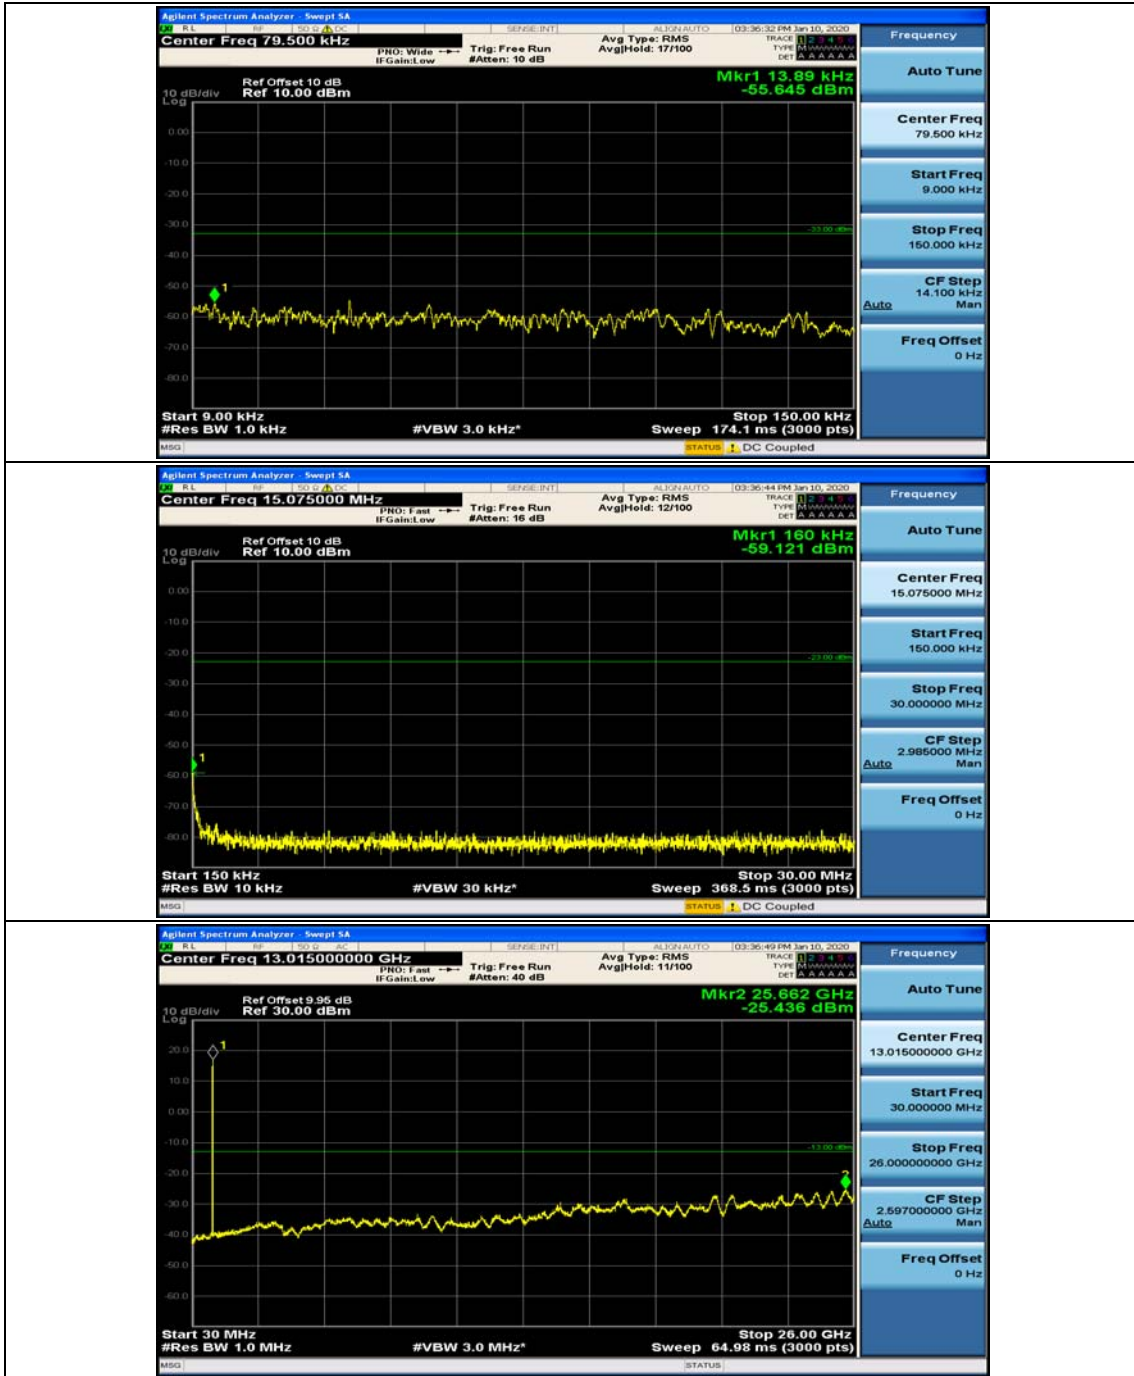

(Channel Bandwidth: 1.4 MHz)_HCH_QPSK_1RB#0

(Channel Bandwidth: 1.4 MHz)_HCH_QPSK_1RB#3

(Channel Bandwidth: 1.4 MHz)_LCH_16QAM_1RB#0

(Channel Bandwidth: 1.4 MHz)_LCH_16QAM_1RB#3

(Channel Bandwidth: 1.4 MHz)_MCH_16QAM_1RB#0

(Channel Bandwidth: 1.4 MHz)_MCH_16QAM_1RB#3

(Channel Bandwidth: 1.4 MHz)_HCH_16QAM_1RB#0

(Channel Bandwidth: 1.4 MHz)_HCH_16QAM_1RB#3

Channel Bandwidth: 3 MHz

(Channel Bandwidth: 3 MHz)_MCH_QPSK_1RB#0

(Channel Bandwidth: 3 MHz)_MCH_QPSK_1RB#7

(Channel Bandwidth: 3 MHz)_HCH_QPSK_1RB#0

(Channel Bandwidth: 3 MHz)_HCH_QPSK_1RB#7

(Channel Bandwidth: 3 MHz)_LCH_16QAM_1RB#0

(Channel Bandwidth: 3 MHz)_LCH_16QAM_1RB#7

(Channel Bandwidth: 3 MHz)_MCH_16QAM_1RB#0