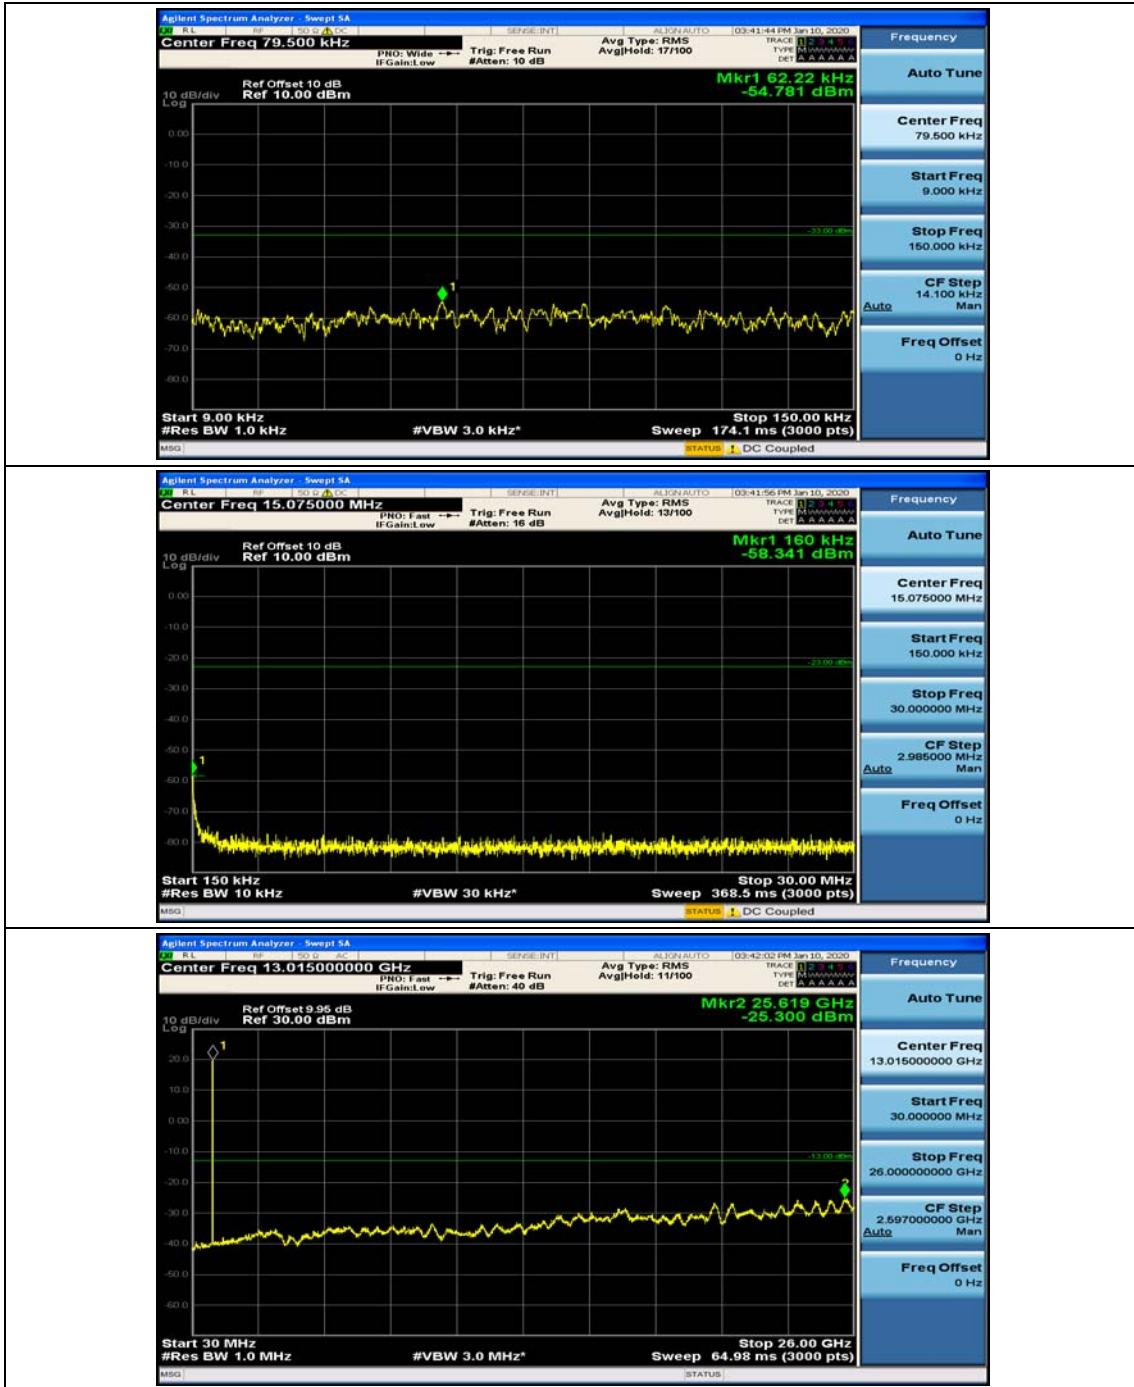

(Channel Bandwidth: 1.4 MHz)_HCH_QPSK_1RB#0

(Channel Bandwidth: 1.4 MHz)_HCH_QPSK_1RB#3

(Channel Bandwidth: 1.4 MHz)_LCH_16QAM_1RB#0

(Channel Bandwidth: 1.4 MHz)_LCH_16QAM_1RB#3

(Channel Bandwidth: 1.4 MHz)_MCH_16QAM_1RB#0

(Channel Bandwidth: 1.4 MHz)_MCH_16QAM_1RB#3

(Channel Bandwidth: 1.4 MHz)_HCH_16QAM_1RB#0

(Channel Bandwidth: 1.4 MHz)_HCH_16QAM_1RB#3

Channel Bandwidth: 3 MHz

(Channel Bandwidth: 3 MHz)_MCH_QPSK_1RB#0

(Channel Bandwidth: 3 MHz)_MCH_QPSK_1RB#7

(Channel Bandwidth: 3 MHz)_HCH_QPSK_1RB#0

(Channel Bandwidth: 3 MHz)_HCH_QPSK_1RB#7

(Channel Bandwidth: 3 MHz)_LCH_16QAM_1RB#0

(Channel Bandwidth: 3 MHz)_LCH_16QAM_1RB#7

(Channel Bandwidth: 3 MHz)_MCH_16QAM_1RB#0