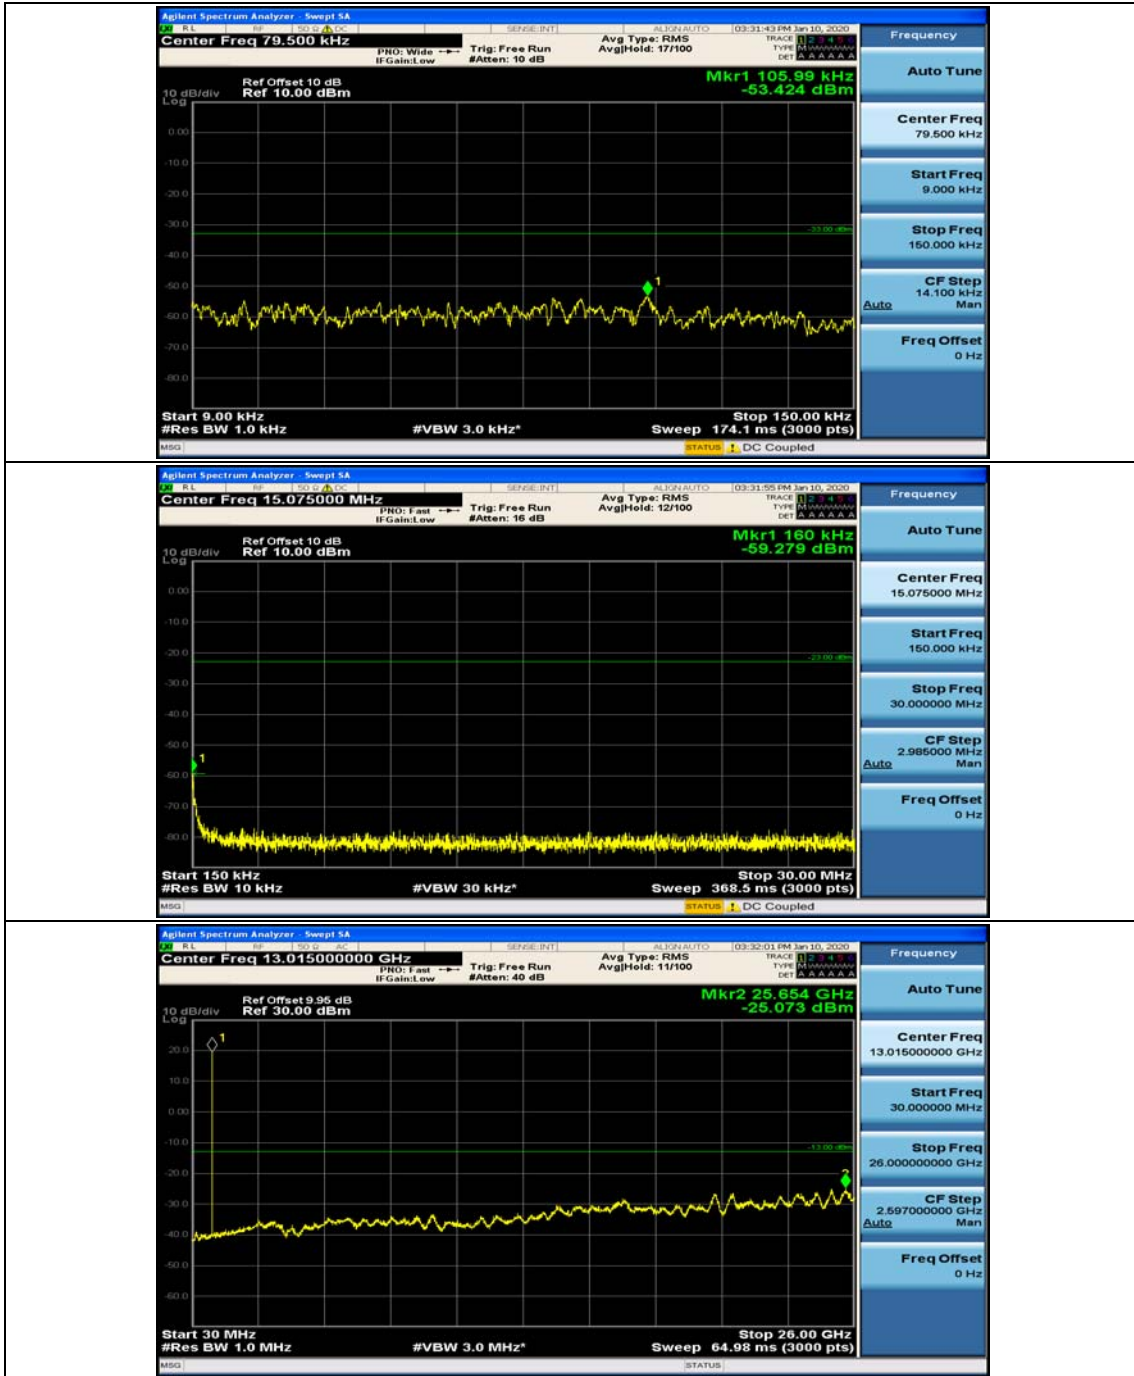

(Channel Bandwidth: 1.4 MHz)_HCH_QPSK_1RB#0

(Channel Bandwidth: 1.4 MHz)_HCH_QPSK_1RB#3

(Channel Bandwidth: 1.4 MHz)_LCH_16QAM_1RB#0

(Channel Bandwidth: 1.4 MHz)_LCH_16QAM_1RB#3

(Channel Bandwidth: 1.4 MHz)_MCH_16QAM_1RB#0

(Channel Bandwidth: 1.4 MHz)_MCH_16QAM_1RB#3

(Channel Bandwidth: 1.4 MHz)_HCH_16QAM_1RB#0

(Channel Bandwidth: 1.4 MHz)_HCH_16QAM_1RB#3

Channel Bandwidth: 3 MHz

(Channel Bandwidth: 3 MHz)_MCH_QPSK_1RB#0

(Channel Bandwidth: 3 MHz)_MCH_QPSK_1RB#7

(Channel Bandwidth: 3 MHz)_HCH_QPSK_1RB#0

(Channel Bandwidth: 3 MHz)_HCH_QPSK_1RB#7

(Channel Bandwidth: 3 MHz)_LCH_16QAM_1RB#0

(Channel Bandwidth: 3 MHz)_LCH_16QAM_1RB#7

(Channel Bandwidth: 3 MHz)_MCH_16QAM_1RB#0