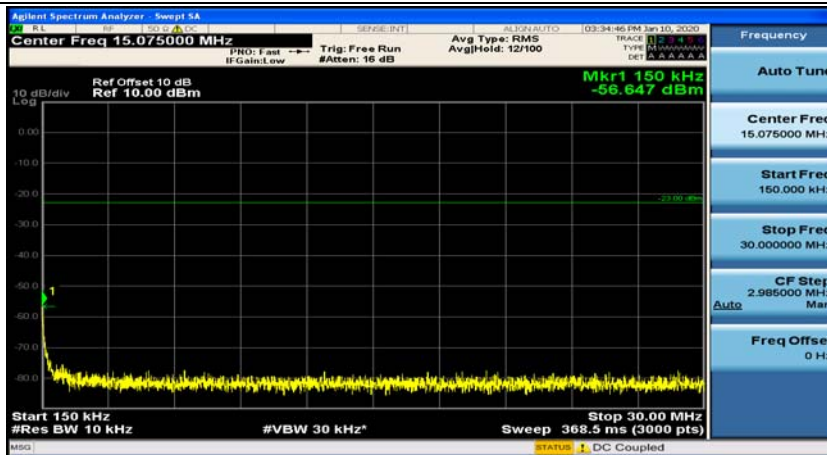

(Channel Bandwidth: 1.4 MHz)_HCH_QPSK_1RB#0

(Channel Bandwidth: 1.4 MHz)_HCH_QPSK_1RB#3

(Channel Bandwidth: 1.4 MHz)_LCH_16QAM_1RB#0

(Channel Bandwidth: 1.4 MHz)_LCH_16QAM_1RB#3

(Channel Bandwidth: 1.4 MHz)_MCH_16QAM_1RB#0

(Channel Bandwidth: 1.4 MHz)_MCH_16QAM_1RB#3

(Channel Bandwidth: 1.4 MHz)_HCH_16QAM_1RB#0

(Channel Bandwidth: 1.4 MHz)_HCH_16QAM_1RB#3

Channel Bandwidth: 3 MHz

(Channel Bandwidth: 3 MHz)_MCH_QPSK_1RB#0

(Channel Bandwidth: 3 MHz)_MCH_QPSK_1RB#7