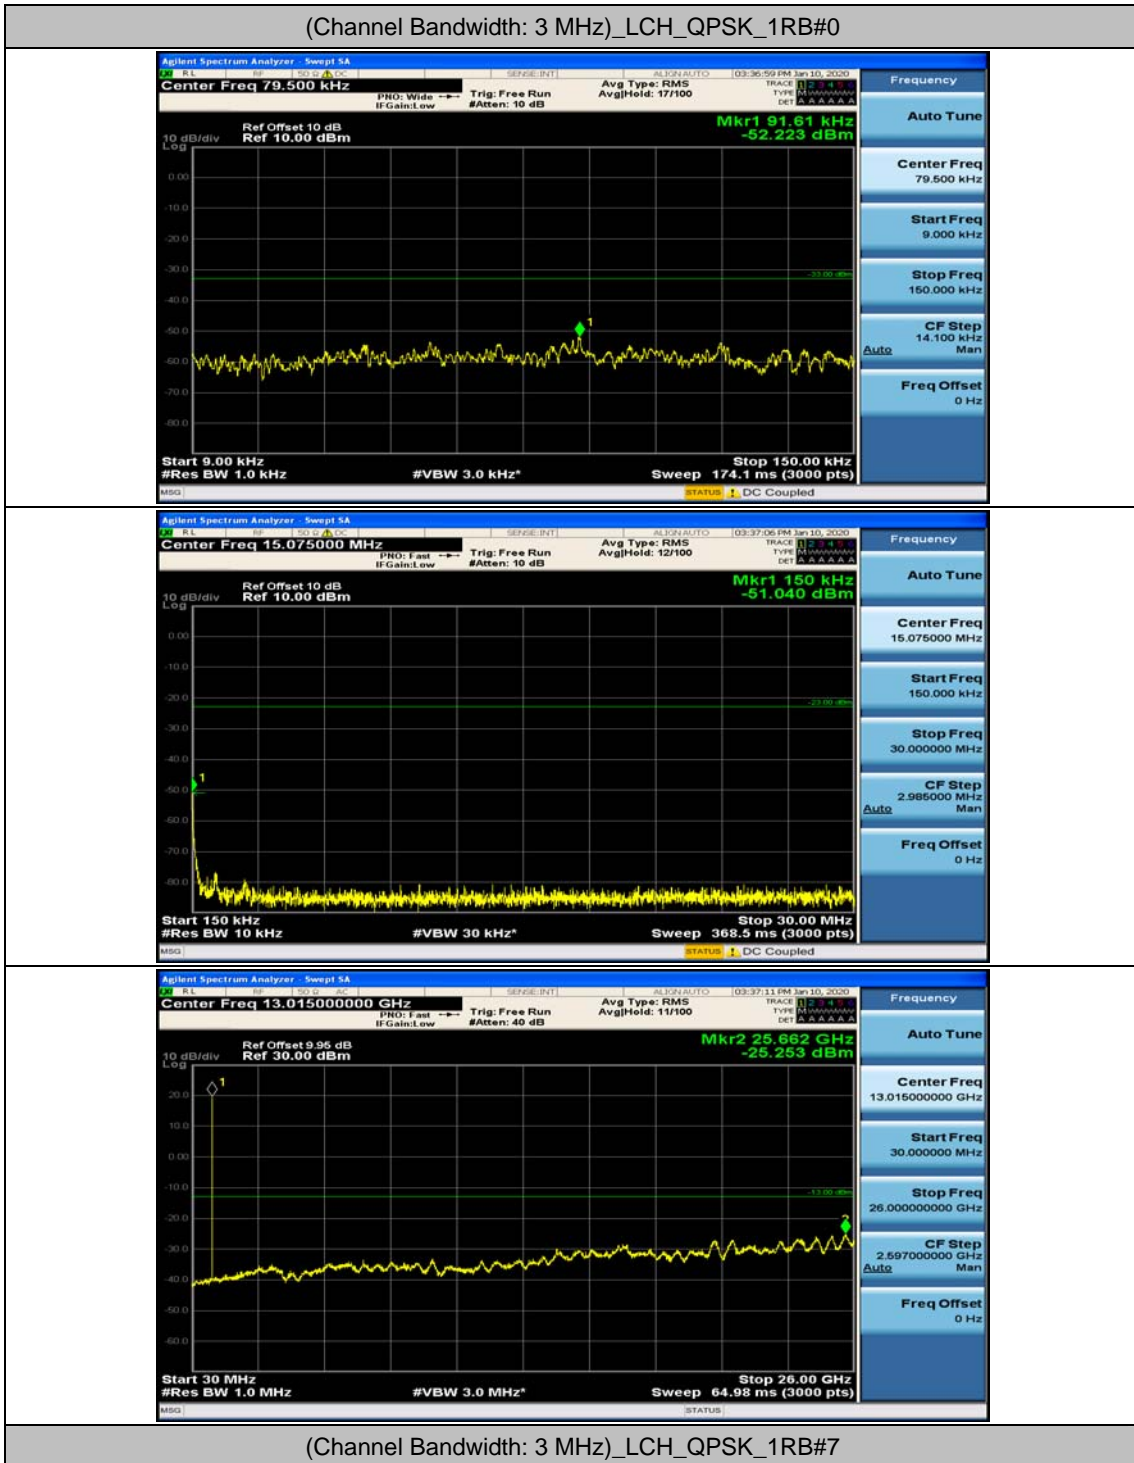

(Channel Bandwidth: 1.4 MHz)_HCH_QPSK_1RB#0

(Channel Bandwidth: 1.4 MHz)_HCH_QPSK_1RB#3

(Channel Bandwidth: 1.4 MHz)_LCH_16QAM_1RB#0

(Channel Bandwidth: 1.4 MHz)_LCH_16QAM_1RB#3

(Channel Bandwidth: 1.4 MHz)_MCH_16QAM_1RB#0

(Channel Bandwidth: 1.4 MHz)_MCH_16QAM_1RB#3

(Channel Bandwidth: 1.4 MHz)_HCH_16QAM_1RB#0

(Channel Bandwidth: 1.4 MHz)_HCH_16QAM_1RB#3

Channel Bandwidth: 3 MHz

(Channel Bandwidth: 3 MHz)_MCH_QPSK_1RB#0

(Channel Bandwidth: 3 MHz)_MCH_QPSK_1RB#7

(Channel Bandwidth: 3 MHz)_HCH_QPSK_1RB#0

(Channel Bandwidth: 3 MHz)_HCH_QPSK_1RB#7

(Channel Bandwidth: 3 MHz)_LCH_16QAM_1RB#0

(Channel Bandwidth: 3 MHz)_LCH_16QAM_1RB#7

(Channel Bandwidth: 3 MHz)_MCH_16QAM_1RB#0