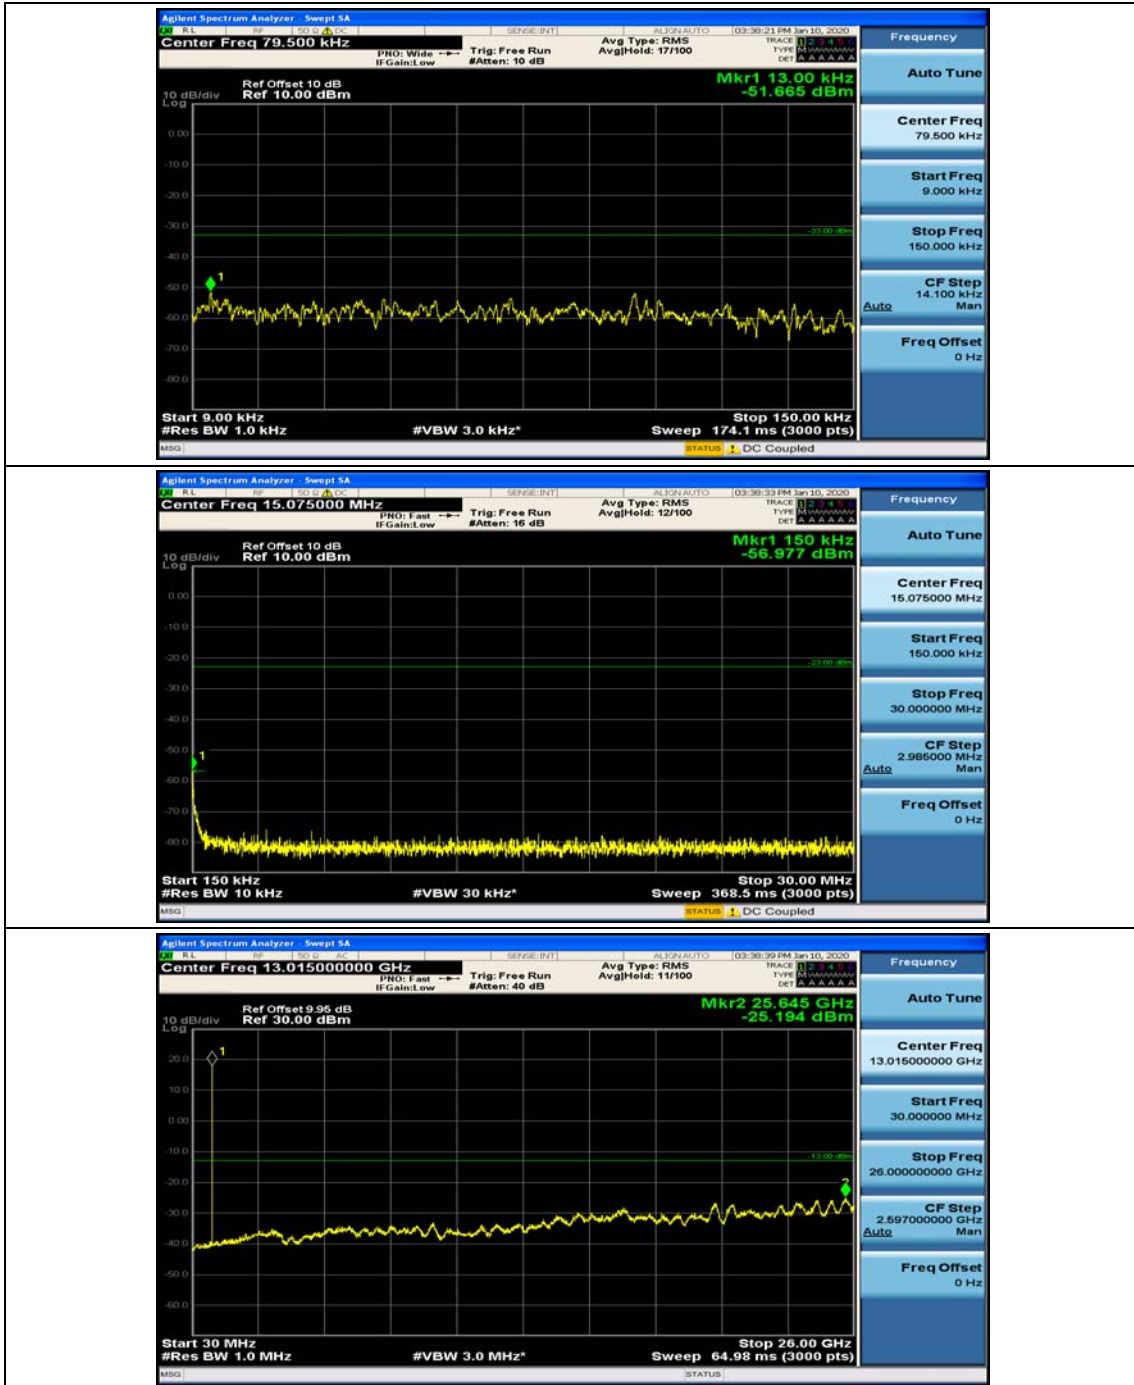

(Channel Bandwidth: 1.4 MHz)_MCH_16QAM_1RB#3

(Channel Bandwidth: 1.4 MHz)_HCH_16QAM_1RB#0

(Channel Bandwidth: 1.4 MHz)_HCH_16QAM_1RB#3

Channel Bandwidth: 3 MHz

(Channel Bandwidth: 3 MHz)_MCH_QPSK_1RB#0

(Channel Bandwidth: 3 MHz)_MCH_QPSK_1RB#7

(Channel Bandwidth: 3 MHz)_HCH_QPSK_1RB#0

(Channel Bandwidth: 3 MHz)_HCH_QPSK_1RB#7

(Channel Bandwidth: 3 MHz)_LCH_16QAM_1RB#0

(Channel Bandwidth: 3 MHz)_LCH_16QAM_1RB#7

(Channel Bandwidth: 3 MHz)_MCH_16QAM_1RB#0

(Channel Bandwidth: 3 MHz)_MCH_16QAM_1RB#7

(Channel Bandwidth: 3 MHz)_HCH_16QAM_1RB#0

(Channel Bandwidth: 3 MHz)_HCH_16QAM_1RB#7

Channel Bandwidth: 5 MHz

(Channel Bandwidth: 5 MHz)_MCH_QPSK_1RB#0

(Channel Bandwidth: 5 MHz)_MCH_QPSK_1RB#12