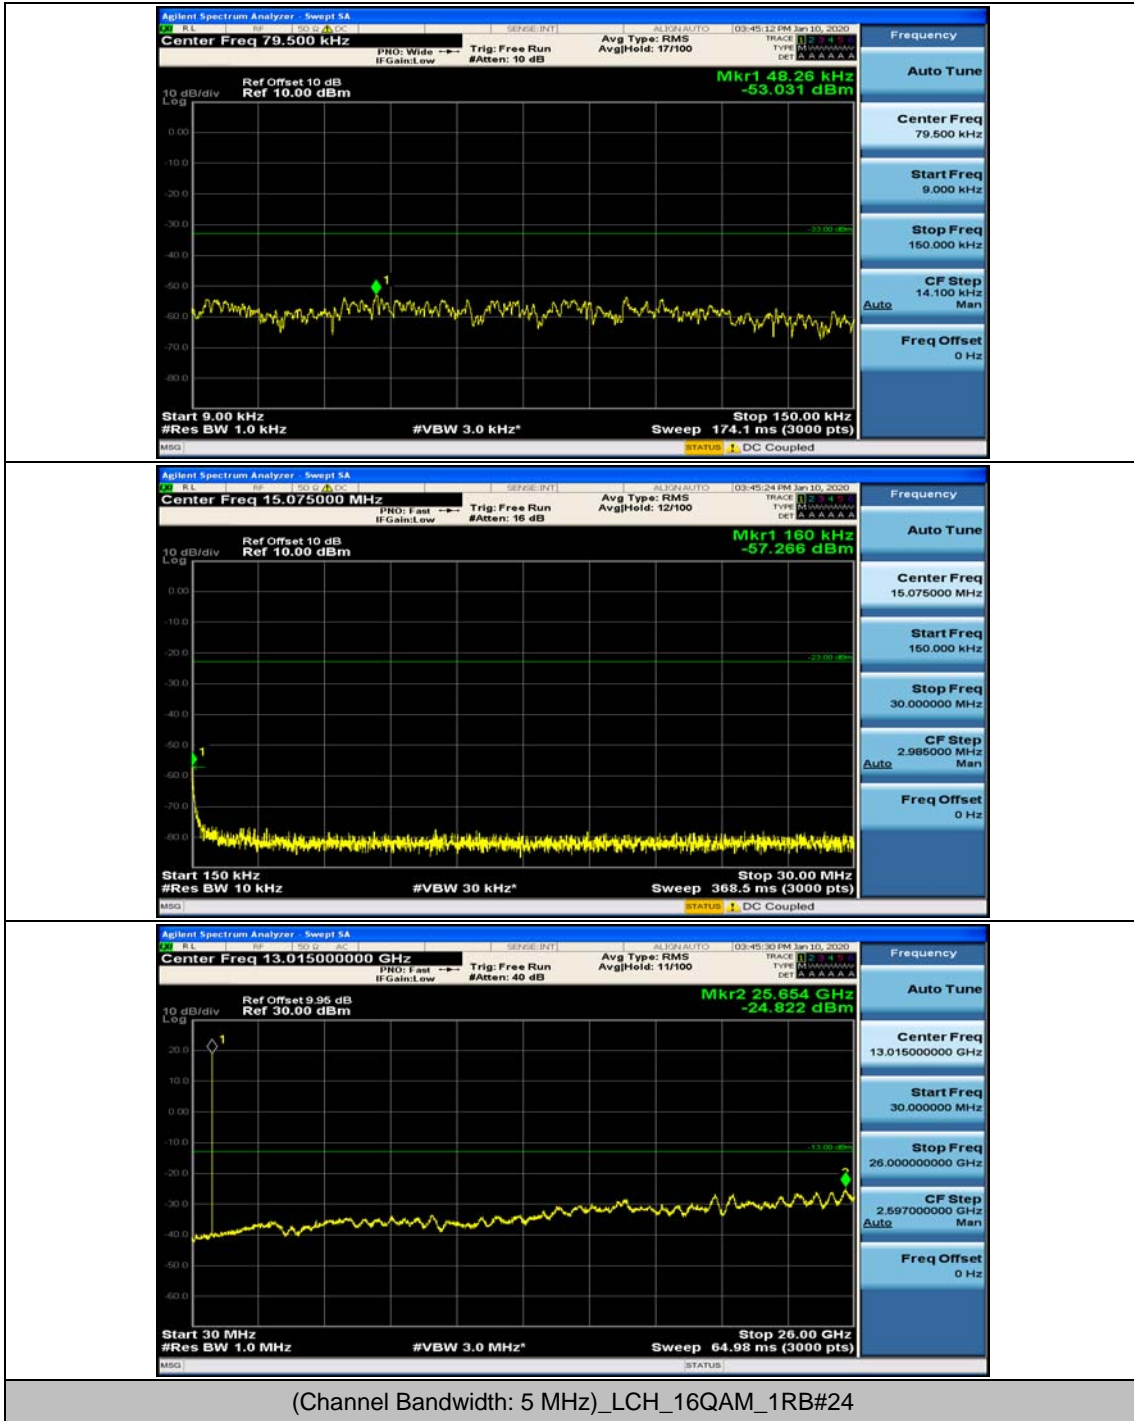

(Channel Bandwidth: 5 MHz)_HCH_QPSK_1RB#0

(Channel Bandwidth: 5 MHz)_HCH_QPSK_1RB#12

(Channel Bandwidth: 5 MHz)_LCH_16QAM_1RB#0

(Channel Bandwidth: 5 MHz)_LCH_16QAM_1RB#12

(Channel Bandwidth: 5 MHz)_MCH_16QAM_1RB#0