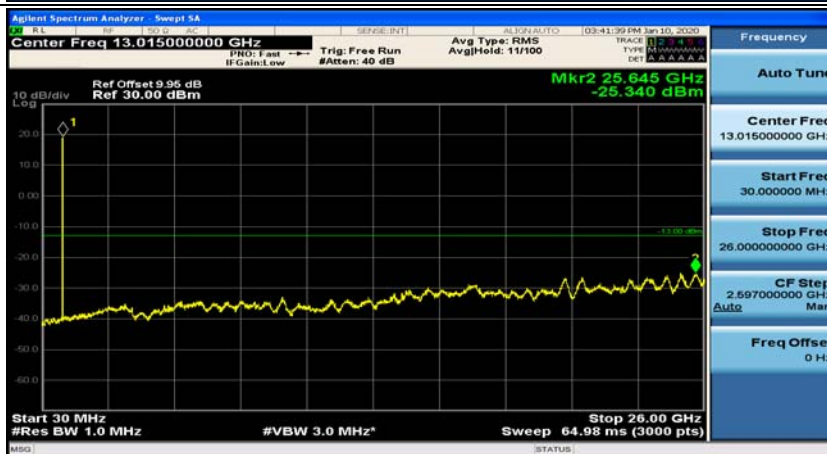

(Channel Bandwidth: 3 MHz)_HCH_QPSK_1RB#0

(Channel Bandwidth: 3 MHz)_HCH_QPSK_1RB#7