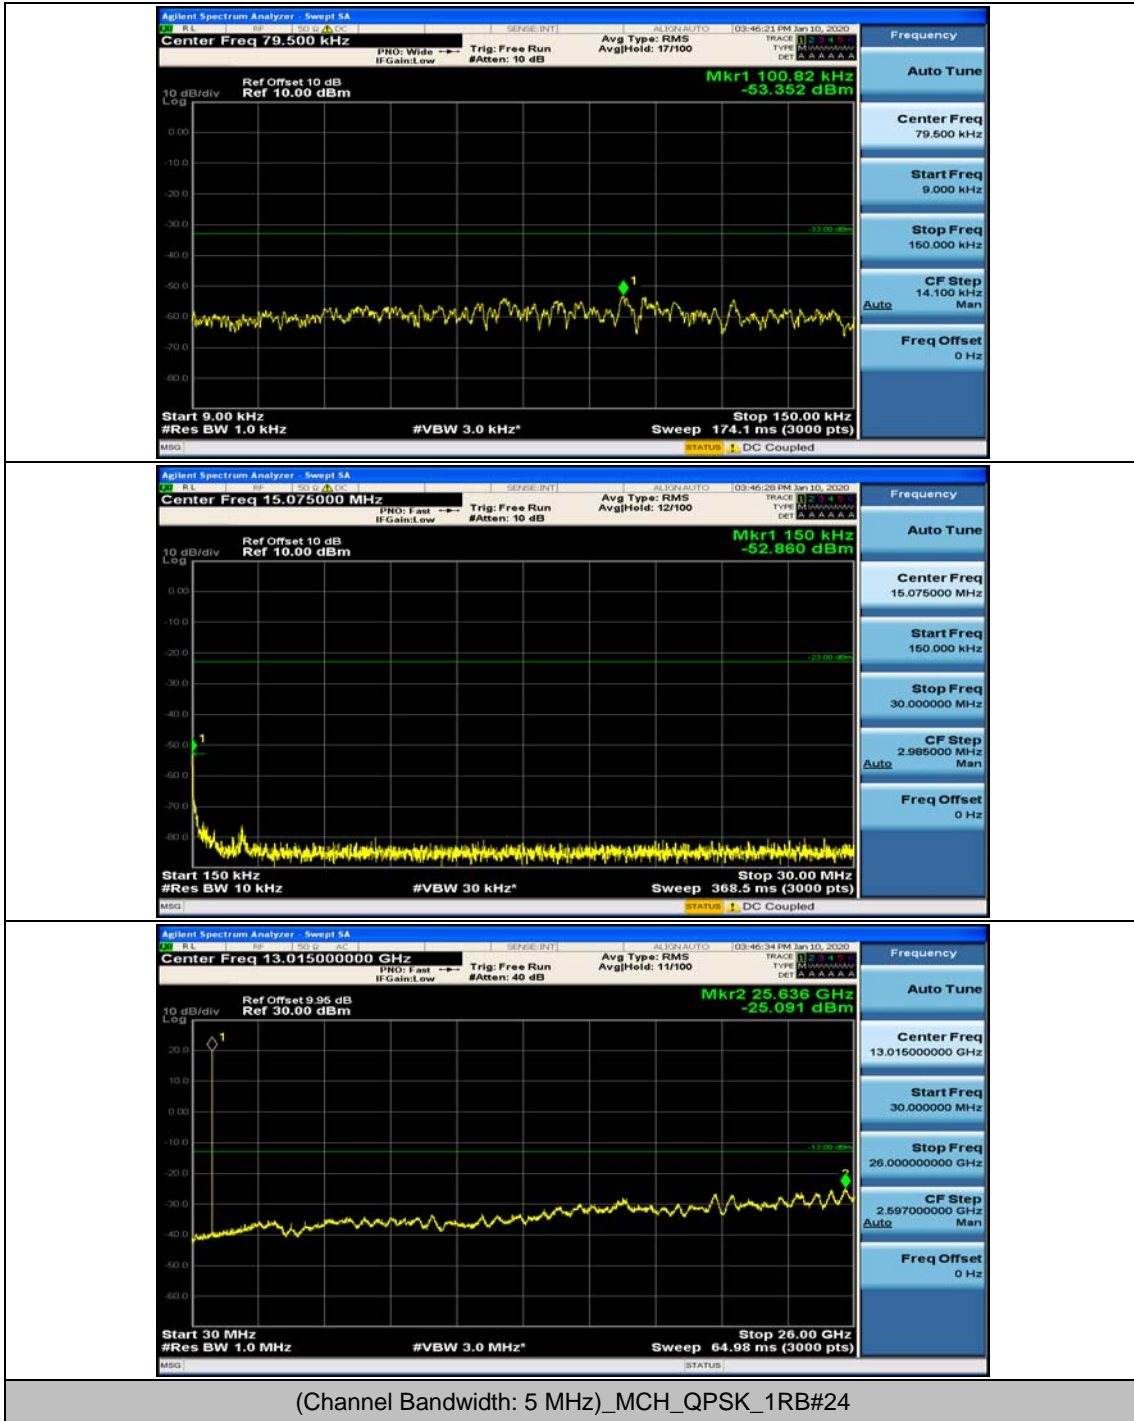

(Channel Bandwidth: 3 MHz)_MCH_16QAM_1RB#7

(Channel Bandwidth: 3 MHz)_HCH_16QAM_1RB#0

(Channel Bandwidth: 3 MHz)_HCH_16QAM_1RB#7

Channel Bandwidth: 5 MHz

(Channel Bandwidth: 5 MHz)_MCH_QPSK_1RB#0

(Channel Bandwidth: 5 MHz)_MCH_QPSK_1RB#12