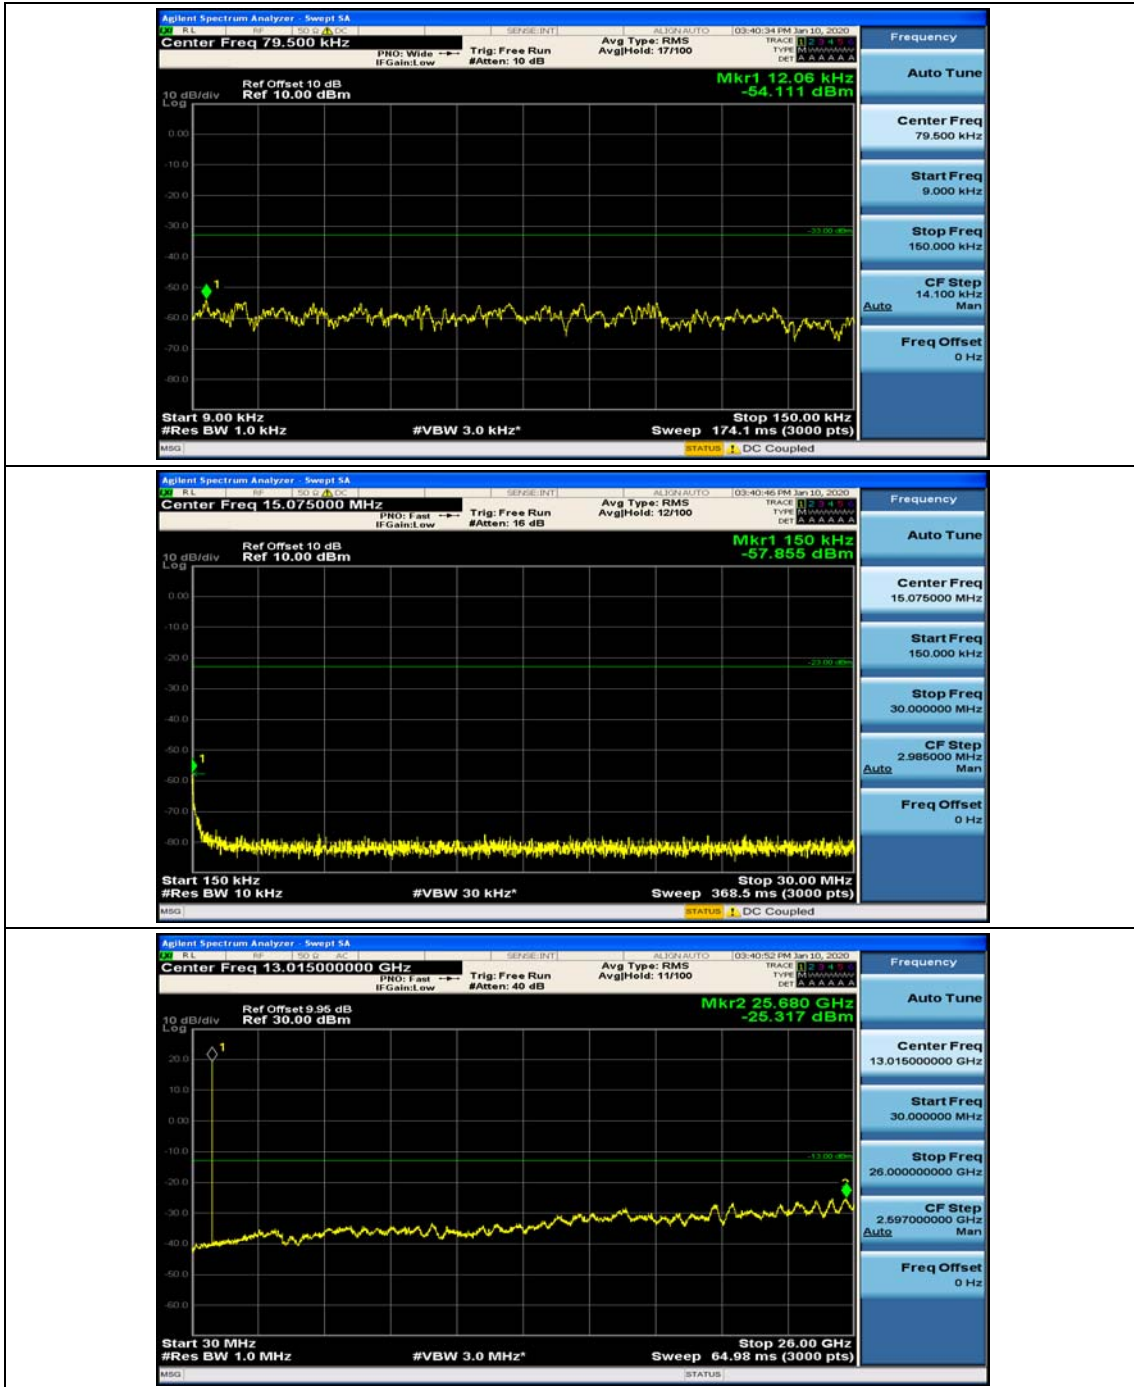

(Channel Bandwidth: 1.4 MHz)_MCH_16QAM_1RB#3

(Channel Bandwidth: 1.4 MHz)_HCH_16QAM_1RB#0

(Channel Bandwidth: 1.4 MHz)_HCH_16QAM_1RB#3

Channel Bandwidth: 3 MHz

(Channel Bandwidth: 3 MHz)_MCH_QPSK_1RB#0

(Channel Bandwidth: 3 MHz)_MCH_QPSK_1RB#7

(Channel Bandwidth: 3 MHz)_HCH_QPSK_1RB#0

(Channel Bandwidth: 3 MHz)_HCH_QPSK_1RB#7

(Channel Bandwidth: 3 MHz)_LCH_16QAM_1RB#0

(Channel Bandwidth: 3 MHz)_LCH_16QAM_1RB#7

(Channel Bandwidth: 3 MHz)_MCH_16QAM_1RB#0

(Channel Bandwidth: 3 MHz)_MCH_16QAM_1RB#7

(Channel Bandwidth: 3 MHz)_HCH_16QAM_1RB#0

(Channel Bandwidth: 3 MHz)_HCH_16QAM_1RB#7

Channel Bandwidth: 5 MHz

(Channel Bandwidth: 5 MHz)_MCH_QPSK_1RB#0

(Channel Bandwidth: 5 MHz)_MCH_QPSK_1RB#12