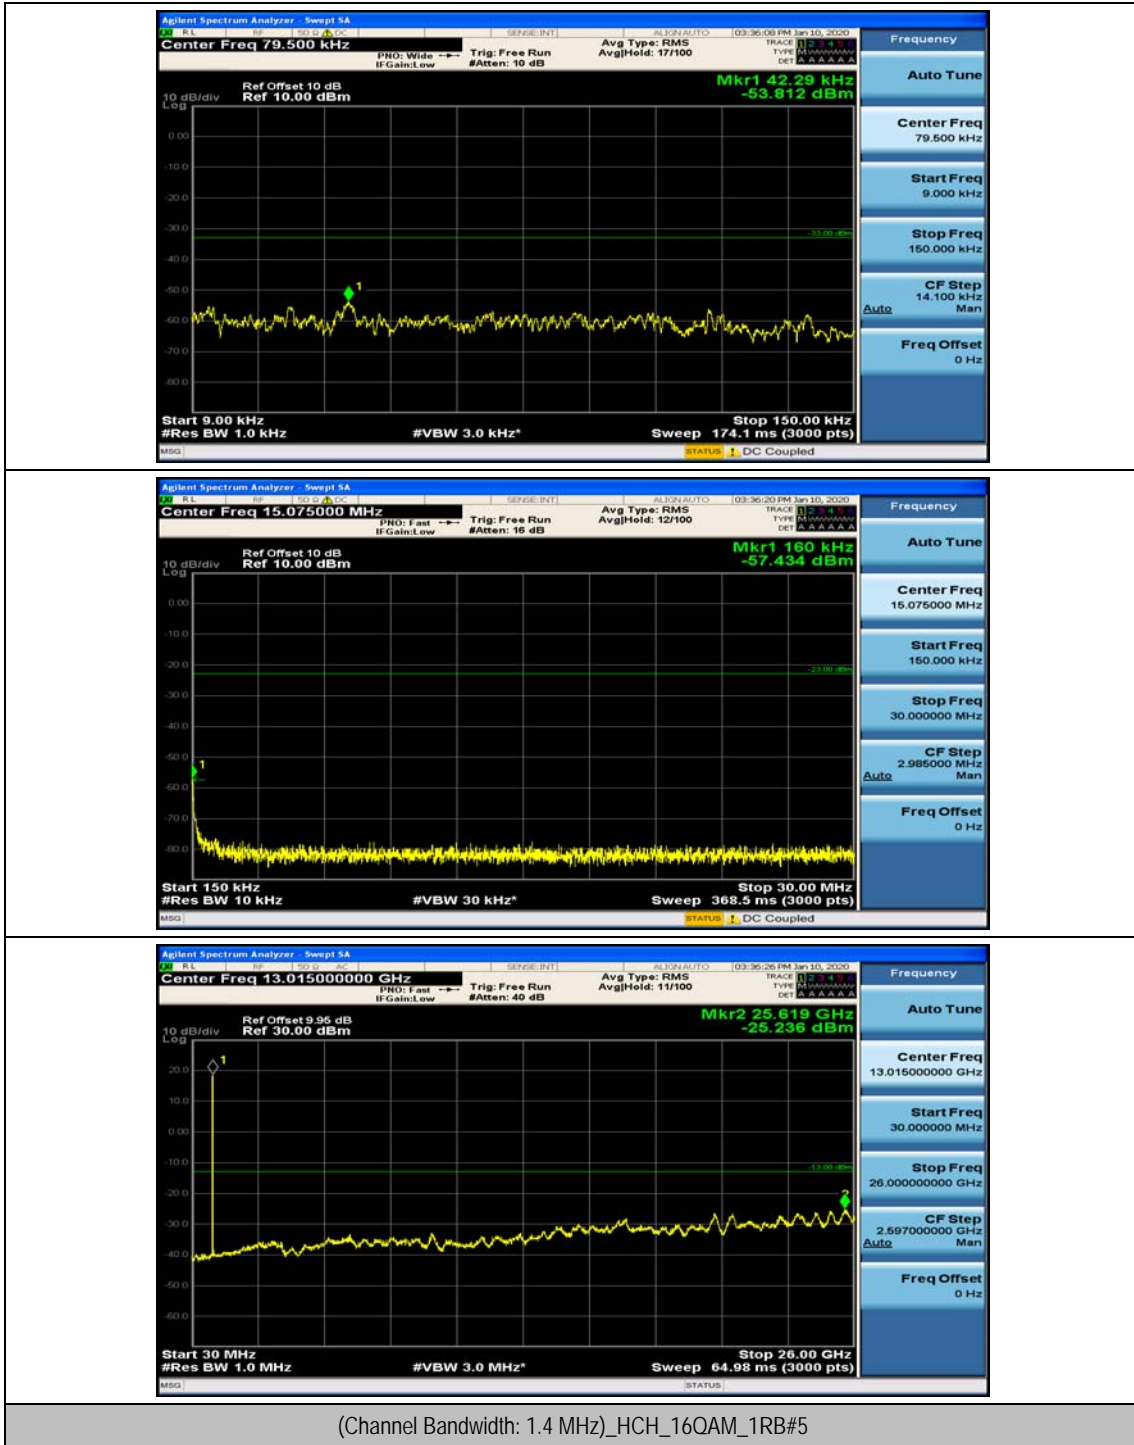

(Channel Bandwidth: 1.4 MHz)_HCH_QPSK_1RB#0

(Channel Bandwidth: 1.4 MHz)_HCH_QPSK_1RB#3

(Channel Bandwidth: 1.4 MHz)_LCH_16QAM_1RB#0

(Channel Bandwidth: 1.4 MHz)_LCH_16QAM_1RB#3

(Channel Bandwidth: 1.4 MHz)_MCH_16QAM_1RB#0

(Channel Bandwidth: 1.4 MHz)_MCH_16QAM_1RB#3

(Channel Bandwidth: 1.4 MHz)_HCH_16QAM_1RB#0

(Channel Bandwidth: 1.4 MHz)_HCH_16QAM_1RB#3

Channel Bandwidth: 3 MHz

(Channel Bandwidth: 3 MHz)_MCH_QPSK_1RB#0

(Channel Bandwidth: 3 MHz)_MCH_QPSK_1RB#7

(Channel Bandwidth: 3 MHz)_HCH_QPSK_1RB#0

(Channel Bandwidth: 3 MHz)_HCH_QPSK_1RB#7

(Channel Bandwidth: 3 MHz)_LCH_16QAM_1RB#0

(Channel Bandwidth: 3 MHz)_LCH_16QAM_1RB#7

(Channel Bandwidth: 3 MHz)_MCH_16QAM_1RB#0