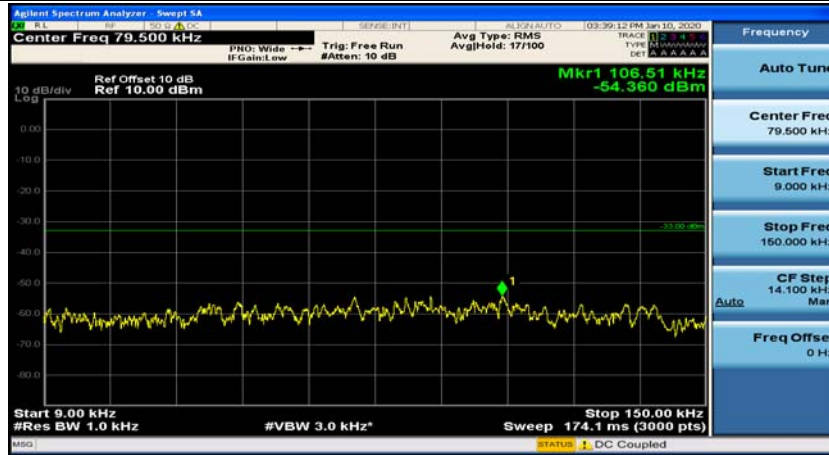

(Channel Bandwidth: 1.4 MHz)_MCH_16QAM_1RB#3

(Channel Bandwidth: 1.4 MHz)_HCH_16QAM_1RB#0

(Channel Bandwidth: 1.4 MHz)_HCH_16QAM_1RB#3

Channel Bandwidth: 3 MHz

(Channel Bandwidth: 3 MHz)_MCH_QPSK_1RB#0

(Channel Bandwidth: 3 MHz)_MCH_QPSK_1RB#7