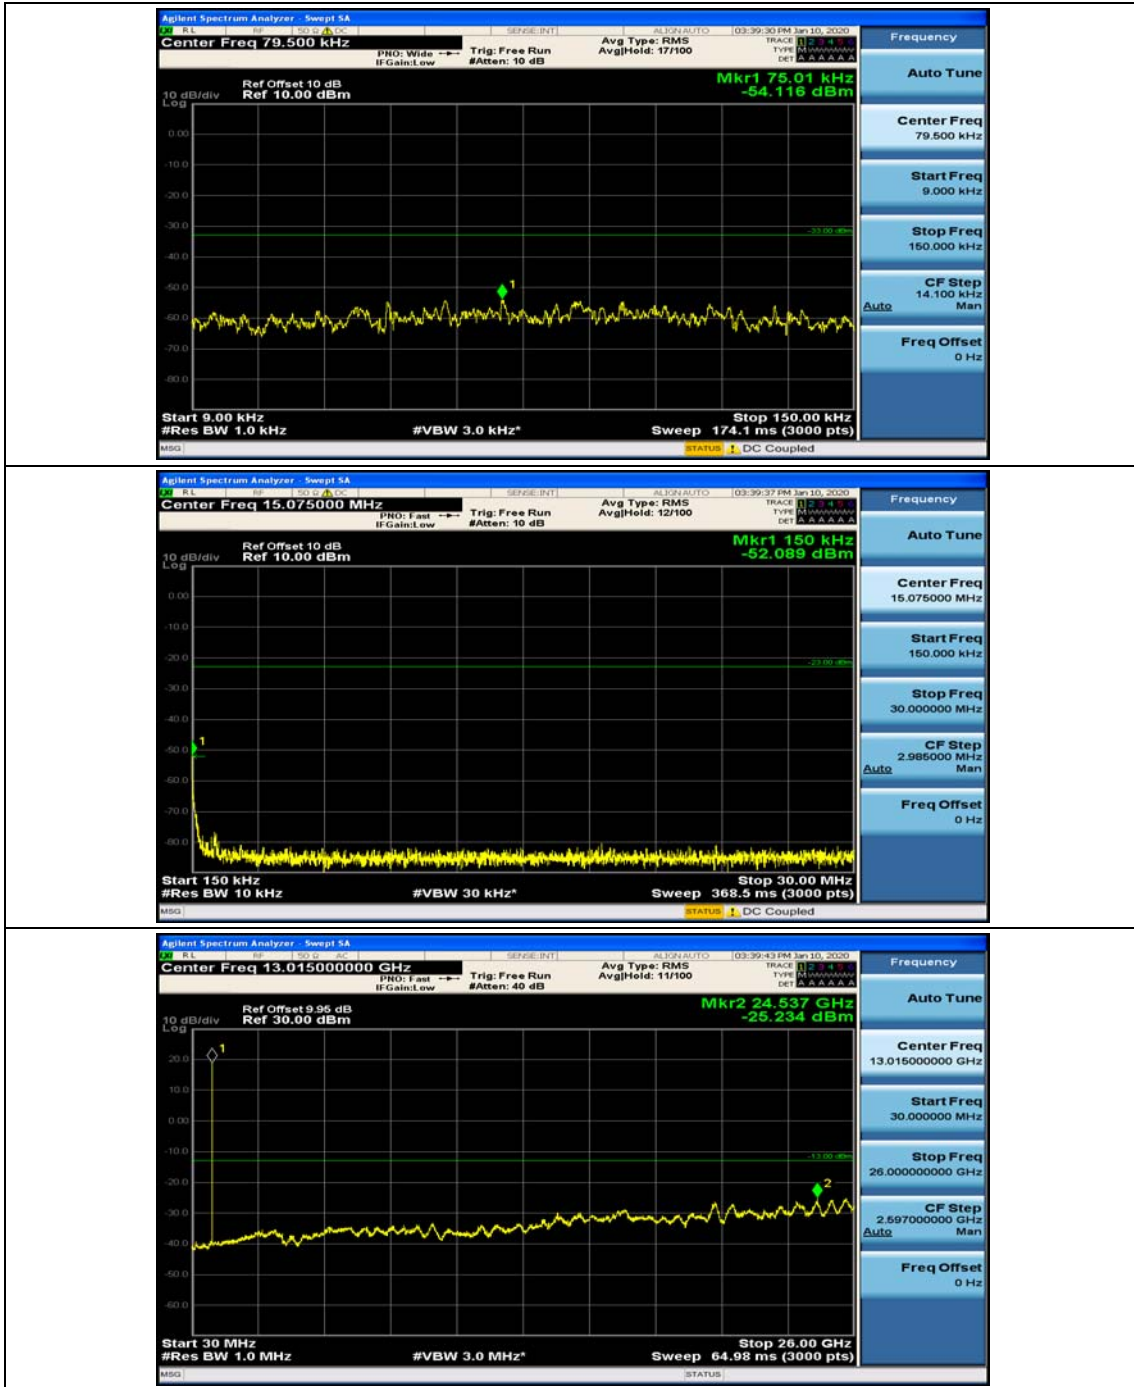

(Channel Bandwidth: 1.4 MHz)_HCH_QPSK_1RB#0

(Channel Bandwidth: 1.4 MHz)_HCH_QPSK_1RB#3

(Channel Bandwidth: 1.4 MHz)_LCH_16QAM_1RB#0

(Channel Bandwidth: 1.4 MHz)_LCH_16QAM_1RB#3

(Channel Bandwidth: 1.4 MHz)_MCH_16QAM_1RB#0

(Channel Bandwidth: 1.4 MHz)_MCH_16QAM_1RB#3

(Channel Bandwidth: 1.4 MHz)_HCH_16QAM_1RB#0

(Channel Bandwidth: 1.4 MHz)_HCH_16QAM_1RB#3

Channel Bandwidth: 3 MHz

(Channel Bandwidth: 3 MHz)_MCH_QPSK_1RB#0

(Channel Bandwidth: 3 MHz)_MCH_QPSK_1RB#7

(Channel Bandwidth: 3 MHz)_HCH_QPSK_1RB#0

(Channel Bandwidth: 3 MHz)_HCH_QPSK_1RB#7

(Channel Bandwidth: 3 MHz)_LCH_16QAM_1RB#0

(Channel Bandwidth: 3 MHz)_LCH_16QAM_1RB#7

(Channel Bandwidth: 3 MHz)_MCH_16QAM_1RB#0