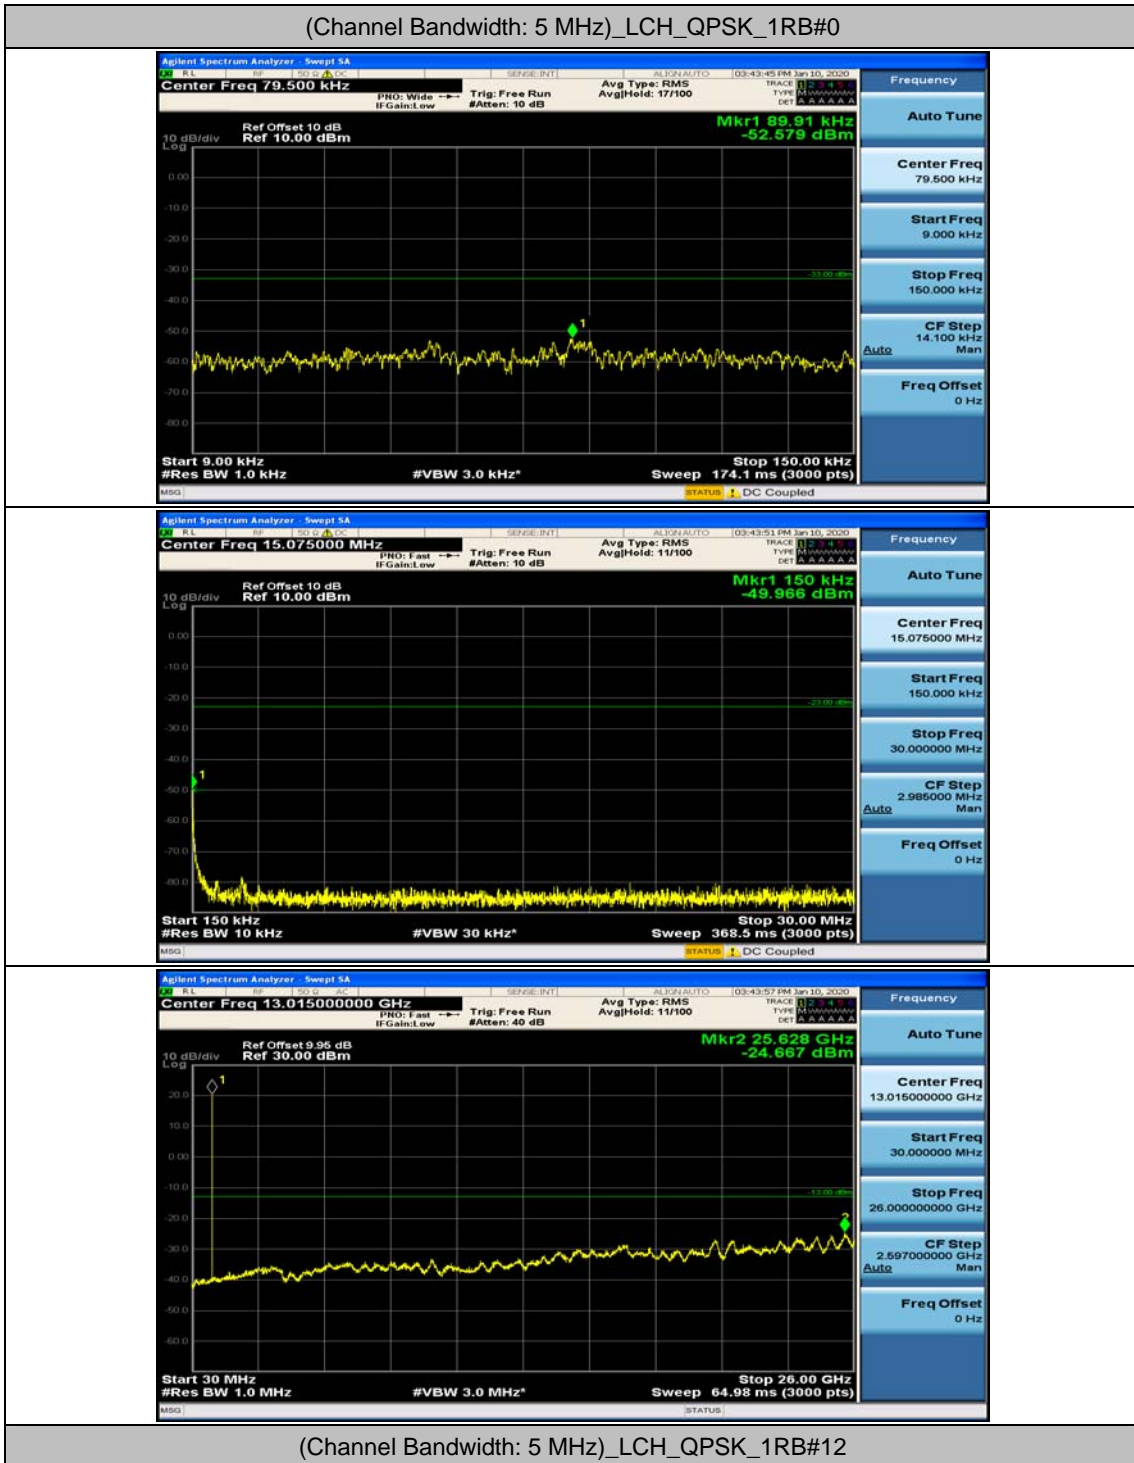

(Channel Bandwidth: 3 MHz)_MCH_16QAM_1RB#7

(Channel Bandwidth: 3 MHz)_HCH_16QAM_1RB#0

(Channel Bandwidth: 3 MHz)_HCH_16QAM_1RB#7

Channel Bandwidth: 5 MHz

(Channel Bandwidth: 5 MHz)_MCH_QPSK_1RB#0

(Channel Bandwidth: 5 MHz)_MCH_QPSK_1RB#12