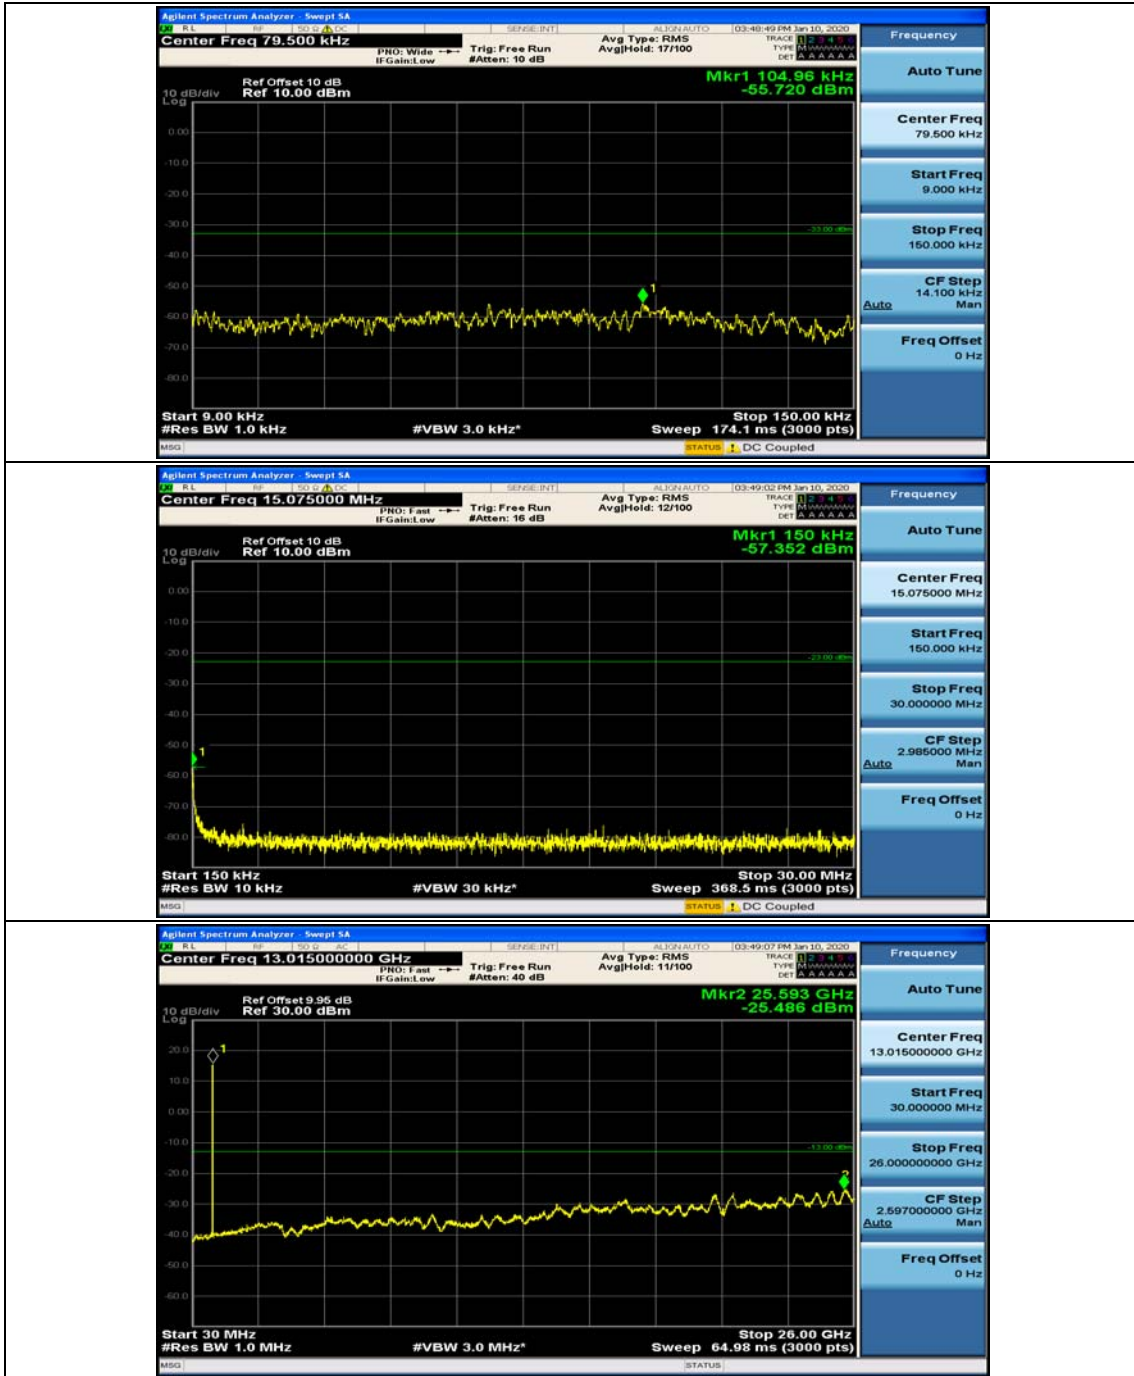

(Channel Bandwidth: 3 MHz)_MCH_16QAM_1RB#7

(Channel Bandwidth: 3 MHz)_HCH_16QAM_1RB#0

(Channel Bandwidth: 3 MHz)_HCH_16QAM_1RB#7

Channel Bandwidth: 5 MHz

(Channel Bandwidth: 5 MHz)_MCH_QPSK_1RB#0

(Channel Bandwidth: 5 MHz)_MCH_QPSK_1RB#12

(Channel Bandwidth: 5 MHz)_HCH_QPSK_1RB#0

(Channel Bandwidth: 5 MHz)_HCH_QPSK_1RB#12

(Channel Bandwidth: 5 MHz)_LCH_16QAM_1RB#0

(Channel Bandwidth: 5 MHz)_LCH_16QAM_1RB#12

(Channel Bandwidth: 5 MHz)_MCH_16QAM_1RB#0