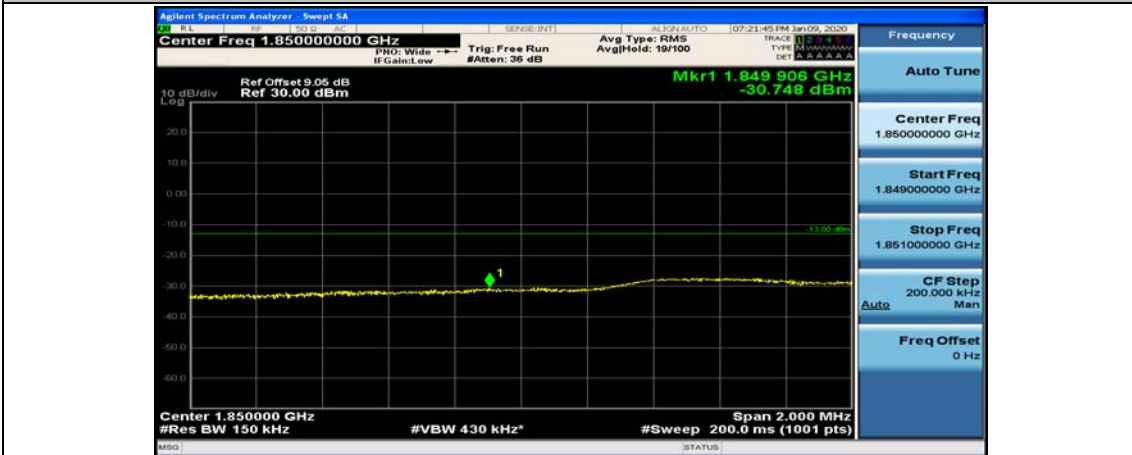

Channel Bandwidth: 10 MHz_HCH_16QAM_25RB#25

Channel Bandwidth: 10 MHz_HCH_16QAM_50RB#0

Channel Bandwidth: 15 MHz

(Channel Bandwidth:15 MHz)_LCH_QPSK_1RB#0

(Channel Bandwidth:15 MHz)_LCH_QPSK_1RB#37

(Channel Bandwidth:15 MHz)_LCH_QPSK_1RB#74

(Channel Bandwidth:15 MHz)_LCH_QPSK_37RB#0

(Channel Bandwidth:15 MHz)_LCH_QPSK_37RB#18

(Channel Bandwidth:15 MHz)_LCH_QPSK_37RB#38

(Channel Bandwidth:15 MHz)_LCH_QPSK_75RB#0

(Channel Bandwidth:15 MHz)_HCH_QPSK_1RB#0