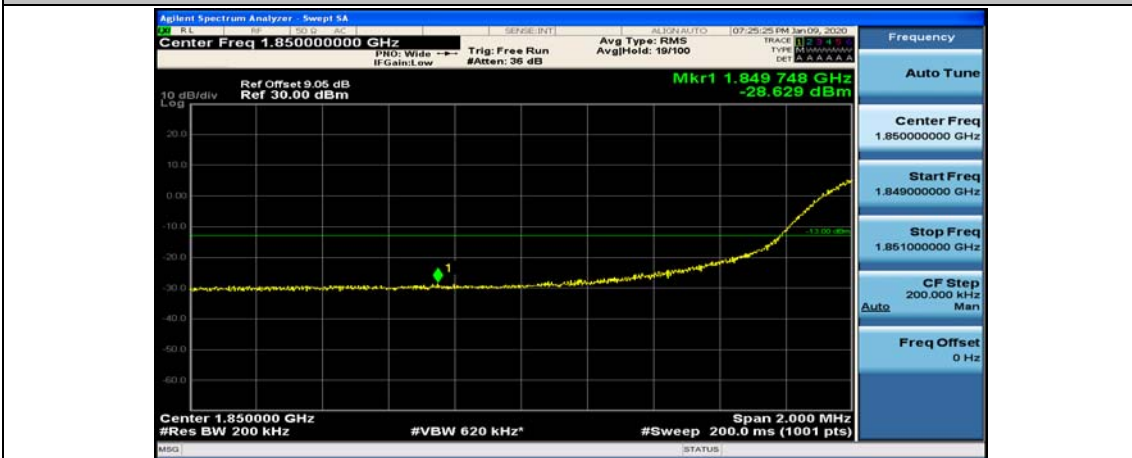

(Channel Bandwidth:20 MHz)_LCH_16QAM_50RB#0