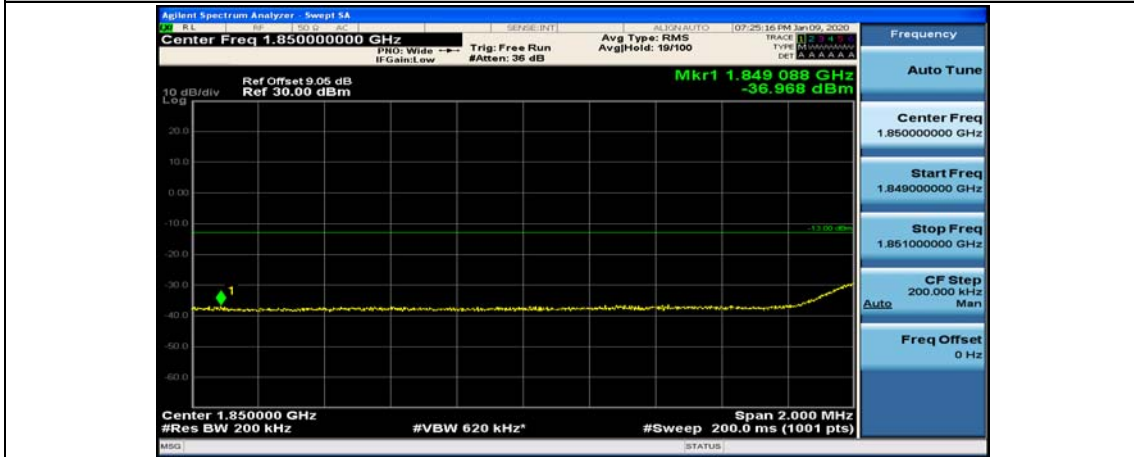

Channel Bandwidth: 20 MHz

(Channel Bandwidth:20 MHz)_LCH_QPSK_1RB#49

(Channel Bandwidth:20 MHz)_LCH_QPSK_1RB#99

(Channel Bandwidth:20 MHz)_LCH_QPSK_50RB#0

(Channel Bandwidth:20 MHz)_LCH_QPSK_50RB#25

(Channel Bandwidth:20 MHz)_LCH_QPSK_50RB#50