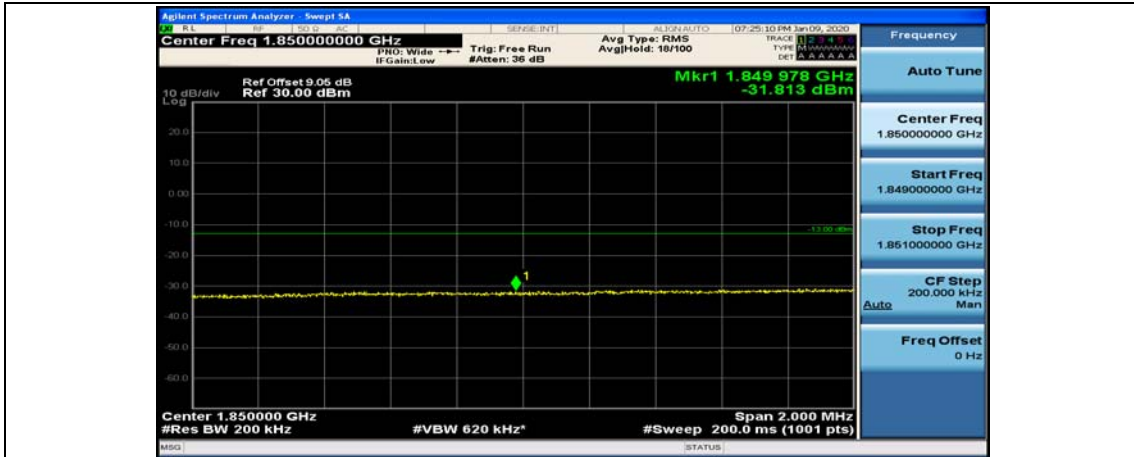

Channel Bandwidth: 20 MHz

(Channel Bandwidth:20 MHz)_LCH_QPSK_1RB#49

(Channel Bandwidth:20 MHz)_LCH_QPSK_1RB#99

(Channel Bandwidth:20 MHz)_LCH_QPSK_50RB#0

(Channel Bandwidth:20 MHz)_LCH_QPSK_50RB#25

(Channel Bandwidth:20 MHz)_LCH_QPSK_50RB#50