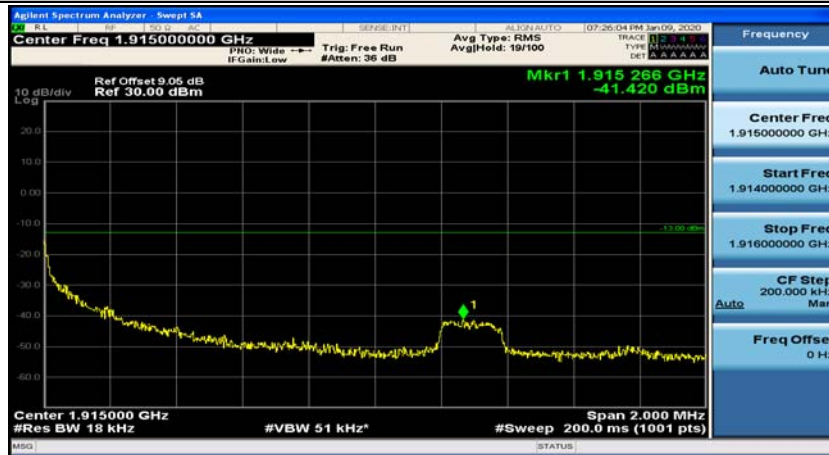

(Channel Bandwidth:20 MHz)_HCH_QPSK_1RB#0