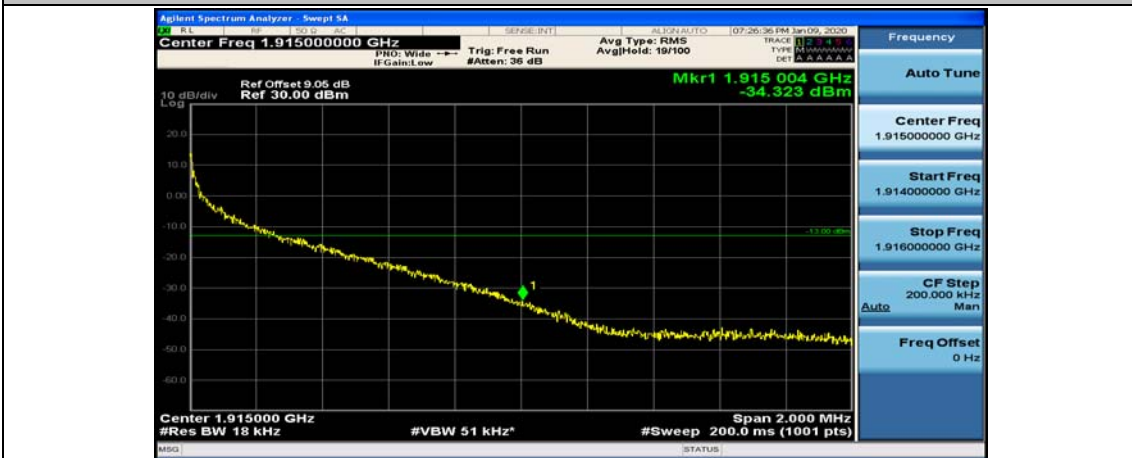

(Channel Bandwidth:20 MHz)_HCH_16QAM_1RB#99