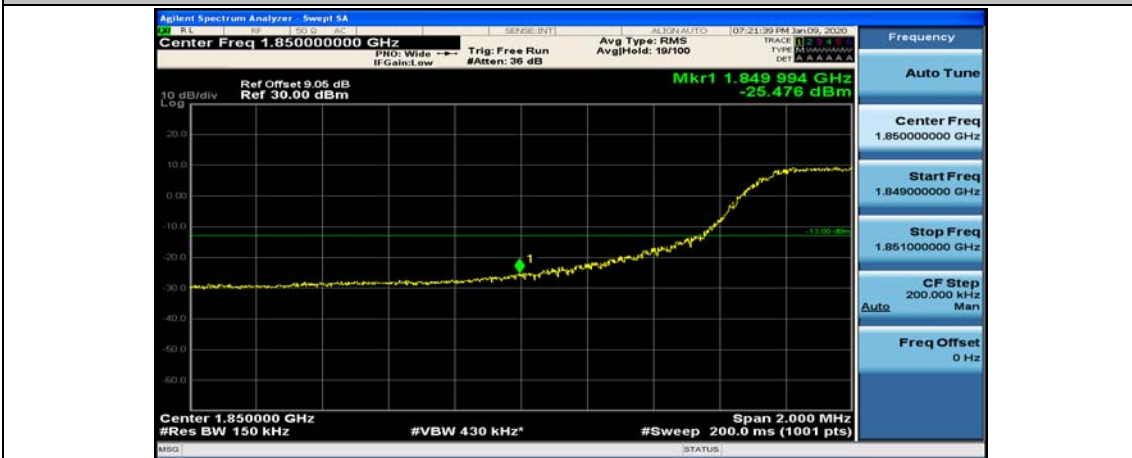

Channel Bandwidth: 10 MHz_HCH_16QAM_25RB#25

Channel Bandwidth: 10 MHz_HCH_16QAM_50RB#0

Channel Bandwidth: 15 MHz

(Channel Bandwidth:15 MHz)_LCH_QPSK_1RB#0

(Channel Bandwidth:15 MHz)_LCH_QPSK_1RB#37

(Channel Bandwidth:15 MHz)_LCH_QPSK_1RB#74

(Channel Bandwidth:15 MHz)_LCH_QPSK_37RB#0

(Channel Bandwidth:15 MHz)_LCH_QPSK_37RB#18

(Channel Bandwidth:15 MHz)_LCH_QPSK_37RB#38

(Channel Bandwidth:15 MHz)_LCH_QPSK_75RB#0

(Channel Bandwidth:15 MHz)_HCH_QPSK_1RB#0