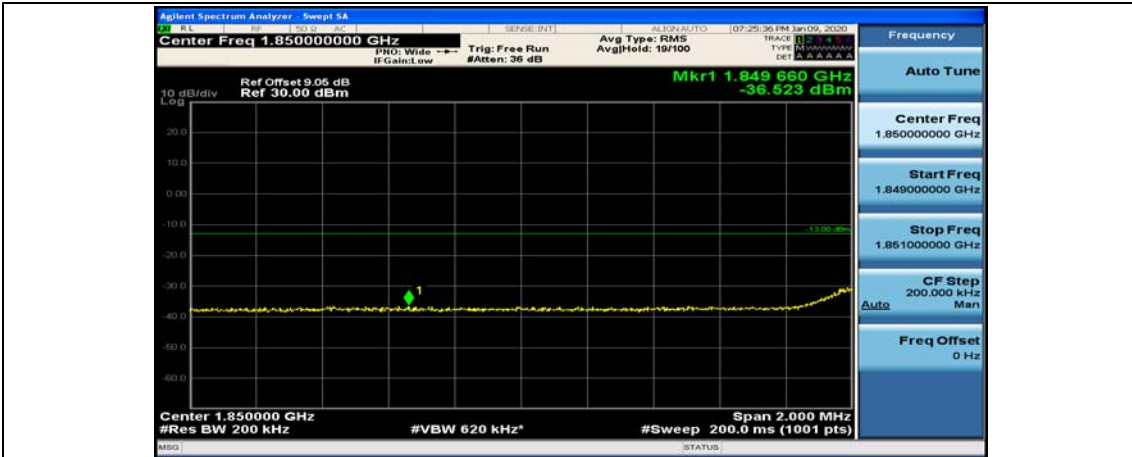

(Channel Bandwidth:20 MHz)_LCH_16QAM_1RB#99

(Channel Bandwidth:20 MHz)_LCH_16QAM_50RB#0

(Channel Bandwidth:20 MHz)_LCH_16QAM_50RB#25

(Channel Bandwidth:20 MHz)_LCH_16QAM_50RB#50

(Channel Bandwidth:20 MHz)_LCH_16QAM_100RB#0