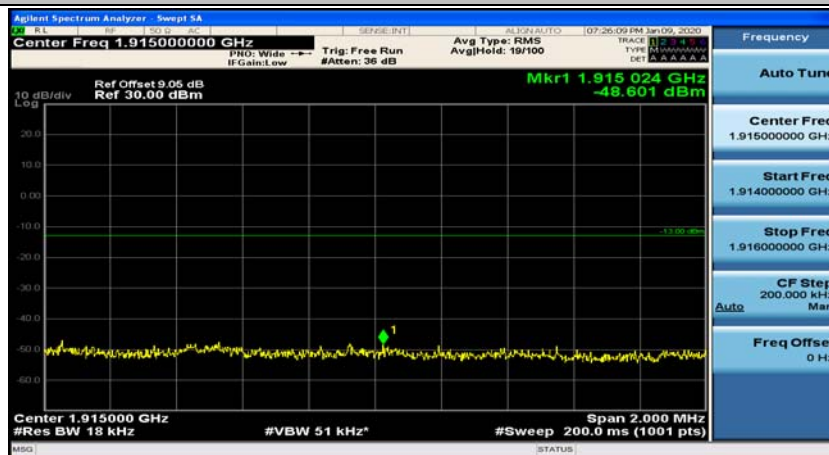

(Channel Bandwidth:20 MHz)_HCH_QPSK_1RB#49