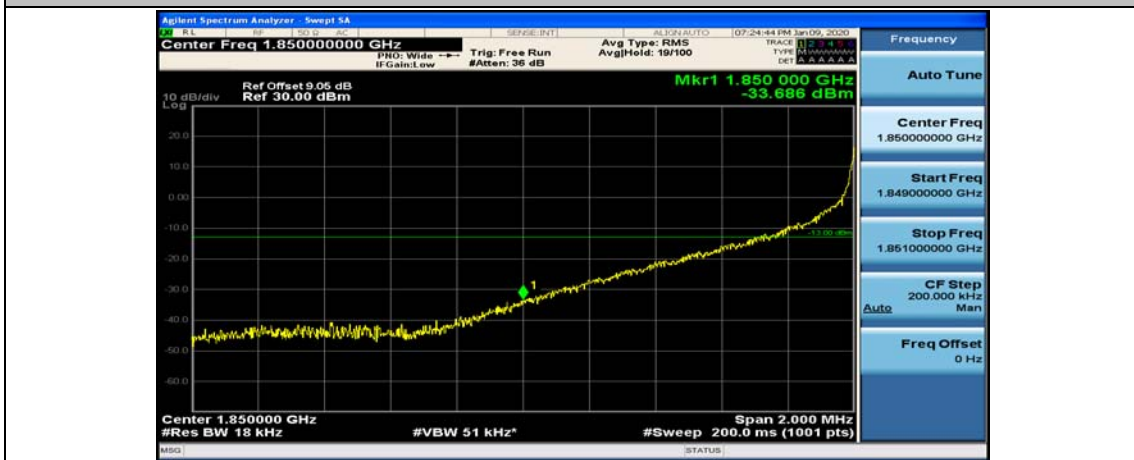

(Channel Bandwidth:20 MHz)_HCH_QPSK_50RB#25

(Channel Bandwidth:20 MHz)_HCH_QPSK_50RB#50

(Channel Bandwidth:20 MHz)_HCH_QPSK_100RB#0

(Channel Bandwidth:20 MHz)_LCH_16QAM_1RB#0

(Channel Bandwidth:20 MHz)_LCH_16QAM_1RB#49