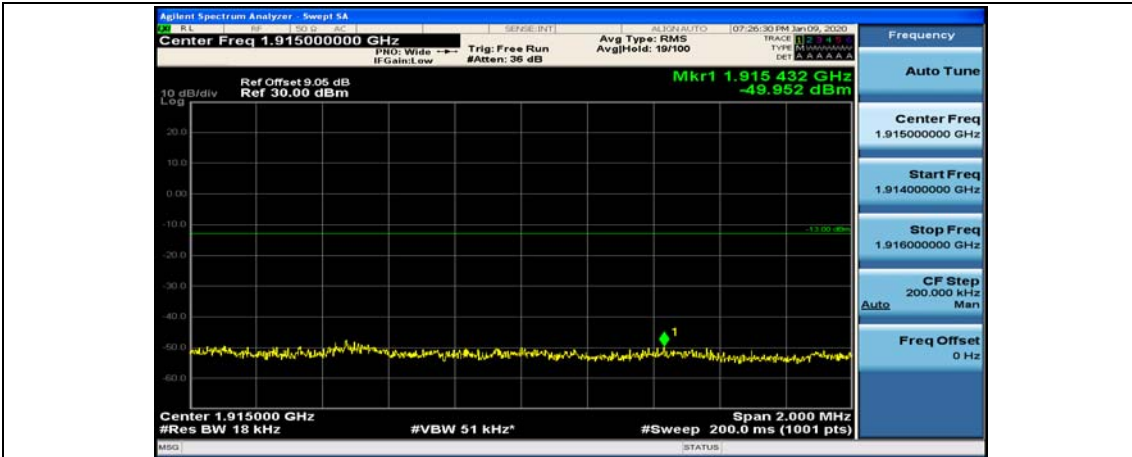

(Channel Bandwidth:20 MHz)_HCH_16QAM_1RB#49