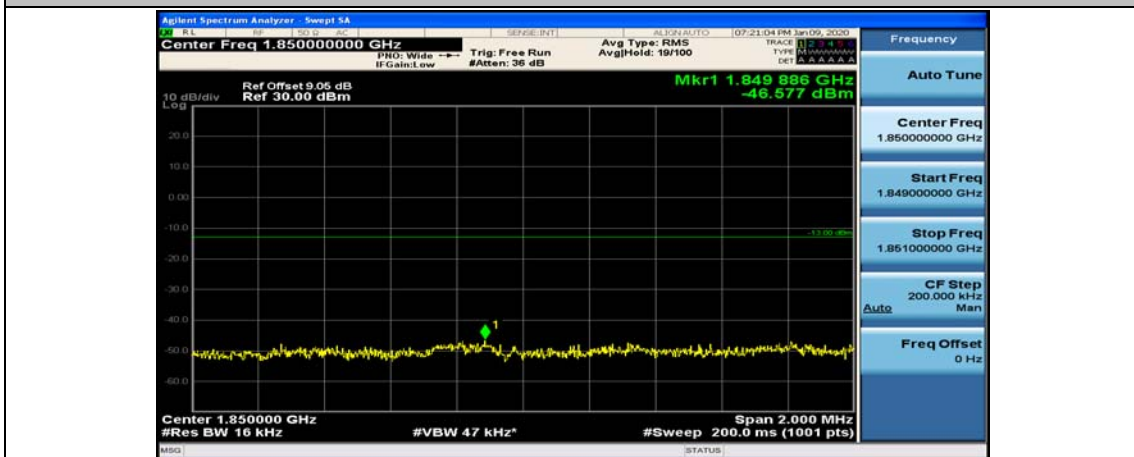

Channel Bandwidth: 10 MHz_HCH_16QAM_25RB#25

Channel Bandwidth: 10 MHz_HCH_16QAM_50RB#0

Channel Bandwidth: 15 MHz

(Channel Bandwidth:15 MHz)_LCH_QPSK_1RB#0

(Channel Bandwidth:15 MHz)_LCH_QPSK_1RB#37

(Channel Bandwidth:15 MHz)_LCH_QPSK_1RB#74