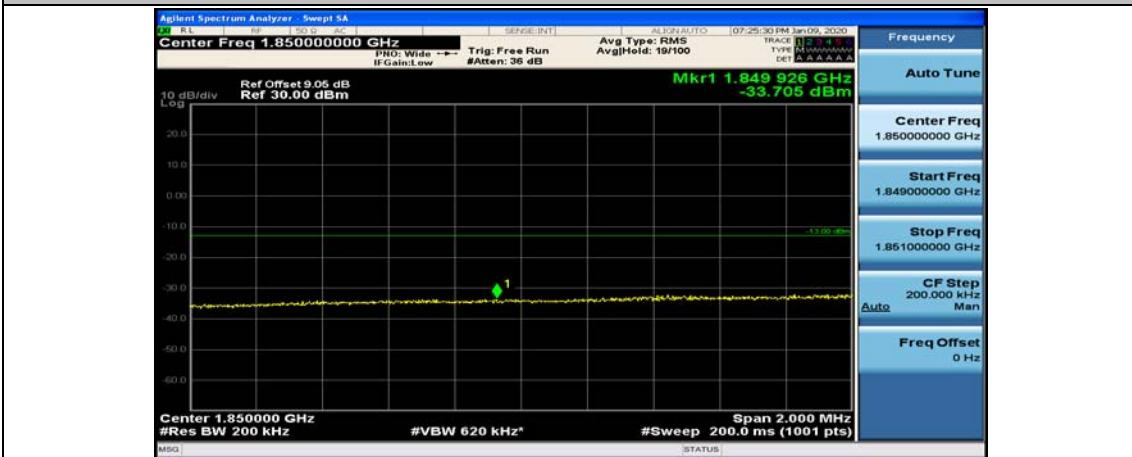

(Channel Bandwidth:20 MHz)_LCH_16QAM_50RB#25