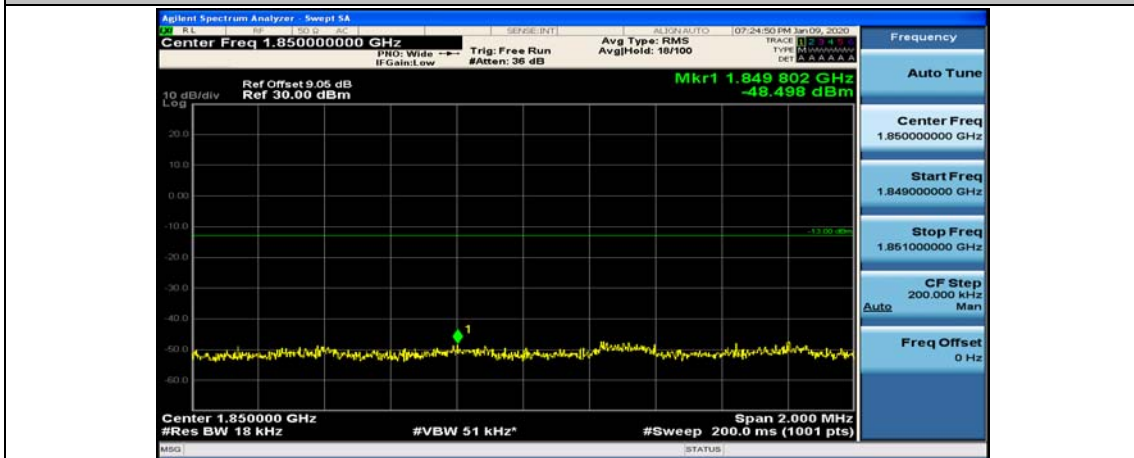

(Channel Bandwidth:20 MHz)_HCH_QPSK_50RB#25

(Channel Bandwidth:20 MHz)_HCH_QPSK_50RB#50

(Channel Bandwidth:20 MHz)_HCH_QPSK_100RB#0

(Channel Bandwidth:20 MHz)_LCH_16QAM_1RB#0

(Channel Bandwidth:20 MHz)_LCH_16QAM_1RB#49