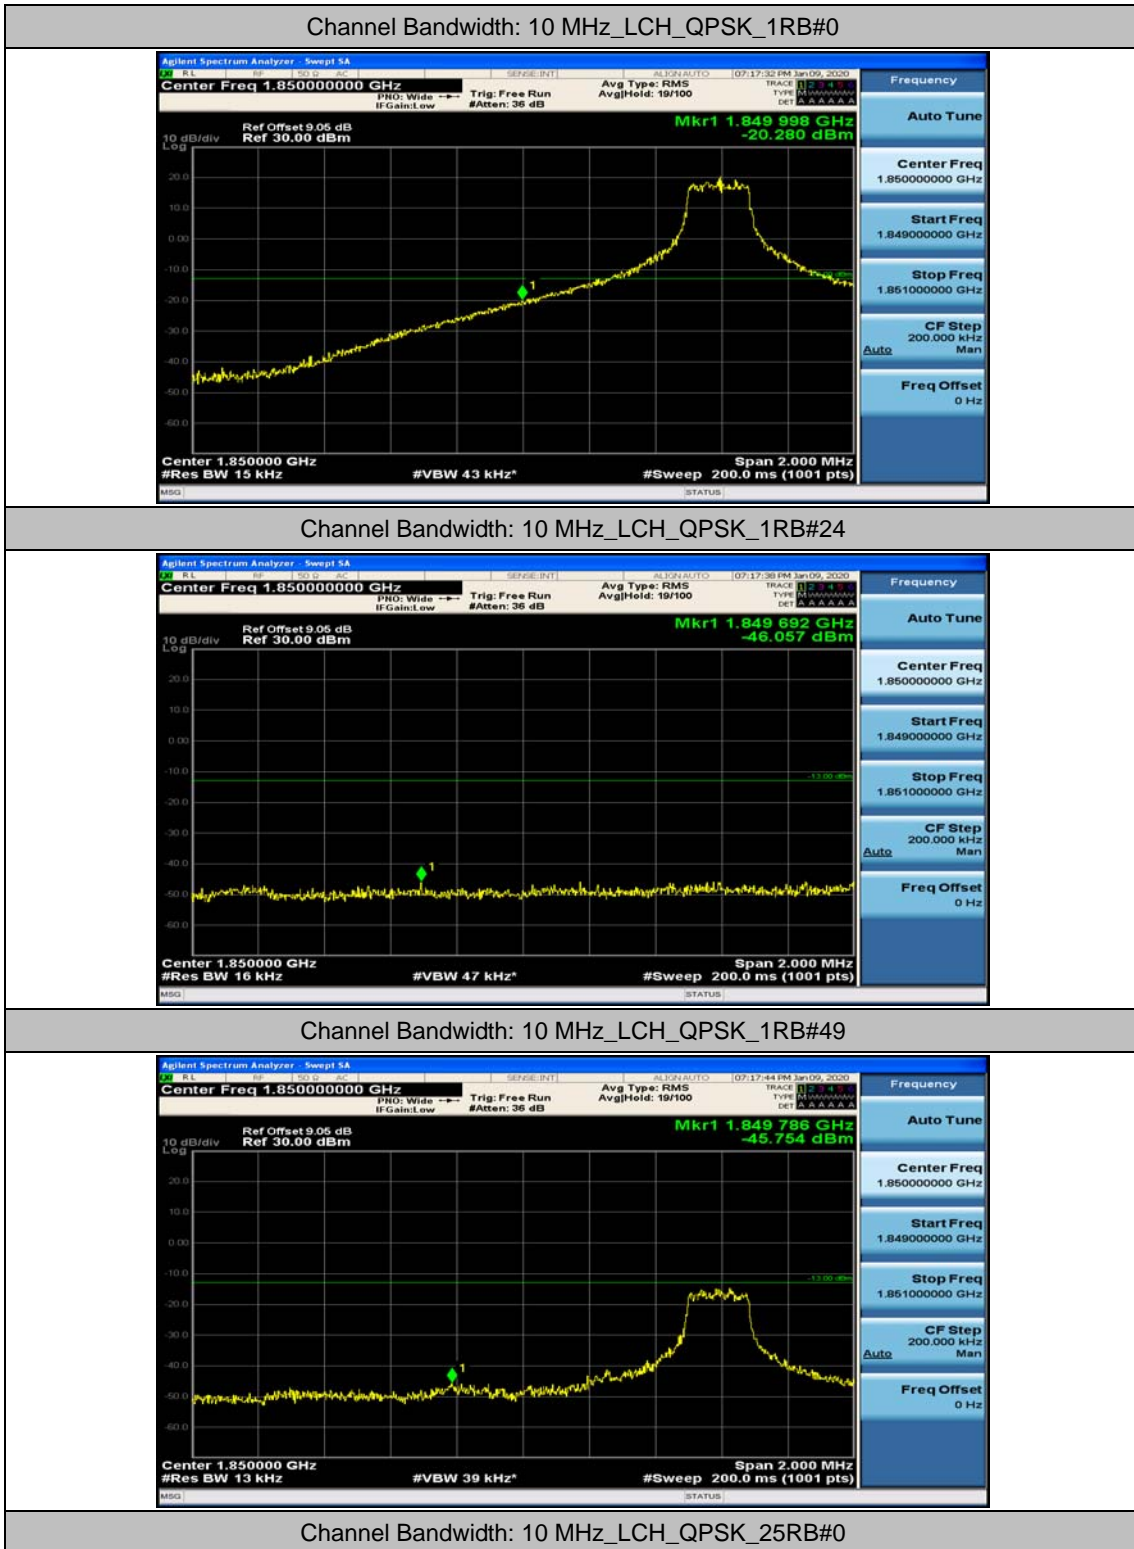

Channel Bandwidth: 10 MHz

Channel Bandwidth: 10 MHz_LCH_QPSK_25RB#12

Channel Bandwidth: 10 MHz_LCH_QPSK_25RB#25

Channel Bandwidth: 10 MHz_LCH_QPSK_50RB#0

Channel Bandwidth: 10 MHz_HCH_QPSK_1RB#0

Channel Bandwidth: 10 MHz_HCH_QPSK_1RB#24

Channel Bandwidth: 10 MHz_HCH_QPSK_1RB#49

Channel Bandwidth: 10 MHz_HCH_QPSK_25RB#0

Channel Bandwidth: 10 MHz_HCH_QPSK_25RB#12

Channel Bandwidth: 10 MHz_HCH_QPSK_25RB#25

Channel Bandwidth: 10 MHz_HCH_QPSK_50RB#0