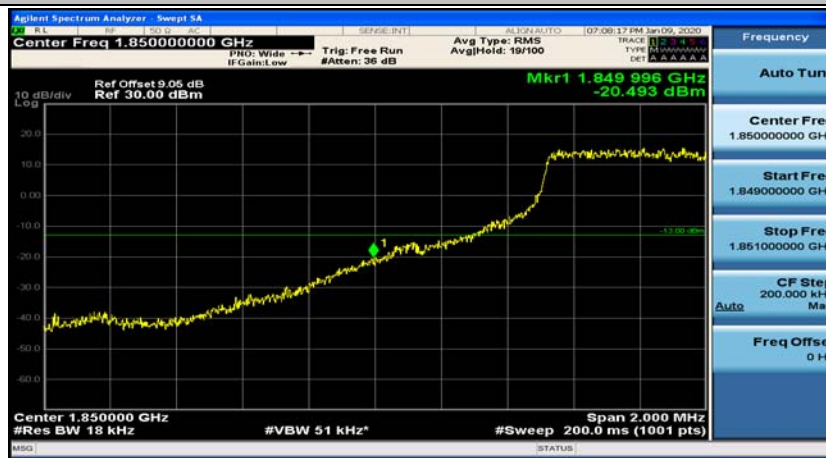

Appendix D: Band Edge

Test Graphs

Channel Bandwidth: 1.4 MHz

(Channel Bandwidth: 1.4 MHz)_LCH_QPSK_3RB#0

(Channel Bandwidth: 1.4 MHz)_LCH_QPSK_3RB#2

(Channel Bandwidth: 1.4 MHz)_LCH_QPSK_3RB#3

(Channel Bandwidth: 1.4 MHz)_LCH_QPSK_6RB#0