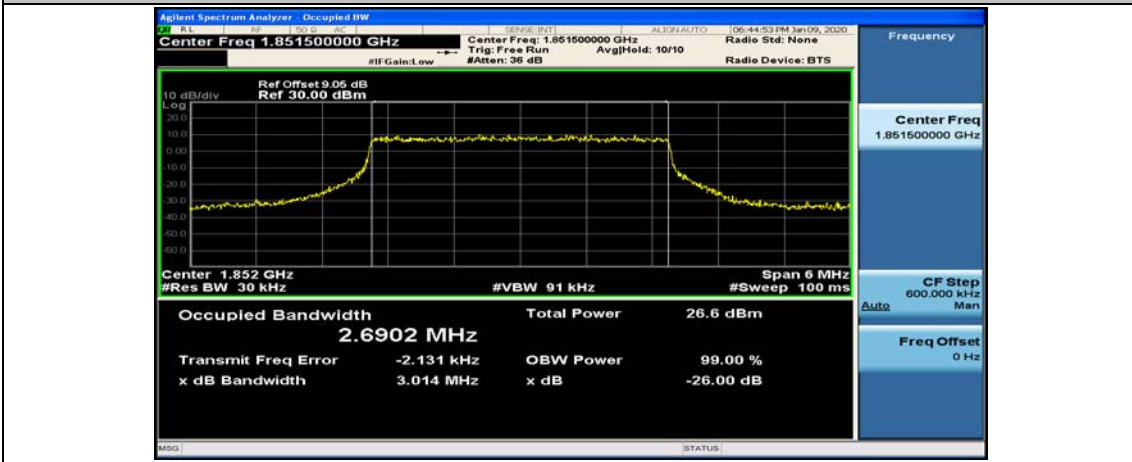

Test Graphs

Channel Bandwidth: 1.4 MHz

(Channel Bandwidth: 1.4 MHz)_LCH_16QAM_6RB#0

(Channel Bandwidth: 1.4 MHz)_MCH_16QAM_6RB#0

(Channel Bandwidth: 1.4 MHz)_HCH_16QAM_6RB#0

Channel Bandwidth: 3 MHz

(Channel Bandwidth: 3 MHz)_LCH_16QAM_15RB#0