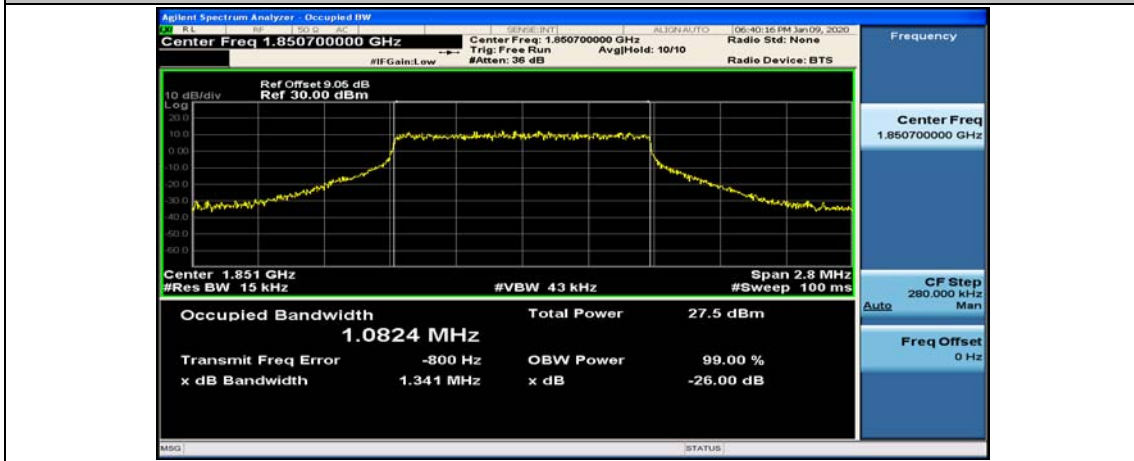

(Channel Bandwidth: 1.4 MHz)_LCH_16QAM_6RB#0