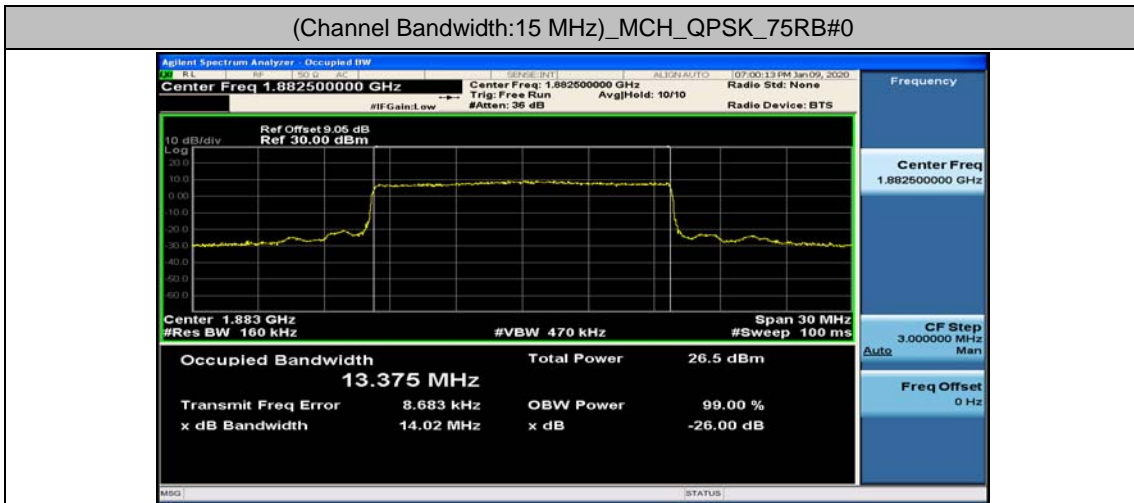

Channel Bandwidth: 10 MHz

Channel Bandwidth: 10 MHz_LCH_16QAM_50RB#0

Channel Bandwidth: 10 MHz_MCH_16QAM_50RB#0

Channel Bandwidth: 10 MHz_HCH_16QAM_50RB#0

Channel Bandwidth: 15 MHz

(Channel Bandwidth:15 MHz)_LCH_16QAM_75RB#0