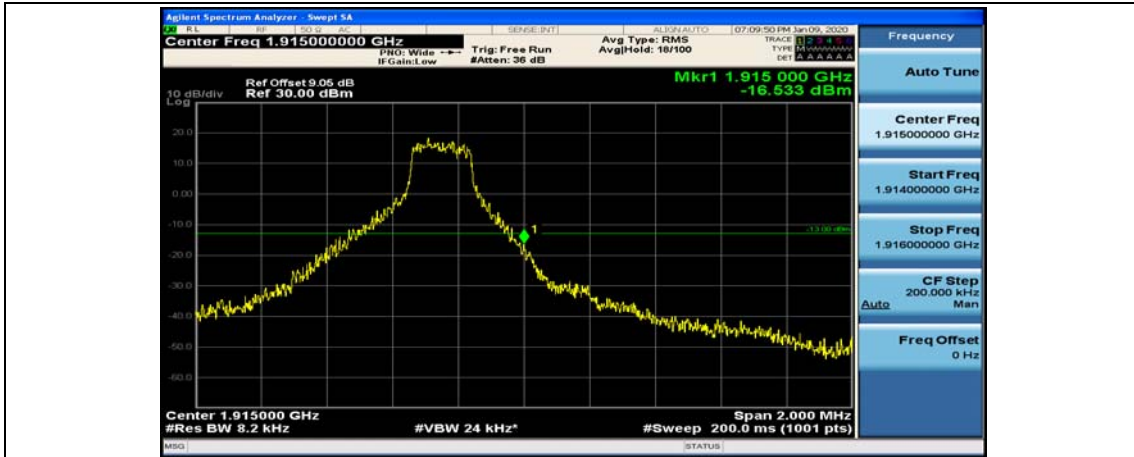

(Channel Bandwidth: 1.4 MHz)_HCH_QPSK_1RB#5