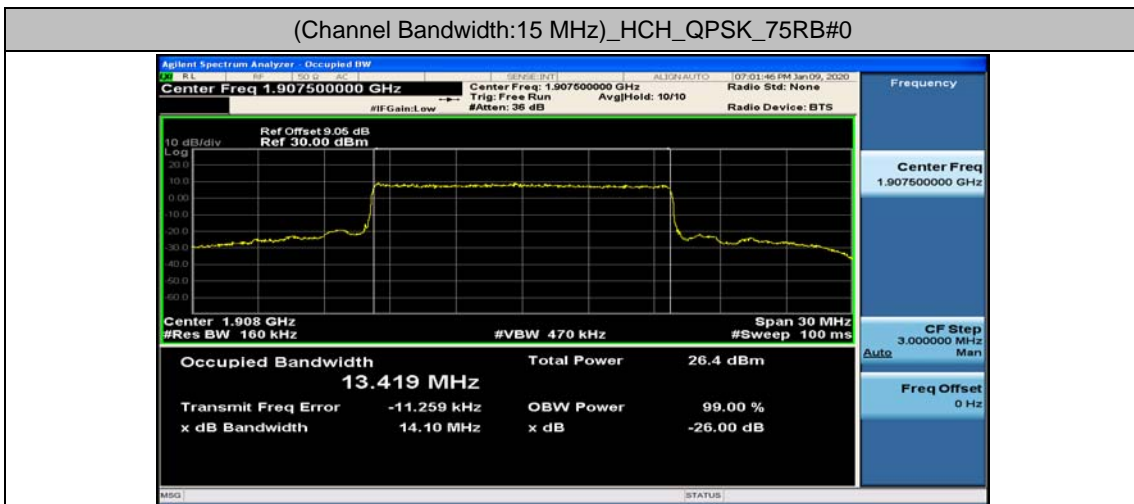

Channel Bandwidth: 10 MHz

Channel Bandwidth: 10 MHz_LCH_16QAM_50RB#0

Channel Bandwidth: 10 MHz_MCH_16QAM_50RB#0

Channel Bandwidth: 10 MHz_HCH_16QAM_50RB#0

Channel Bandwidth: 15 MHz

(Channel Bandwidth:15 MHz)_LCH_16QAM_75RB#0