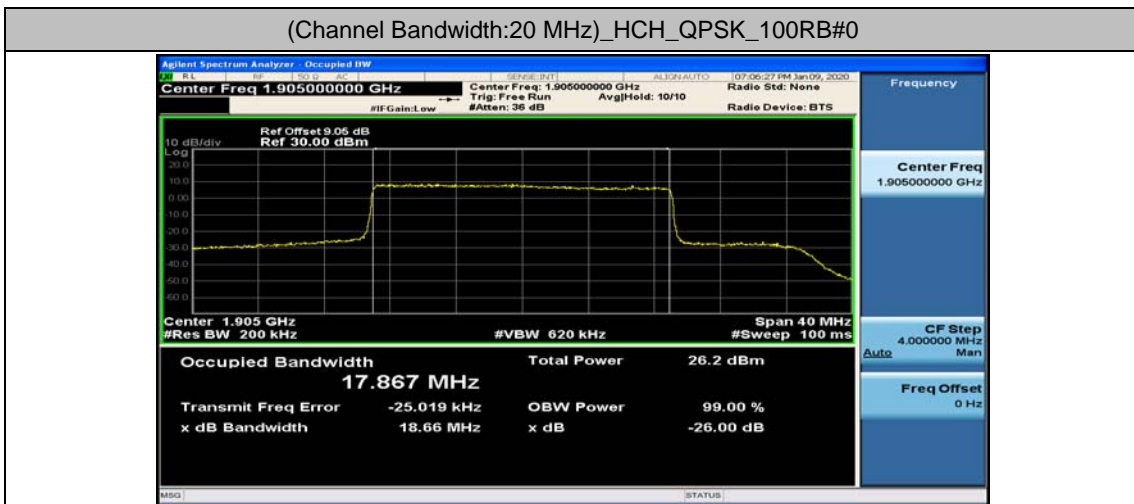

Channel Bandwidth: 20 MHz