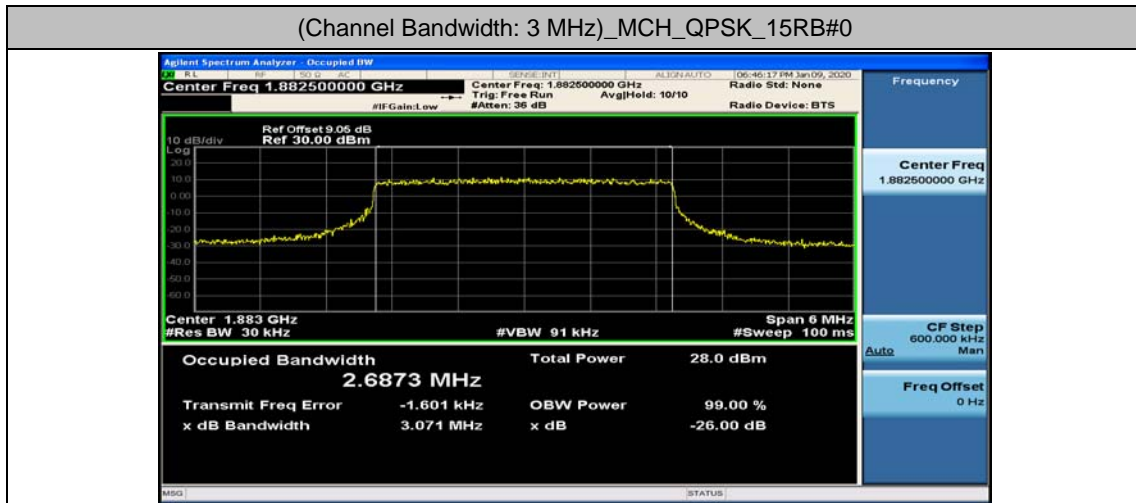

Test Graphs

Channel Bandwidth: 1.4 MHz

(Channel Bandwidth: 1.4 MHz)_LCH_16QAM_6RB#0

(Channel Bandwidth: 1.4 MHz)_MCH_16QAM_6RB#0

(Channel Bandwidth: 1.4 MHz)_HCH_16QAM_6RB#0

Channel Bandwidth: 3 MHz

(Channel Bandwidth: 3 MHz)_LCH_16QAM_15RB#0