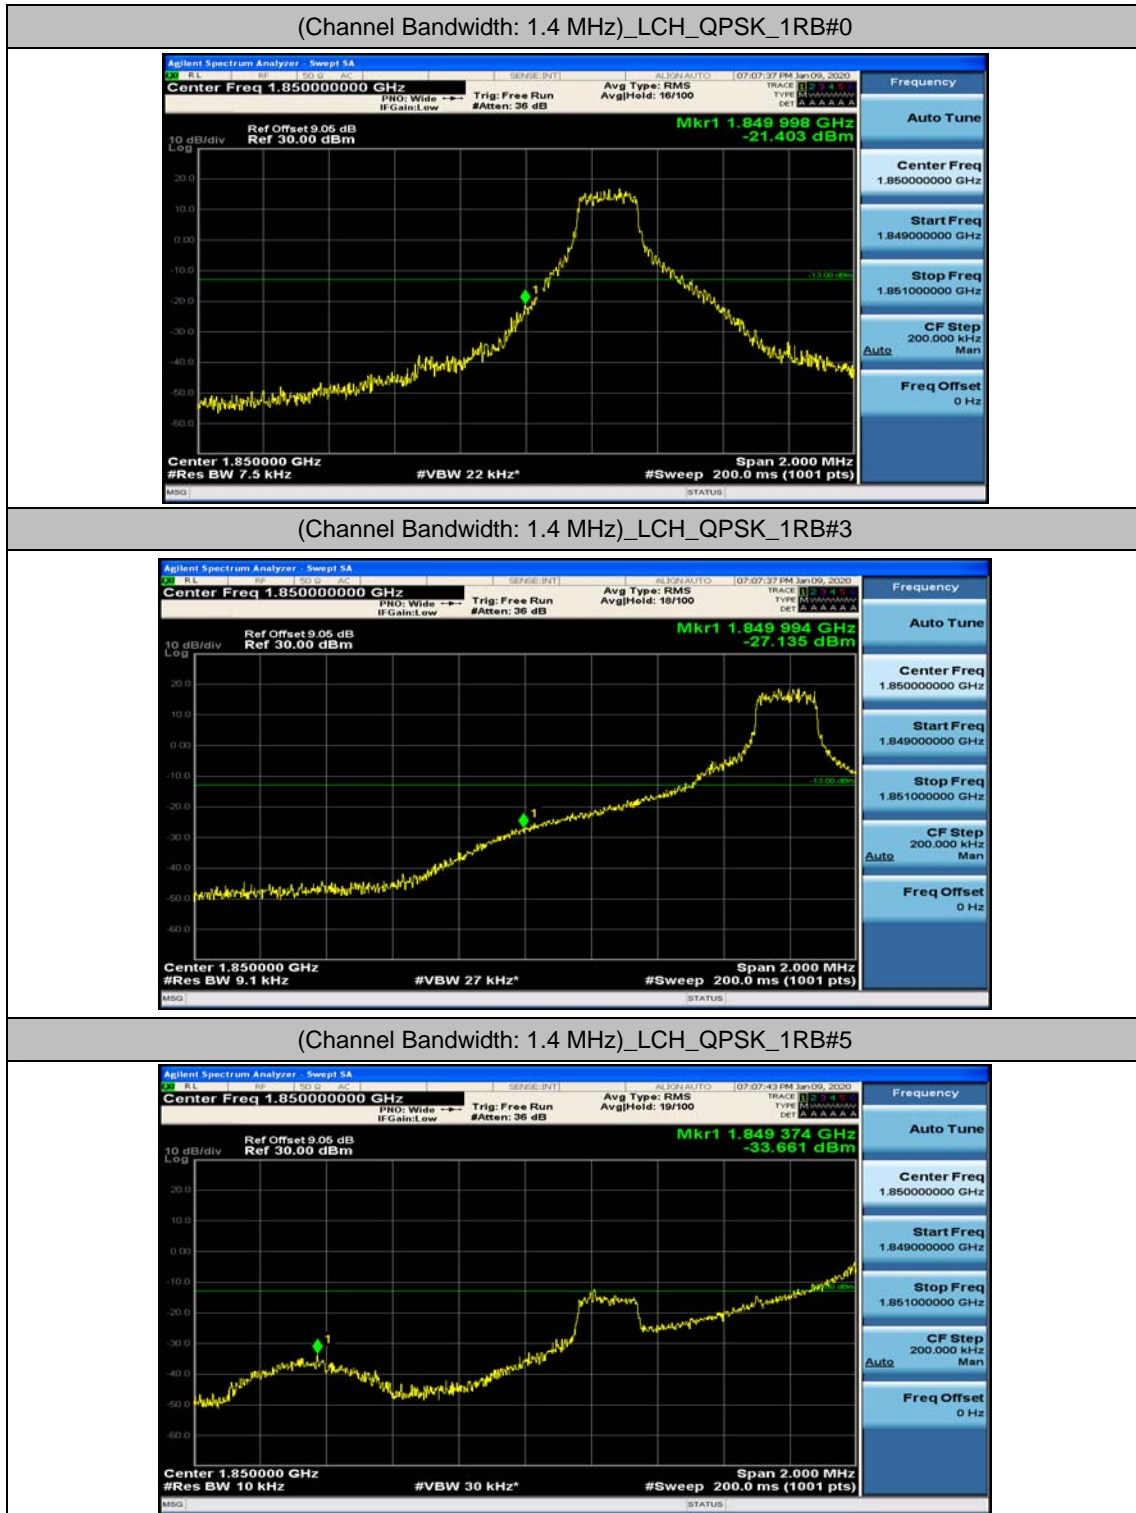

(Channel Bandwidth:15 MHz)_MCH_16QAM_75RB#0

(Channel Bandwidth:15 MHz)_HCH_16QAM_75RB#0

Channel Bandwidth: 20 MHz

(Channel Bandwidth:20 MHz)_LCH_16QAM_100RB#0

(Channel Bandwidth:20 MHz)_MCH_16QAM_100RB#0

(Channel Bandwidth:20 MHz)_HCH_16QAM_100RB#0

Appendix D: Band Edge

Test Graphs

Channel Bandwidth: 1.4 MHz

(Channel Bandwidth: 1.4 MHz)_LCH_QPSK_3RB#0

(Channel Bandwidth: 1.4 MHz)_LCH_QPSK_3RB#2

(Channel Bandwidth: 1.4 MHz)_LCH_QPSK_3RB#3

(Channel Bandwidth: 1.4 MHz)_LCH_QPSK_6RB#0