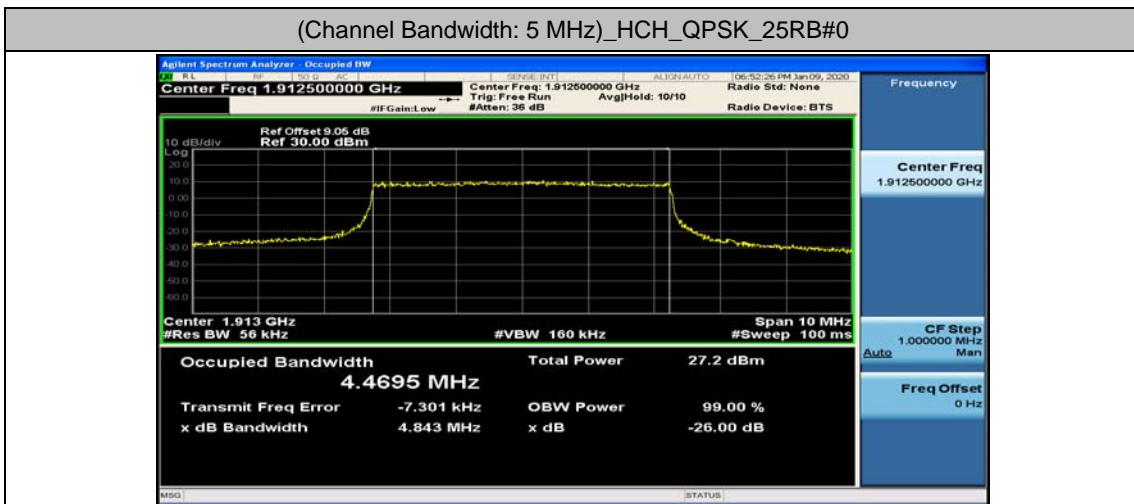

Channel Bandwidth: 5 MHz