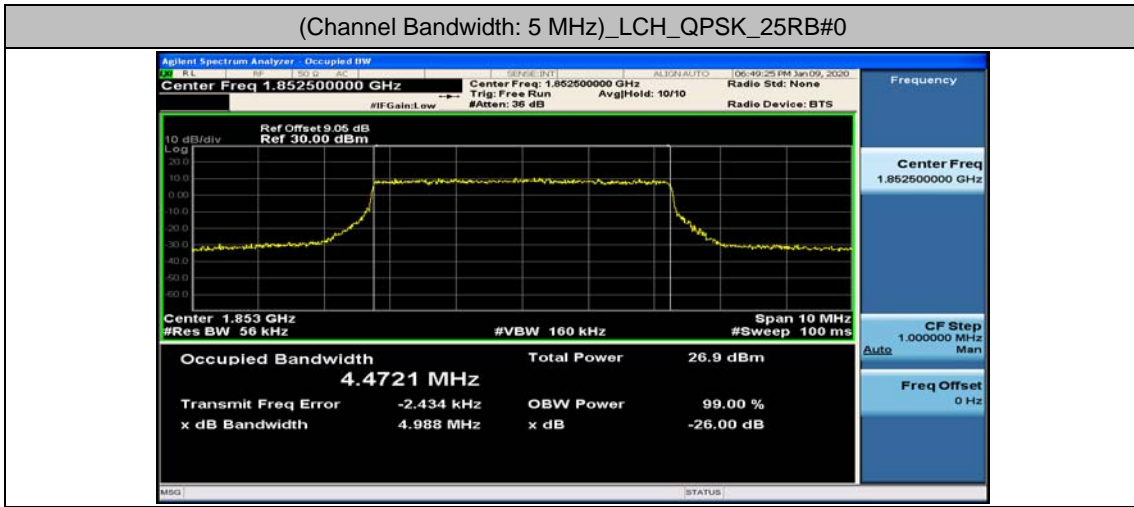

Channel Bandwidth: 5 MHz