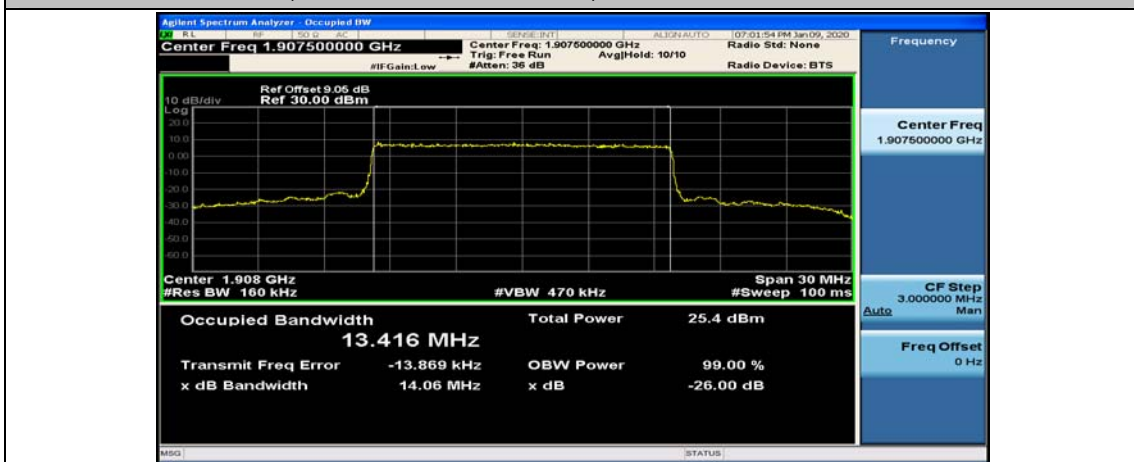

(Channel Bandwidth:15 MHz)_HCH_16QAM_75RB#0