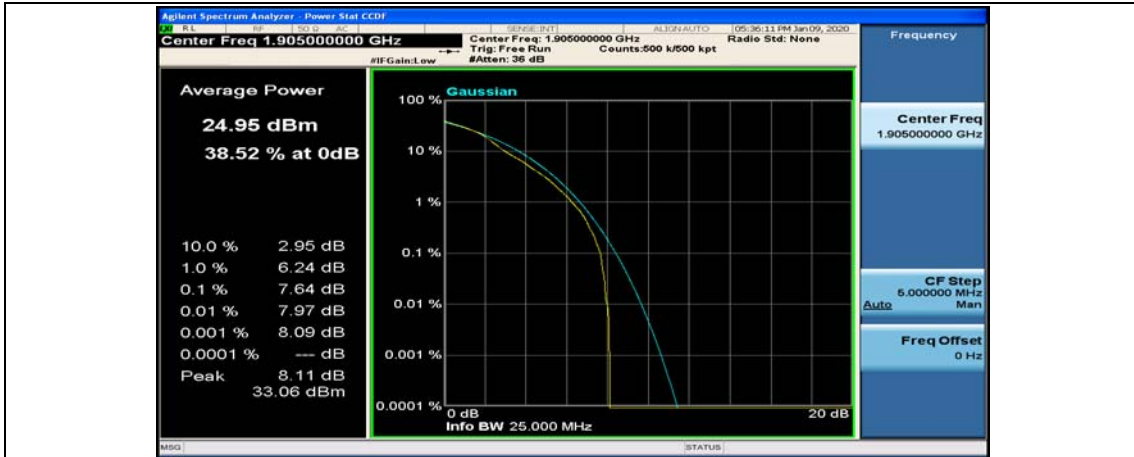

(Channel Bandwidth:20 MHz)_MCH_16QAM_100RB#0

(Channel Bandwidth:20 MHz)_HCH_16QAM_1RB#0

(Channel Bandwidth:20 MHz)_HCH_16QAM_1RB#49

(Channel Bandwidth:20 MHz)_HCH_16QAM_1RB#99

(Channel Bandwidth:20 MHz)_HCH_16QAM_50RB#0