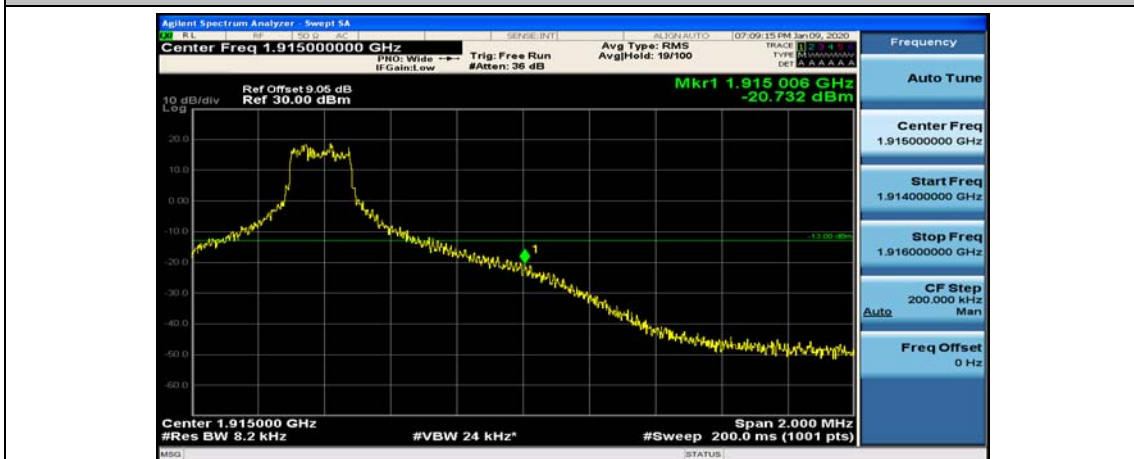

(Channel Bandwidth: 1.4 MHz)_HCH_QPSK_1RB#3