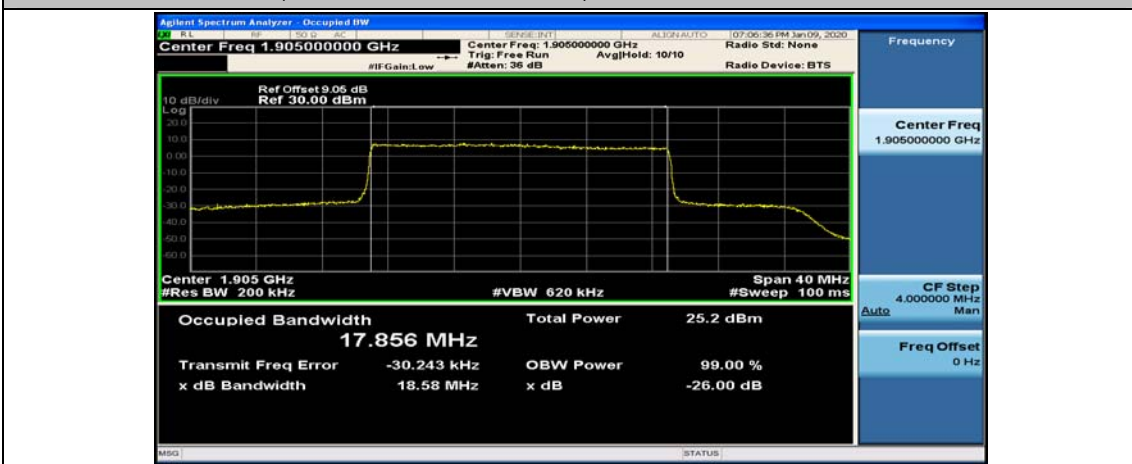

(Channel Bandwidth:15 MHz)_MCH_16QAM_75RB#0

(Channel Bandwidth:15 MHz)_HCH_16QAM_75RB#0

Channel Bandwidth: 20 MHz

(Channel Bandwidth:20 MHz)_LCH_16QAM_100RB#0

(Channel Bandwidth:20 MHz)_MCH_16QAM_100RB#0

(Channel Bandwidth:20 MHz)_HCH_16QAM_100RB#0