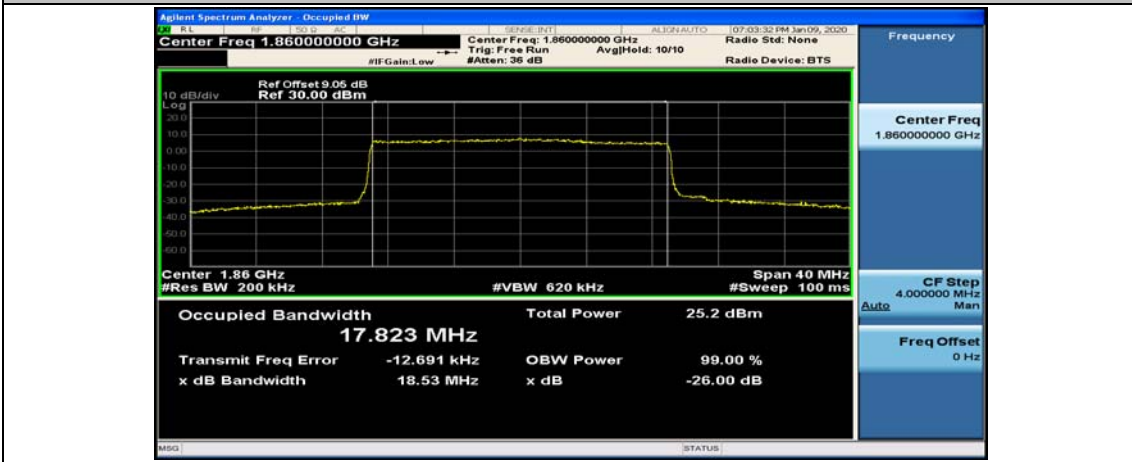

(Channel Bandwidth:15 MHz)_MCH_16QAM_75RB#0

(Channel Bandwidth:15 MHz)_HCH_16QAM_75RB#0

Channel Bandwidth: 20 MHz

(Channel Bandwidth:20 MHz)_LCH_16QAM_100RB#0

(Channel Bandwidth:20 MHz)_MCH_16QAM_100RB#0

(Channel Bandwidth:20 MHz)_HCH_16QAM_100RB#0