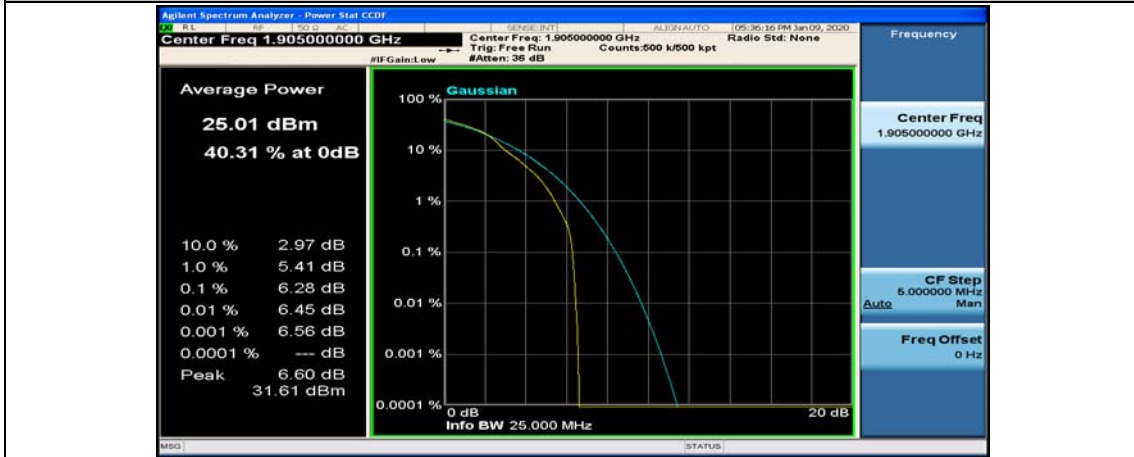

(Channel Bandwidth:20 MHz)_MCH_16QAM_100RB#0

(Channel Bandwidth:20 MHz)_HCH_16QAM_1RB#0

(Channel Bandwidth:20 MHz)_HCH_16QAM_1RB#49

(Channel Bandwidth:20 MHz)_HCH_16QAM_1RB#99

(Channel Bandwidth:20 MHz)_HCH_16QAM_50RB#0