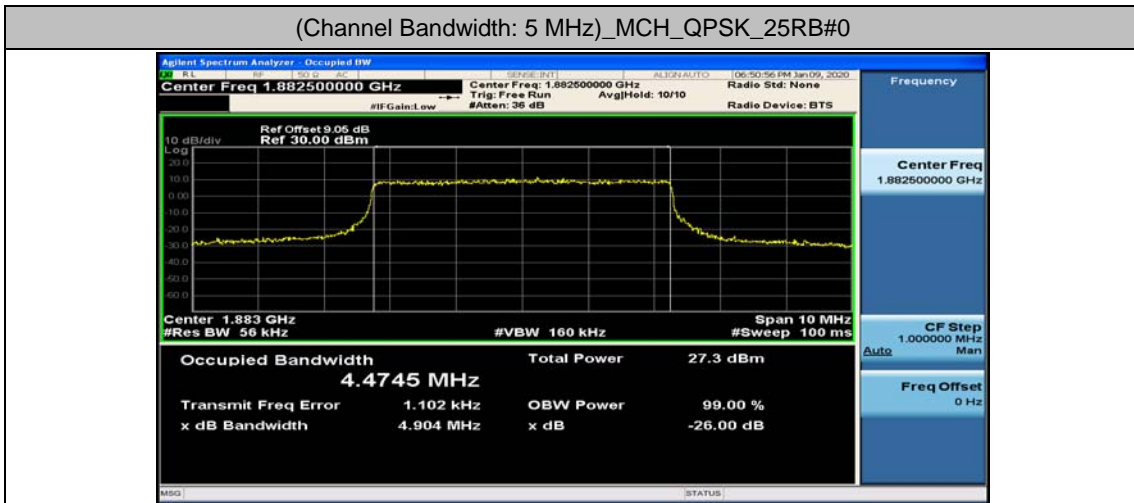

Channel Bandwidth: 5 MHz