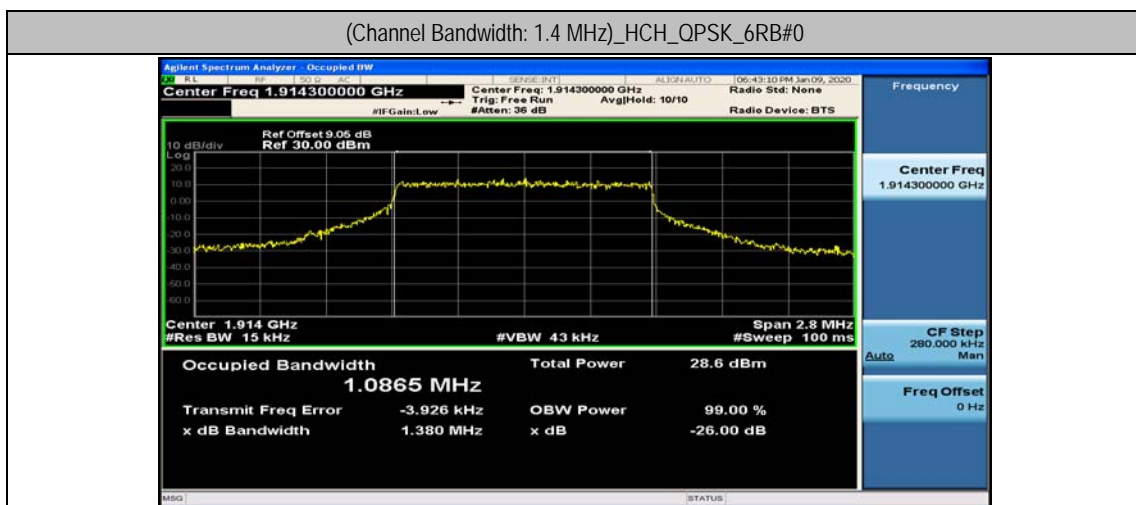

Test Graphs

Channel Bandwidth: 1.4 MHz