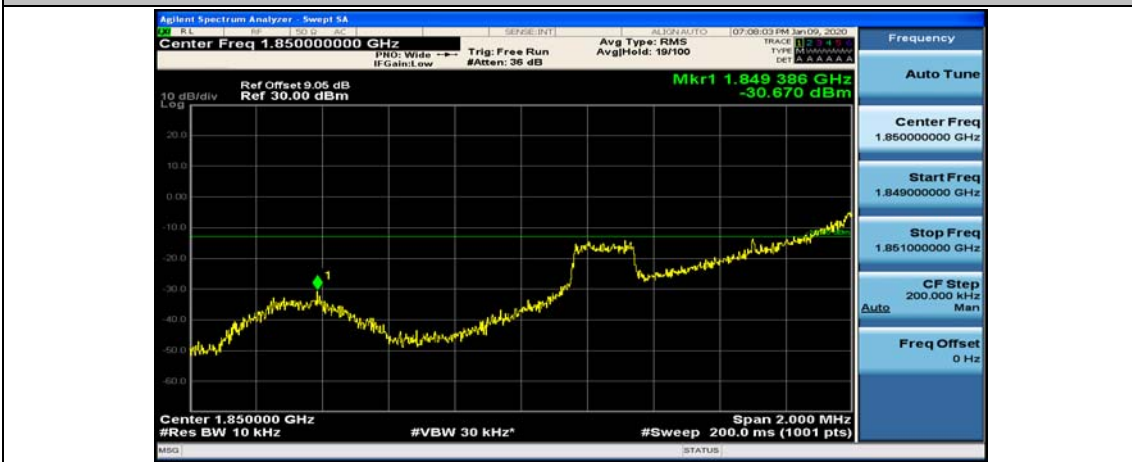

(Channel Bandwidth: 1.4 MHz)_HCH_QPSK_3RB#3

(Channel Bandwidth: 1.4 MHz)_HCH_QPSK_6RB#0

(Channel Bandwidth: 1.4 MHz)_LCH_16QAM_1RB#0

(Channel Bandwidth: 1.4 MHz)_LCH_16QAM_1RB#5

(Channel Bandwidth: 1.4 MHz)_LCH_16QAM_3RB#0