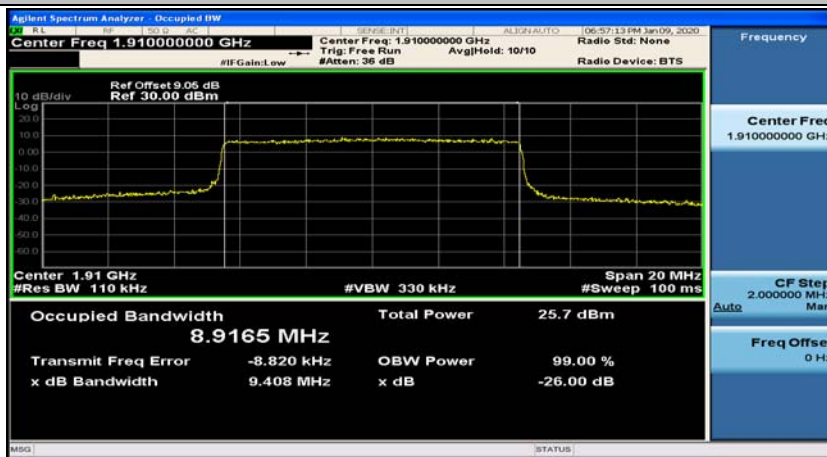

Channel Bandwidth: 10 MHz

Channel Bandwidth: 10 MHz_LCH_16QAM_50RB#0

Channel Bandwidth: 10 MHz_MCH_16QAM_50RB#0

Channel Bandwidth: 10 MHz_HCH_16QAM_50RB#0

Channel Bandwidth: 15 MHz

(Channel Bandwidth:15 MHz)_LCH_16QAM_75RB#0