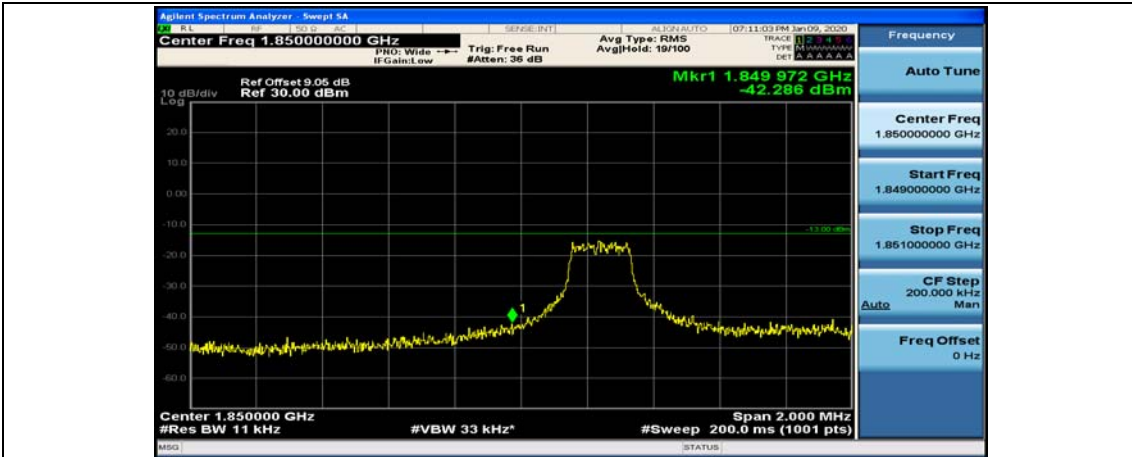

Channel Bandwidth: 3 MHz

(Channel Bandwidth: 3 MHz)_LCH_QPSK_1RB#0

(Channel Bandwidth: 3 MHz)_LCH_QPSK_1RB#7

(Channel Bandwidth: 3 MHz)_LCH_QPSK_1RB#14

(Channel Bandwidth: 3 MHz)_LCH_QPSK_8RB#0

(Channel Bandwidth: 3 MHz)_LCH_QPSK_8RB#4