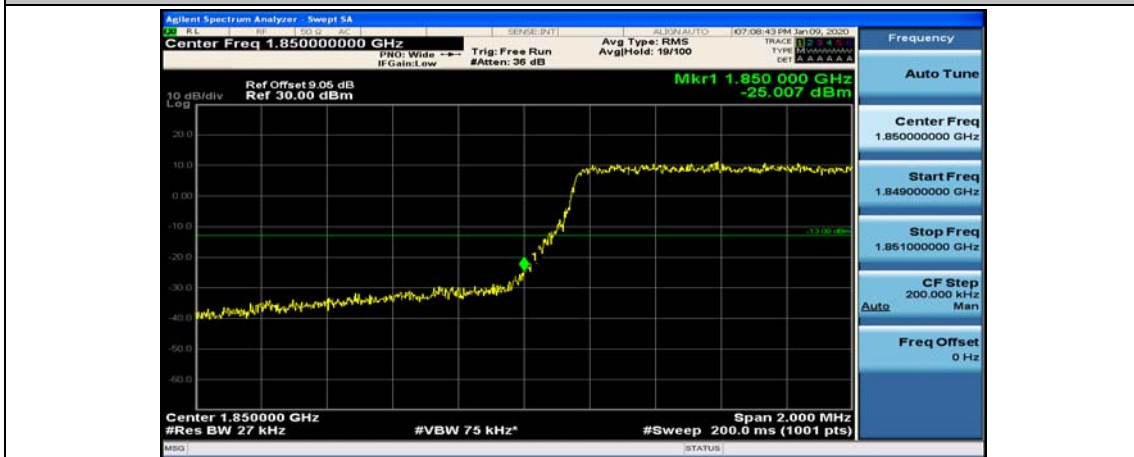

(Channel Bandwidth: 1.4 MHz)_LCH_16QAM_6RB#0