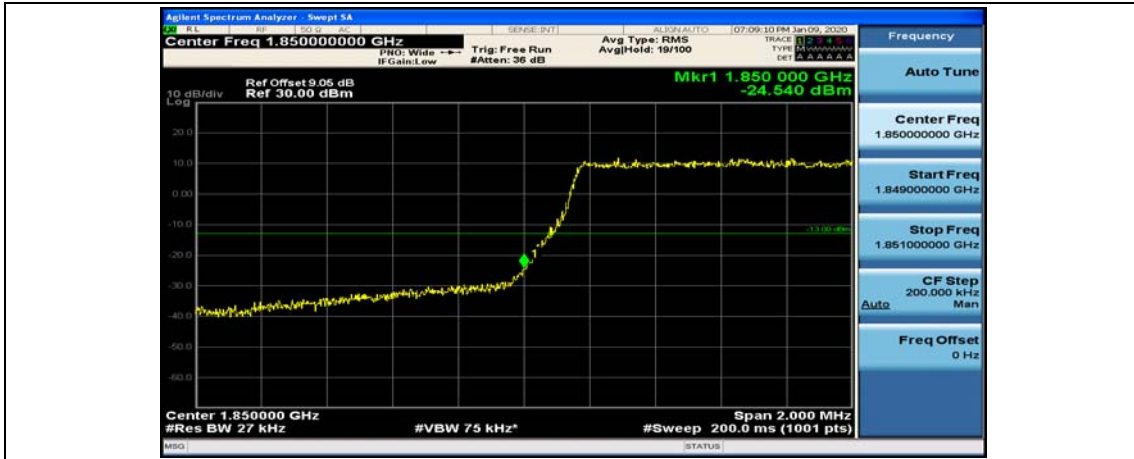

Appendix D: Band Edge

Test Graphs

Channel Bandwidth: 1.4 MHz

(Channel Bandwidth: 1.4 MHz)_LCH_QPSK_3RB#0

(Channel Bandwidth: 1.4 MHz)_LCH_QPSK_3RB#2

(Channel Bandwidth: 1.4 MHz)_LCH_QPSK_3RB#3

(Channel Bandwidth: 1.4 MHz)_LCH_QPSK_6RB#0