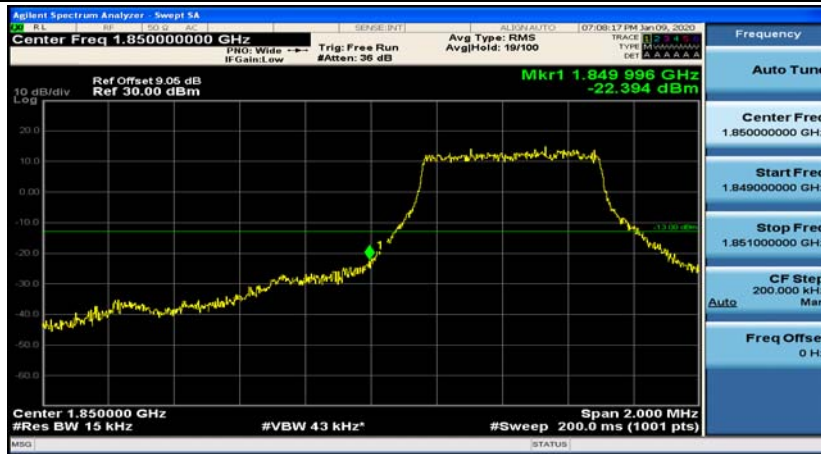

Appendix D: Band Edge

Test Graphs

Channel Bandwidth: 1.4 MHz

(Channel Bandwidth: 1.4 MHz)_LCH_QPSK_3RB#0

(Channel Bandwidth: 1.4 MHz)_LCH_QPSK_3RB#2

(Channel Bandwidth: 1.4 MHz)_LCH_QPSK_3RB#3

(Channel Bandwidth: 1.4 MHz)_LCH_QPSK_6RB#0