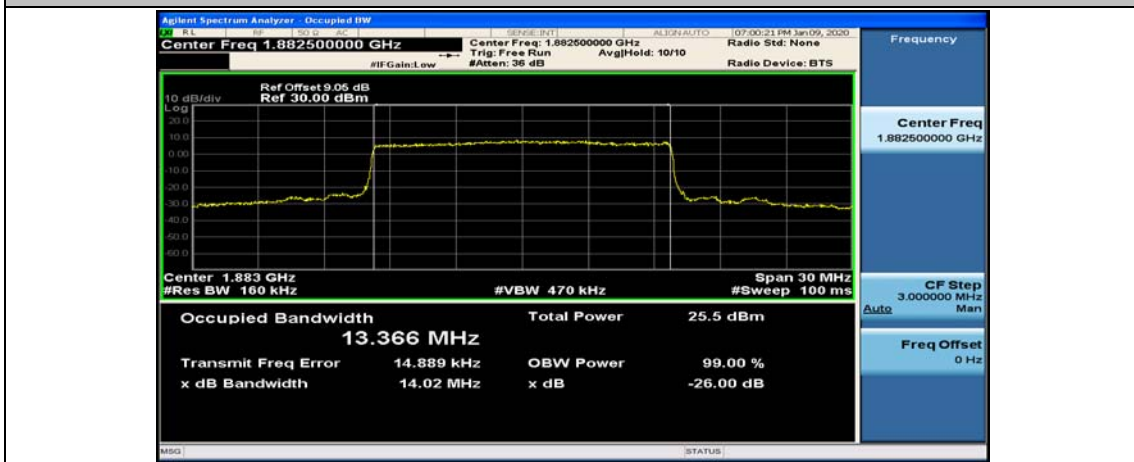

(Channel Bandwidth:15 MHz)_MCH_16QAM_75RB#0