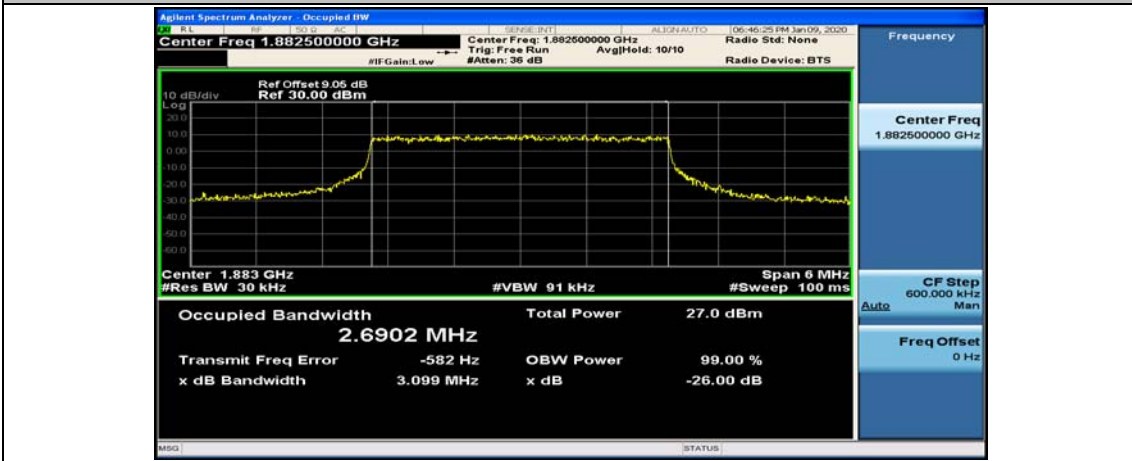

(Channel Bandwidth: 3 MHz)_MCH_16QAM_15RB#0