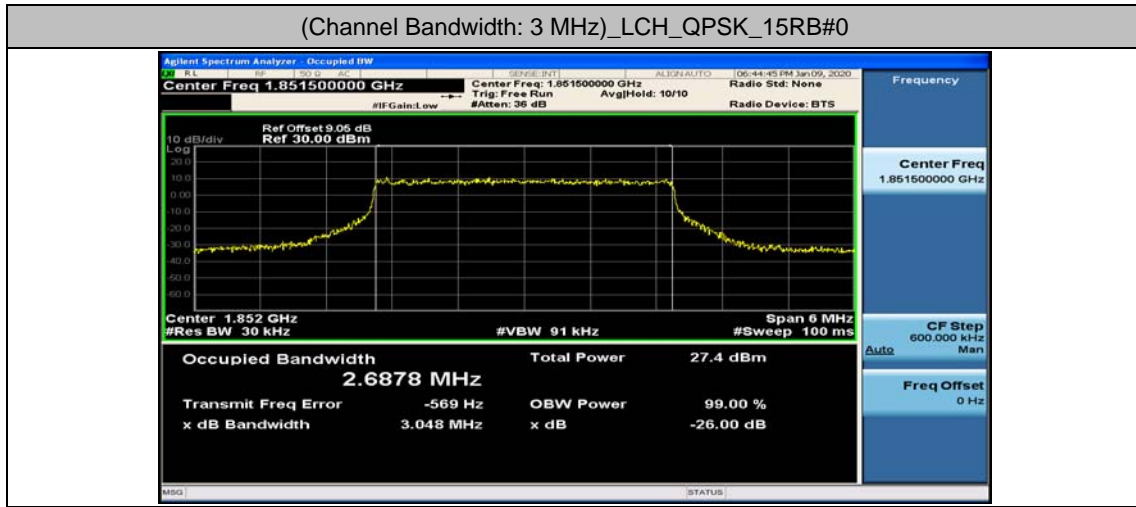

Test Graphs

Channel Bandwidth: 1.4 MHz

(Channel Bandwidth: 1.4 MHz)_LCH_16QAM_6RB#0

(Channel Bandwidth: 1.4 MHz)_MCH_16QAM_6RB#0

(Channel Bandwidth: 1.4 MHz)_HCH_16QAM_6RB#0

Channel Bandwidth: 3 MHz

(Channel Bandwidth: 3 MHz)_LCH_16QAM_15RB#0