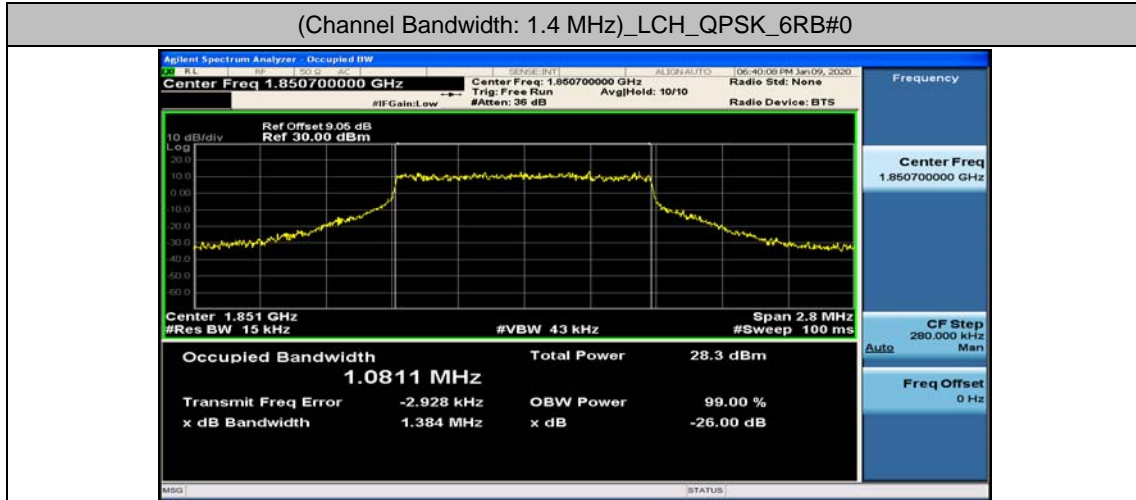

Test Graphs

Channel Bandwidth: 1.4 MHz