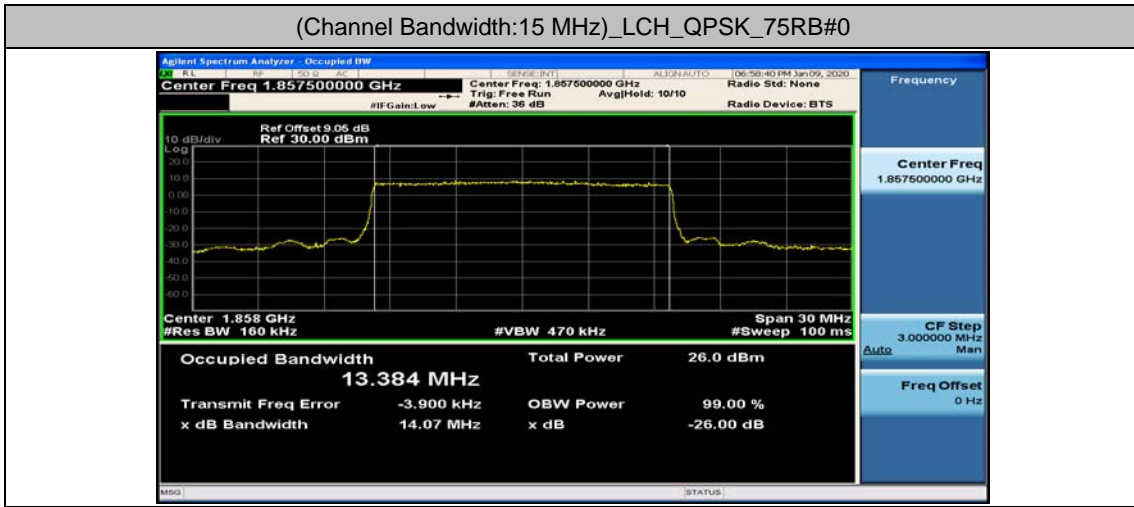

Channel Bandwidth: 10 MHz

Channel Bandwidth: 10 MHz_LCH_16QAM_50RB#0

Channel Bandwidth: 10 MHz_MCH_16QAM_50RB#0

Channel Bandwidth: 10 MHz_HCH_16QAM_50RB#0

Channel Bandwidth: 15 MHz

(Channel Bandwidth:15 MHz)_LCH_16QAM_75RB#0