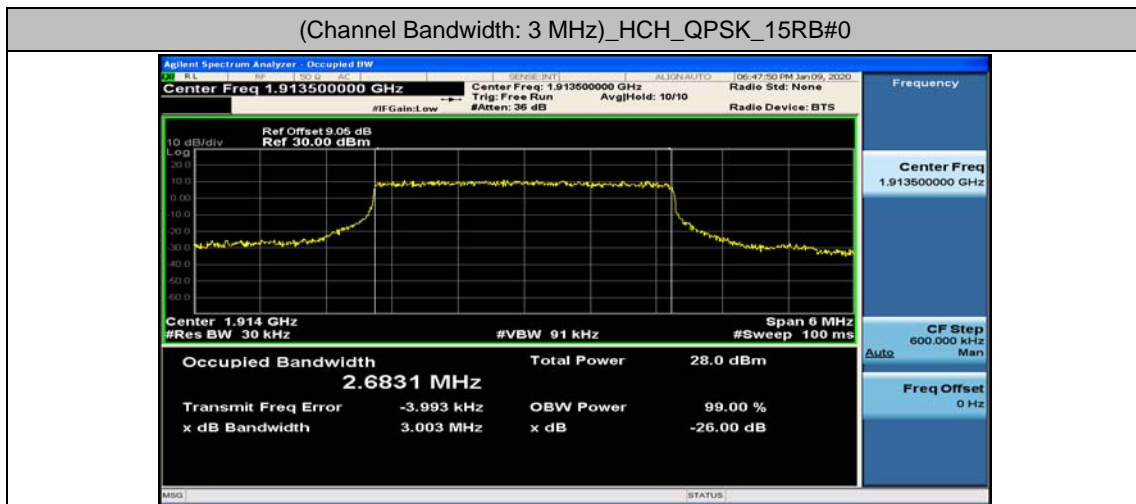

Test Graphs

Channel Bandwidth: 1.4 MHz

(Channel Bandwidth: 1.4 MHz)_LCH_16QAM_6RB#0

(Channel Bandwidth: 1.4 MHz)_MCH_16QAM_6RB#0

(Channel Bandwidth: 1.4 MHz)_HCH_16QAM_6RB#0

Channel Bandwidth: 3 MHz

(Channel Bandwidth: 3 MHz)_LCH_16QAM_15RB#0