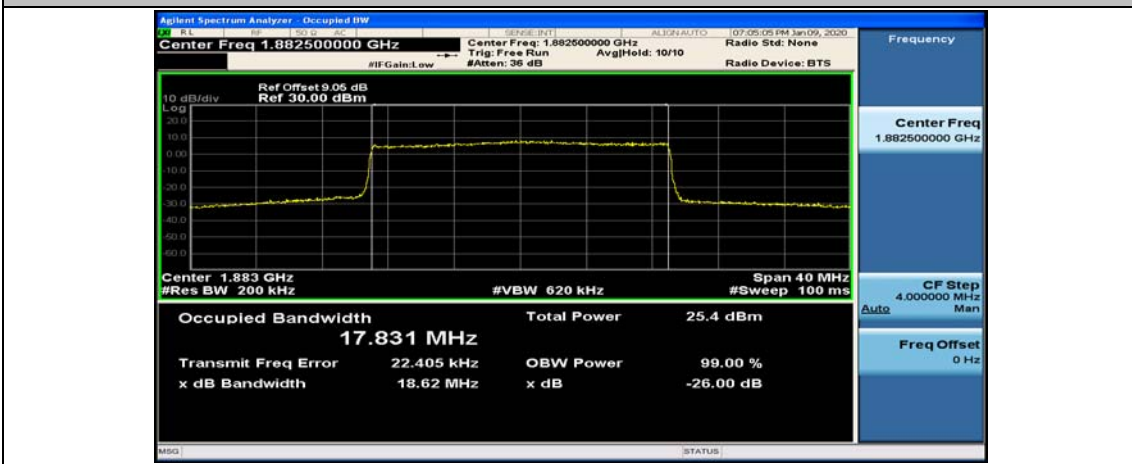

(Channel Bandwidth:15 MHz)_MCH_16QAM_75RB#0

(Channel Bandwidth:15 MHz)_HCH_16QAM_75RB#0

Channel Bandwidth: 20 MHz

(Channel Bandwidth:20 MHz)_LCH_16QAM_100RB#0

(Channel Bandwidth:20 MHz)_MCH_16QAM_100RB#0

(Channel Bandwidth:20 MHz)_HCH_16QAM_100RB#0