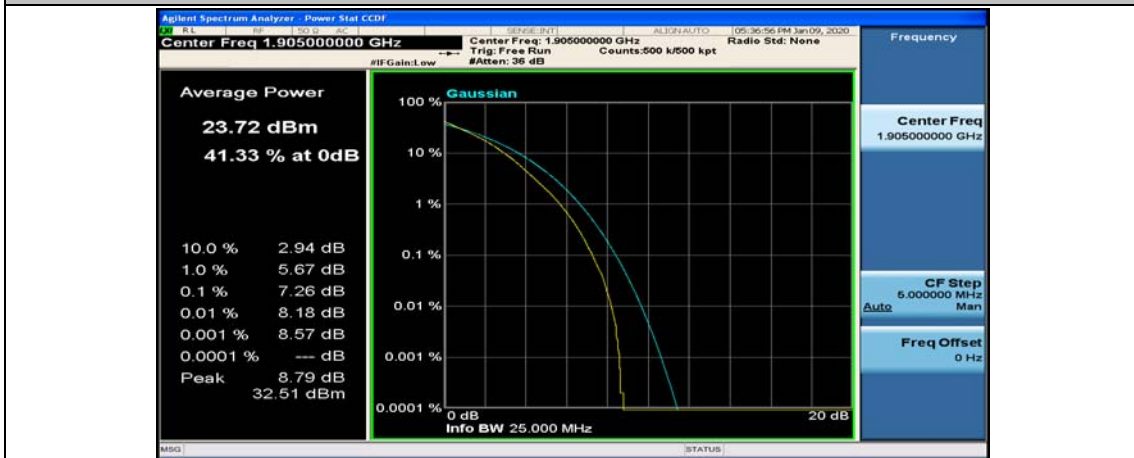

(Channel Bandwidth:20 MHz)_MCH_16QAM_100RB#0

(Channel Bandwidth:20 MHz)_HCH_16QAM_1RB#0

(Channel Bandwidth:20 MHz)_HCH_16QAM_1RB#49

(Channel Bandwidth:20 MHz)_HCH_16QAM_1RB#99

(Channel Bandwidth:20 MHz)_HCH_16QAM_50RB#0

(Channel Bandwidth:20 MHz)_HCH_16QAM_50RB#25

(Channel Bandwidth:20 MHz)_HCH_16QAM_50RB#0

(Channel Bandwidth:20 MHz)_HCH_16QAM_100RB#0

Appendix C: 26dB Bandwidth and Occupied Bandwidth

Test Result

Channel Bandwidth: 1.4 MHz