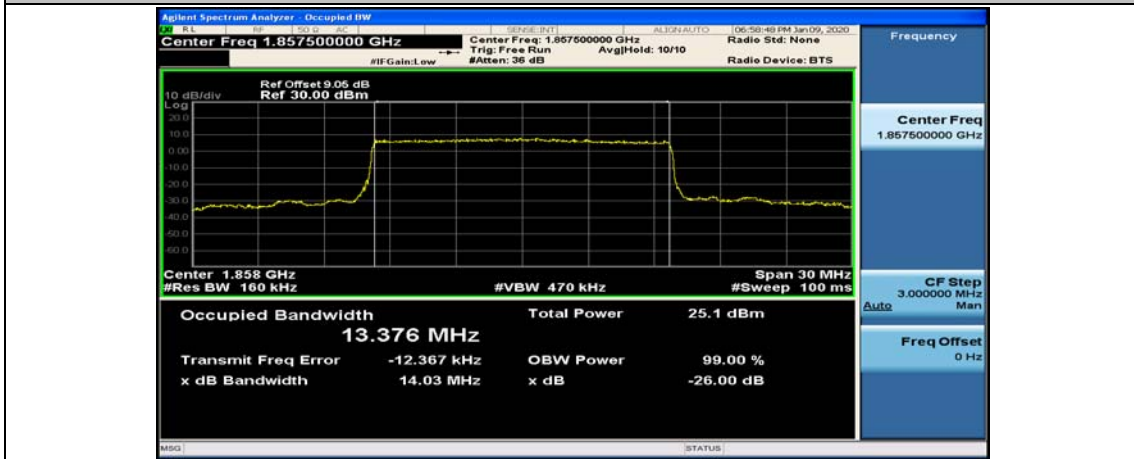

Channel Bandwidth: 10 MHz

Channel Bandwidth: 10 MHz_LCH_16QAM_50RB#0

Channel Bandwidth: 10 MHz_MCH_16QAM_50RB#0

Channel Bandwidth: 10 MHz_HCH_16QAM_50RB#0

Channel Bandwidth: 15 MHz

(Channel Bandwidth:15 MHz)_LCH_16QAM_75RB#0