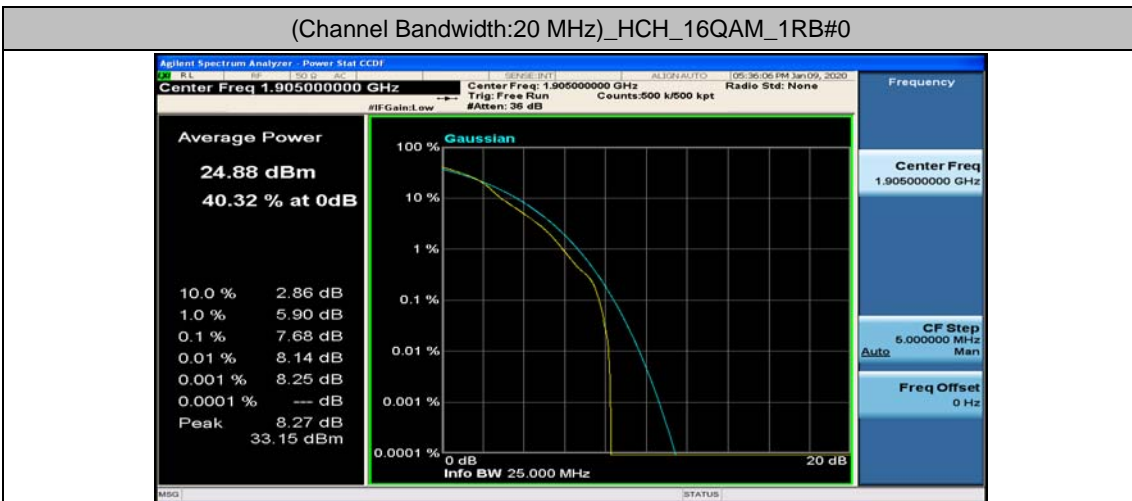

(Channel Bandwidth:20 MHz)_MCH_16QAM_100RB#0

(Channel Bandwidth:20 MHz)_HCH_16QAM_1RB#0

(Channel Bandwidth:20 MHz)_HCH_16QAM_1RB#49

(Channel Bandwidth:20 MHz)_HCH_16QAM_1RB#99

(Channel Bandwidth:20 MHz)_HCH_16QAM_50RB#0