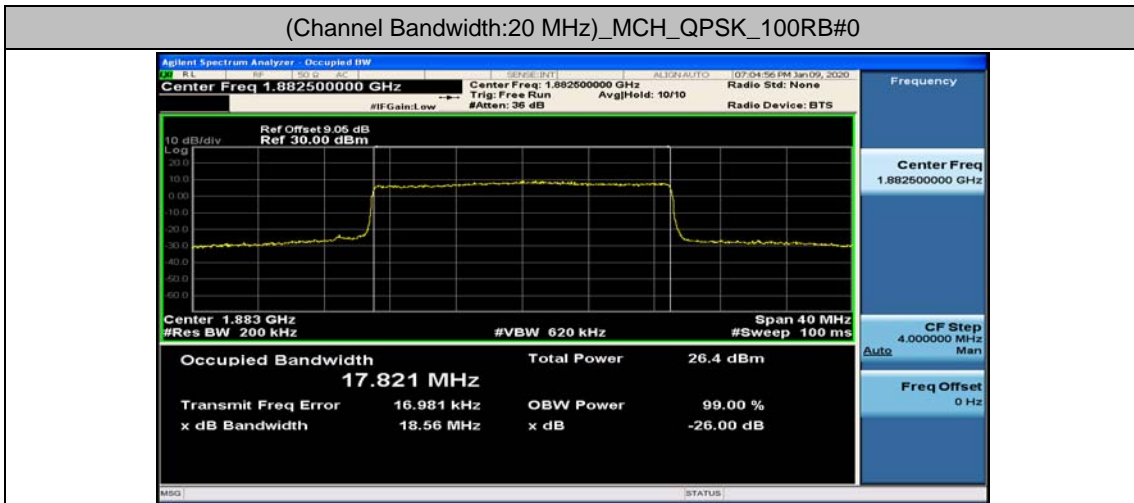

Channel Bandwidth: 20 MHz