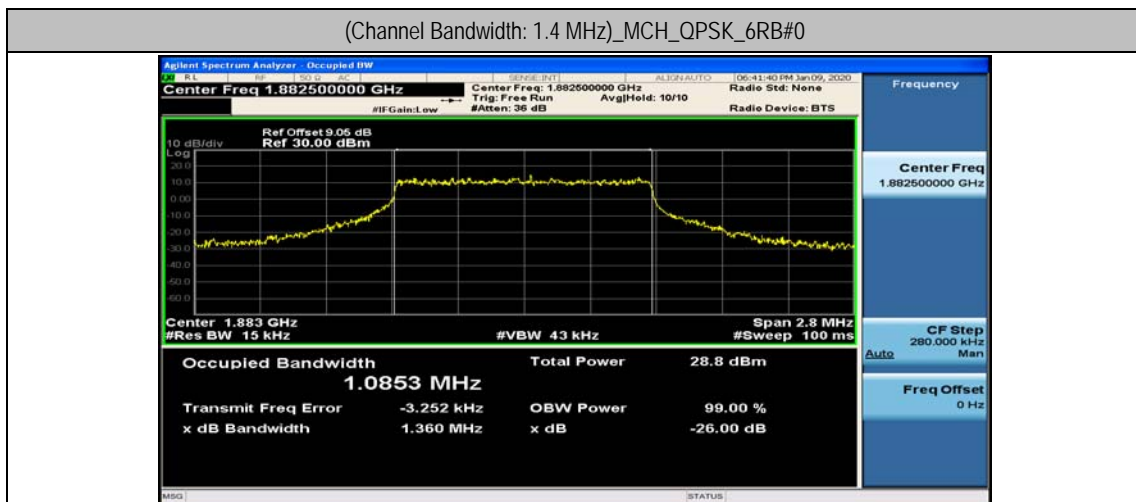

Test Graphs

Channel Bandwidth: 1.4 MHz