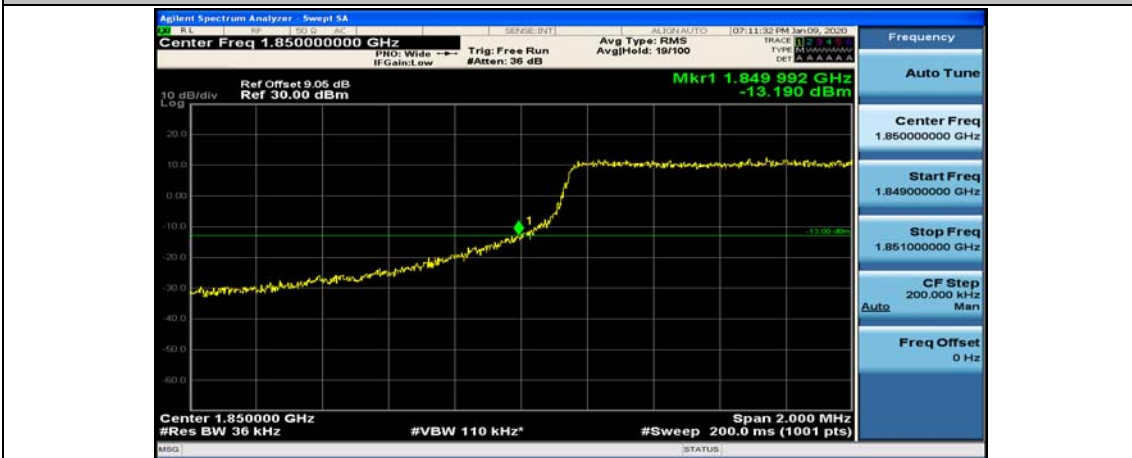

Channel Bandwidth: 3 MHz

(Channel Bandwidth: 3 MHz)_LCH_QPSK_1RB#0

(Channel Bandwidth: 3 MHz)_LCH_QPSK_1RB#7

(Channel Bandwidth: 3 MHz)_LCH_QPSK_1RB#14

(Channel Bandwidth: 3 MHz)_LCH_QPSK_8RB#0

(Channel Bandwidth: 3 MHz)_LCH_QPSK_8RB#4