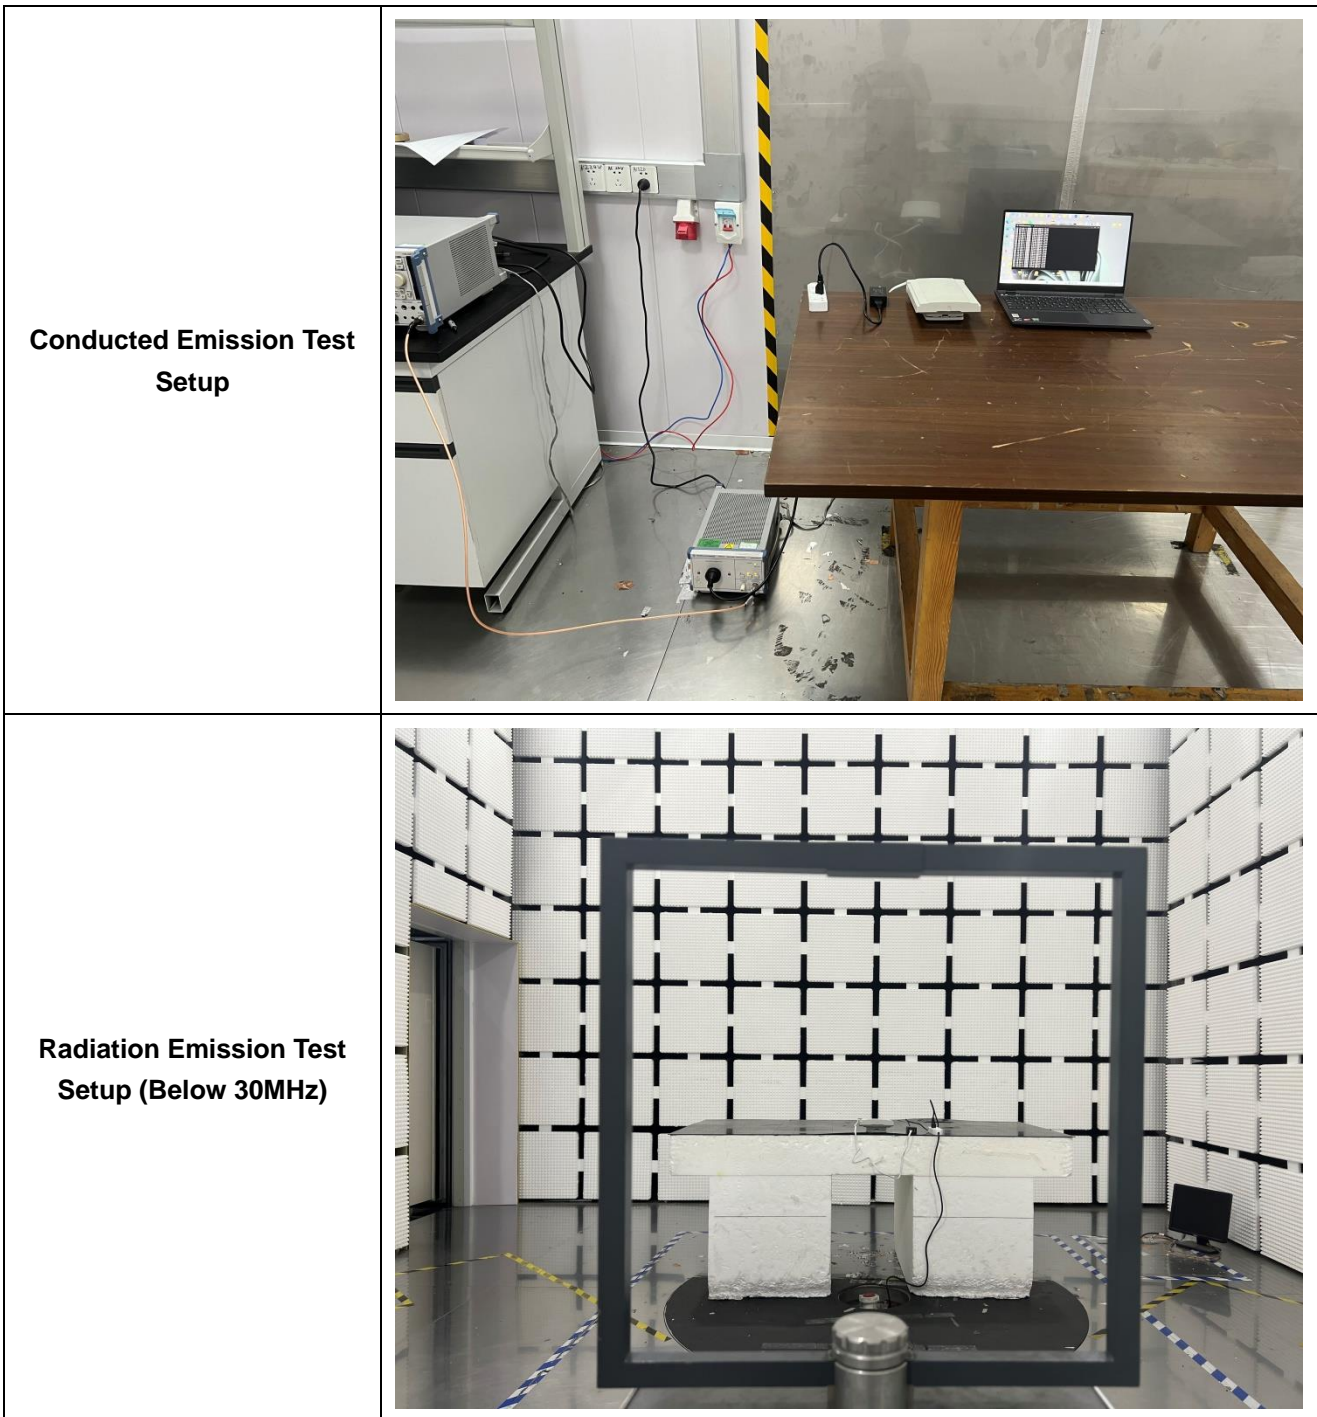

EXHIBIT 4 - TEST SETUP PHOTOGRAPHS

**Radiation Emission
Test Setup (30MHz to1GHz)**

**Radiation Emission
Test Setup (1GHz to18GHz)**

***** END OF REPORT *****