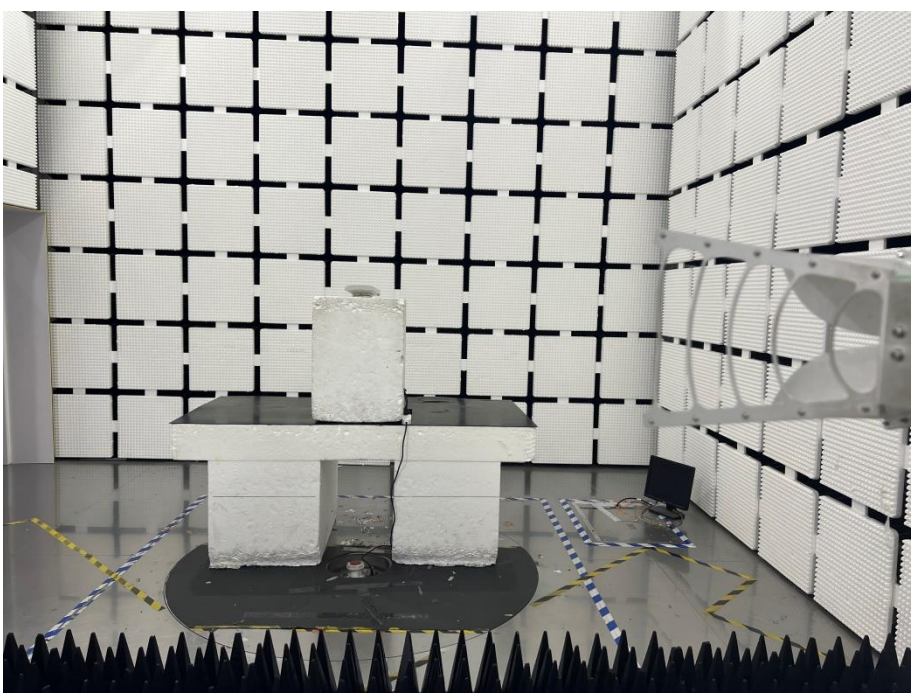

EXHIBIT 4 - TEST SETUP PHOTOGRAPHS

**Radiation Emission
Test Setup (30MHz to1GHz)**

**Radiation Emission
Test Setup (1GHz to18GHz)**

***** END OF REPORT *****