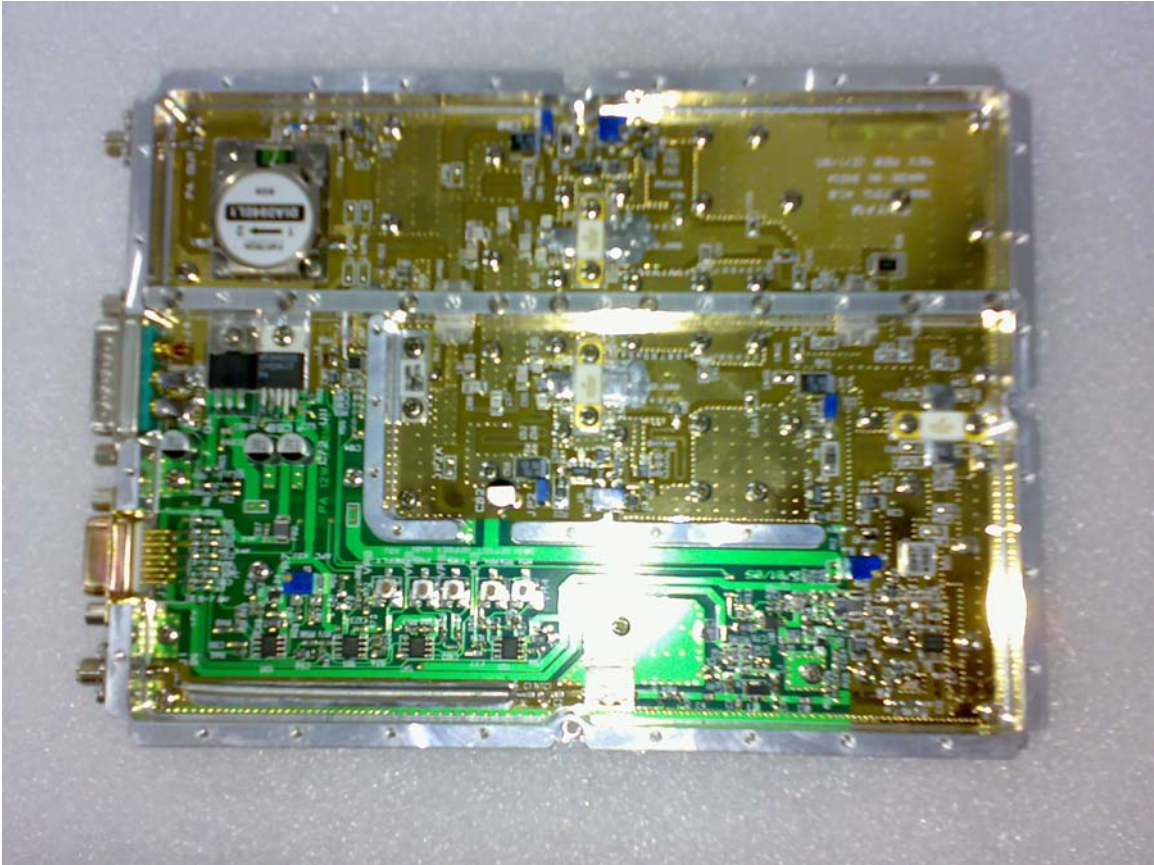

Open View

Cover View

Duplexer

LNA & Converter Module

10W PA module

LNA& Converter Foil Side

10W PA Foil Side