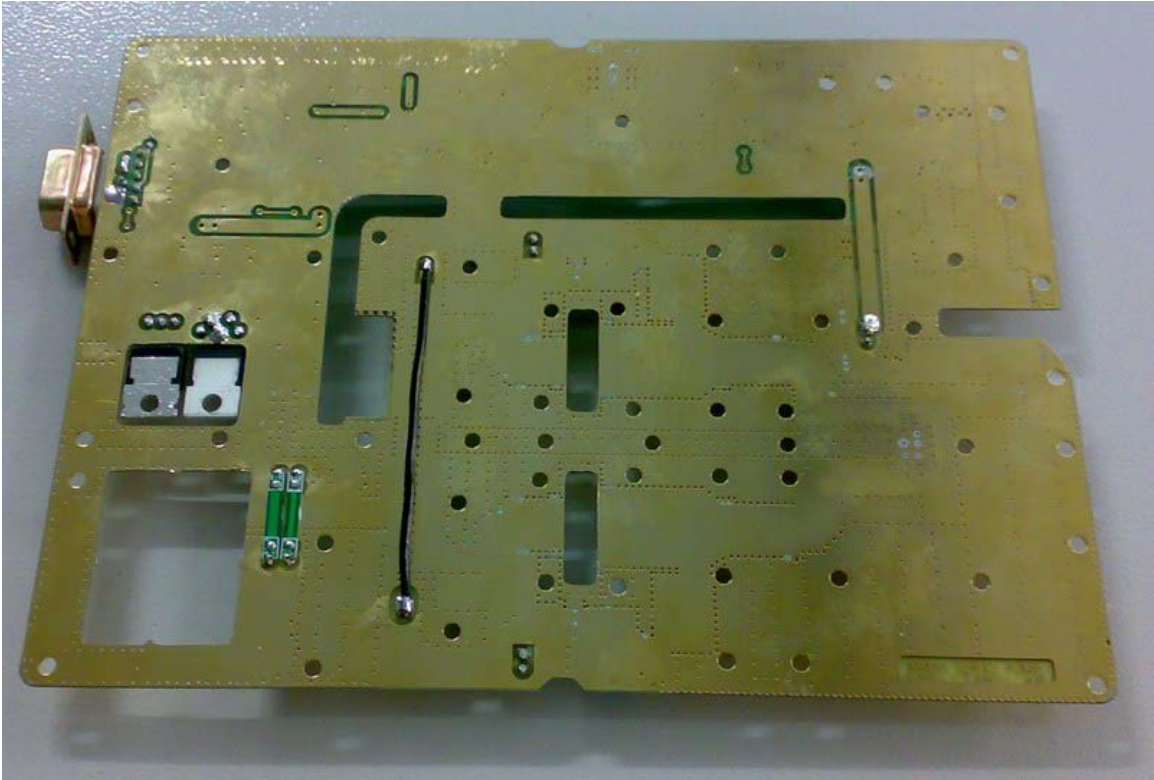

Open View

Cover View

Duplexer

LNA & Converter Module

10W PA module

LNA& Converter Foil Side

10W PA Foil Side