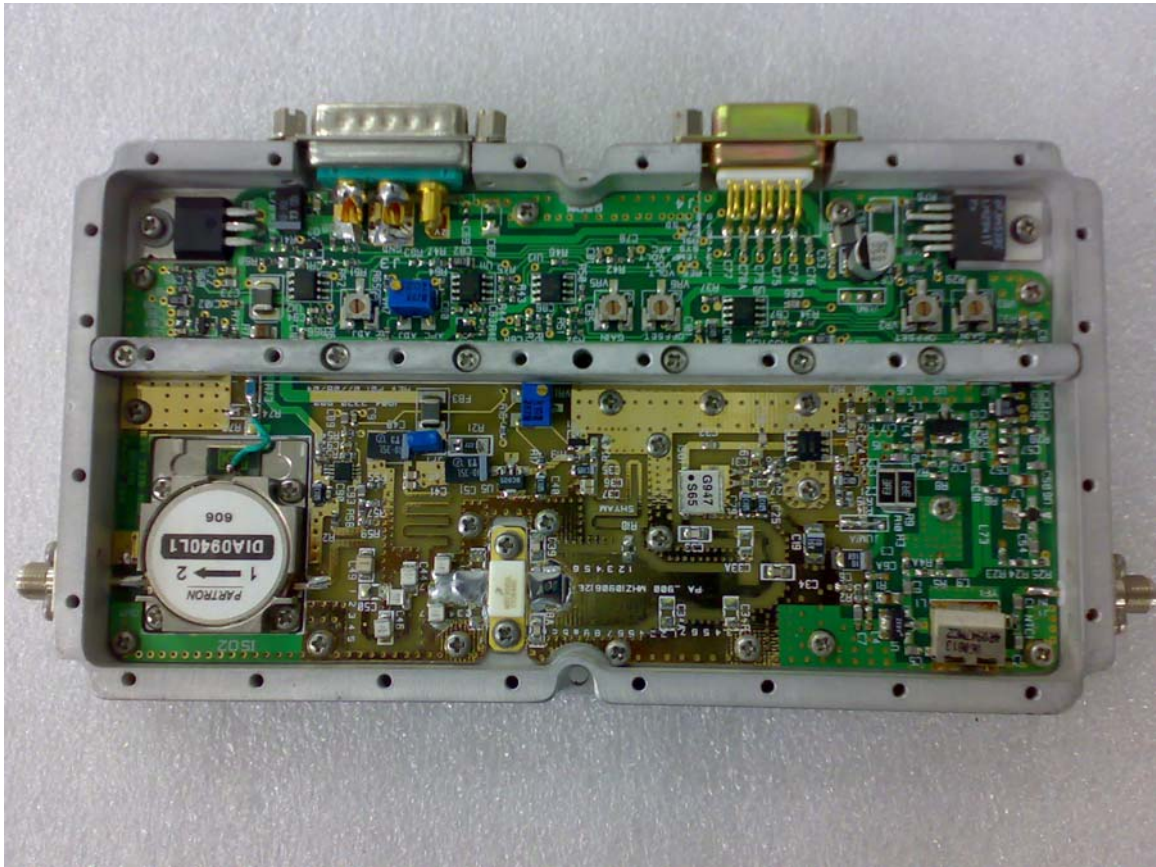

Open View

Cover View

Duplexer

LNA & Converter Module

1W PA module

LNA& Converter Foil Side

1W PA Foil Side