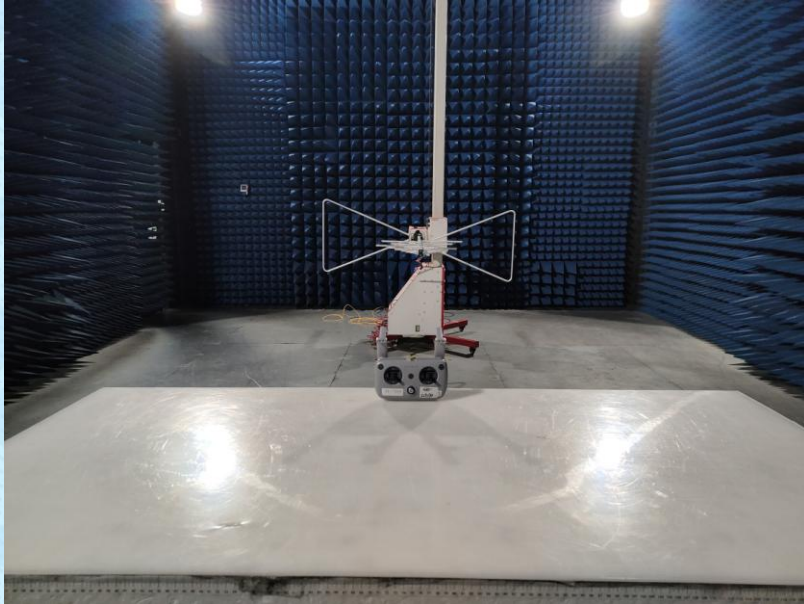

Product Name: WKRC-H9

Test Model No.: WKRC-H9

## Test Setup Photo

Radiated Emission