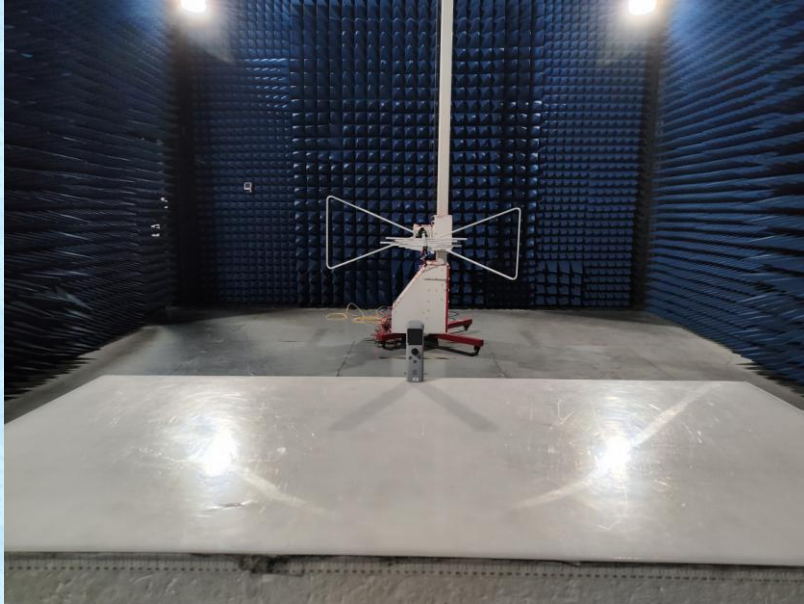

Product Name: WK-V8

Test Model No.: WK-V8

Test Setup Photo

Radiated Emission

Conducted Emission

-----End-----