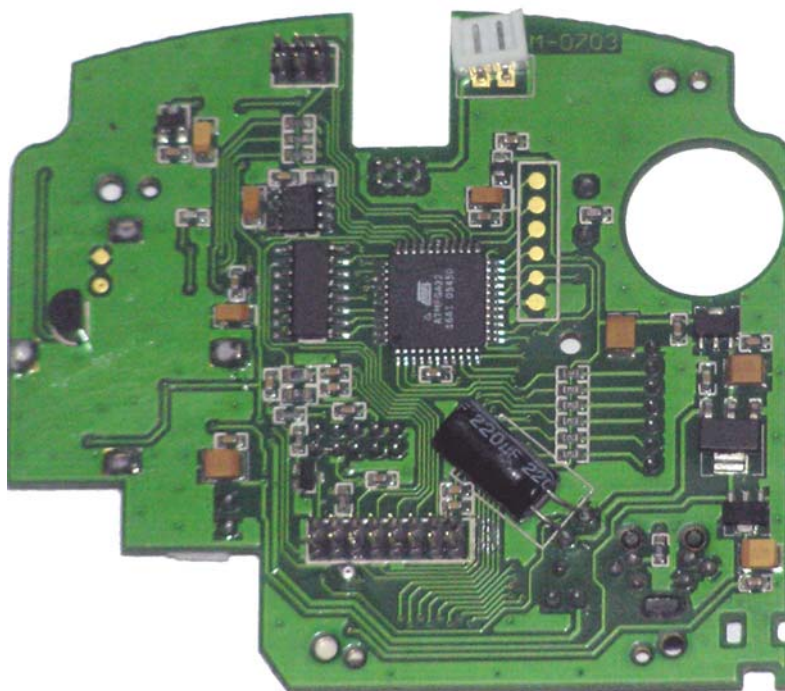

FCC ID: S29WK-0703

TRANSMITTER INTERNAL PHOTOGRAPHS

EUT – Inside View

RF Module – Overall View

FCC ID: S29WK-0703

EUT – PCB View (1)

FCC ID: S29WK-0703

EUT – PCB View (2)

FCC ID: S29WK-0703

EUT – PCB View (3)

FCC ID: S29WK-0703

EUT – PCB View (4)

EUT – PCB View (5)