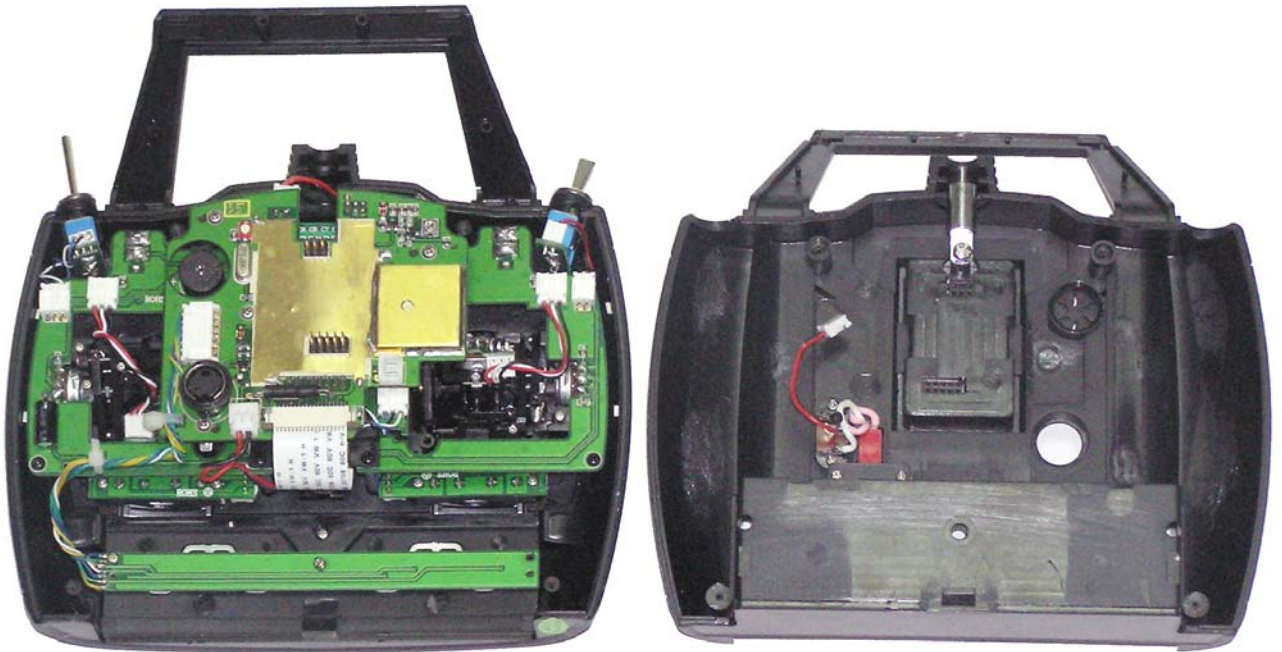

FCC ID: S29WK-0703

TRANSMITTER INTERNAL PHOTOGRAPHS

EUT – Inside View

RF Module – Overall View

FCC ID: S29WK-0703

EUT – PCB View (1)

FCC ID: S29WK-0703

EUT – PCB View (2)

FCC ID: S29WK-0703

EUT – PCB View (3)

FCC ID: S29WK-0703

EUT – PCB View (4)

EUT – PCB View (5)