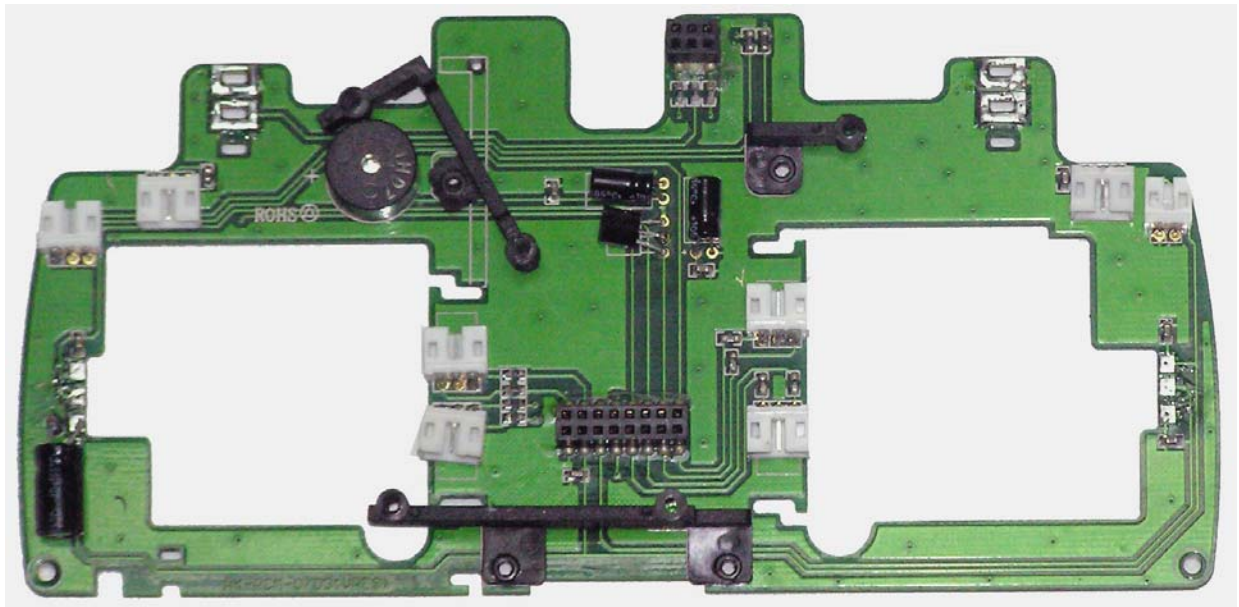

FCC ID: S29WK-0703

TRANSMITTER INTERNAL PHOTOGRAPHS

EUT – Inside View

RF Module – Overall View

FCC ID: S29WK-0703

EUT – PCB View (1)

FCC ID: S29WK-0703

EUT – PCB View (2)

FCC ID: S29WK-0703

EUT – PCB View (3)

FCC ID: S29WK-0703

EUT – PCB View (4)

EUT – PCB View (5)