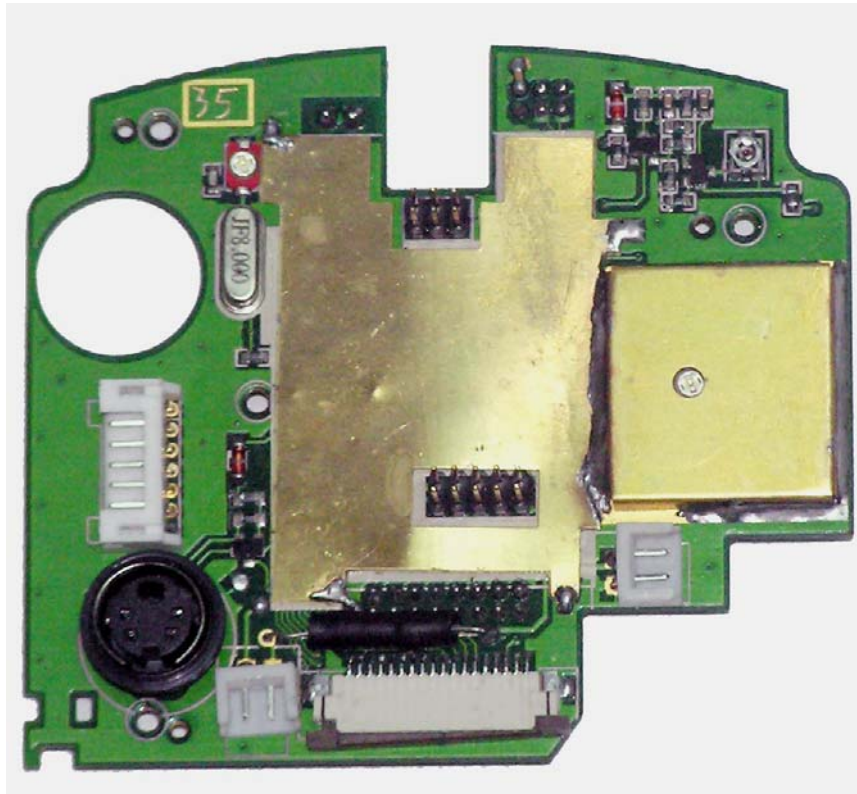

FCC ID: S29WK-0703

TRANSMITTER INTERNAL PHOTOGRAPHS

EUT – Inside View

RF Module – Overall View

FCC ID: S29WK-0703

EUT – PCB View (1)

FCC ID: S29WK-0703

EUT – PCB View (2)

FCC ID: S29WK-0703

EUT – PCB View (3)

FCC ID: S29WK-0703

EUT – PCB View (4)

EUT – PCB View (5)