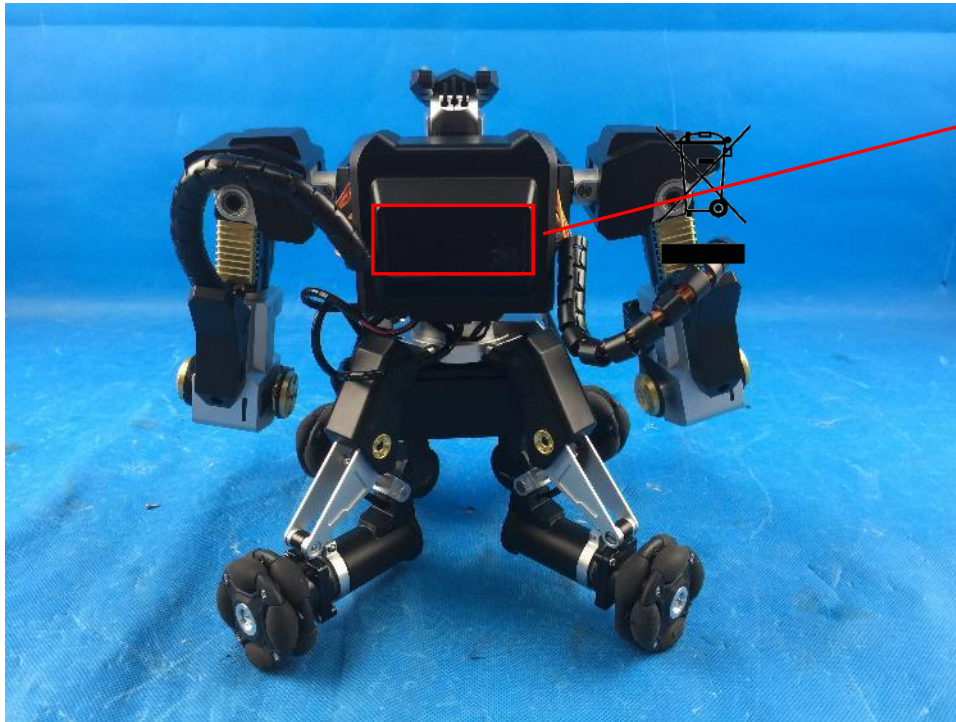

**GUANGZHOU Walkera Technology Co., Ltd**

Model: PAMKUU

FCC ID: S29PAMKUU

Add: Taishi Industrial Park, Dongchong Town, Nansha District, 511475 Guangzhou, China

Label location