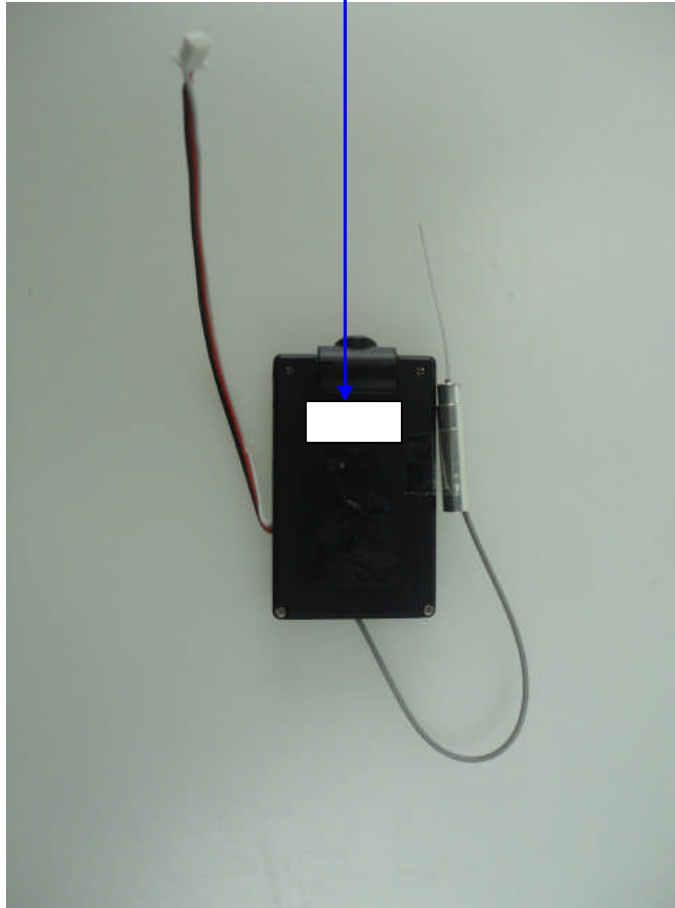

FCC ID: S29DV05

FCC ID Label:

FCC ID: S29DV05

Label Location:

Front side Wifi Module