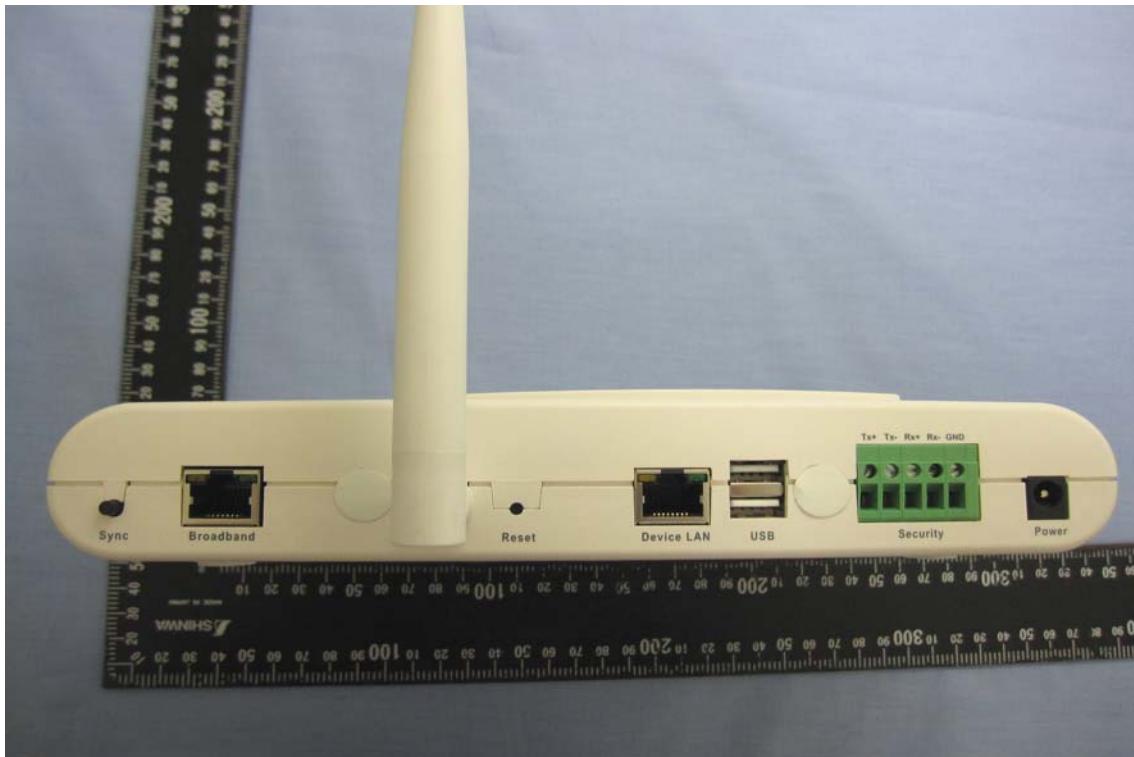

APPENDIX 1 - PHOTOGRAPHS OF EUT

EXTERNAL PHOTOGRAPHS OF EUT

Adapter for MU12-G120100-A1

Adapter for YS1381-1212-W2

Dipole Antenna