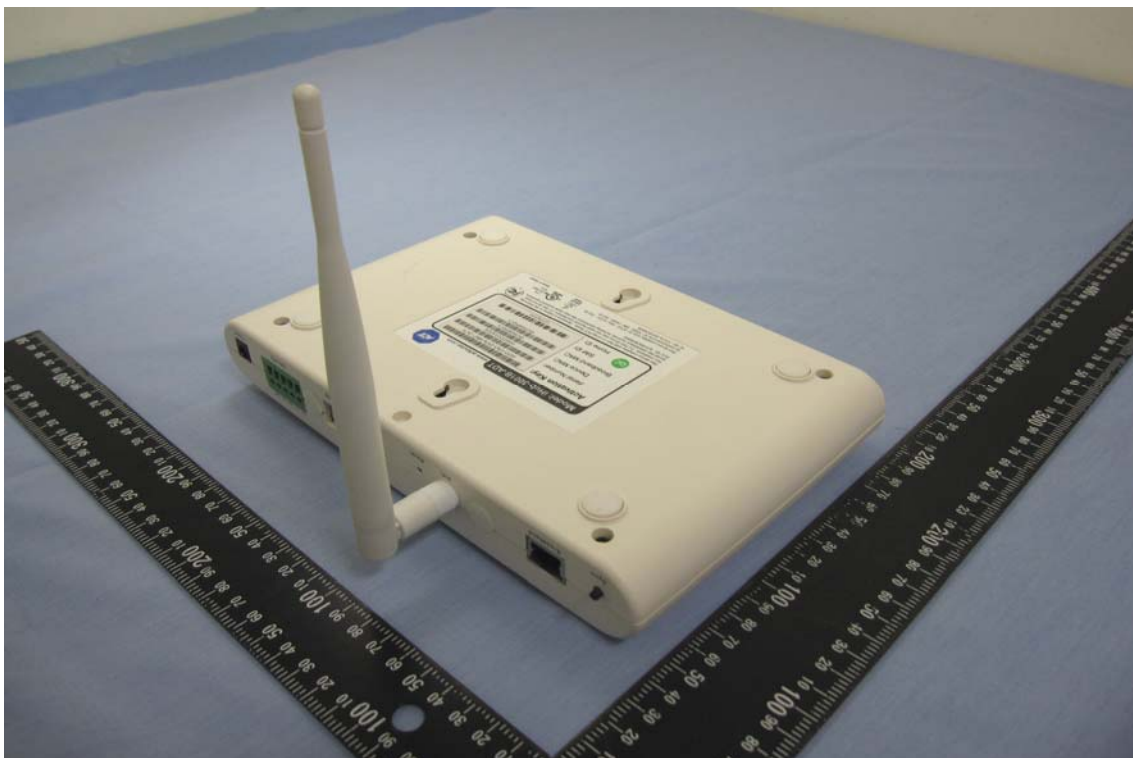

APPENDIX 1 - PHOTOGRAPHS OF EUT

EXTERNAL PHOTOGRAPHS OF EUT

Adapter for MU12-G120100-A1

Adapter for YS1381-1212-W2

Dipole Antenna