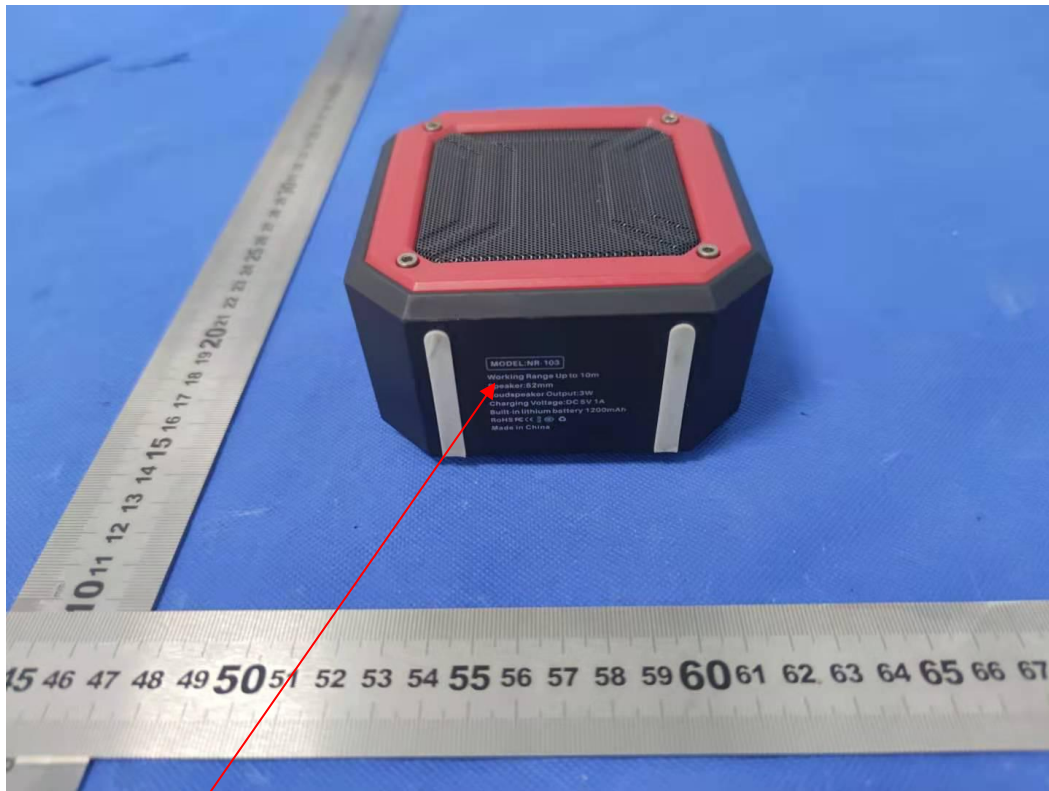

## Label and Label Location

FCC ID: RZO-TT-PT-SAT

L\*W: 10mm\*7mm

white font on a Black label