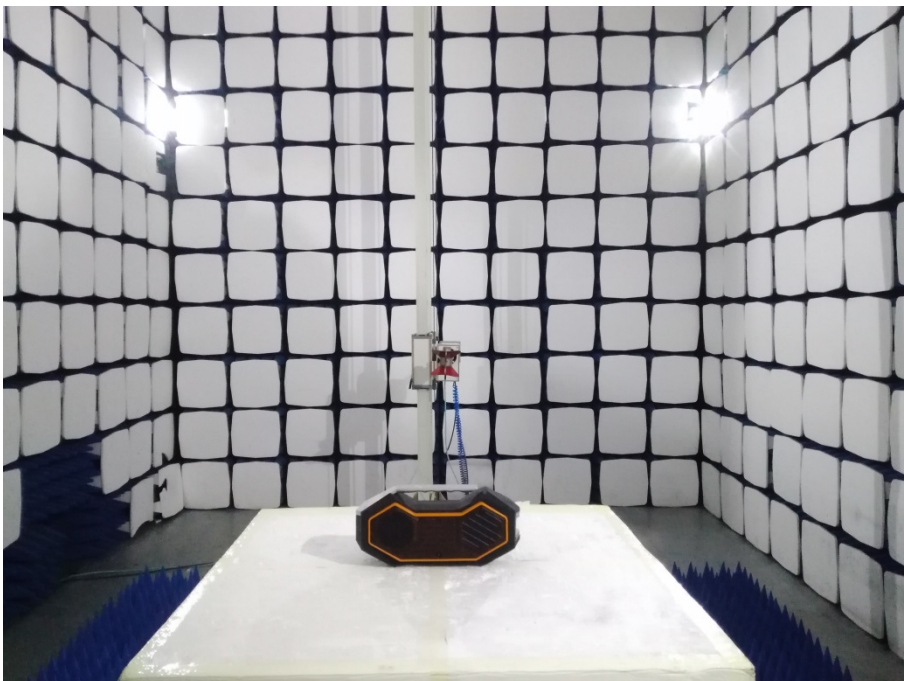

EXHIBIT 4 - TEST SETUP PHOTOGRAPHS

Conducted Emission Test Setup

Radiation Emission Test Setup (Below 30MHz)

Radiation Emission Test Setup (30MHz to 1GHz)

Radiation Emission Test Setup (1GHz to 18GHz)

Radiation Emission Test Setup (Above 18GHz)