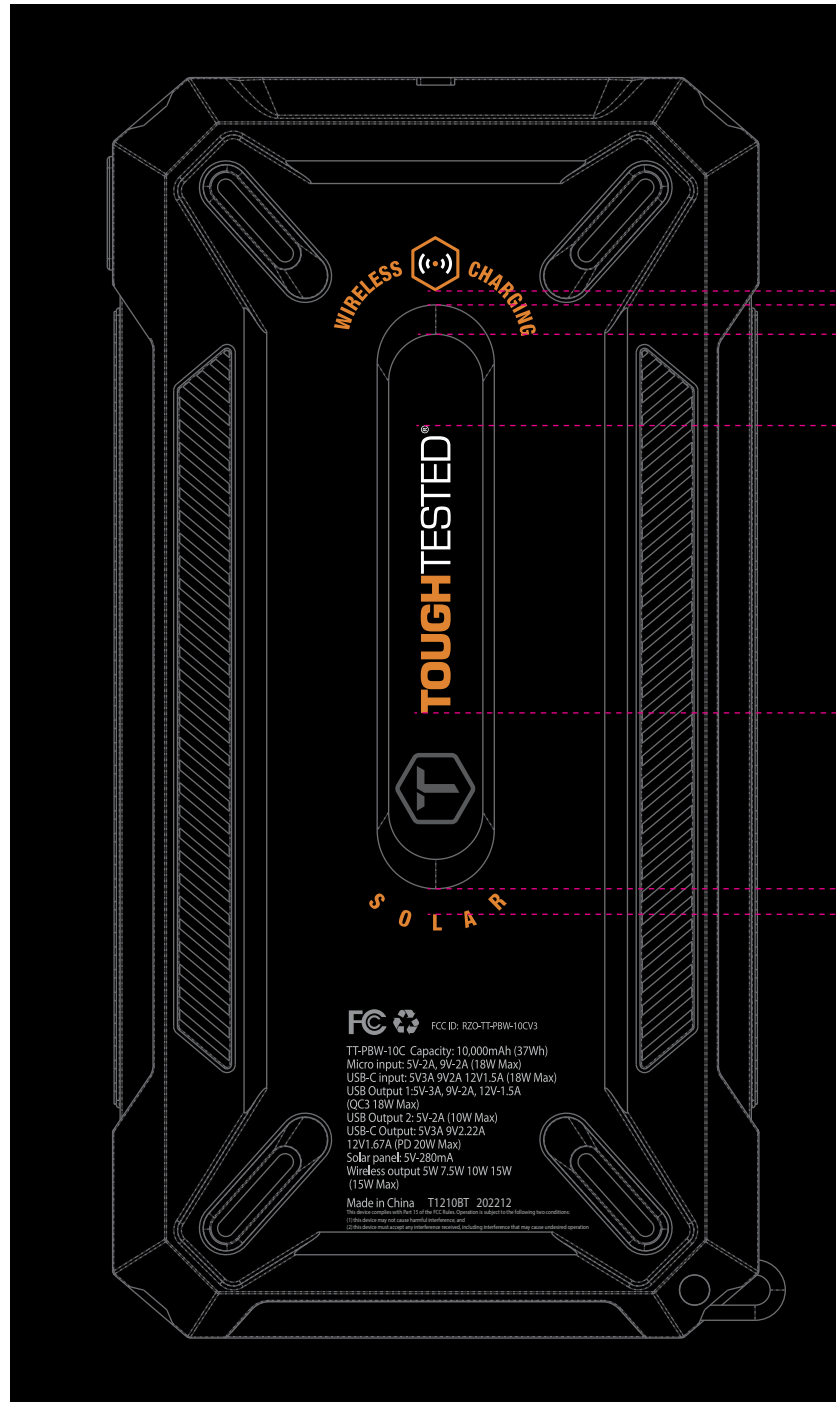

# TT-PBW-10C PRODUCT REVISION

1.85mm

12mm

38mm

3.4mm

Color: Orange Pantone 7413C  
Size: Actual size

Color: 30% Black  
Size: Actual size

**IMPORTANT NOTE:**  
000000 represents the PO#, this is just the place holder, the number will change for every order. Please put the correct PO# for each order. Similar font and font size will be fine.