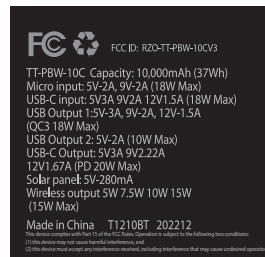

# TT-PBW-10C PRODUCT REVISION

1.85mm

12mm

38mm

3.4mm

Color: Orange Pantone 7413C  
Size: Actual size

Color: 30% Black  
Size: Actual size

**IMPORTANT NOTE:**  
000000 represents the PO#, this is just the place holder, the number will change for every order. Please put the correct PO# for each order. Similar font and font size will be fine.