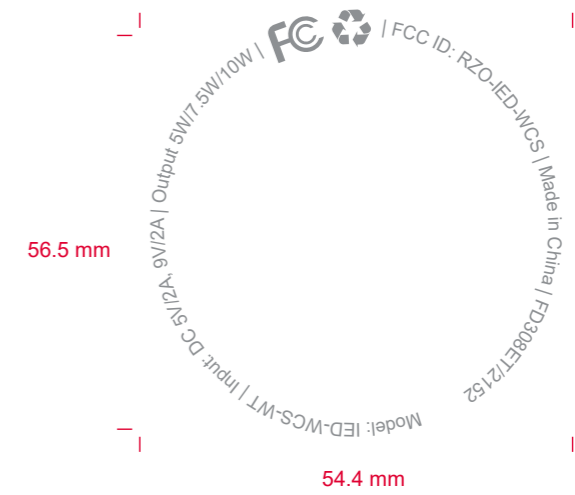

BLACK

WHITE

BACK

BACK

 PANTONE 877 C