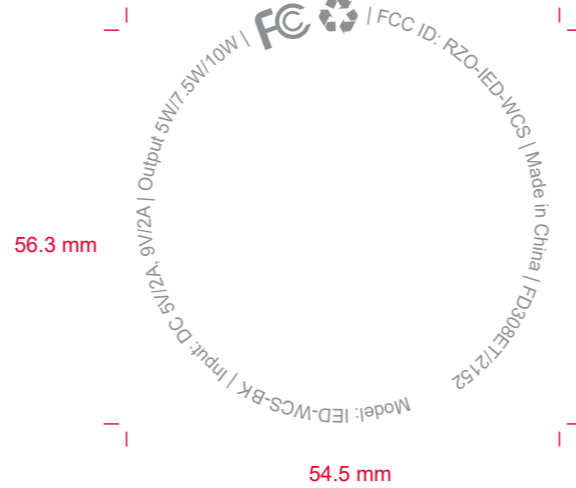

BLACK

WHITE

BACK

BACK

 PANTONE 877 C