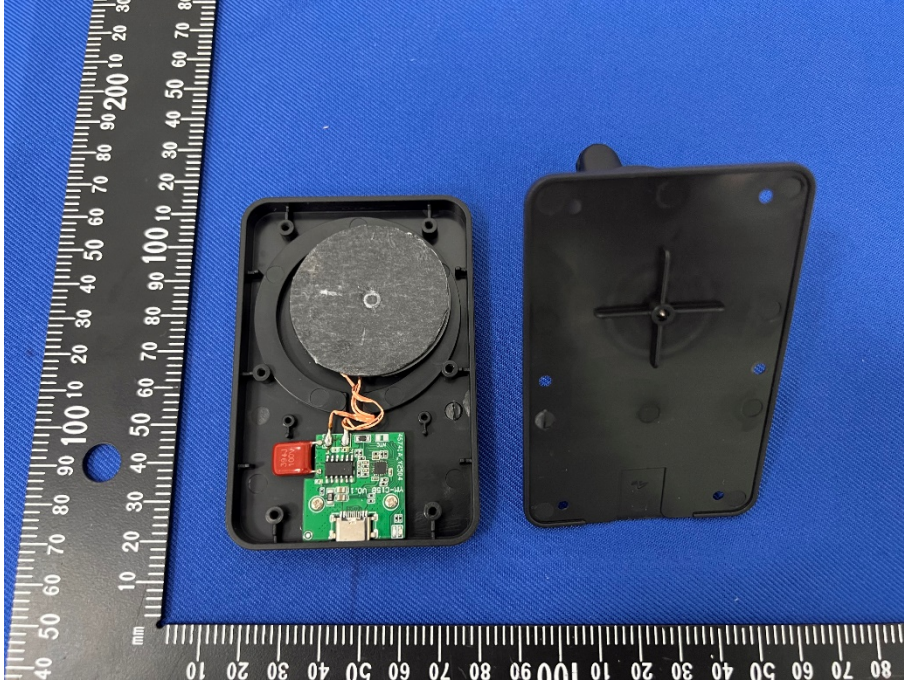

EUT INTERNAL PHOTOS

EUT UNCOVER VIEW 1

MAIN BOARD TOP VIEW

MAIN BOARD REAR VIEW

Inductive loop coil
Antenna

--BLANK BELOW--