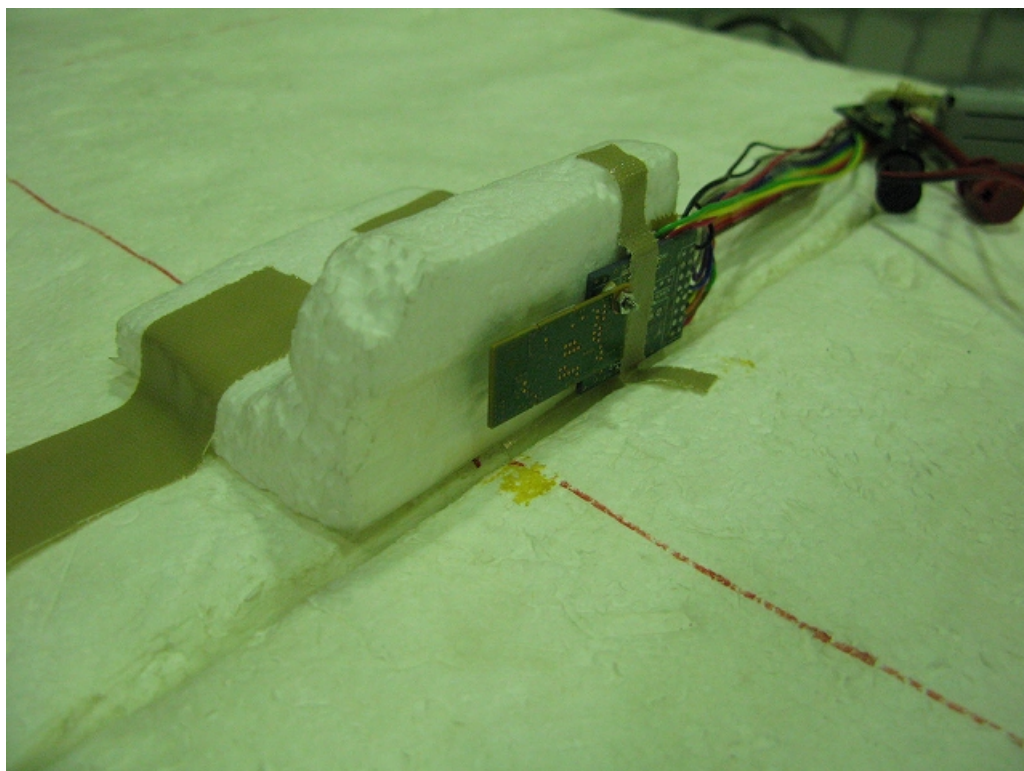

# TEST SETUP PHOTOS

Applicant : TAIYO YUDEN Co., Ltd.

Model No. : WYSAAVDX7

FCC ID : RYYWYSAAVDX7

Photos of Tested EUT

Test Setup Photos (10086FC)

Photos of Test Setup

Photos of Conducted Measurement

Test Setup Photos (10086FC)

Photos of Radiated Measurement

Axial Direction

Axial Direction: XY-Plane

Axial Direction: YZ-Plane

Axial Direction: ZX-Plane