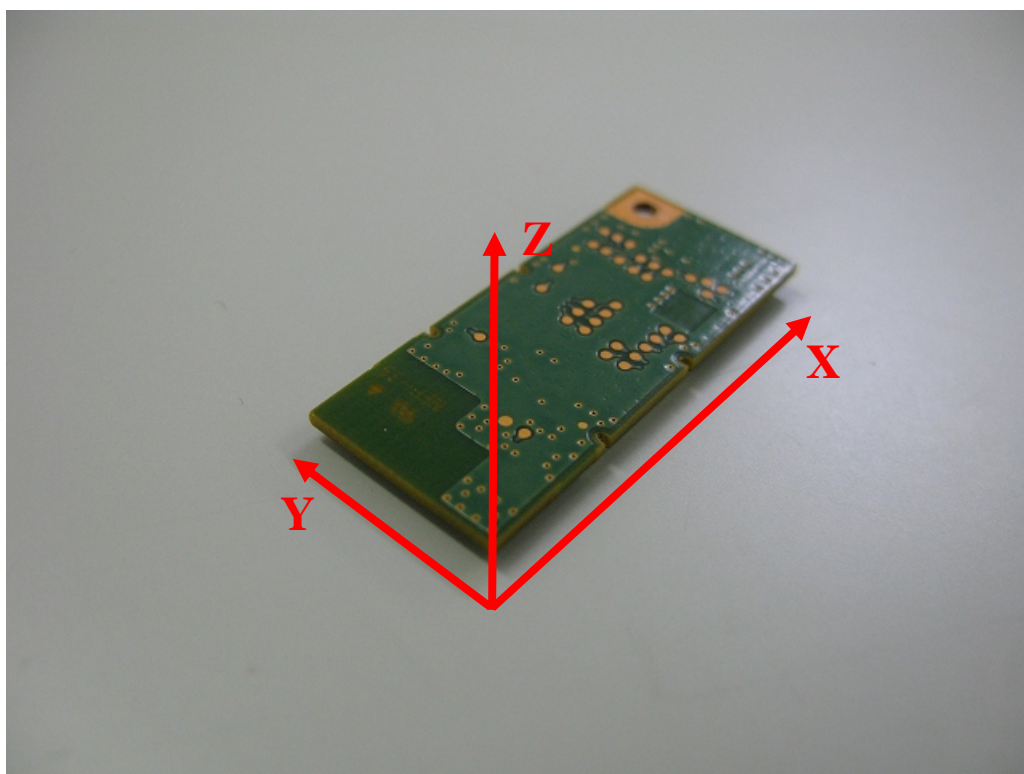

# TEST SETUP PHOTOS

Applicant : TAIYO YUDEN Co., Ltd.

Model No. : WYSAAVDX7

FCC ID : RYYWYSAAVDX7

Photos of Tested EUT

Test Setup Photos (10086FC)

Photos of Test Setup

Photos of Conducted Measurement

Test Setup Photos (10086FC)

Photos of Radiated Measurement

Axial Direction

Axial Direction: XY-Plane

Axial Direction: YZ-Plane

Axial Direction: ZX-Plane