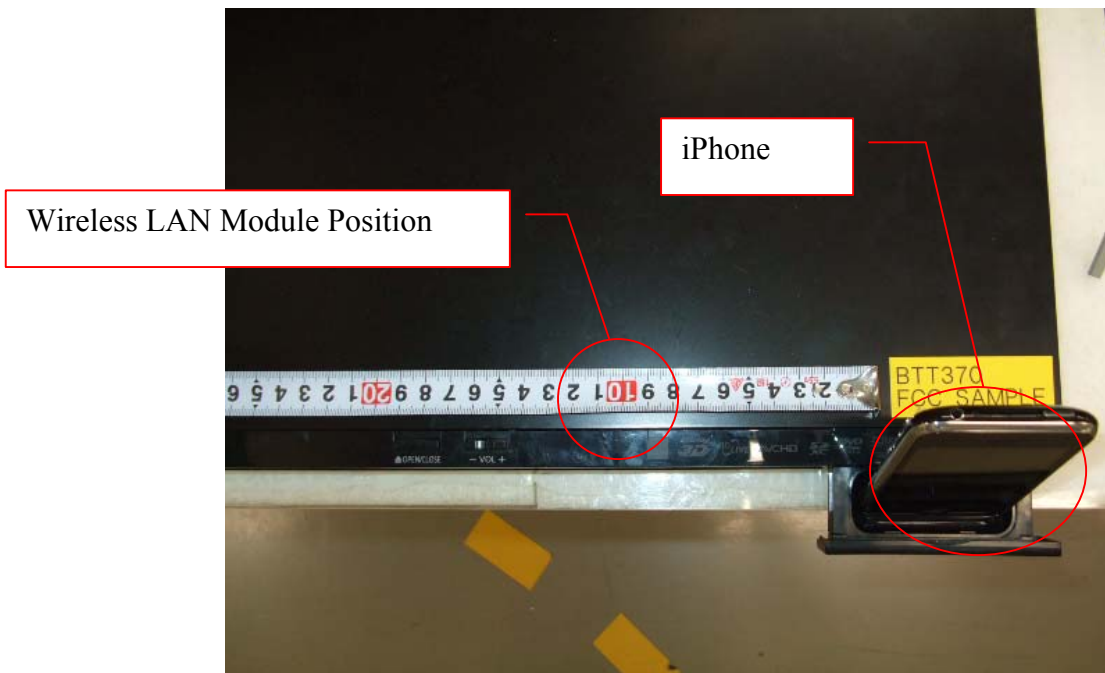

Co-location Photo

* iPhone setting: Normal operation(Standby mode)