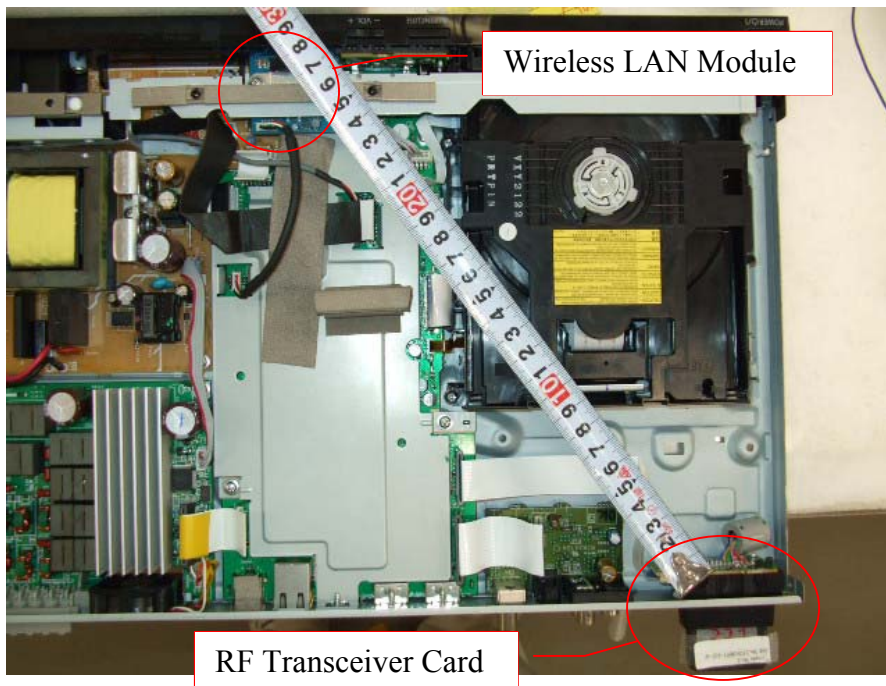

Co-location Photo

* iPhone setting: Normal operation(Standby mode)