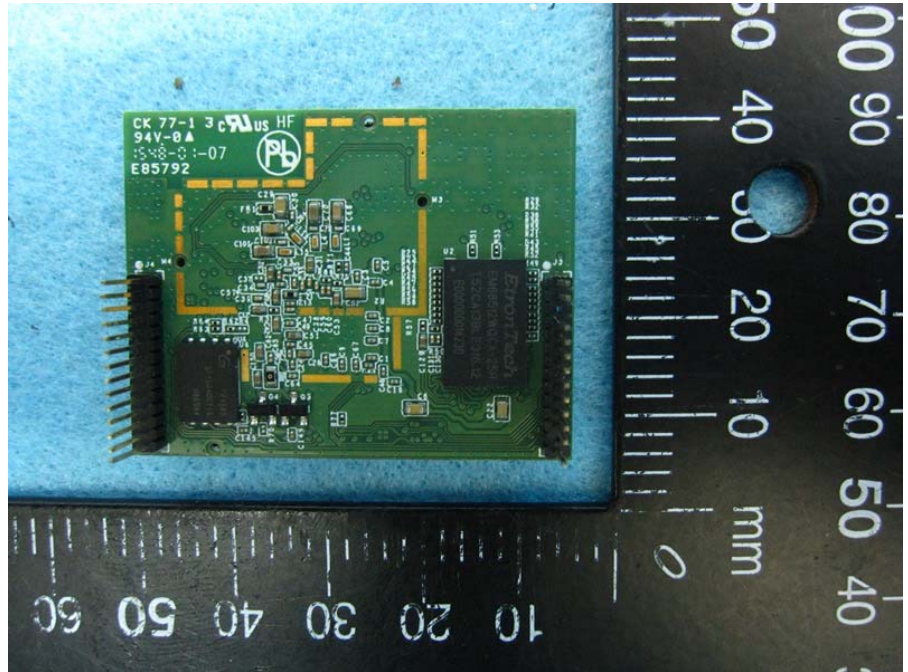

Brand Name: XAVi Model No.: W224Z0YYYYY(Y=0~9, a~z, A~Z, blank, "-" or "+")

Antenna Cable

Antenna