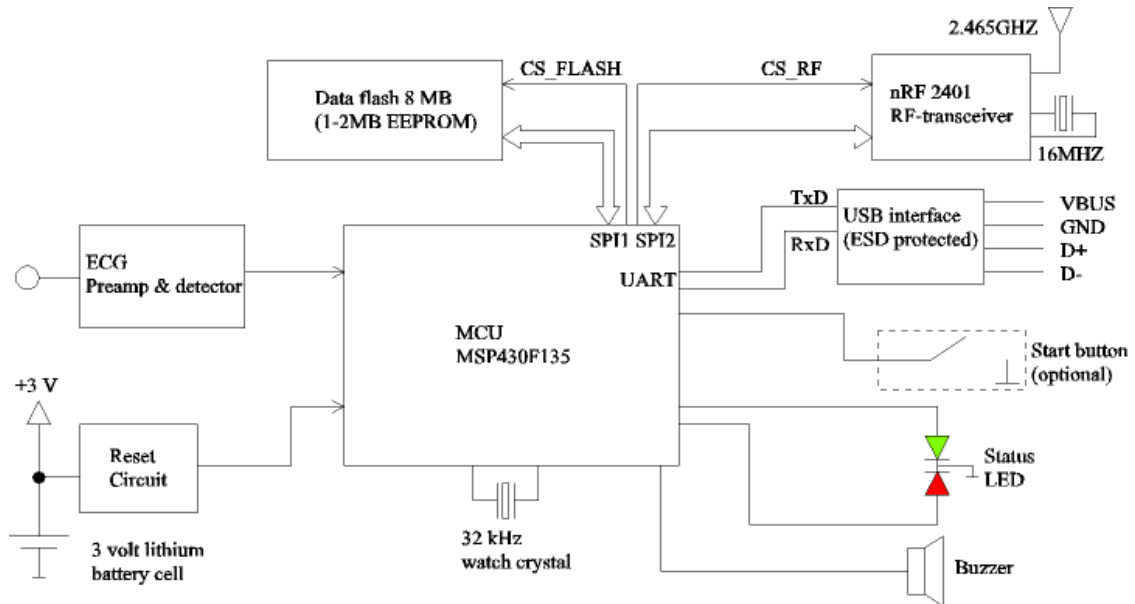

Modified Heart Rate Transmitter RYP 25002D, Suunto Smart Belt

Feature changes compared to t6 chest belt:

- MCU type changed from MSP430F123 to MSP430F135
- Status led, buzzer, USB interface and flash memory added