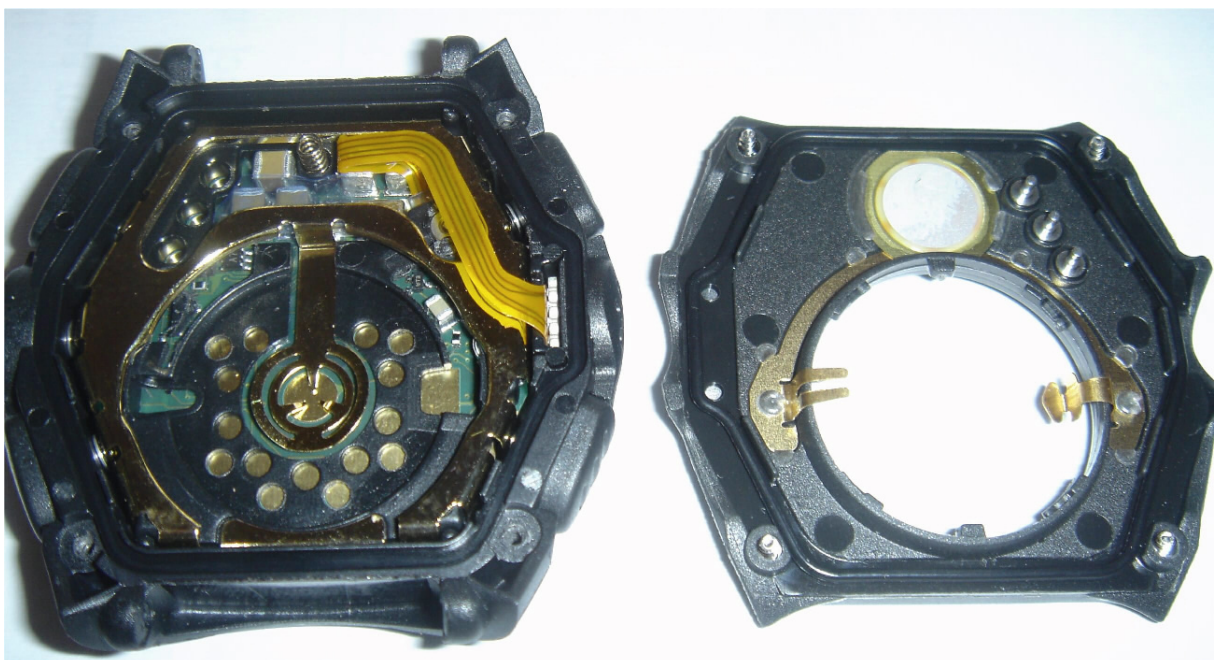


R6 (100500) HR Receiver Internal Photos

Revision A.1

Document n. 200001303
2004-05-04

1 HEART RATE RECEIVER INTERNAL PHOTOS

1.1 From side:

1.2 Back:

1.3 Straps and battery cover removed:

1.4 Back cover removed:

1.5 Inner module removed:

1.6 Inner module disassembled (1):

1.7 Inner module disassembled (2):

1.8 PCB from top and bottom:

1.9 All the parts excluding straps: