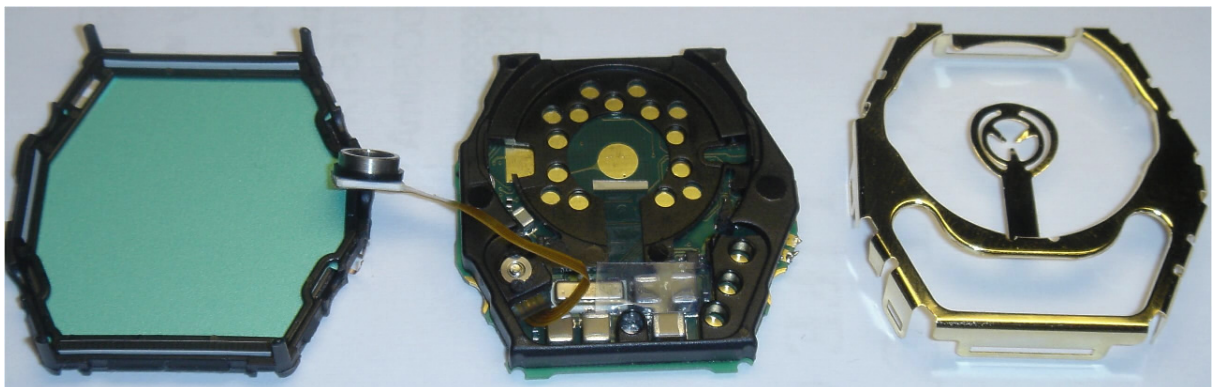


R6 (100500) HR Receiver Internal Photos

Revision A.1

Document n. 200001303
2004-05-04

1 HEART RATE RECEIVER INTERNAL PHOTOS

1.1 From side:

1.2 Back:

1.3 Straps and battery cover removed:

1.4 Back cover removed:

1.5 Inner module removed:

1.6 Inner module disassembled (1):

1.7 Inner module disassembled (2):

1.8 PCB from top and bottom:

1.9 All the parts excluding straps: