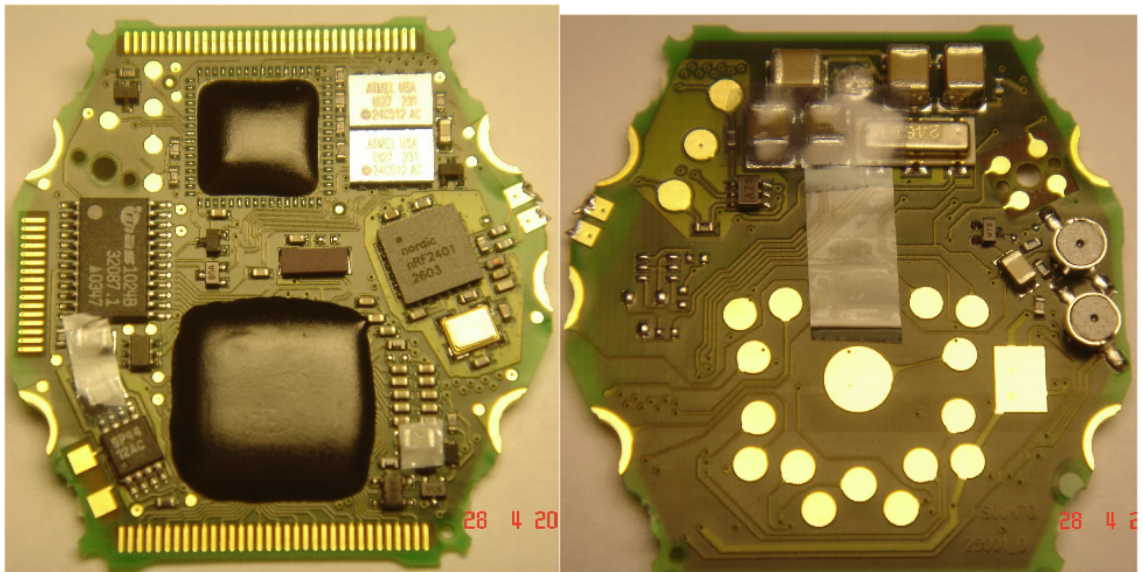


R6 (100500) HR Receiver Internal Photos

Revision A.1

Document n. 200001303
2004-05-04

1 HEART RATE RECEIVER INTERNAL PHOTOS

1.1 From side:

1.2 Back:

1.3 Straps and battery cover removed:

1.4 Back cover removed:

1.5 Inner module removed:

1.6 Inner module disassembled (1):

1.7 Inner module disassembled (2):

1.8 PCB from top and bottom:

1.9 All the parts excluding straps: