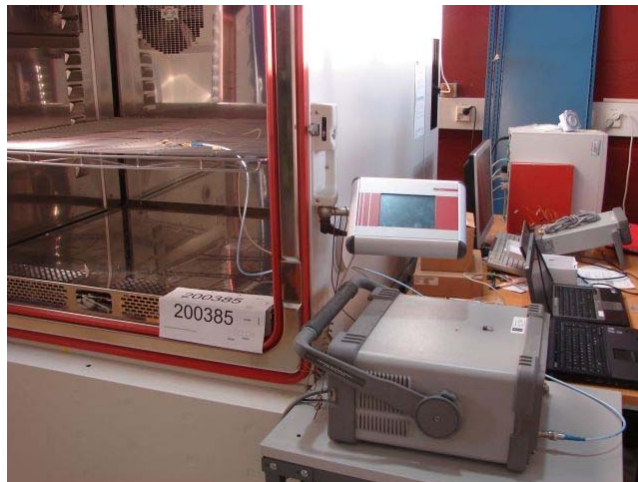

13 TEST SETUP PHOTOGRAPHS

Picture 1: Conducted emission measurement test setup

Picture 2: Conducted RF measurement test setup

Picture 3: Receiver Radiated emission test setup <1 GHz

Picture 4: Receiver Radiated emission test setup 1 GHz – 12,5 GHz

Picture 5: Transmitter Radiated emission test setup <3 GHz

Picture 6: Transmitter Radiated emission test setup 3 GHz – 18 GHz.

Picture 7: Transmitter Radiated emission test setup 18 GHz – 26 GHz.

Picture 8: Eut position 1