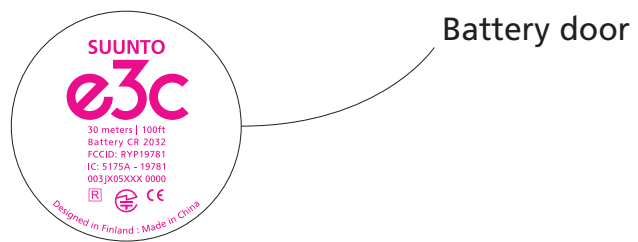

101978 Fitness Line
Battery door laser-marking (Beta)
E3c Products

Pink areas are laser-marked