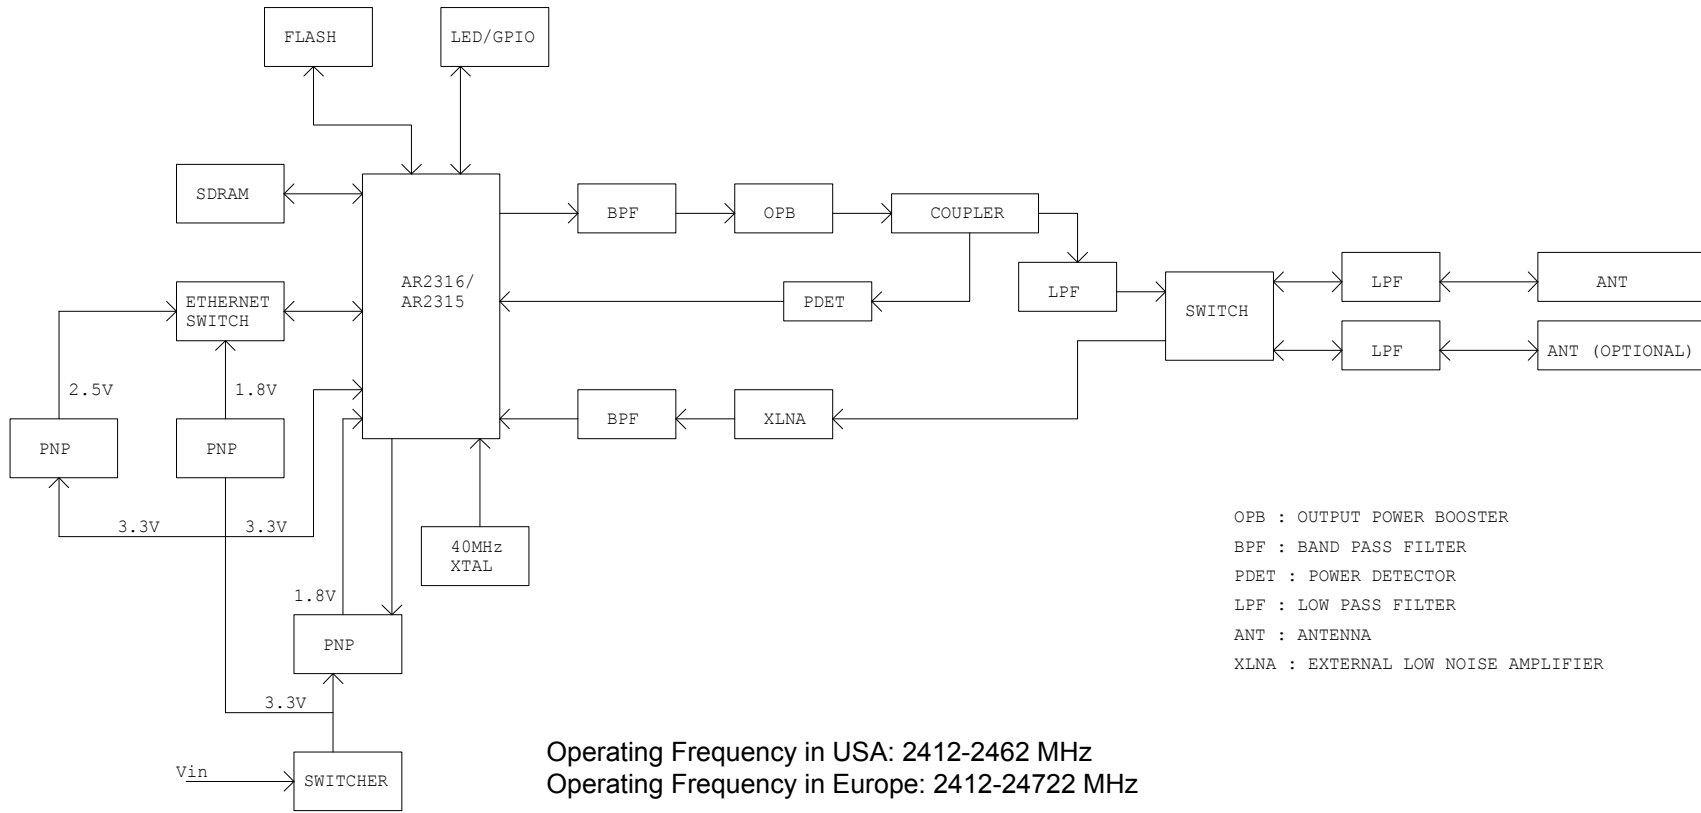

DATE	REVISION NUMBER	INITIALS	DESCRIPTION
			Initial release.

<i>Sercomm</i>		
Title	<b>IP806SG TITLE</b>	
Size	Document Number	Rev
Date	Sheet 1 of 7	Rev Code

OPB : OUTPUT POWER BOOSTER  
 BPF : BAND PASS FILTER  
 PDET : POWER DETECTOR  
 LPF : LOW PASS FILTER  
 ANT : ANTENNA  
 XLNA : EXTERNAL LOW NOISE AMPLIFIER

Operating Frequency in USA: 2412-2462 MHz  
 Operating Frequency in Europe: 2412-24722 MHz