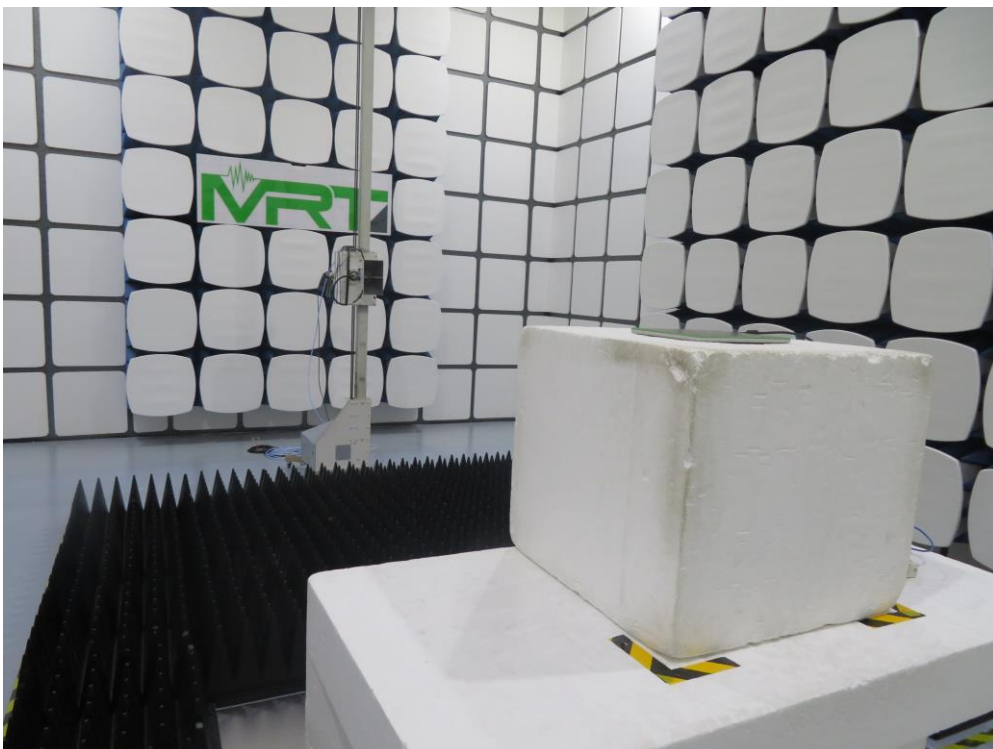

RF Test Setup Photograph

Description: Front View of Conducted Emission Test Setup for Power Port

Description: Back View of Conducted Emission Test Setup for Power Port

Description: Radiated Emission Test Setup for below 1GHz

Description: Radiated Emission Test Setup for above 1GHz

Description: Radiated Emission Test Setup for 5GHz Band-edge