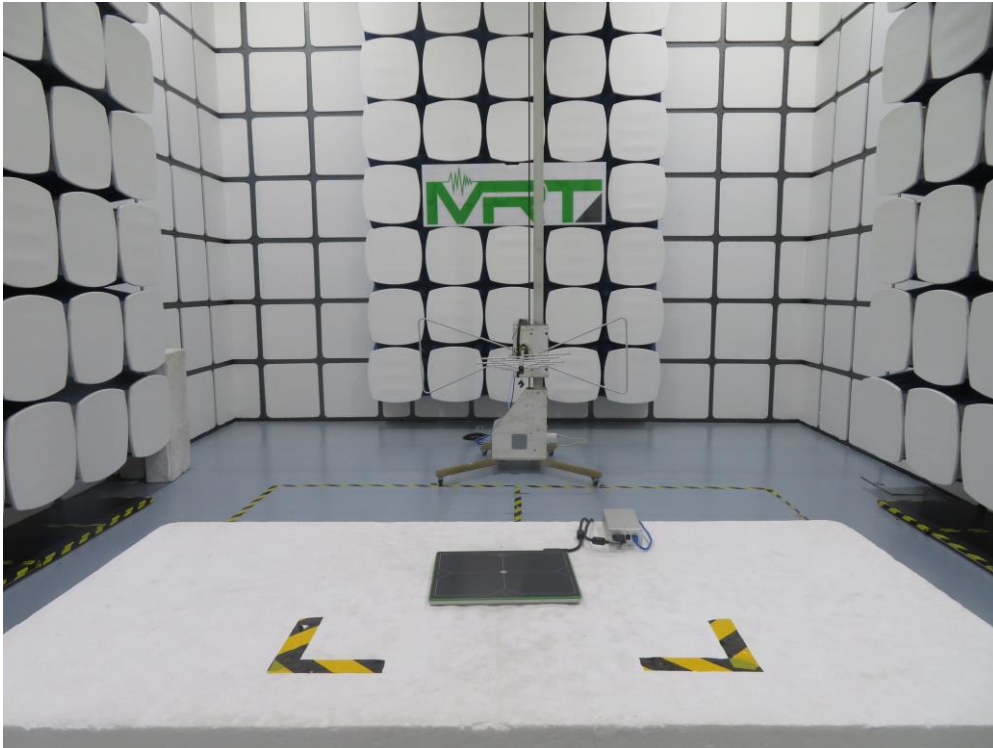

RF Test Setup Photograph

Description: Front View of Conducted Emission Test Setup for Power Port

Description: Back View of Conducted Emission Test Setup for Power Port

Description: Radiated Emission Test Setup for below 1GHz

Description: Radiated Emission Test Setup for above 1GHz

Description: Radiated Emission Test Setup for 5GHz Band-edge