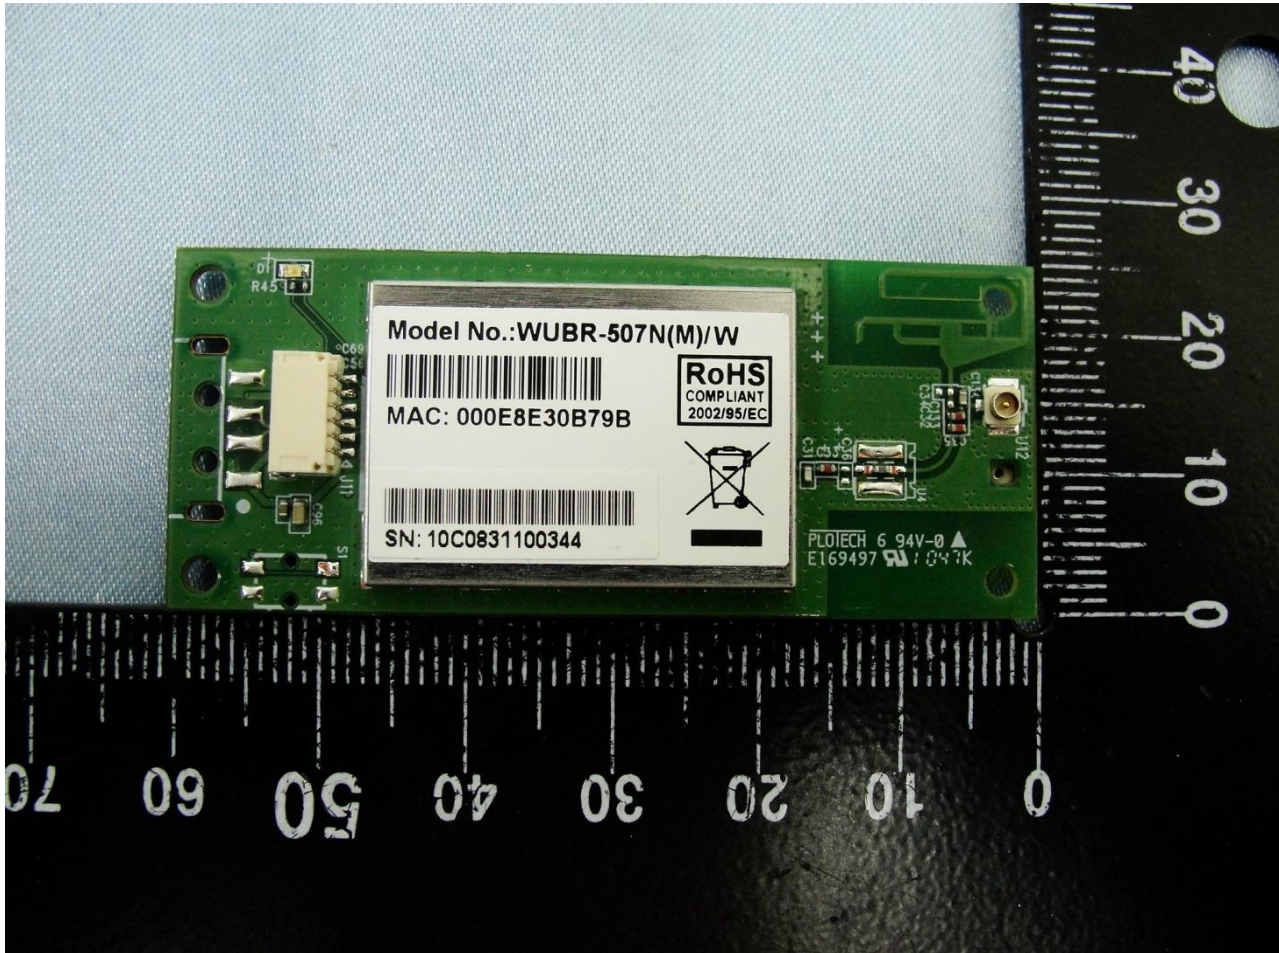

1. Photograph of the EUT

EUT: WLAN module (Brand Name: SparkLAN / Model Name: WUBR-507N(M); WUBR-507N(MU))

EUT: WLAN module (Brand Name: SparkLAN / Model Name: WUBR-507N(M); WUBR-507N(MU))

EUT: WLAN module (Brand Name: SparkLAN / Model Name: WUBR-507N(M); WUBR-507N(MU))

2. External Photograph of the Host

Host: Digital Camera (Brand Name: Phaseone/ Model Name: Phase One IQ Series 2)

Host: Digital Camera (Brand Name: Phaseone/ Model Name: Phase One IQ Series 2)

Host: Digital Camera (Brand Name: Phaseone/ Model Name: Phase One IQ Series 2)