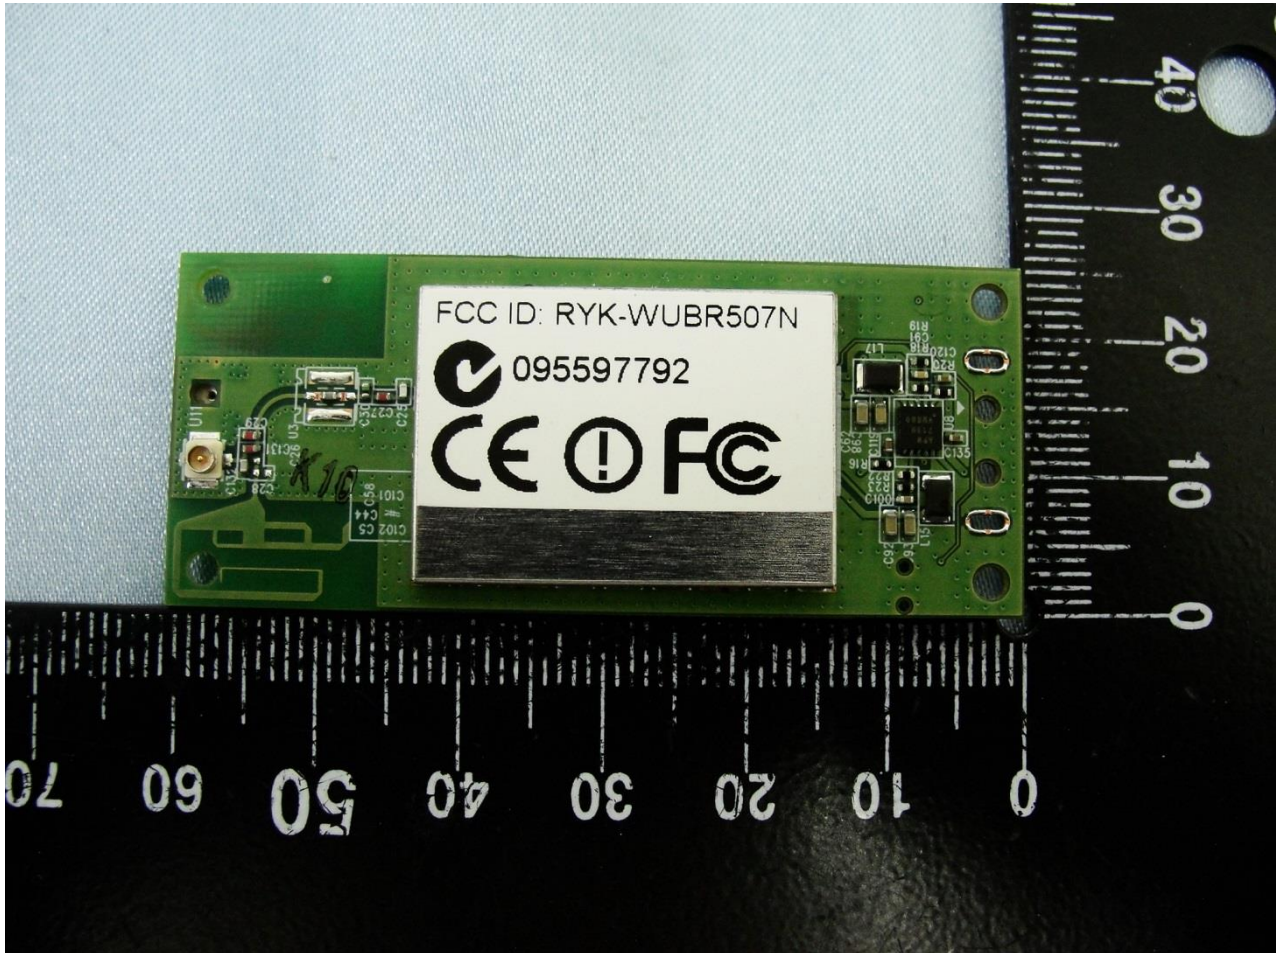

1. Photograph of the EUT

EUT: WLAN module (Brand Name: SparkLAN / Model Name: WUBR-507N(M); WUBR-507N(MU))

EUT: WLAN module (Brand Name: SparkLAN / Model Name: WUBR-507N(M); WUBR-507N(MU))

EUT: WLAN module (Brand Name: SparkLAN / Model Name: WUBR-507N(M); WUBR-507N(MU))

2. External Photograph of the Host

Host: Digital Camera (Brand Name: Phaseone/ Model Name: Phase One IQ Series 2)

Host: Digital Camera (Brand Name: Phaseone/ Model Name: Phase One IQ Series 2)

Host: Digital Camera (Brand Name: Phaseone/ Model Name: Phase One IQ Series 2)