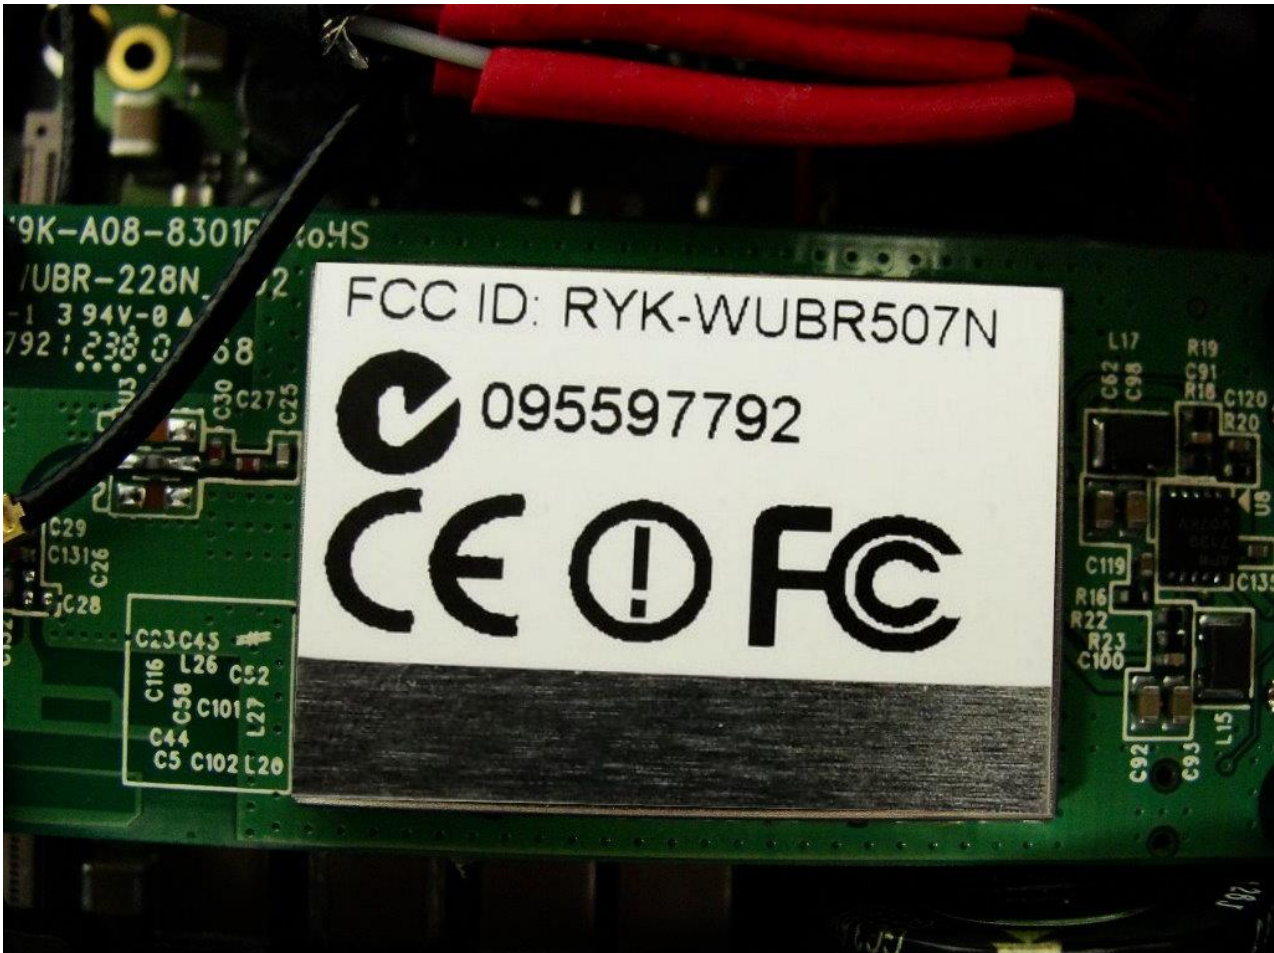

1. Photograph of the EUT

EUT: WLAN module (Brand Name: SparkLAN / Model Name: WUBR-507N(M); WUBR-507N(MU))

EUT: WLAN module (Brand Name: SparkLAN / Model Name: WUBR-507N(M); WUBR-507N(MU))

EUT: WLAN module (Brand Name: SparkLAN / Model Name: WUBR-507N(M); WUBR-507N(MU))

2. External Photograph of the Host

Host: Digital Camera (Brand Name: Phaseone/ Model Name: Phase One IQ Series 2)

Host: Digital Camera (Brand Name: Phaseone/ Model Name: Phase One IQ Series 2)

Host: Digital Camera (Brand Name: Phaseone/ Model Name: Phase One IQ Series 2)