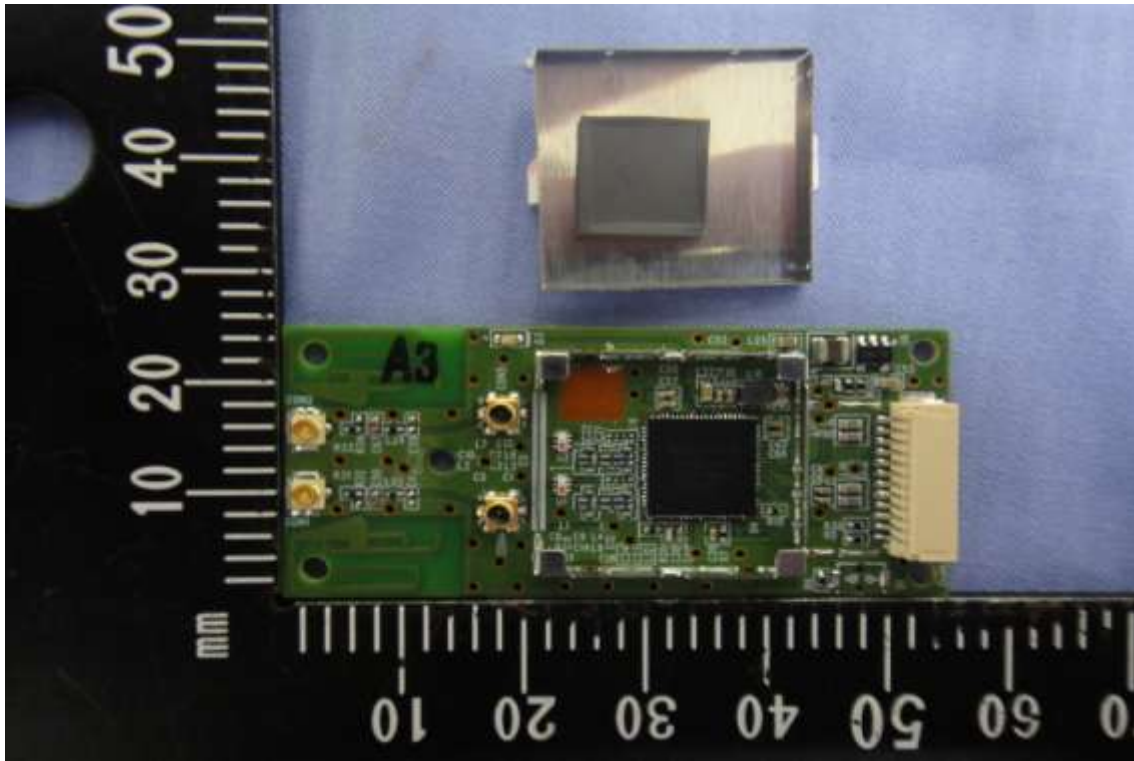

INTERNAL PHOTOGRAPHS OF EUT

For 12pin wafer connector + printed antenna

Antenna

For 12pin wafer connector + dipole antenna

Antenna

For USB 3.0 type A + printed antenna

Antenna

For USB 3.0 type A + dipole antenna

Antenna