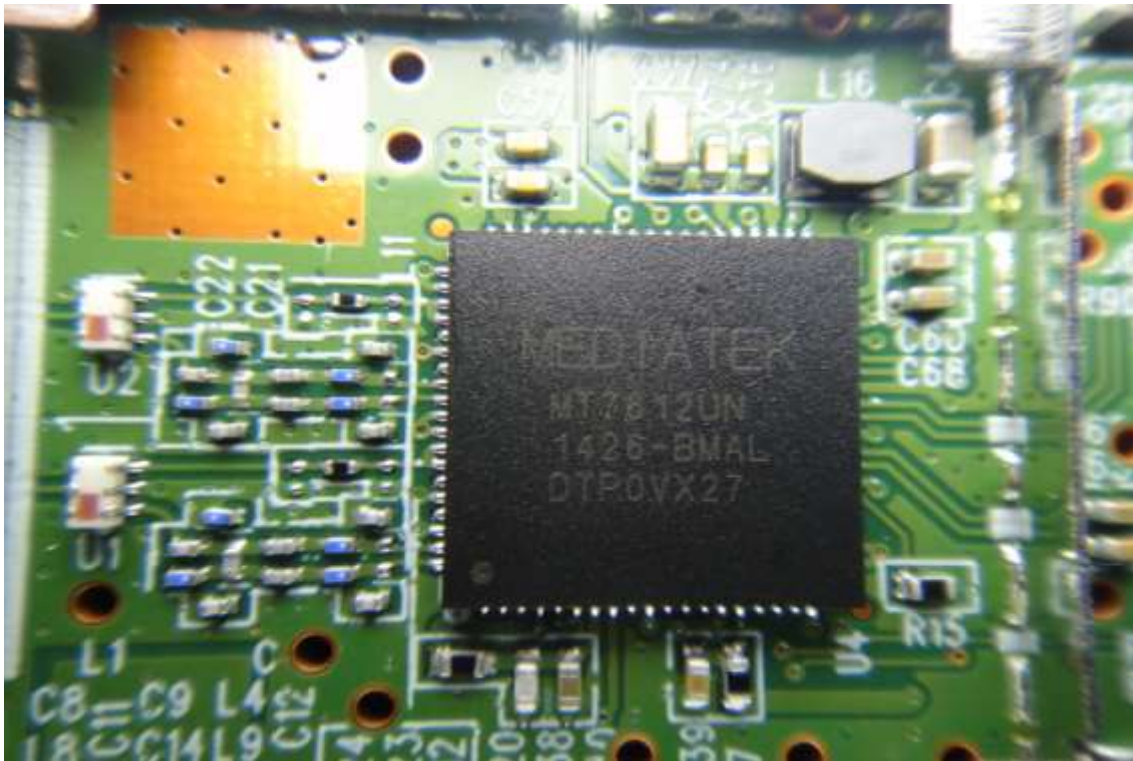

INTERNAL PHOTOGRAPHS OF EUT

For 12pin wafer connector + printed antenna

Antenna

For 12pin wafer connector + dipole antenna

Antenna

For USB 3.0 type A + printed antenna

Antenna

For USB 3.0 type A + dipole antenna