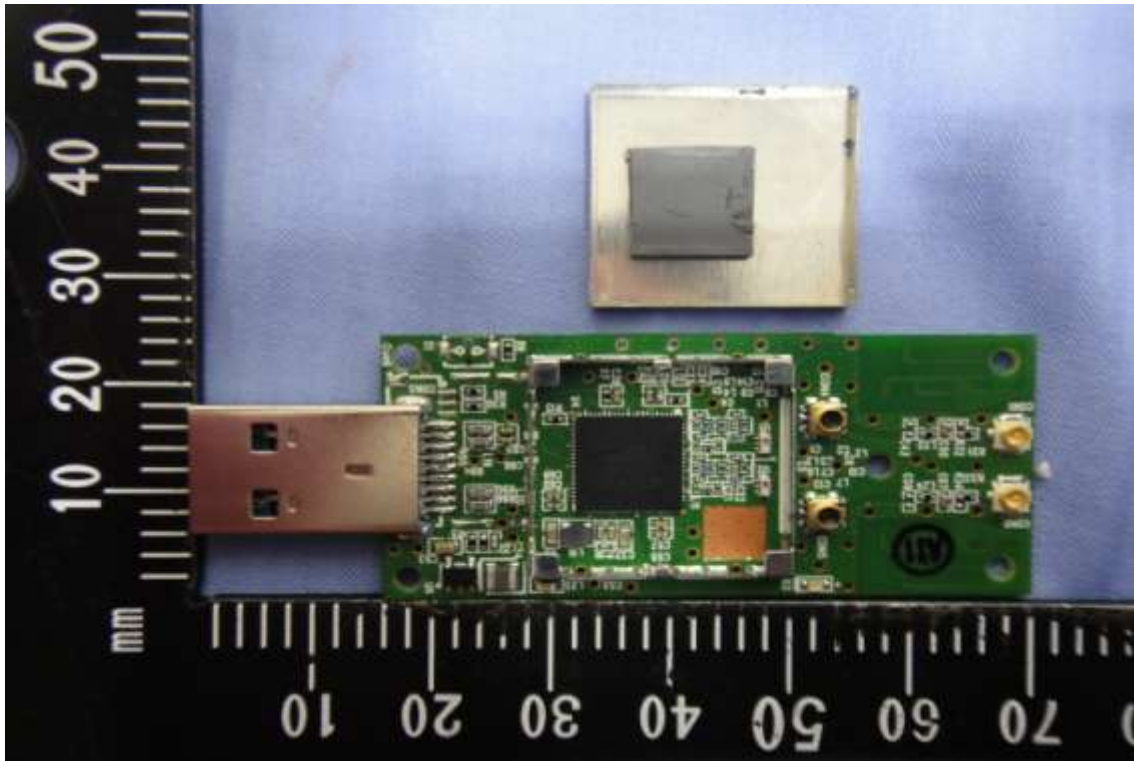

INTERNAL PHOTOGRAPHS OF EUT

For 12pin wafer connector + printed antenna

Antenna

For 12pin wafer connector + dipole antenna

Antenna

For USB 3.0 type A + printed antenna

Antenna

For USB 3.0 type A + dipole antenna

Antenna