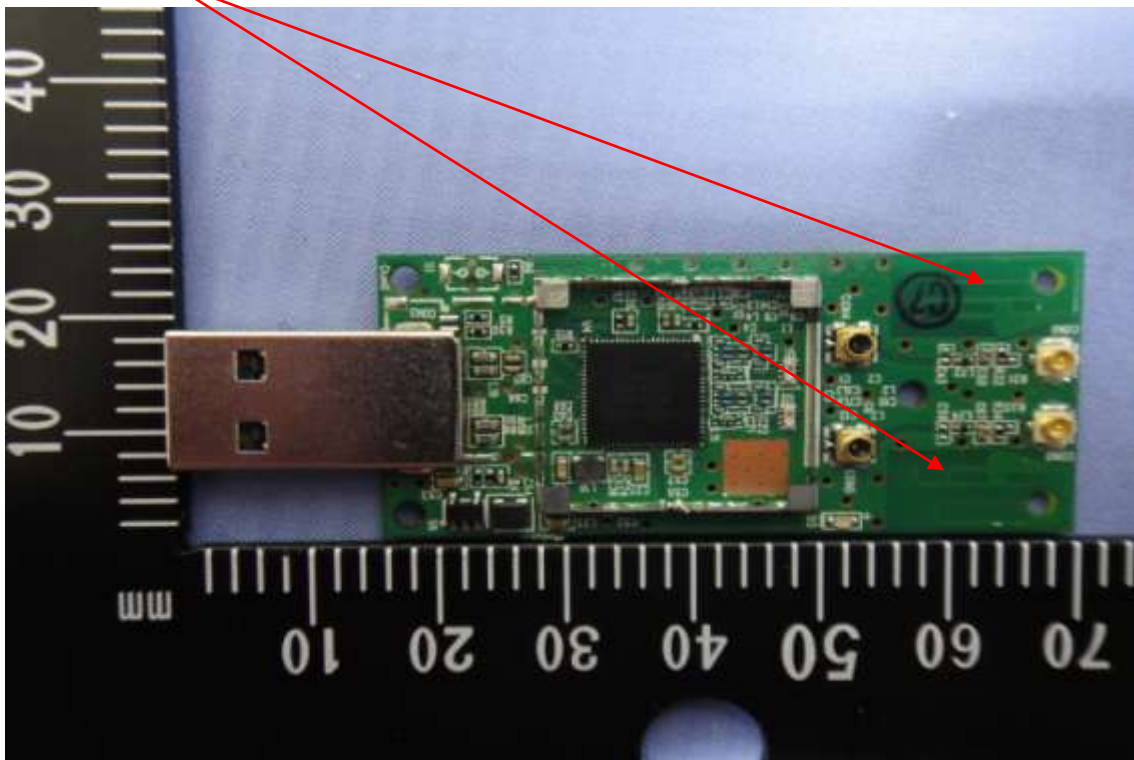

INTERNAL PHOTOGRAPHS OF EUT

For 12pin wafer connector + printed antenna

Antenna

For 12pin wafer connector + dipole antenna

Antenna

For USB 3.0 type A + printed antenna

Antenna

For USB 3.0 type A + dipole antenna

Antenna