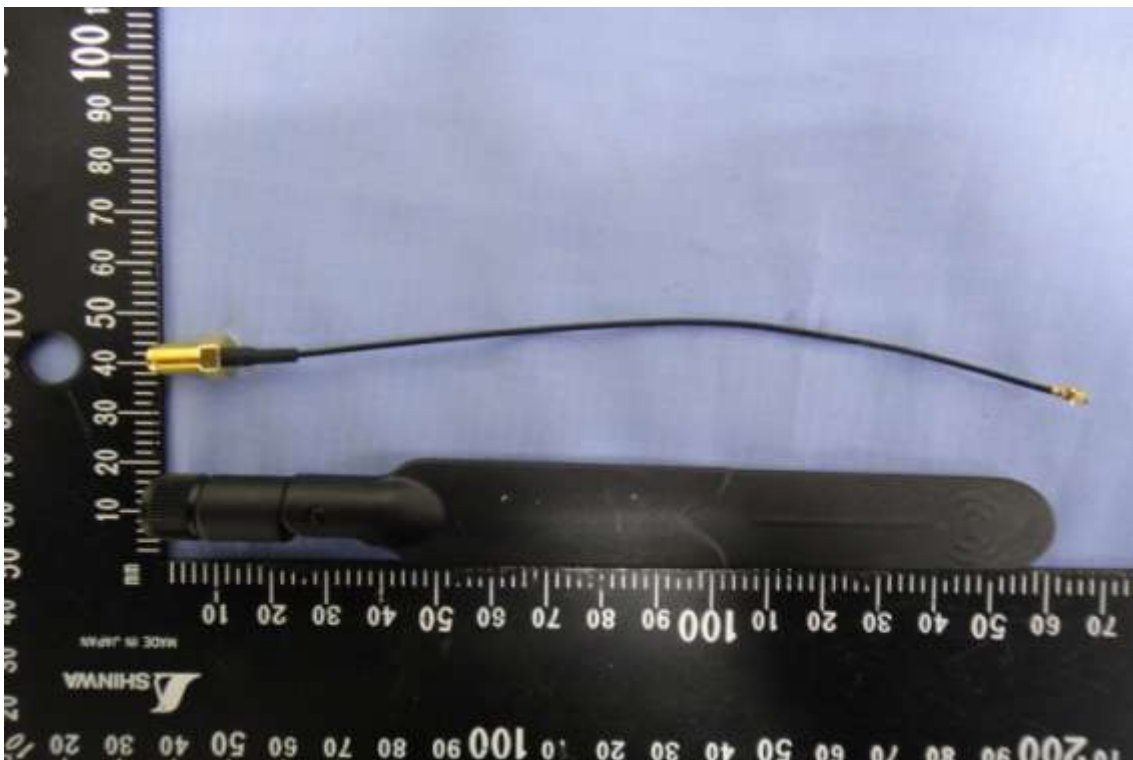

INTERNAL PHOTOGRAPHS OF EUT

For 12pin wafer connector + printed antenna

Antenna

For 12pin wafer connector + dipole antenna

Antenna

For USB 3.0 type A + printed antenna

Antenna

For USB 3.0 type A + dipole antenna

Antenna