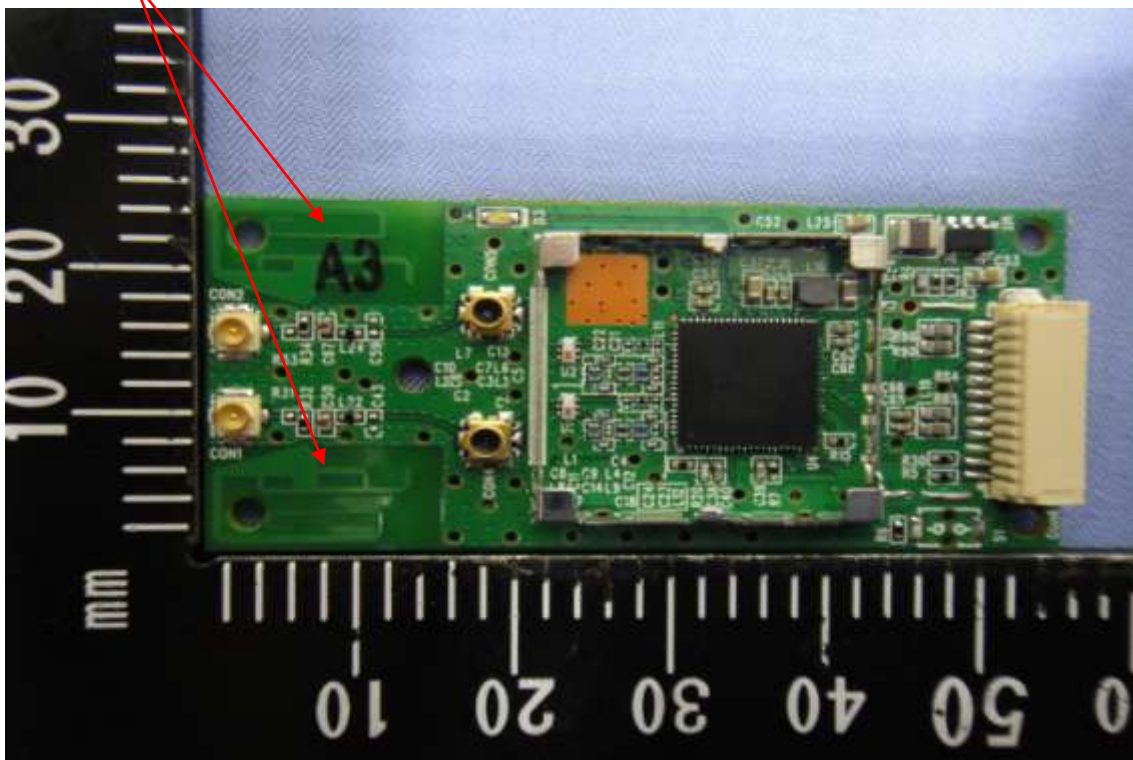

INTERNAL PHOTOGRAPHS OF EUT

For 12pin wafer connector + printed antenna

Antenna

For 12pin wafer connector + dipole antenna

Antenna

For USB 3.0 type A + printed antenna

Antenna

For USB 3.0 type A + dipole antenna

Antenna