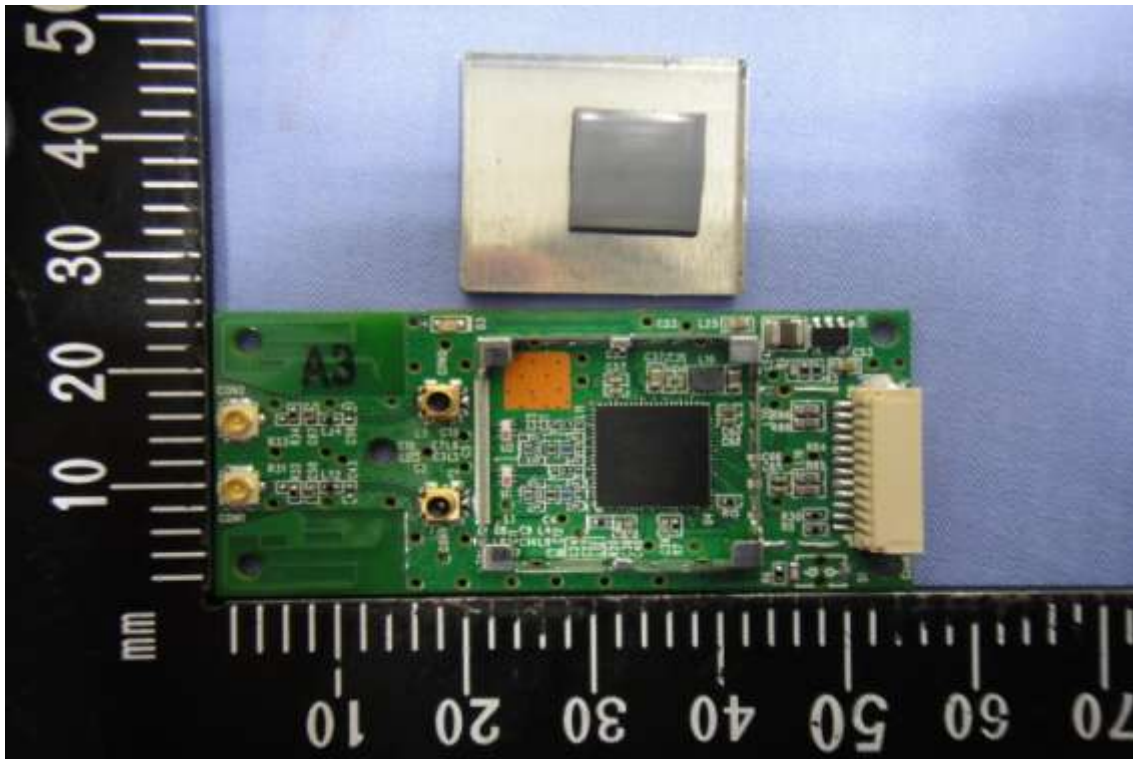

INTERNAL PHOTOGRAPHS OF EUT

For 12pin wafer connector + printed antenna

Antenna

For 12pin wafer connector + dipole antenna

Antenna

For USB 3.0 type A + printed antenna

Antenna

For USB 3.0 type A + dipole antenna

Antenna