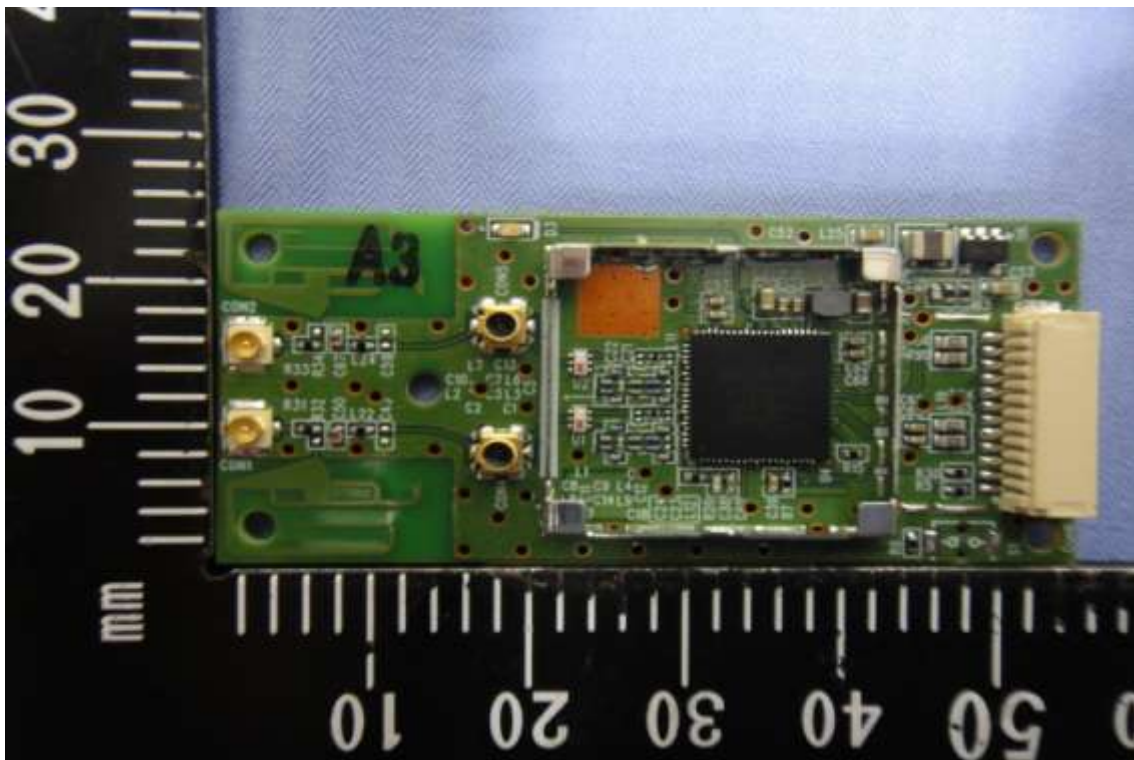

INTERNAL PHOTOGRAPHS OF EUT

For 12pin wafer connector + printed antenna

Antenna

For 12pin wafer connector + dipole antenna

Antenna

For USB 3.0 type A + printed antenna

Antenna

For USB 3.0 type A + dipole antenna

Antenna