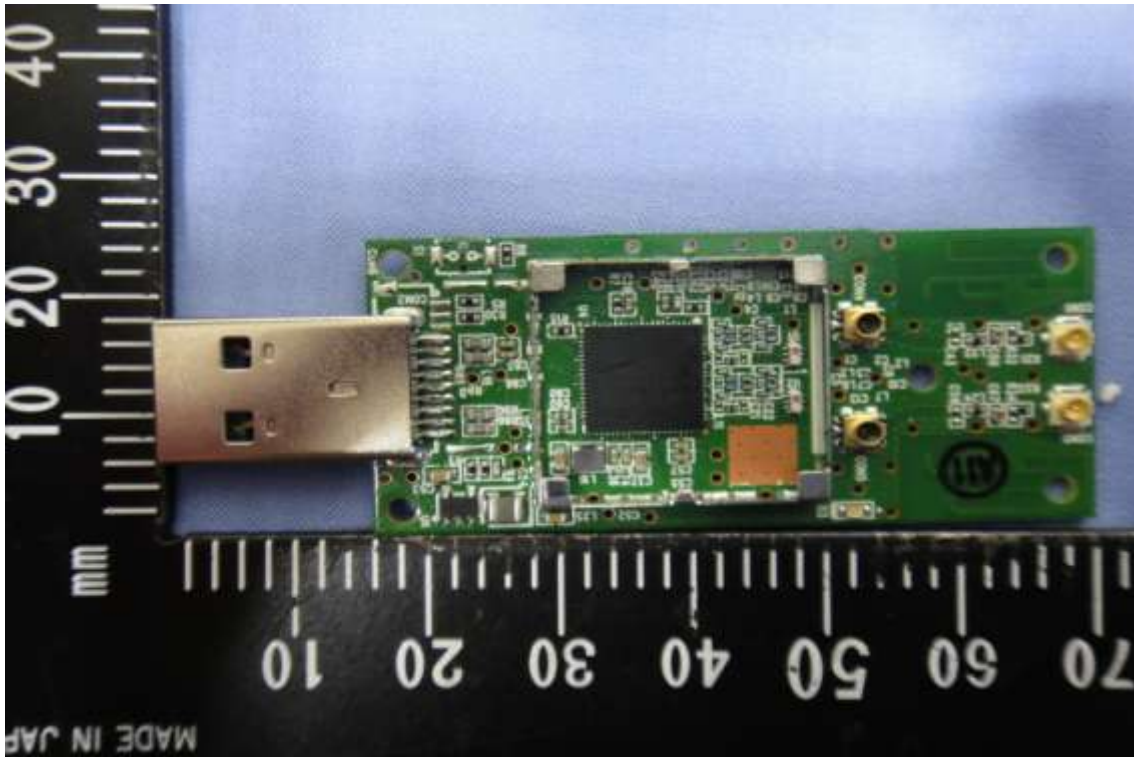

INTERNAL PHOTOGRAPHS OF EUT

For 12pin wafer connector + printed antenna

Antenna

For 12pin wafer connector + dipole antenna

Antenna

For USB 3.0 type A + printed antenna

Antenna

For USB 3.0 type A + dipole antenna

Antenna