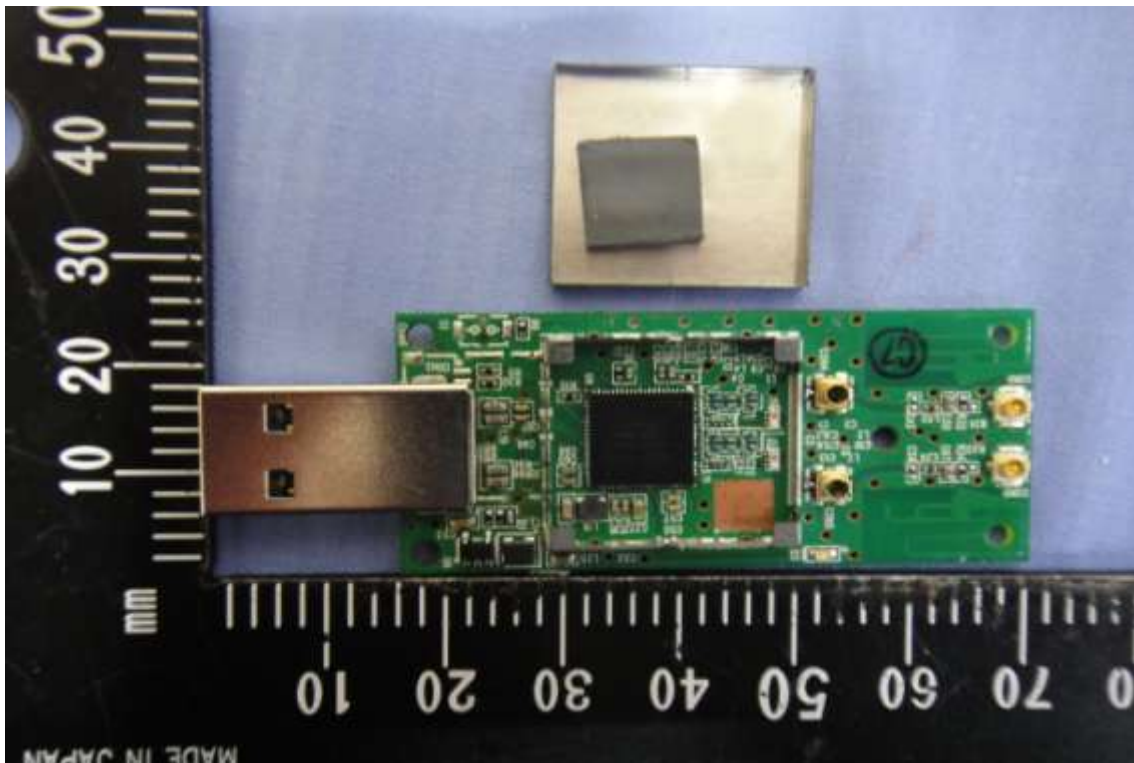

INTERNAL PHOTOGRAPHS OF EUT

For 12pin wafer connector + printed antenna

Antenna

For 12pin wafer connector + dipole antenna

Antenna

For USB 3.0 type A + printed antenna

Antenna

For USB 3.0 type A + dipole antenna

Antenna