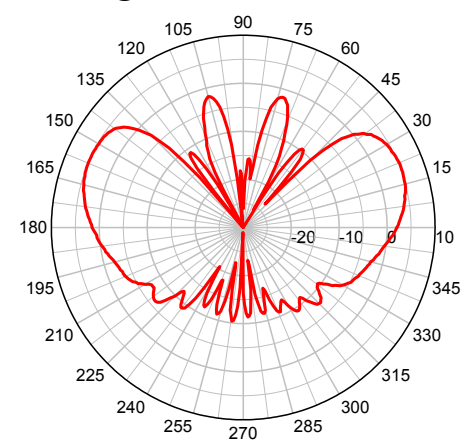

MRM-UMB-XX Antenna

Mini Body Mount Wide Band “Bus” Antenna

3 dBi, 1700-6000 MHz

MRM @ 1900 MHz – Elevation Plot

MRM @ 2400 MHz – Elevation Plot

MRM @ 5500 MHz – Elevation Plot

MRM3 @ 5500 MHz – Azimuth Plot

MRM3 @ 2400 MHz – Azimuth Plot

MRM3 @ 5500 MHz – Azimuth Plot