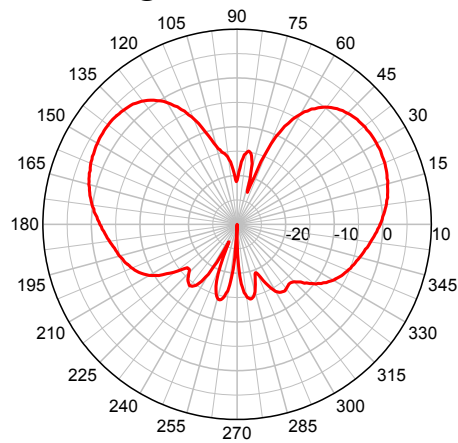

MRM-UMB-XX Antenna

Mini Body Mount Wide Band “Bus” Antenna

3 dBi, 1700-6000 MHz

MRM @ 1900 MHz – Elevation Plot

MRM @ 2400 MHz – Elevation Plot

MRM @ 5500 MHz – Elevation Plot

MRM3 @ 5500 MHz – Azimuth Plot

MRM3 @ 2400 MHz – Azimuth Plot

MRM3 @ 5500 MHz – Azimuth Plot