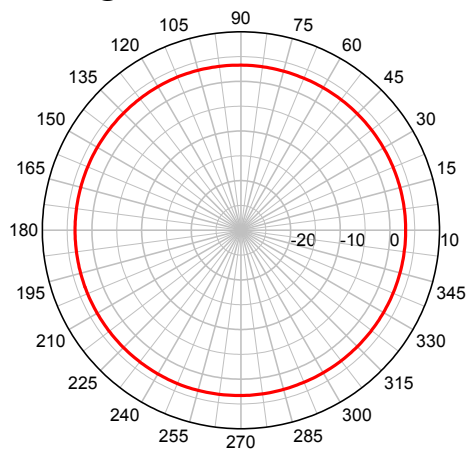

MRM-UMB-XX Antenna

Mini Body Mount Wide Band “Bus” Antenna

3 dBi, 1700-6000 MHz

MRM @ 1900 MHz – Elevation Plot

MRM @ 2400 MHz – Elevation Plot

MRM @ 5500 MHz – Elevation Plot

MRM3 @ 5500 MHz – Azimuth Plot

MRM3 @ 2400 MHz – Azimuth Plot

MRM3 @ 5500 MHz – Azimuth Plot