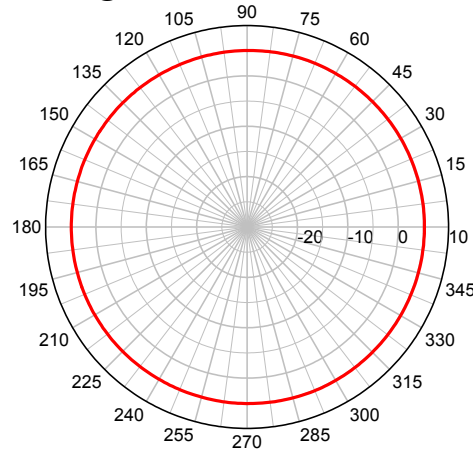

MRM-UMB-XX Antenna

Mini Body Mount Wide Band “Bus” Antenna

3 dBi, 1700-6000 MHz

MRM @ 1900 MHz – Elevation Plot

MRM @ 2400 MHz – Elevation Plot

MRM @ 5500 MHz – Elevation Plot

MRM3 @ 5500 MHz – Azimuth Plot

MRM3 @ 2400 MHz – Azimuth Plot

MRM3 @ 5500 MHz – Azimuth Plot