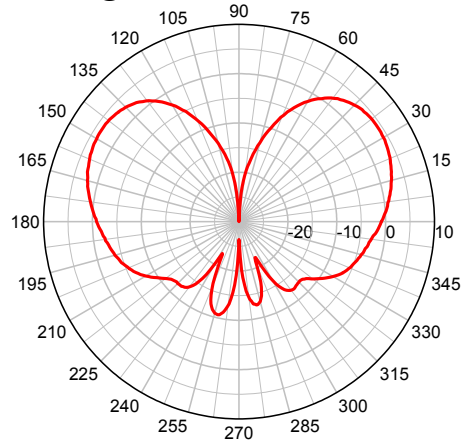

MRM-UMB-XX Antenna

Mini Body Mount Wide Band “Bus” Antenna

3 dBi, 1700-6000 MHz

MRM @ 1900 MHz – Elevation Plot

MRM @ 2400 MHz – Elevation Plot

MRM @ 5500 MHz – Elevation Plot

MRM3 @ 5500 MHz – Azimuth Plot

MRM3 @ 2400 MHz – Azimuth Plot

MRM3 @ 5500 MHz – Azimuth Plot