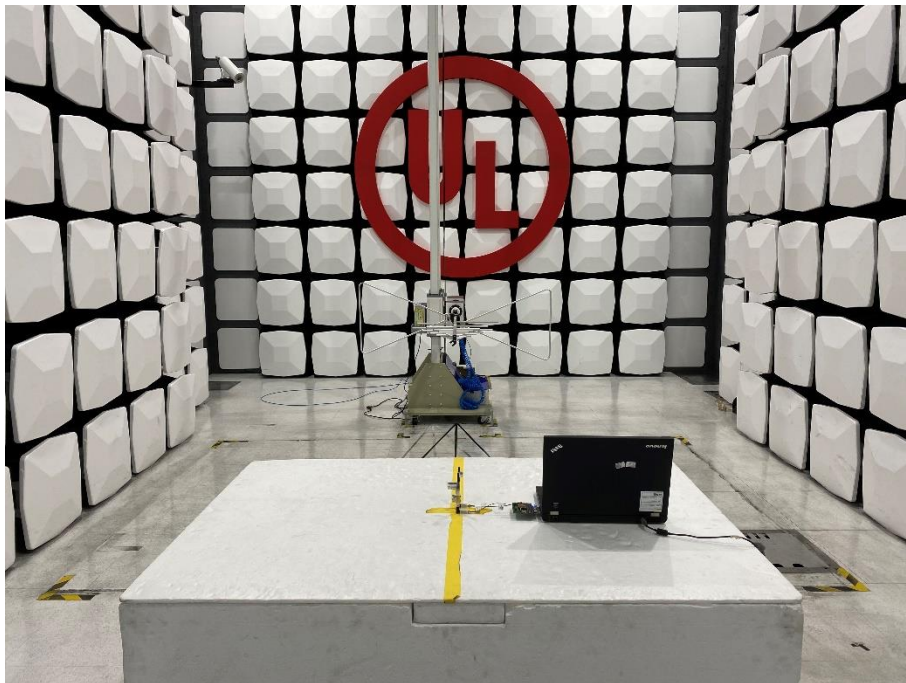

30MHz ~ 1GHz

Underwriters Laboratories Taiwan Co., Ltd.

Building B and Building E, No. 372-7, Sec. 4, Zhongxing Rd., Zhudong Township, Hsinchu County, Taiwan

Telephone :+886-2-7737-3000

Facsimile (FAX) :+886-3-583-7948