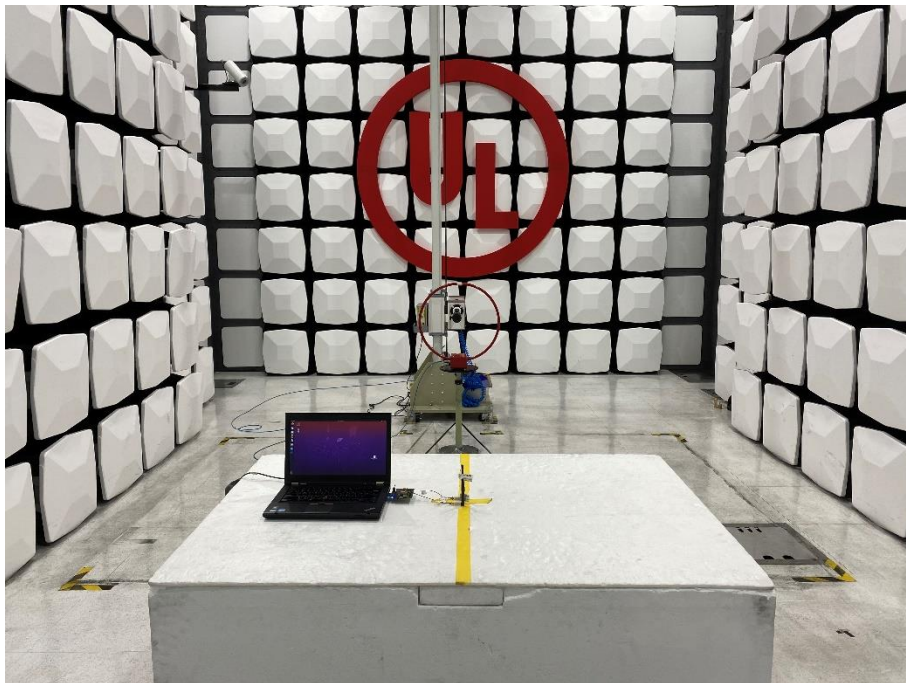

9kHz ~ 30MHz

Underwriters Laboratories Taiwan Co., Ltd.

Building B and Building E, No. 372-7, Sec. 4, Zhongxing Rd., Zhudong Township, Hsinchu County, Taiwan

Telephone :+886-2-7737-3000

Facsimile (FAX) :+886-3-583-7948