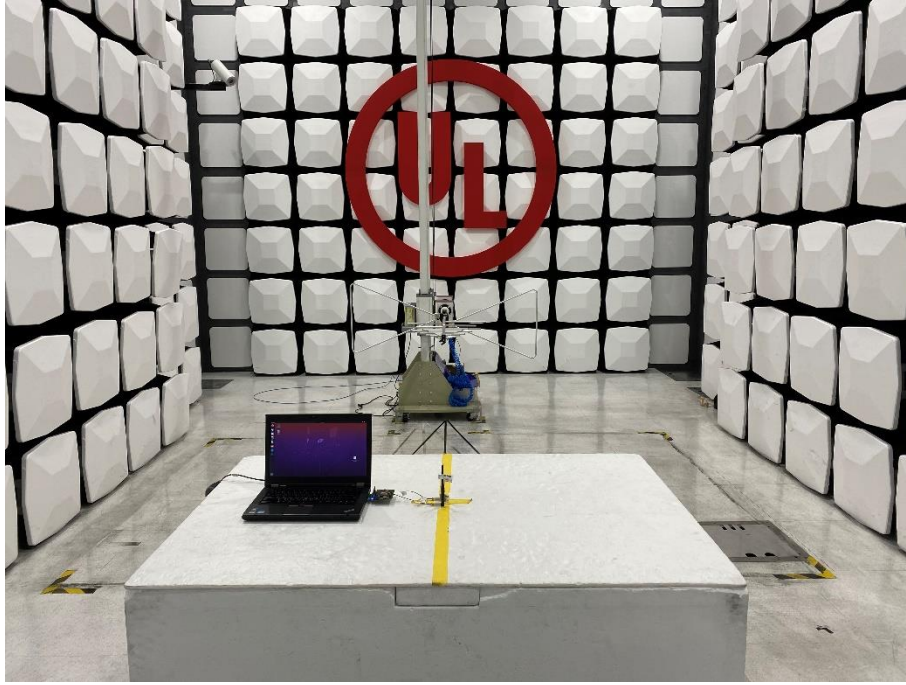

30MHz ~ 1GHz

Underwriters Laboratories Taiwan Co., Ltd.

Building B and Building E, No. 372-7, Sec. 4, Zhongxing Rd., Zhudong Township, Hsinchu County, Taiwan

Telephone :+886-2-7737-3000

Facsimile (FAX) :+886-3-583-7948