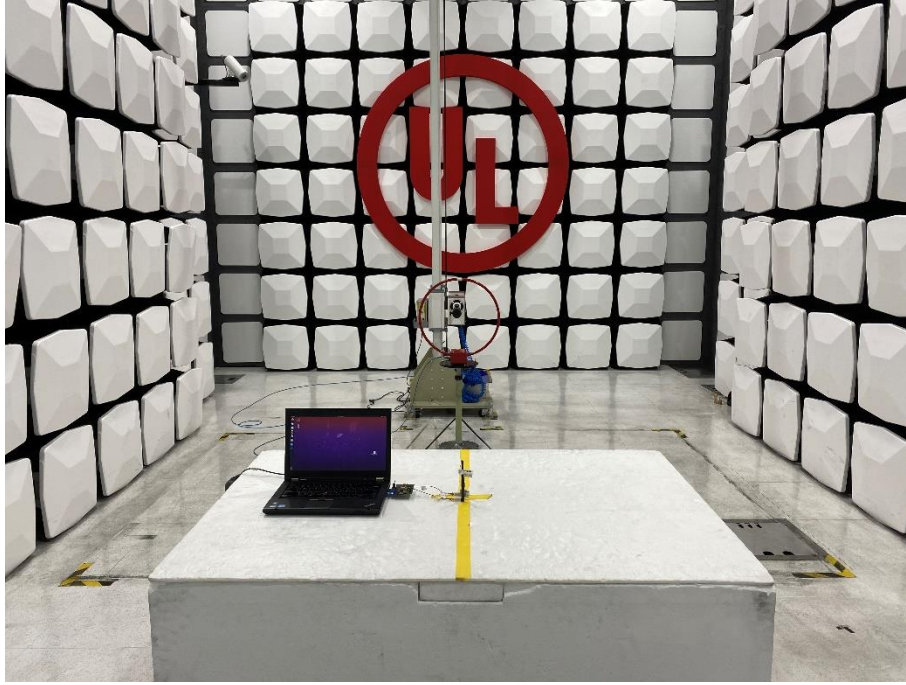

9kHz ~ 30MHz

Underwriters Laboratories Taiwan Co., Ltd.

Building B and Building E, No. 372-7, Sec. 4, Zhongxing Rd., Zhudong Township, Hsinchu County, Taiwan

Telephone :+886-2-7737-3000

Facsimile (FAX) :+886-3-583-7948