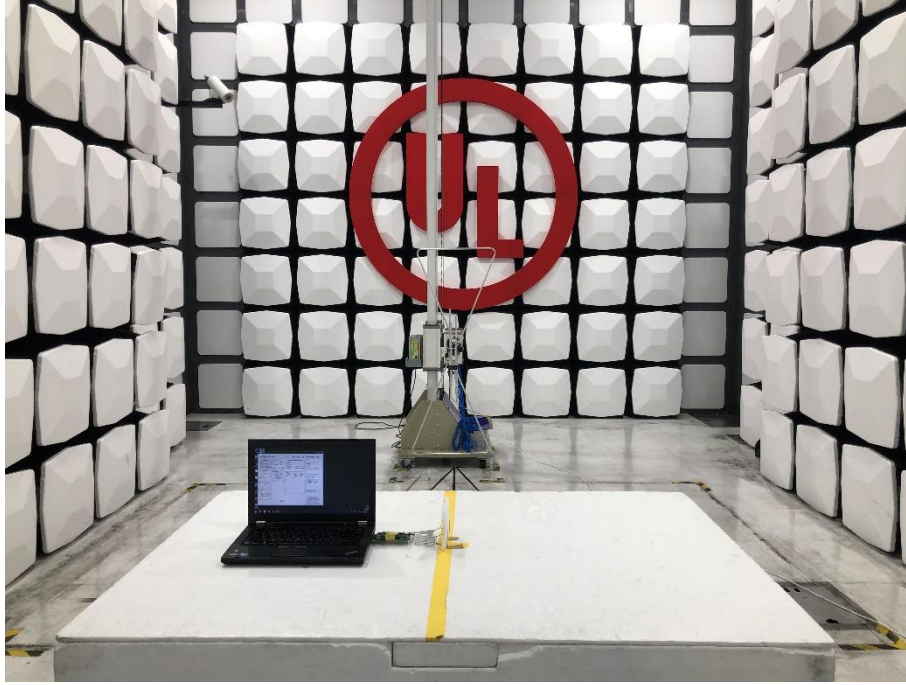

30MHz ~ 1GHz

Underwriters Laboratories Taiwan Co., Ltd.

Building B and Building E, No. 372-7, Sec. 4, Zhongxing Rd., Zhudong Township, Hsinchu County, Taiwan

Telephone :+886-2-7737-3000

Facsimile (FAX) :+886-3-583-7948