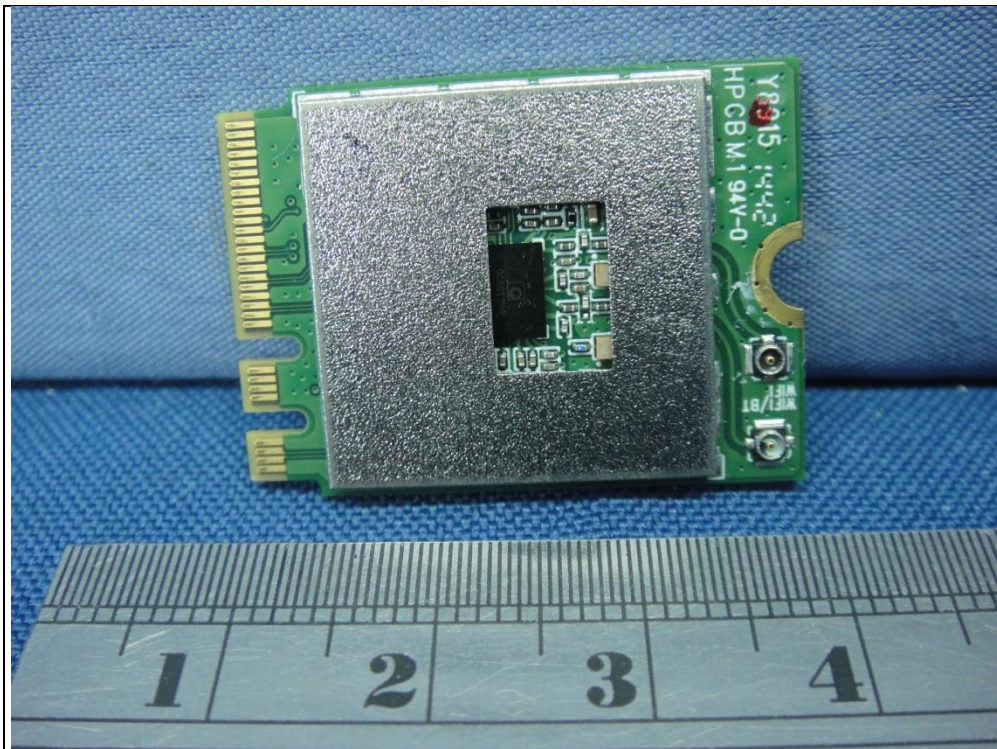

CONSTRUCTION PHOTOS OF EUT

Antenna (Brand : WNC, Model : 81-EBJ15.005<3.62dBi>)

Antenna (Brand : WNC, Model : 81-EBJ15.005<3.00dBi>)