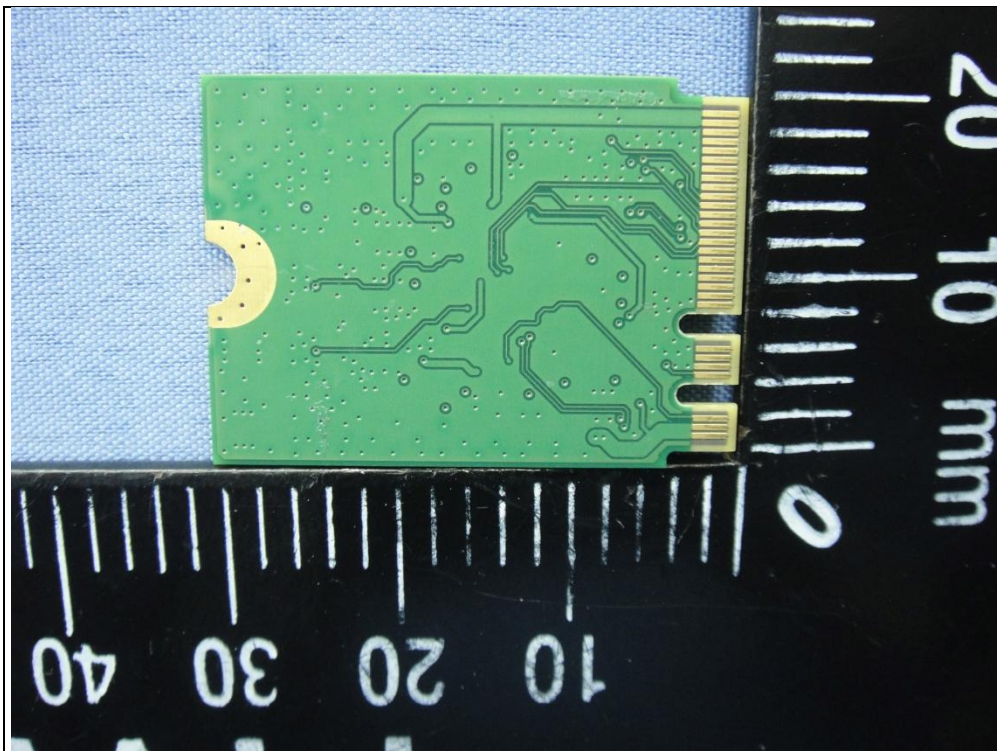

CONSTRUCTION PHOTOS OF EUT

Antenna (Brand : WNC, Model : 81-EBJ15.005<3.62dBi>)

Antenna (Brand : WNC, Model : 81-EBJ15.005<3.00dBi>)