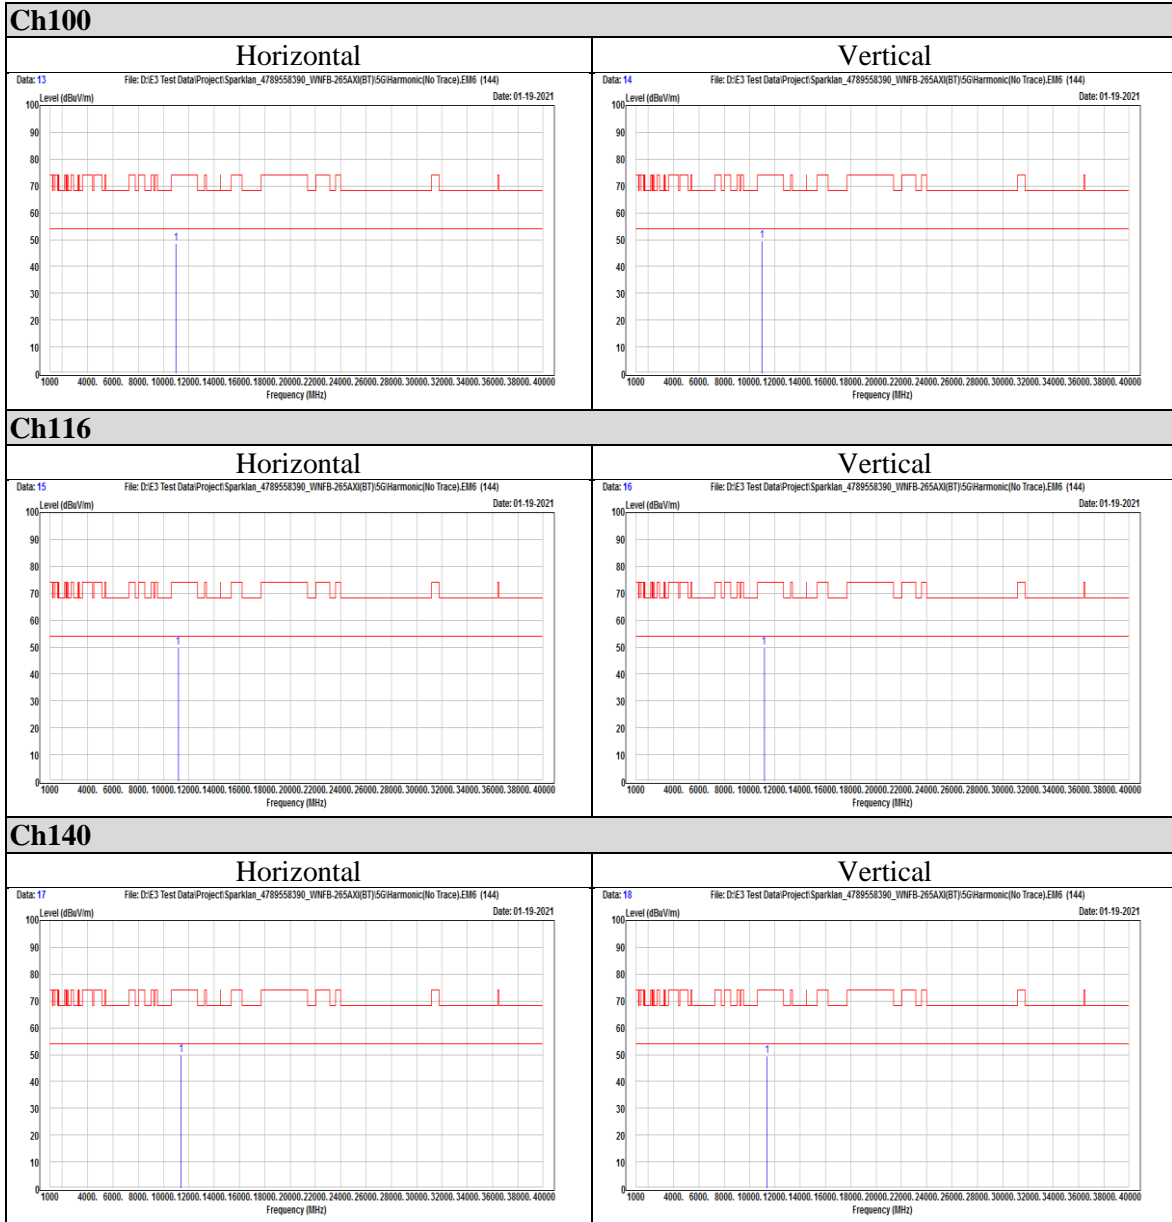

Telephone : +886-2-7737-3000

Facsimile (FAX) : +886-3-583-7948

Doc No: 17-EM-F0878 / 5.0

Appendix II Radiated Spurious Emission Measurement

Non-Beamforming mode

802.11a

802.11ax (HE20)

OFDM

OFDMA

802.11ax (HE40)

OFDM

OFDMA