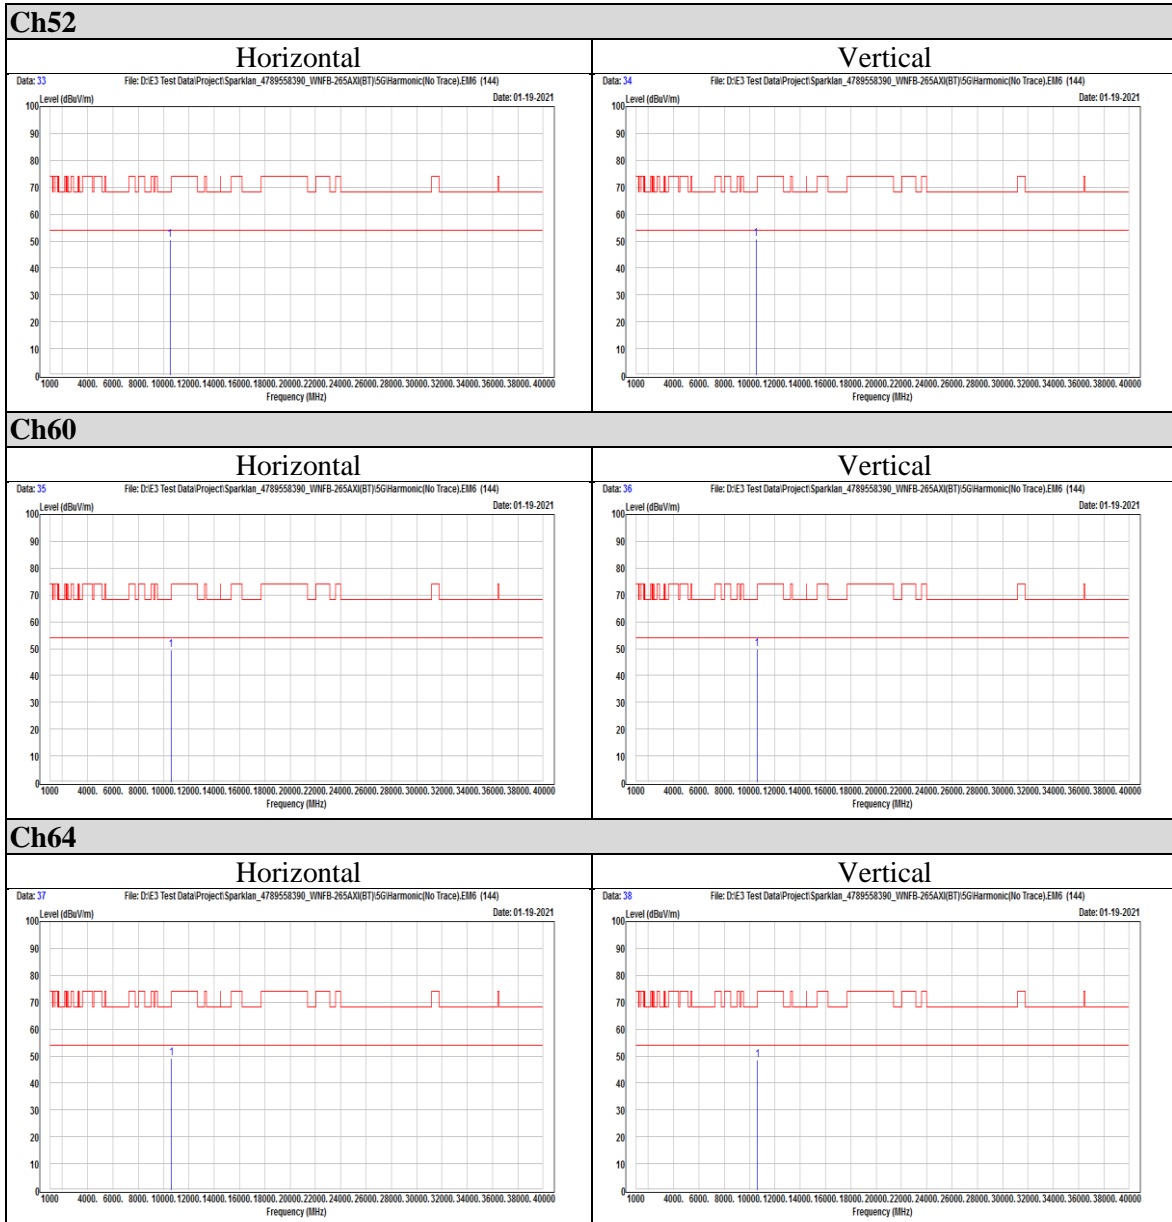

Telephone : +886-2-7737-3000

Facsimile (FAX) : +886-3-583-7948

Doc No: 17-EM-F0878 / 5.0

Appendix II Radiated Spurious Emission Measurement

Non-Beamforming mode

802.11a

802.11ax (HE20)

OFDM