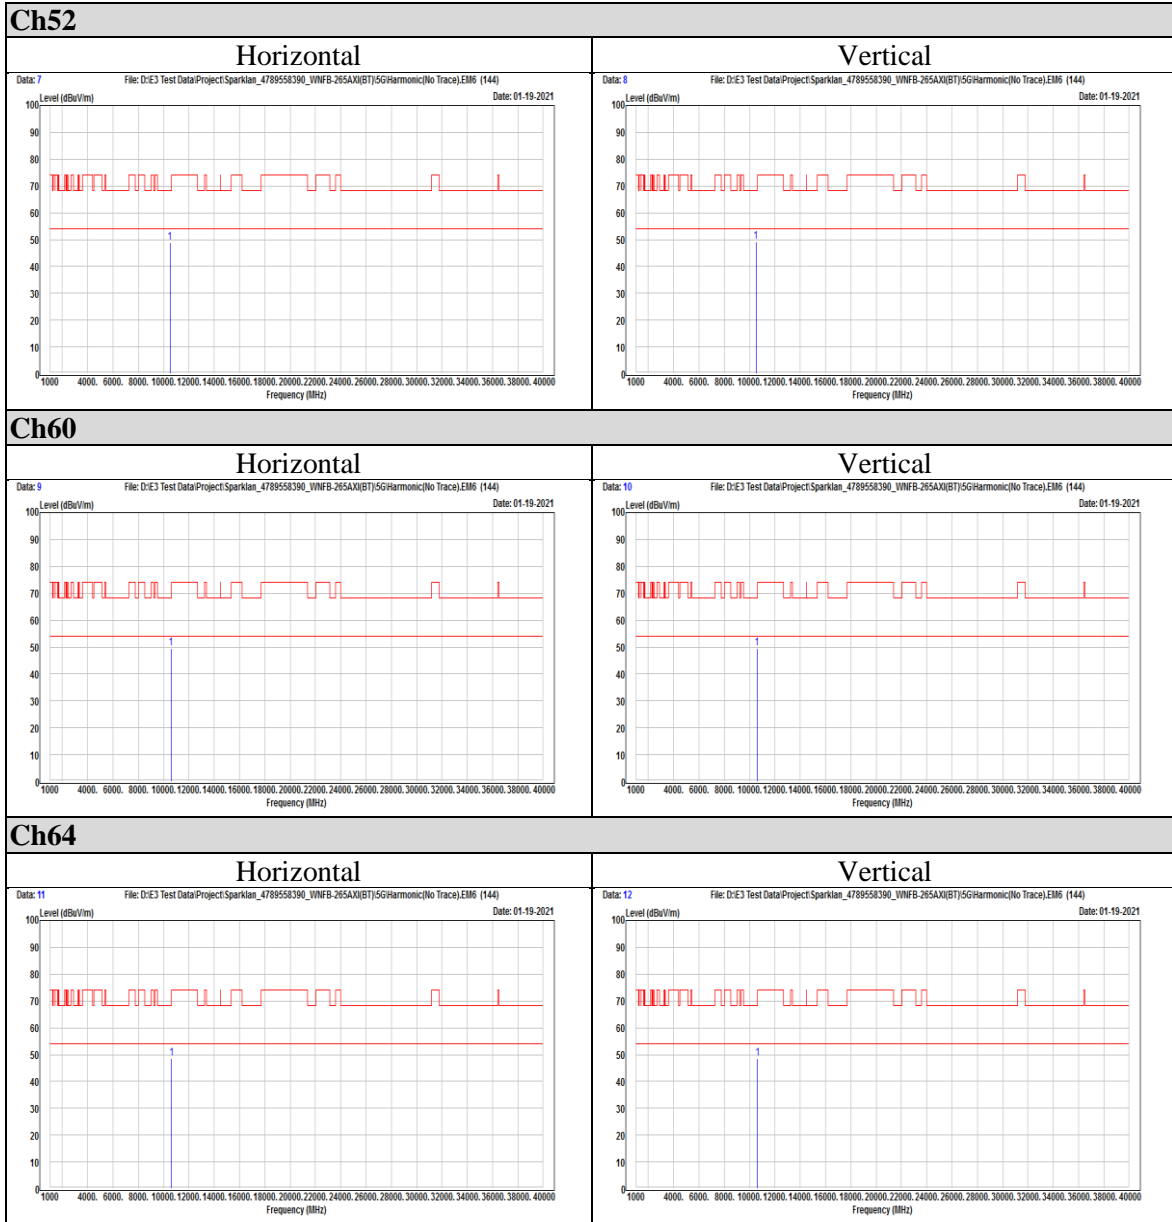

Telephone : +886-2-7737-3000

Facsimile (FAX) : +886-3-583-7948

Doc No: 17-EM-F0878 / 5.0

Appendix II Radiated Spurious Emission Measurement

Non-Beamforming mode

802.11a

802.11ax (HE20)

OFDM

OFDMA

802.11ax (HE40)

OFDM

OFDMA