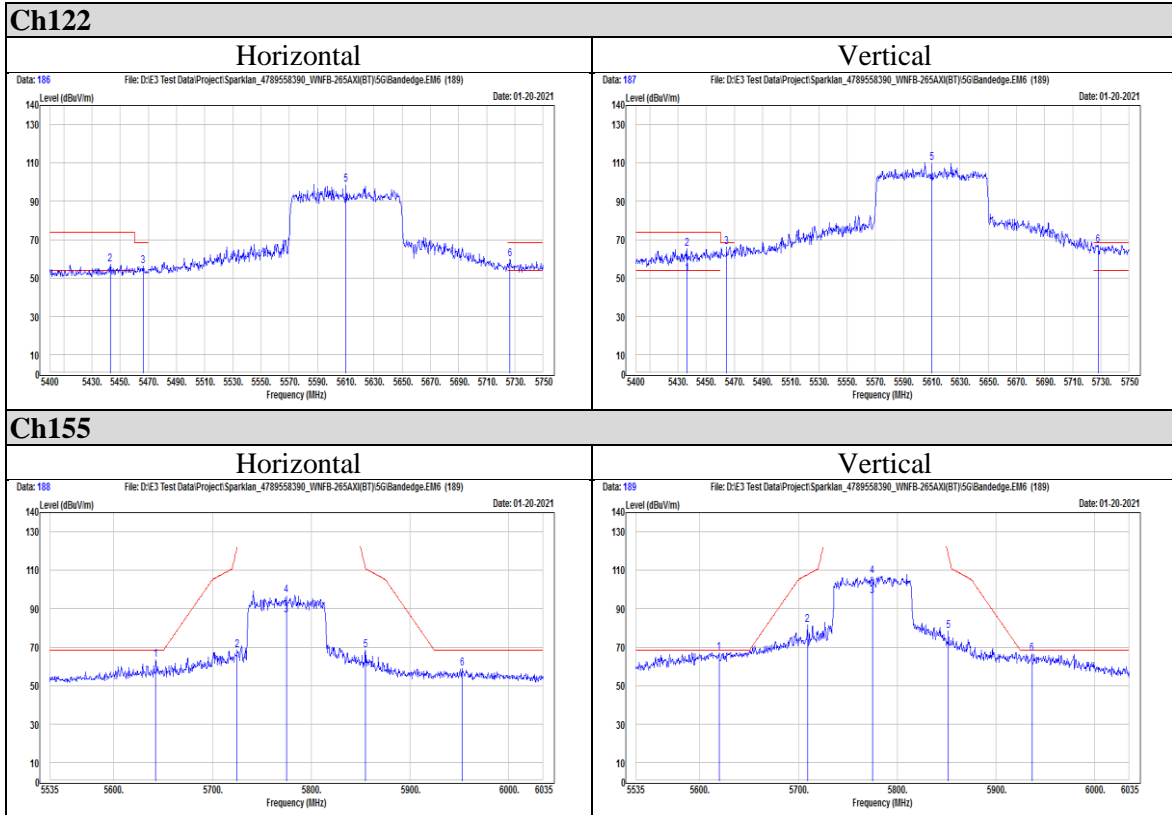

Underwriters Laboratories Taiwan Co., Ltd.

Building B and Building E, No. 372-7, Sec. 4, Zhongxing Rd., Zhudong Township, Hsinchu County, Taiwan

Telephone : +886-2-7737-3000

Facsimile (FAX) : +886-3-583-7948