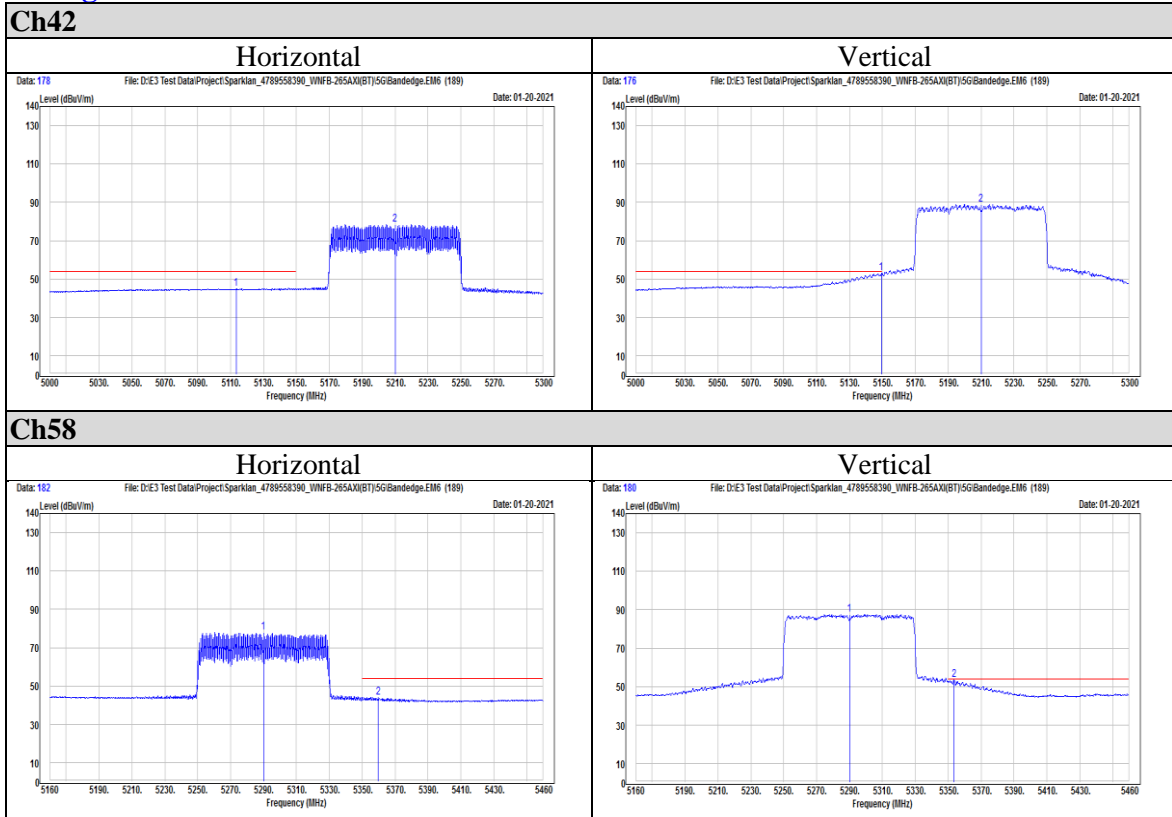

Average

Underwriters Laboratories Taiwan Co., Ltd.

Building B and Building E, No. 372-7, Sec. 4, Zhongxing Rd., Zhudong Township, Hsinchu County, Taiwan

Telephone : +886-2-7737-3000

Facsimile (FAX) : +886-3-583-7948