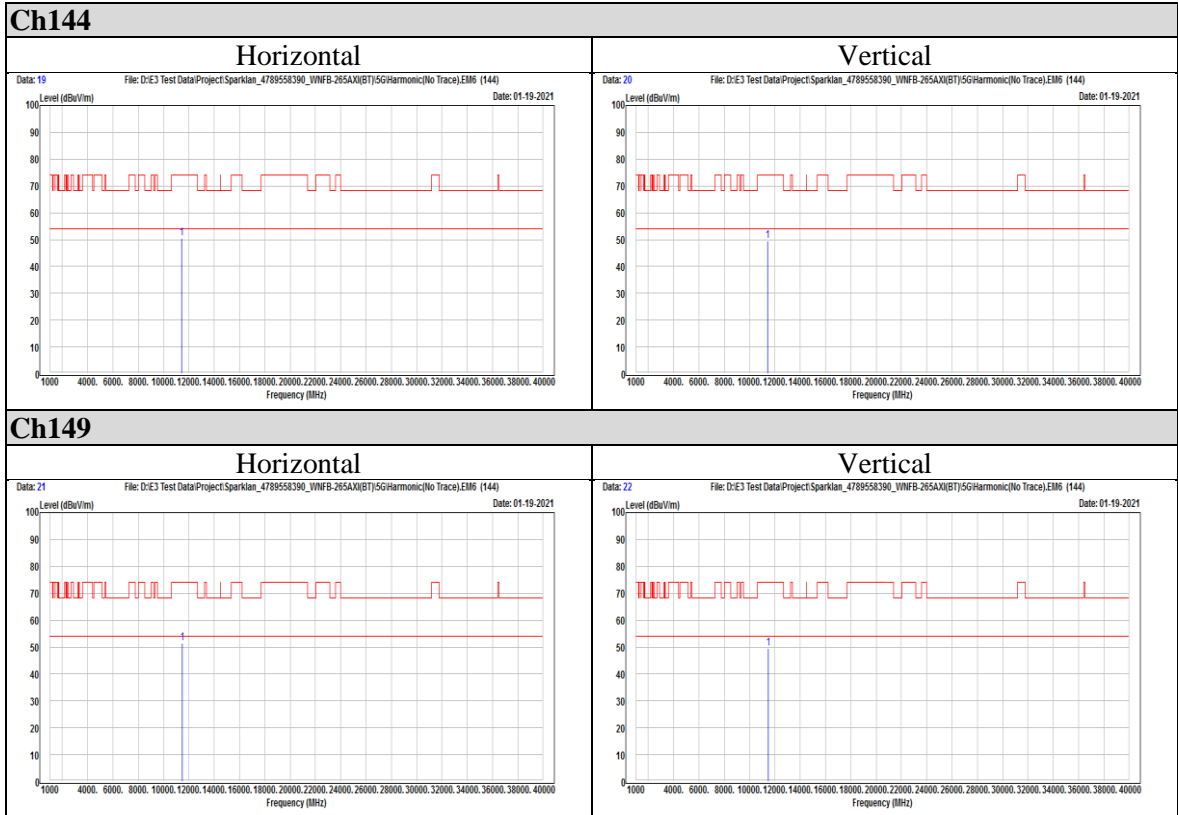

Telephone : +886-2-7737-3000

Facsimile (FAX) : +886-3-583-7948

Doc No: 17-EM-F0878 / 5.0

Appendix II Radiated Spurious Emission Measurement

Non-Beamforming mode

802.11a

802.11ax (HE20)

OFDM