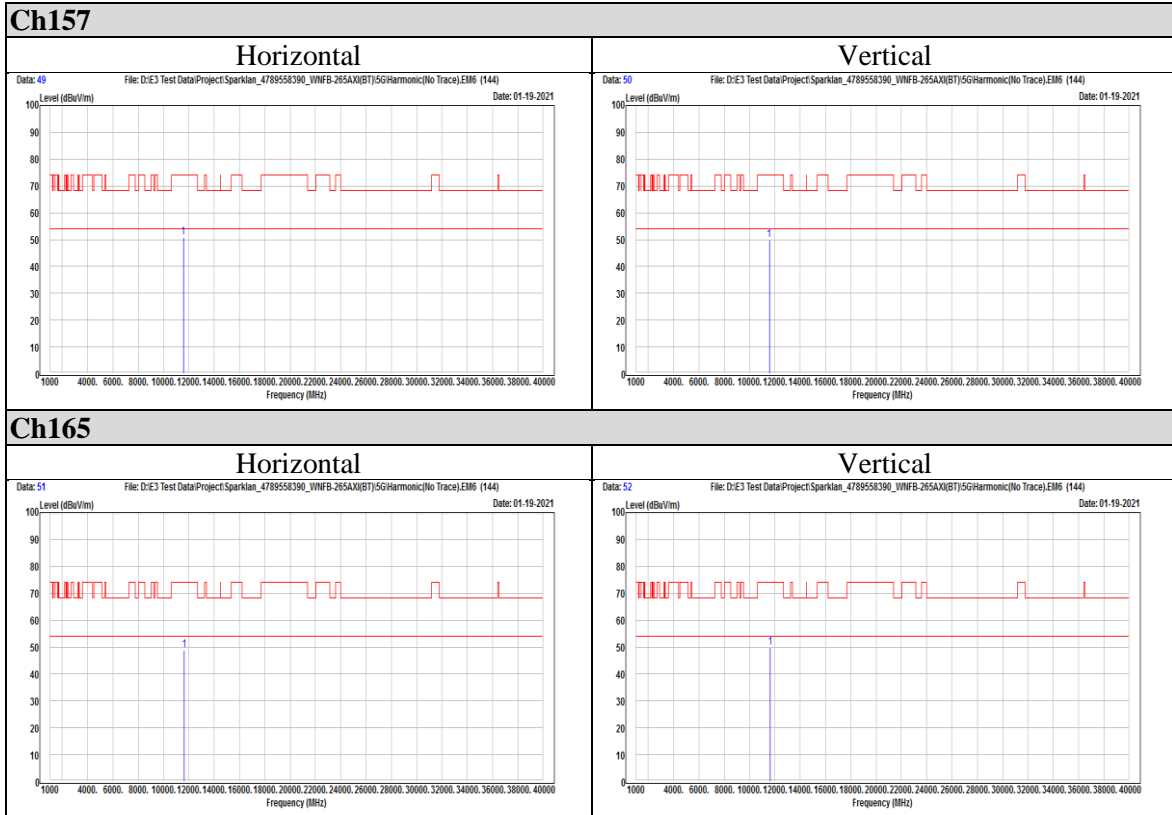

Telephone : +886-2-7737-3000

Facsimile (FAX) : +886-3-583-7948

Doc No: 17-EM-F0878 / 5.0

Appendix II Radiated Spurious Emission Measurement

Non-Beamforming mode

802.11a

802.11ax (HE20)

OFDM