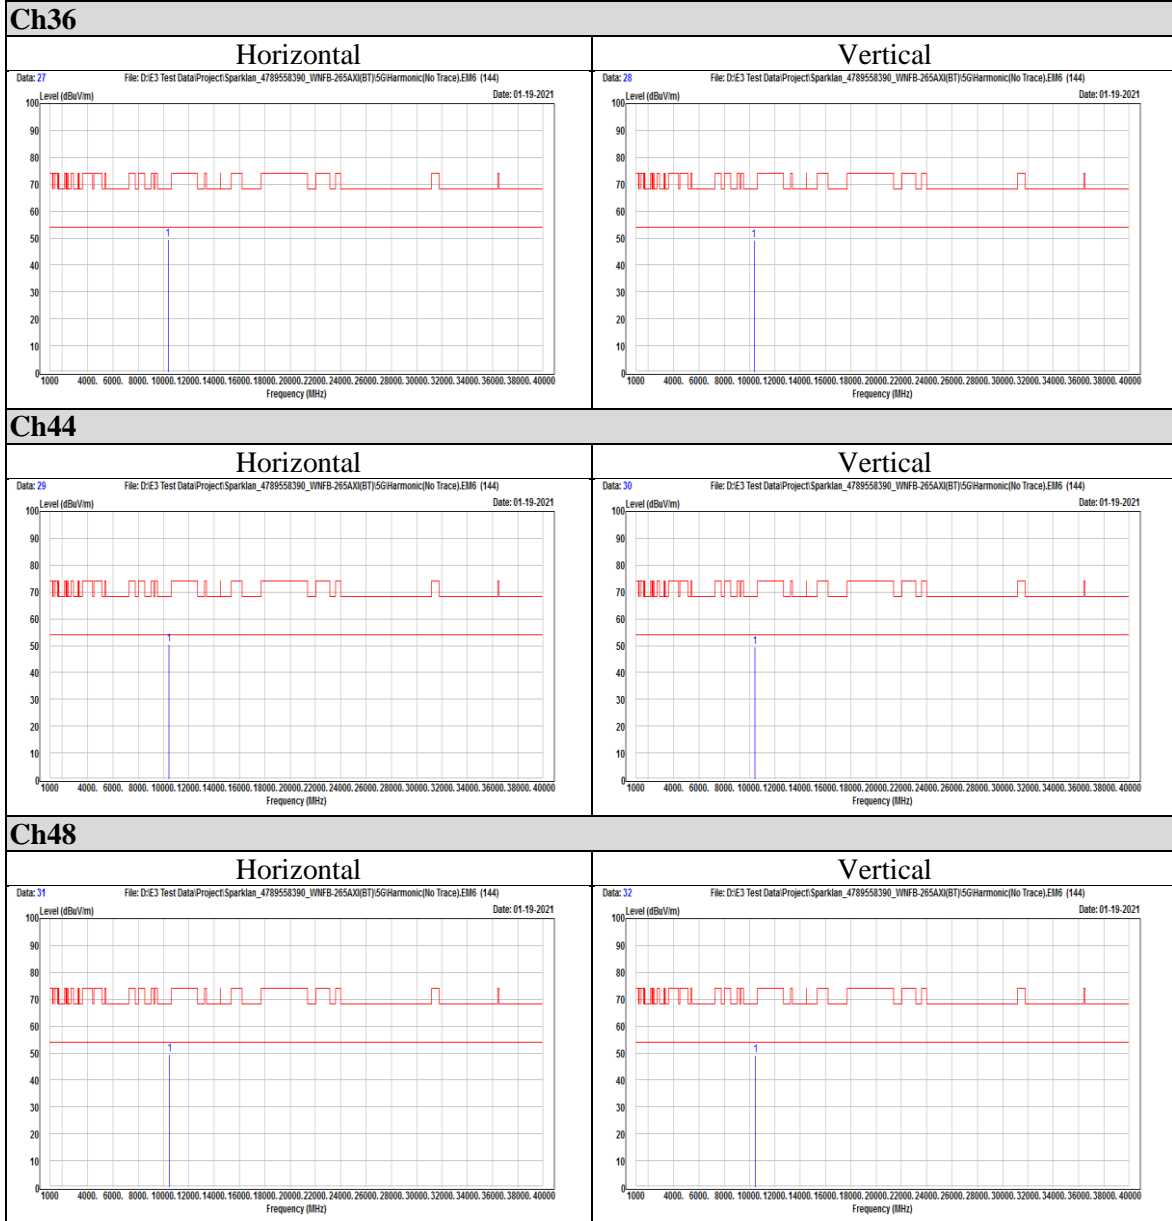

Telephone : +886-2-7737-3000

Facsimile (FAX) : +886-3-583-7948

Doc No: 17-EM-F0878 / 5.0

Appendix II Radiated Spurious Emission Measurement

Non-Beamforming mode

802.11a

802.11ax (HE20)

OFDM

OFDMA

802.11ax (HE40)

OFDM

OFDMA