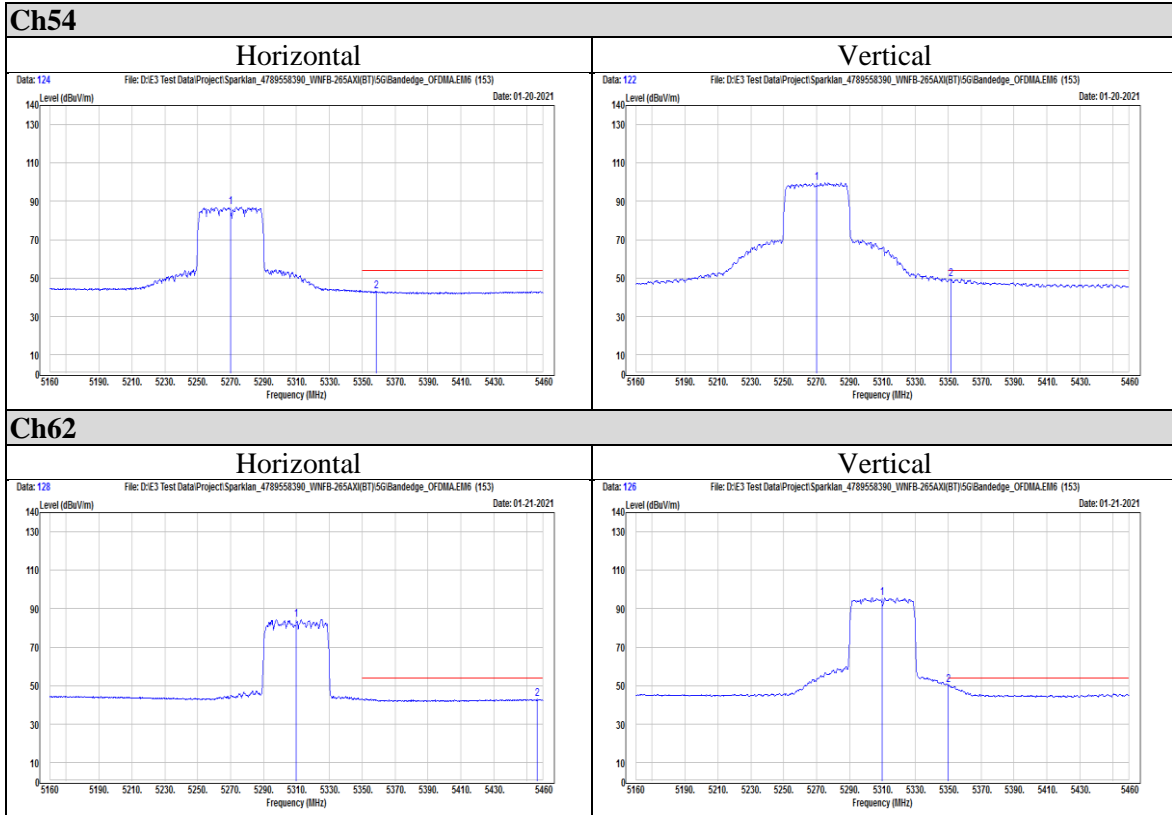

Underwriters Laboratories Taiwan Co., Ltd.

Building B and Building E, No. 372-7, Sec. 4, Zhongxing Rd., Zhudong Township, Hsinchu County, Taiwan

Telephone : +886-2-7737-3000

Facsimile (FAX) : +886-3-583-7948