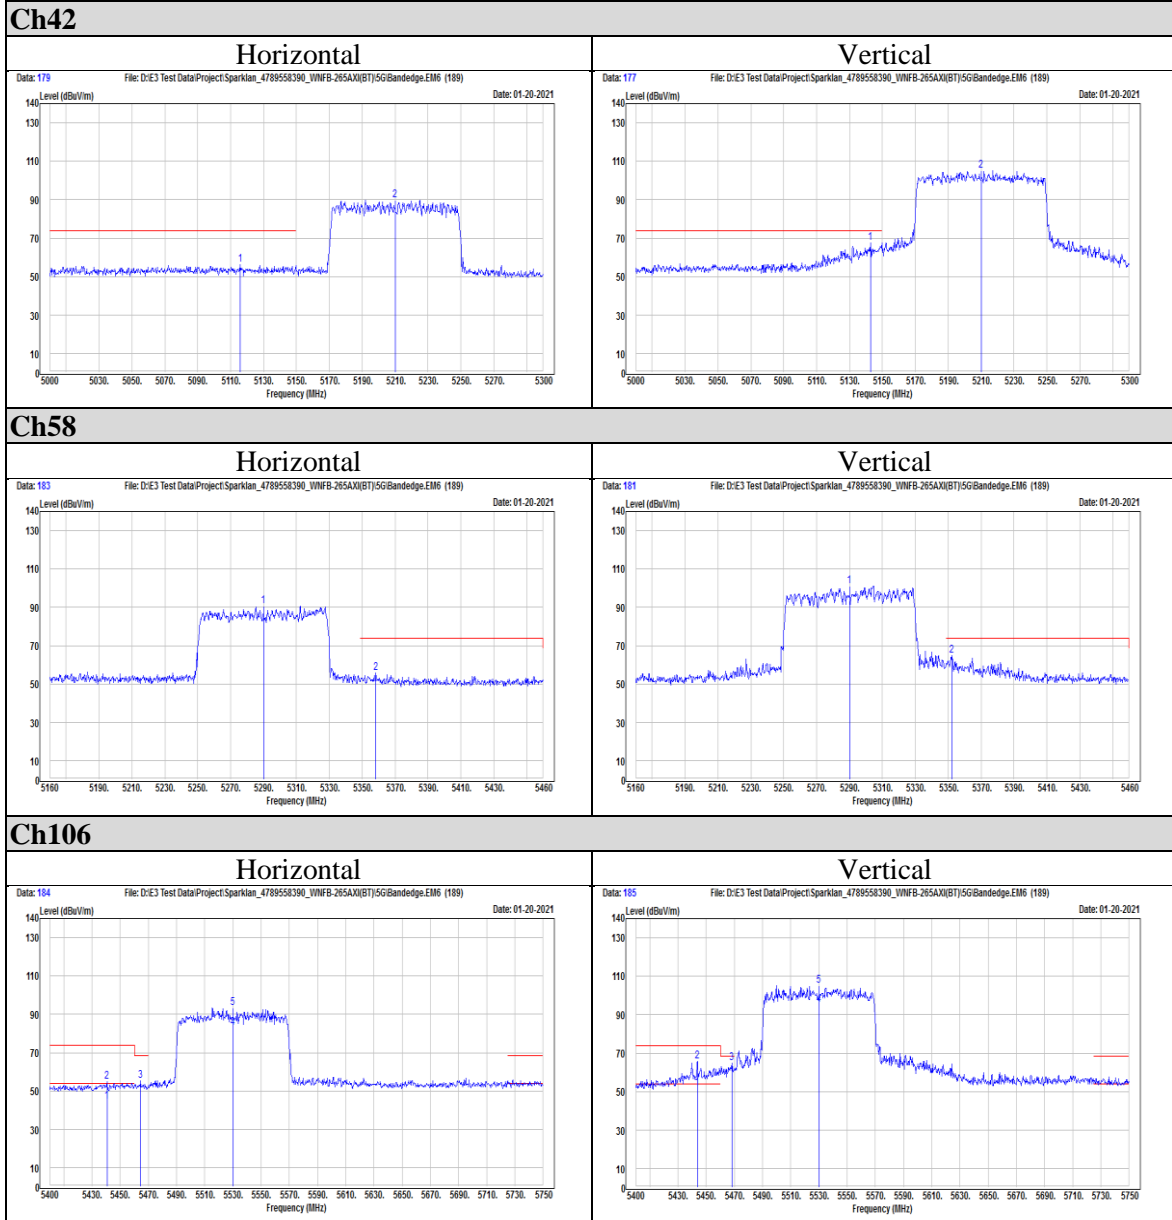

802.11ax (HE80)

OFDM Peak