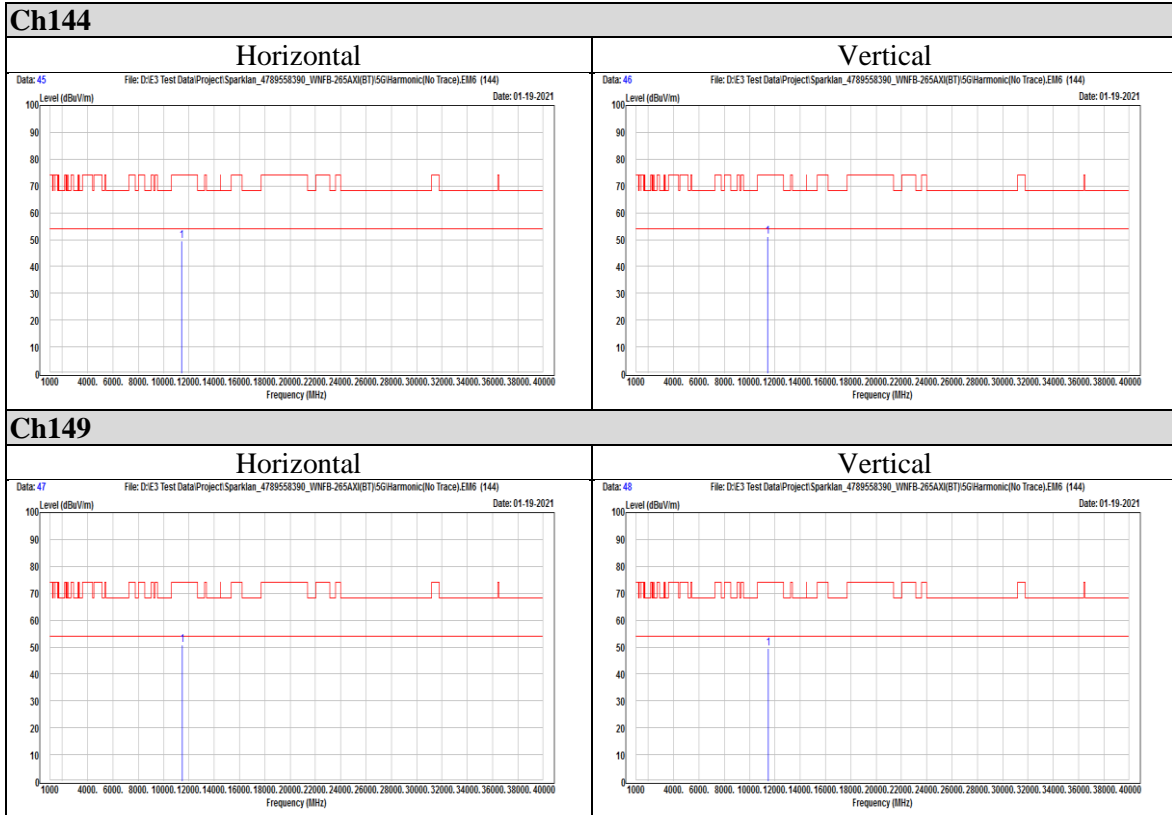

Telephone : +886-2-7737-3000

Facsimile (FAX) : +886-3-583-7948

Doc No: 17-EM-F0878 / 5.0

Appendix II Radiated Spurious Emission Measurement

Non-Beamforming mode

802.11a

802.11ax (HE20)

OFDM