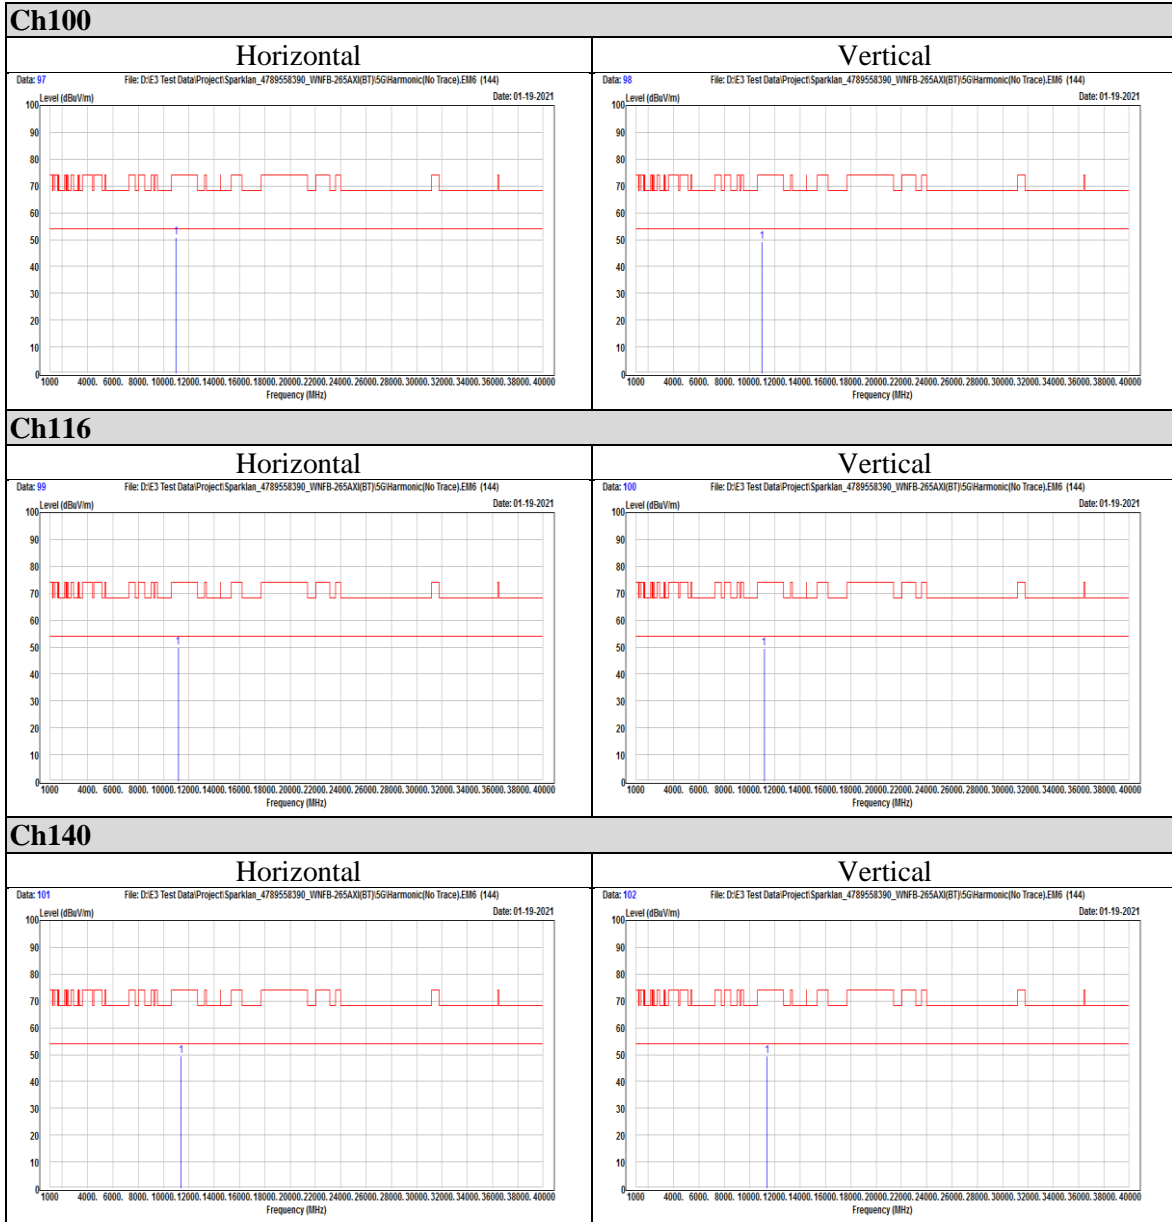

Telephone : +886-2-7737-3000

Facsimile (FAX) : +886-3-583-7948

Doc No: 17-EM-F0878 / 5.0

Appendix II Radiated Spurious Emission Measurement

Non-Beamforming mode

802.11a

802.11ax (HE20)

OFDM

OFDMA

802.11ax (HE40)

OFDM

OFDMA