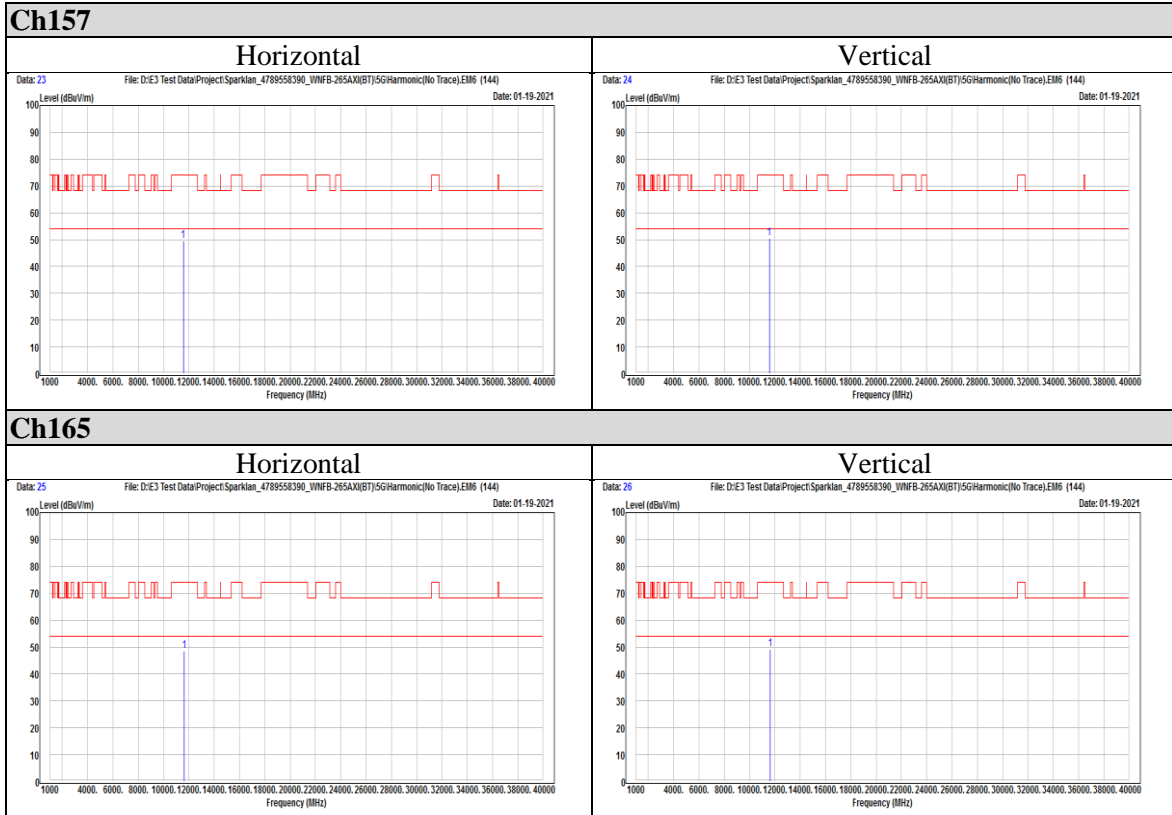

Telephone : +886-2-7737-3000

Facsimile (FAX) : +886-3-583-7948

Doc No: 17-EM-F0878 / 5.0

Appendix II Radiated Spurious Emission Measurement

Non-Beamforming mode

802.11a

802.11ax (HE20)

OFDM