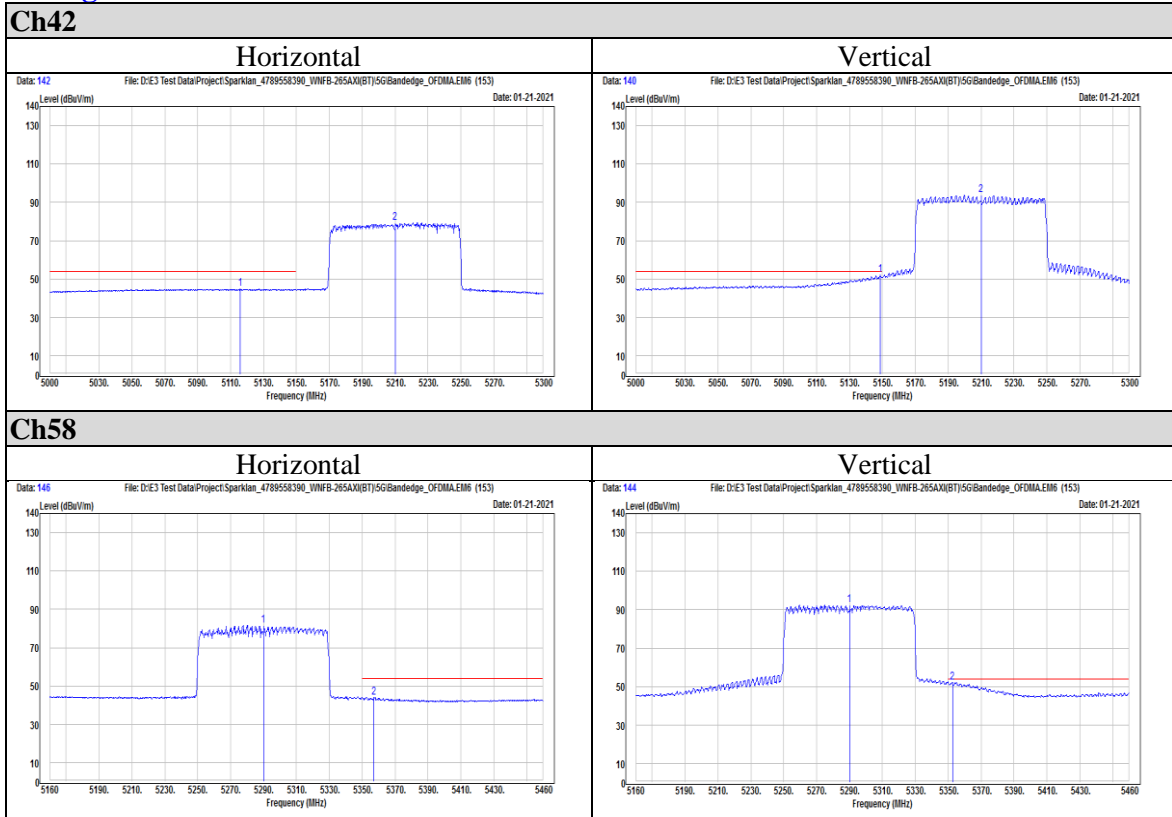

Average

Underwriters Laboratories Taiwan Co., Ltd.

Building B and Building E, No. 372-7, Sec. 4, Zhongxing Rd., Zhudong Township, Hsinchu County, Taiwan

Telephone : +886-2-7737-3000

Facsimile (FAX) : +886-3-583-7948

Doc No: 17-EM-F0878 / 5.0