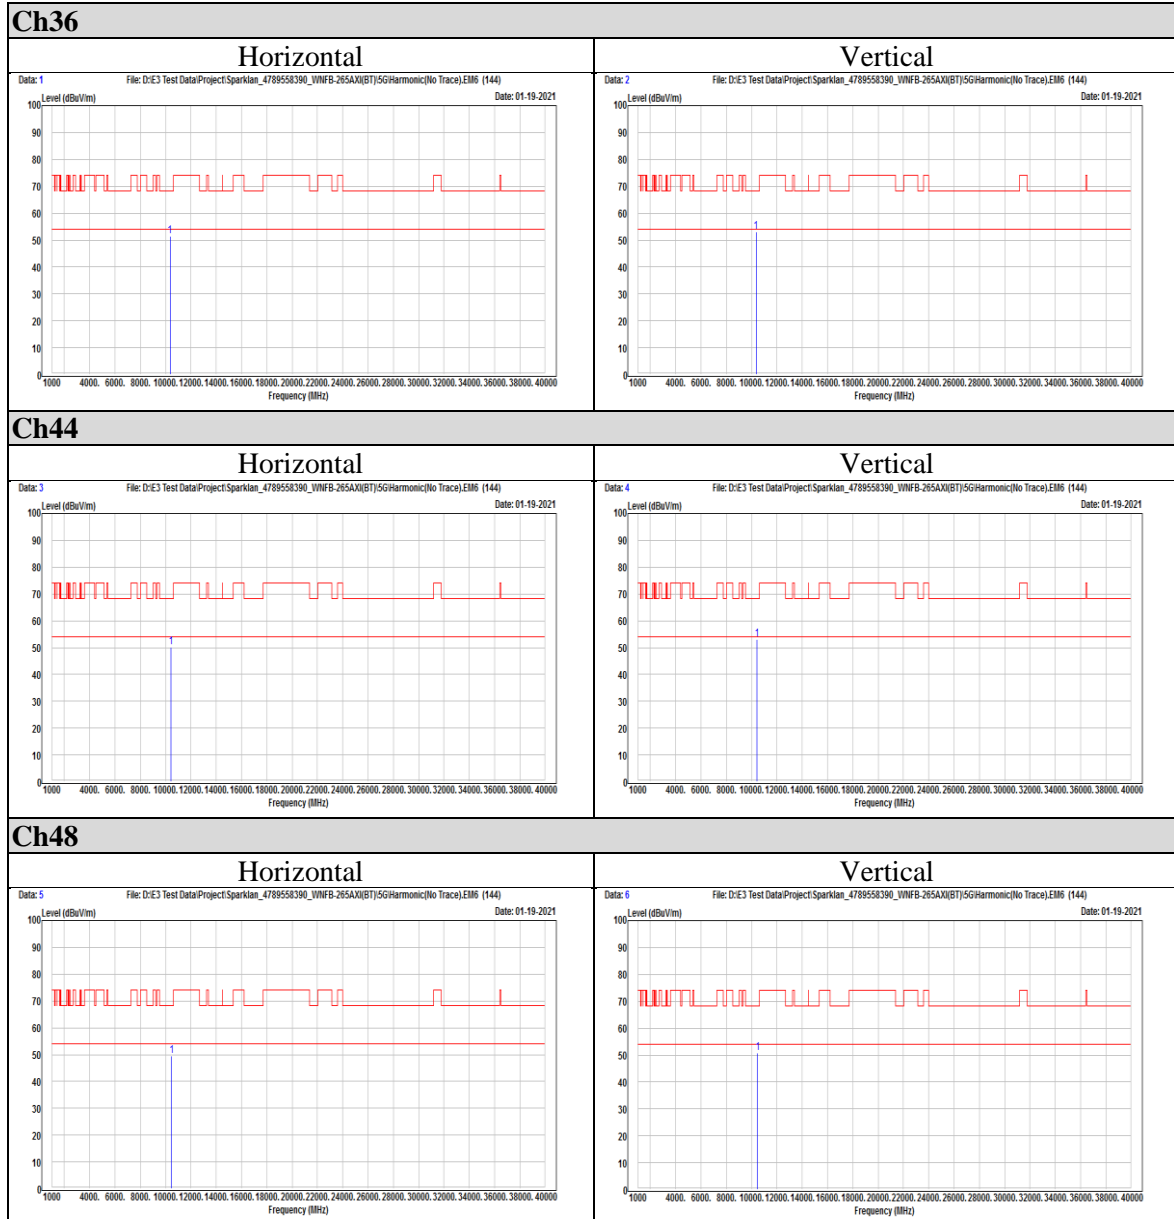

Telephone : +886-2-7737-3000

Facsimile (FAX) : +886-3-583-7948

Doc No: 17-EM-F0878 / 5.0

Appendix II Radiated Spurious Emission Measurement

Non-Beamforming mode

802.11a

802.11ax (HE20)

OFDM