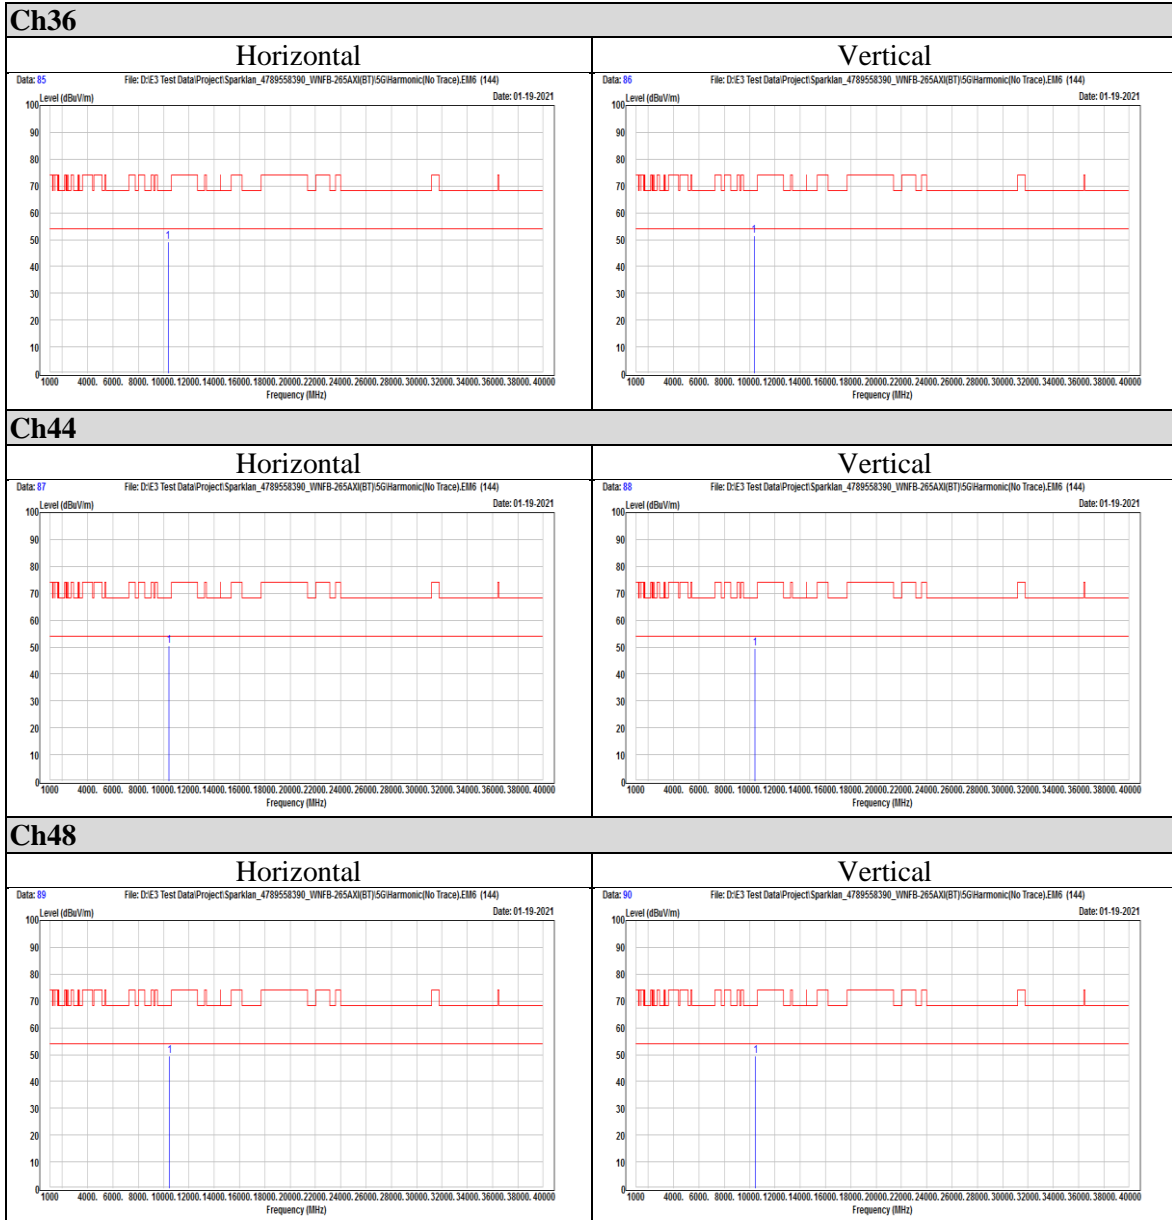

Telephone : +886-2-7737-3000

Facsimile (FAX) : +886-3-583-7948

Doc No: 17-EM-F0878 / 5.0

Appendix II Radiated Spurious Emission Measurement

Non-Beamforming mode

802.11a

802.11ax (HE20)

OFDM

OFDMA

802.11ax (HE40)

OFDM

OFDMA