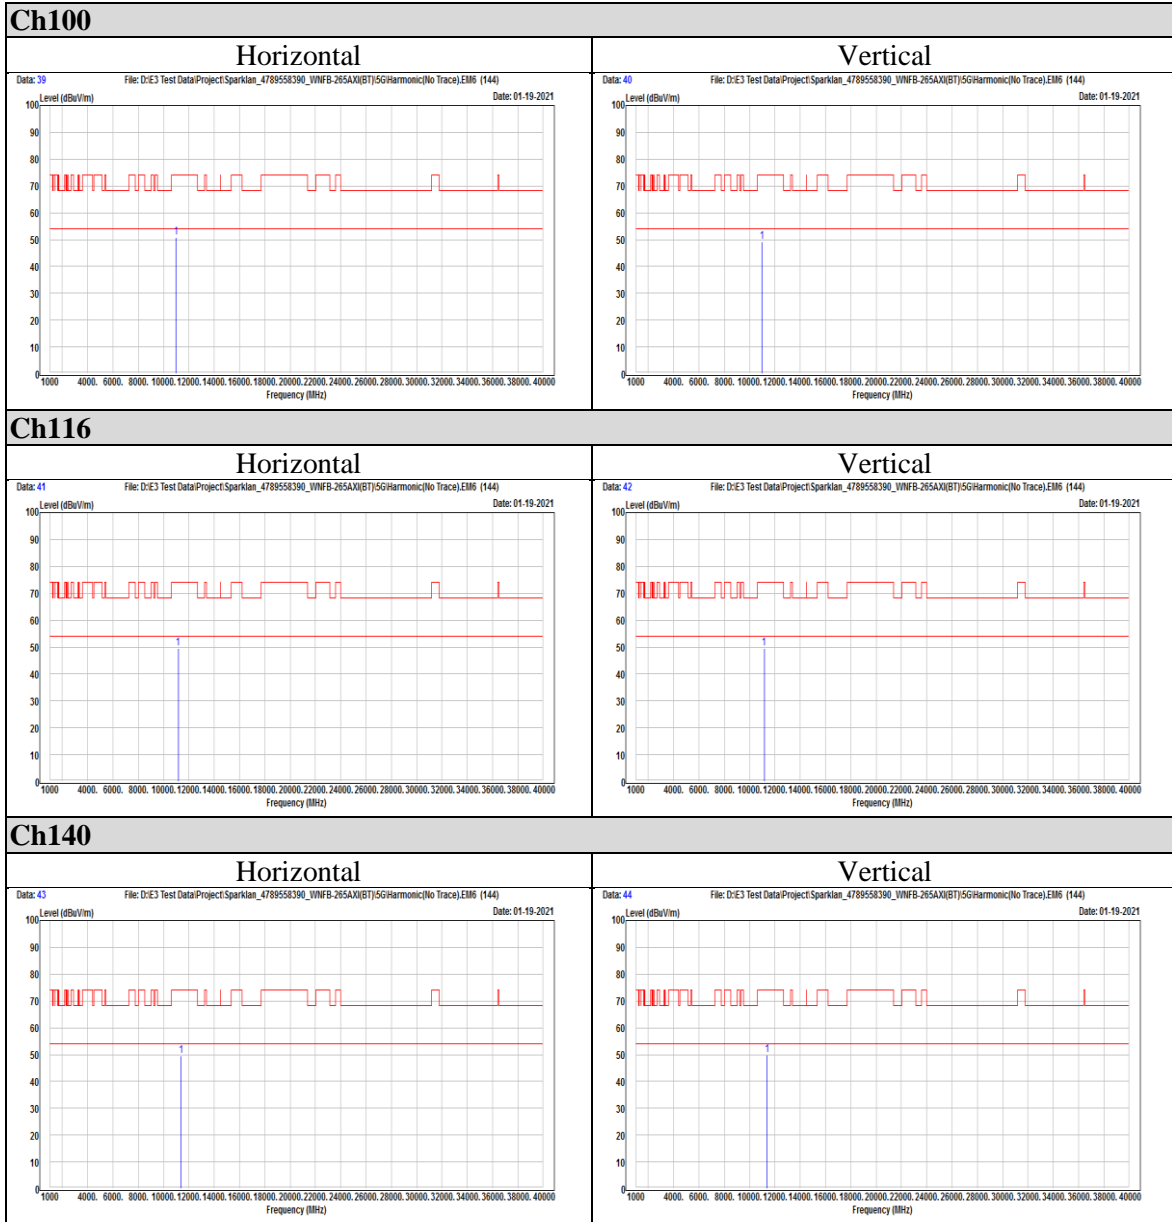

Telephone : +886-2-7737-3000

Facsimile (FAX) : +886-3-583-7948

Doc No: 17-EM-F0878 / 5.0

Appendix II Radiated Spurious Emission Measurement

Non-Beamforming mode

802.11a

802.11ax (HE20)

OFDM

OFDMA

802.11ax (HE40)

OFDM

OFDMA