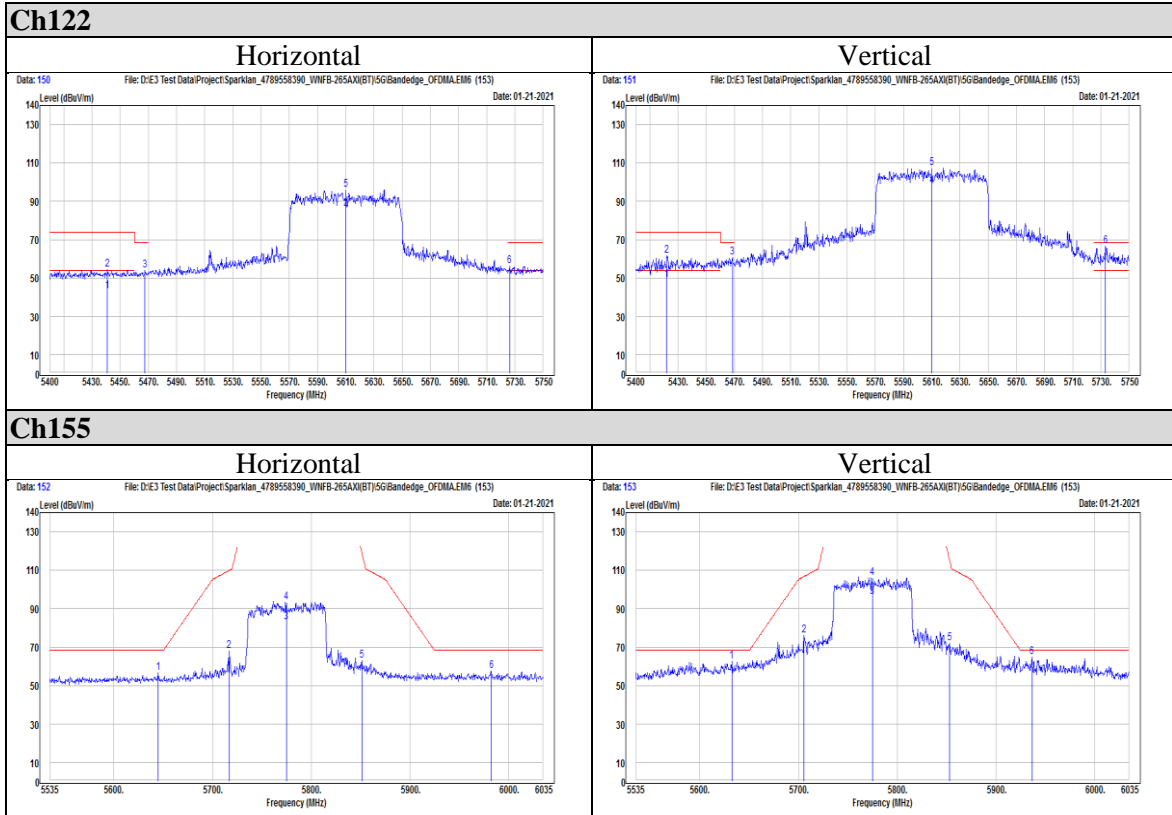

Underwriters Laboratories Taiwan Co., Ltd.

Building B and Building E, No. 372-7, Sec. 4, Zhongxing Rd., Zhudong Township, Hsinchu County, Taiwan

Telephone : +886-2-7737-3000

Facsimile (FAX) : +886-3-583-7948