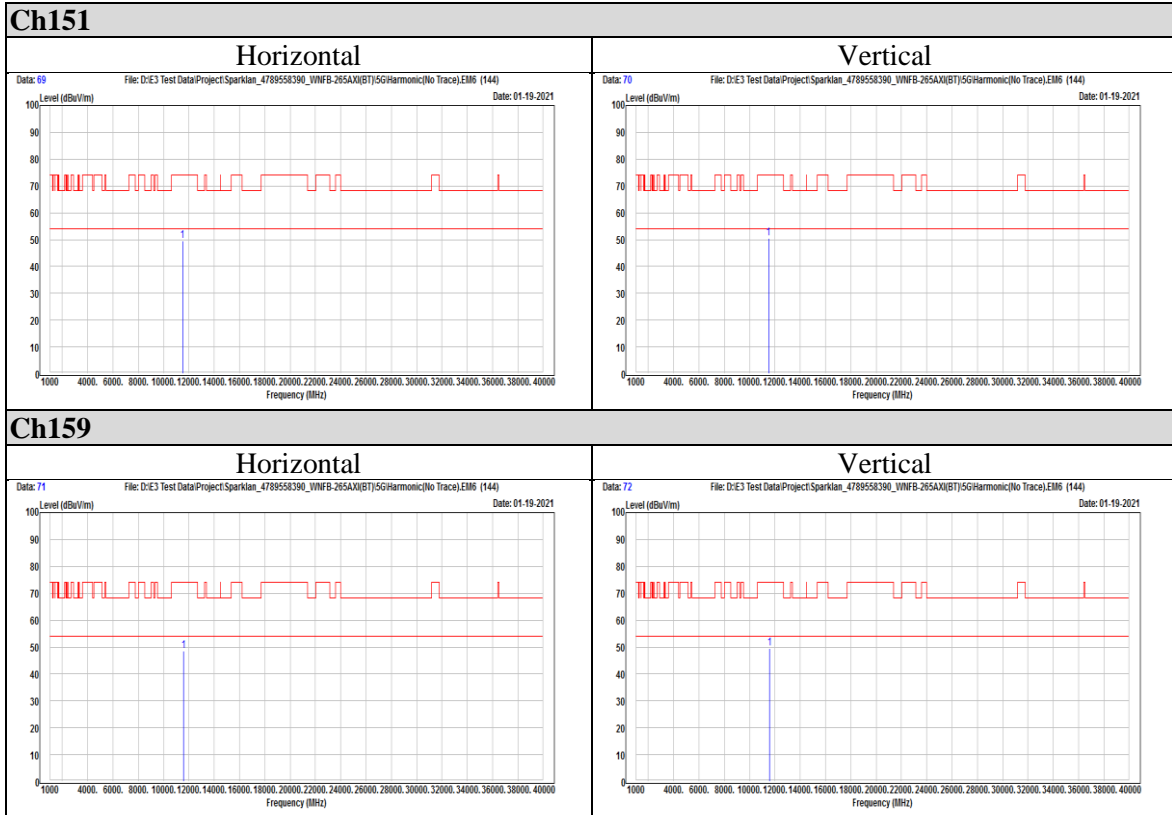

Telephone : +886-2-7737-3000

Facsimile (FAX) : +886-3-583-7948

Doc No: 17-EM-F0878 / 5.0

Appendix II Radiated Spurious Emission Measurement

Non-Beamforming mode

802.11a

802.11ax (HE20)

OFDM

OFDMA

802.11ax (HE40)

OFDM

OFDMA