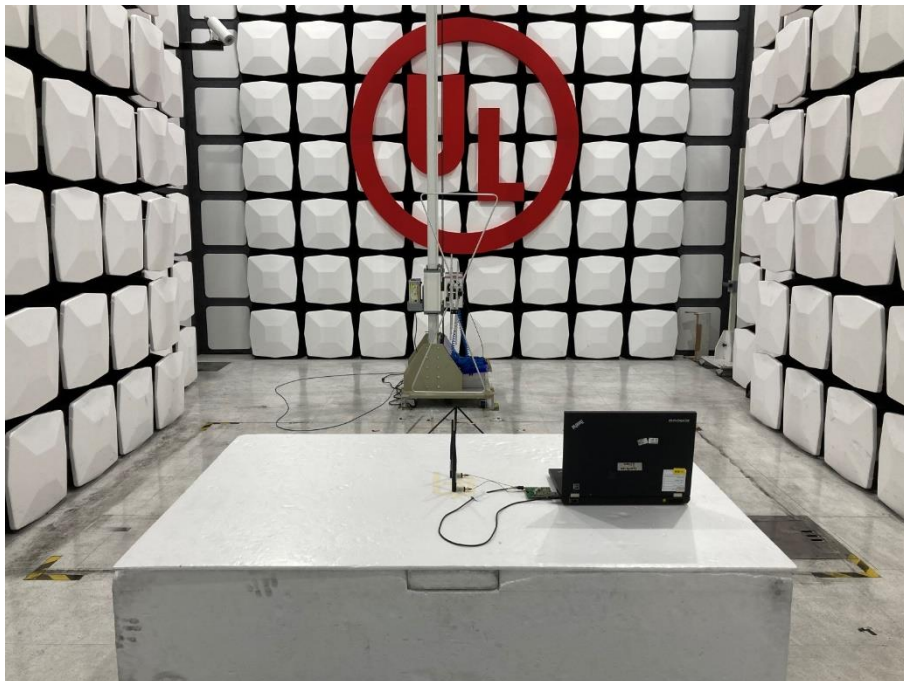

30 MHz ~ 1 GHz

Underwriters Laboratories Taiwan Co., Ltd.

Building B and Building E, No. 372-7, Sec. 4, Zhongxing Rd., Zhudong Township, Hsinchu County, Taiwan

Telephone :+886-2-7737-3000

Facsimile (FAX) :+886-3-583-7948