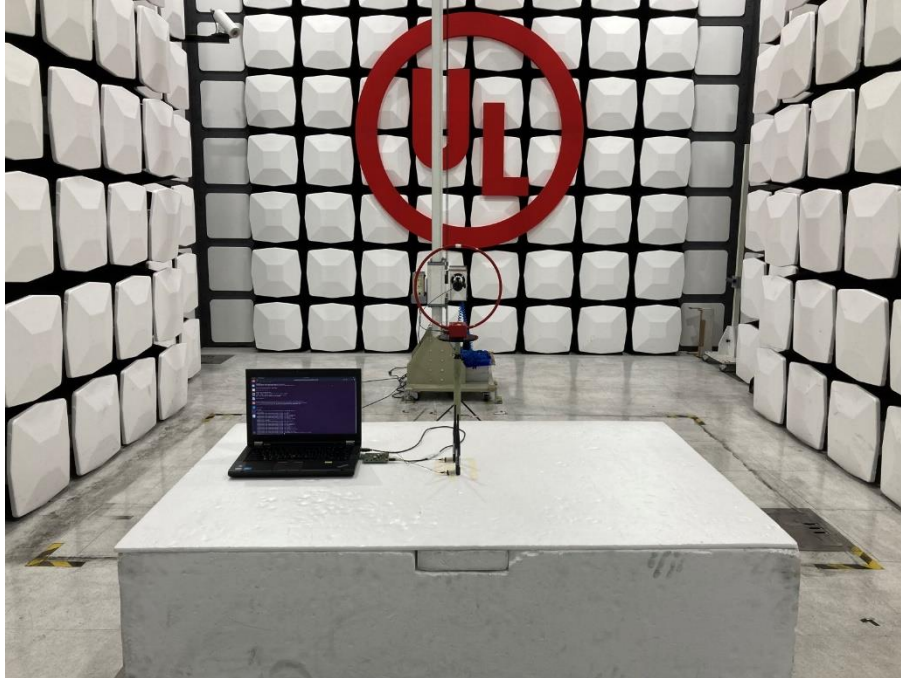

9 kHz ~ 30 MHz

Underwriters Laboratories Taiwan Co., Ltd.

Building B and Building E, No. 372-7, Sec. 4, Zhongxing Rd., Zhudong Township, Hsinchu County, Taiwan

Telephone :+886-2-7737-3000

Facsimile (FAX) :+886-3-583-7948