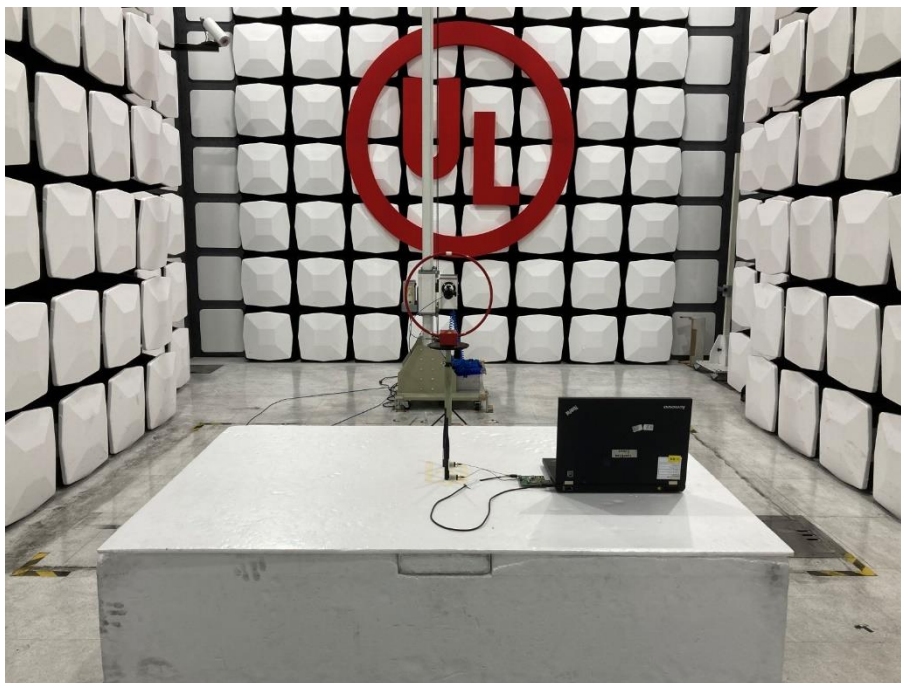

9 kHz ~ 30 MHz

Underwriters Laboratories Taiwan Co., Ltd.

Building B and Building E, No. 372-7, Sec. 4, Zhongxing Rd., Zhudong Township, Hsinchu County, Taiwan

Telephone :+886-2-7737-3000

Facsimile (FAX) :+886-3-583-7948