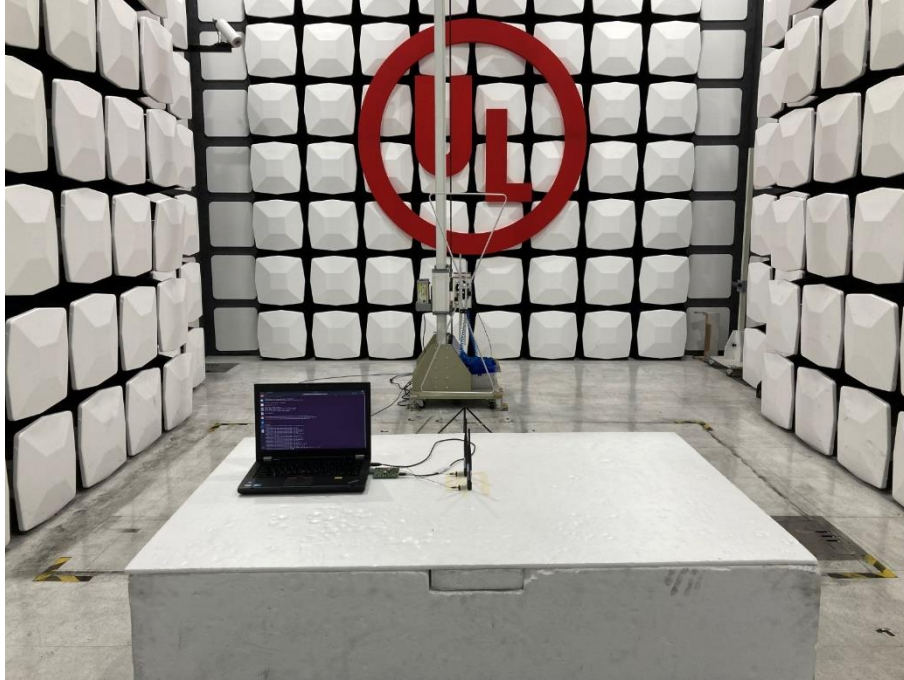

30 MHz ~ 1 GHz

Underwriters Laboratories Taiwan Co., Ltd.

Building B and Building E, No. 372-7, Sec. 4, Zhongxing Rd., Zhudong Township, Hsinchu County, Taiwan

Telephone :+886-2-7737-3000

Facsimile (FAX) :+886-3-583-7948