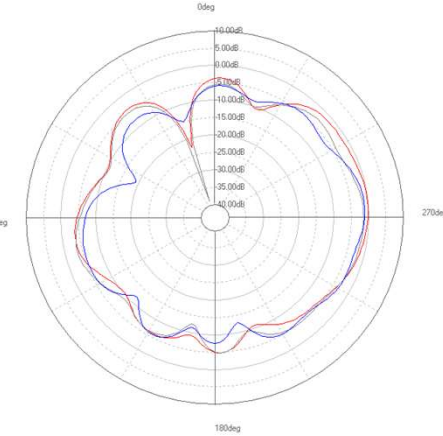

Antenna Spec WiFi 6E

Left P/N :103DG00000140
Ant. Type (Dipole)

Electrical specification

Specification				
Frequency	2400~2500MHz	5150~5875MHz	5925~6525 MHz	6525~7125 MHz
Polarization	Linear, Vertical			
Peak Gain	4.8 dBi max.	5.0 dBi max.	4.2 dBi max.	4.1 dBi max.
VSWR	<2.0 typ.			
Impedance	50 Ohms			
Connector	I-PEX MHF 4L Plug			

Environmental & Mechanical Characteristics

Temperature	-40°C to +85°C
Humidity	95%@25°C

VSWR

Antenna Pattern WiFi 6E Left
P/N : 103DG00000140

XY-plane

YZ-plane

ZX-plane

- Legend
- 2400.00(MHz)
 - 2450.00(MHz)
 - 2500.00(MHz)