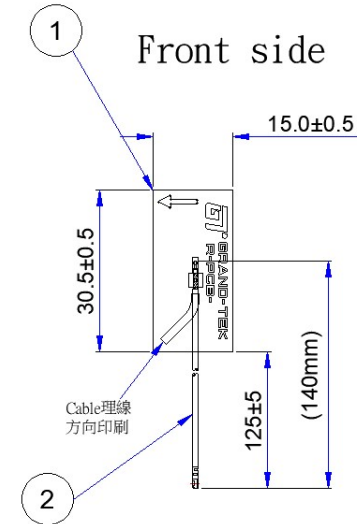

Antenna Spec WiFi 6E

Left P/N :103DG00000140
Ant. Type (Dipole)

Electrical specification

Specification				
Frequency	2400~2500MHz	5150~5875MHz	5925~6525 MHz	6525~7125 MHz
Polarization	Linear, Vertical			
Peak Gain	4.8 dBi max.	5.0 dBi max.	4.2 dBi max.	4.1 dBi max.
VSWR	<2.0 typ.			
Impedance	50 Ohms			
Connector	I-PEX MHF 4L Plug