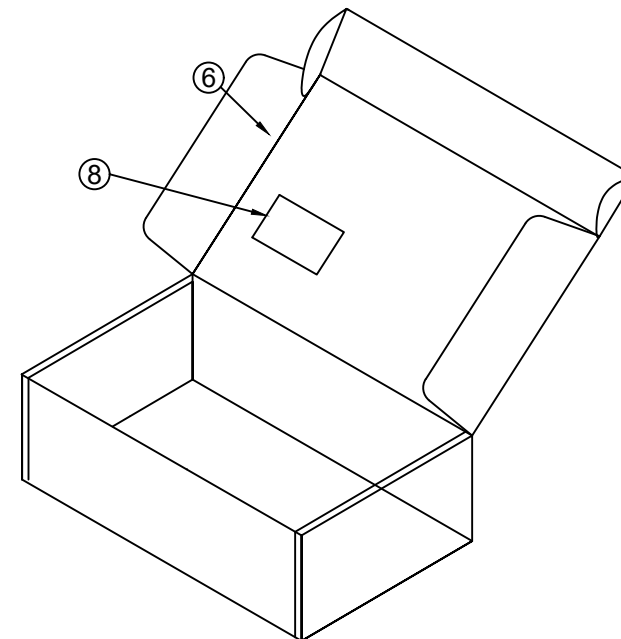

REACH
RoHS

UNLESS OTHERWISE SPECIFIED TOLERANCE : X.X ±0.3 X.XX ±0.15		ANGLES : ±5° DO NOT SCALE DRAWING		 榮昌科技股份有限公司 GRAND-TEK TECHNOLOGY CO., LTD.	
Designed BY	Jason_Hsu	TITLE Antenna,WiFi 6E ,MHF 4L,OD1.37,Blue ,L=140mm			G0183A
DRAWN BY	gallon-chen	SIZE A4	UNIT mm	PART NO. -	REV.
CHECKED BY	Eric	SCALE NA	THIRD ANGLE PROJECTION		PAGE 1 OF 4
APPROVED BY	Mark	ITEM NO. 103DG00000140			DATE 2022-08-03
Type No.					

ITEM	QTY	U/M	DESCRIPTION
3	1	EA	I-PEX MHF 4L,Plug,For Φ1.37
2	1	EA	1.37 CABLE,TIN PLATING,Cable Color: Blue
1	1	EA	WiFi 6E,PCB,Size: 30.5x15.0 mm

10PCS裝入4*6" PE袋

20小袋裝入11*13" PE袋，反折用透明膠帶固定

⑧ 內盒LABEL SIZE:80*60mm