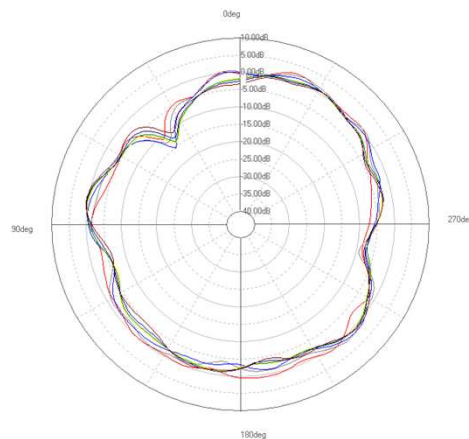

Antenna Pattern WiFi 6E Left
P/N : 103DG00000140

XY-plane

All rights reserved by GTT under NDA agreements