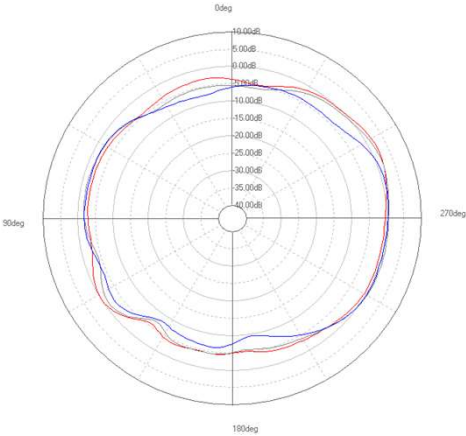

Antenna Spec WiFi 6E

Left P/N :103DG00000140
Ant. Type (Dipole)

Electrical specification

Specification				
Frequency	2400~2500MHz	5150~5875MHz	5925~6525 MHz	6525~7125 MHz
Polarization	Linear, Vertical			
Peak Gain	4.8 dBi max.	5.0 dBi max.	4.2 dBi max.	4.1 dBi max.
VSWR	<2.0 typ.			
Impedance	50 Ohms			
Connector	I-PEX MHF 4L Plug			

Environmental & Mechanical Characteristics

Temperature	-40°C to +85°C
Humidity	95%@25°C

VSWR

Antenna Pattern WiFi 6E Left
P/N : 103DG00000140

XY-plane

YZ-plane

ZX-plane

- Legend
- 2400.00(MHz)
 - 2450.00(MHz)
 - 2500.00(MHz)

- Legend
- 5150.00(MHz)
 - 5250.00(MHz)
 - 5350.00(MHz)
 - 5475.00(MHz)
 - 5500.00(MHz)
 - 5600.00(MHz)
 - 5725.00(MHz)
 - 5750.00(MHz)
 - 5825.00(MHz)
 - 5850.00(MHz)

All rights reserved by GTT under NDA agreements