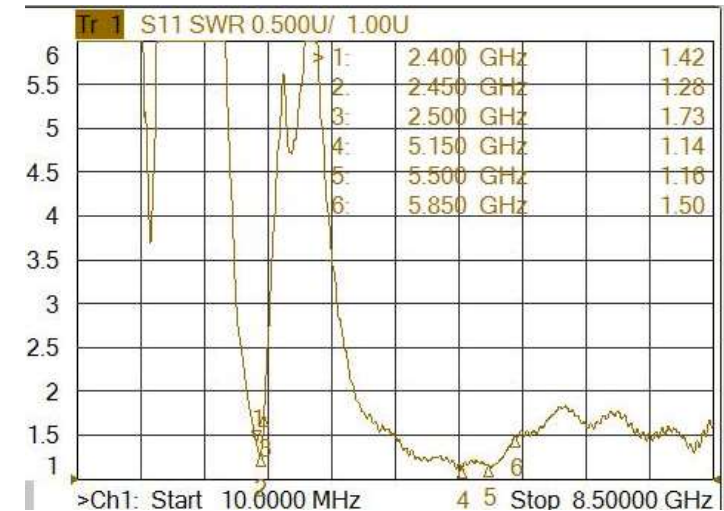

Antenna Spec WiFi 6E

Left P/N :103DG00000140
Ant. Type (Dipole)

Electrical specification

Specification				
Frequency	2400~2500MHz	5150~5875MHz	5925~6525 MHz	6525~7125 MHz
Polarization	Linear, Vertical			
Peak Gain	4.8 dBi max.	5.0 dBi max.	4.2 dBi max.	4.1 dBi max.
VSWR	<2.0 typ.			
Impedance	50 Ohms			
Connector	I-PEX MHF 4L Plug			

Environmental & Mechanical Characteristics

Temperature	-40°C to +85°C
Humidity	95%@25°C

VSWR

Antenna Pattern WiFi 6E Left
P/N : 103DG00000140

XY-plane

YZ-plane

ZX-plane

- Legend
- 2400.00(MHz)
 - 2450.00(MHz)
 - 2500.00(MHz)