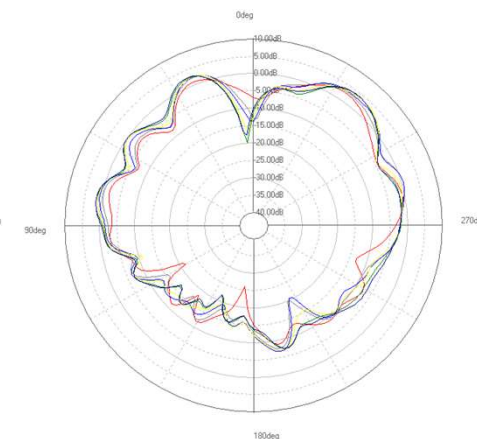

Antenna Pattern WiFi 6E Left
P/N : 103DG00000140

XY-plane

YZ-plane

All rights reserved by GTT under NDA agreements