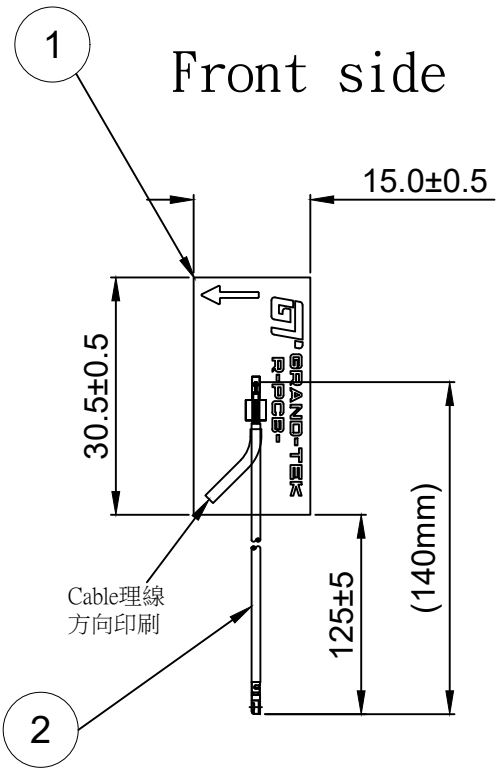

Specification				
Frequency	2400~2500MHz	5150~5875MHz	5925~6525 MHz	6525~7125 MHz
Polarization	Linear, Vertical			
Peak Gain	4.8 dBi max.	5.0 dBi max.	4.2 dBi max.	4.1 dBi max.
VSWR	<2.0 typ.			
Impedance	50 Ohms			
Connector	I-PEX MHF 4L Plug			

REACH
RoHS

UNLESS OTHERWISE SPECIFIED TOLERANCE : X.X ±0.3 X.XX ±0.15		ANGLES : ±5° DO NOT SCALE DRAWING		榮昌科技股份有限公司 GRAND-TEK TECHNOLOGY CO., LTD.	
Designed BY	Jason_Hsu	TITLE Antenna,WiFi 6E ,MHF 4L,OD1.37,Blue ,L=140mm			G0183A
DRAWN BY	gallon-chen	SIZE A4	UNIT mm	PART NO. -	REV.
CHECKED BY	Eric	SCALE NA	THIRD ANGLE PROJECTION		PAGE 1 OF 4
APPROVED BY	Mark	ITEM NO. 103DG00000140			DATE 2022-08-03
Type No.					

ITEM	QTY	U/M	DESCRIPTION
3	1	EA	I-PEX MHF 4L,Plug,For Φ1.37
2	1	EA	1.37 CABLE,TIN PLATING,Cable Color: Blue
1	1	EA	WiFi 6E,PCB,Size: 30.5x15.0 mm