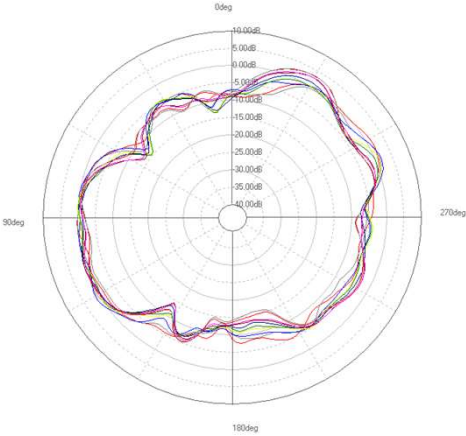

1. Legend
- 5150.00(MHz)
  - 5250.00(MHz)
  - 5350.00(MHz)
  - 5475.00(MHz)
  - 5500.00(MHz)
  - 5600.00(MHz)
  - 5725.00(MHz)
  - 5750.00(MHz)
  - 5825.00(MHz)
  - 5850.00(MHz)