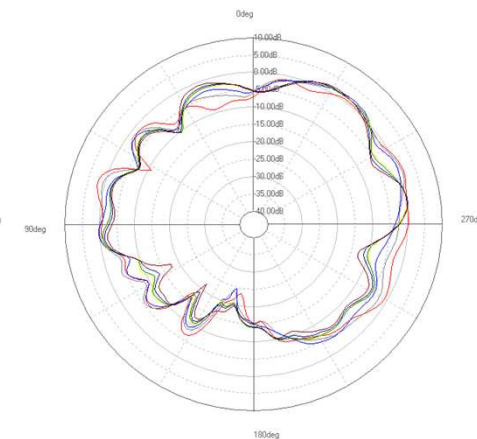

Antenna Pattern WiFi 6E Left
P/N : 103DG00000140

XY-plane

YZ-plane

All rights reserved by GTT under NDA agreements