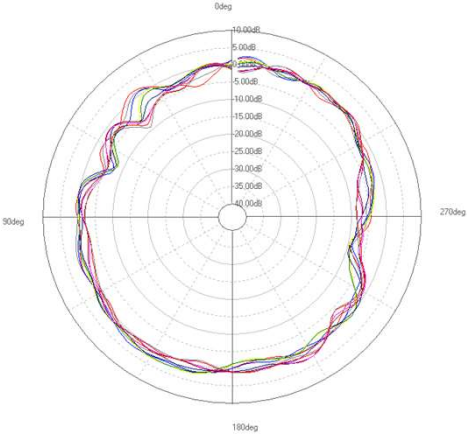

1. Legend
- 5150.00(MHz)
  - 5250.00(MHz)
  - 5350.00(MHz)
  - 5475.00(MHz)
  - 5500.00(MHz)
  - 5600.00(MHz)
  - 5725.00(MHz)
  - 5750.00(MHz)
  - 5825.00(MHz)
  - 5850.00(MHz)