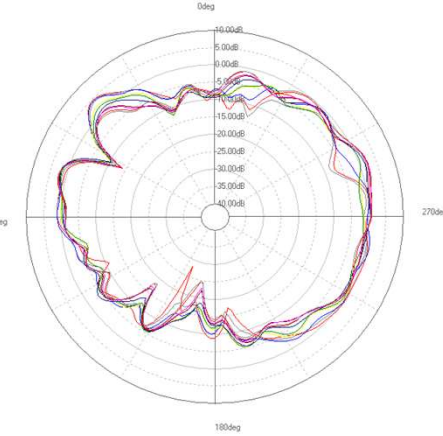

Antenna Spec WiFi 6E

Left P/N :103DG00000140
Ant. Type (Dipole)

Electrical specification

Specification				
Frequency	2400~2500MHz	5150~5875MHz	5925~6525 MHz	6525~7125 MHz
Polarization	Linear, Vertical			
Peak Gain	4.8 dBi max.	5.0 dBi max.	4.2 dBi max.	4.1 dBi max.
VSWR	<2.0 typ.			
Impedance	50 Ohms			
Connector	I-PEX MHF 4L Plug			

Environmental & Mechanical Characteristics

Temperature	-40°C to +85°C
Humidity	95%@25°C

VSWR

Antenna Pattern WiFi 6E Left
P/N : 103DG00000140

XY-plane

YZ-plane

ZX-plane

- Legend
- 2400.00(MHz)
 - 2450.00(MHz)
 - 2500.00(MHz)

- Legend
- 5150.00(MHz)
 - 5250.00(MHz)
 - 5350.00(MHz)
 - 5475.00(MHz)
 - 5500.00(MHz)
 - 5600.00(MHz)
 - 5725.00(MHz)
 - 5750.00(MHz)
 - 5825.00(MHz)
 - 5850.00(MHz)

All rights reserved by GTT under NDA agreements