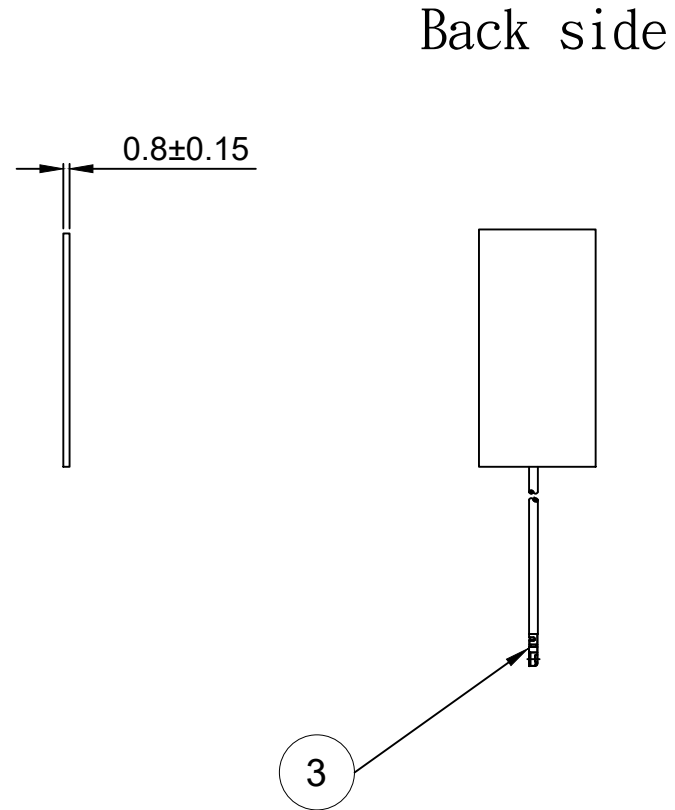

Specification				
Frequency	2400~2500MHz	5150~5875MHz	5925~6525 MHz	6525~7125 MHz
Polarization	Linear, Vertical			
Peak Gain	4.8 dBi max.	5.0 dBi max.	4.2 dBi max.	4.1 dBi max.
VSWR	<2.0 typ.			
Impedance	50 Ohms			
Connector	I-PEX MHF 4L Plug			

REACH
RoHS

UNLESS OTHERWISE SPECIFIED TOLERANCE : X.X ±0.3 X.XX ±0.15		ANGLES : ±5° DO NOT SCALE DRAWING		榮昌科技股份有限公司 GRAND-TEK TECHNOLOGY CO., LTD.	
Designed BY	Jason_Hsu	TITLE Antenna,WiFi 6E ,MHF 4L,OD1.37,Blue ,L=140mm			G0183A
DRAWN BY	gallon-chen	SIZE A4	UNIT mm	PART NO. -	REV.
CHECKED BY	Eric	SCALE NA	THIRD ANGLE PROJECTION		PAGE 1 OF 4
APPROVED BY	Mark	ITEM NO. 103DG00000140			DATE 2022-08-03
Type No.					

ITEM	QTY	U/M	DESCRIPTION
3	1	EA	I-PEX MHF 4L,Plug,For Φ1.37
2	1	EA	1.37 CABLE,TIN PLATING,Cable Color: Blue
1	1	EA	WiFi 6E,PCB,Size: 30.5x15.0 mm