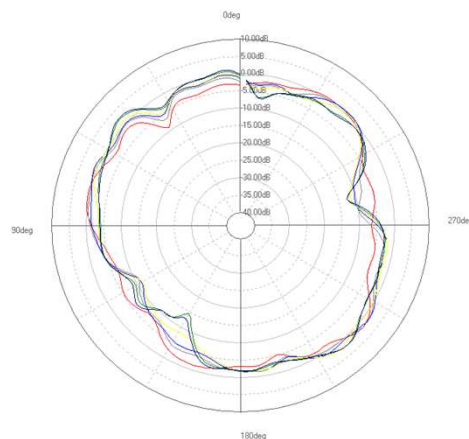

Antenna Pattern WiFi 6E Left
P/N : 103DG00000140

XY-plane

YZ-plane

All rights reserved by GTT under NDA agreements