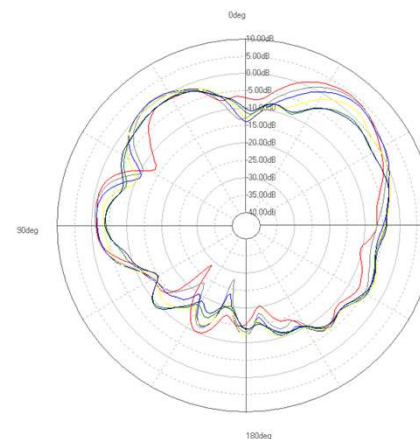

Antenna Pattern WiFi 6E Left
P/N : 103DG00000140

XY-plane

YZ-plane

All rights reserved by GTT under NDA agreements