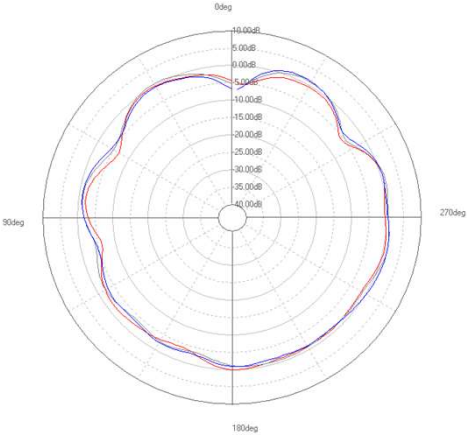

Antenna Spec WiFi 6E

Left P/N :103DG00000140
Ant. Type (Dipole)

Electrical specification

Specification				
Frequency	2400~2500MHz	5150~5875MHz	5925~6525 MHz	6525~7125 MHz
Polarization	Linear, Vertical			
Peak Gain	4.8 dBi max.	5.0 dBi max.	4.2 dBi max.	4.1 dBi max.
VSWR	<2.0 typ.			
Impedance	50 Ohms			
Connector	I-PEX MHF 4L Plug			

Environmental & Mechanical Characteristics

Temperature	-40°C to +85°C
Humidity	95%@25°C

VSWR

Antenna Pattern WiFi 6E Left
P/N : 103DG00000140

XY-plane

YZ-plane

ZX-plane

- Legend
- 2400.00(MHz)
 - 2450.00(MHz)
 - 2500.00(MHz)

- Legend
- 5150.00(MHz)
 - 5250.00(MHz)
 - 5350.00(MHz)
 - 5475.00(MHz)
 - 5500.00(MHz)
 - 5600.00(MHz)
 - 5725.00(MHz)
 - 5750.00(MHz)
 - 5825.00(MHz)
 - 5850.00(MHz)

All rights reserved by GTT under NDA agreements