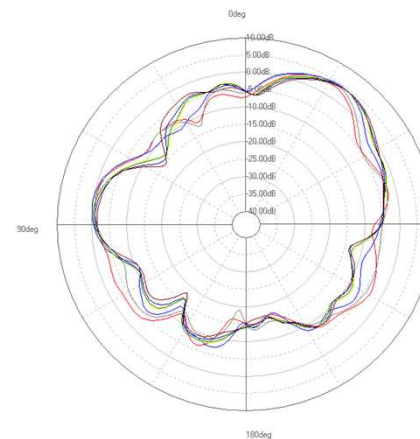

Antenna Pattern WiFi 6E Left
P/N : 103DG00000140

YZ-plane

All rights reserved by GTT under NDA agreements