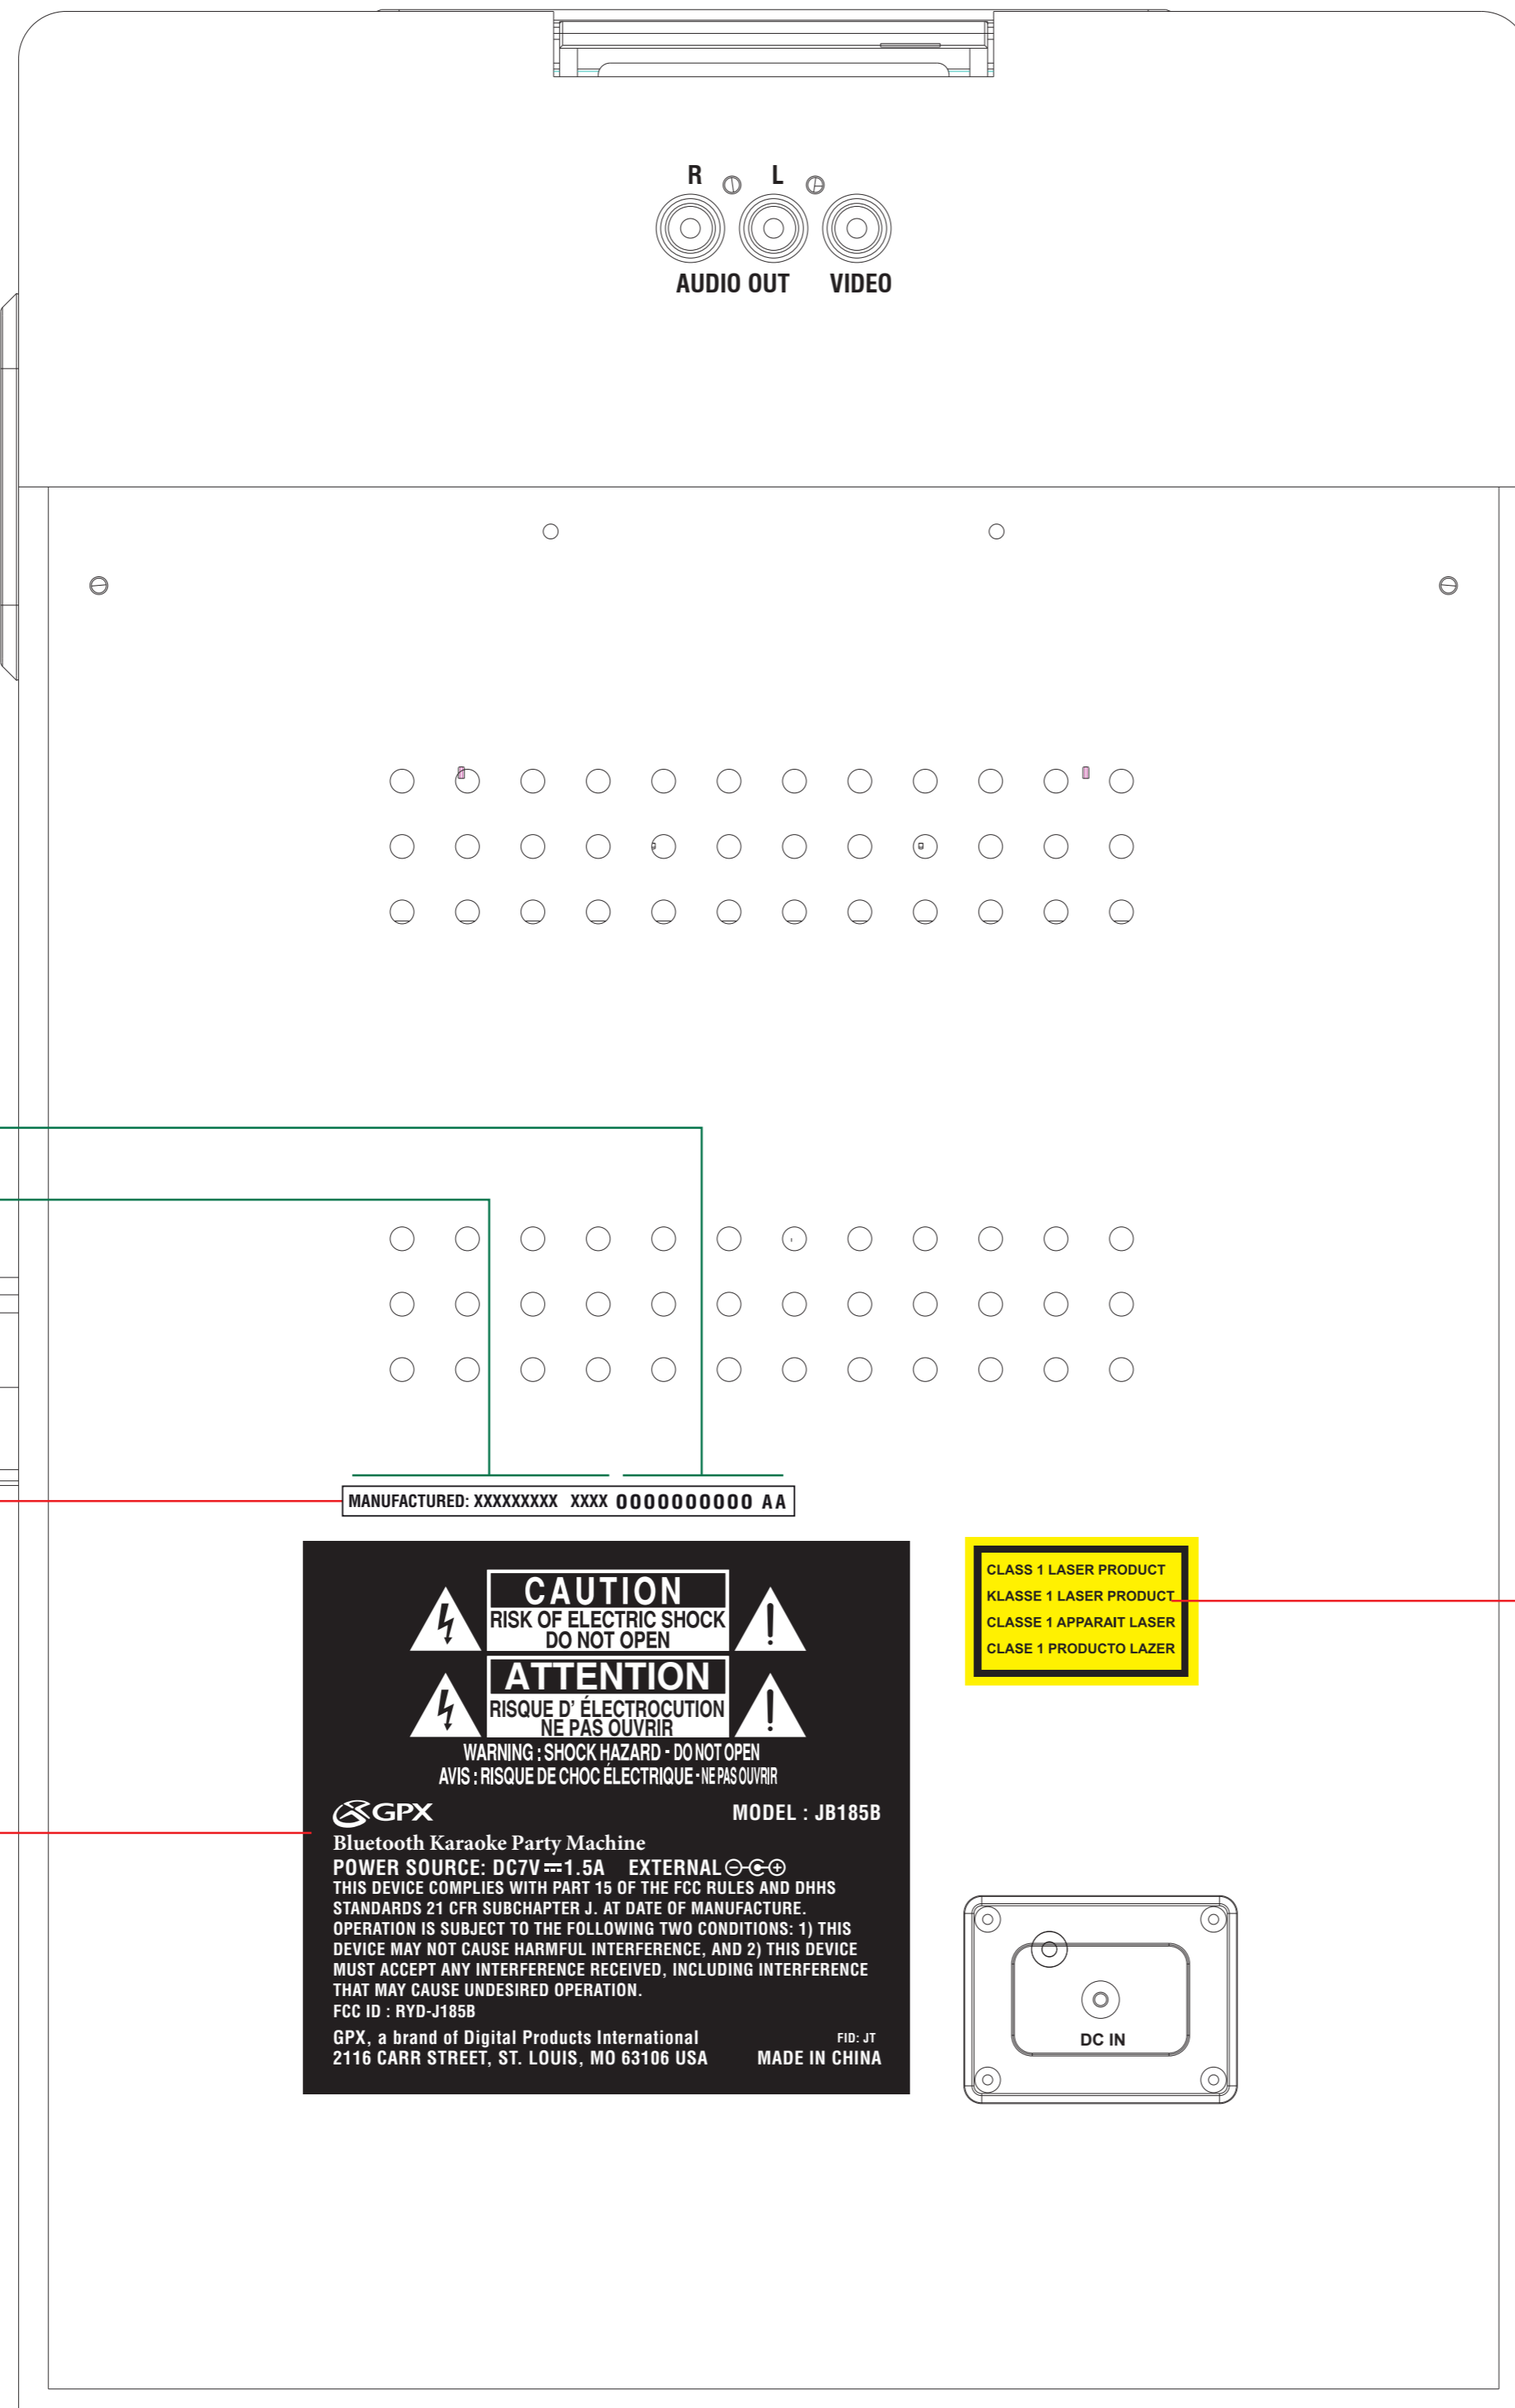

**MODEL: JB185B**

**FACTORY: JETOP**

**ITEM: Rating Label and Class 1 Label**

**DATE: Jun 16, 2015**

CLASS 1 LABEL  
IN ENGLISH/FRENCH/GERMAN/SPANISH  
SIZE: 39mm x 25mm  
PRINTED IN BLACK ON YELLOW BACKGROUND  
Date: 25Jul2014

**JB185B Rating Label**  
Size: 93x 102mm  
Color : White Wording in Black Background  
Date: Jun, 2015

Serial No./Manufactured Code Label

Serial No.  
(12 Digit)

Manufactured Code

CLASS 1 Label Position

Rating Label Position