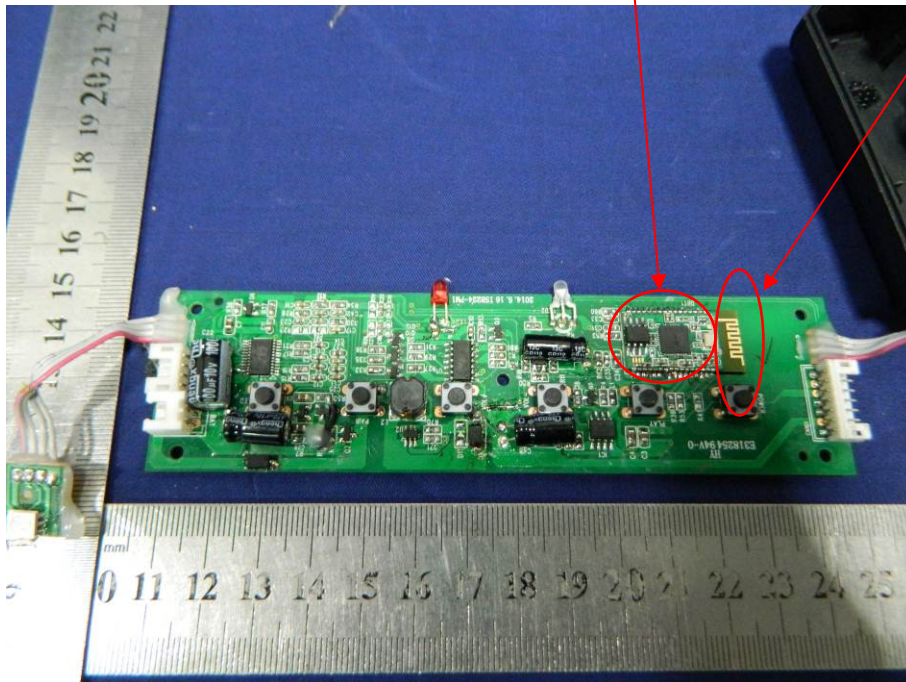

Bluetooth module

Antenna

Shenzhen EMTEK Co.,Ltd.  
Building 69, Majialong Industry Zone, Nanshan District, Shenzhen,Guangdong,China  
www.emtek.com.cn Tel: +86-755-2695 4280 Fax: +86-755-2695 4282

**EMTEK**  
Access to the world