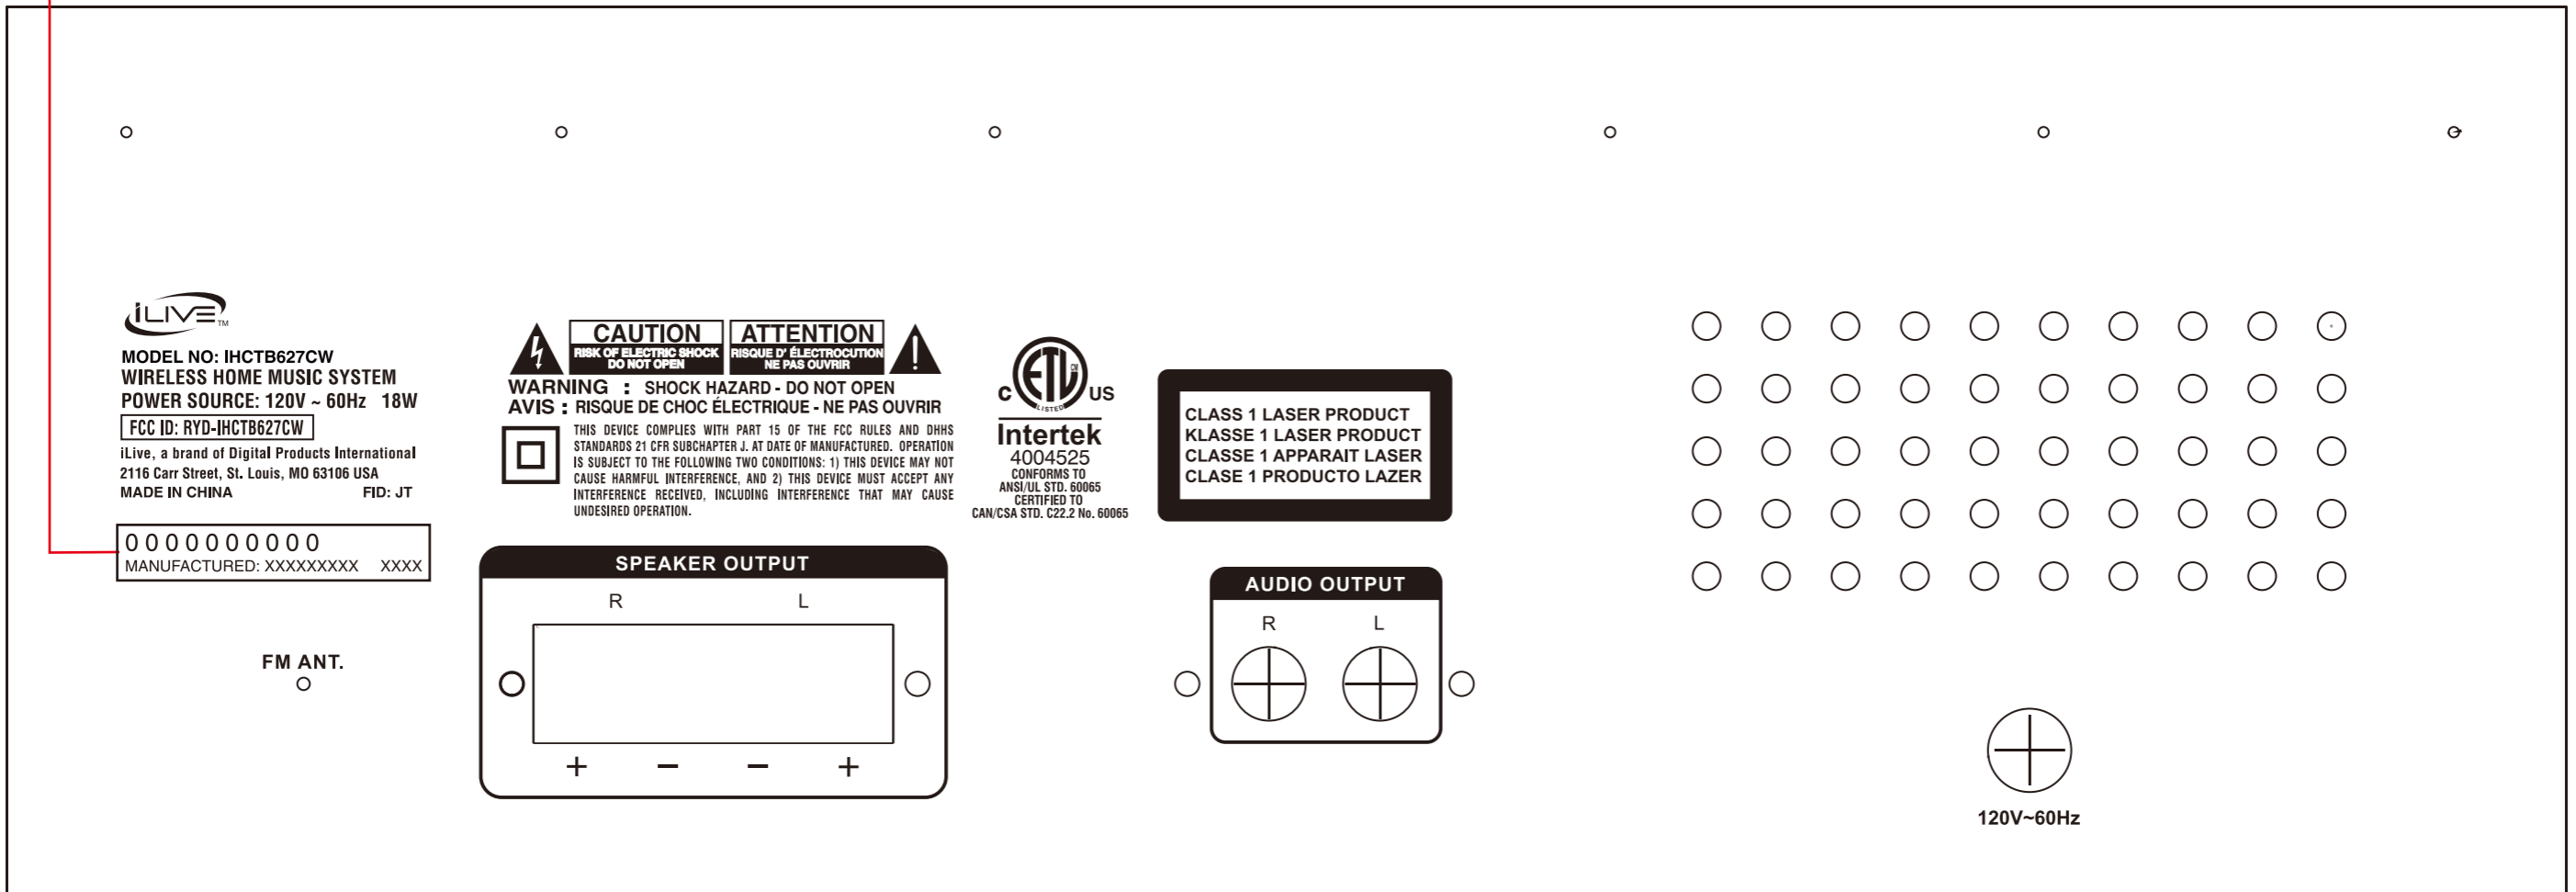

Model: IHCTB627CW  
Items: BACKBOARD SILKSCREEN WITH RATING LABEL  
Date: DECEMBER 30, 2016

SERIAL# / MANUFACTURED CODE LABEL POSITION

368.50 mm

WHITE WORDINGS ON THE CHERRY WOOD VINYL