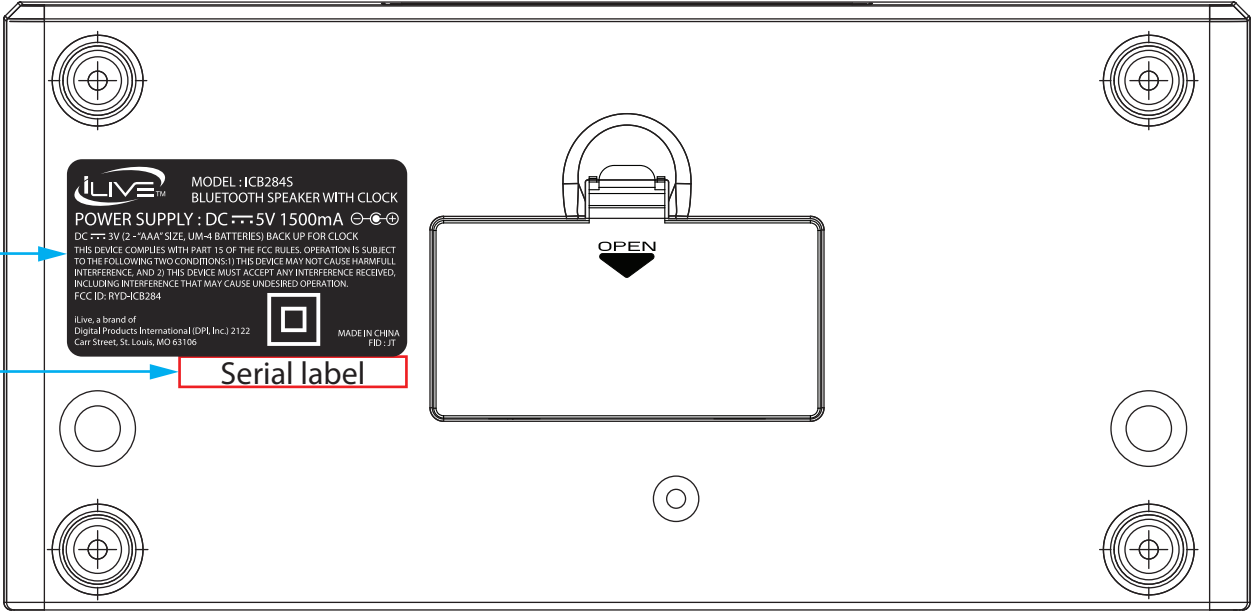

# ICB284S LABEL POSITION

## 14 JAN 2014

RATING LABEL

SERIAL LABEL

**ilive** MODEL : ICB284S  
BLUETOOTH SPEAKER WITH CLOCK  
POWER SUPPLY : DC 5V 1500mA  
DC 3V (2 - "AAA" SIZE, UM-4 BATTERIES) BACK UP FOR CLOCK  
THIS DEVICE COMPLIES WITH PART 15 OF THE FCC RULES. OPERATION IS SUBJECT  
TO THE FOLLOWING TWO CONDITIONS: 1) THIS DEVICE MAY NOT CAUSE HARMFUL  
INTERFERENCE, AND 2) THIS DEVICE MUST ACCEPT ANY INTERFERENCE RECEIVED,  
INCLUDING INTERFERENCE THAT MAY CAUSE UNDESIRABLE OPERATION.  
FCC ID: RYD-ICB284