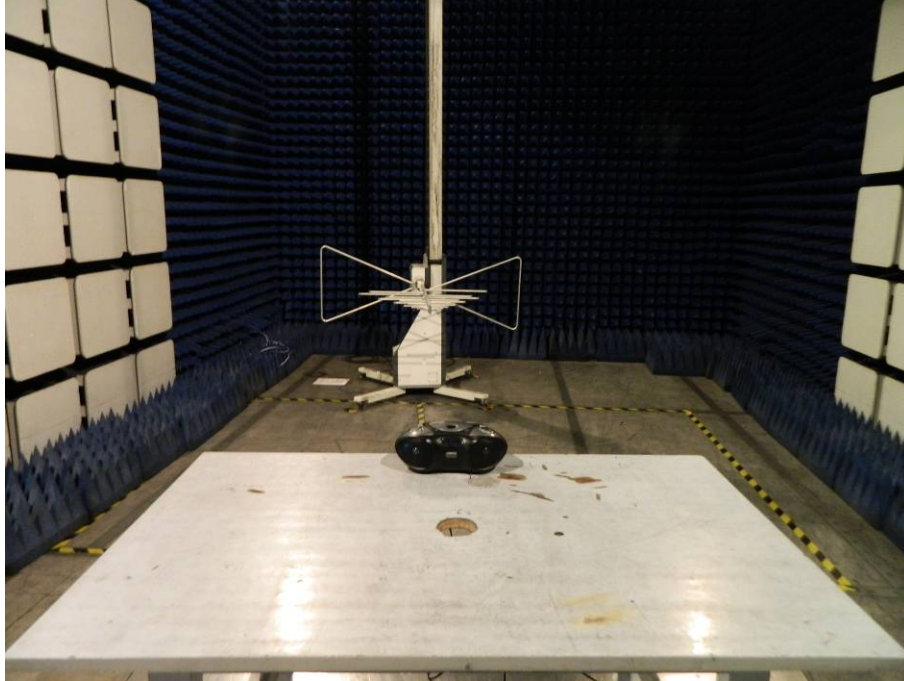

Radiated Emission Test

Conducted Emissions Test

Shenzhen EMTEK Co.,Ltd.
Building 69, Majialong Industry Zone, Nanshan District, Shenzhen,Guangdong,China
www.emtek.com.cn Tel: +86-755-2695 4280 Fax: +86-755-2695 4282