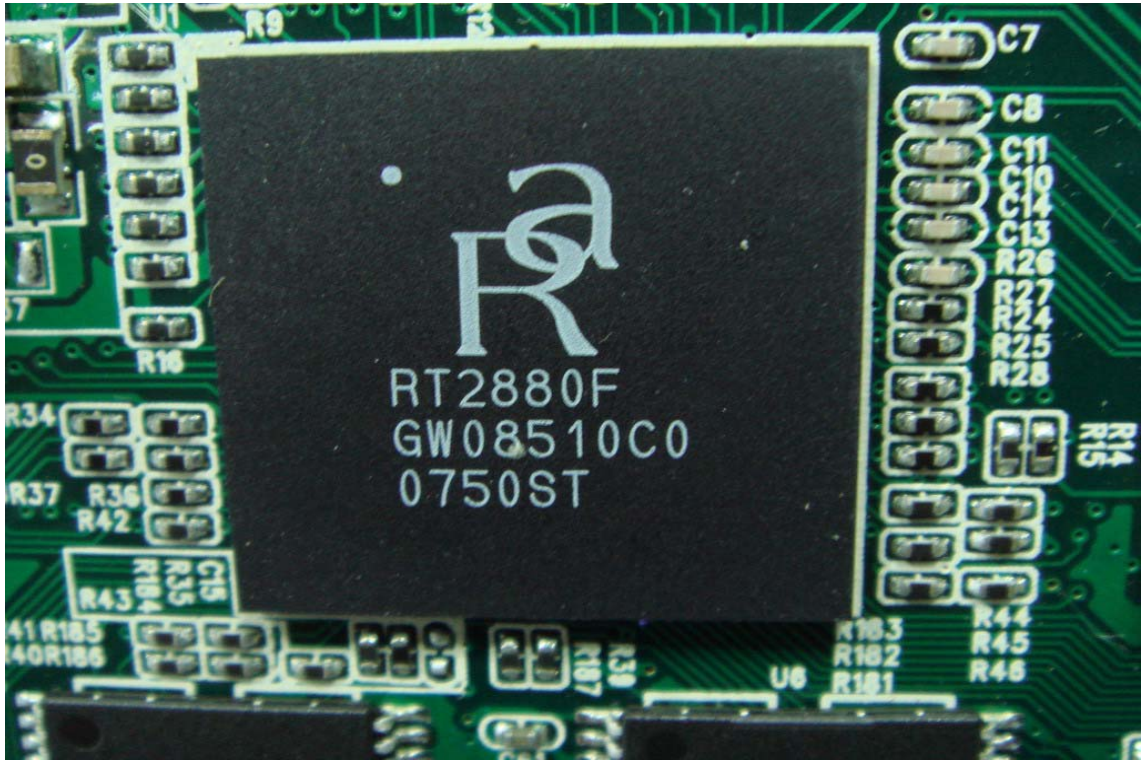

## INTERNAL PHOTOGRAPHS OF EUT

*Horizontal Type*

*With WR850RLD (Detachable) Antenna*

*With WR850RL (Non-detachable) Antenna*

*Vertical Type*

***WR850RLD Antenna***

***WR850RL Antenna***