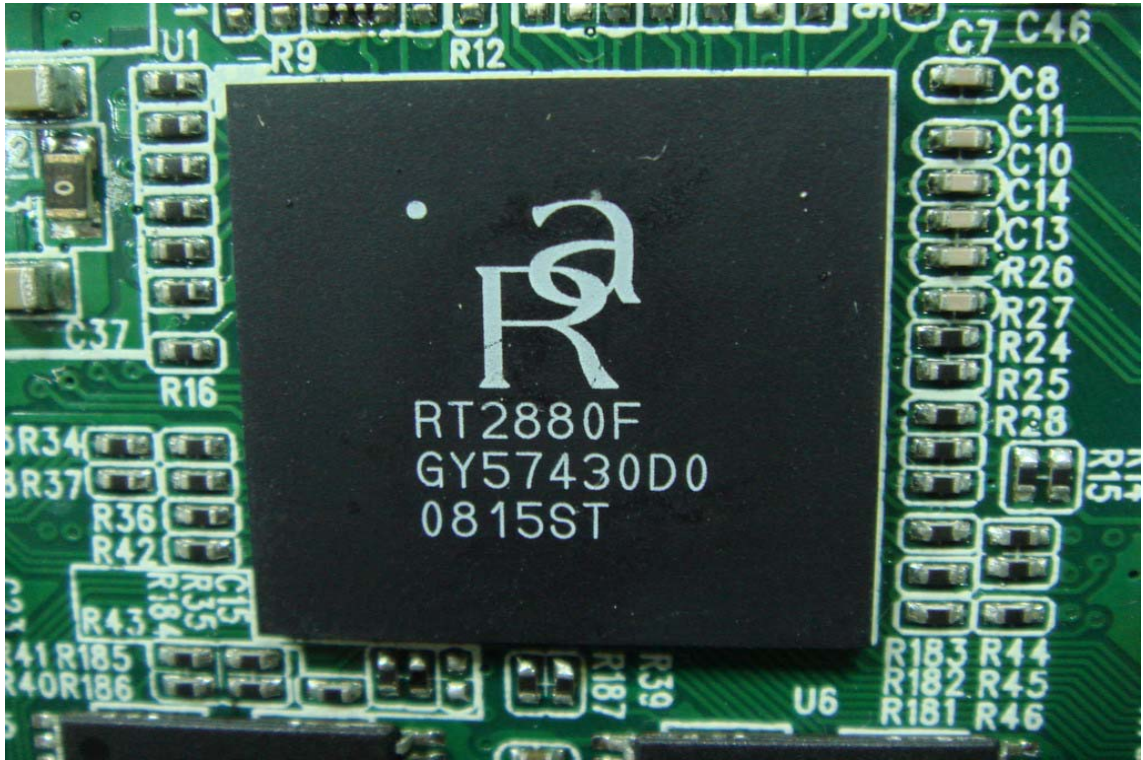

## INTERNAL PHOTOGRAPHS OF EUT

*Horizontal Type*

*With WR850RLD (Detachable) Antenna*

*With WR850RL (Non-detachable) Antenna*

*Vertical Type*

***WR850RLD Antenna***

***WR850RL Antenna***