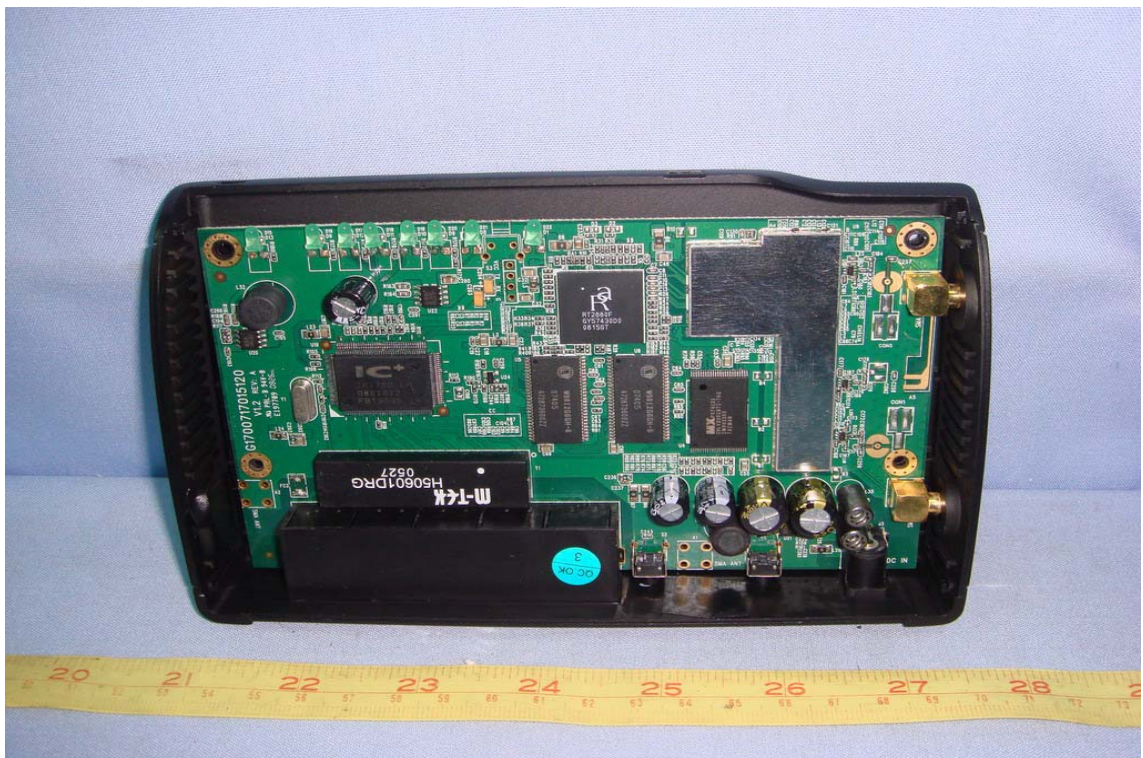

## INTERNAL PHOTOGRAPHS OF EUT

*Horizontal Type*

*With WR850RLD (Detachable) Antenna*

*With WR850RL (Non-detachable) Antenna*

*Vertical Type*

***WR850RLD Antenna***

***WR850RL Antenna***