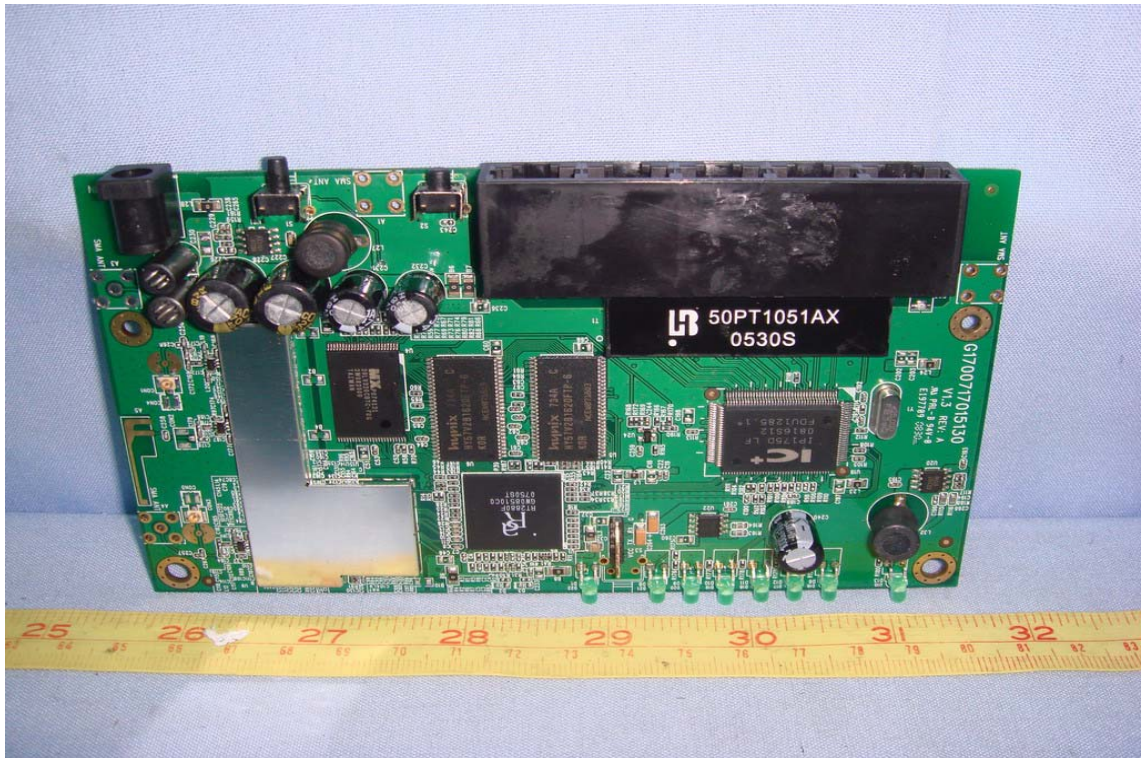

## INTERNAL PHOTOGRAPHS OF EUT

*Horizontal Type*

*With WR850RLD (Detachable) Antenna*

*With WR850RL (Non-detachable) Antenna*

*Vertical Type*

***WR850RLD Antenna***

***WR850RL Antenna***