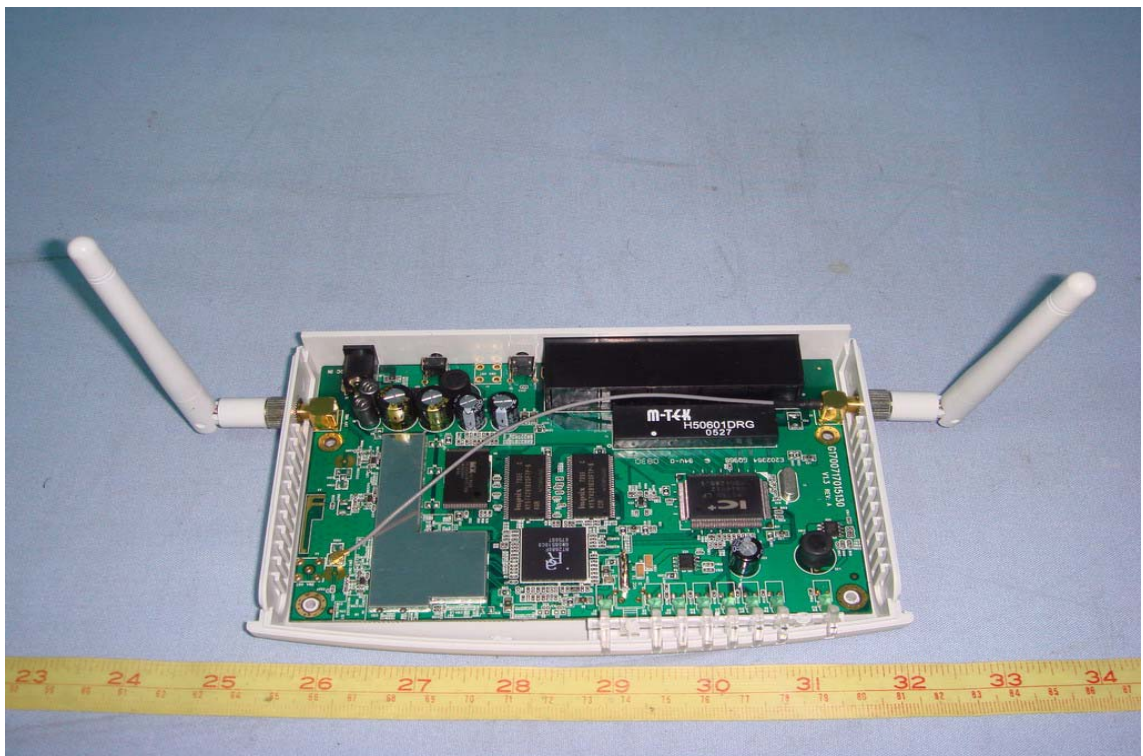

## INTERNAL PHOTOGRAPHS OF EUT

*Horizontal Type*

*With WR850RLD (Detachable) Antenna*

*With WR850RL (Non-detachable) Antenna*

*Vertical Type*

***WR850RLD Antenna***

***WR850RL Antenna***