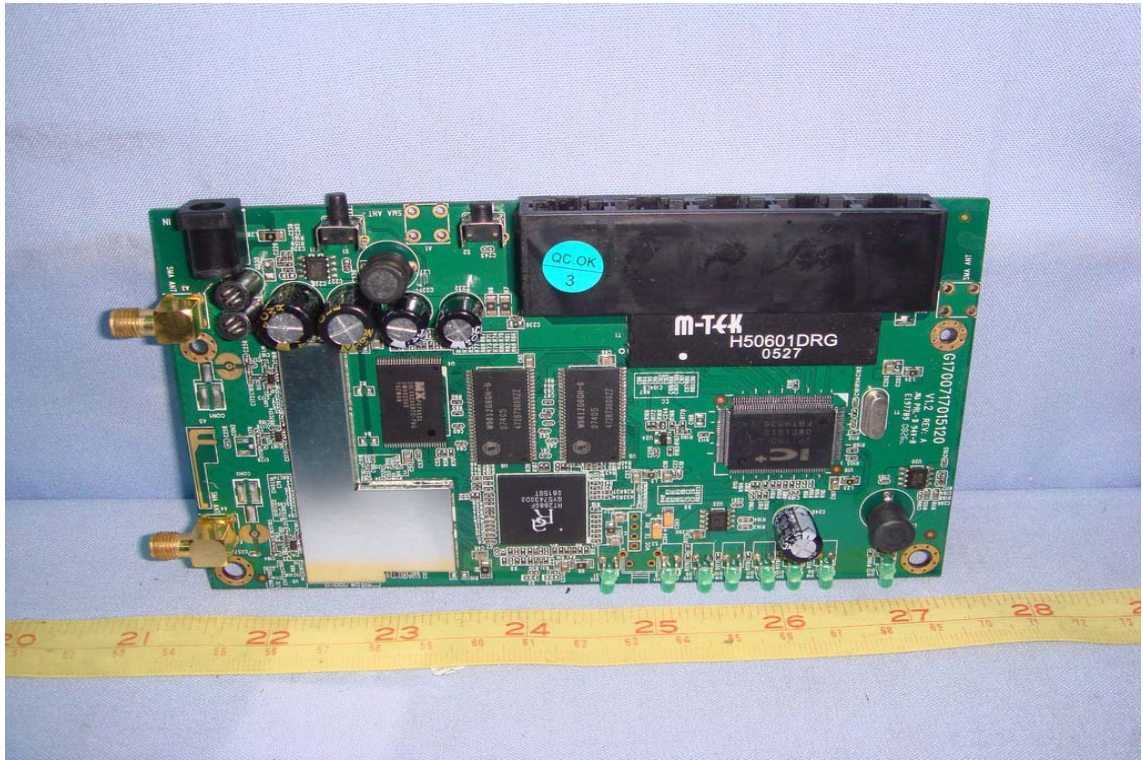

## INTERNAL PHOTOGRAPHS OF EUT

*Horizontal Type*

*With WR850RLD (Detachable) Antenna*

*With WR850RL (Non-detachable) Antenna*

*Vertical Type*

***WR850RLD Antenna***

***WR850RL Antenna***