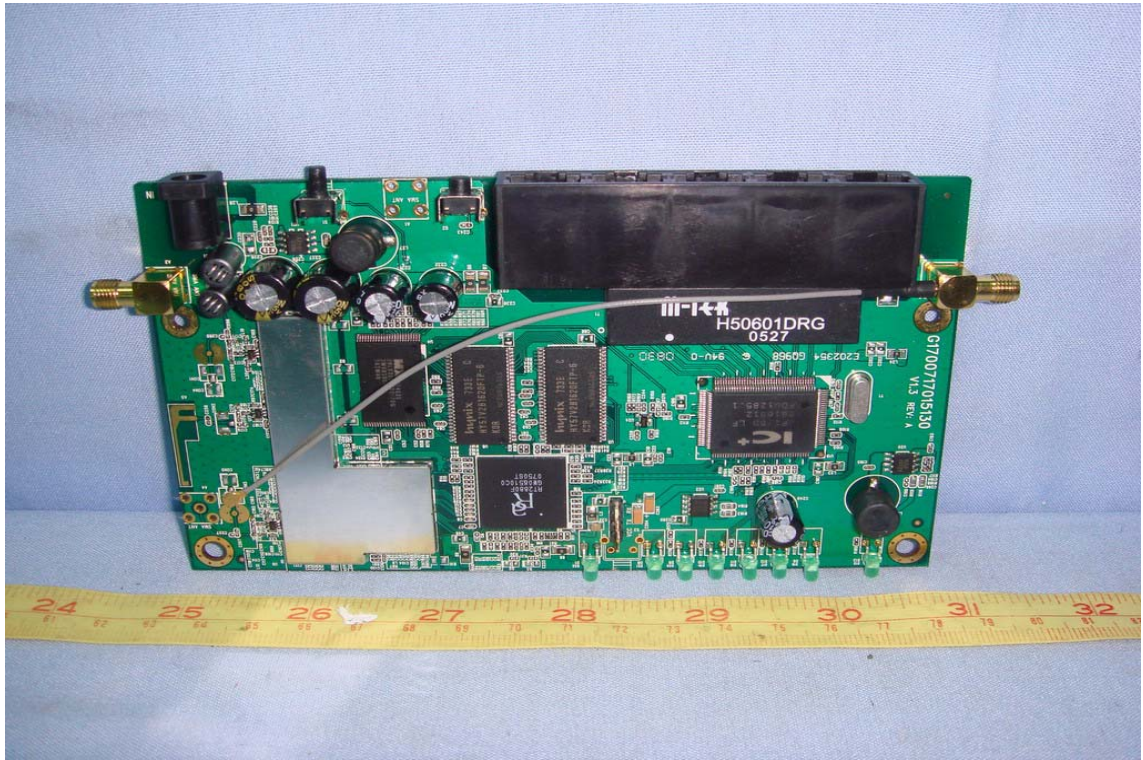

## INTERNAL PHOTOGRAPHS OF EUT

*Horizontal Type*

*With WR850RLD (Detachable) Antenna*

*With WR850RL (Non-detachable) Antenna*

*Vertical Type*

***WR850RLD Antenna***

***WR850RL Antenna***