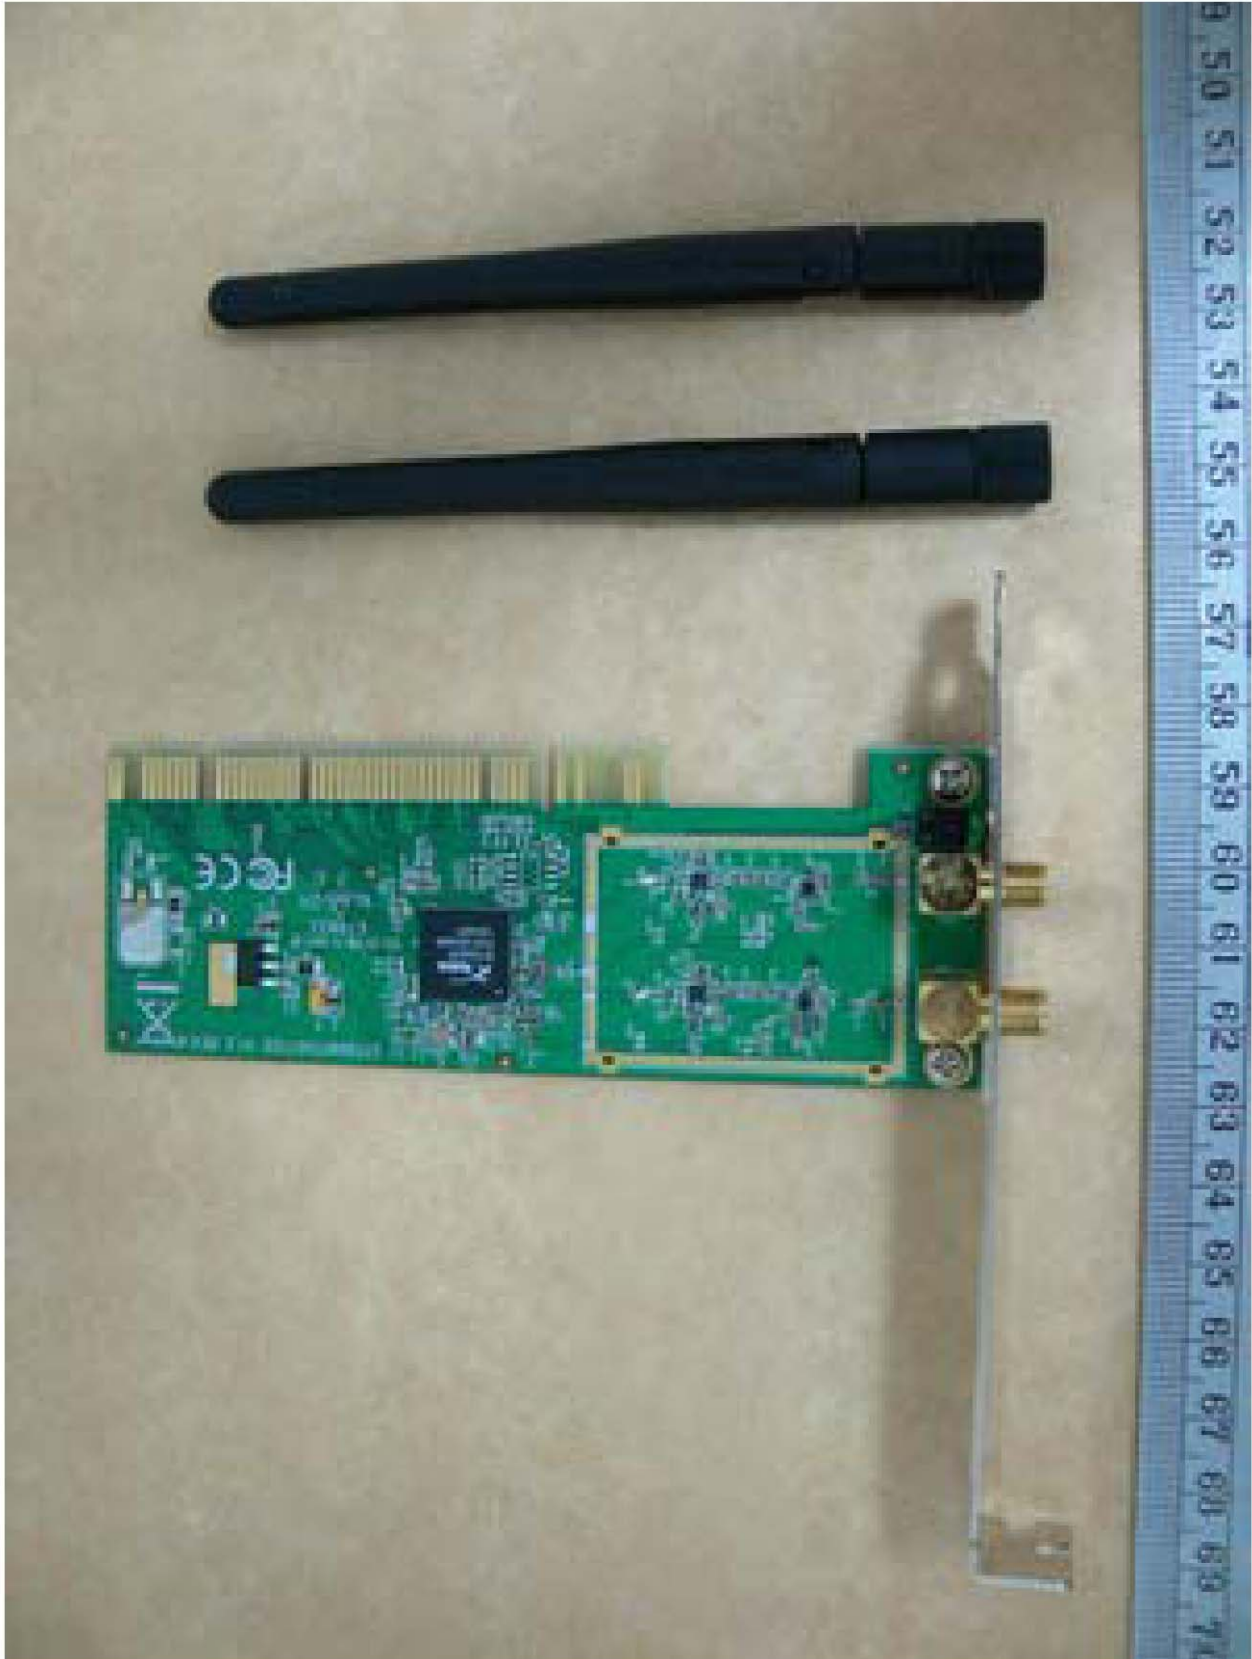

Registration number: W6M21010-10941
FCC ID: RXZ-WP82RL

External Photos

Registration number: W6M21010-10941
FCC ID: RXZ-WP82RL